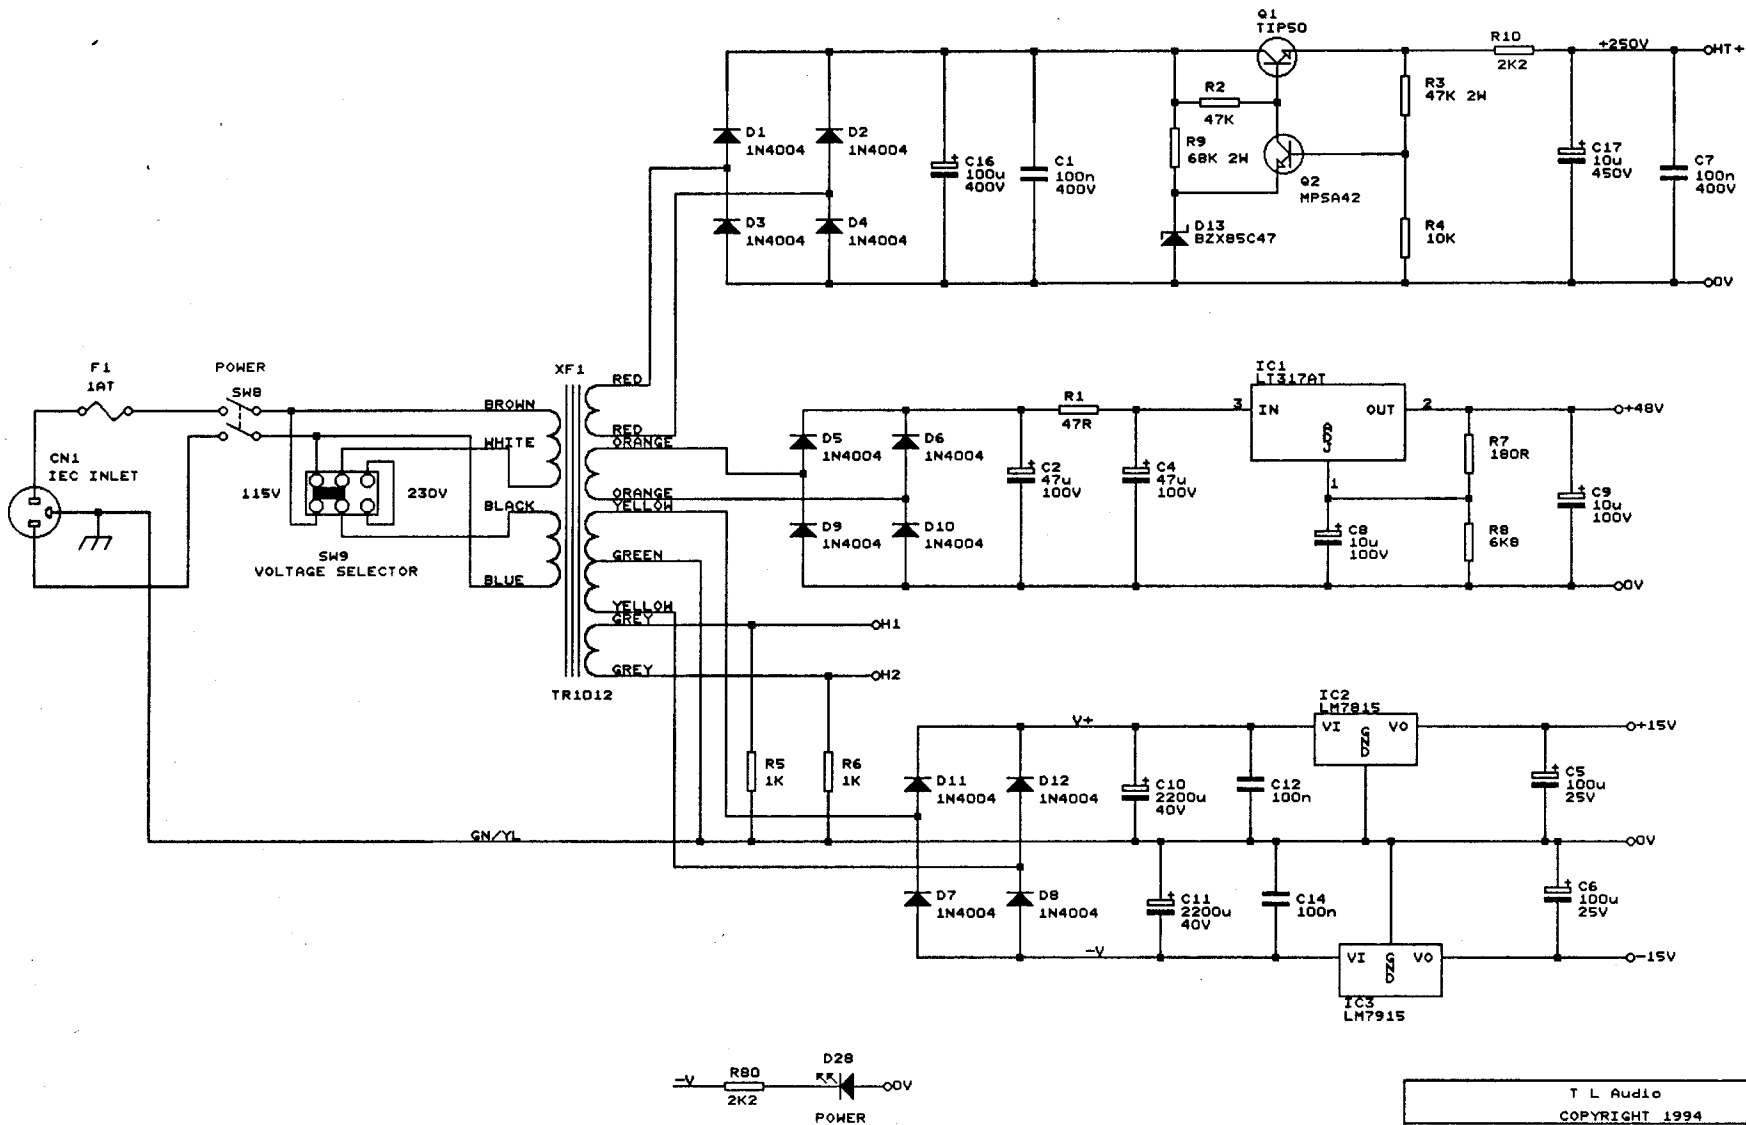

PA2 SCHEMATICS

JTL Audio		
COPYRIGHT 1994		
Title		DI BOX
Size	Document Number	REV
B	CD1110	1
Date: December 13, 1994		Sheet 1 of 4

T L Audio	
COPYRIGHT 1994	
Title	DI BOX
Size Document Number	REV
B	CD1110
Date: December 13, 1994	Sheet 2 of 4