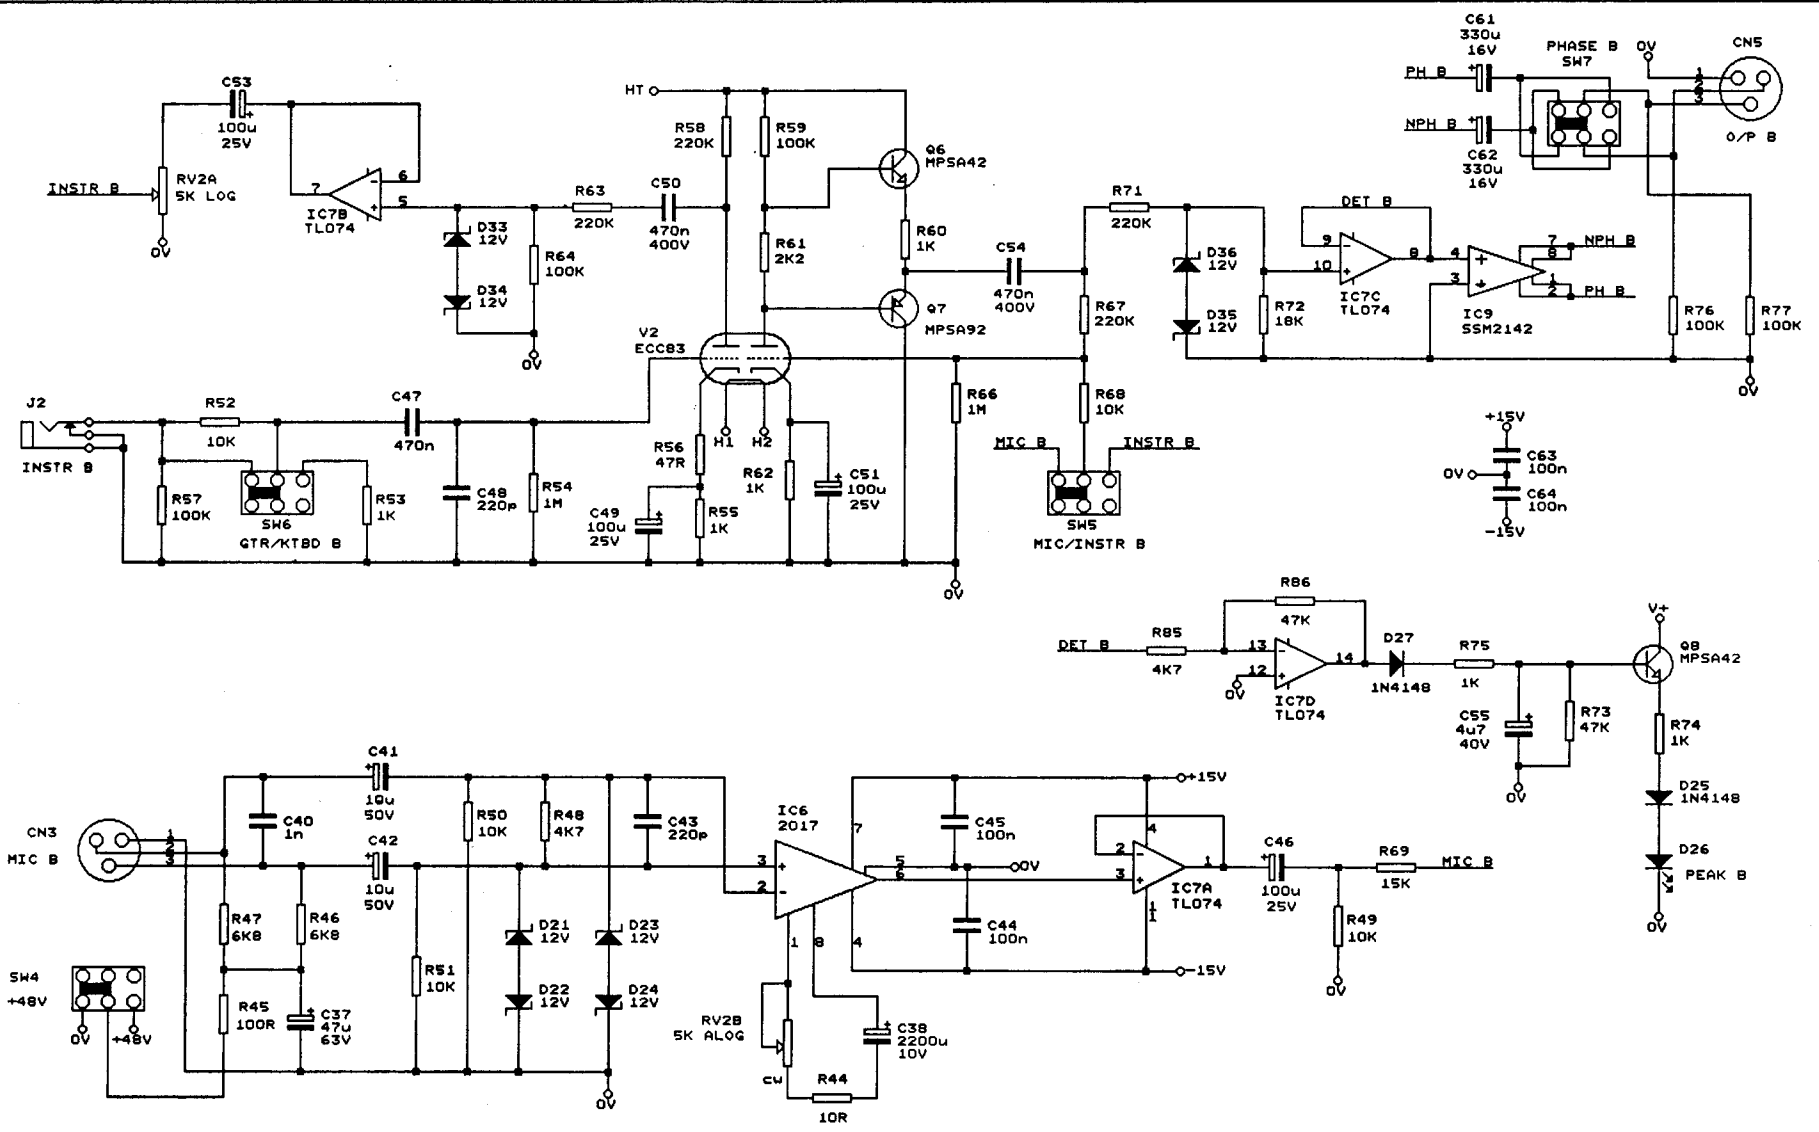

PA2 SCHEMATICS

JTL Audio		
COPYRIGHT 1994		
Title		DI BOX
Size	Document Number	REV
B	CD1110	1
Date: December 13, 1994		Sheet 1 of 4

T L Audio	
COPYRIGHT 1994	
Title	DI BOX
Size Document Number	REV
B	CD1110
Date: December 13, 1994	Sheet 2 of 4