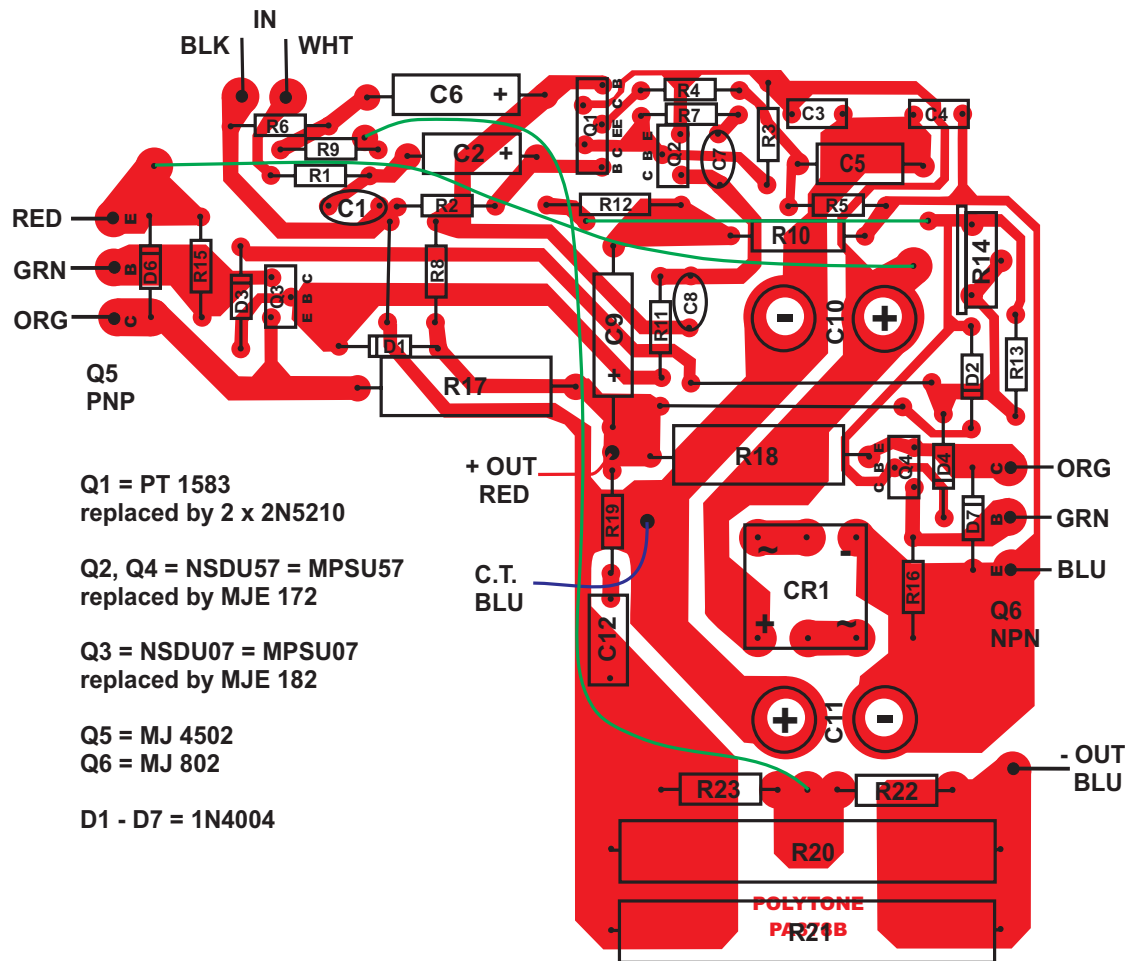

Polytone PA378B

Q1 = PT 1583
replaced by 2 x 2N5210

Q2, Q4 = NSDU57 = MPSU57
replaced by MJE 172

Q3 = NSDU07 = MPSU07
replaced by MJE 182

Q5 = MJ 4502
Q6 = MJ 802

D1 - D7 = 1N4004