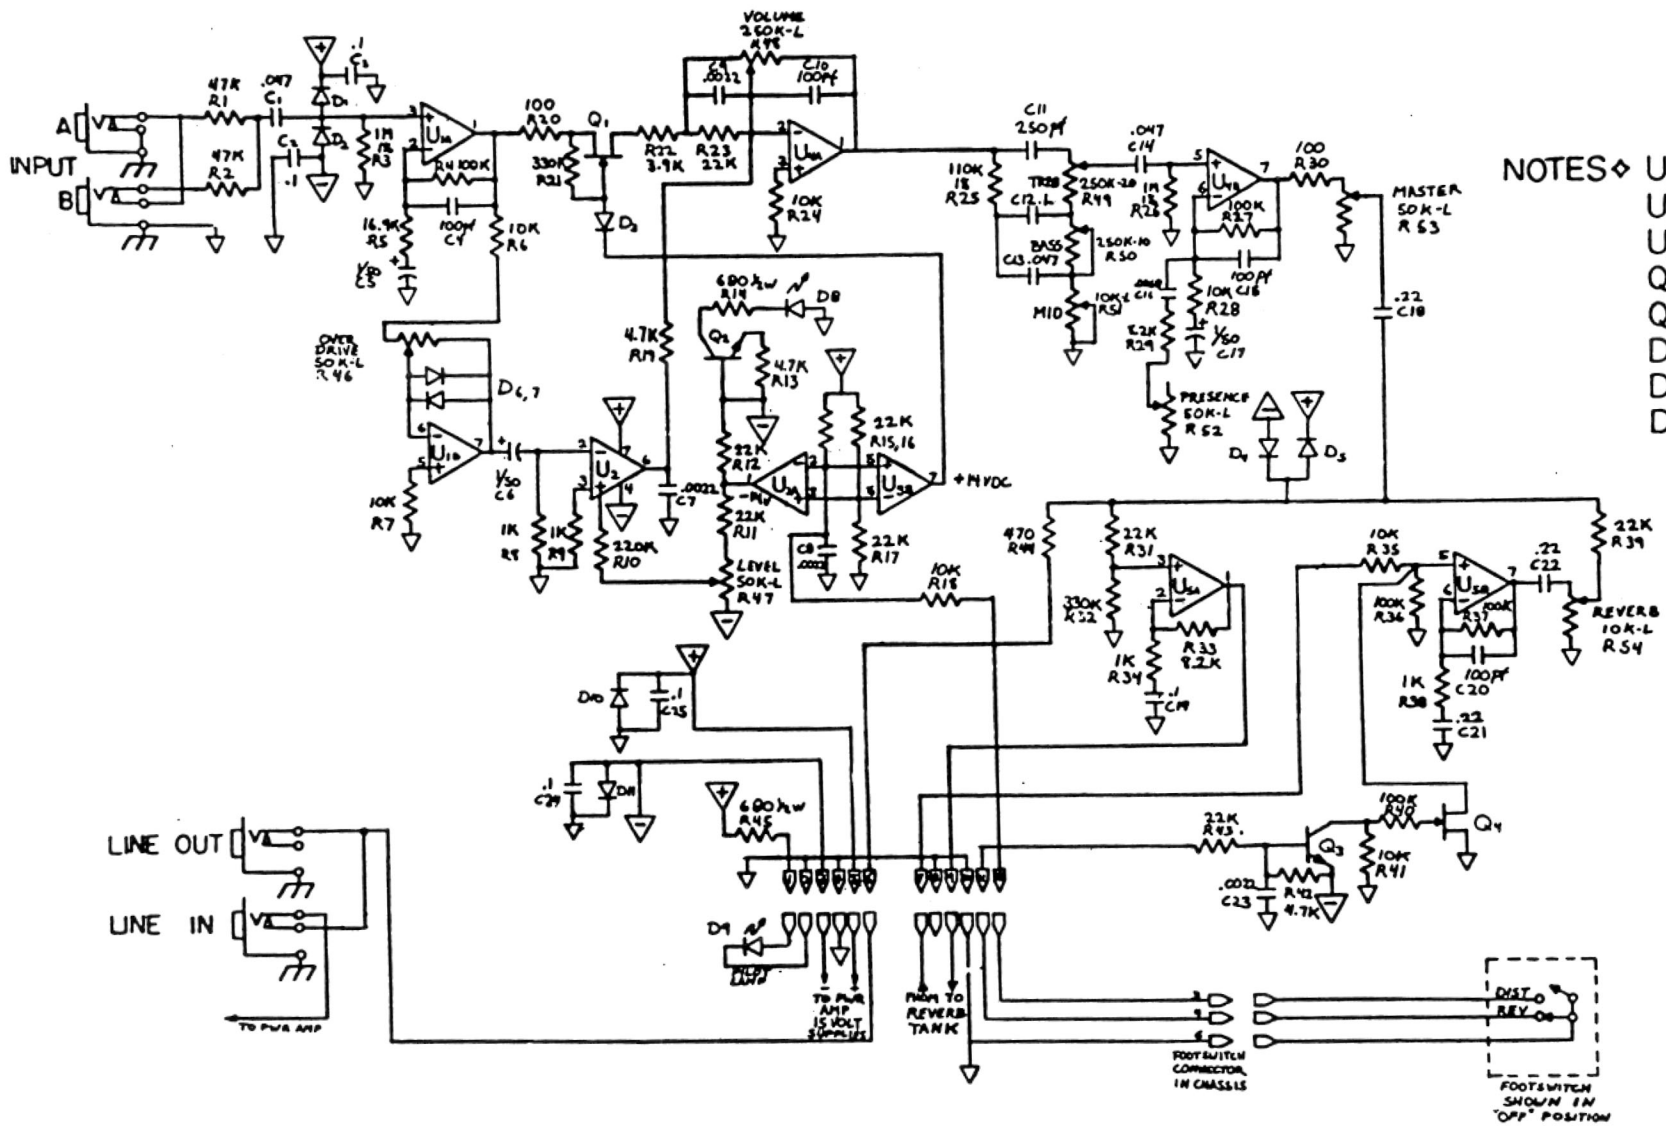

SPECTRA 125/150 PREAMP REV B

DATE	REVISIONS

- NOTES**
- U_{1,5} = TL072CP
 - U₃ = LM358N
 - U₂ = CA3080E
 - Q_{1A}, 2N4393
 - Q₂₃, 2N4401
 - D₁₋₇, 1N4148
 - D_{8,9} HP203R
 - D_{10,11} 1N4004