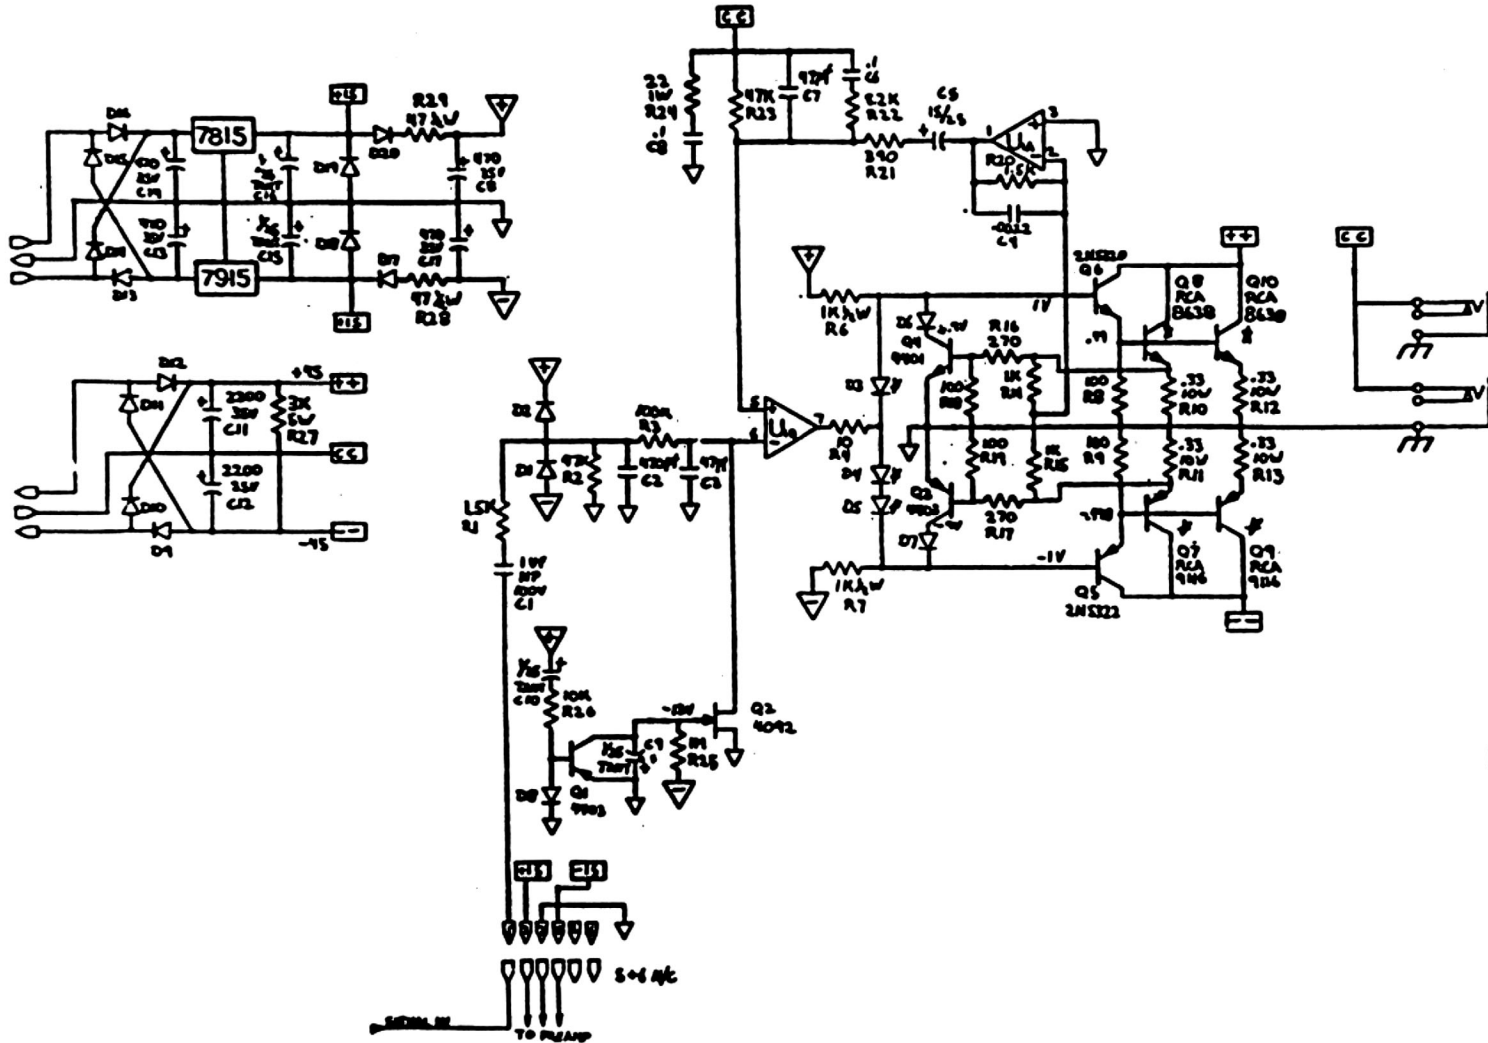

DATE	REVISIONS

SPECTRA 180/200/225/410 PWRAMP

- NOTES ♦ U1, TL072CP
D1-8, 1N4148
D9-12, MR752
D13-20, 1N4004
* MOUNTED ON HEATSINK