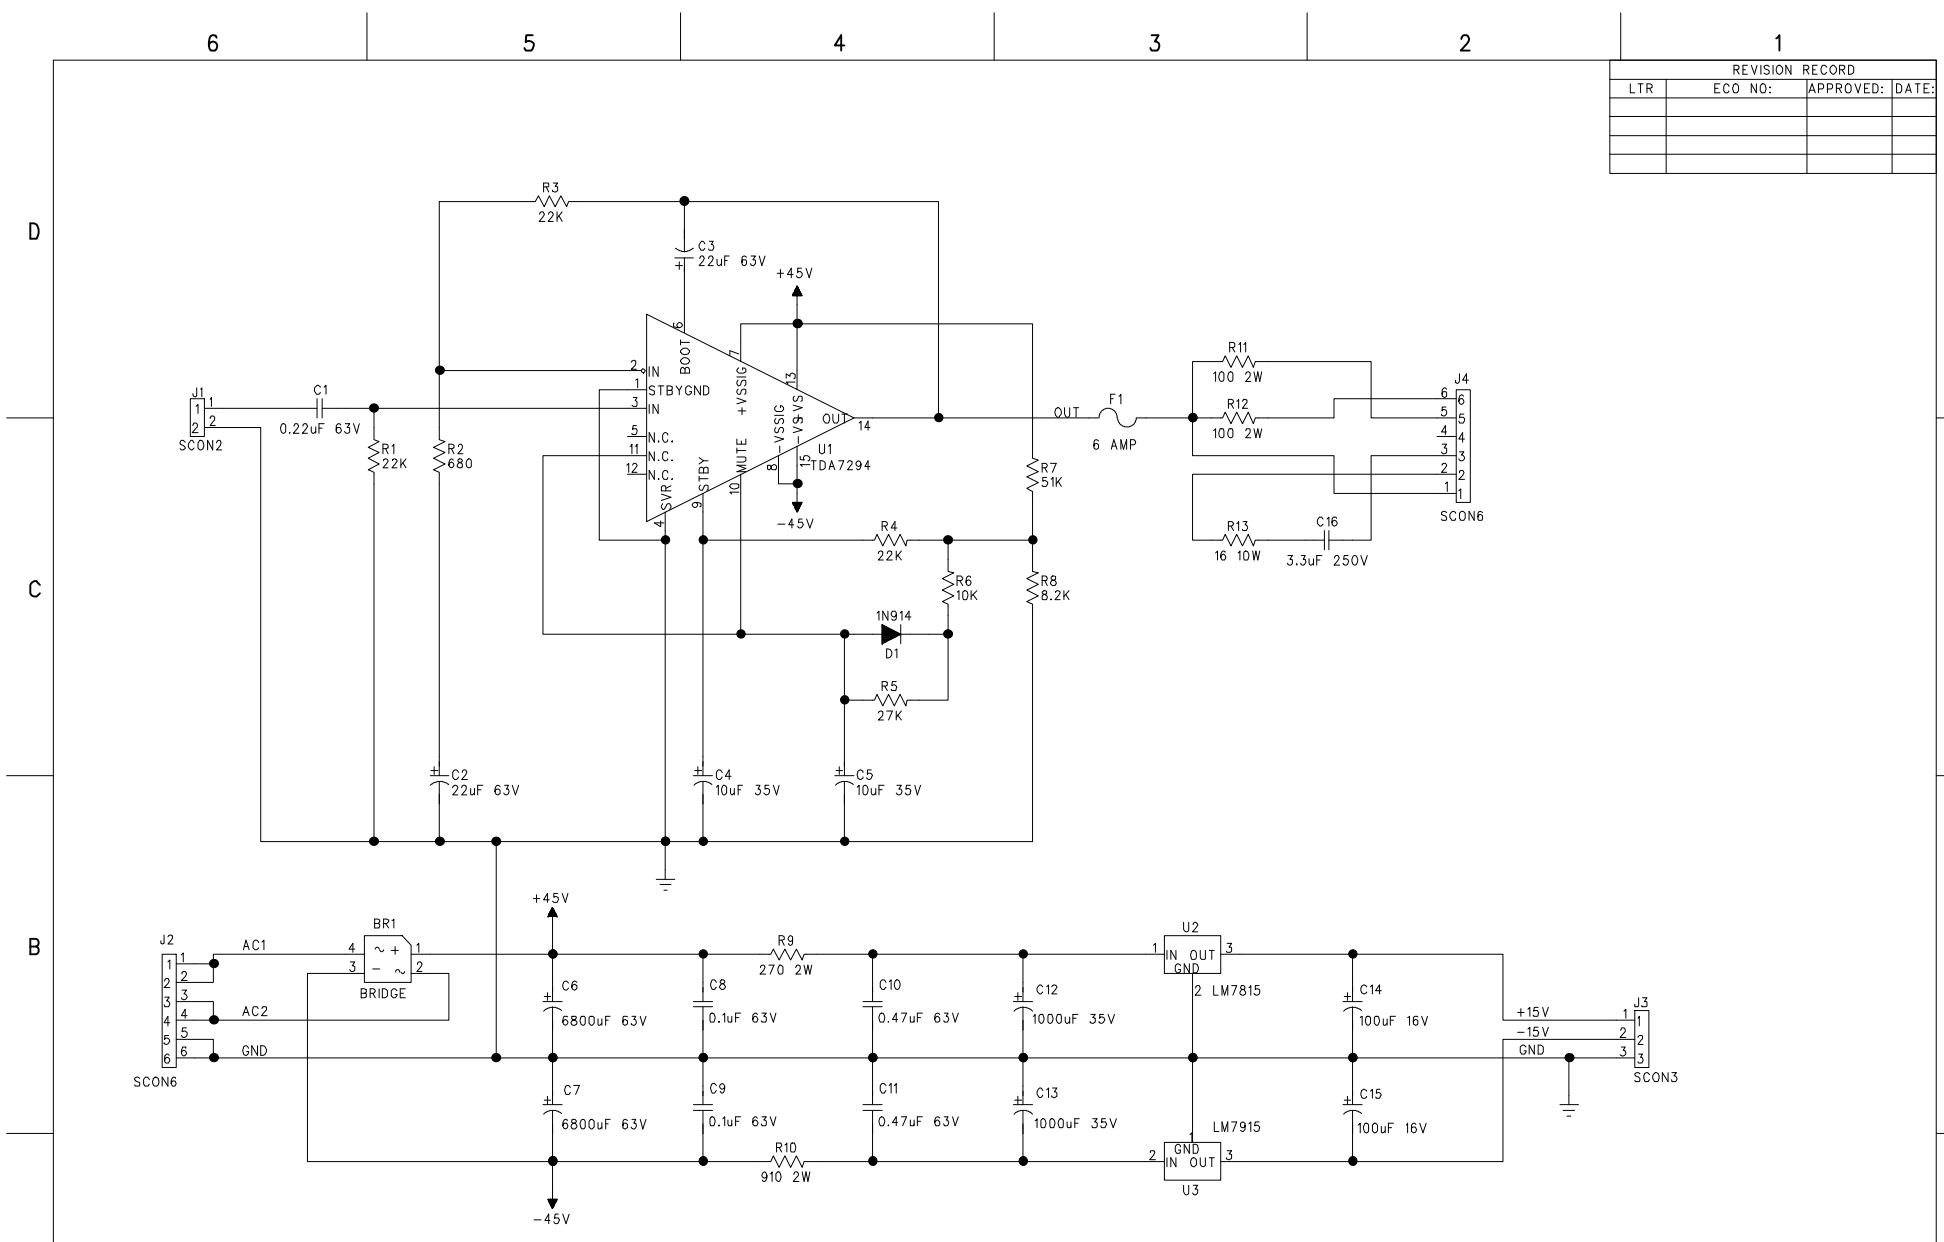

REVISION RECORD			
LTR	ECO NO:	APPROVED:	DATE:

COMPANY: SWR Sound Corp.			
TITLE: Strawberry Blonde - Power Amp PCB			
DRAWN: GMx	DATED: 28 Sep 00	CODE:	SIZE: C
CHECKED:	DATED:		
QUALITY CONTROL:	DATED:	70046E	
RELEASED:	DATED:	SCALE:	
			SHEET: 1 OF 1