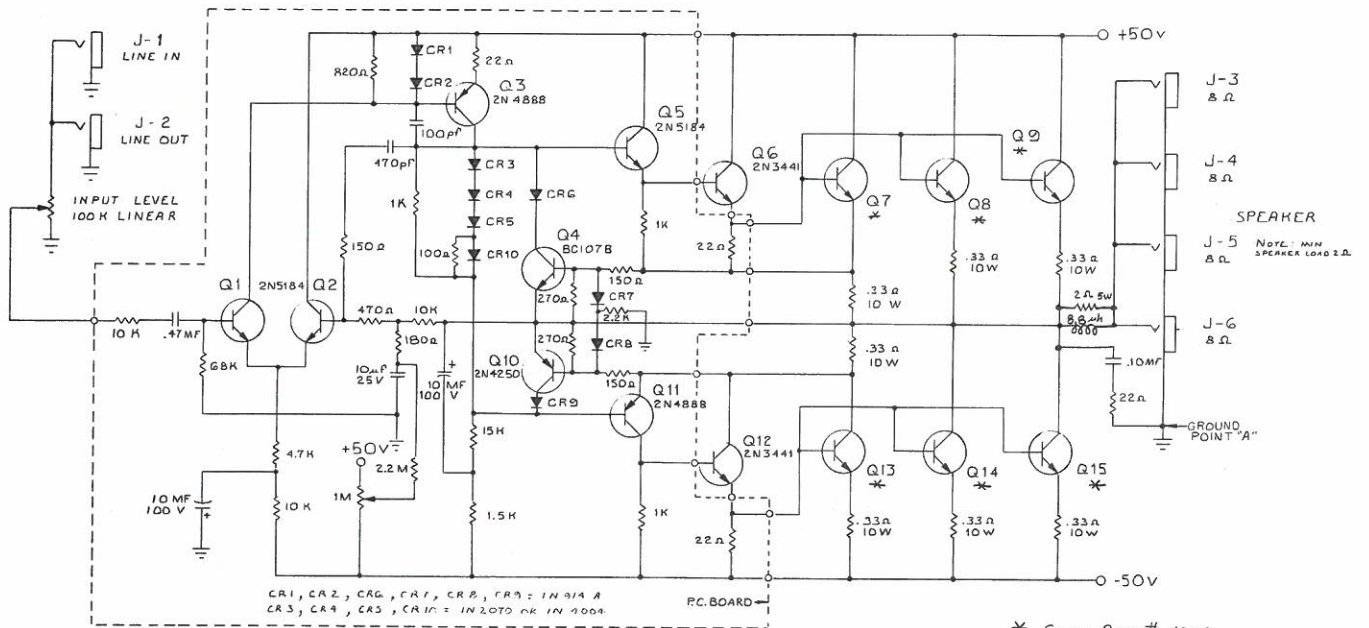

coliseum slave amp schematic

* SUNN PART # 4348
MATCHED PER SUNN SPEC.