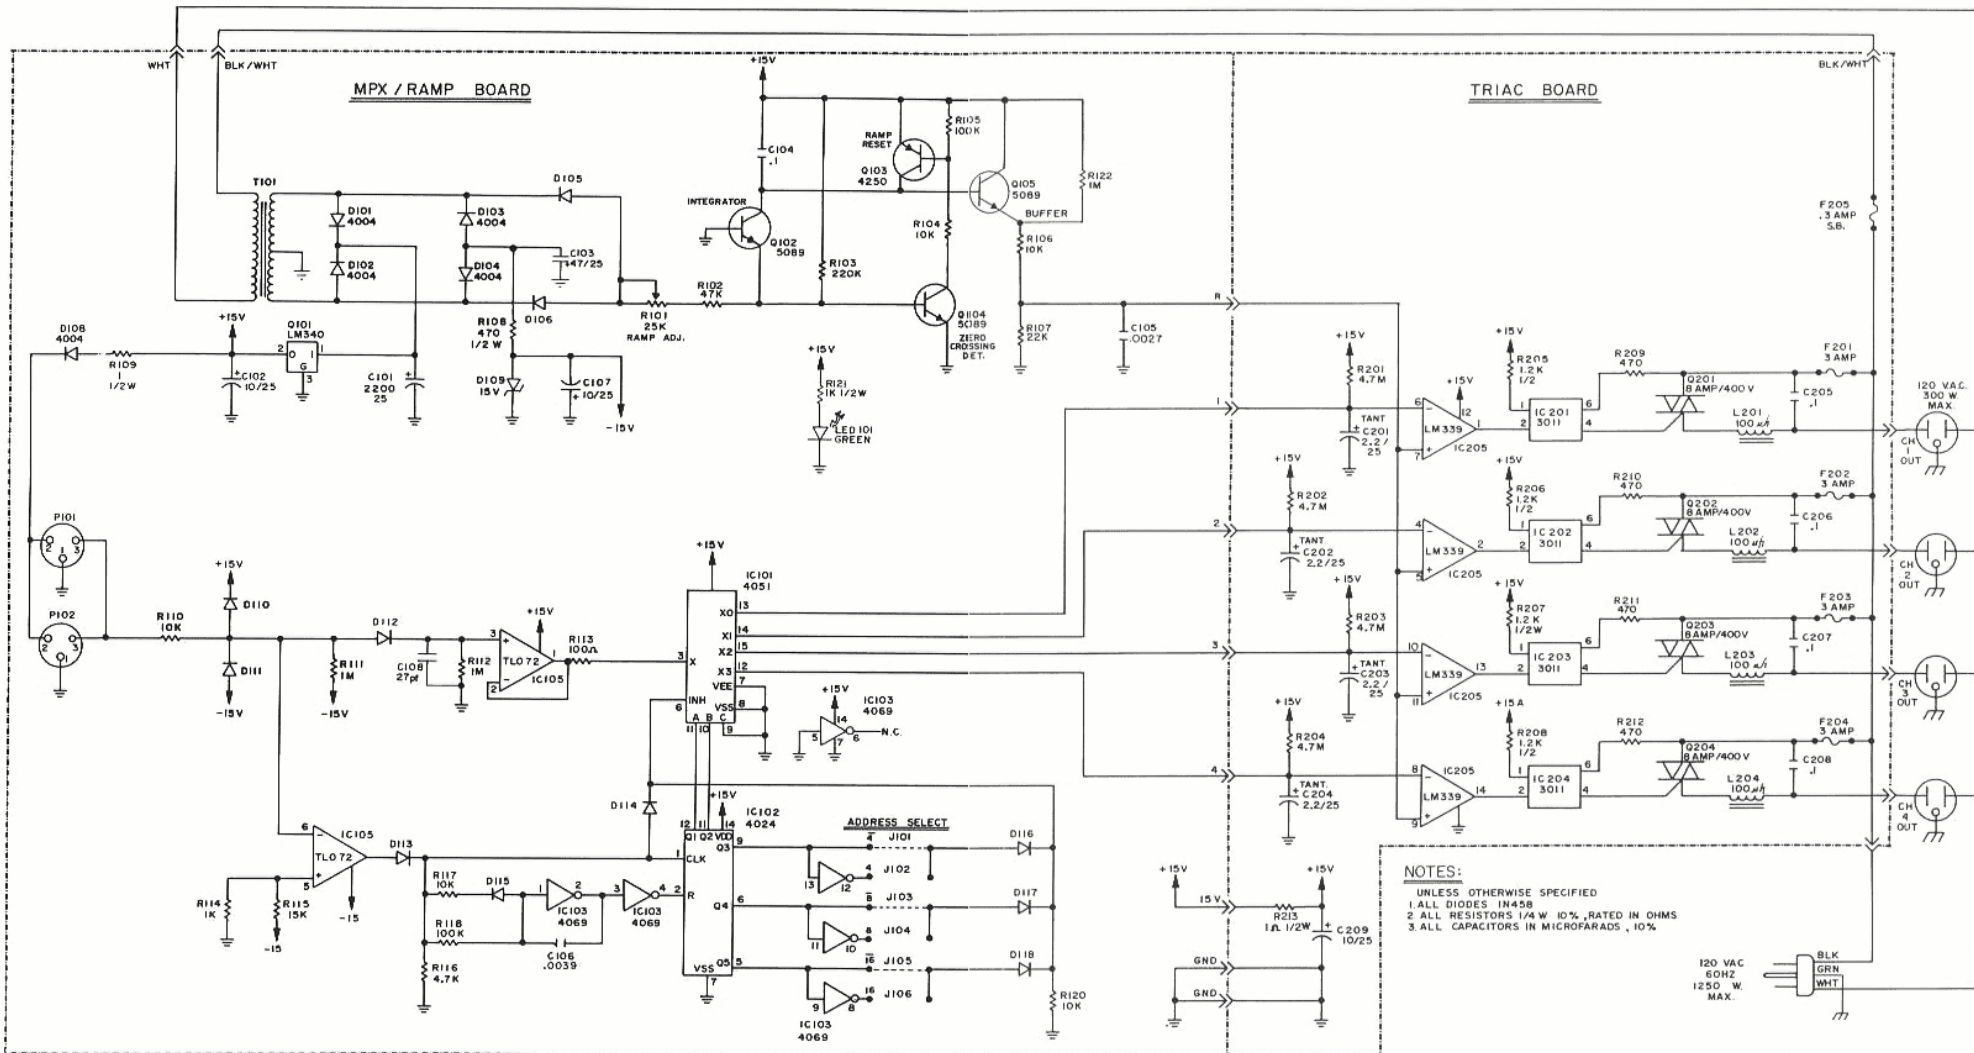

# PS 300 POWER SLAVE REV. B

SUNN SPOTS  
PS 300 POWER SLAVE  
REV B