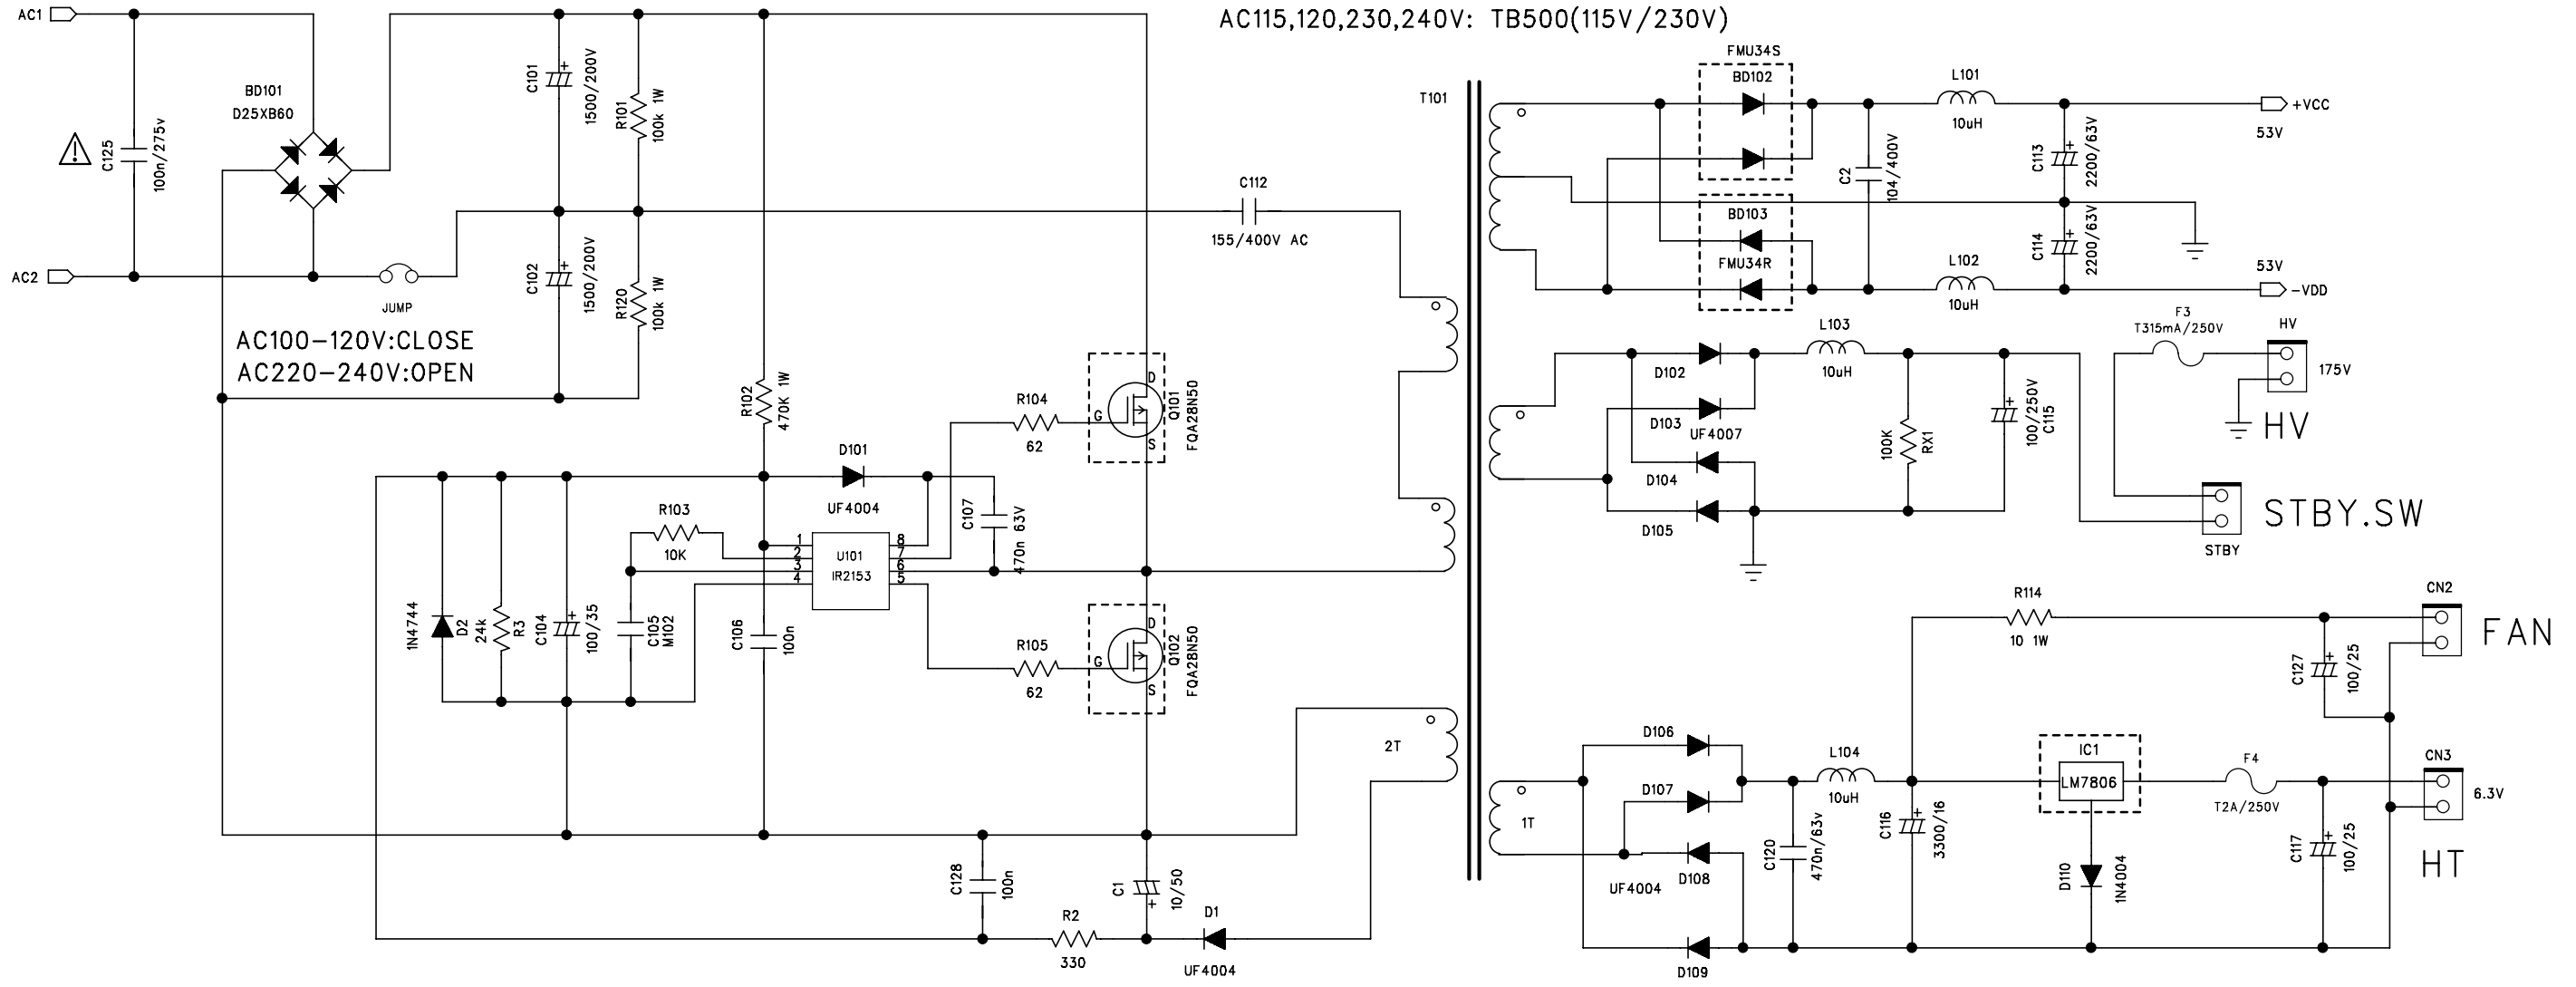

AC100: TB500(100V)

AC115,120,230,240V: TB500(115V/230V)

COMPANY:			
TITLE:			
TERROR BASS 500W PSU			
CODE:	SIZE:	DRAWING NO:	REV:
SCALE:		SHEET: OF	

DRAWN:	DATED:
J.S.KIM	2009.08.21
CHECKED:	DATED:
QUALITY CONTROL:	DATED:
RELEASED:	DATED: