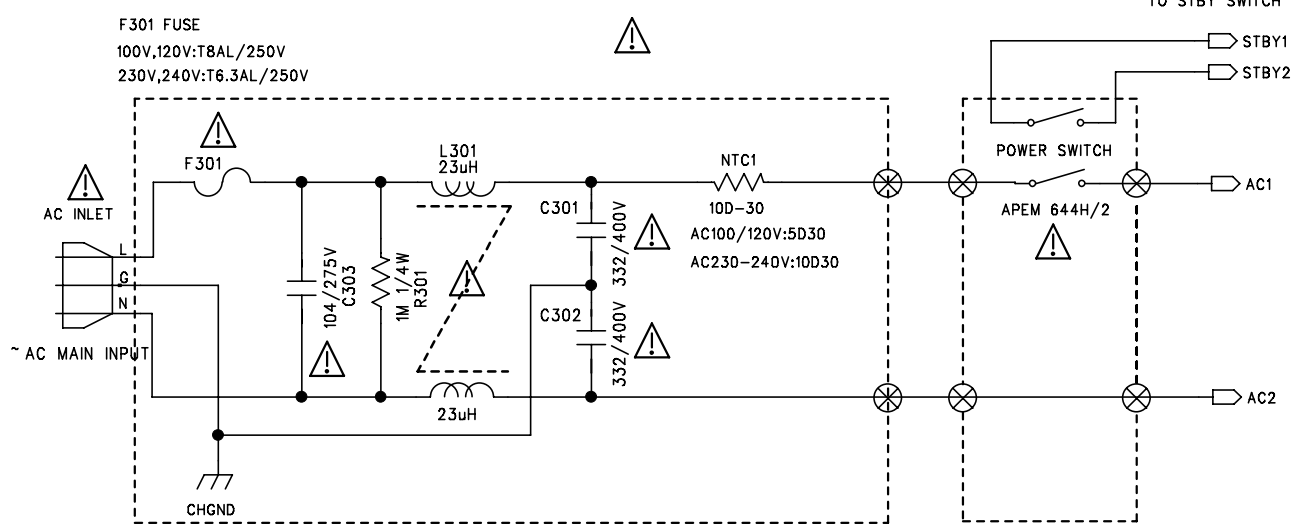

AC100: TB500(100V)

AC115,120,230,240V: TB500(115V/230V)

COMPANY:			
TITLE:			
TERROR BASS 500W PSU			
CODE:	SIZE:	DRAWING NO:	REV:
SCALE:		SHEET: OF	

DRAWN:	DATED:
J.S.KIM	2009.08.21
CHECKED:	DATED:
QUALITY CONTROL:	DATED:
RELEASED:	DATED: