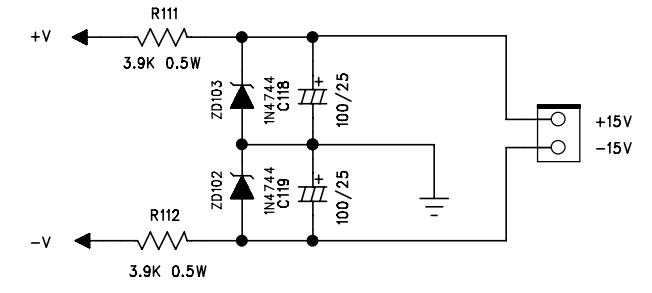

AC100: TB500(100V)

AC115,120,230,240V: TB500(115V/230V)

COMPANY:			
TITLE:			
TERROR BASS 500W PSU			
CODE:	SIZE:	DRAWING NO:	REV:
SCALE:		SHEET: OF	

DRAWN:	DATED:
J.S.KIM	2009.08.21
CHECKED:	DATED:
QUALITY CONTROL:	DATED:
RELEASED:	DATED: