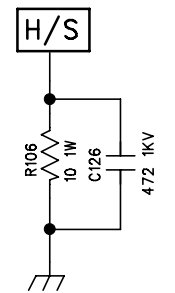

AC100: TB500(100V)

AC115,120,230,240V: TB500(115V/230V)

COMPANY:			
TITLE:			
TERROR BASS 500W PSU			
CODE:	SIZE:	DRAWING NO:	REV:
SCALE:		SHEET: OF	

DRAWN:	DATED:
J.S.KIM	2009.08.21
CHECKED:	DATED:
QUALITY CONTROL:	DATED:
RELEASED:	DATED: