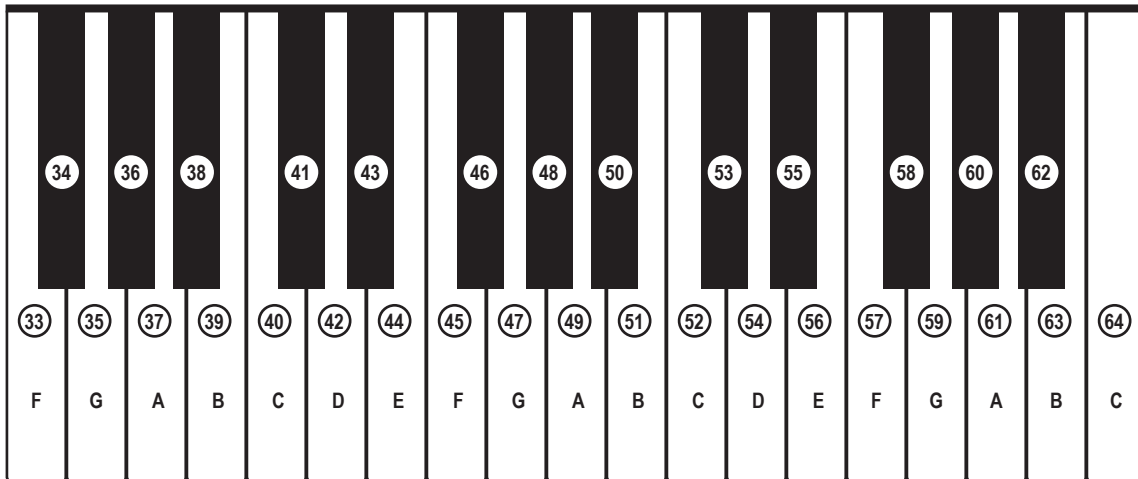

# ELECTRONIC PIANO REED CHART

When ordering reeds, please order by  
**MODEL NUMBER, NOTE NAME, and KEY NUMBER**

## REED SCREW NUMBERS

MODEL NUMBER
200
140 A & B
145 A & B
720 A & B
140, 145, 720
120, 700
112