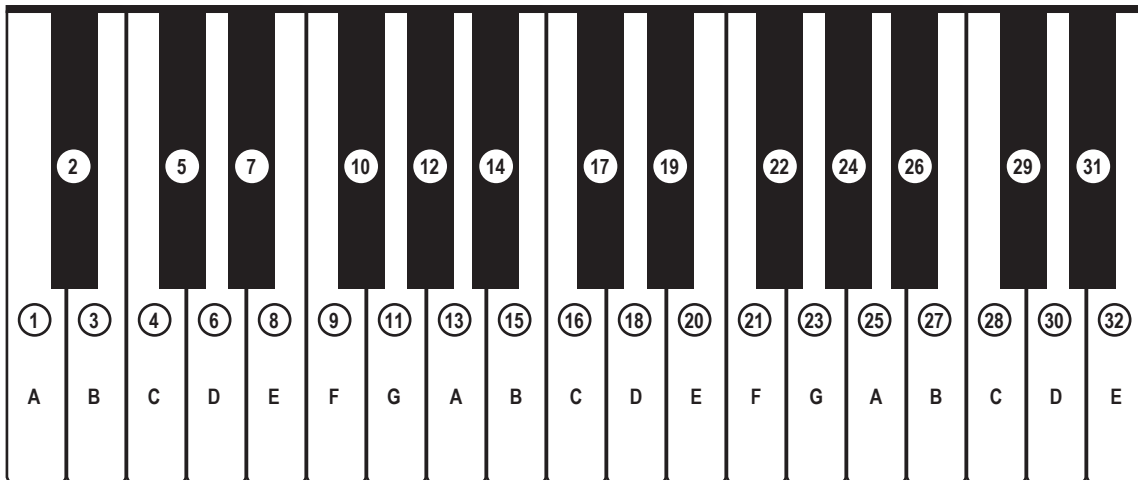

# ELECTRONIC PIANO REED CHART

When ordering reeds, please order by  
**MODEL NUMBER, NOTE NAME, and KEY NUMBER**

## REED SCREW NUMBERS

MODEL NUMBER
200
140 A & B
145 A & B
720 A & B
140, 145, 720
120, 700
112