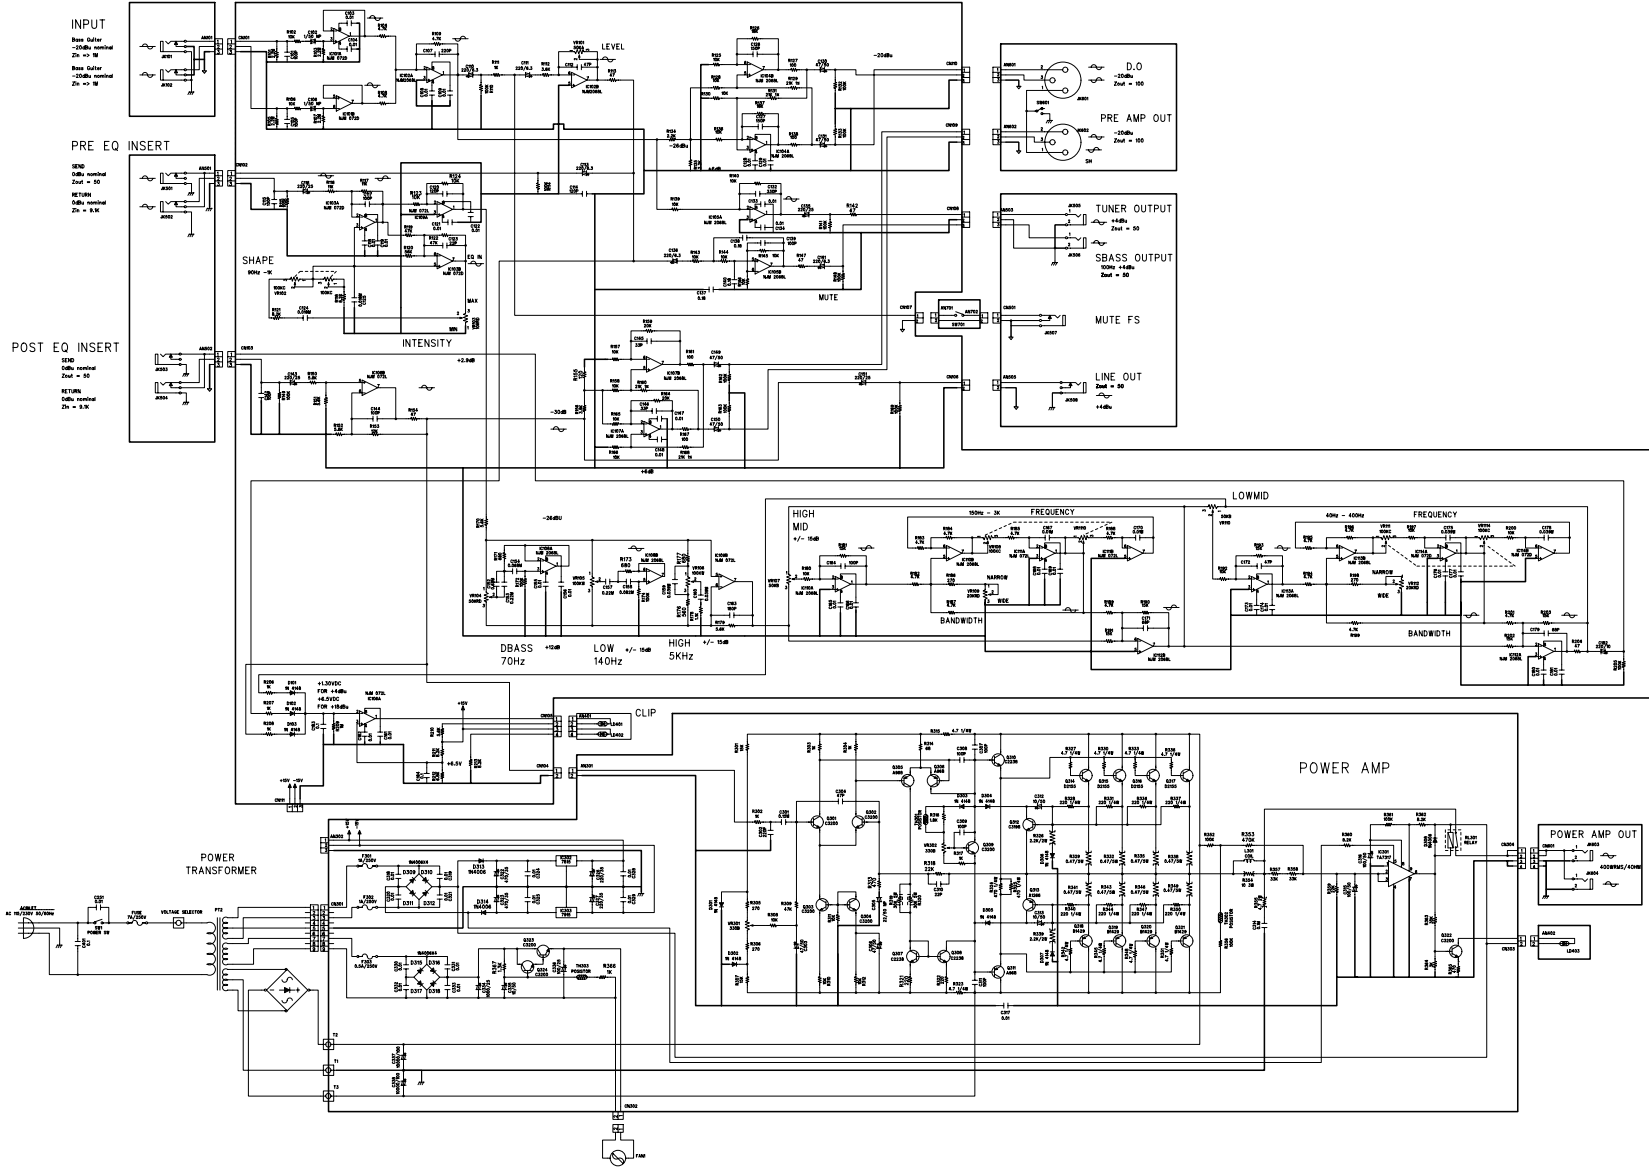

HA-4000 SCHEMATIC DIAGRAM

COMPANY :				
TITLE : HA 4000				
DES	DRAWN	CHECKED	ISSUED	RELEASED
DATE	DRAWING NUMBER	REV		BY
DATE :	SHEET :	OF		