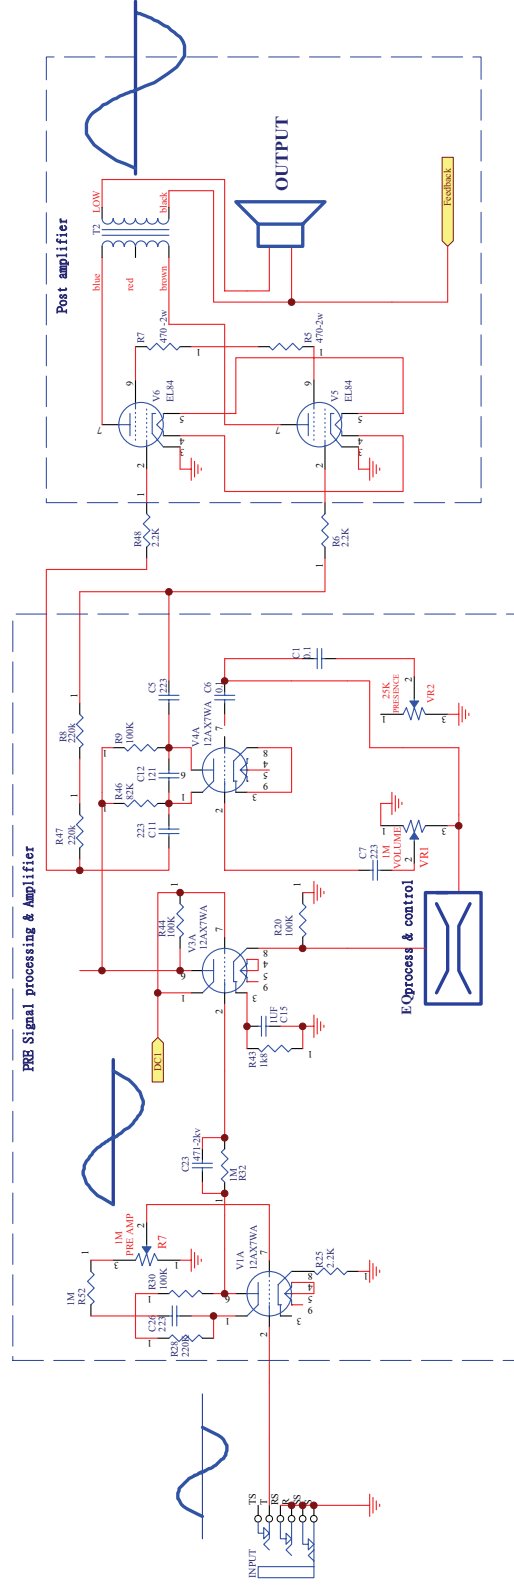

JCA20H BLOCK DIAGRAM

Title			
JCA20H Block Diagram			
Size	Model No.	Revision	
A3	JCA20H	VERI090003	
Date:	19-Dec-2009	Sheet	1 of 1
Drawn:	Pravin Vasantharam9033	Drawn By:	Pravin

Title	
Size	Number
A4	
Date:	Revision
3-Dec-2009	
File:	Sheet 1 of 2
JET CITY 20-PREAMP- CIRCUITS	Drawn By: Jan Li

Title		Revision	
Size	A4	Number	
Date:	3-Dec-2009	Sheet	2 of 2
File:	JET CITY 20-PREAMP CIRCUITS	Drawn By:	Jan Li

1 2 3 4

1 2 3 4