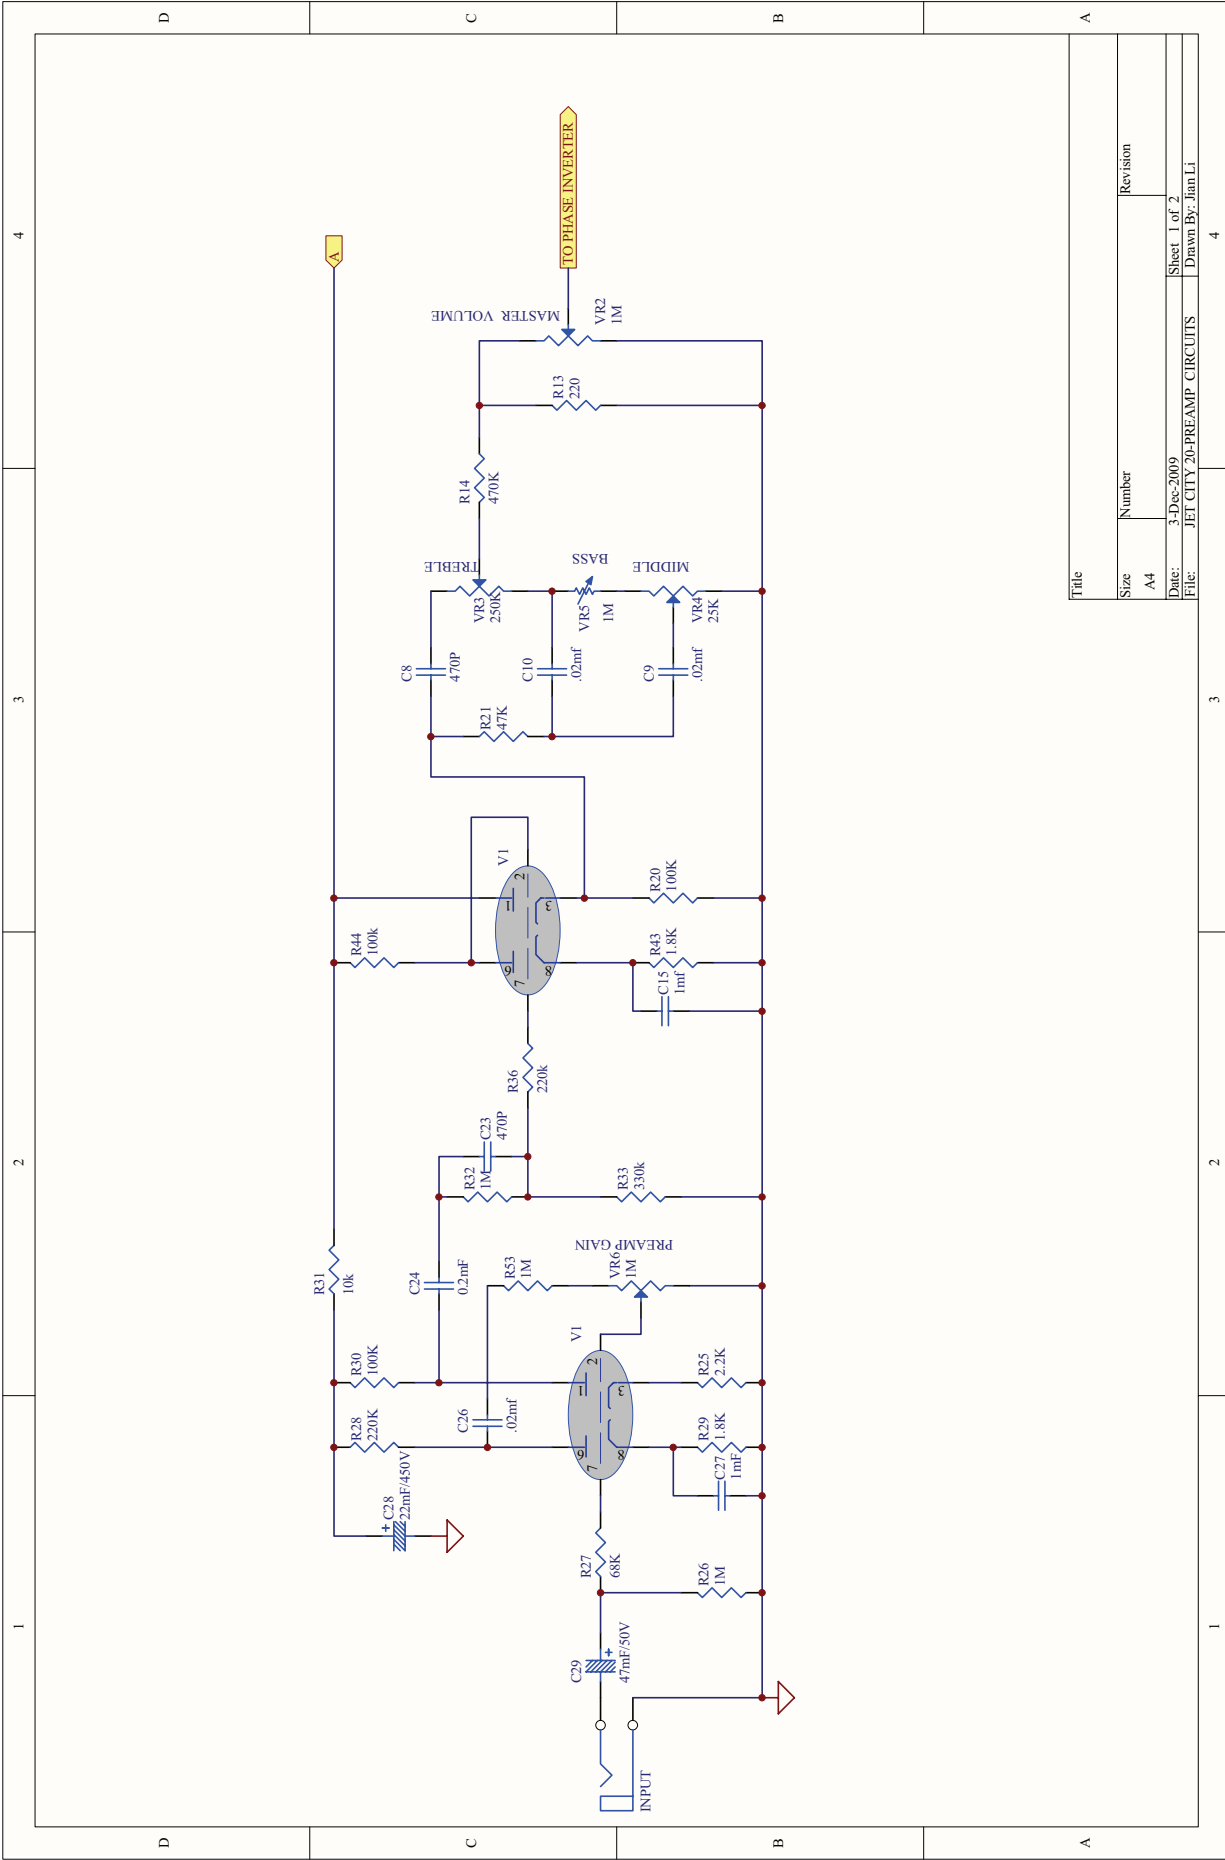

JCA20H BLOCK DIAGRAM

Title			
JCA20H Block Diagram			
Size	Model No.	Revision	
A3	JCA20H	VERI090003	
Date:	19-Dec-2009	Sheet	1 of 1
Drawn:	Pravin Vasantharam9033	Drawn By:	Pravin

Title	
Size	Number
A4	
Date:	Revision
3-Dec-2009	
File:	Sheet 1 of 2
JET CITY 20-PREAMP- CIRCUITS	Drawn By: Jan Li

Title		Revision	
Size	A4	Number	
Date:	3-Dec-2009	Sheet	2 of 2
File:	JET CITY 20-PREAMP CIRCUITS	Drawn By:	Jan Li

1 2 3 4

1 2 3 4