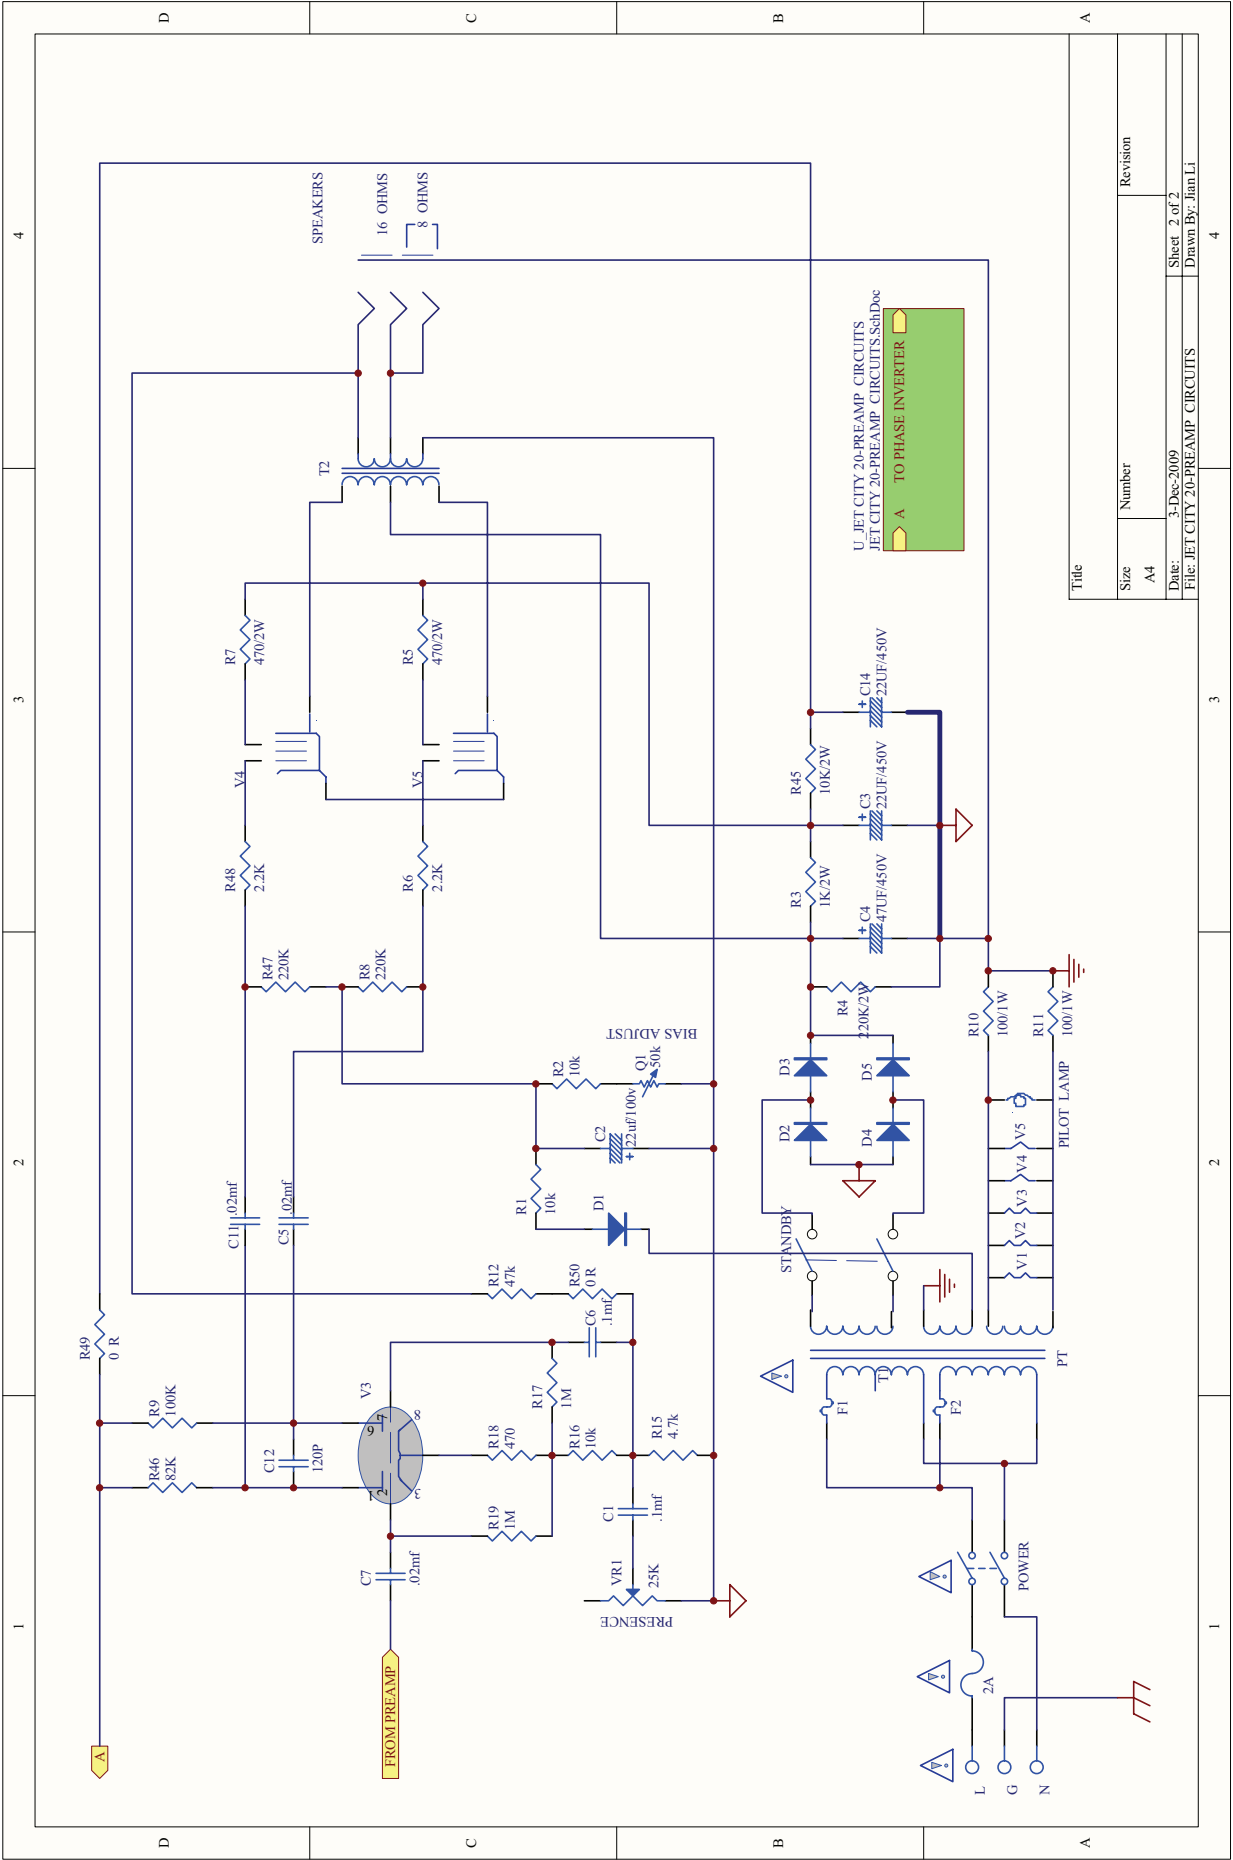

JCA20H BLOCK DIAGRAM

Title			
JCA20H Block Diagram			
Size	Model No.	Revision	
A3	JCA20H	VERI090003	
Date:	19-Dec-2009	Sheet	1 of 1
Drawn:	Pravin Vasantharam9033	Drawn By:	Pravin

Title	
Size	Number
A4	
Date:	Revision
3-Dec-2009	
File:	Sheet 1 of 2
JET CITY 20-PREAMP- CIRCUITS	Drawn By: Jan Li

Title		Revision	
Size	A4	Number	
Date:	3-Dec-2009	Sheet	2 of 2
File:	JET CITY 20-PREAMP CIRCUITS	Drawn By:	Jan Li

1 2 3 4

1 2 3 4