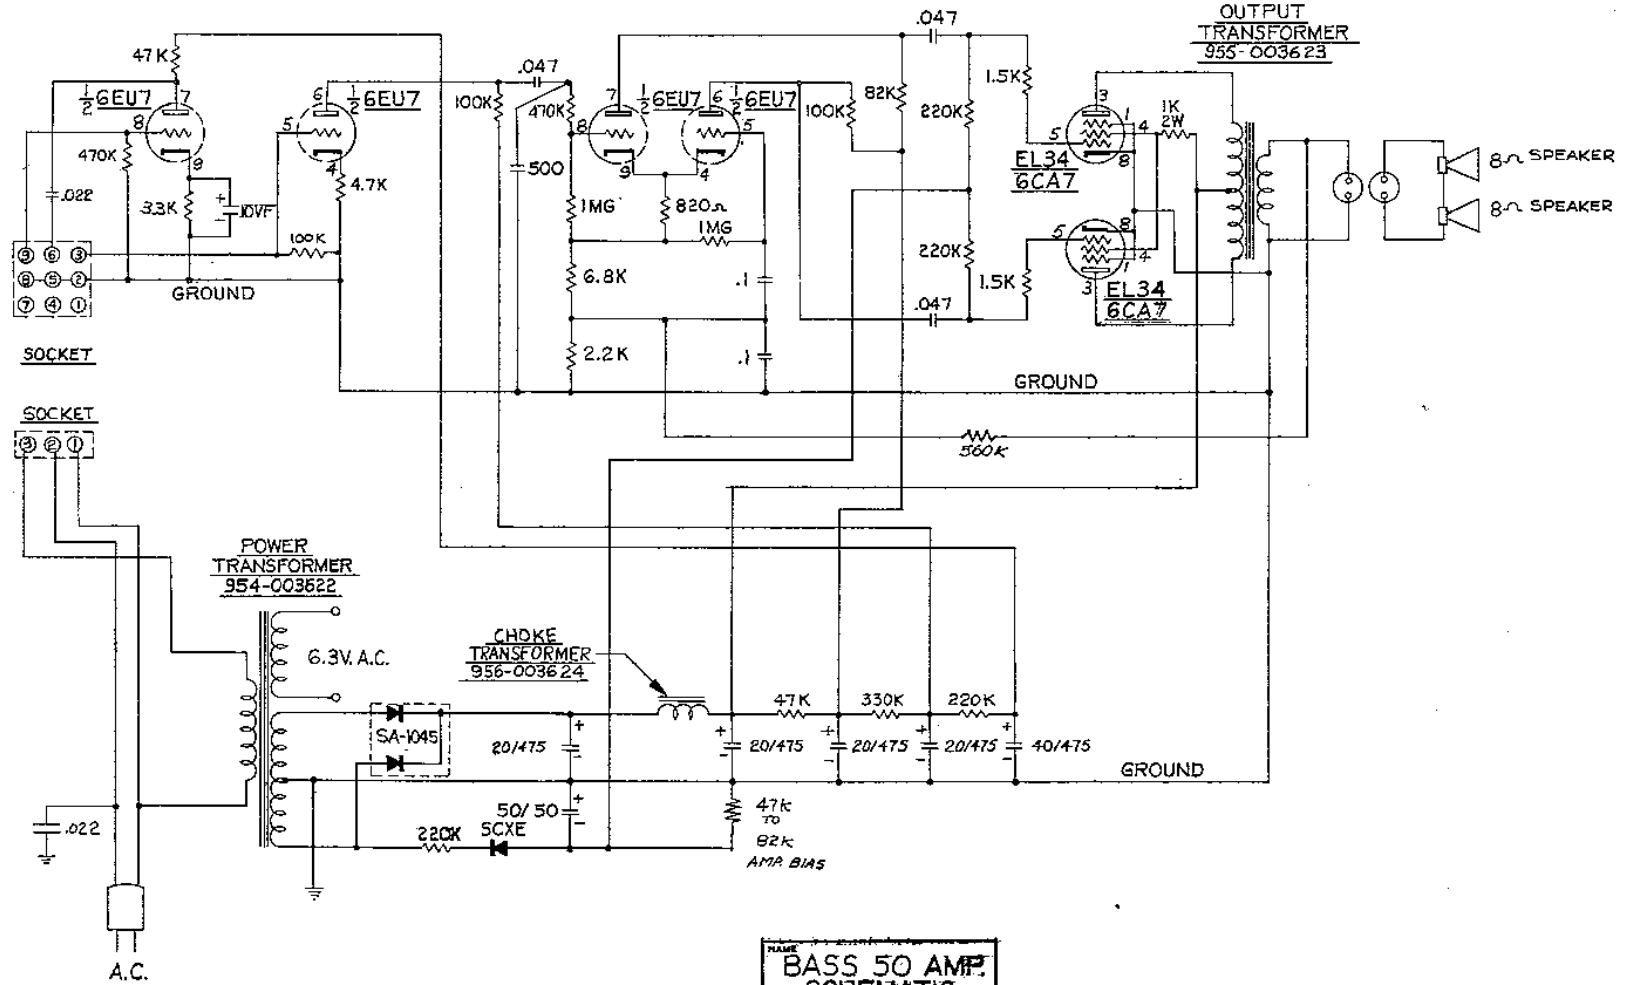

TUBE LOCATION CHART

BASS 50 AMP SCHEMATIC