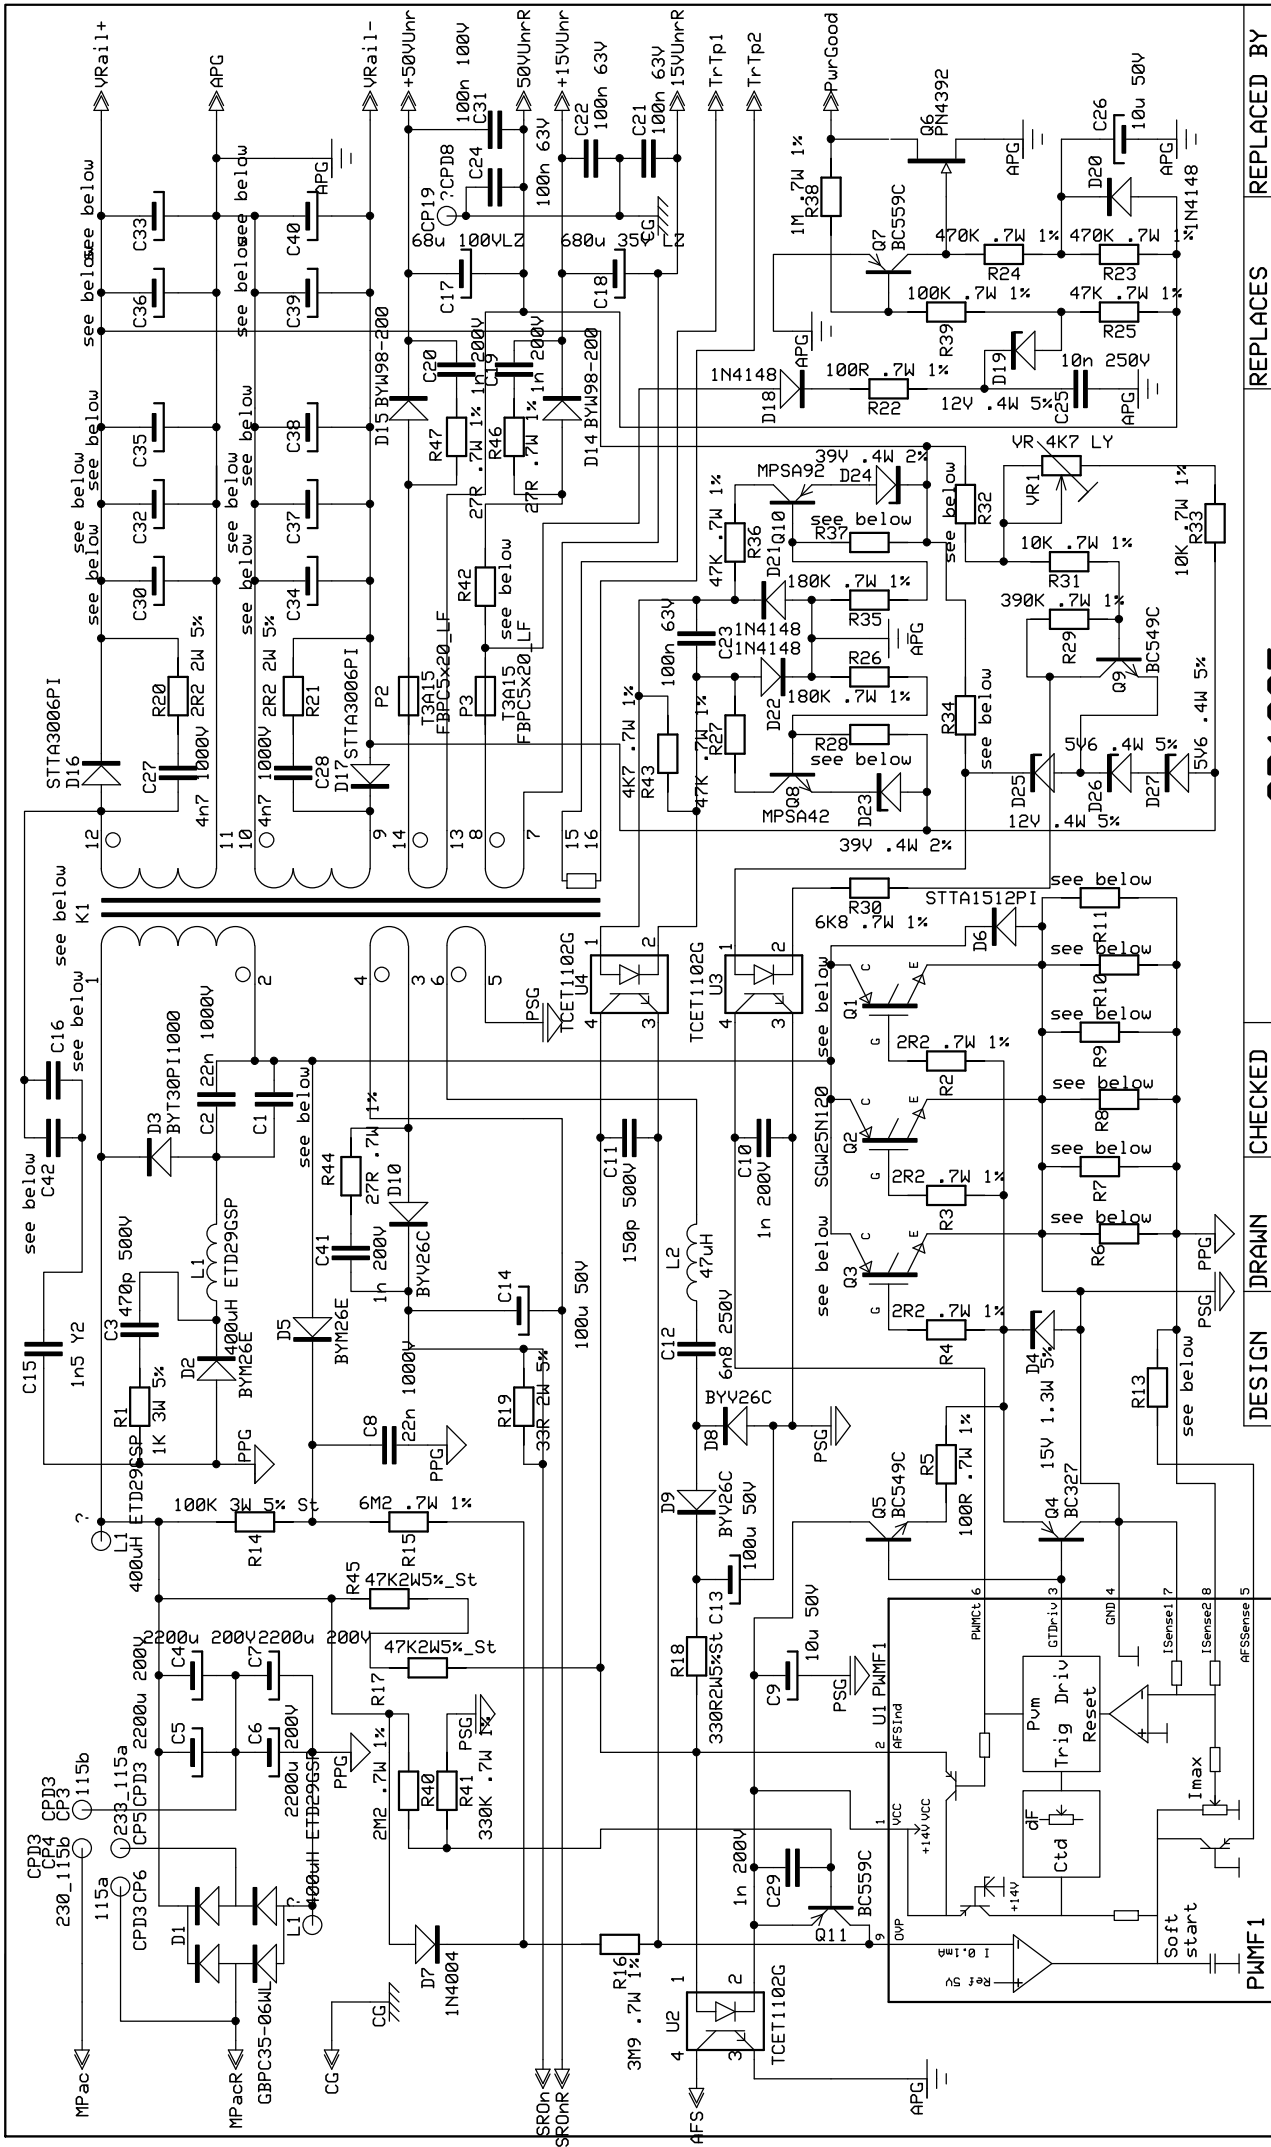

DESIGN KA	DRAWN KA	CHECKED	SP130F Switch mode Powersupply 13kW Flyback	REPLACES 061207	REPLACED BY
LABGRUPPEN KUNGSBACKA SWEDEN				DATE 061220	PAGE 1

DESIGN	DRAWN	CHECKED	REPLACES	REPLACED BY
KA	KA	KA	061207	061207
LABGRUPPEN			DATE	PAGE
KUNGSBACKA SWEDEN			061220	2
			DRAWING NO	SP130F08

SP130F

Switch mode Powersupply
13kW Flyback