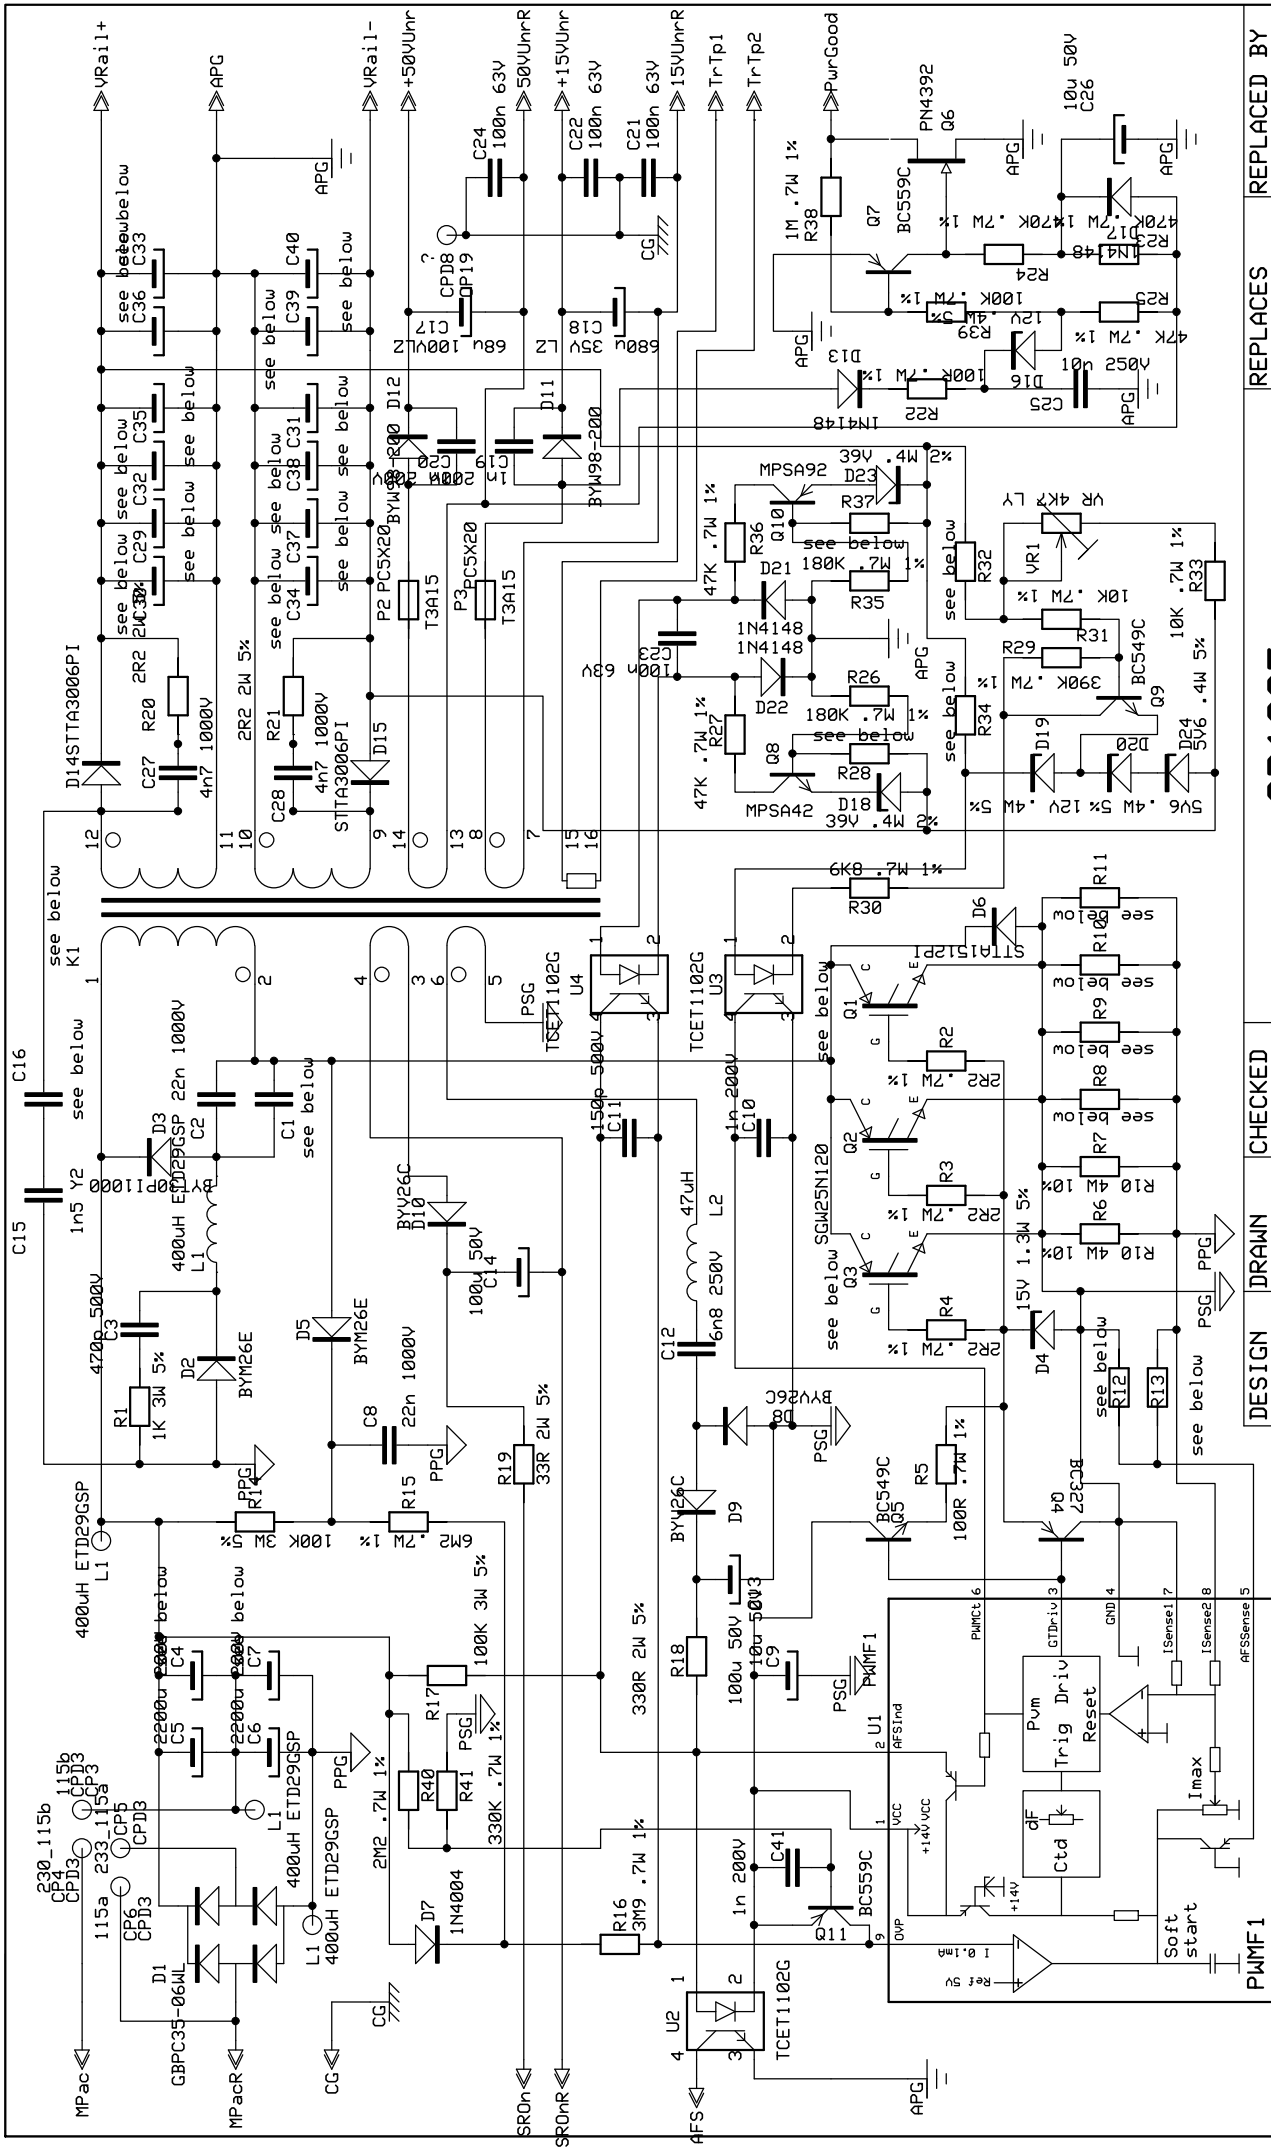

DESIGN KA	DRAWN KA	CHECKED	<b>SP100F</b> Switch mode Powersupply 10kW Flyback	REPLACES 050518	REPLACED BY
<b>LABGRUPPEN</b> KUNGSBACKA SWEDEN				DATE 050527	PAGE 1

DESIGN	DRAWN	CHECKED	REPLACES	REPLACED BY
KA	KA	KA	050518	050518
LABGRUPPEN			DATE	PAGE
KUNGSBACKA SWEDEN			051127	2
			DRAWING NO	SP100F10
<b>SP100F</b> Switch mode Powersupply 10kW Flyback				