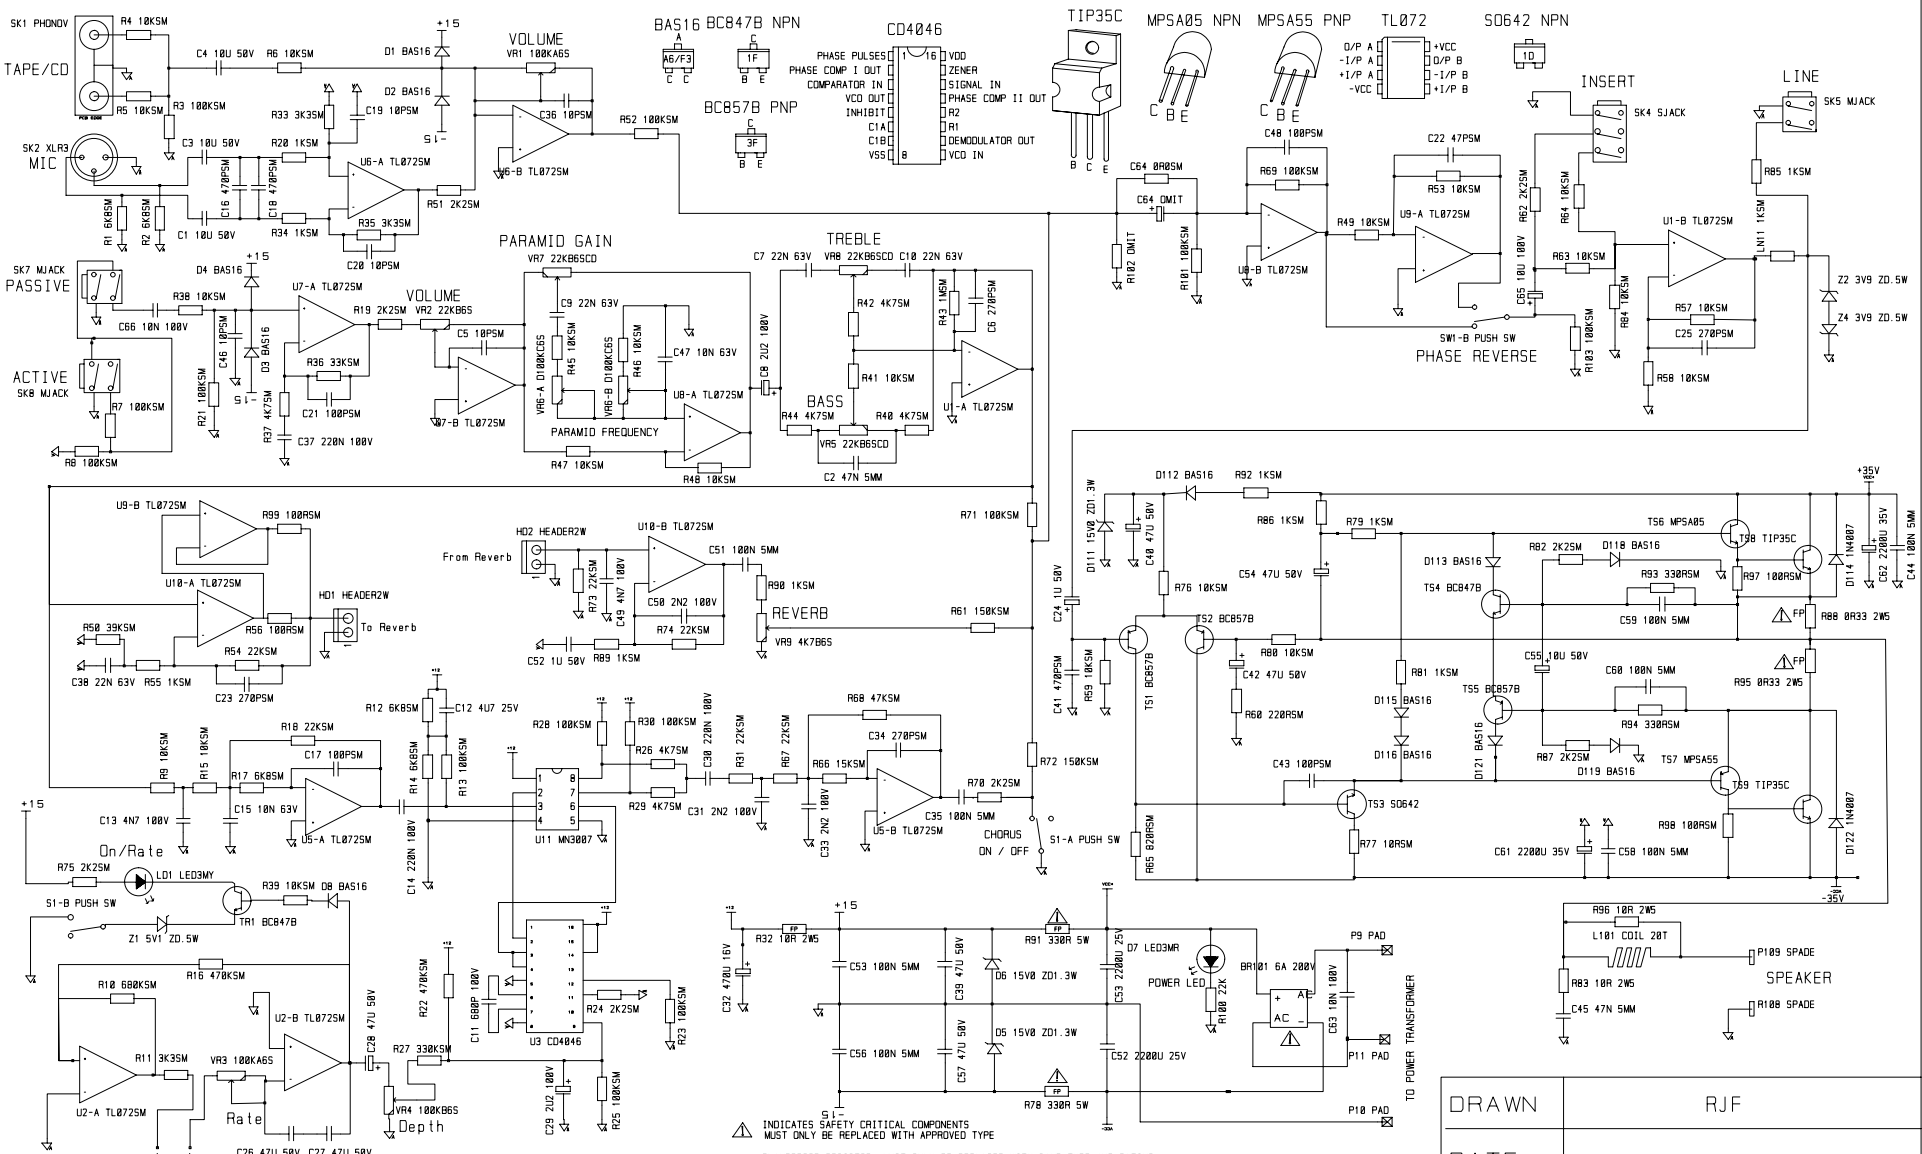

Laney

Service Diagrams

! =ONLY REPLACE WITH SAME TYPE AND RATING

ISSUE	DESCRIPTION	APPD.	DATE

BLT
Industries Ltd.

TITLE
LA60C SERVICE
DIAGRAM
PART No

DRAWN	TRACED	CHECKED	APPROVED	DATE
R.J.F				14/01/99
DRAWING No.		2906		

DRAWN	RJF
DATE	9/3/99
TITLE	LA60C
DRW. NO.	9315_2

ISSUE	23/04/99
TYPE	R18 From 47Ksm to 22Ksm R72 From 330Ksm to 150Ksm Link A - A changed to screened wire Screened Cable