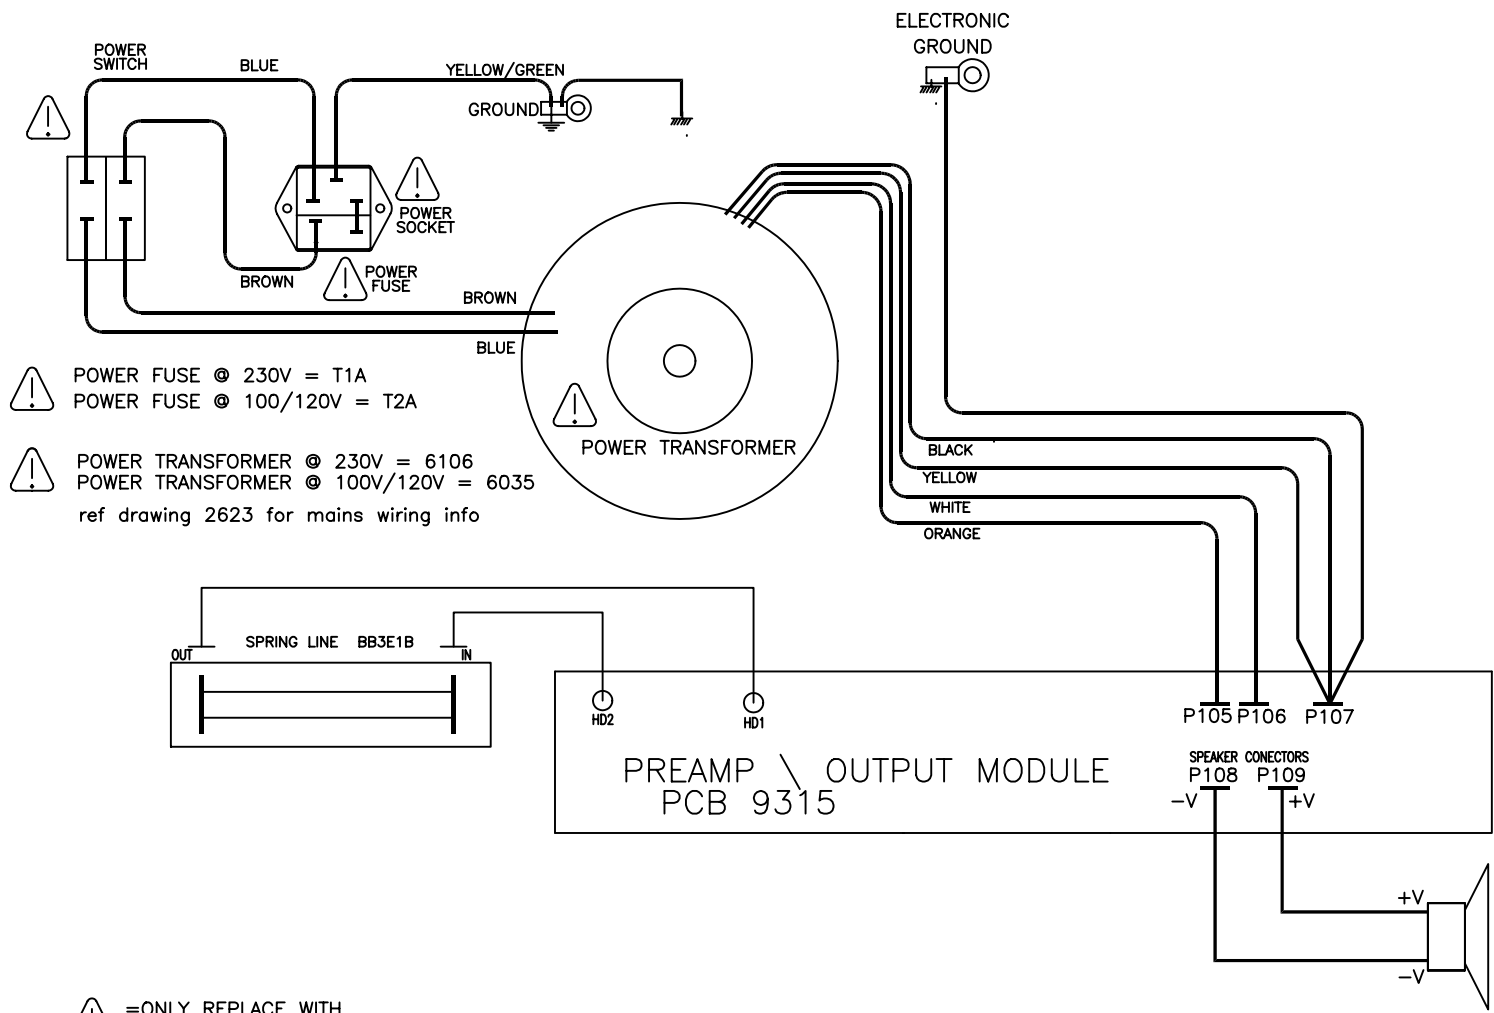

Laney

Service Diagrams

! =ONLY REPLACE WITH SAME TYPE AND RATING

ISSUE	DESCRIPTION	APPD.	DATE

BLT
Industries Ltd.

TITLE
LA60C SERVICE
DIAGRAM
PART No

DRAWN	TRACED	CHECKED	APPROVED	DATE
R.J.F				14/01/99
DRAWING No.		2906		

DRAWN	RJF
DATE	9/3/99
TITLE	LA60C
DRW. NO.	9315_2

ISSUE	23/04/99
TYPE	R18 From 47Ksm to 22Ksm R72 From 330Ksm to 150Ksm Link A - A changed to screened wire Screened Cable