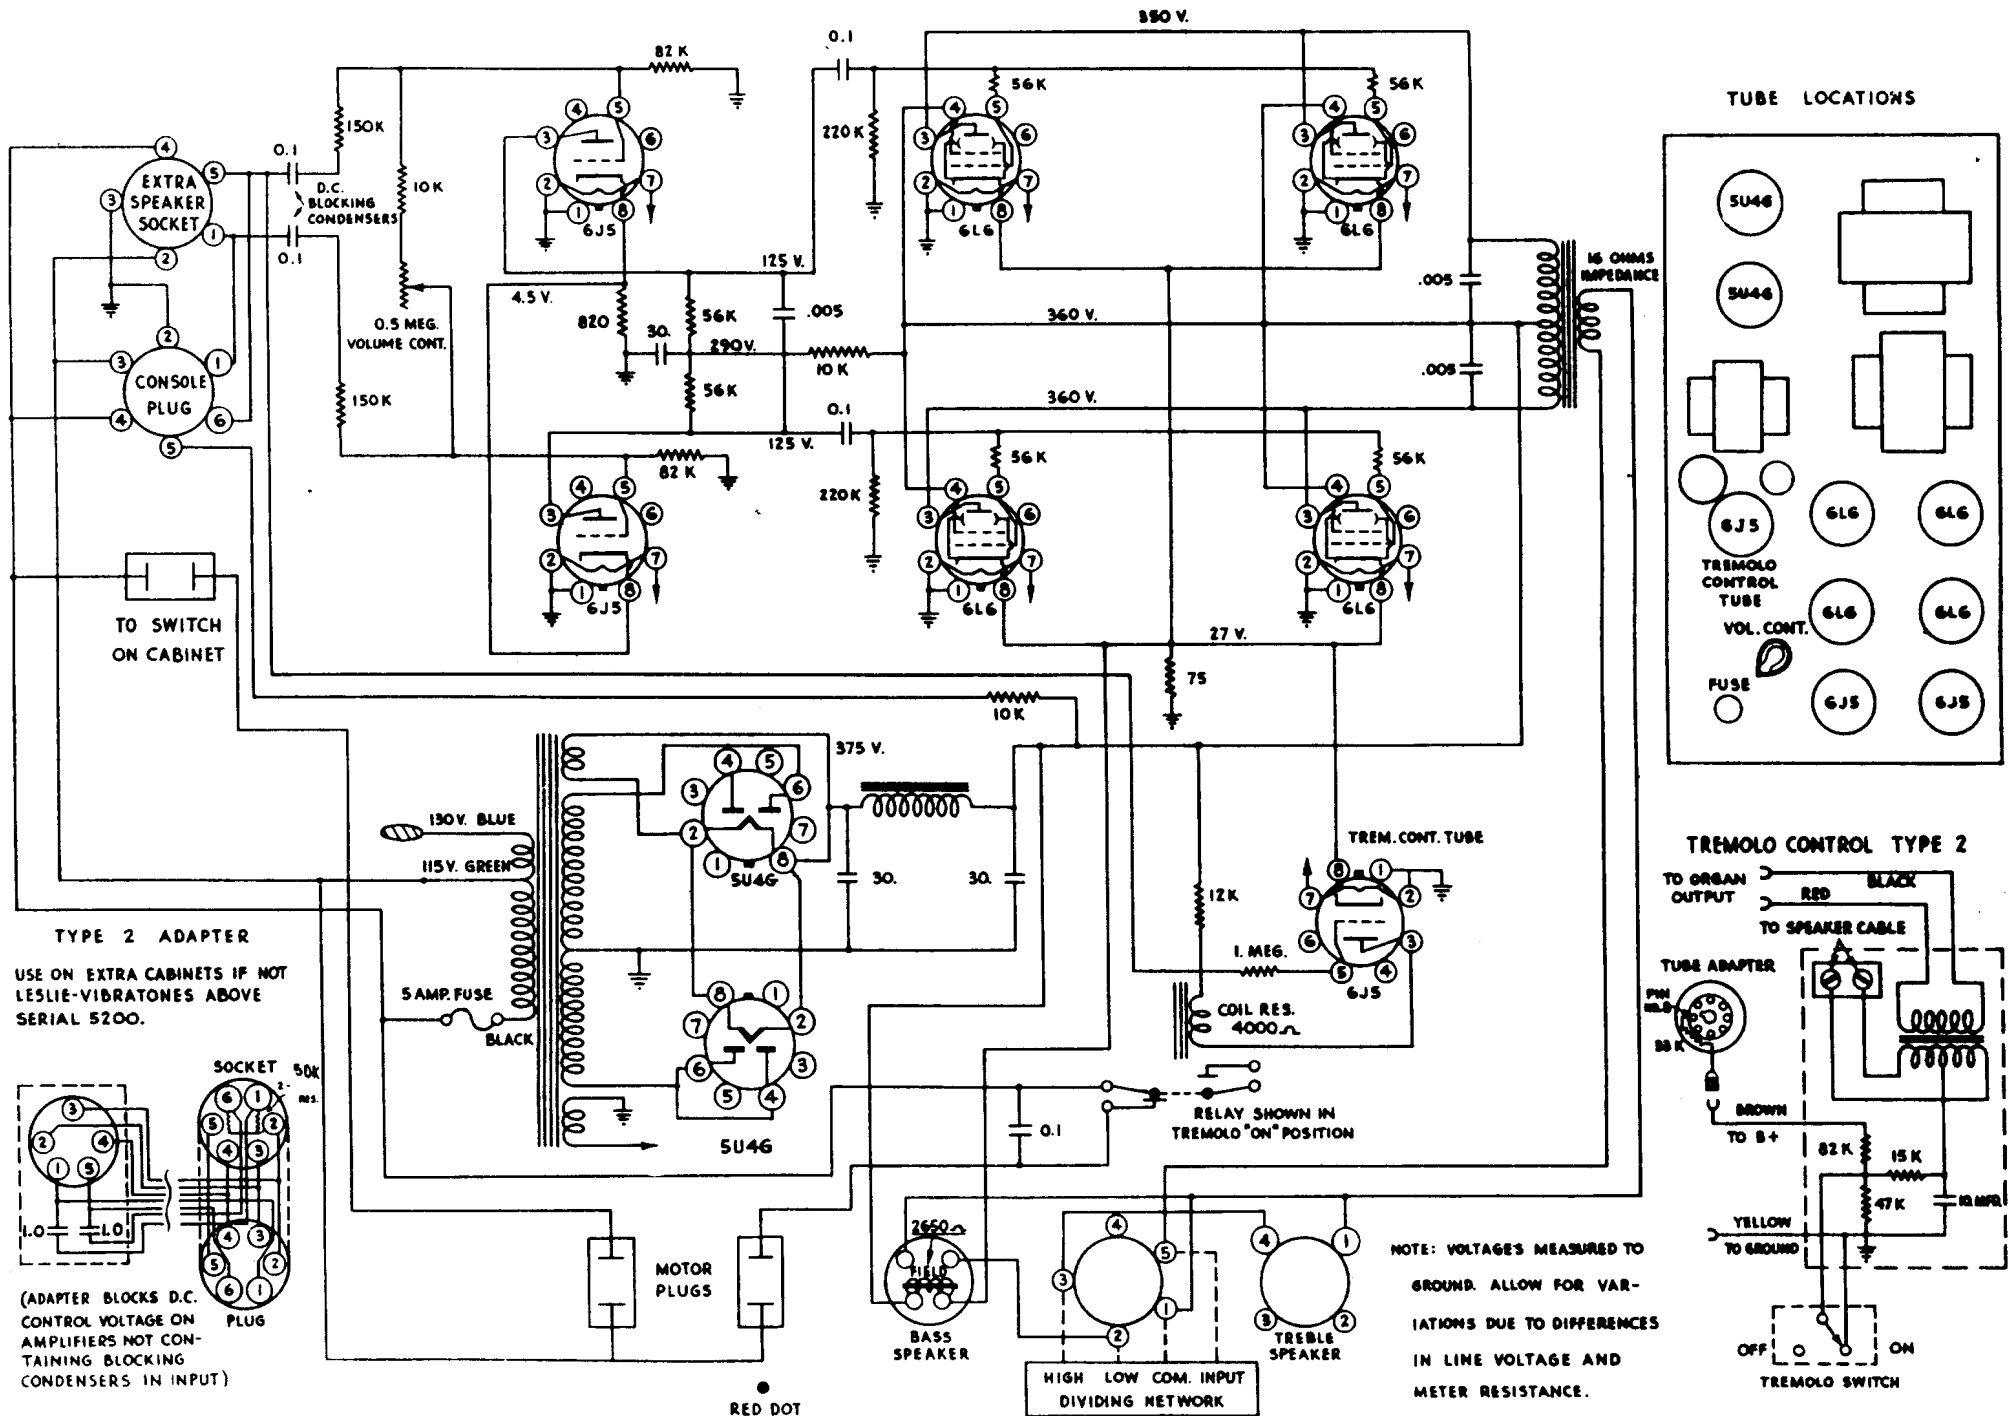

LESLIE AMPLIFIER MODEL 31H TYPE 2

5

TYPE 2 ADAPTER
USE ON EXTRA CABINETS IF NOT LESLIE-VIBRATONES ABOVE SERIAL 5200.

RED DOT