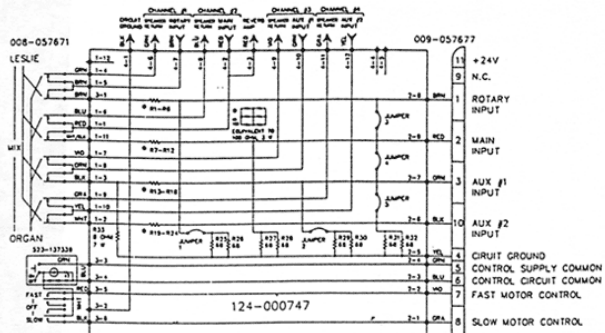

1174  
KIT  
CONSOLE CONNECTOR  
& CABLE ASSEMBLY  
WITH  
CONTROL CENTER

MODEL 750