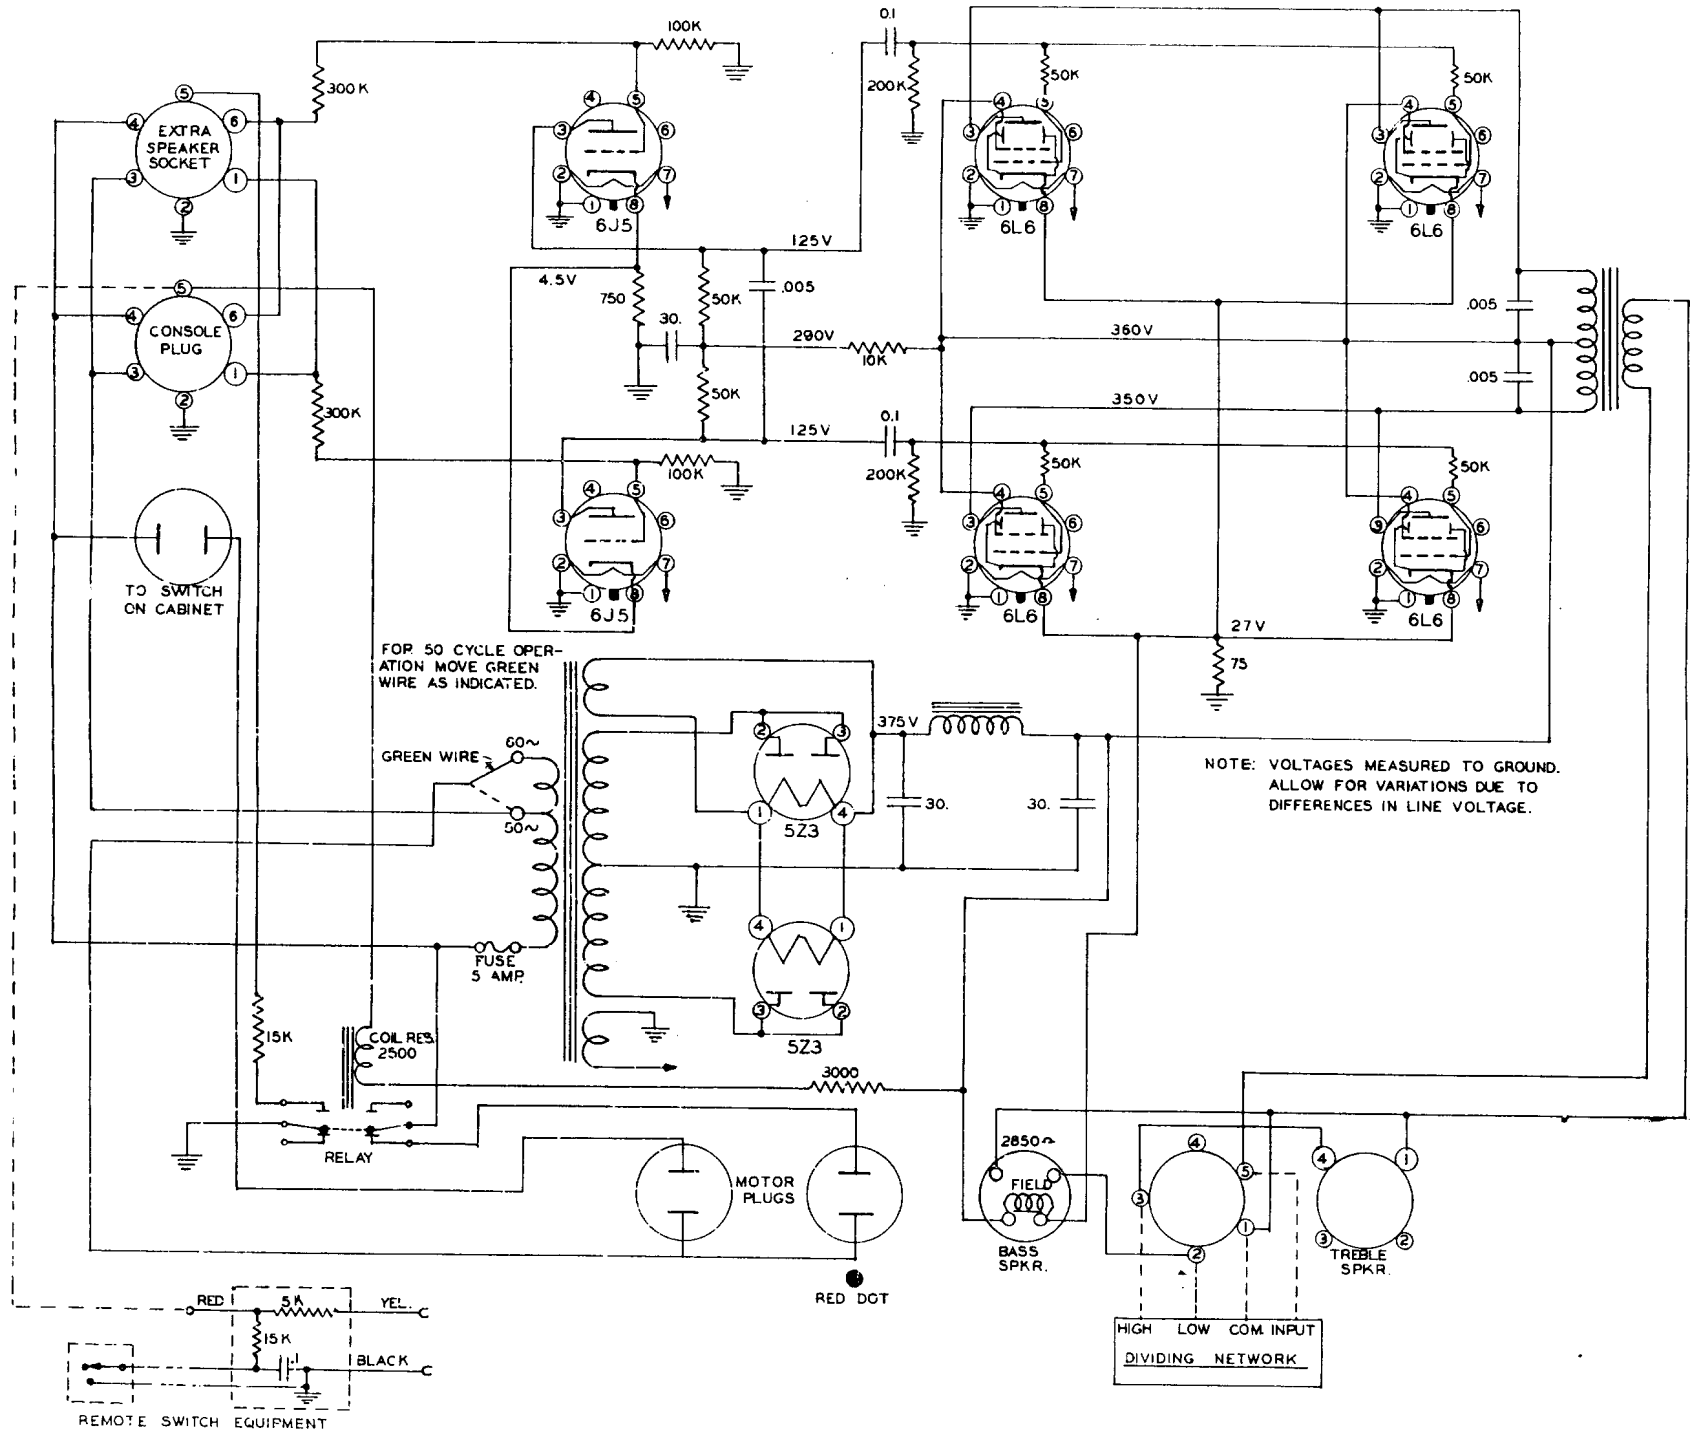

LESLIE-VIBRATONE MODEL 31A

Serial 1117 to 2190

FOR 50 CYCLE OPERATION MOVE GREEN WIRE AS INDICATED.

NOTE: VOLTAGES MEASURED TO GROUND. ALLOW FOR VARIATIONS DUE TO DIFFERENCES IN LINE VOLTAGE.

TUBE LOCATIONS