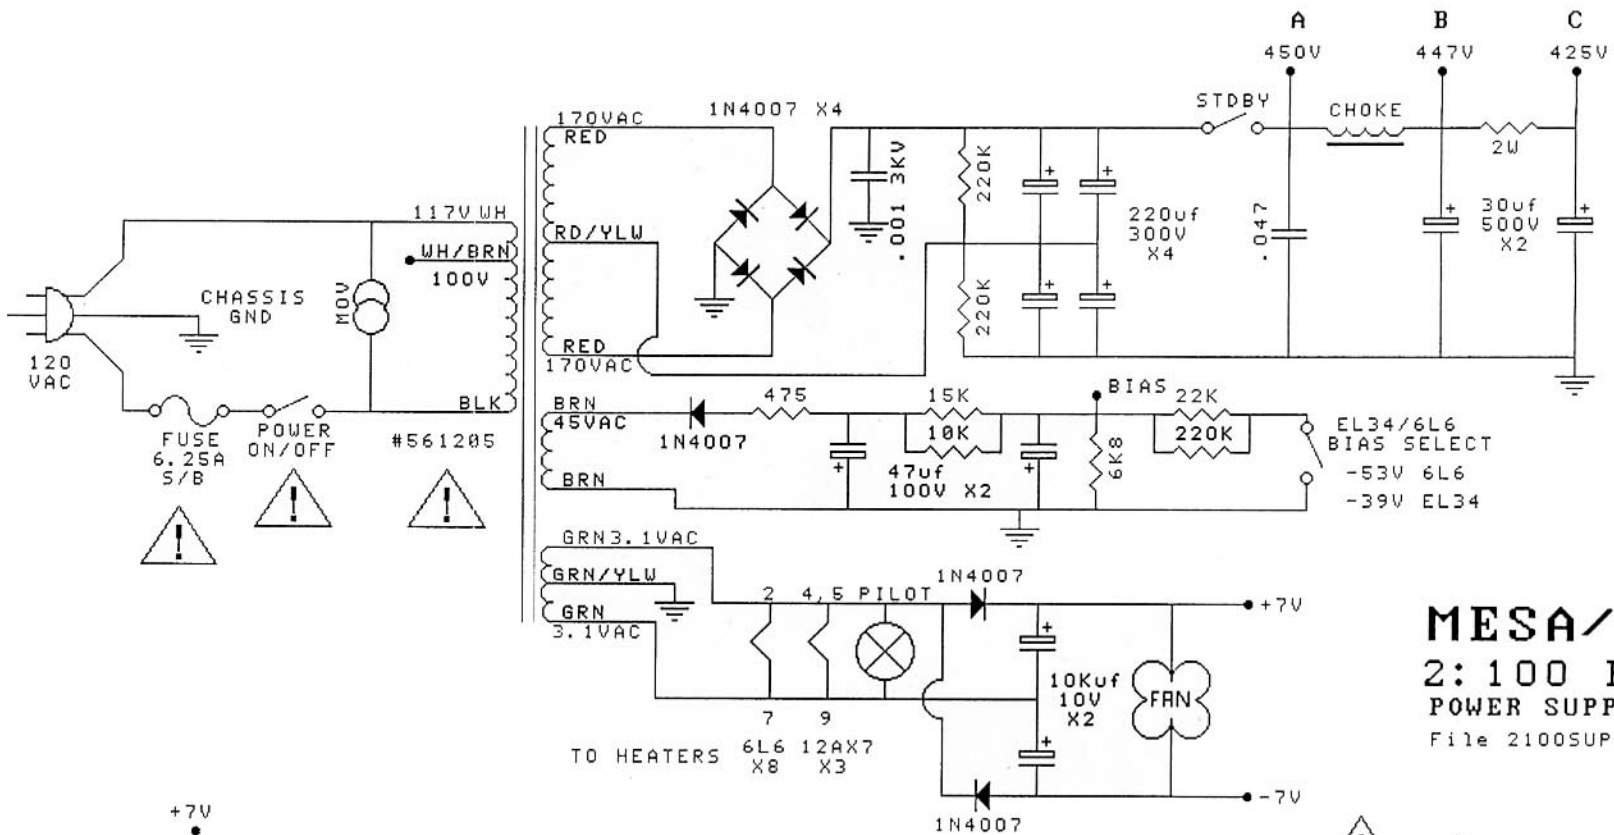

MESA/BOOGIE[®]

Recto 2:100 Power Amp

MESA/BOOGIE

2:100 POWER AMP
POWER SUPP/SW MATRIX

File 2100SUPP.S01

MESA/BOOGIE

2:100 POWER AMP

SIGNAL PATH
File 2100.S01