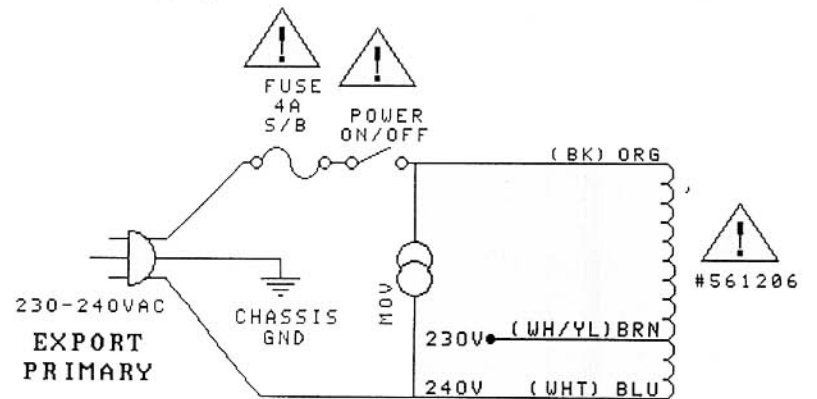

MESA/BOOGIE[®]

Recto 2:100 Power Amp

MESA/BOOGIE

2:100 POWER AMP
POWER SUPP/SW MATRIX

File 2100SUPP.S01

MESA/BOOGIE

2:100 POWER AMP

SIGNAL PATH
File 2100.S01