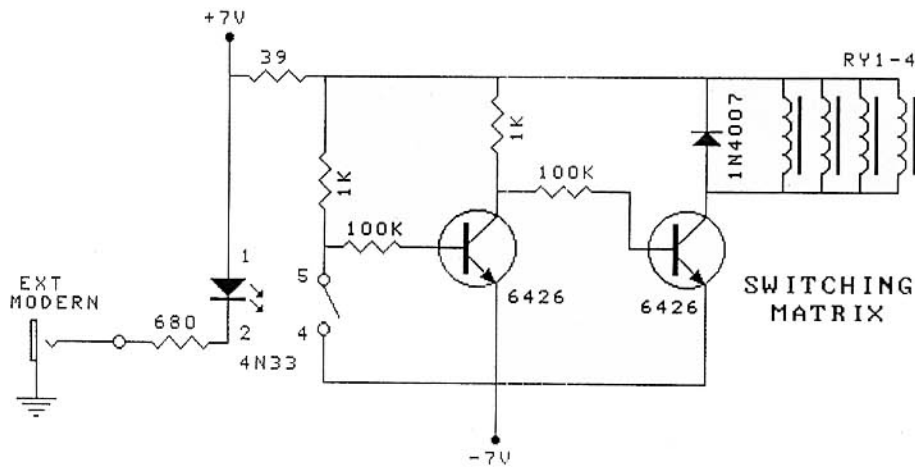

MESA/BOOGIE[®]

Recto 2:100 Power Amp

MESA/BOOGIE

2:100 POWER AMP
POWER SUPP/SW MATRIX

File 2100SUPP.S01

MESA/BOOGIE

2:100 POWER AMP

SIGNAL PATH
File 2100.S01