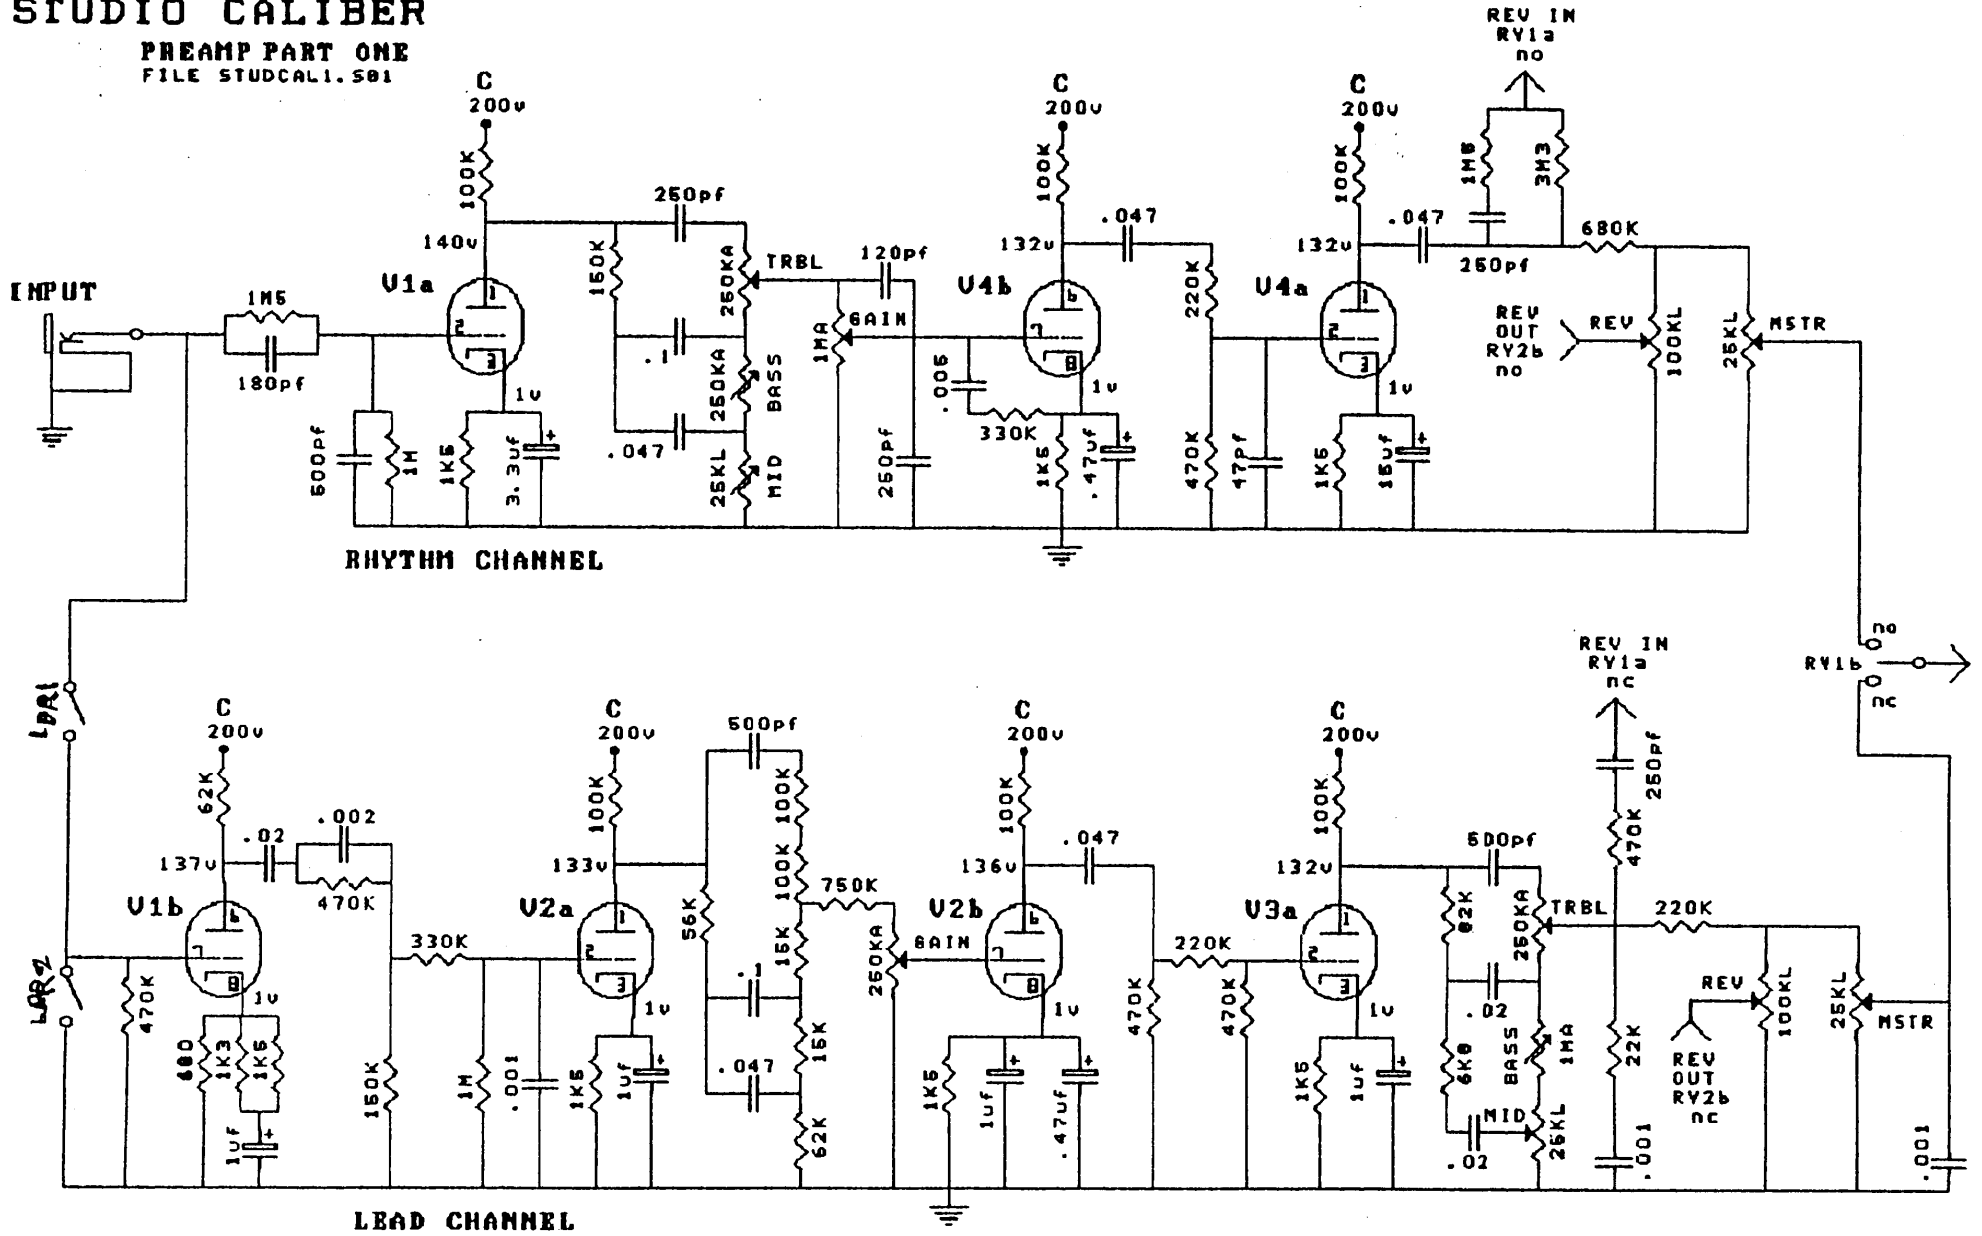

MESA-BOOGIE STUDIO CALIBER

PREAMP PART ONE
FILE STUCCAL1.501

STUDIO
PREAMP

V5
B O A
V5 B: rev. send
V5 A: rev. receive

V4
B O A
main
outs

V3
B O A
lead drive
tube

V2
B O A
V2b: reverb mix
EA send /
V2a: 3rd triode
(rhythm)
other
triode
(after V5, lead)

V1
B O A
input
+
tone