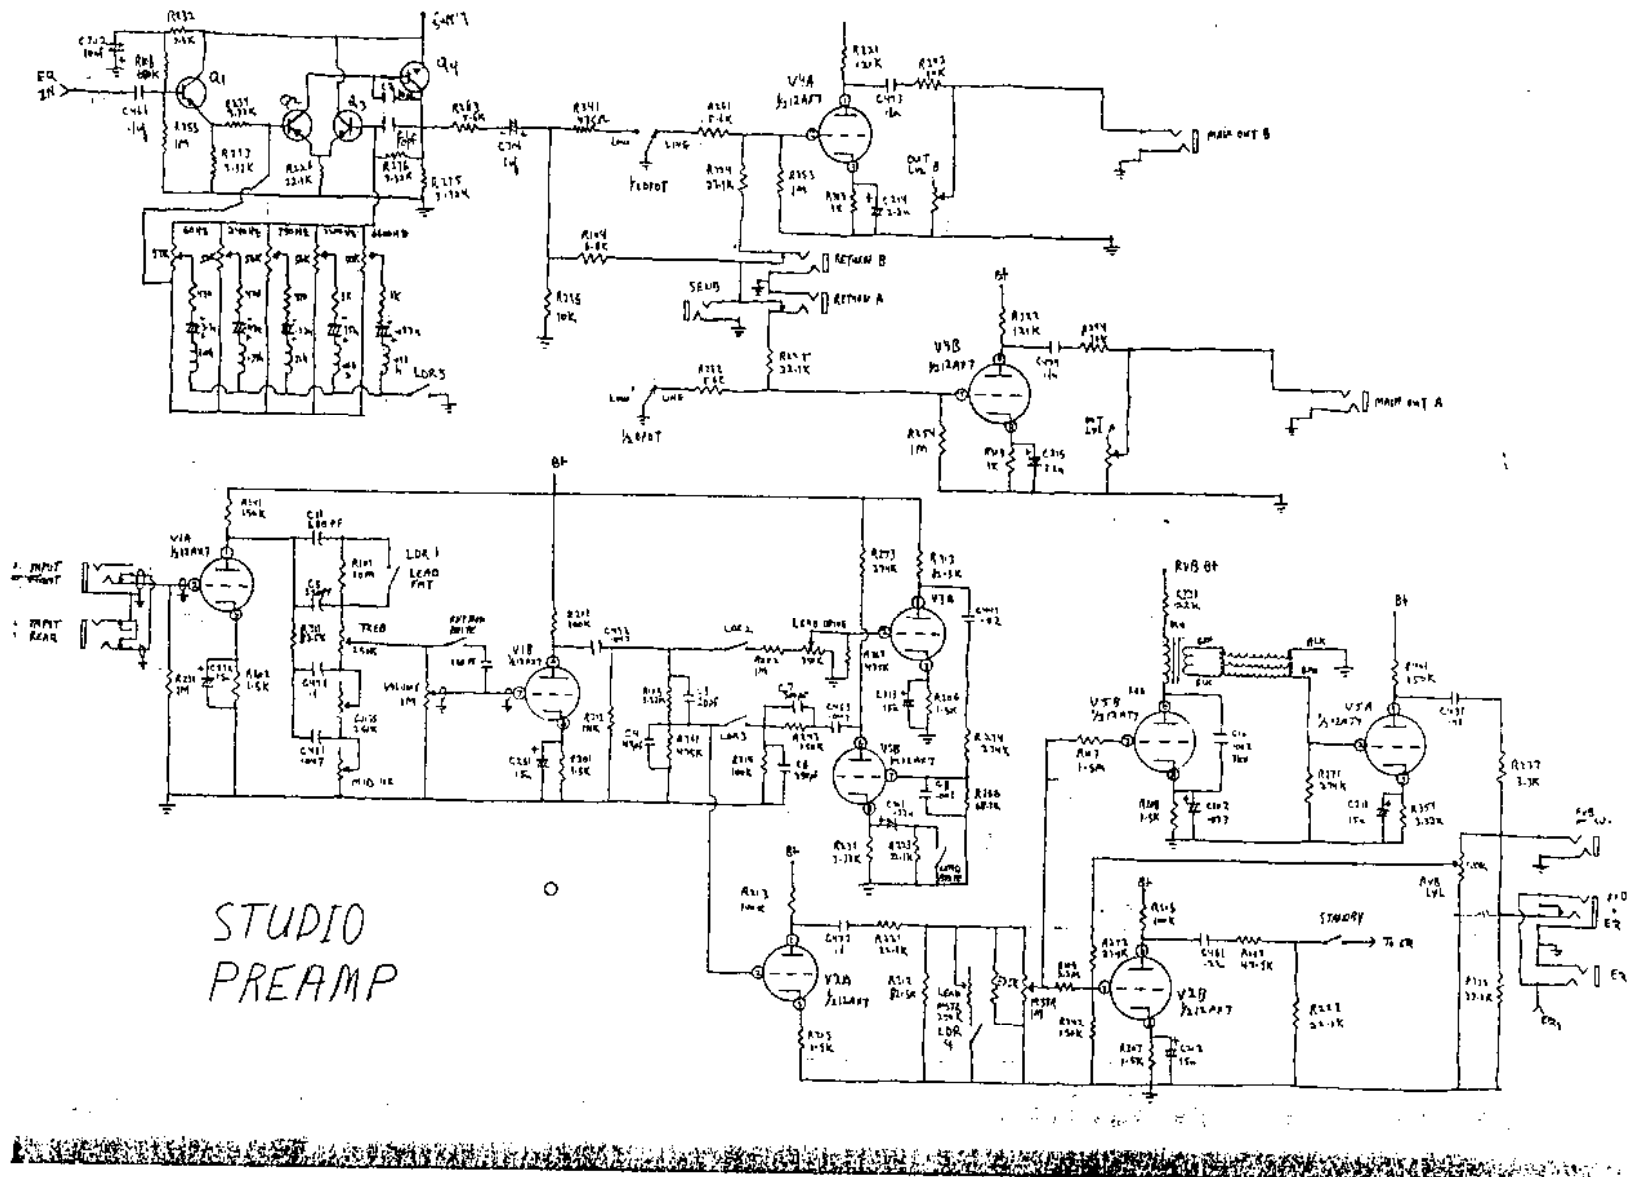

MESA-BOOGIE STUDIO CALIBER

PREAMP PART ONE
FILE STUCCAL1.501

STUDIO
PREAMP

V5
B O A
V5 B: rev. send
V5 A: rev. receive

V4
B O A
main
outs

V3
B O A
lead drive
tube

V2
B O A
V2b: reverb mix
EA send /
V2a: 3rd triode
(rhythm)
other
triode
(after V5, lead)

V1
B O A
input
+
tone