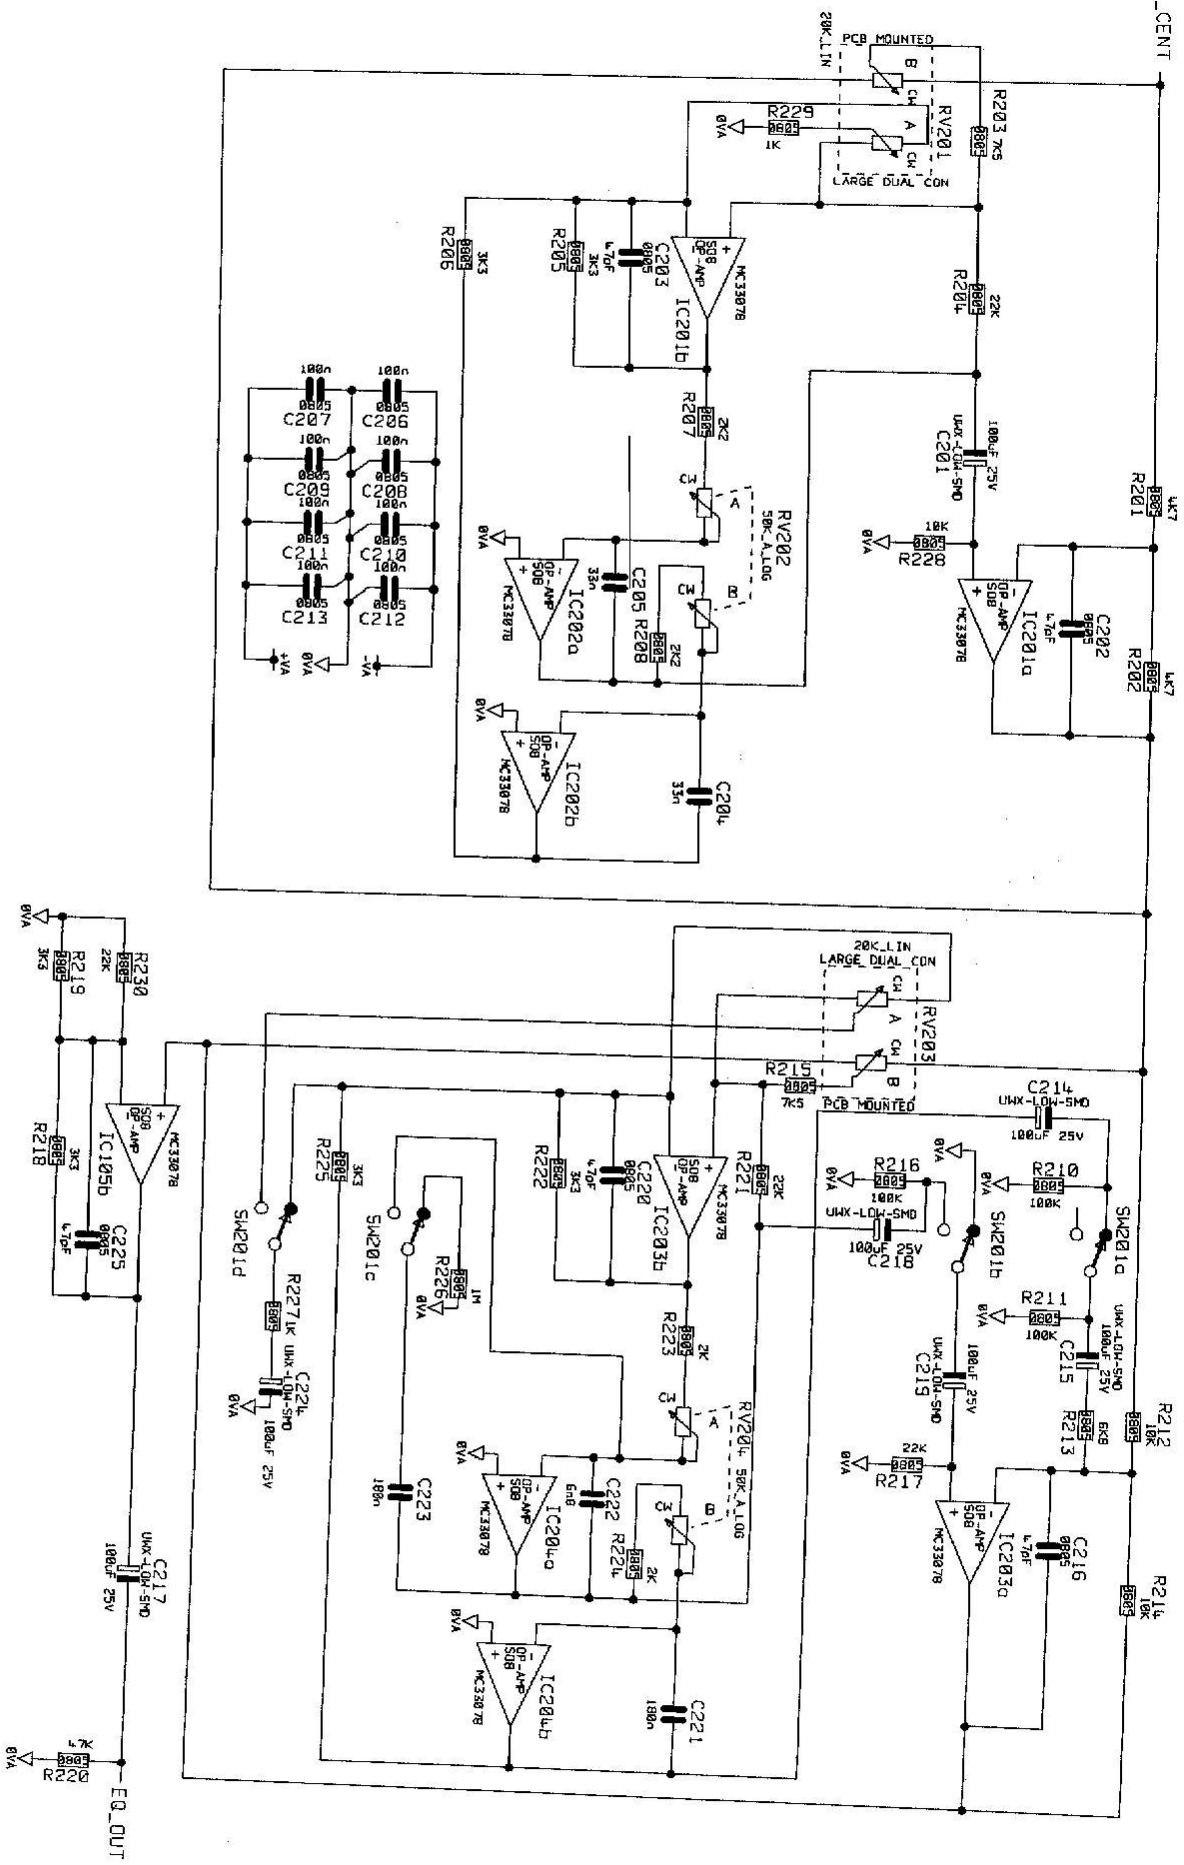

EQ_CENT

See ECN2165 for Iss2.1 changes. AA 6.1.2000

Library Ref.

NL000005
PAD00005

Drawn: A.C.

Checked: T.G

BOARD No. B2908-2

UNIT: H 3000

DWG No. PCX30-2908-02

LOW MID AND BASS EQ

2 OF 2

ISSUE: 2.1 | DATE: 15.04.99