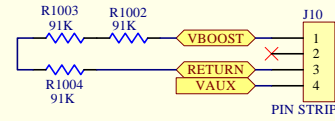

ALTRI COMPONENTI PRESENTI IN SM00052

QALSV13

QAMSV13

QAMSV13

Title Q SCHV 13		Powersoft s.r.l. Via E. Conti, 5 50018 Casellina - Scandicci Italy www.powersoft.it	
Size: A4	Number: 1.0	Revision: 1.0	
Date: 13-Jul-2001	Time: 14:57:18	Sheet 1 of 1	
File: SCH.Q_SCHV_13EN.01.SCH			