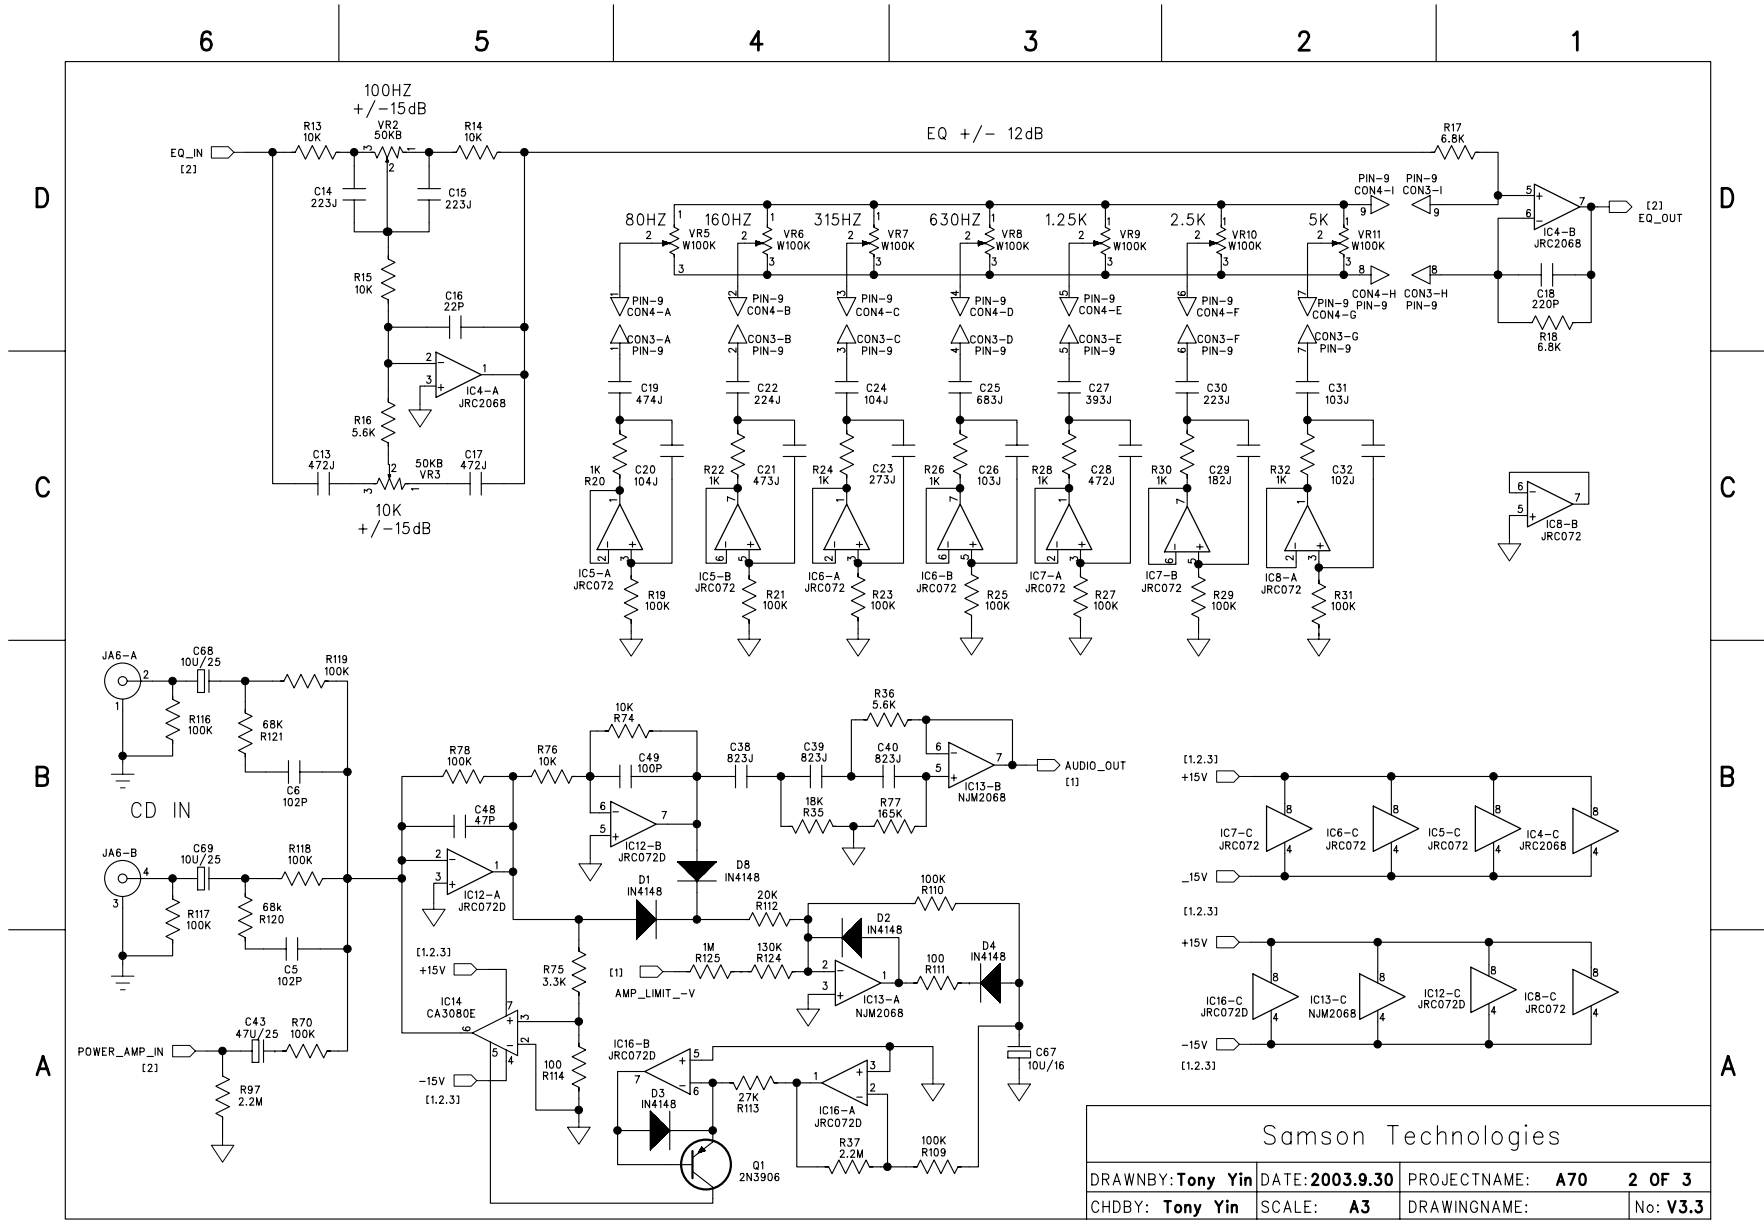

Samson Technologies			
DRAWNBY: Tony Yin	DATE: 2003.9.30	PROJECTNAME: A70	1 OF 3
CHDBY: Tony Yin	SCALE: A3	DRAWINGNAME:	No: V3.3

Samson Technologies

DRAWN BY: Tony Yin	DATE: 2003.9.30	PROJECT NAME: A70	2 OF 3
CHD BY: Tony Yin	SCALE: A3	DRAWING NAME:	No: V3.3

Samson Technologies

DRAWNBY: Tony Yin	DATE: 2003.9.30	PROJECTNAME: A70	3 OF 3
CHDBY: Tony Yin	SCALE: A3	DRAWINGNAME:	No: V3.3