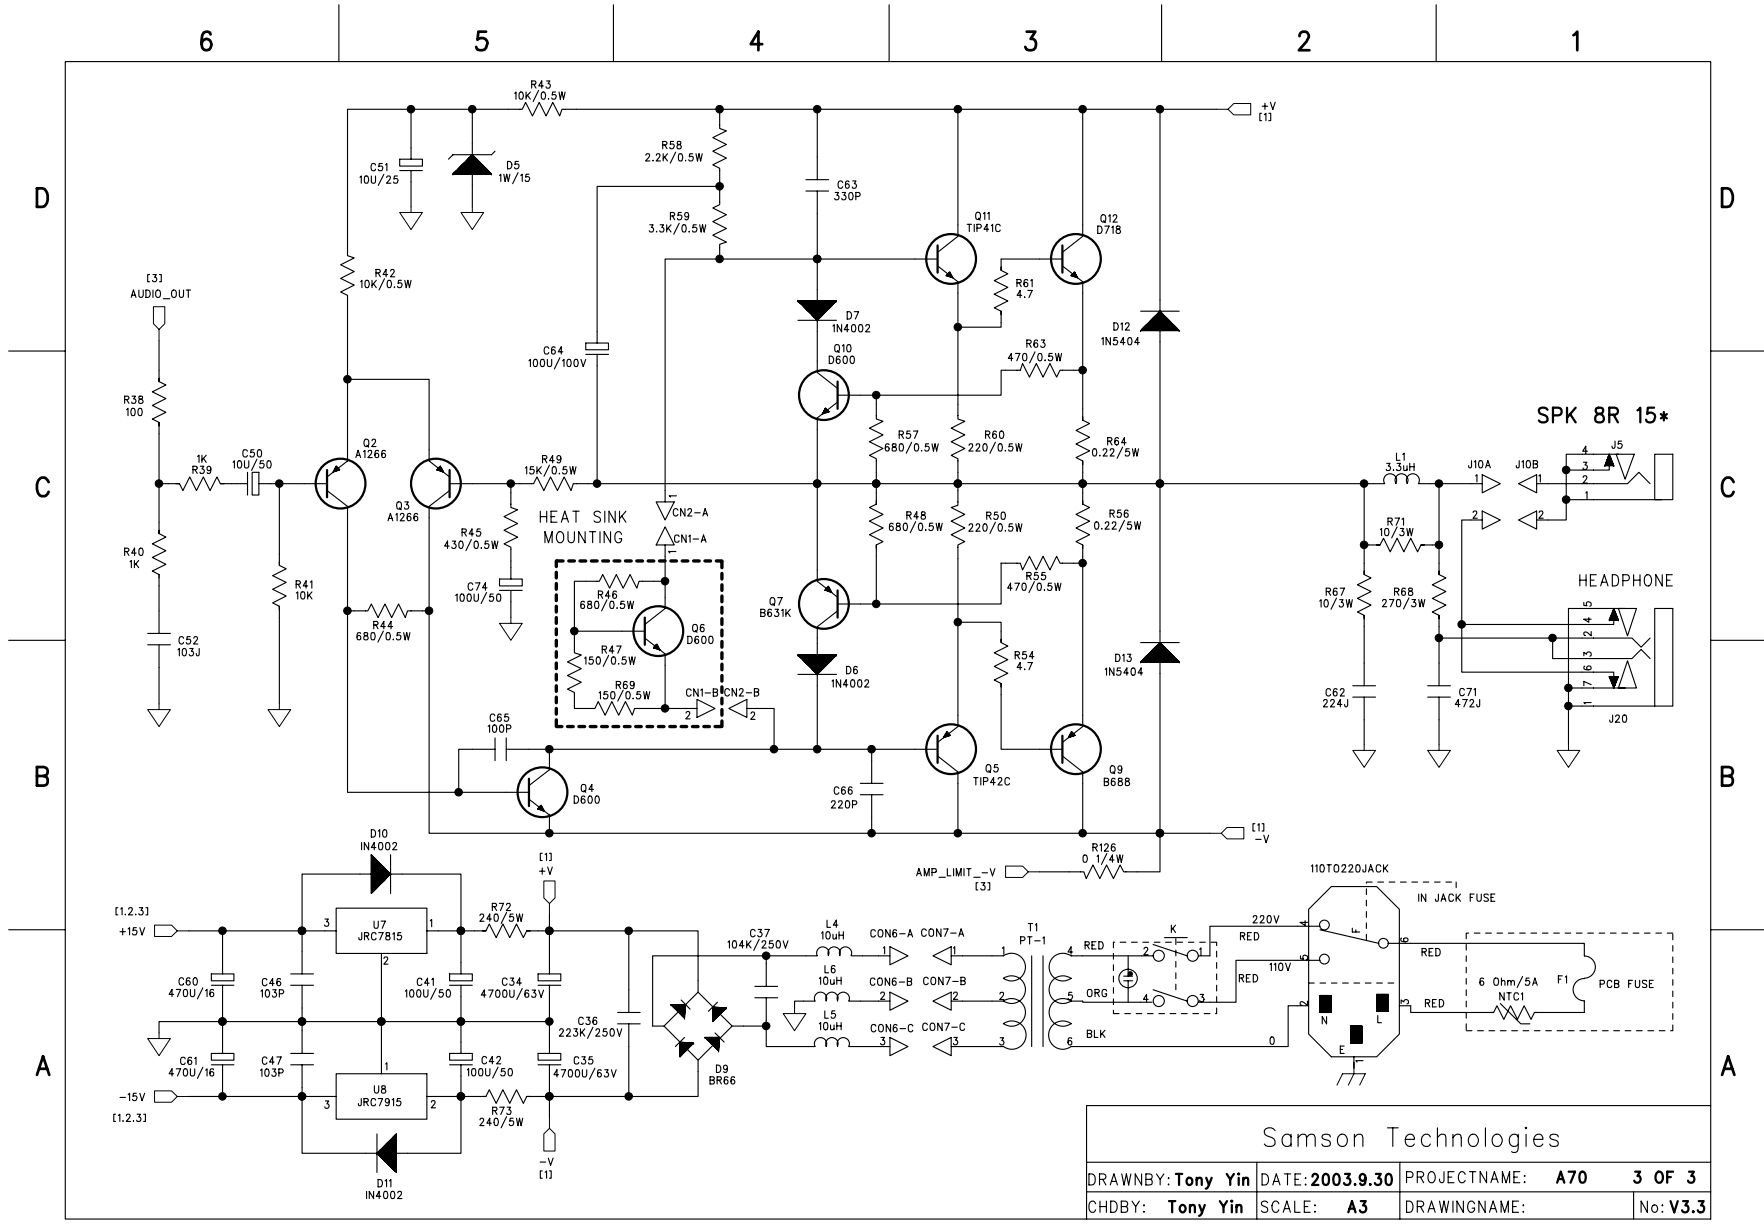

Samson Technologies			
DRAWNBY: Tony Yin	DATE: 2003.9.30	PROJECTNAME: A70	1 OF 3
CHDBY: Tony Yin	SCALE: A3	DRAWINGNAME:	No: V3.3

Samson Technologies

DRAWN BY: Tony Yin	DATE: 2003.9.30	PROJECT NAME: A70	2 OF 3
CHD BY: Tony Yin	SCALE: A3	DRAWING NAME:	No: V3.3

Samson Technologies

DRAWNBY: Tony Yin	DATE: 2003.9.30	PROJECTNAME: A70	3 OF 3
CHDBY: Tony Yin	SCALE: A3	DRAWINGNAME:	No: V3.3