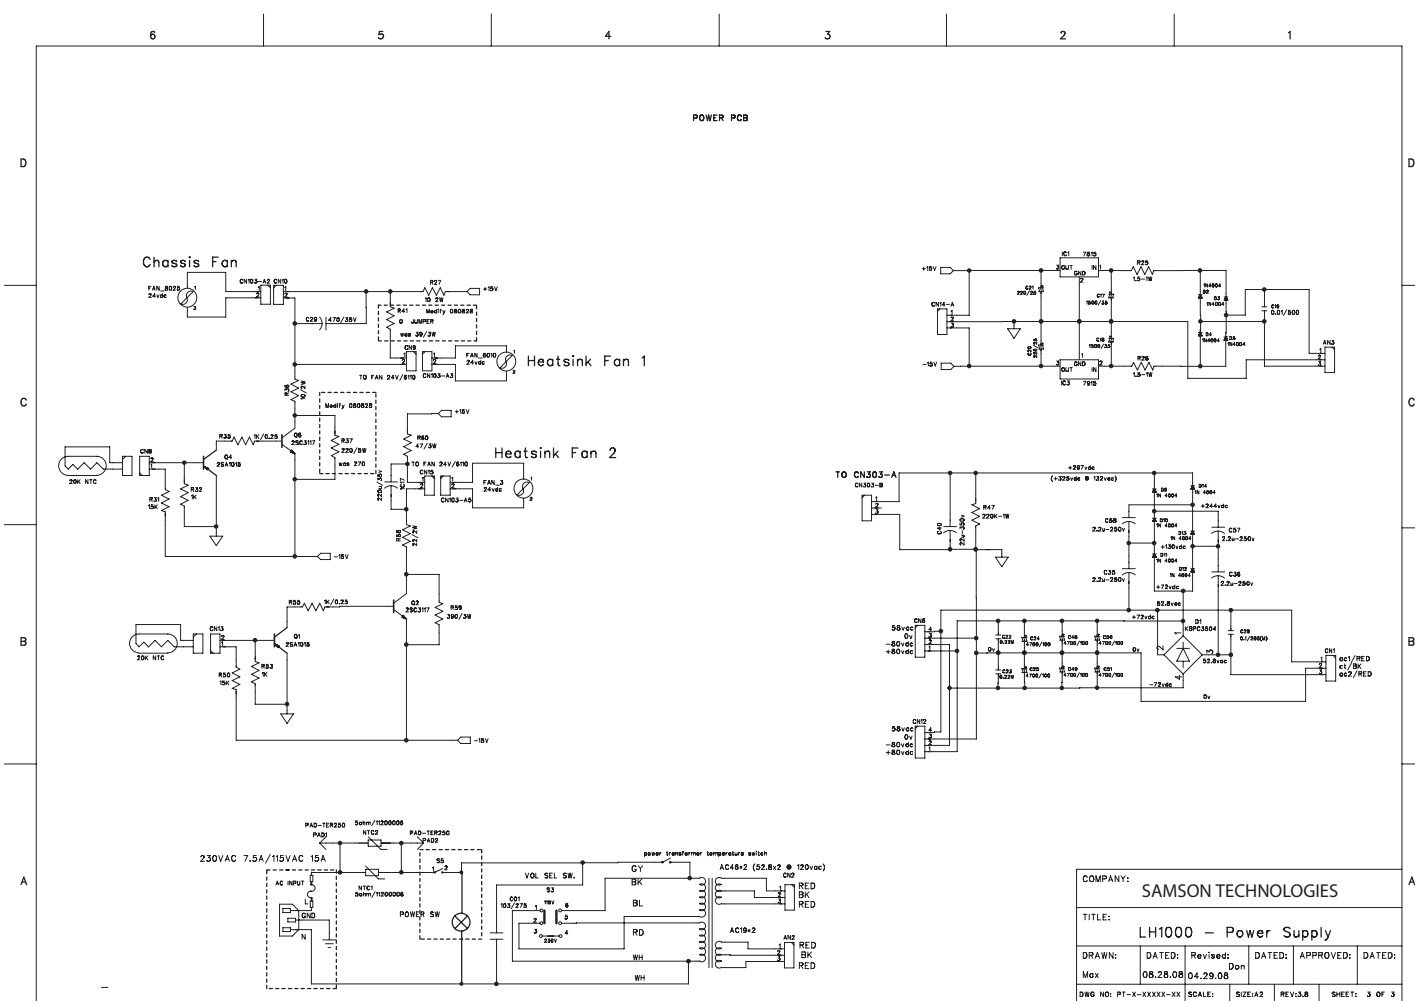

COMPANY: SAMSON TECHNOLOGIES

TITLE: LH1000 - Preamp

DRAWN: Max	DATED: 08.28.08	Revised: 04.29.08	DATED: Dan	APPROVED:	DATED:
DWG NO: PT-X-XXXX-X	SCALE:	SIZE: A2	REV: 3.8	SHEET: 1 OF 3	

COMPANY: SAMSON TECHNOLOGIES					
TITLE: LH1000 - Power Supply					
DRAWN:	DATED:	Revised:	DATED:	APPROVED:	DATED:
Max	08.28.08	04.29.08	Dgn		
DWG NO: PT-X-XXXX-XK	SCALE:	SIZE:A2	REV:3.8	SHEET: 3 OF 3	