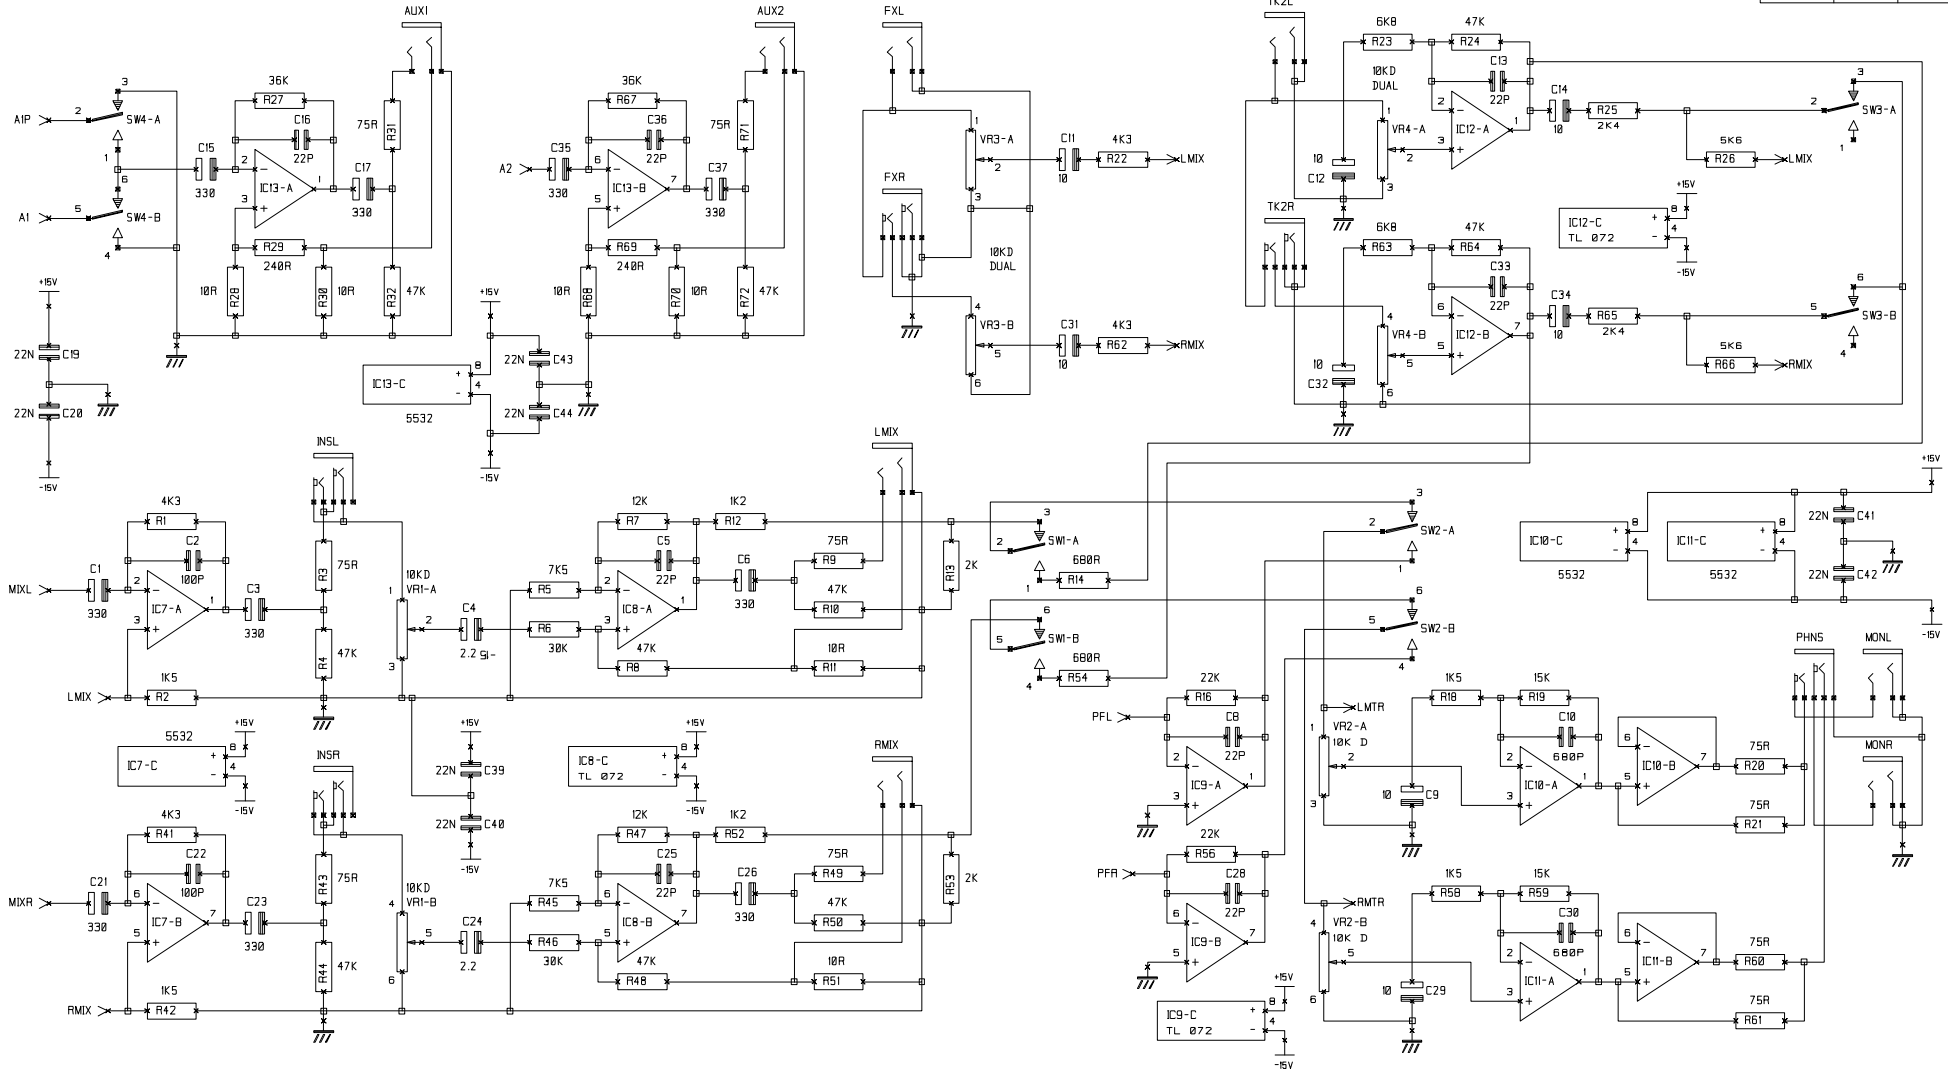

NOTES

NOTES

DRN	GHB	TITLE	FOLIO LITE MONO INPUT
		DRG NO.	ED3445A

NOTES

NOTES

DRN. GHB	TITLE
	FOLIO LITE STEREO INPUT
	DRG NO ED3445B

NOTES

NOTES

DRN.	GHB	TITLE	FOLIO LITE MASTER 1
		DRG NO	ED 3445C

NOTES

NOTES

DRN. GHB

TITLE
**FOLIO LITE
 MASTER 2**

DRG NO
 ED 3445D

SHT 4 OF 4