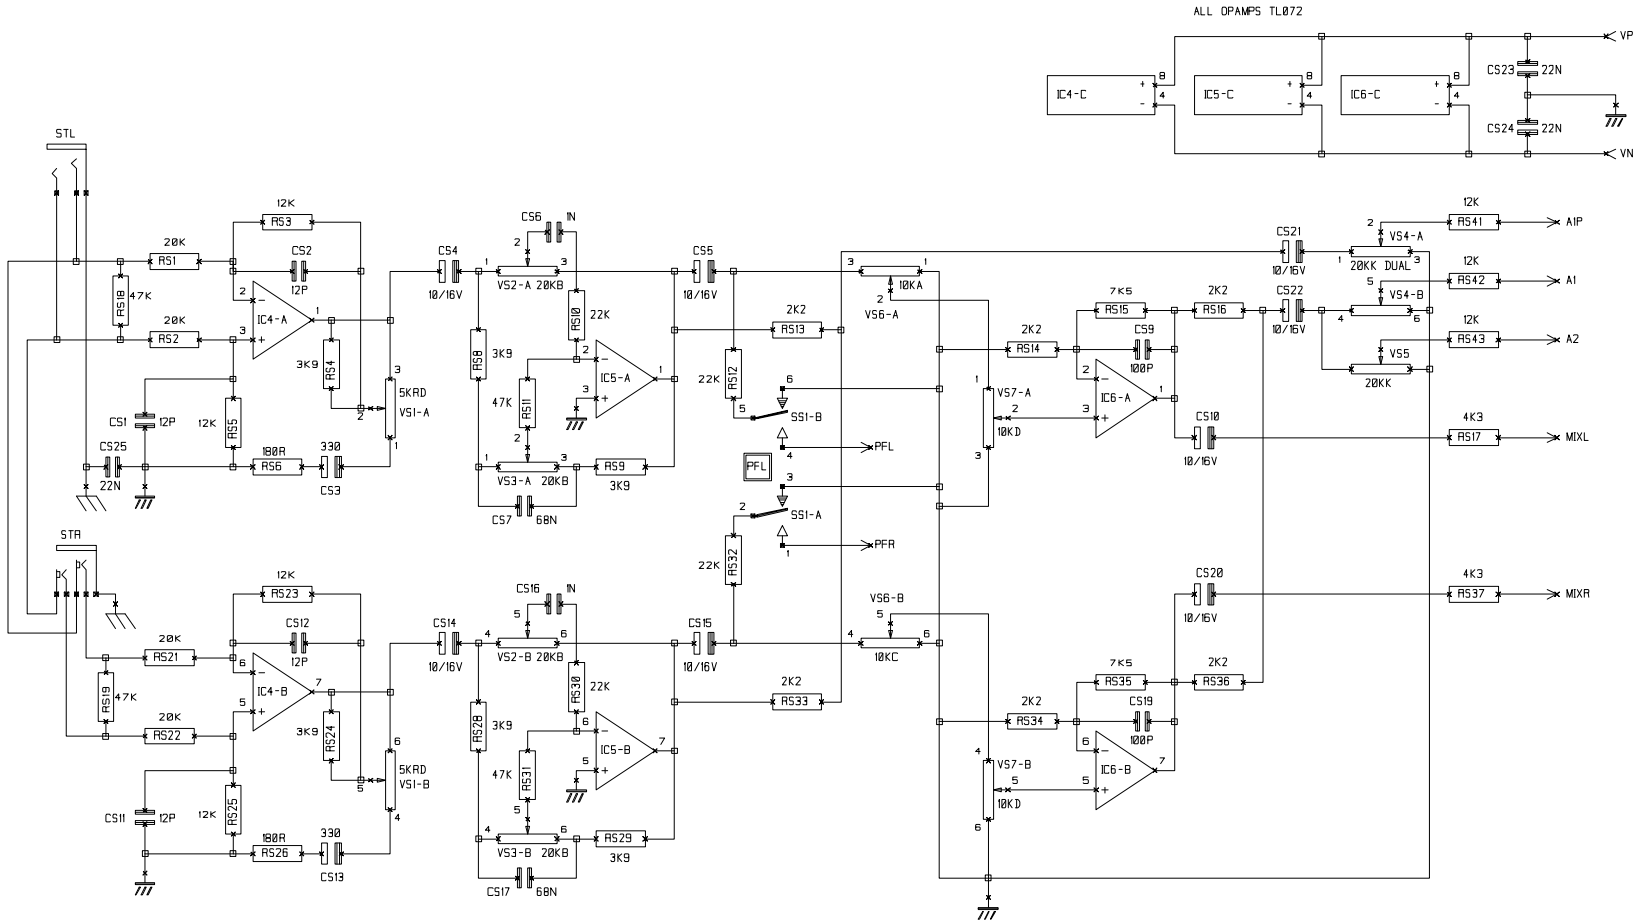

NOTES

NOTES

DRN	GHB	TITLE	FOLIO LITE MONO INPUT
		DRG NO.	ED3445A

NOTES

NOTES

DRN. GHB	TITLE
	FOLIO LITE STEREO INPUT
	DRG NO ED3445B

NOTES

NOTES

DRN.	GHB	TITLE	FOLIO LITE MASTER 1
		DRG NO	ED 3445C

NOTES

NOTES

DRN. GHB

TITLE
**FOLIO LITE
 MASTER 2**

DRG NO
 ED 3445D

SHT 4 OF 4