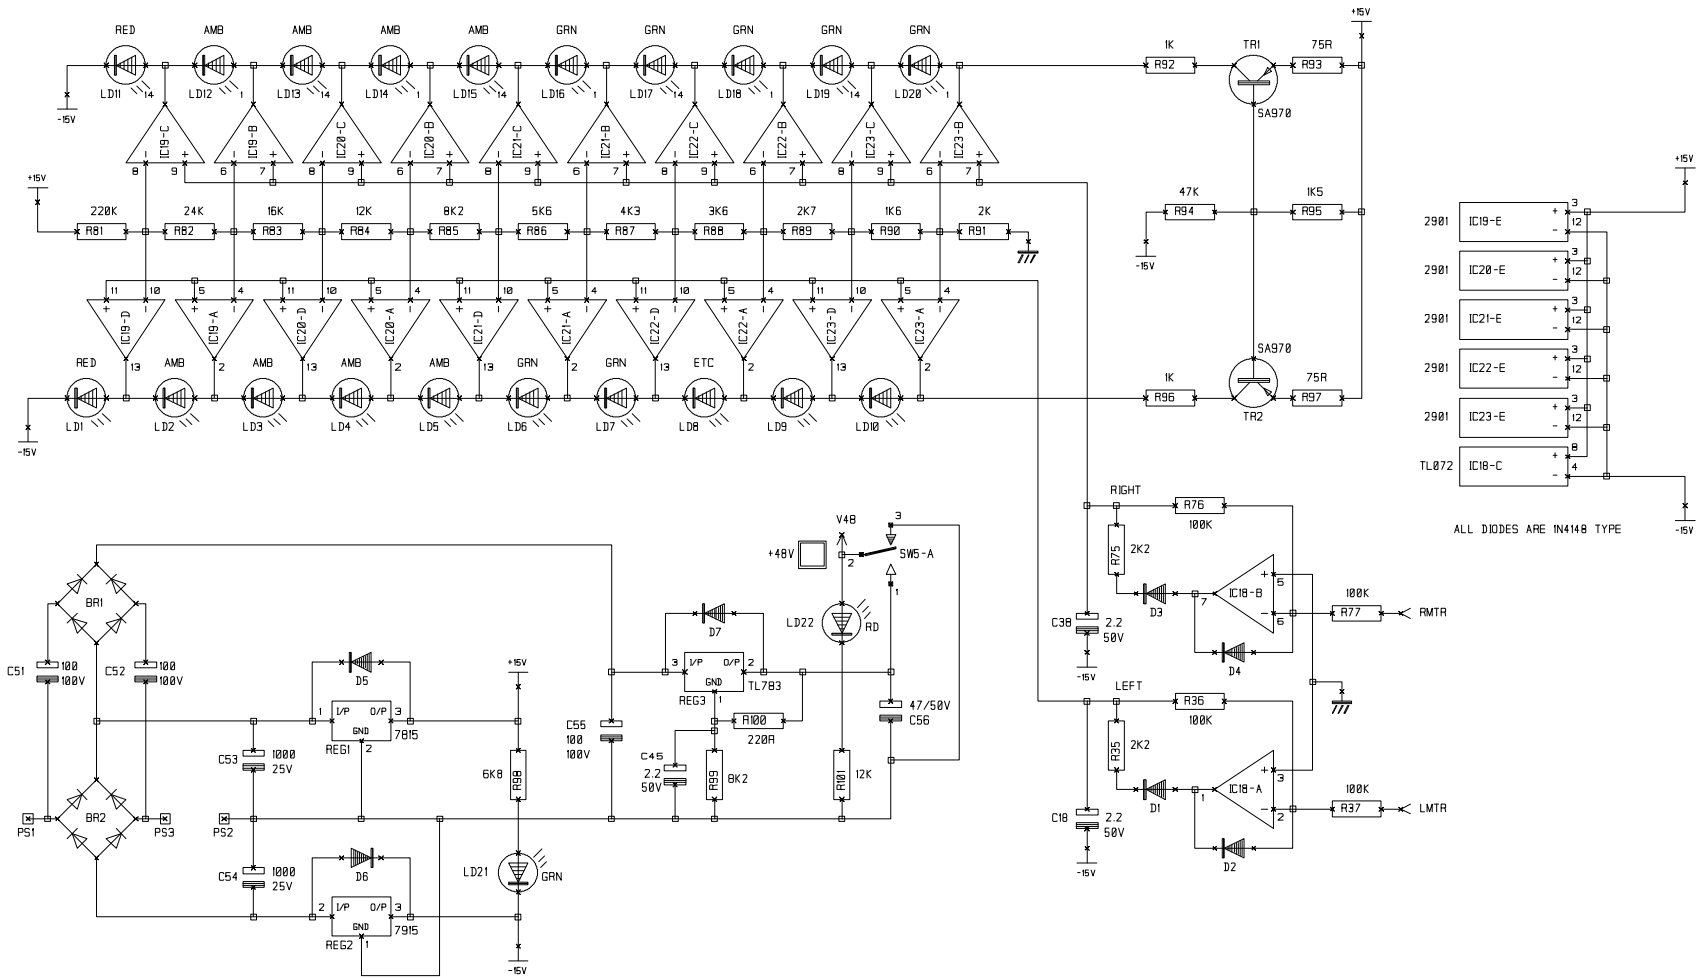

NOTES

NOTES

DRN	GHB	TITLE	FOLIO LITE MONO INPUT
		DRG NO.	ED3445A

NOTES

NOTES

DRN. GHB	TITLE
	FOLIO LITE STEREO INPUT
	DRG NO ED3445B

NOTES

NOTES

DRN.	GHB	TITLE	FOLIO LITE MASTER 1
		DRG NO	ED 3445C

NOTES

NOTES

DRN. GHB

TITLE
**FOLIO LITE
 MASTER 2**

DRG NO
 ED 3445D

SHT 4 OF 4