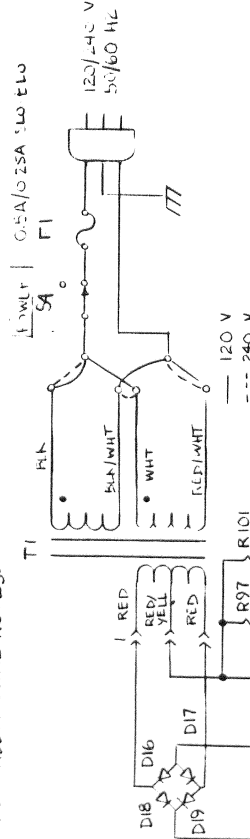

LOG CONVERTER - U16

ALL RESISTORS IN U2 -
 78A33/LM3046
 VDD - P3
 VSS - P5
 GND - P1

INPUT
 OFFSET

OUTPUT

- NOTES - UNLESS OTHERWISE STATED:
1. RESISTORS IN OHMS, 1/4 W, 5%, EXCEPT * MEANS 1%. CAPACITORS IN MFD/VOLTS. CAP REF. DESIGNATORS < 100 ARE IN BOTH CHANNELS; > 100 ARE IN ONE CHANNEL ONLY OR IN POWER SUPPLY.
 2. ON SEPARATE PCB ASS'YS, "P" MEANS PIN, NUMBERED FROM FRONT.
 3. SEE SHEET 1 FOR ADDITIONAL NOTES.

GAIN RED. DISPLAY

CONTROL VOLTAGE
 VDD ≈ +7.6VDC
 VSS ≈ -7.6VDC

— SEE SH1 —

REVISIONS	DATE	BY	CHEKED
RELEASED FOR PRODUCTION			
SYMETRIX, INC.			
MATERIAL: SCHEMATIC, 522			
NO. REVISIONS	SCALE	NAME	
DRAWN BY: [Signature]		DRAWING NO. 170125	
DATE: 12-23-85		REV. 1	
CHECKED: EMM N. S.			
DATE: 1-11-86			