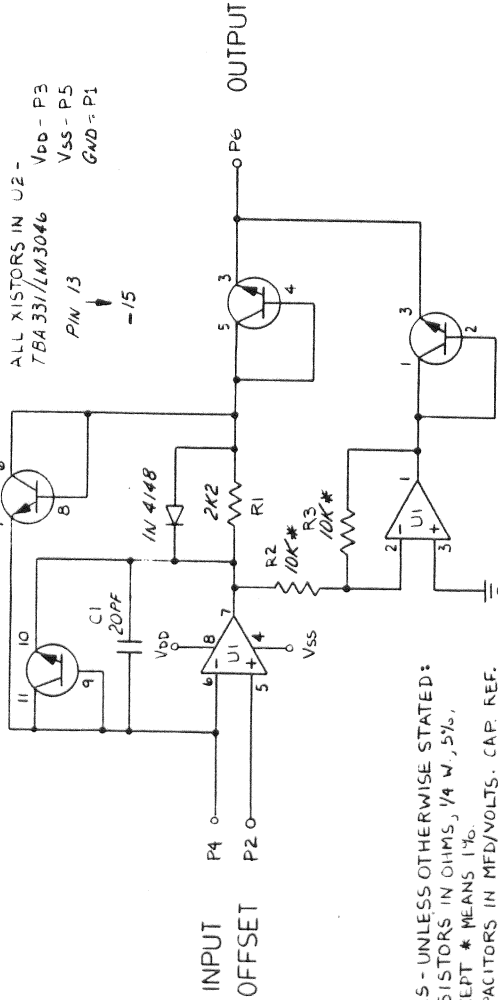

LOG CONVERTER - U16

ALL RESISTORS IN U2 -
 78A33/LM3046
 VDD - P3
 VSS - P5
 GND - P1

INPUT
 OFFSET

OUTPUT

- NOTES - UNLESS OTHERWISE STATED:
1. RESISTORS IN OHMS, 1/4 W, 5%, EXCEPT * MEANS 1%. CAPACITORS IN MFD/VOLTS. CAP REF. DESIGNATORS < 100 ARE IN BOTH CHANNELS; > 100 ARE IN ONE CHANNEL ONLY OR IN POWER SUPPLY.
 2. ON SEPARATE PCB ASS'YS, "P" MEANS PIN, NUMBERED FROM FRONT.
 3. SEE SHEET 1 FOR ADDITIONAL NOTES.

GAIN RED. DISPLAY

CONTROL VOLTAGE
 VDD ≈ +7.6VDC
 VSS ≈ -7.6VDC

— SEE SH1 —

REVISIONS	DATE	BY	CHEKED
RELEASED FOR PRODUCTION			
SYMETRIX, INC.			
MATERIAL: SCHEMATIC, 522			
NO. REVISIONS	SCALE	NAME	
DRAWN BY: [Signature]		DRAWING NO. 170125	
DATE: 12-23-85		REV. 1	
CHECKED: EMM N. S.			
DATE: 1-11-86			