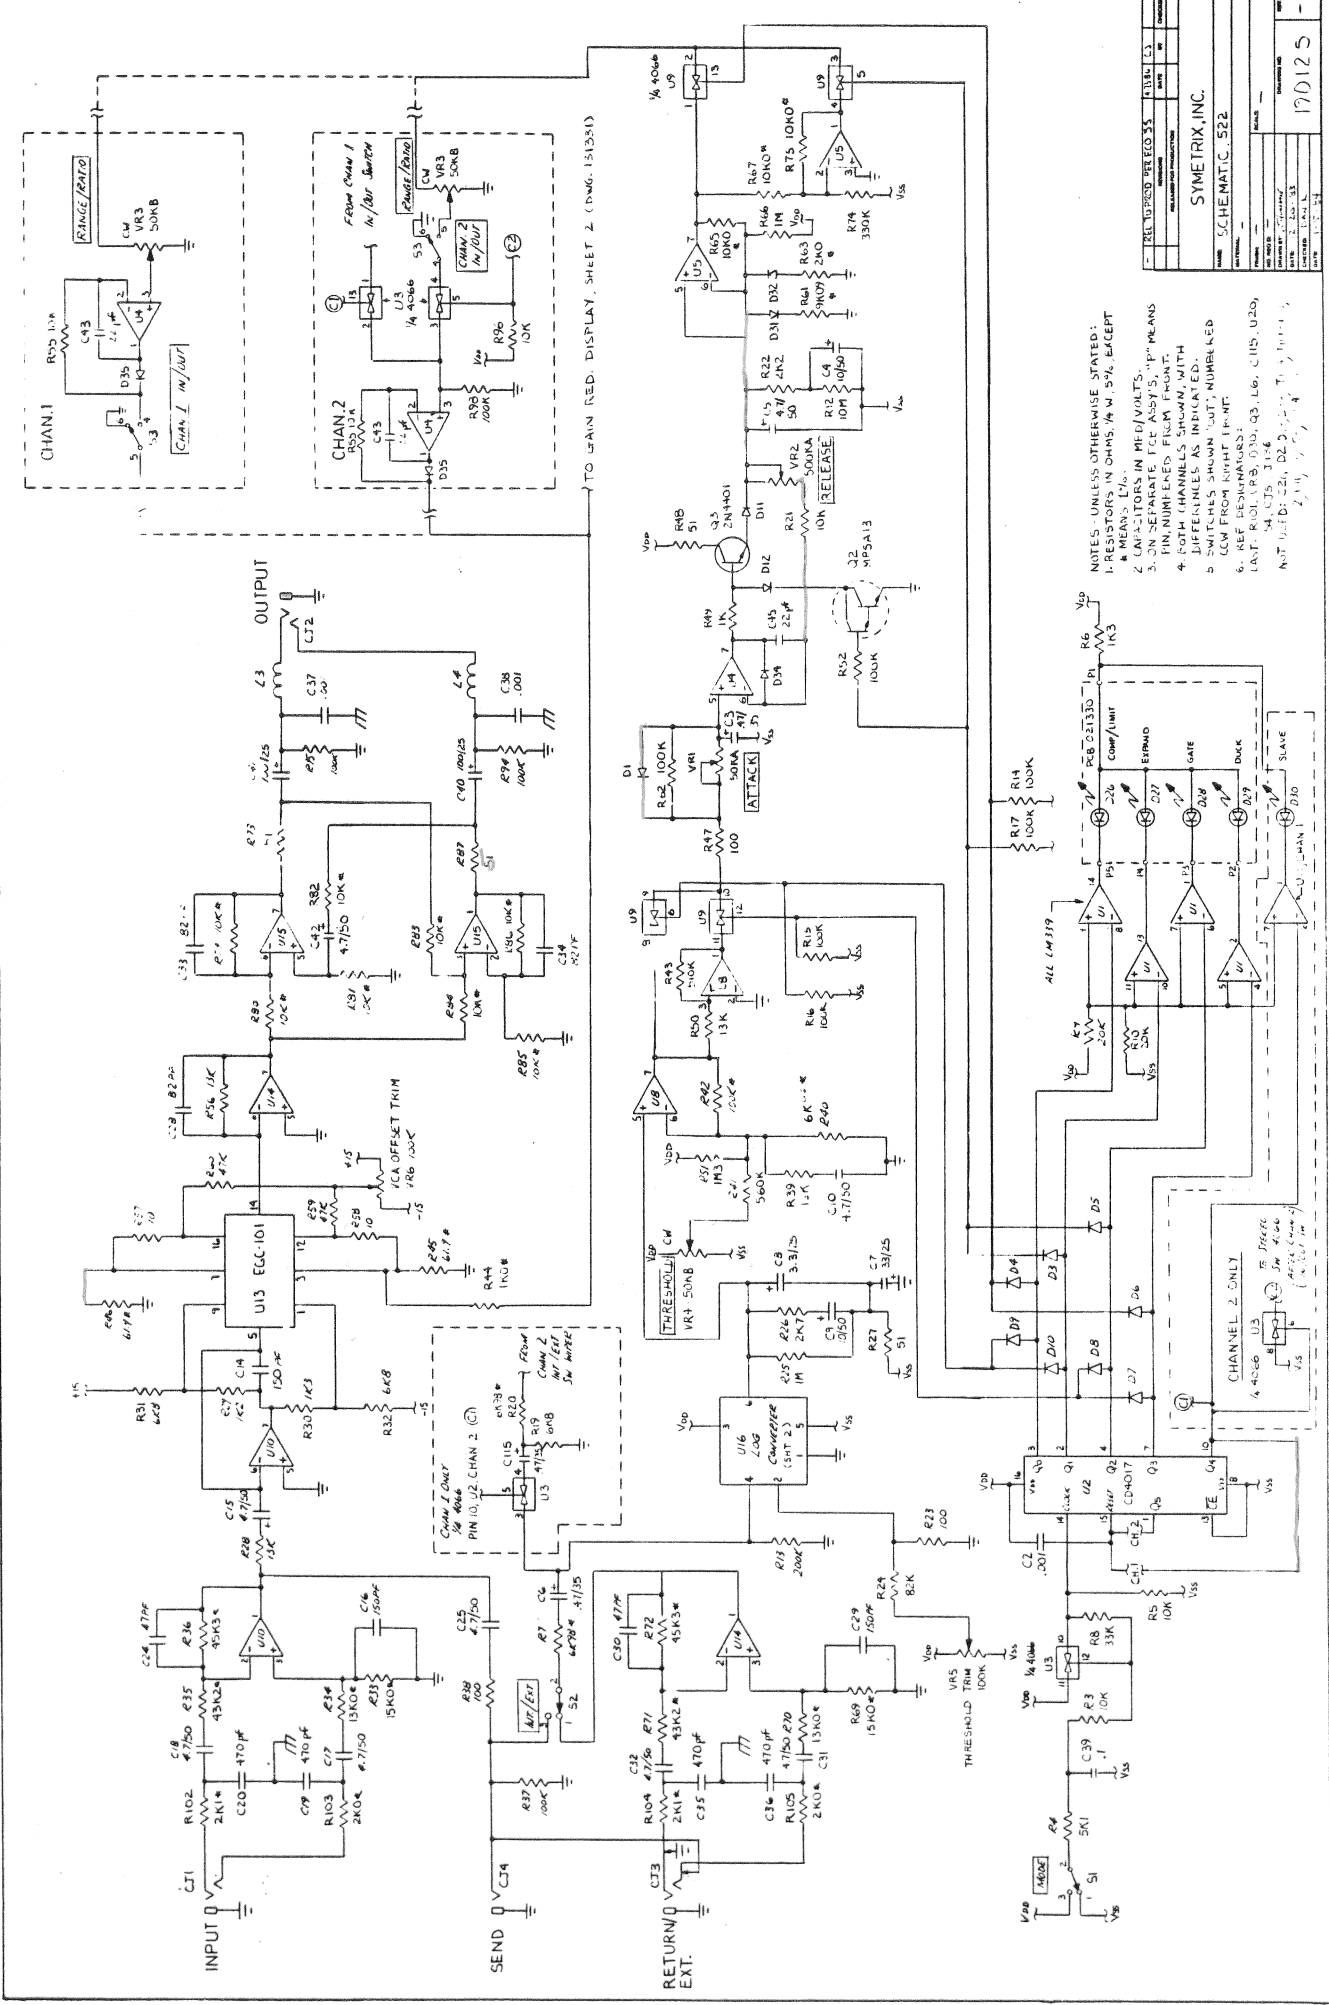

072020

REV	DATE	BY	CHKD	APP'D
1				
2				
3				
4				
5				
6				
7				
8				
9				
10				
11				
12				
13				
14				
15				
16				
17				
18				
19				
20				
21				
22				
23				
24				
25				
26				
27				
28				
29				
30				
31				
32				
33				
34				
35				
36				
37				
38				
39				
40				
41				
42				
43				
44				
45				
46				
47				
48				
49				
50				
51				
52				
53				
54				
55				
56				
57				
58				
59				
60				
61				
62				
63				
64				
65				
66				
67				
68				
69				
70				
71				
72				
73				
74				
75				
76				
77				
78				
79				
80				
81				
82				
83				
84				
85				
86				
87				
88				
89				
90				
91				
92				
93				
94				
95				
96				
97				
98				
99				
100				

SYMETRIX INC.

170125