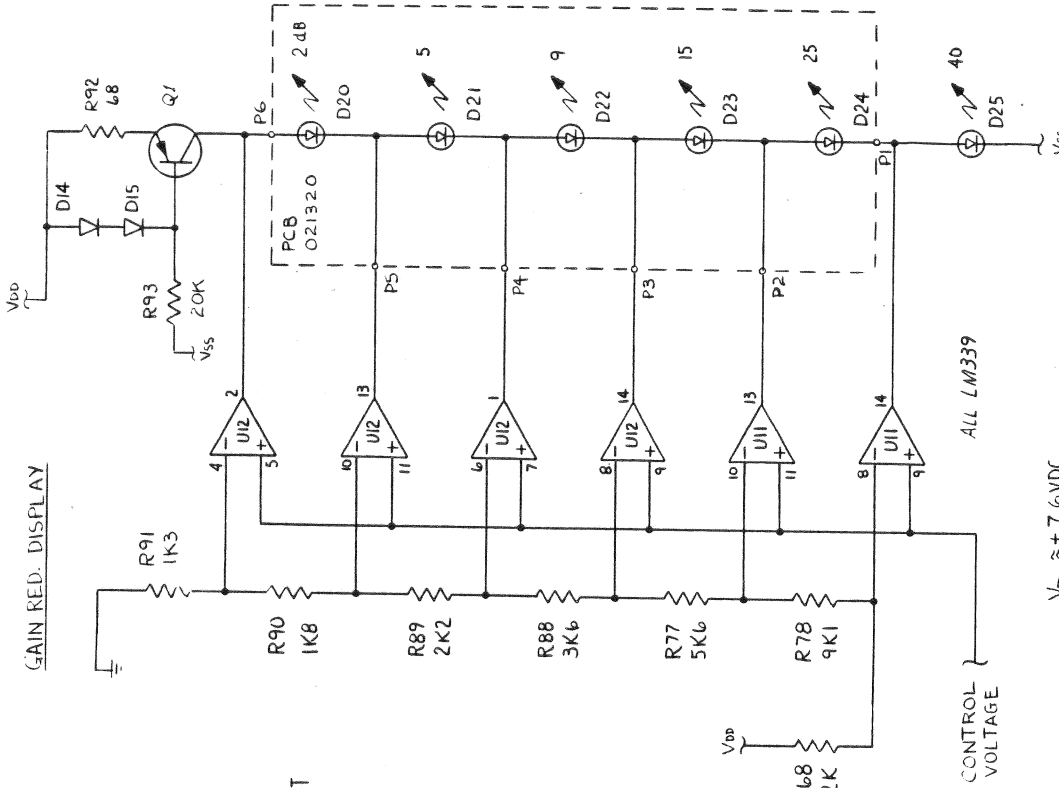

LOG CONVERTER - U16

ALL RESISTORS IN U2 -
 78A33/LM3046
 VDD - P3
 VSS - P5
 GND - P1

INPUT
 OFFSET

OUTPUT

- NOTES - UNLESS OTHERWISE STATED:
1. RESISTORS IN OHMS, 1/4 W, 5%, EXCEPT * MEANS 1%. CAPACITORS IN MFD/VOLTS. CAP REF. DESIGNATORS < 100 ARE IN BOTH CHANNELS; > 100 ARE IN ONE CHANNEL ONLY OR IN POWER SUPPLY.
 2. ON SEPARATE PCB ASS'YS, "P" MEANS PIN, NUMBERED FROM FRONT.
 3. SEE SHEET 1 FOR ADDITIONAL NOTES.

GAIN RED. DISPLAY

CONTROL VOLTAGE
 VDD ≈ +7.6VDC
 VSS ≈ -7.6VDC

— SEE SH1 —

REVISIONS	DATE	BY	CHEKED
RELEASED FOR PRODUCTION			
SYMETRIX, INC.			
MATERIAL: SCHEMATIC, 522			
NO. REVISIONS	SCALE	NAME	
DRAWN BY: [Signature]		DRAWING NO. 170125	
DATE: 12-23-85		REV. 1	
CHECKED: EMM N. S.			
DATE: 1-11-86			