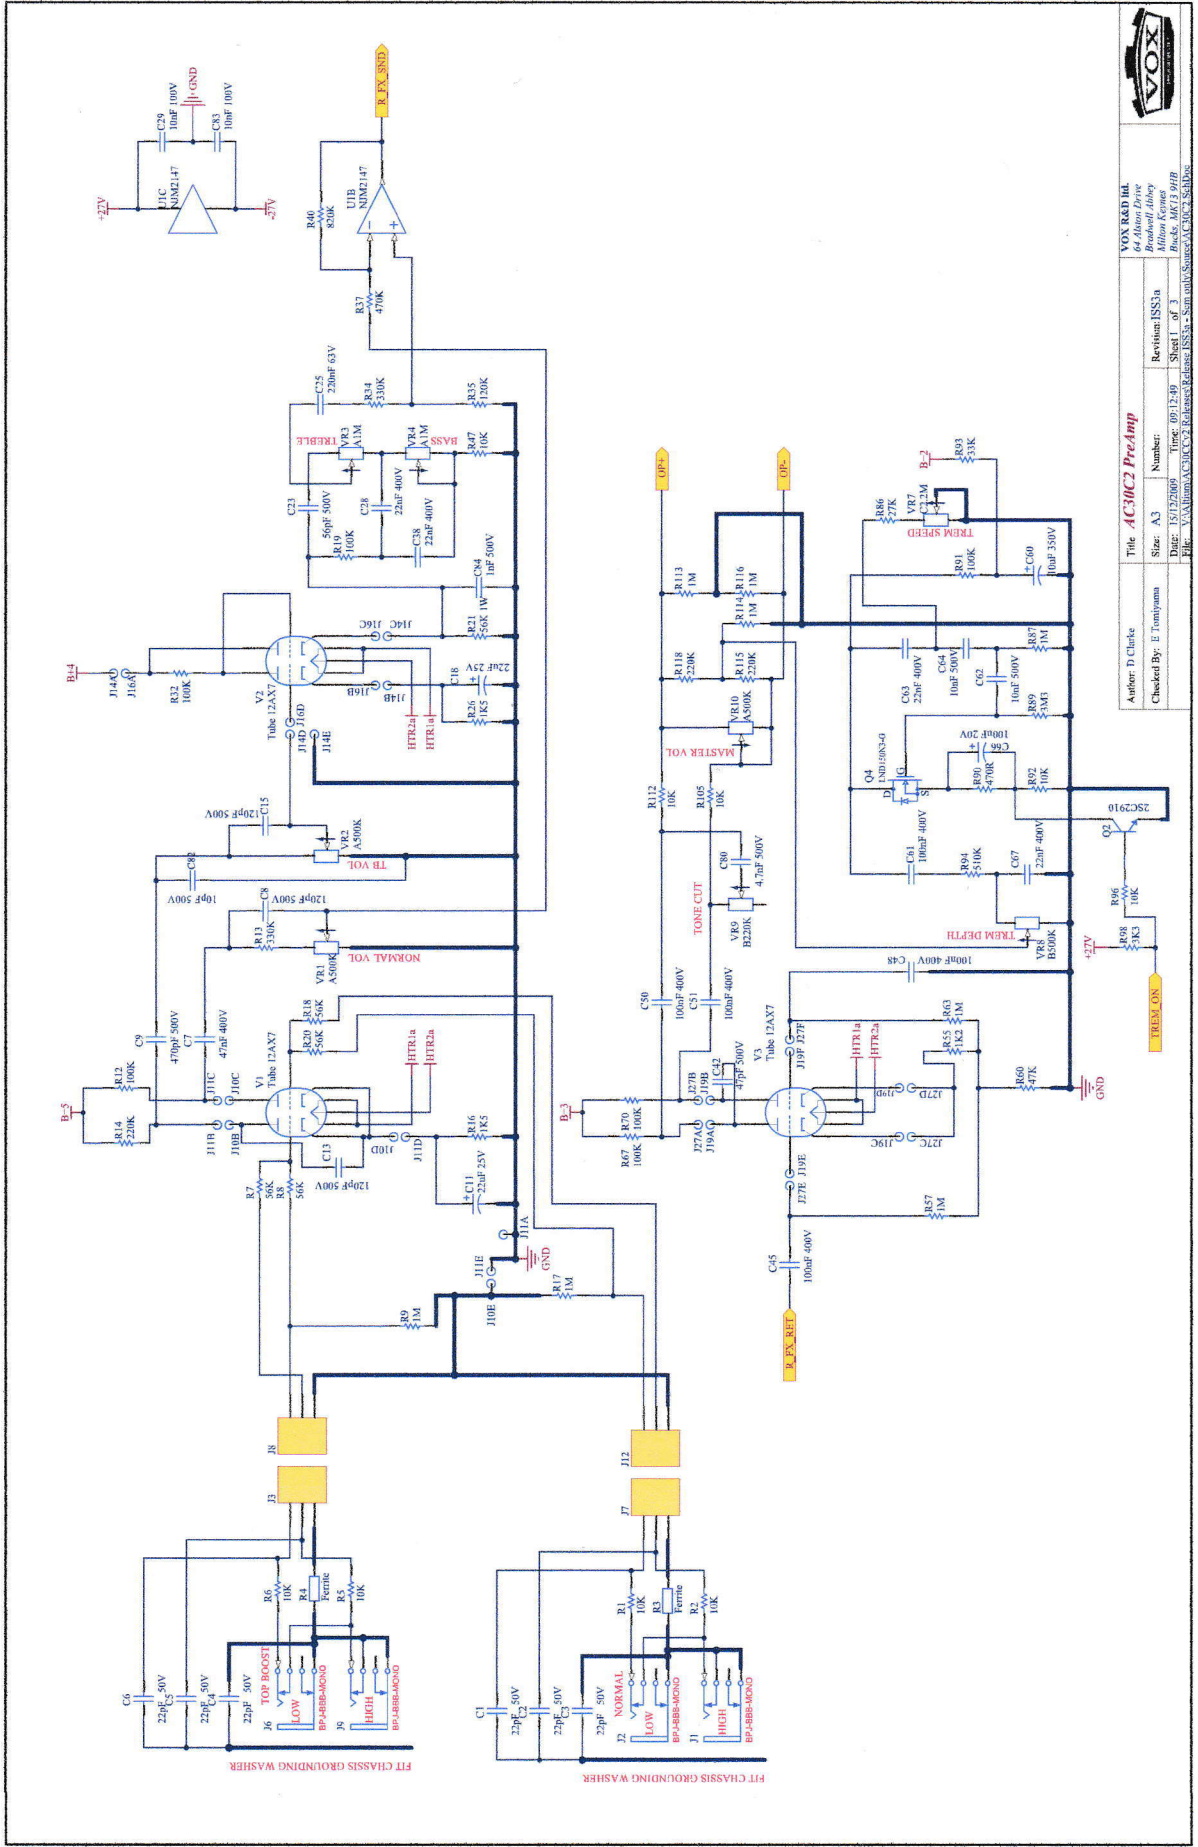

SCHEMATIC DIAGRAM

VON RADI DL 64 Moore Drive Milton Keynes Bucks MK14 6JF UK	Title AC10C2 Pre-Amp Author: D Clarke Checked By: E Tompkins
Size: A3 Date: 09/12/06 Draw: 1/1	Number: 15553a Rev: 01 Sheet: 1 of 3