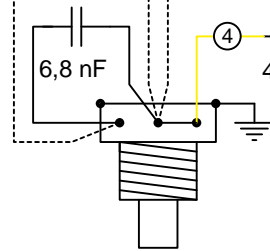

⑨

⑨

Volume Neck Pu
B 500K
M 85500

Volume Bridge
B 500K
M 85500

Tone Bass
C 500K
M 85503

Tone Treble
A 500K
M 85501

- black ⑩
- brown ⑪
- red ⑫
- orange ⑬
- yellow ⑭
- green ⑮
- blue ⑯
- purple ⑰
- grey ⑱
- - - white ⑲
- - shrink tube
- ⊥ - ground