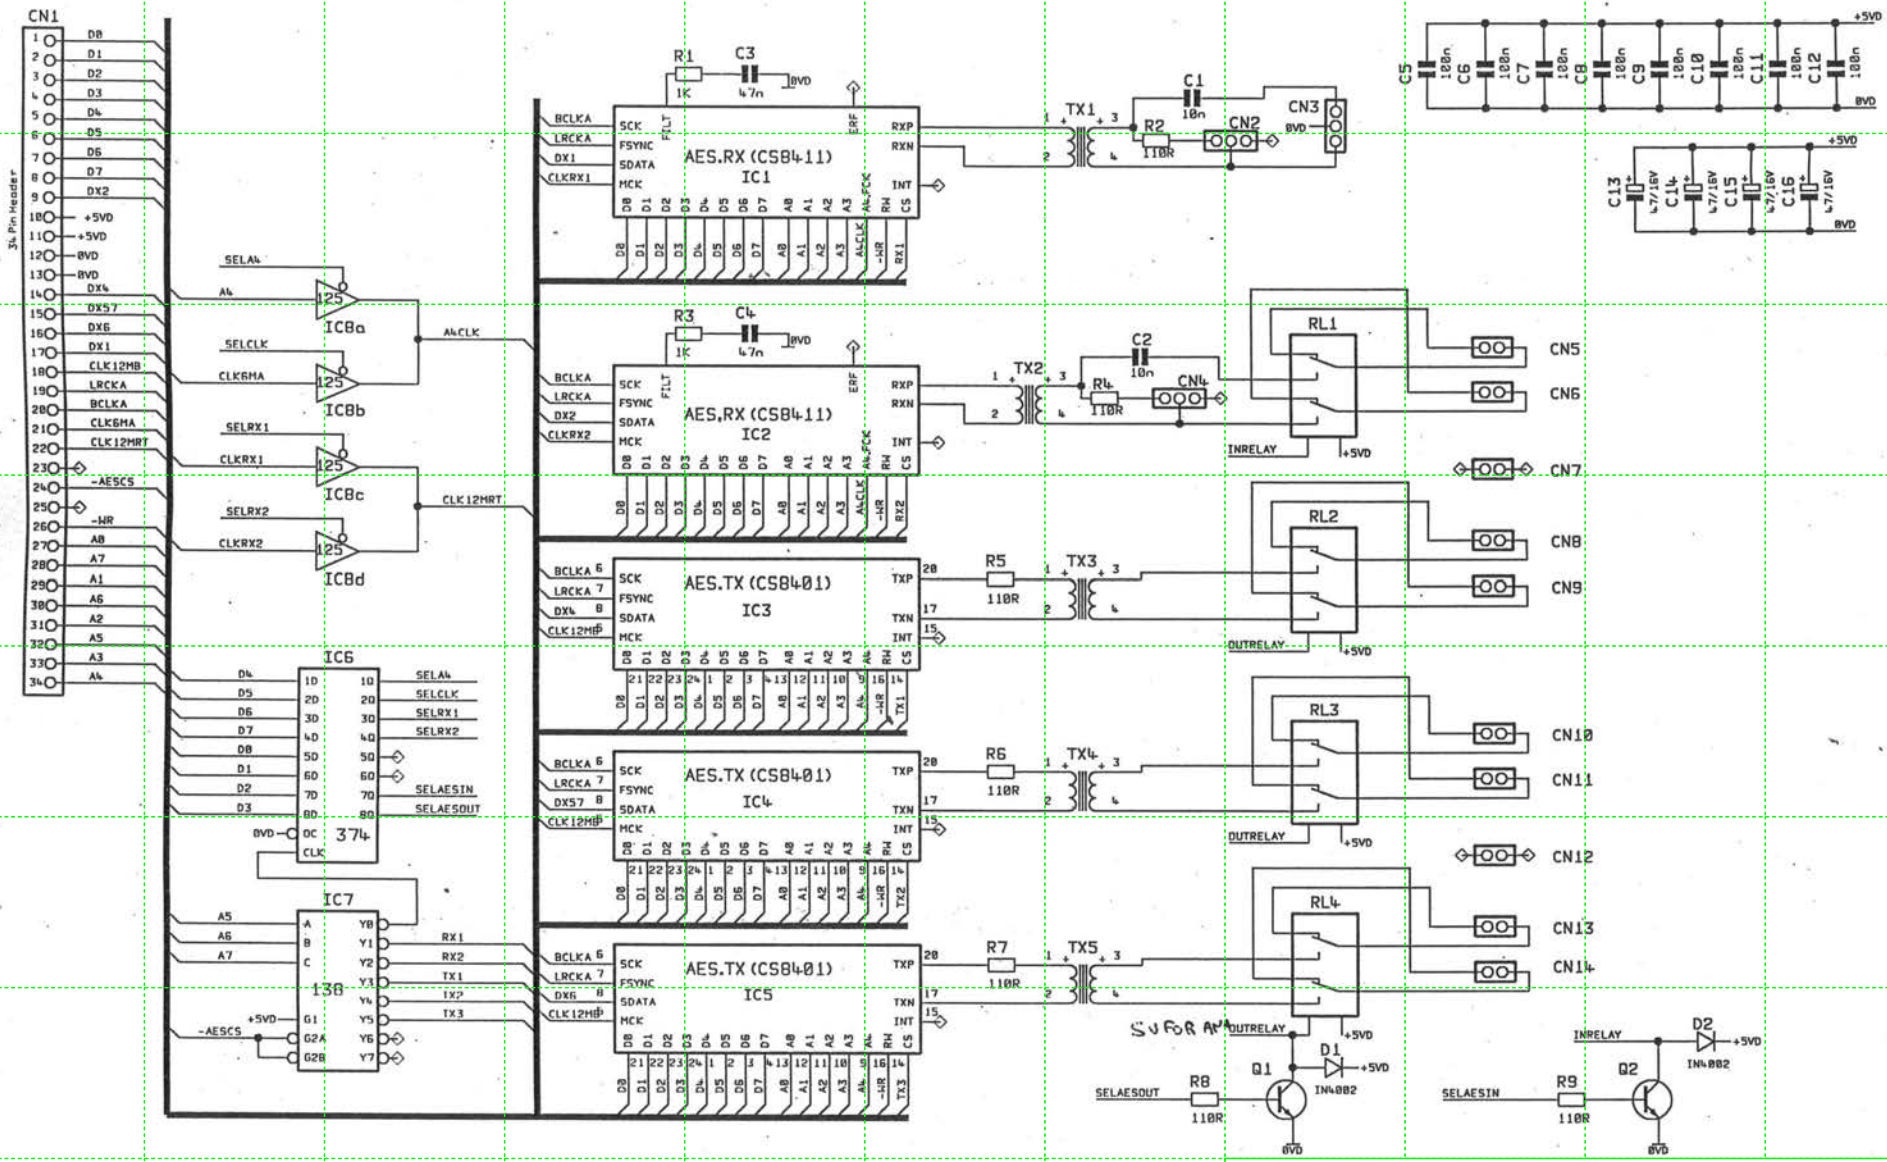

A B C D E F G H I J K

1
2
3
4
5
6
7
8

Unit: DP224/226/324
Loudspeaker Management
AES Digital Option

Copyright XTA
Electronics 2001