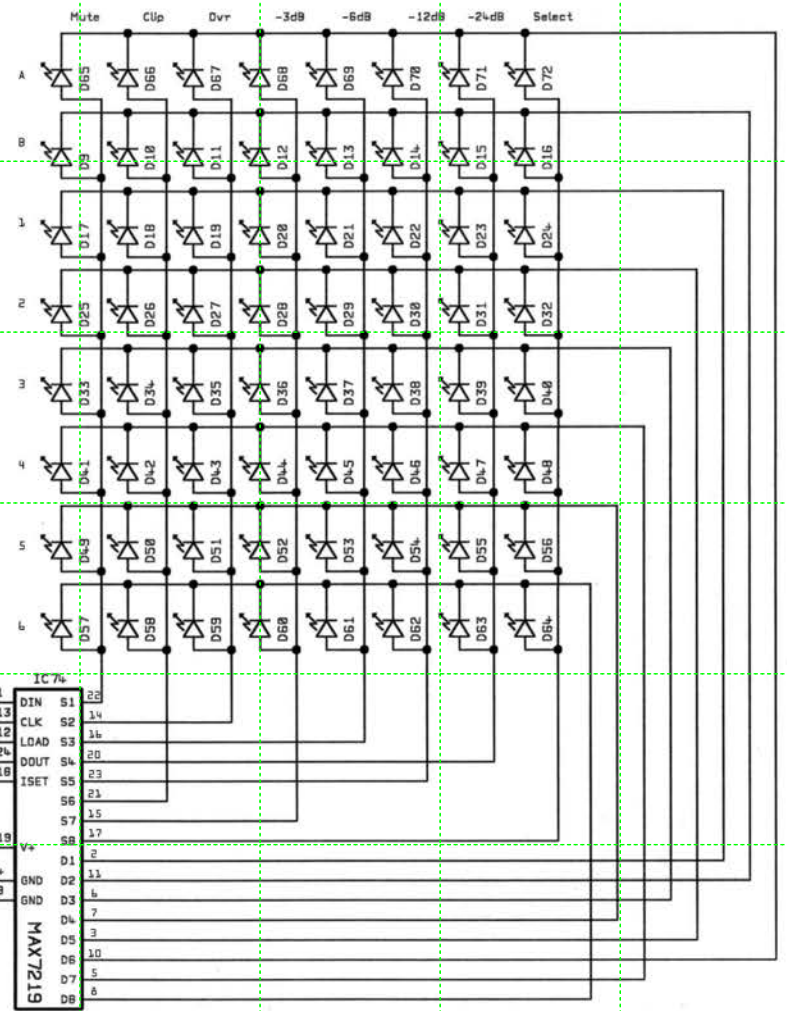

Copyright XTA
Electronics 2001

A B C D E F G H I J K

1
2
3
4
5
6
7
8

DP226:
SW1:ENTER
SW2:MENU
SW3:BACK
SW4:BYPASS
SW5:NEXT
SW6:QUIT

SW7:MUTE A
SW8:GAIN A

SW9:MUTE B
SW10:GAIN B

SW11:MUTE 1
SW12:GAIN 1
SW13:MUTE 2
SW14:GAIN 2
SW15:MUTE 3
SW16:GAIN 3
SW17:MUTE 4
SW18:GAIN 4
SW19:MUTE 5
SW20:GAIN 5
SW21:MUTE 6
SW22:GAIN 6

DP224:
SW1:ENTER
SW2:MENU
SW3:BACK
SW4:BYPASS
SW5:NEXT
SW6:QUIT

SW7:MUTE A
SW8:GAIN A

SW9:MUTE B
SW10:GAIN B

SW11:MUTE 1
SW12:GAIN 1
SW13:MUTE 2
SW14:GAIN 2
SW15:MUTE 3
SW16:GAIN 3
SW17:MUTE 4
SW18:GAIN 4
SW19:MUTE 5
SW20:GAIN 5