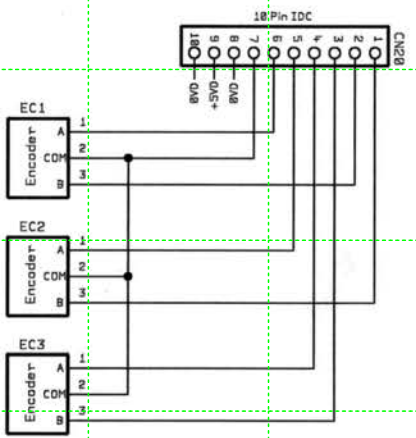

Unit: DP224/226/324
Loudspeaker Management
Host Microprocessor

Copyright XTA
Electronics 2001

A B C D E F G H I J K

1
2
3
4
5
6
7
8

Unit: DP224/226/324
Loudspeaker Management
General Purpose Interface Option

Copyright XTA
Electronics 2001

A B C D E F G H I J K

1
2
3
4
5
6
7
8

DP226:
SW1:ENTER
SW2:MENU
SW3:BACK
SW4:BYPASS
SW5:NEXT
SW6:QUIT

SW7:MUTE A
SW8:GAIN A

SW9:MUTE B
SW10:GAIN B

SW11:MUTE 1
SW12:GAIN 1
SW13:MUTE 2
SW14:GAIN 2
SW15:MUTE 3
SW16:GAIN 3
SW17:MUTE 4
SW18:GAIN 4
SW19:MUTE 5
SW20:GAIN 5
SW21:MUTE 6
SW22:GAIN 6