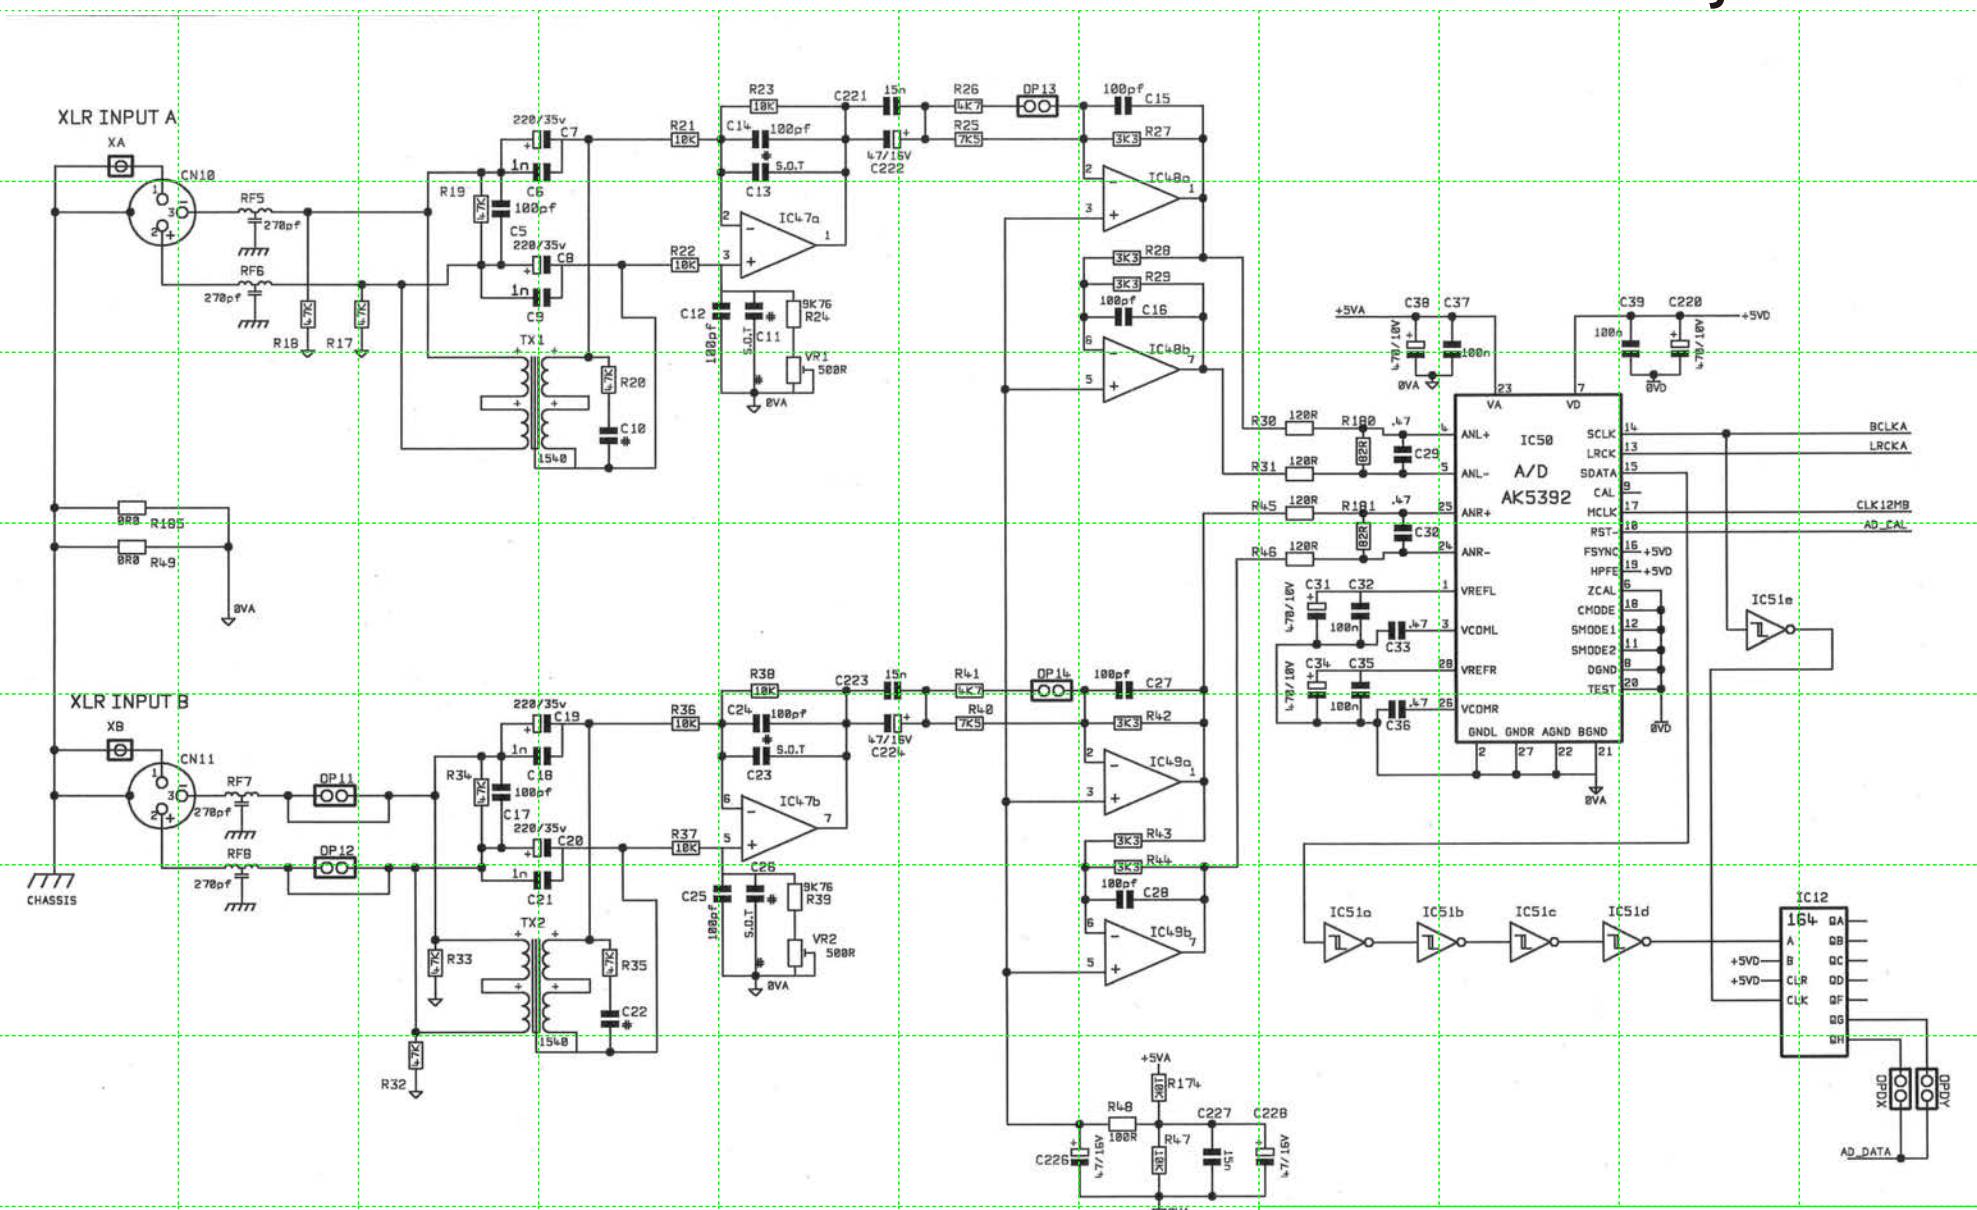

Unit: DP224/226
Loudspeaker Management
Front Panel Hardware

Copyright XTA
 Electronics 2001

Unit: DP224/226/324
Loudspeaker Management
Encoders & PCMCIA Interface

A B C D E F G H I J K

1
2
3
4
5
6
7
8

Unit: DP224/226/324
Loudspeaker Management
Analogue Input & ADC