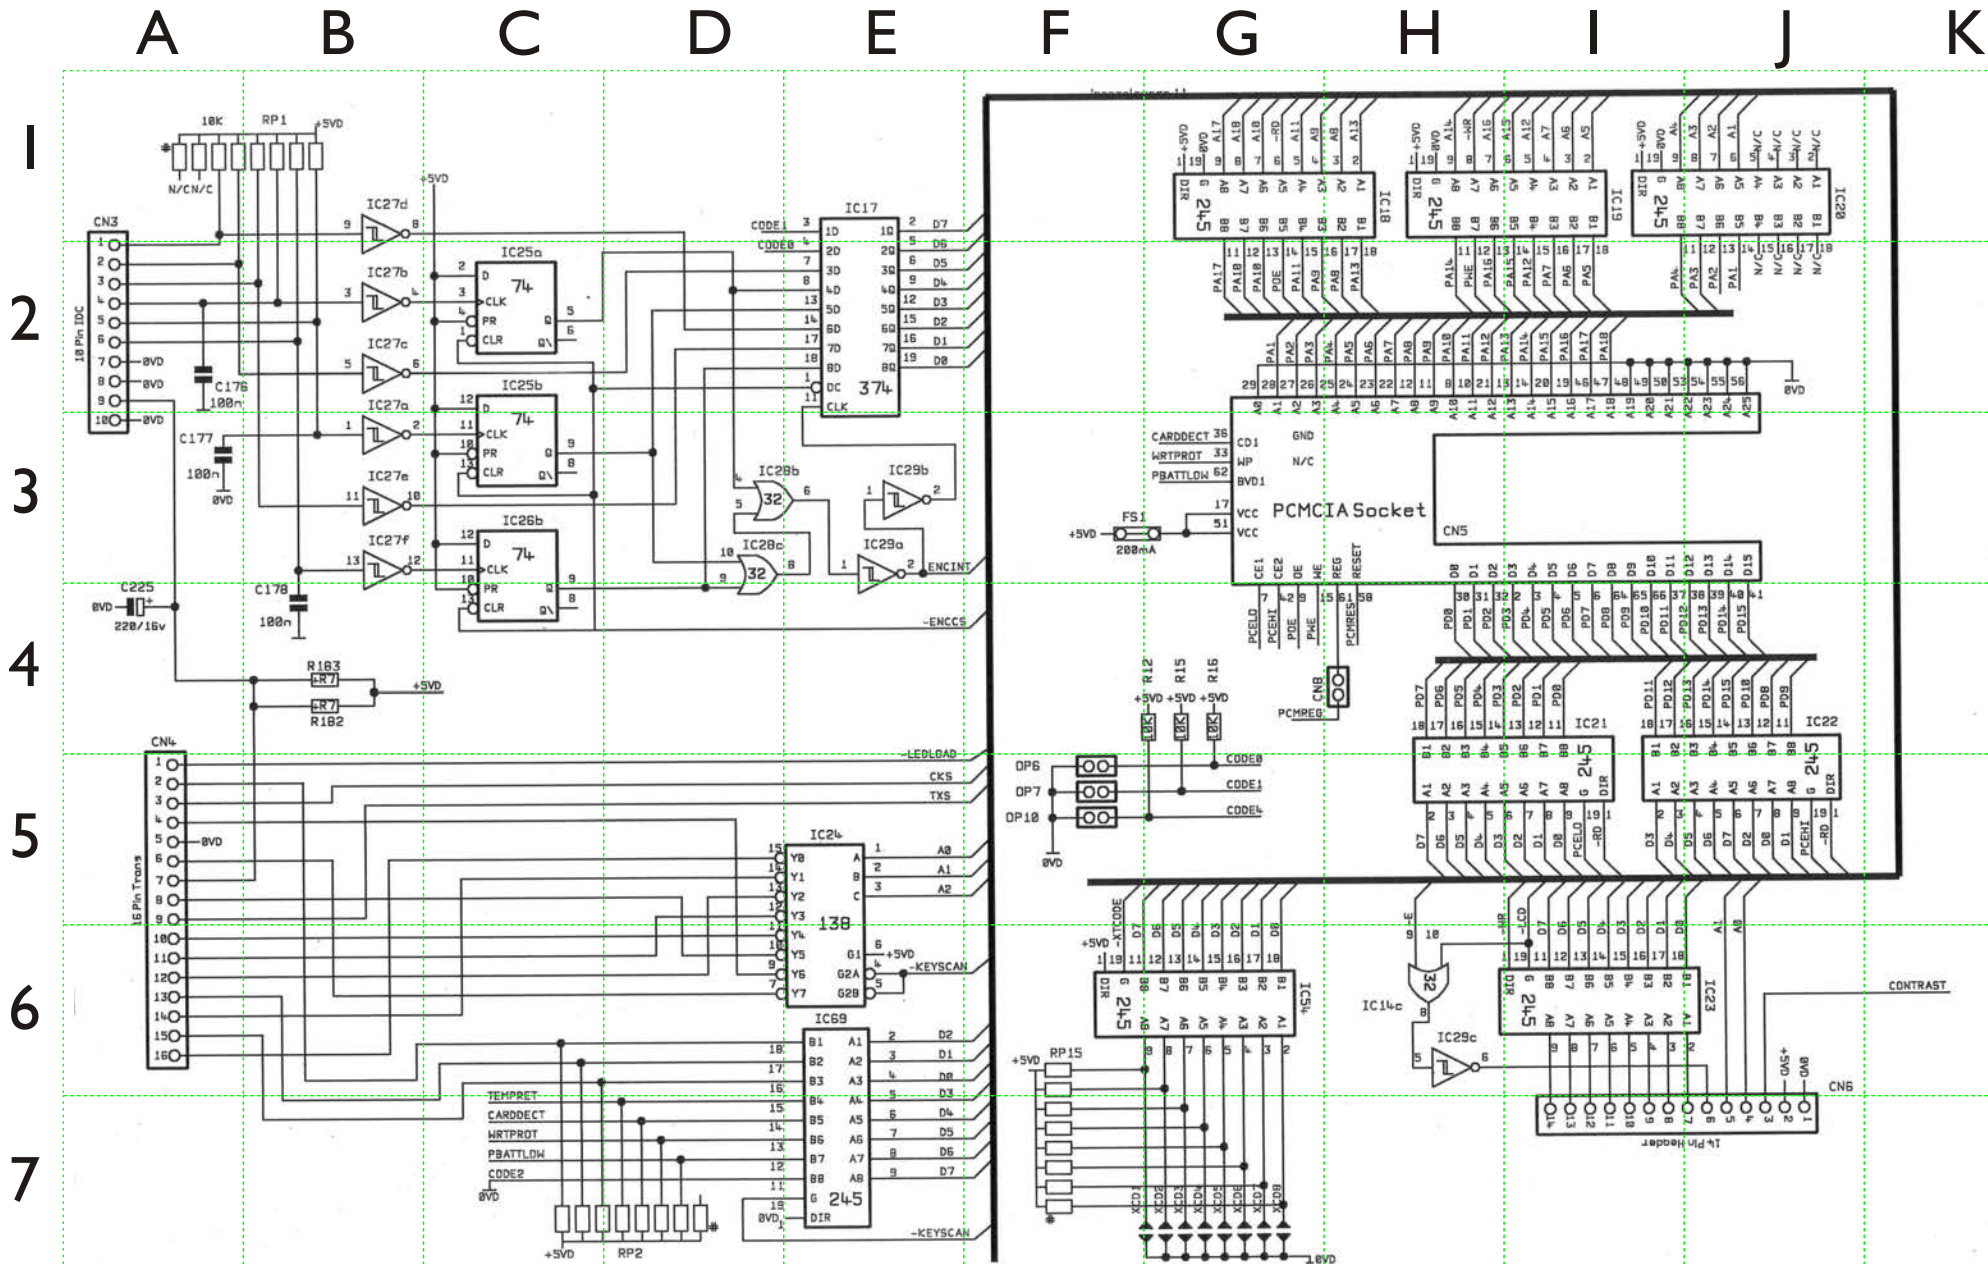

Unit: DP224/226/324
Loudspeaker Management
Encoders & PCMCIA Interface