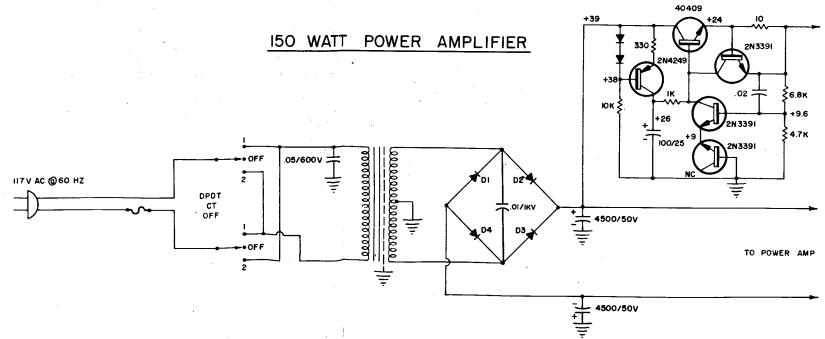

40409-SDS 7204  
40410-SDS 7205

ATTACHED TO HEATSINK (MOTOROLA MZ 2361)

150 WATT POWER AMPLIFIER

PEAVEY SOLID STATE POWER SUPPLY & REGULATOR

P/N 81505026

PEAVEY ELECTRONICS	
Meriden - Mississippi	
DRAWN BY: HTC	DATE: 1-15-71
CHECKED BY: JBP	
APPROVED BY: JBP	