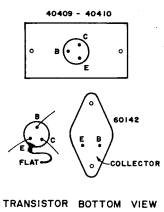

40409-SDS 7204  
40410-SDS 7205

ATTACHED TO HEATSINK (MOTOROLA MZ 2361)

150 WATT POWER AMPLIFIER

PEAVEY SOLID STATE POWER SUPPLY & REGULATOR

P/N 81505026

PEAVEY ELECTRONICS	
Meriden - Mississippi	
DRAWN BY: HTC	DATE: 1-15-71
CHECKED BY: JBP	
APPROVED BY: JBP	