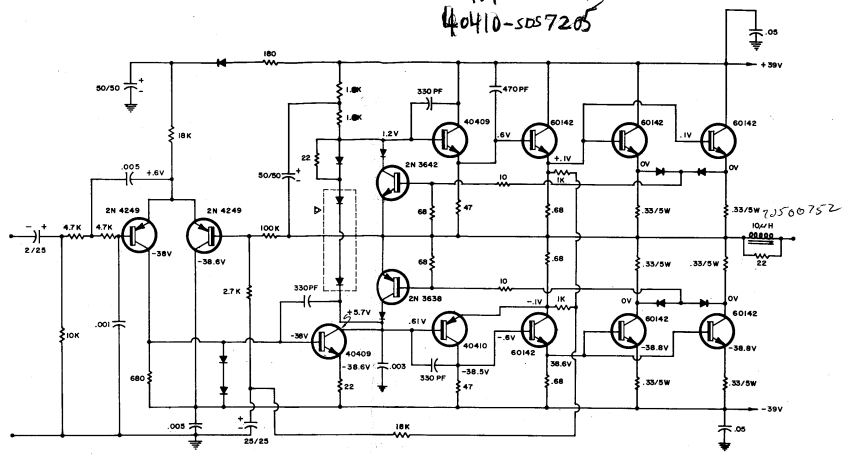

40409-SDS 7204  
40410-SDS 7205

ATTACHED TO HEATSINK (MOTOROLA MZ 2361)

150 WATT POWER AMPLIFIER

PEAVEY SOLID STATE POWER SUPPLY & REGULATOR

P/N 81505026

PEAVEY ELECTRONICS	
Meriden - Mississippi	
DRAWN BY: HTC	DATE: 1-15-71
CHECKED BY: JBP	
APPROVED BY: JBP	