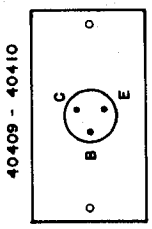

PEAVEY ELECTRONICS
 Meridian Mississippi
 Drawn By H.T.C.
 Checked By
 Approved

300 SERIES BASS PREAMP

NOTE: ALL TRANSISTORS ARE MPS 953 / 2N 3391A
 UNLESS OTHERWISE NOTED

TRANSISTOR BOTTOM VIEW

ATTACHED TO HEATSINK (MOTOROLA MZ2361)