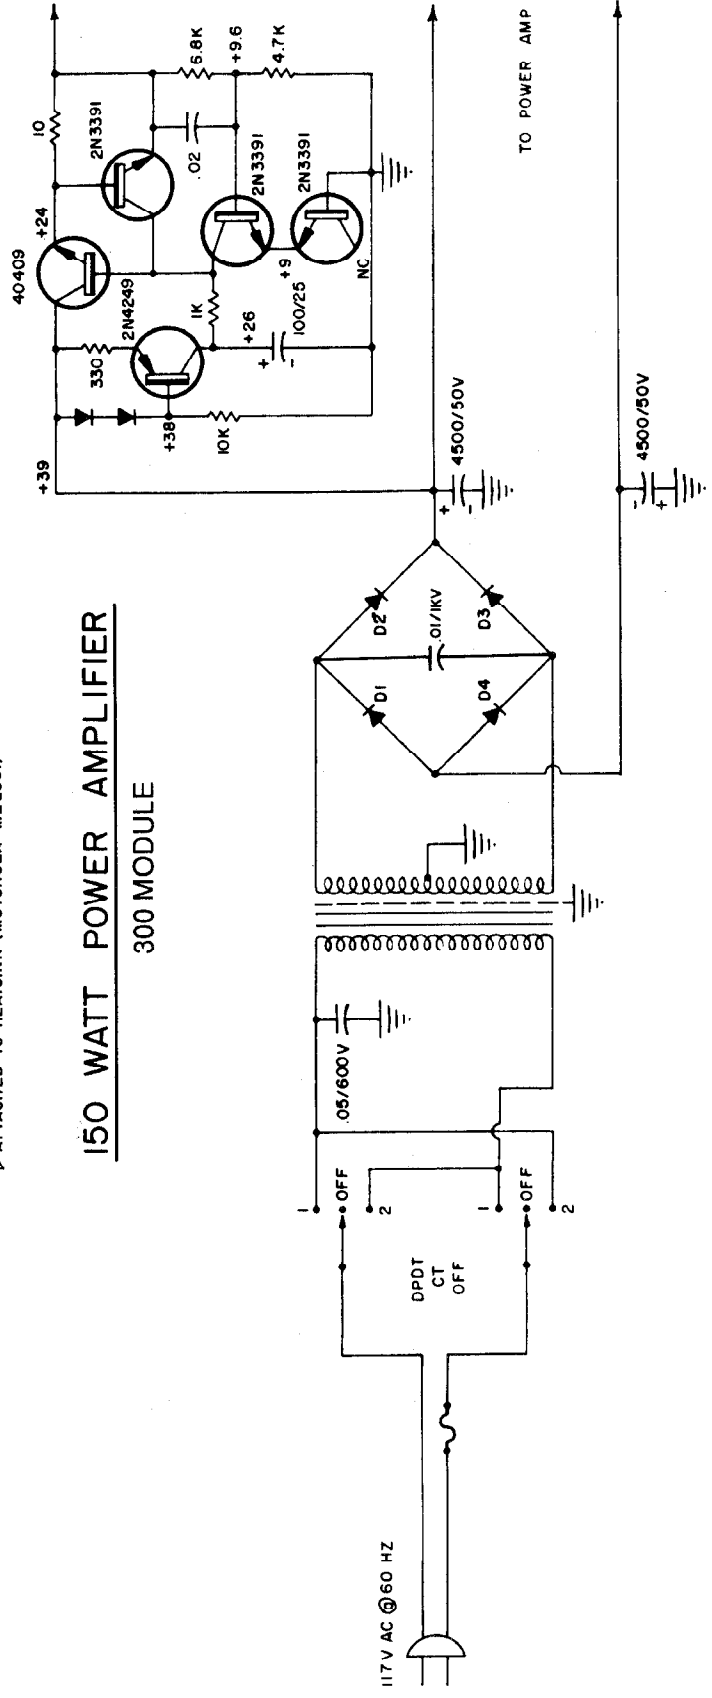

PEAVEY ELECTRONICS
 Meridian Mississippi
 Drawn By H.T.C.
 Checked By
 Approved

300 SERIES BASS PREAMP

NOTE: ALL TRANSISTORS ARE MPS 953 / 2N 3391A
 UNLESS OTHERWISE NOTED

TRANSISTOR BOTTOM VIEW

ATTACHED TO HEATSINK (MOTOROLA MZ2361)

150 WATT POWER AMPLIFIER
300 MODULE

PEAVEY SOLID STATE POWER SUPPLY & REGULATOR

P/N 81505026

PEAVEY ELECTRONICS	
Meridian	Mississippi
DRAWN BY: HTC	DATE: 1-15-71
CHECKED BY: JWP	
APPROVED BY: JWP	