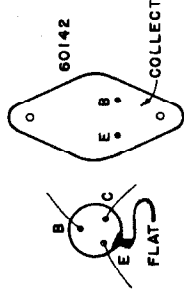

PEAVEY ELECTRONICS
 Meridian Mississippi
 Drawn By H.T.C.
 Checked By
 Approved

300 SERIES BASS PREAMP

NOTE: ALL TRANSISTORS ARE MPS 953 / 2N 3391A
 UNLESS OTHERWISE NOTED

TRANSISTOR BOTTOM VIEW

ATTACHED TO HEATSINK (MOTOROLA MZ2361)