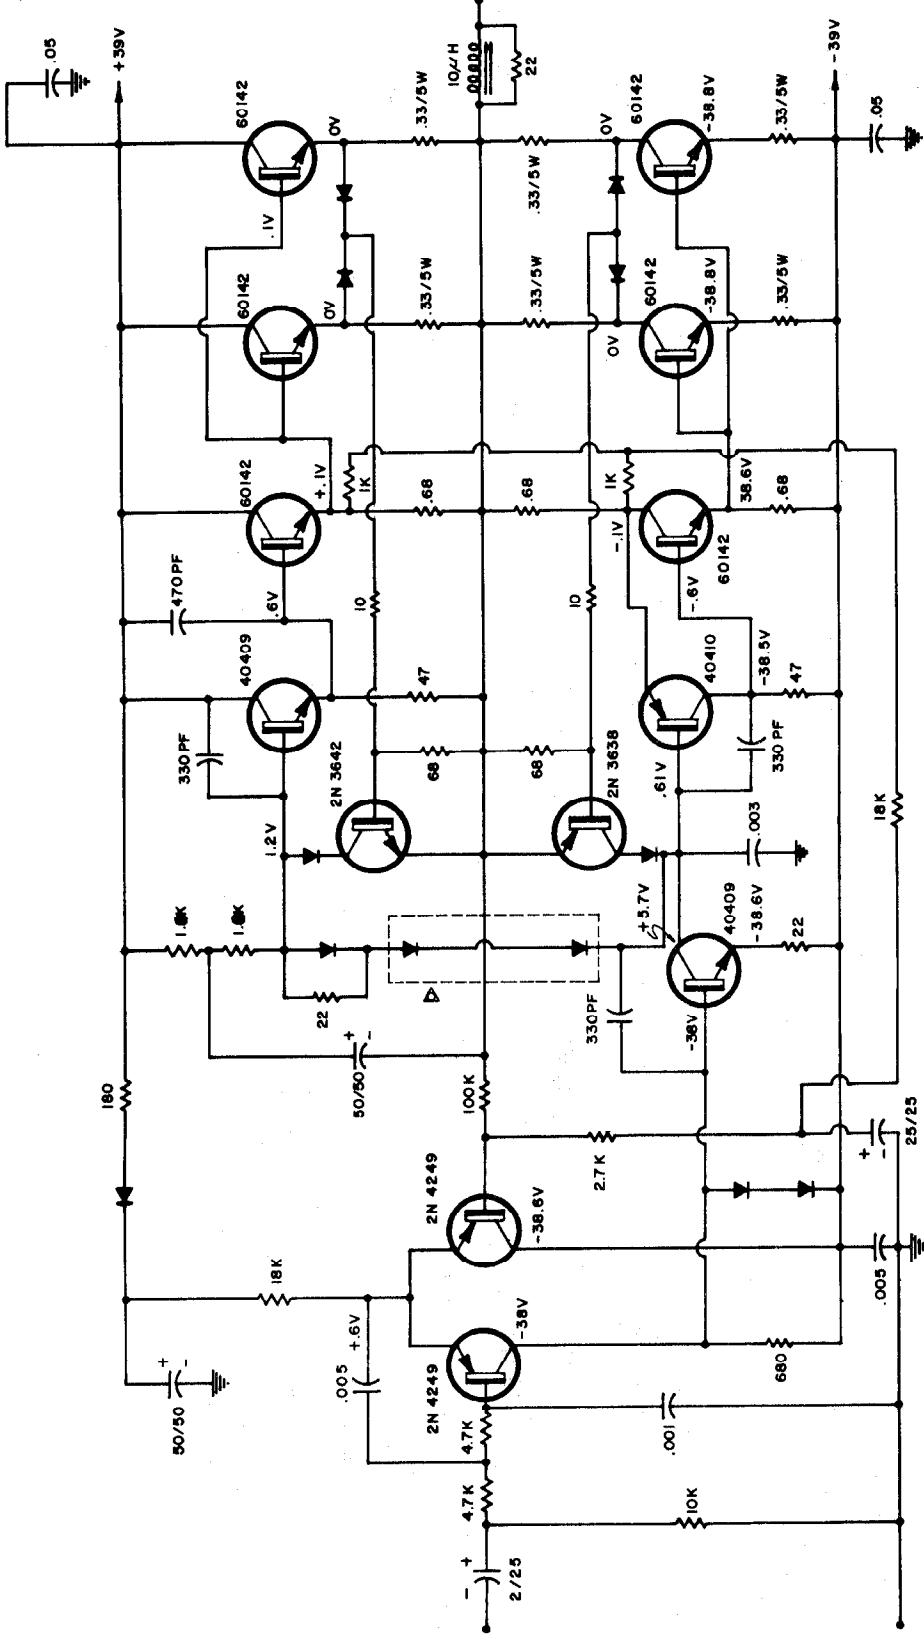

PEAVEY ELECTRONICS
 Meridian Mississippi
 Drawn By H.T.C.
 Checked By
 Approved

300 SERIES BASS PREAMP

NOTE: ALL TRANSISTORS ARE MPS 953 / 2N 3391A
 UNLESS OTHERWISE NOTED

TRANSISTOR BOTTOM VIEW

ATTACHED TO HEATSINK (MOTOROLA MZ2361)

150 WATT POWER AMPLIFIER
300 MODULE

PEAVEY SOLID STATE POWER SUPPLY & REGULATOR

P/N 81505026

PEAVEY ELECTRONICS	
Meridian	Mississippi
DRAWN BY: HTC	DATE: 1-15-71
CHECKED BY: JWP	
APPROVED BY: JWP	