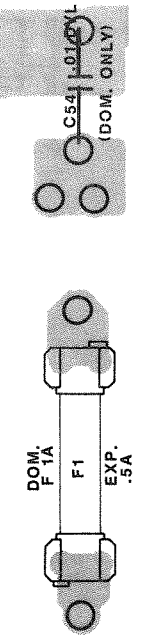

PEACEY@1987 JMB B8820687 090485