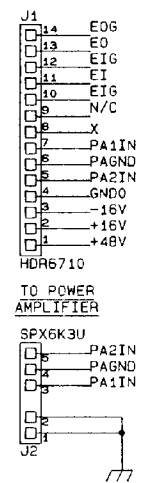

PEAVEY ELECTRONICS CORP.
 711 A STREET
 TITLE: 300SC POWER AMP
 PROJECT: P81000W IMP: 8887313
 TITLE NUMBER: B1505345 REV: A
 DATE: 08-01-81 SHEET: 1 OF 1

TO PREAMP

TO POWER AMPLIFIER

PEAVEY ELECTRONICS CORP. 711 A STREET MERICIAN, MISSISSIPPI 39301			
TITLE: XR Power Supply 98898040			
PROJECT: #P9100035	MRP: 99598040		
SIZE: NUMBER: B	81520375	REV: A	
DATE 20-JAN-94	SHEET 1 OF 1		

PEAVEY ELECTRONICS CORP.			
711 A STREET			
Meridian, Mississippi 39301			
TITLE XR680E Preamp			
99598050			
SIZE	CODE	NUMBER	REV
D		81520370	A
PRINT	DATE	20-JAN-94	SHEET 1 OF 3