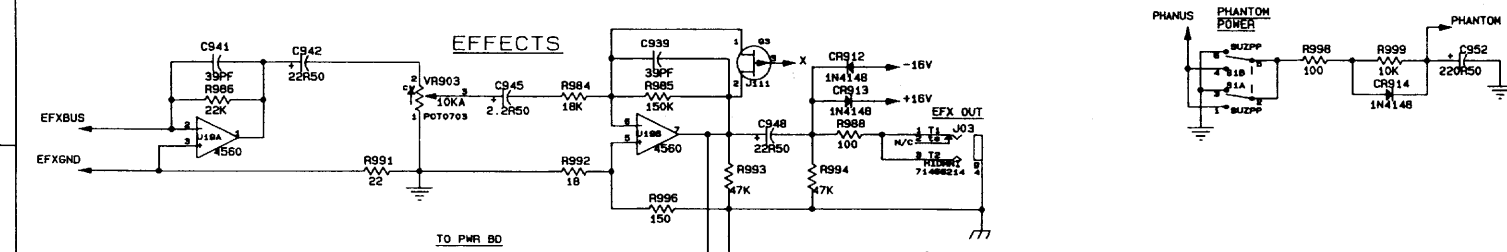

PEAVEY ELECTRONICS CORP.
 711 A STREET
 TITLE: 300SC POWER AMP
 PROJECT: P81000W IMP: 8887313
 TITLE NUMBER: B1505345 REV: A
 DATE: 08-01-81 SHEET: 1 OF 1

TO PREAMP

TO POWER AMPLIFIER

PEAVEY ELECTRONICS CORP. 711 A STREET MERICIAN, MISSISSIPPI 39301			
TITLE: XR Power Supply 98898040			
PROJECT: #P9100035	MRP: 99598040		
SIZE: NUMBER: B	81520375	REV: A	
DATE 20-JAN-94	SHEET 1 OF 1		

PEAVEY ELECTRONICS CORP.			
711 A STREET			
Meridian, Mississippi 39301			
TITLE XR680E Preamp			
99598050			
SIZE	CODE	NUMBER	REV
D		81520370	A
PRINT	DATE	20-JAN-94	SHEET 1 OF 3