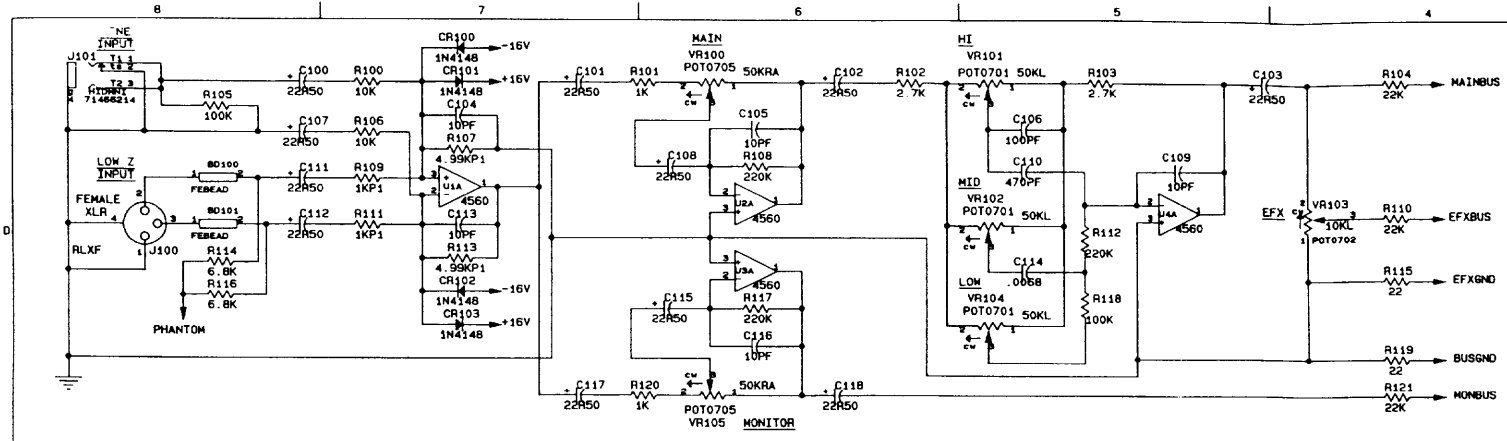

PEAVEY ELECTRONICS CORP.
 711 A STREET
 TITLE: 300SC POWER AMP
 PROJECT: P81000W IMP: 8887313
 TITLE NUMBER: B1505345 REV: A
 DATE: 08-01-81 SHEET: 1 OF 1

TO PREAMP

TO POWER AMPLIFIER

PEAVEY ELECTRONICS CORP. 711 A STREET MERICIAN, MISSISSIPPI 39301			
TITLE: XR Power Supply 98898040			
PROJECT: #P9100035	MRP: 99598040		
SIZE: NUMBER: B	81520375	REV: A	
DATE 20-JAN-94	SHEET 1 OF 1		

PEAVEY ELECTRONICS CORP.			
711 A STREET			
Meridian, Mississippi 39301			
TITLE XR680E Preamp			
99598050			
SIZE	CODE	NUMBER	REV
D		81520370	A
PRINT	DATE	20-JAN-94	SHEET 1 OF 3