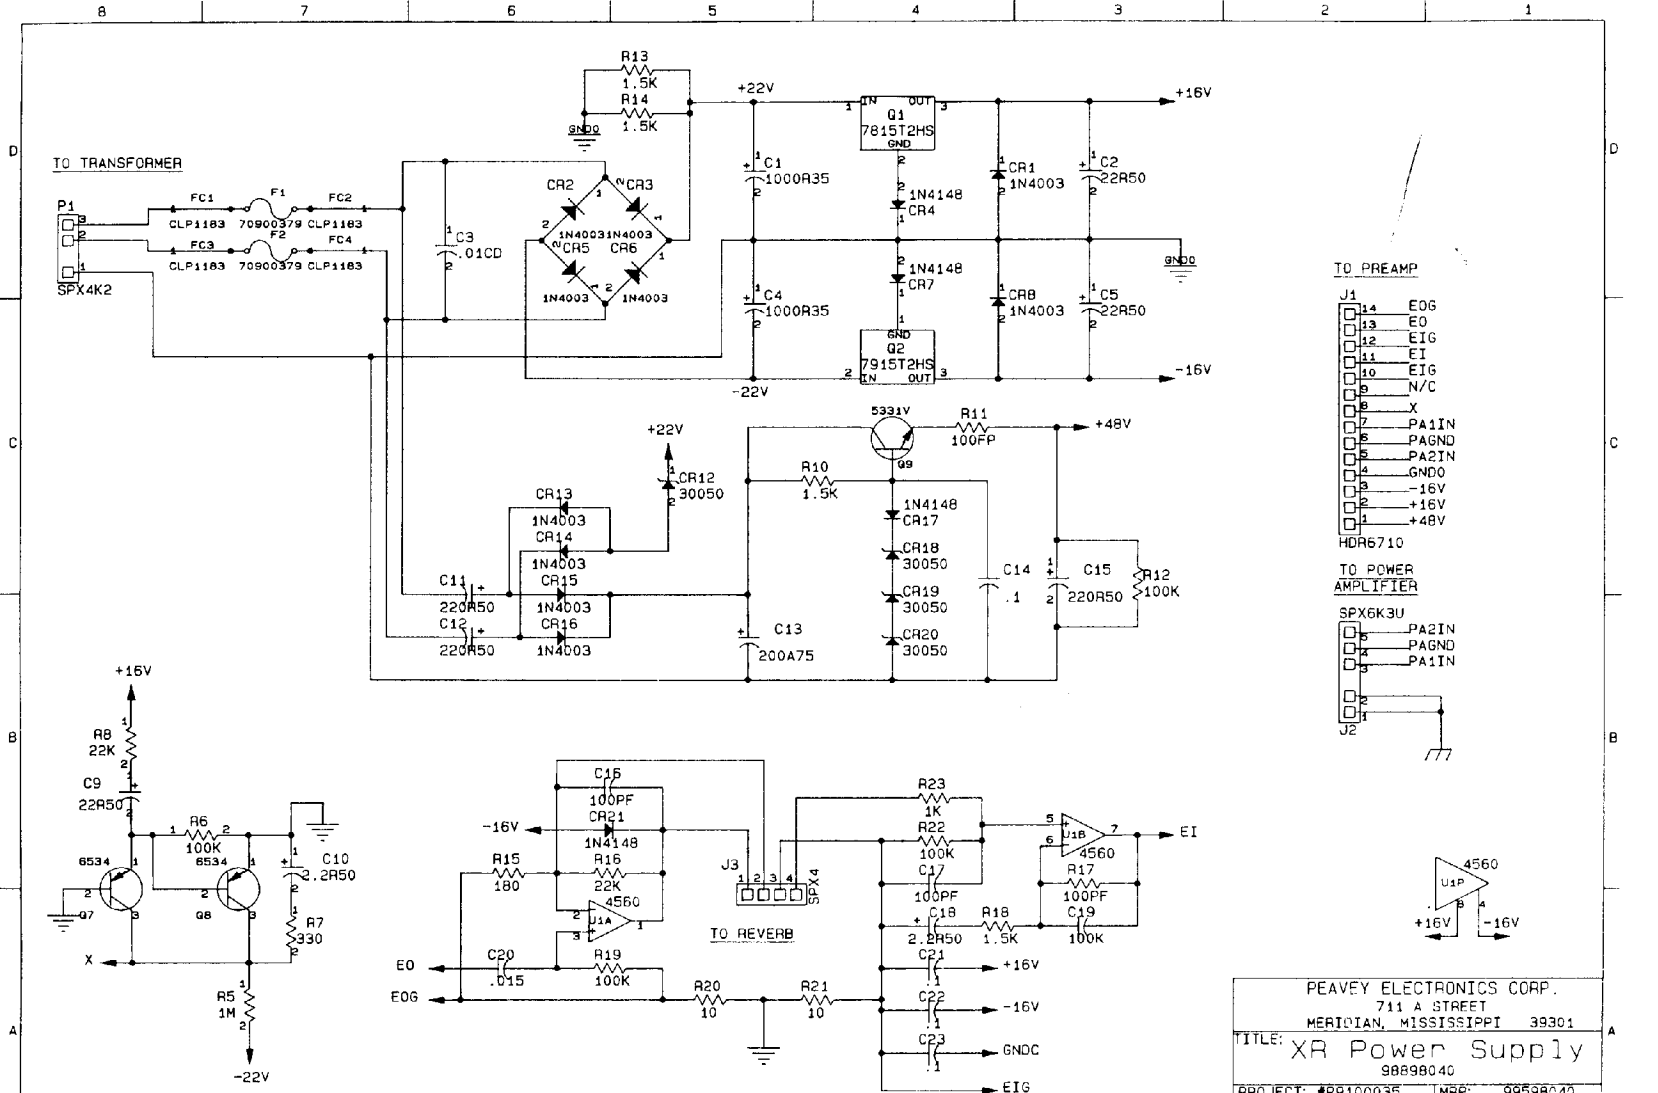

PEAVEY ELECTRONICS CORP.
 711 A STREET
 TITLE: 300SC POWER AMP
 PROJECT: P81000W IMP: 8887313
 TITLE NUMBER: B1505345 REV: A
 DATE: 08-01-81 SHEET: 1 OF 1

TO PREAMP

TO POWER AMPLIFIER

PEAVEY ELECTRONICS CORP. 711 A STREET MERICIAN, MISSISSIPPI 39301			
TITLE: XR Power Supply 98898040			
PROJECT: #P9100035	MRP: 99598040		
SIZE: NUMBER: B	81520375	REV: A	
DATE 20-JAN-94	SHEET 1 OF 1		

PEAVEY ELECTRONICS CORP.			
711 A STREET			
Meridian, Mississippi 39301			
TITLE XR680E Preamp			
99598050			
SIZE	CODE	NUMBER	REV
D		81520370	A
PRINT	DATE	20-JAN-94	SHEET 1 OF 3