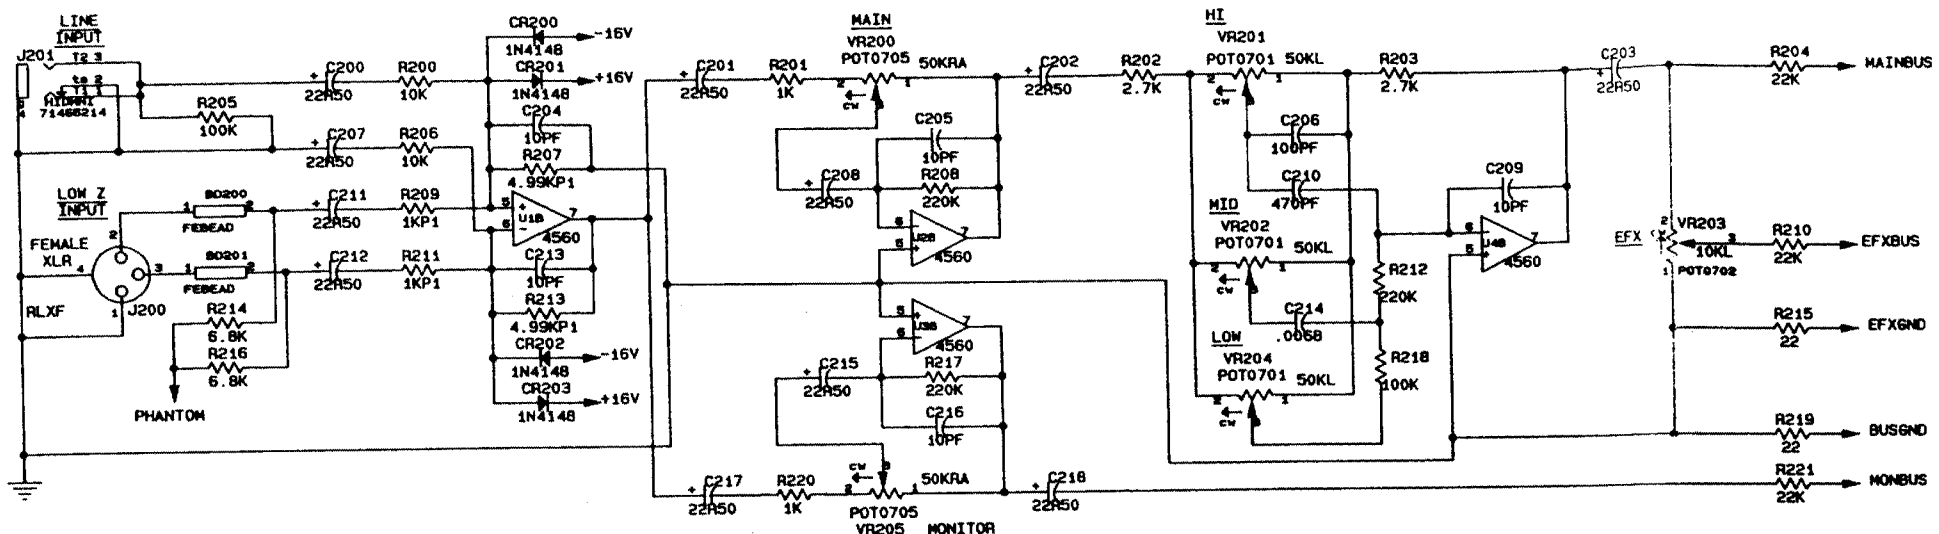

PEAVEY ELECTRONICS CORP.
 711 A STREET
 TITLE: 300SC POWER AMP
 PROJECT: P81000W IMP: 8887313
 TITLE NUMBER: B1505345 REV: A
 DATE: 08-01-81 SHEET: 1 OF 1

TO PREAMP

TO POWER AMPLIFIER

PEAVEY ELECTRONICS CORP. 711 A STREET MERICIAN, MISSISSIPPI 39301			
TITLE: XR Power Supply 98898040			
PROJECT: #P9100035	MRP: 99598040		
SIZE: NUMBER: B	81520375	REV: A	
DATE 20-JAN-94	SHEET 1 OF 1		

PEAVEY ELECTRONICS CORP.			
711 A STREET			
Meridian, Mississippi 39301			
TITLE XR680E Preamp			
99598050			
SIZE	CODE	NUMBER	REV
D		81520370	A
PRINT	DATE	20-JAN-94	SHEET 1 OF 3