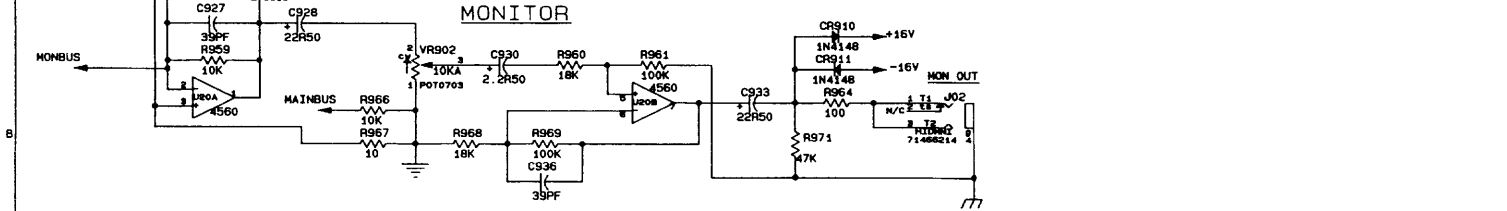

PEAVEY ELECTRONICS CORP.
 711 A STREET
 TITLE: 300SC POWER AMP
 PROJECT: P81000W IMP: 8887313
 TITLE NUMBER: B1505345 REV: A
 DATE: 08-01-81 SHEET: 1 OF 1

TO PREAMP

TO POWER AMPLIFIER

PEAVEY ELECTRONICS CORP. 711 A STREET MERICIAN, MISSISSIPPI 39301			
TITLE: XR Power Supply 98898040			
PROJECT: #P9100035	MRP: 99598040		
SIZE: NUMBER: B	81520375	REV: A	
DATE 20-JAN-94	SHEET 1 OF 1		