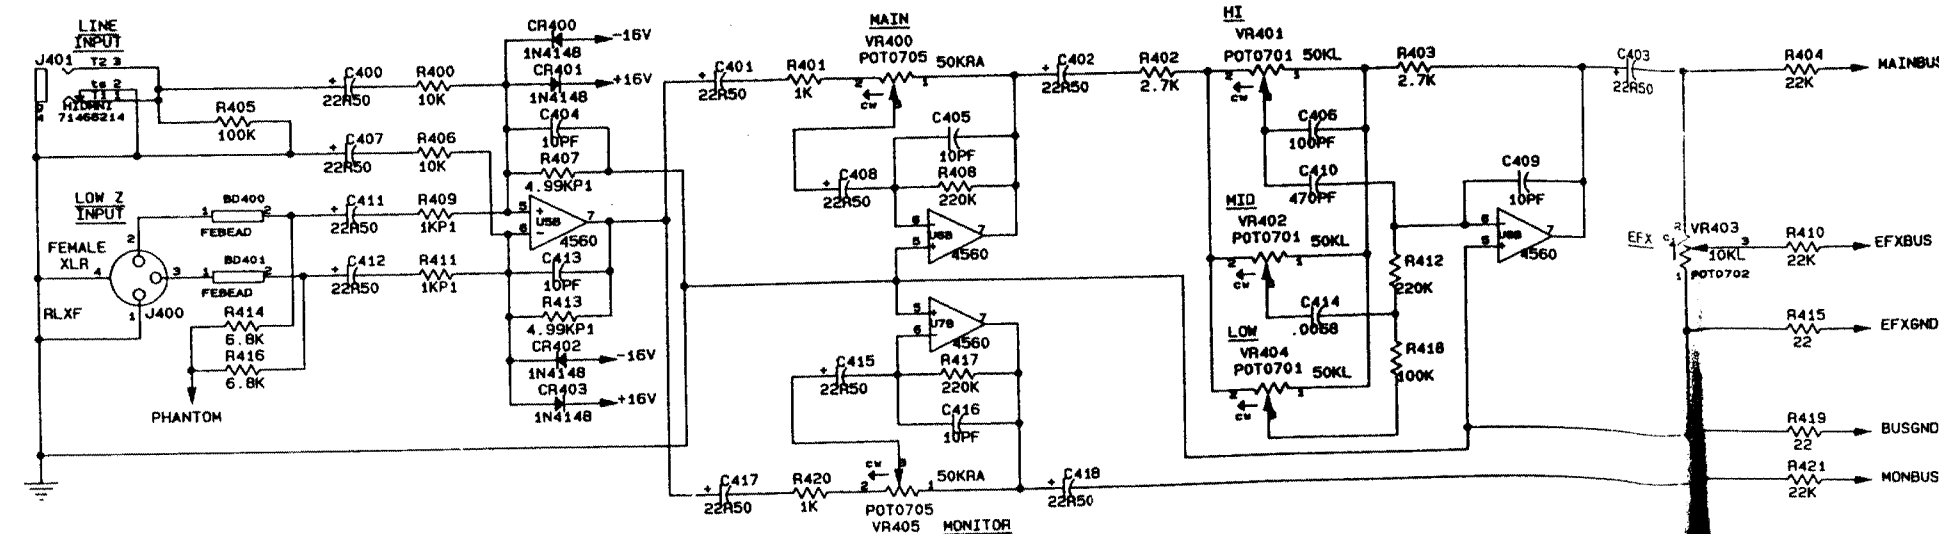

PEAVEY ELECTRONICS CORP.
 711 A STREET
 TITLE: 300SC POWER AMP
 PROJECT: P81000W IMP: 8887313
 TITLE NUMBER: B1505345 REV: A
 DATE: 08-01-81 SHEET: 1 OF 1

TO PREAMP

TO POWER AMPLIFIER

PEAVEY ELECTRONICS CORP. 711 A STREET MERICIAN, MISSISSIPPI 39301			
TITLE: XR Power Supply 98898040			
PROJECT: #P9100035	MRP: 99598040		
SIZE: NUMBER: B	81520375	REV: A	
DATE 20-JAN-94	SHEET 1 OF 1		

PEAVEY ELECTRONICS CORP.			
711 A STREET			
Meridian, Mississippi 39301			
TITLE XR680E Preamp			
99598050			
SIZE	CODE	NUMBER	REV
D		81520370	A
PRINT	DATE	20-JAN-94	SHEET 1 OF 3