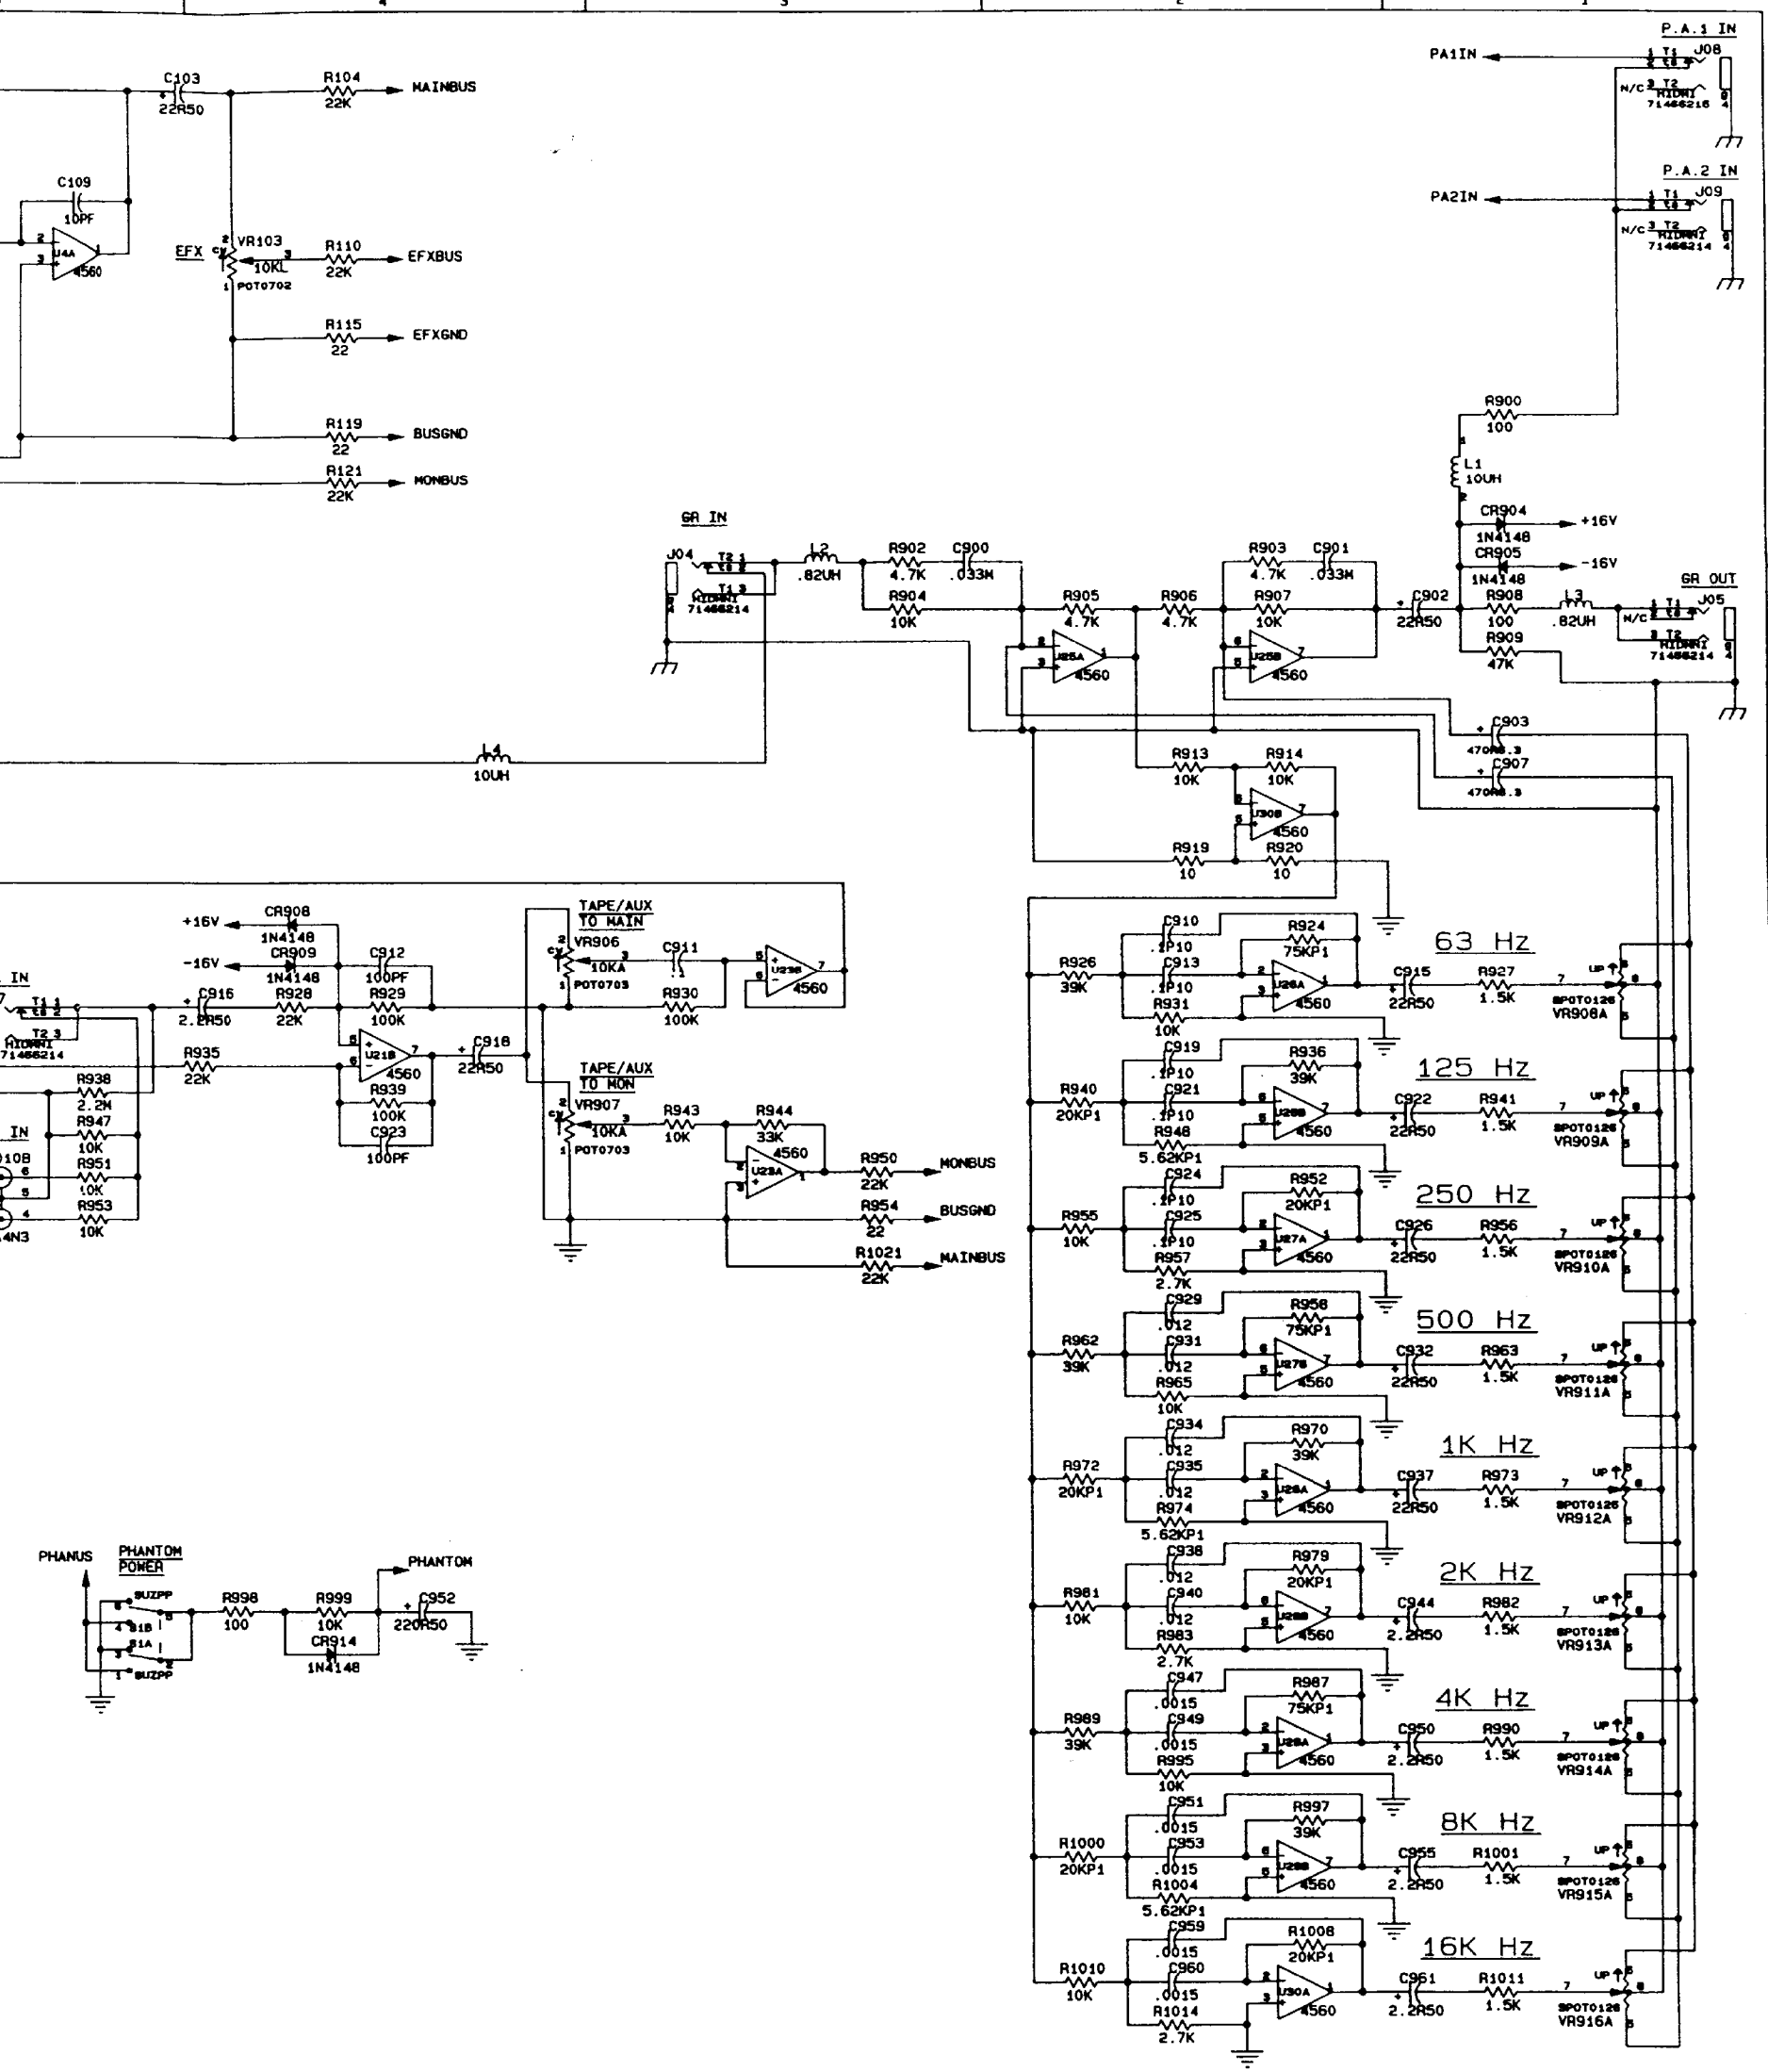

PEAVEY ELECTRONICS CORP.
 711 A STREET
 TITLE: 300SC POWER AMP
 PROJECT: P81000W IMP: 8887313
 TITLE NUMBER: B1505345 REV: A
 DATE: 08-01-81 SHEET: 1 OF 1

TO PREAMP

TO POWER AMPLIFIER

PEAVEY ELECTRONICS CORP. 711 A STREET MERICIAN, MISSISSIPPI 39301			
TITLE: XR Power Supply 98898040			
PROJECT: #P9100035	MRP: 99598040		
SIZE: NUMBER: B	81520375	REV: A	
DATE 20-JAN-94	SHEET 1 OF 1		

PEAVEY ELECTRONICS CORP.			
711 A STREET			
Meridian, Mississippi 39301			
TITLE XR680E Preamp			
99598050			
SIZE	CODE	NUMBER	REV
D		81520370	A
PRINT	DATE	20-JAN-94	SHEET 1 OF 3