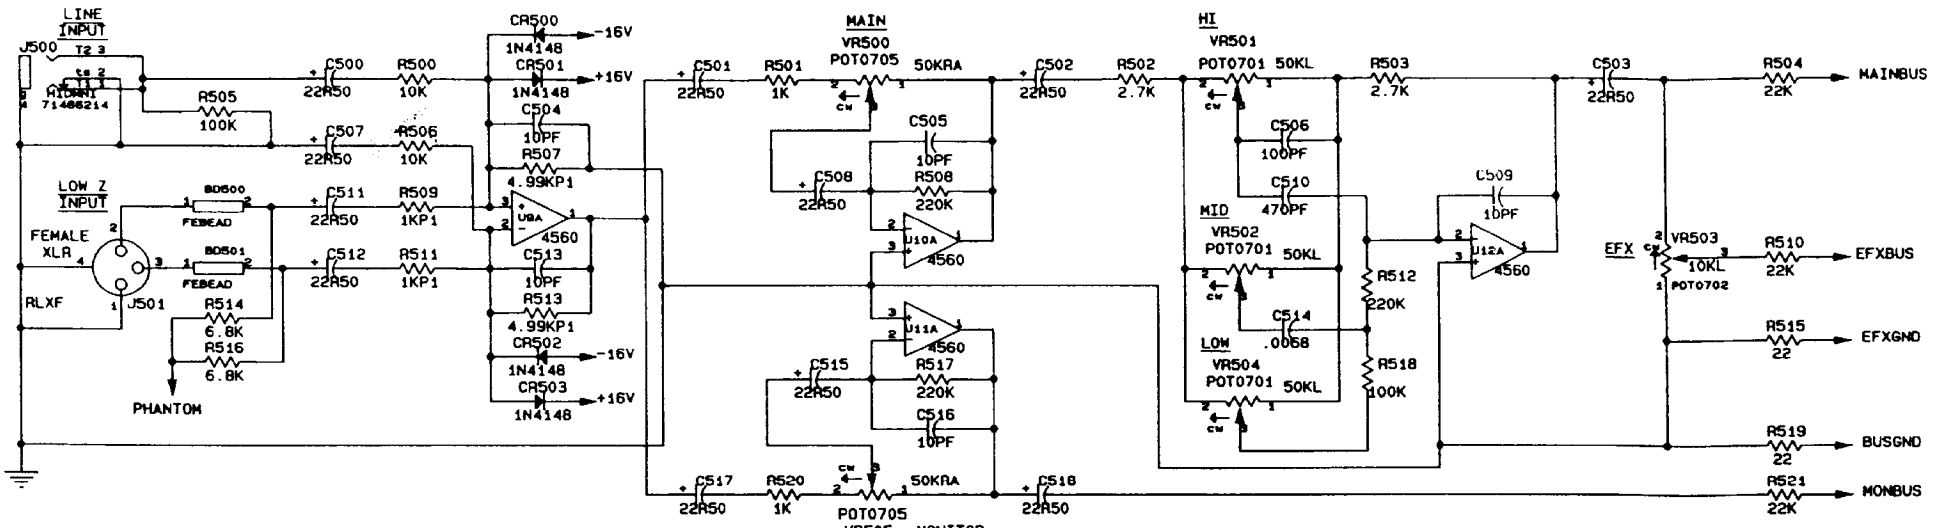

PEAVEY ELECTRONICS CORP.
 711 A STREET
 TITLE: 300SC POWER AMP
 PROJECT: P81000W IMP: 8887313
 TITLE NUMBER: B1505345 REV: A
 DATE: 08-01-81 SHEET: 1 OF 1

TO PREAMP

TO POWER AMPLIFIER

PEAVEY ELECTRONICS CORP. 711 A STREET MERICIAN, MISSISSIPPI 39301			
TITLE: XR Power Supply 98898040			
PROJECT: #P9100035	MRP: 99598040		
SIZE: NUMBER: B	81520375	REV: A	
DATE 20-JAN-94	SHEET 1 OF 1		

PEAVEY ELECTRONICS CORP.			
711 A STREET			
Meridian, Mississippi 39301			
TITLE XR680E Preamp			
99598050			
SIZE	CODE	NUMBER	REV
D		81520370	A
PRINT	DATE	20-JAN-94	SHEET 1 OF 3