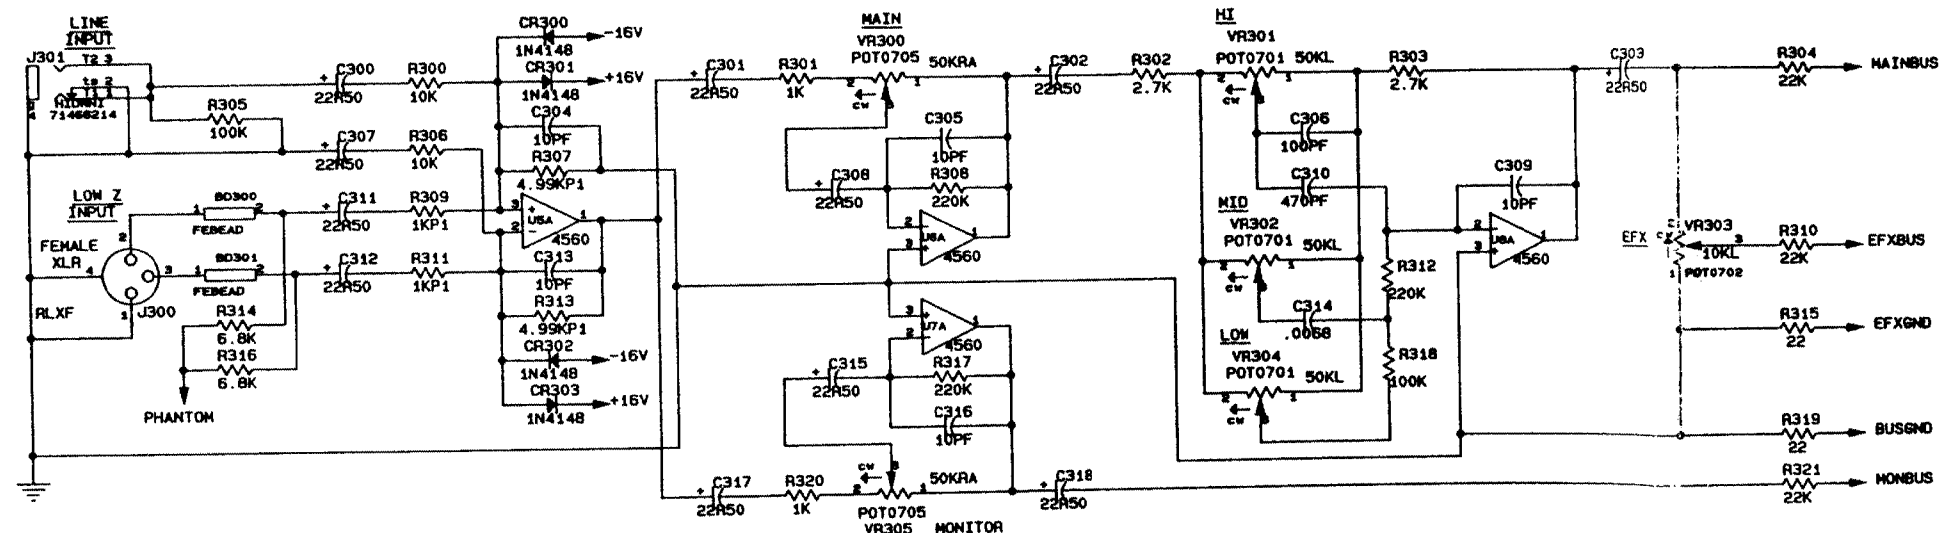

PEAVEY ELECTRONICS CORP.
 711 A STREET
 TITLE: 300SC POWER AMP
 PROJECT: P81000W IMP: 8887313
 TITLE NUMBER: B1505345 REV: A
 DATE: 08-01-81 SHEET: 1 OF 1

TO PREAMP

TO POWER AMPLIFIER

PEAVEY ELECTRONICS CORP. 711 A STREET MERICIAN, MISSISSIPPI 39301			
TITLE: XR Power Supply 98898040			
PROJECT: #P9100035	MRP: 99598040		
SIZE: NUMBER: B	81520375	REV: A	
DATE 20-JAN-94	SHEET 1 OF 1		

PEAVEY ELECTRONICS CORP.			
711 A STREET			
Meridian, Mississippi 39301			
TITLE XR680E Preamp			
99598050			
SIZE	CODE	NUMBER	REV
D		81520370	A
PRINT	DATE	20-JAN-94	SHEET 1 OF 3