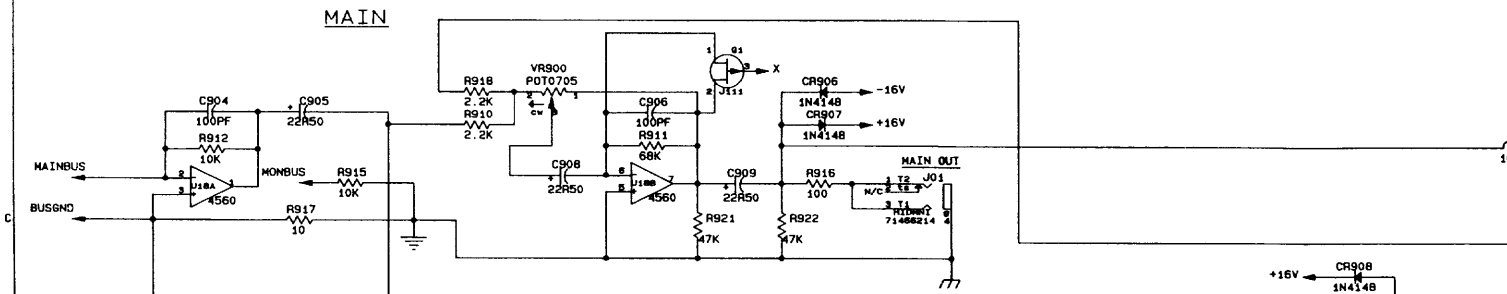

PEAVEY ELECTRONICS CORP.
 711 A STREET
 TITLE: 300SC POWER AMP
 PROJECT: P81000W IMP: 8887313
 TITLE NUMBER: B1505345 REV: A
 DATE: 08-01-81 SHEET: 1 OF 1

TO PREAMP

TO POWER AMPLIFIER

PEAVEY ELECTRONICS CORP. 711 A STREET MERICIAN, MISSISSIPPI 39301			
TITLE: XR Power Supply 98898040			
PROJECT: #P9100035	MRP: 99598040		
SIZE: NUMBER: B	81520375	REV: A	
DATE 20-JAN-94	SHEET 1 OF 1		

PEAVEY ELECTRONICS CORP.			
711 A STREET			
Meridian, Mississippi 39301			
TITLE XR680E Preamp			
99598050			
SIZE	CODE	NUMBER	REV
D		81520370	A
PRINT	DATE	20-JAN-94	SHEET 1 OF 3