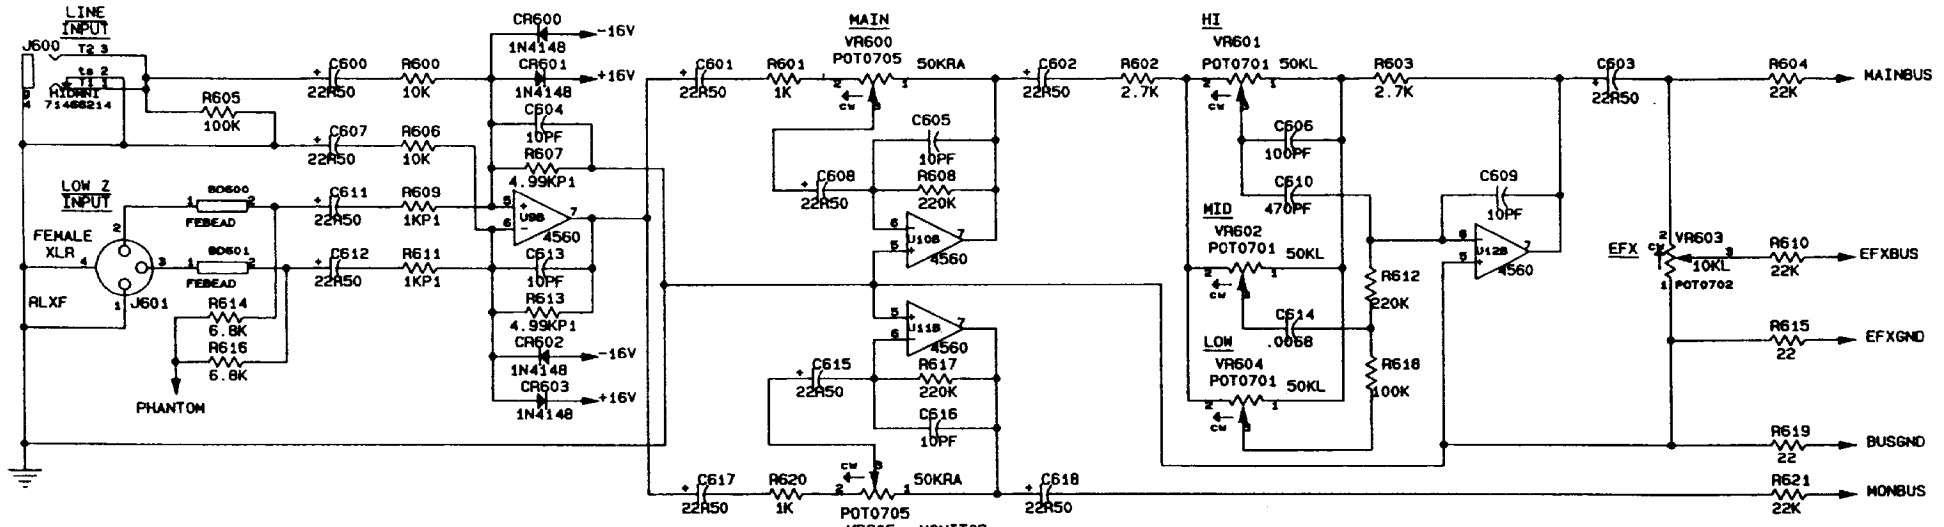

PEAVEY ELECTRONICS CORP.
 711 A STREET
 TITLE: 300SC POWER AMP
 PROJECT: P81000W IMP: 8887313
 TITLE NUMBER: B1505345 REV: A
 DATE: 08-01-81 SHEET: 1 OF 1

TO PREAMP

TO POWER AMPLIFIER

PEAVEY ELECTRONICS CORP. 711 A STREET MERICIAN, MISSISSIPPI 39301			
TITLE: XR Power Supply 98898040			
PROJECT: #P9100035	MRP: 99598040		
SIZE: NUMBER: B	81520375	REV: A	
DATE 20-JAN-94	SHEET 1 OF 1		

PEAVEY ELECTRONICS CORP.			
711 A STREET			
Meridian, Mississippi 39301			
TITLE XR680E Preamp			
99598050			
SIZE	CODE	NUMBER	REV
D		81520370	A
PRINT	DATE	20-JAN-94	SHEET 1 OF 3