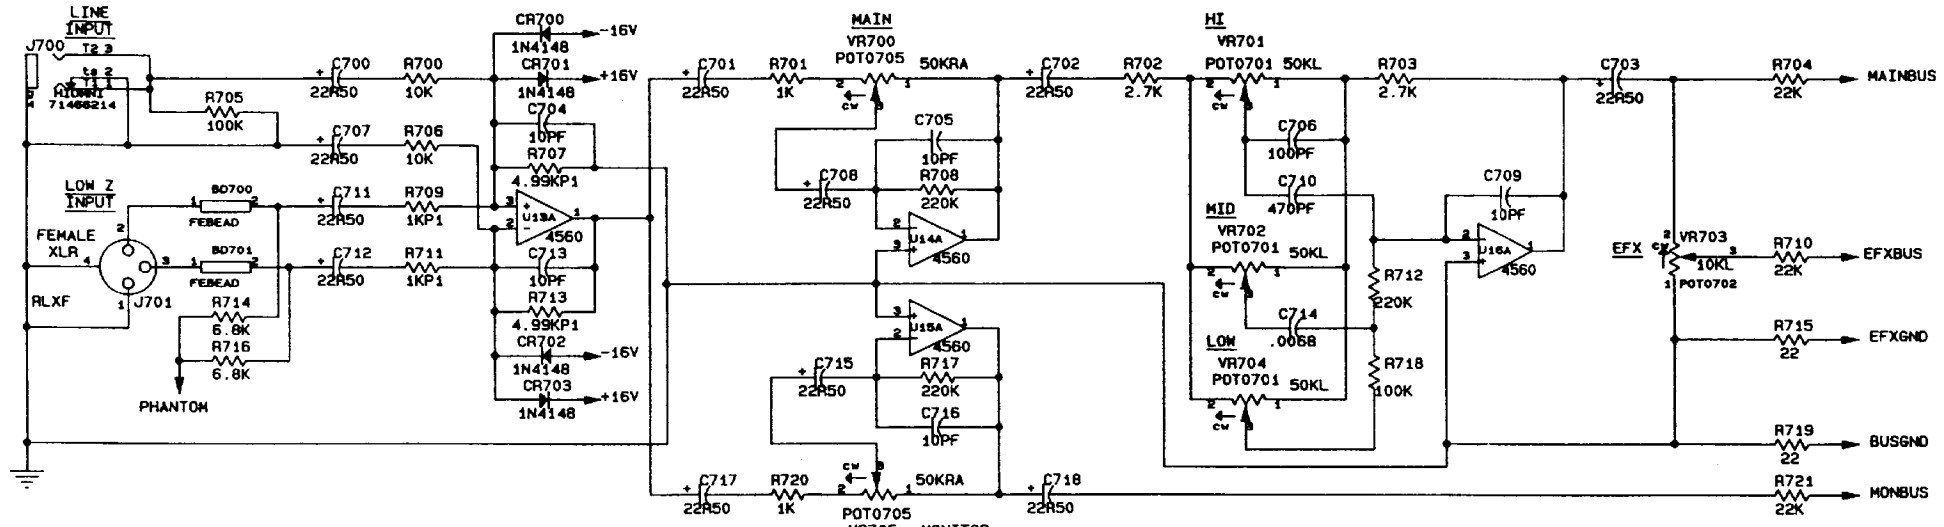

PEAVEY ELECTRONICS CORP.
 711 A STREET
 TITLE: 300SC POWER AMP
 PROJECT: P81000W IMP: 8887313
 TITLE NUMBER: B1505345 REV: A
 DATE: 08-01-81 SHEET: 1 OF 1

TO PREAMP

TO POWER AMPLIFIER

PEAVEY ELECTRONICS CORP. 711 A STREET MERICIAN, MISSISSIPPI 39301			
TITLE: XR Power Supply 98898040			
PROJECT: #P9100035	MRP: 99598040		
SIZE: NUMBER: B	81520375	REV: A	
DATE 20-JAN-94	SHEET 1 OF 1		

PEAVEY ELECTRONICS CORP.			
711 A STREET			
Meridian, Mississippi 39301			
TITLE XR680E Preamp			
99598050			
SIZE	CODE	NUMBER	REV
D		81520370	A
PRINT	DATE	20-JAN-94	SHEET 1 OF 3