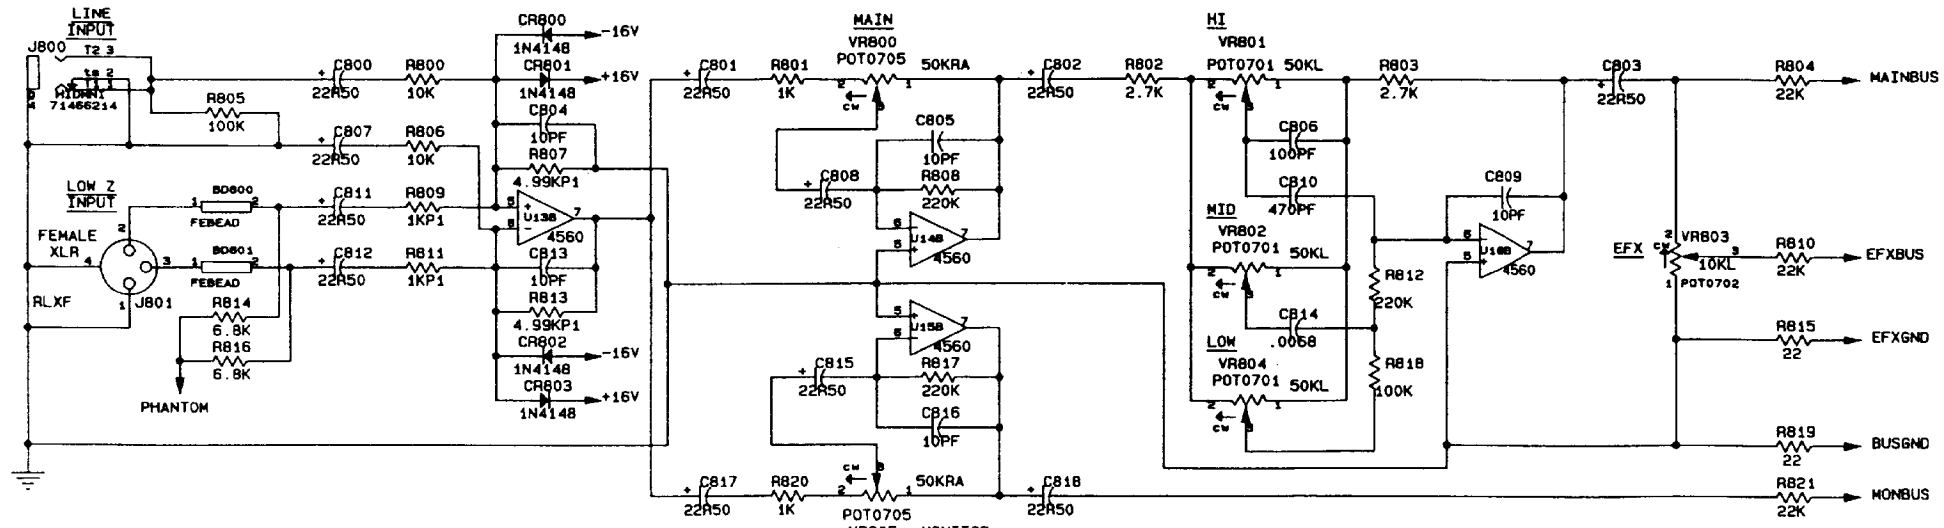

PEAVEY ELECTRONICS CORP.
 711 A STREET
 TITLE: 300SC POWER AMP
 PROJECT: P81000W IMP: 8887313
 TITLE NUMBER: B1505345 REV: A
 DATE: 08-01-81 SHEET: 1 OF 1

TO PREAMP

TO POWER AMPLIFIER

PEAVEY ELECTRONICS CORP. 711 A STREET MERICIAN, MISSISSIPPI 39301			
TITLE: XR Power Supply 98898040			
PROJECT: #P9100035	MRP: 99598040		
SIZE: NUMBER: B	81520375	REV: A	
DATE 20-JAN-94	SHEET 1 OF 1		

PEAVEY ELECTRONICS CORP.			
711 A STREET			
Meridian, Mississippi 39301			
TITLE XR680E Preamp			
99598050			
SIZE	CODE	NUMBER	REV
D		81520370	A
PRINT	DATE	20-JAN-94	SHEET 1 OF 3