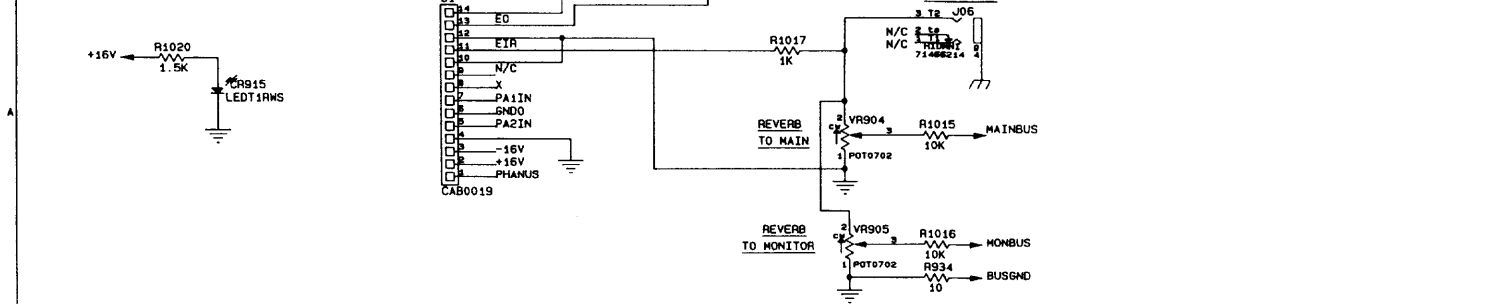

PEAVEY ELECTRONICS CORP.
 711 A STREET
 TITLE: 300SC POWER AMP
 PROJECT: P81000W IMP: 8887313
 TITLE NUMBER: B1505345 REV: A
 DATE: 08-01-81 SHEET: 1 OF 1

TO PREAMP

TO POWER AMPLIFIER

PEAVEY ELECTRONICS CORP. 711 A STREET MERICIAN, MISSISSIPPI 39301			
TITLE: XR Power Supply 98898040			
PROJECT: #P9100035	MRP: 99598040		
SIZE: NUMBER: B	81520375	REV: A	
DATE 20-JAN-94	SHEET 1 OF 1		

PEAVEY ELECTRONICS CORP.			
711 A STREET			
Meridian, Mississippi 39301			
TITLE XR680E Preamp			
99598050			
SIZE	CODE	NUMBER	REV
D		81520370	A
PRINT	DATE	20-JAN-94	SHEET 1 OF 3