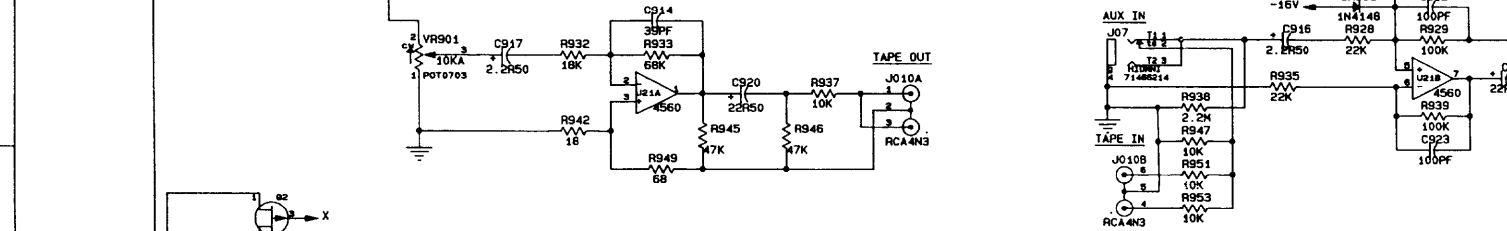

PEAVEY ELECTRONICS CORP.
 711 A STREET
 TITLE: 300SC POWER AMP
 PROJECT: P81000W IMP: 8887313
 TITLE NUMBER: B1505345 REV: A
 DATE: 08-01-81 SHEET: 1 OF 1

TO PREAMP

TO POWER AMPLIFIER

PEAVEY ELECTRONICS CORP. 711 A STREET MERICIAN, MISSISSIPPI 39301			
TITLE: XR Power Supply 98898040			
PROJECT: #P9100035	MRP: 99598040		
SIZE: NUMBER: B	81520375	REV: A	
DATE 20-JAN-94	SHEET 1 OF 1		

PEAVEY ELECTRONICS CORP.			
711 A STREET			
Meridian, Mississippi 39301			
TITLE XR680E Preamp			
99598050			
SIZE	CODE	NUMBER	REV
D		81520370	A
PRINT	DATE	20-JAN-94	SHEET 1 OF 3