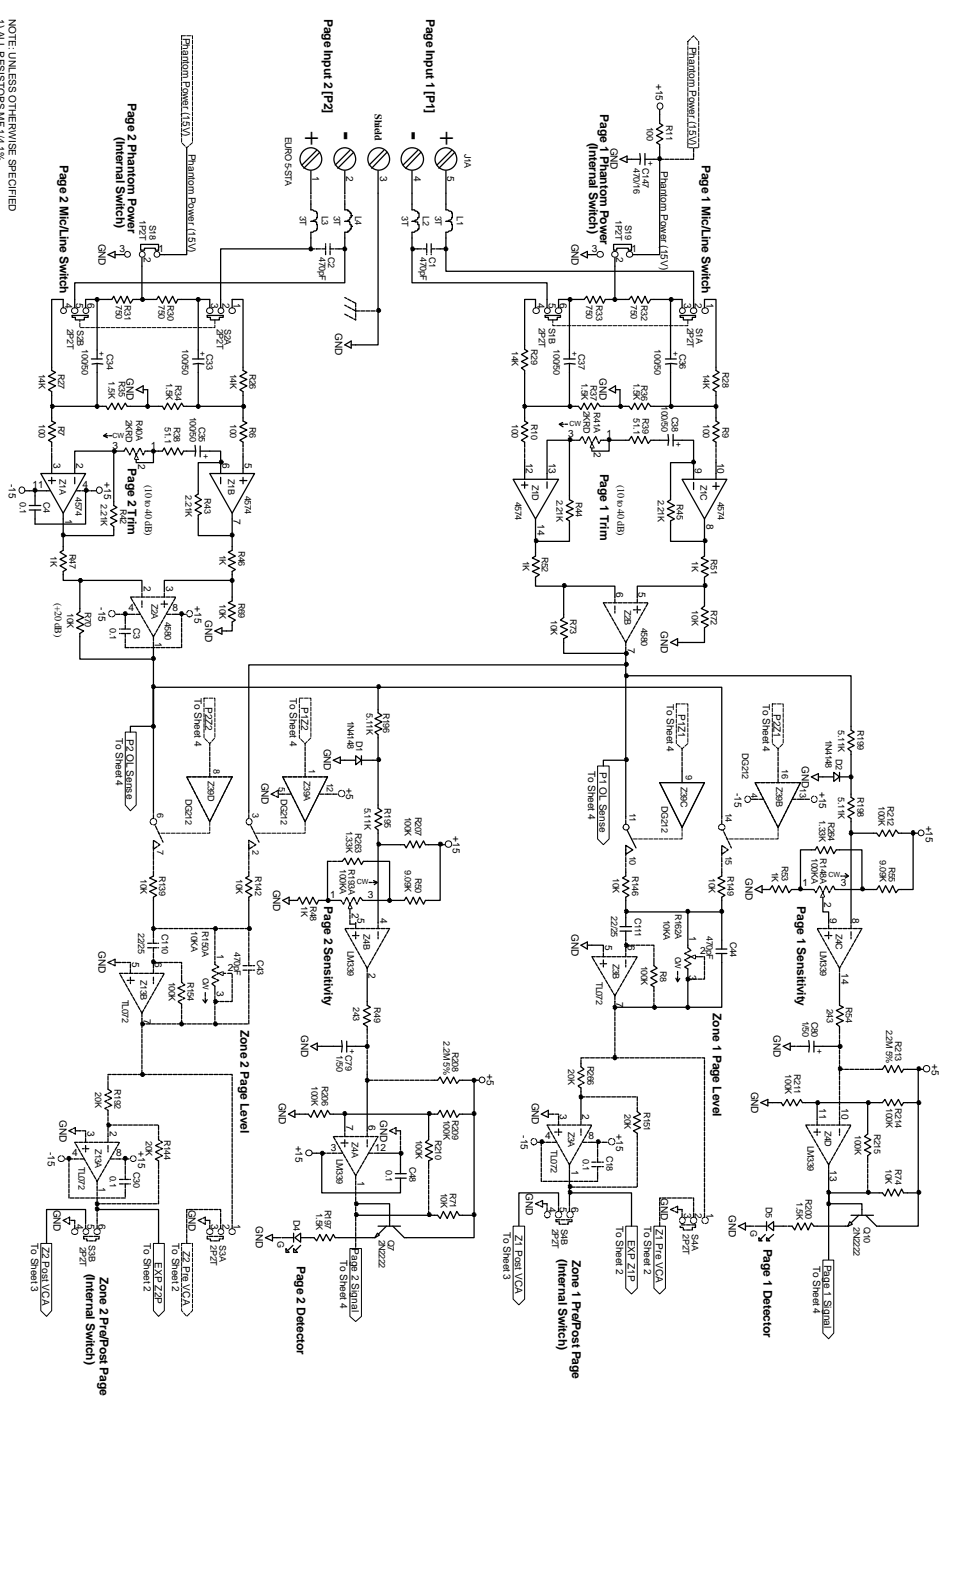

17851.1.SCH
17851.2.SCH
17851.3.SCH
17851.4.SCH
17851.5.SCH

PGM IN, DUCK & AUX OUT ZONE RMTS, VCAMAIN OUT
PARS SIP & ZONE REMOTE EQ FILTERS