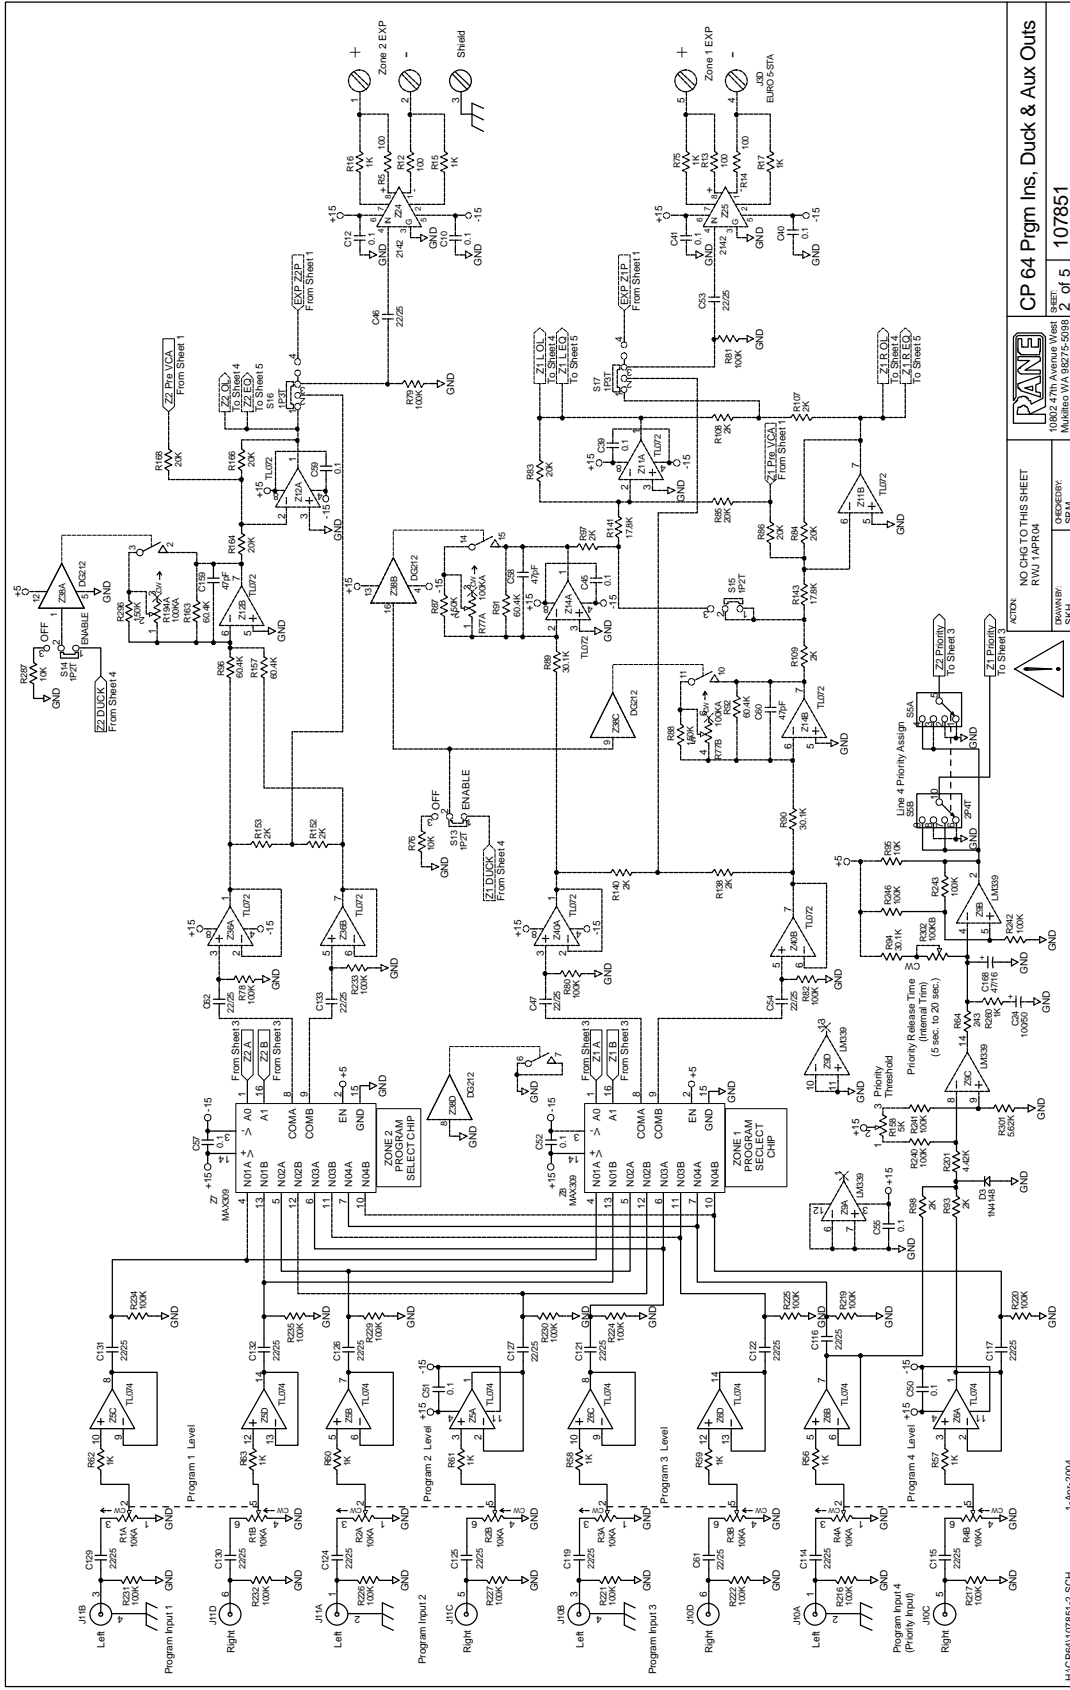

Rane Corp. (425)355-6000
 105926 DES: MAIN/SLIDER CP 64
 ACTION: MOVED 14MM POTS, SKH 08APR02

NOTE: UNLESS OTHERWISE SPECIFIED
 1) ALL RESISTORS ARE 1%
 2) ALL SWITCHES SHOWN IN THEIR "OUT"
 OR "OFF" POSITIONS

17851.1.SCH
 17851.2.SCH
 17851.3.SCH
 17851.4.SCH
 17851.5.SCH

PGM IN, DUCK & AUX OUT ZONE RMTS, VCAMAIN OUT
 PARS SIP & ZONE REMOTE EQ FILTERS

RANE
 10062 47th Avenue West
 Mukwonago, WI 53075-5081

NO CHG TO THIS SHEET
 REV: RJW JAP/RA
 DRAWING: SKH

CP 64 Pigm Ins, Duck & Aux Outs
 SHEET: 2 of 5
 107851