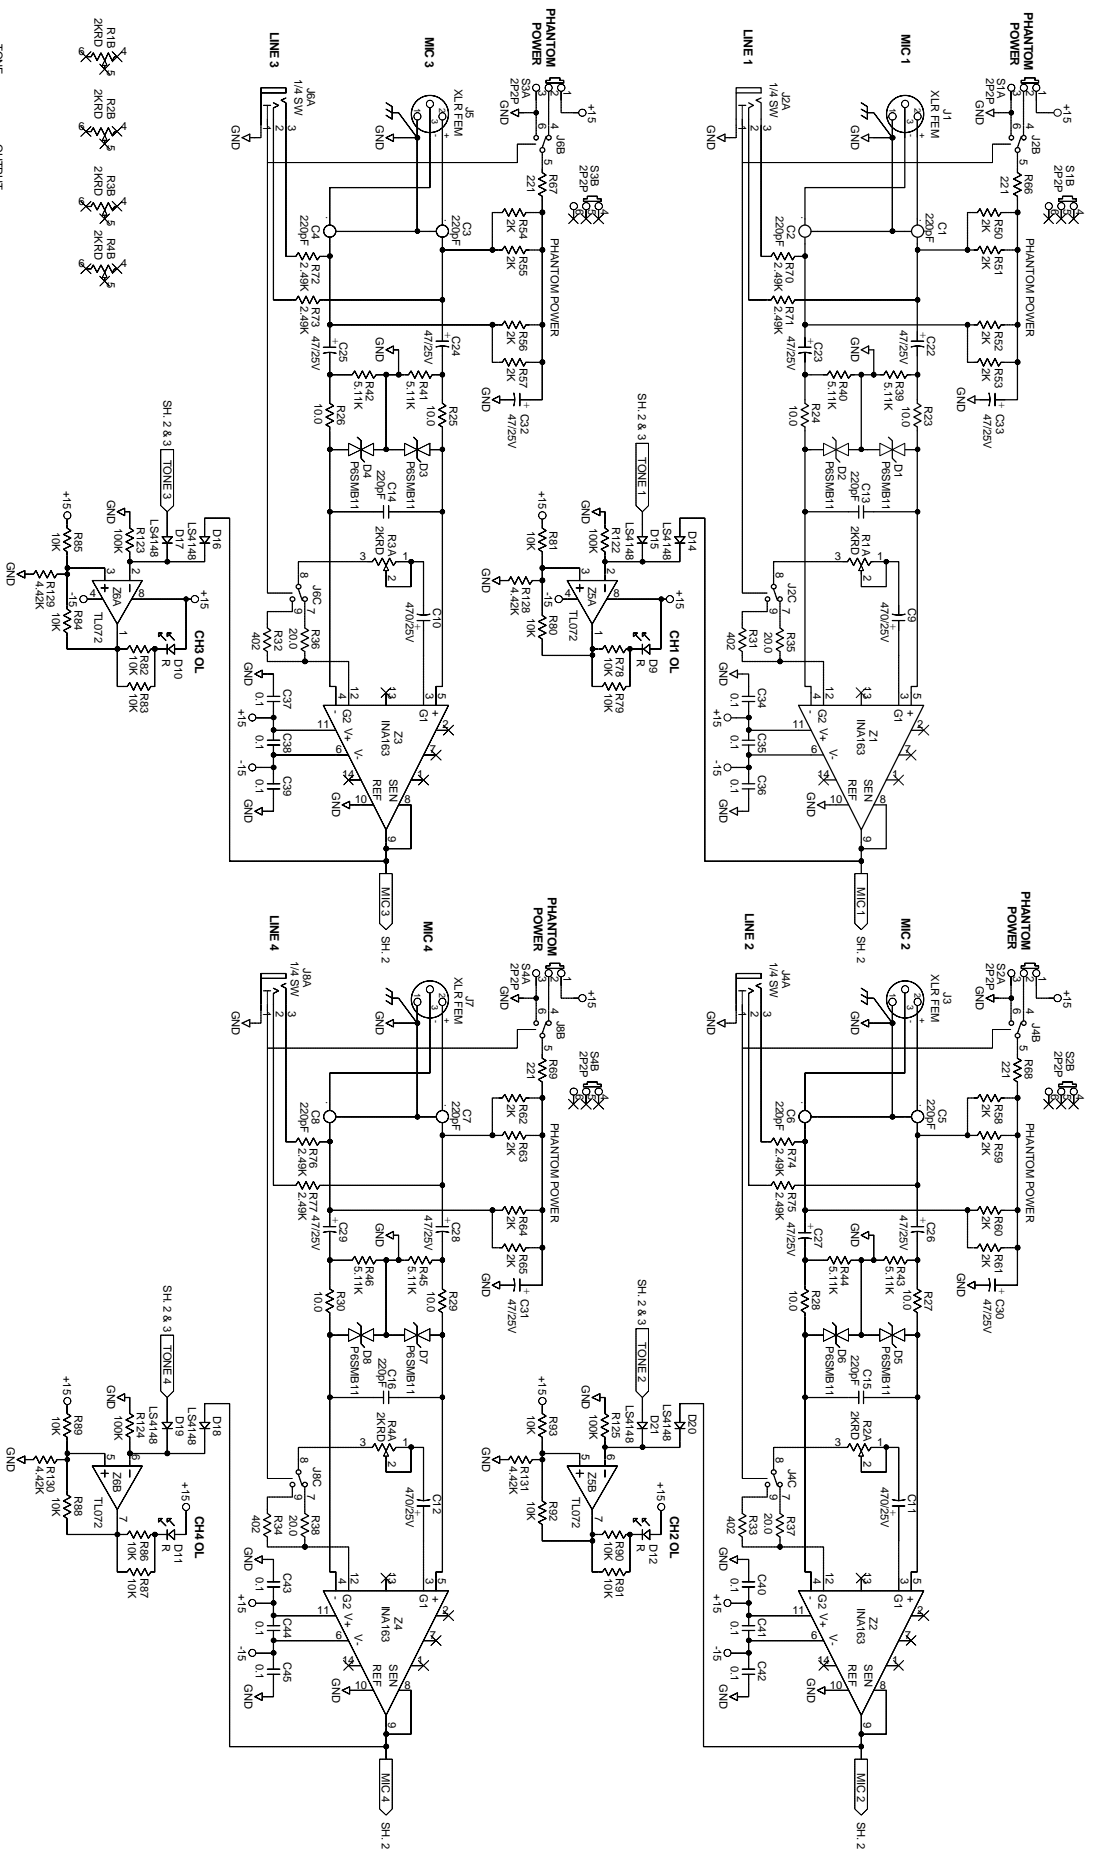

Rane Corp. (425)355-6000  
 106108 DES MAIN/SLIDER MLM 42  
 ACTION: CHANGED ALL POTS TO NEW 14MM,  
 WAS DOC 105730 SKH 28MAY02

TONE 105502.3.SCH OUTPUT 105502.3.SCH  
 ACTION: DRAWN BY: RJ CHECKED BY: MKR  
 PANE 10802 47th Avenue West Suite 3000  
 Mukwonago, WI 53075-5098  
**MIC MLM 42**  
 1 of 3 105502