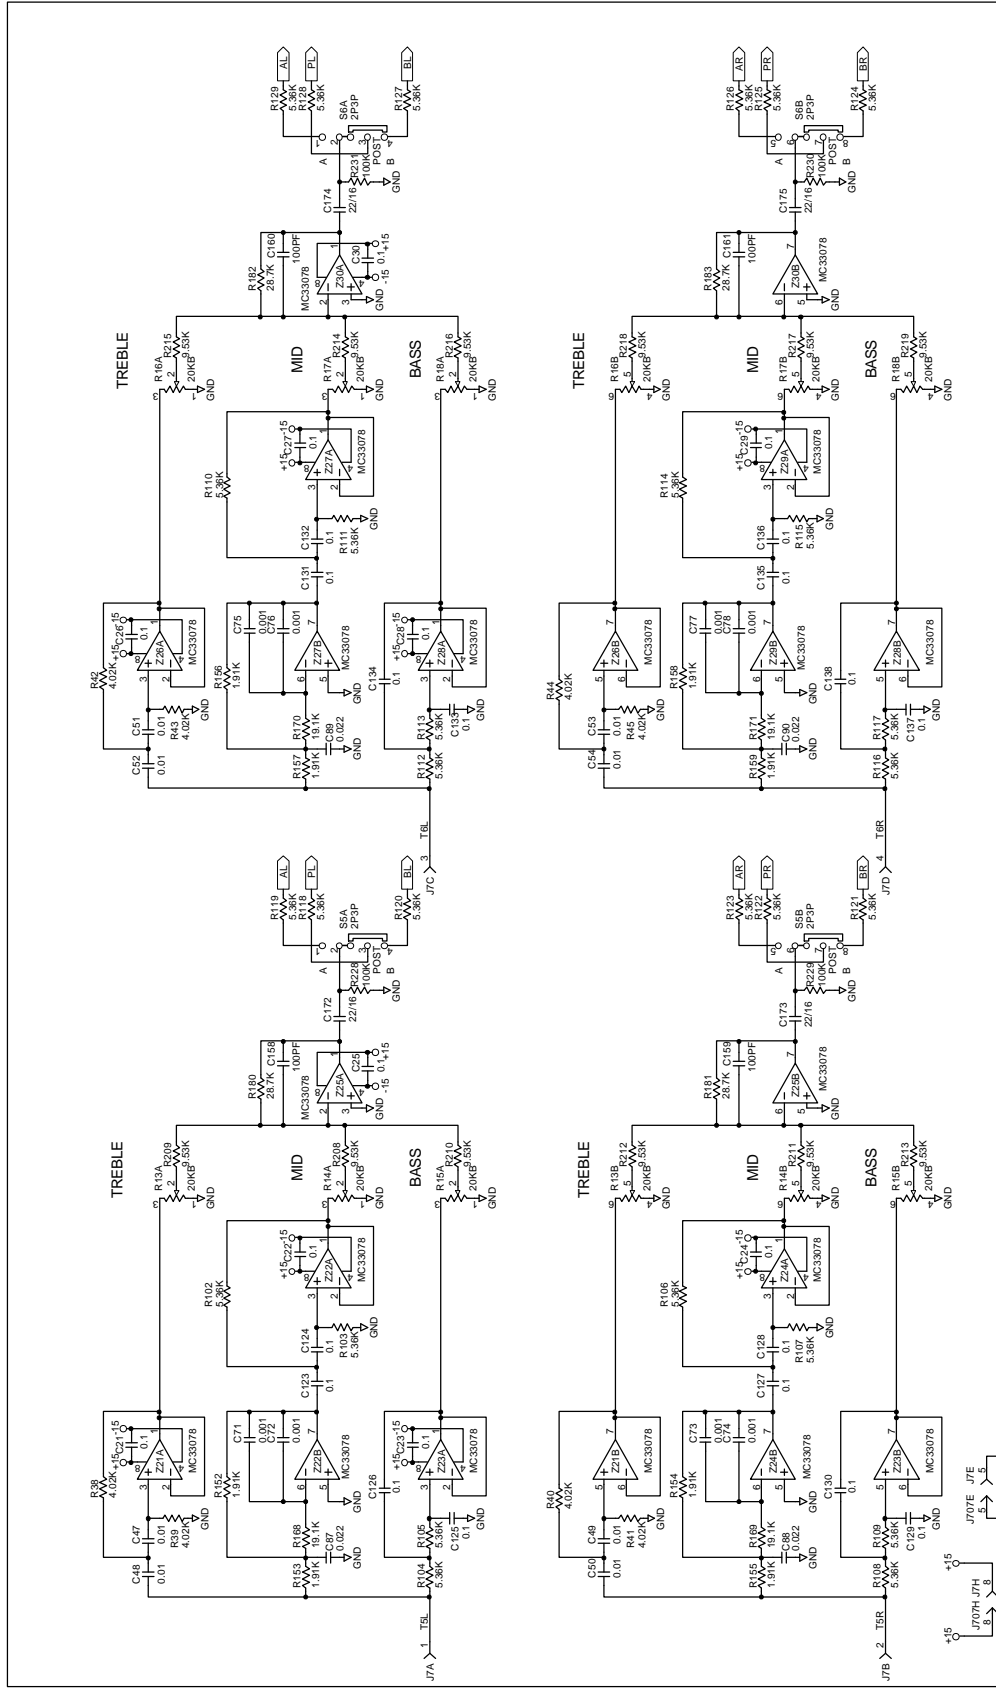

DRAWN BY: **KRB** CHECKED BY: **KRB** 2 of 6 103676-2

2-DWG-1999

RANE
 10822 47th Avenue West
 Tukwila, WA 98148-3681

MAIN MIX MP2016
 103676-3

CREATED BY: **KRB**
 DRAWN BY: **RJ**

DATE: 10/27/99

REVISION: 1

RANE TONE 3&4 XP 2016

10002 47th Avenue West (SEE)
 10002 47th Avenue West (SEE)
 NUMBER WA 98275-5038

DRAWN BY: RJK/MB
 CHECKED BY: RJK/MB
 ACTION:

SHEET: 2 of 5
 103273

H:\XP2016\103273-2.SCH 19-04-2024

RAVE

10802 47th Avenue West
 Mukwonago, WI 53075-5081

DRAWN BY: RJK/MB
 CHECKED BY: RJK/MB
 ACTION:

TONE 5&6 XP 2016

SHEET: 3 of 5
 103273

19-04-2024

INPUT/POWER XP 2016

SHEET: 5 of 5 103273