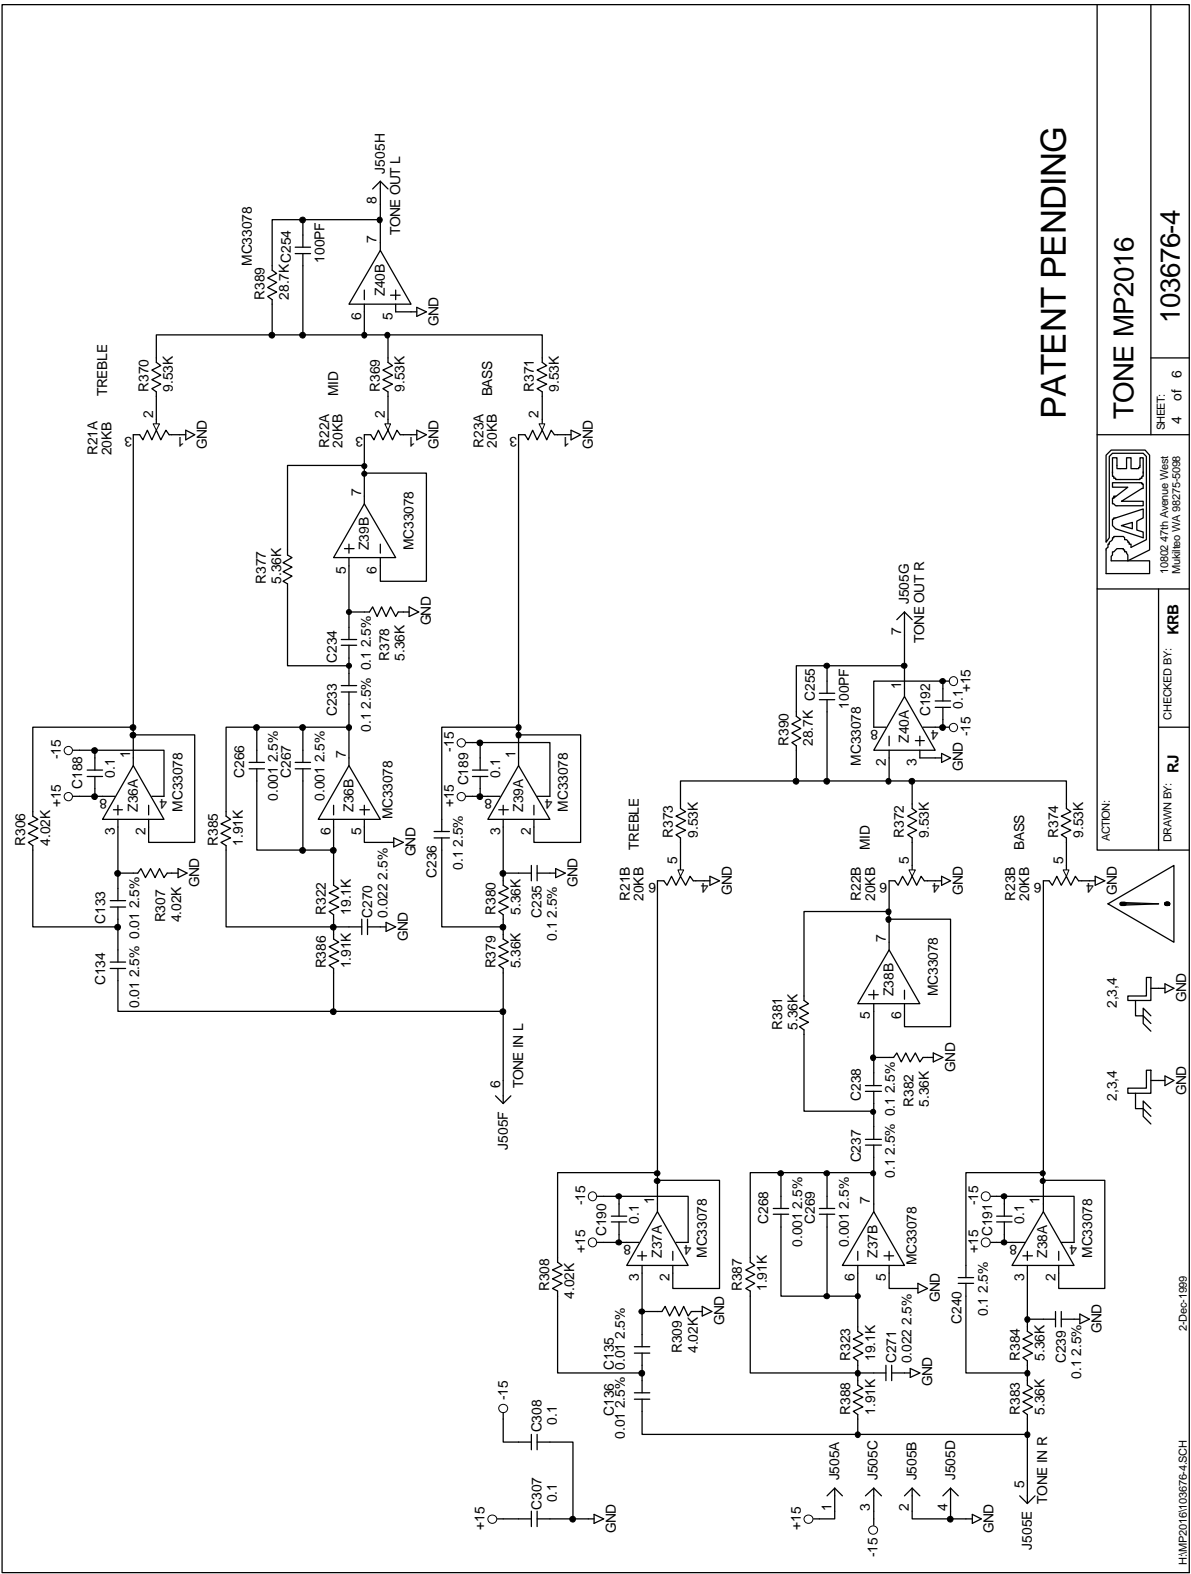

PATENT PENDING

TONE MP2016

19802 47th Avenue West
Mulliken VA 98275-5098

DRAWN BY: **RJ** CHECKED BY: **KRB**

ACTION:

2.3.4

2.3.4

HAMP2016/103676-4.SCH 2-Dec-1989

SHEET: 4 of 6 103676-4