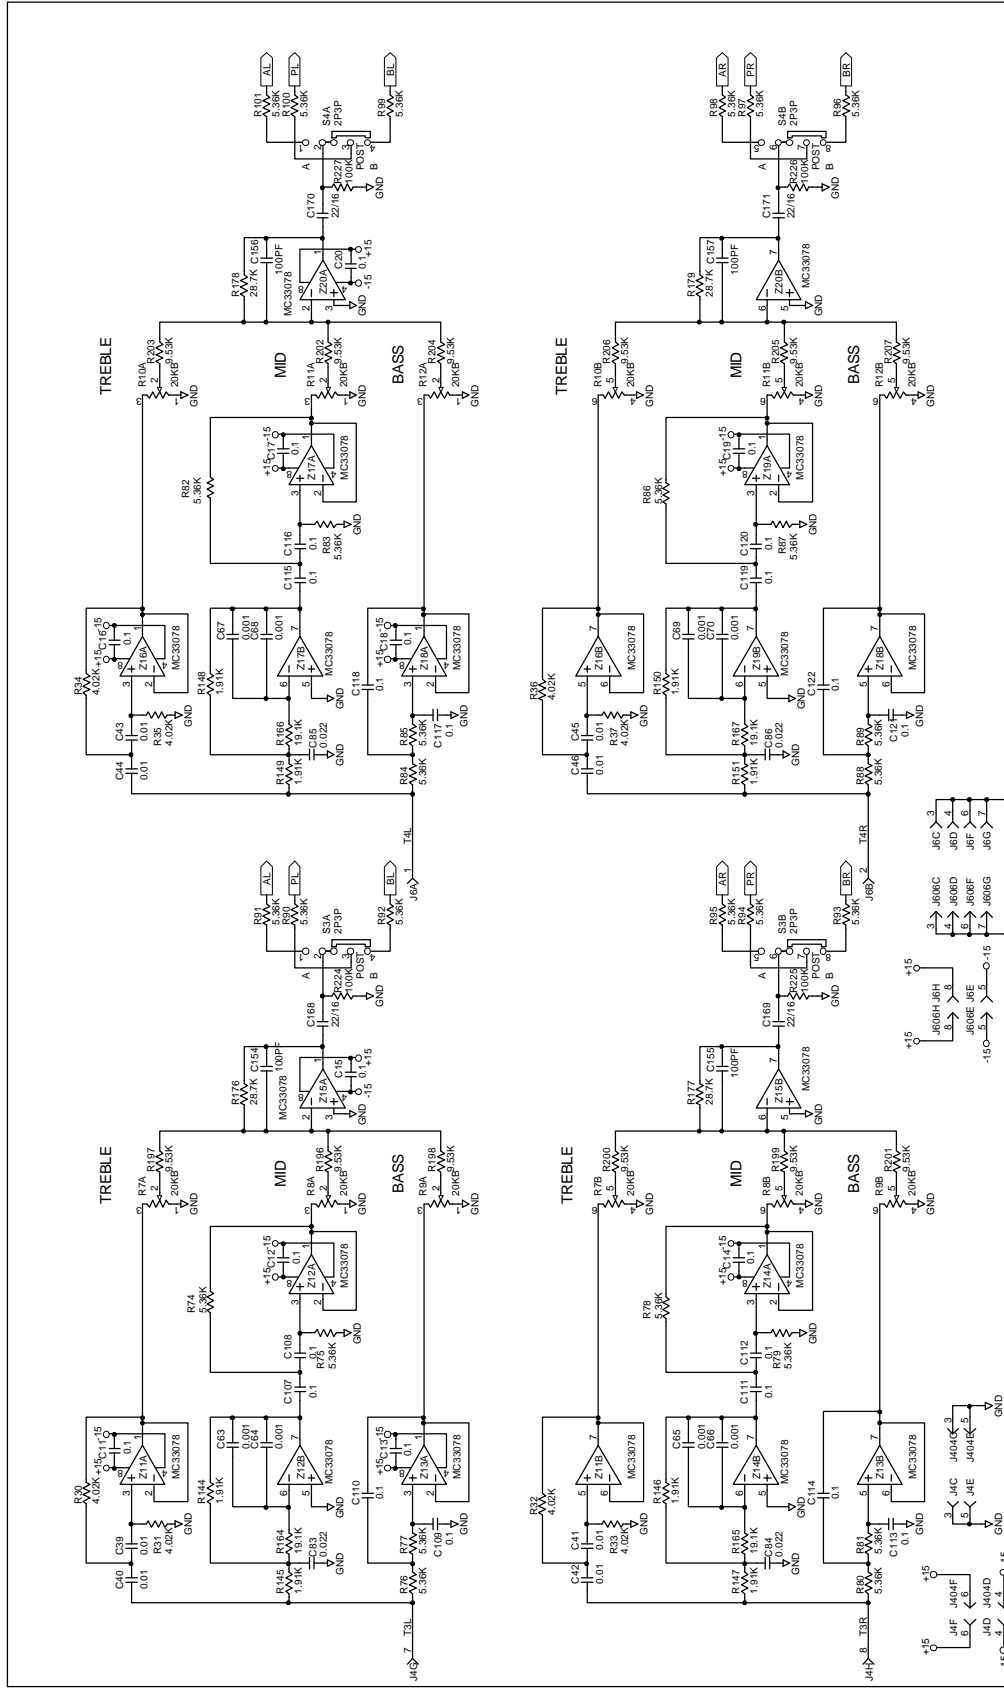

DRAWN BY: **KRB** CHECKED BY: **KRB** 2 of 6 103676-2

2-DWG-1999

RANE
 10822 47th Avenue West
 Tukwila, WA 98148-3681

MAIN MIX MP2016
 103676-3

CREATED BY: **KRB**
 DRAWN BY: **RJ**

DATE: 10/27/99

REVISION: 1

2.3.4

HAMP2016/103676-4.SCH 2-Dec-1989

SHEET: 4 of 6 103676-4

OUTPUT MP2016

ADDED NOMENCLATURE TO J3

ACTION: **RJ** DESIGNED BY: **KRB** DRAWN BY: **RJ** 10892 47th Avenue West SHEET: **5** of **6** 103676-5
 NUMBER WA 98275-50281

RANE TONE 3&4 XP 2016

10002 47th Avenue West (SEE)
 10002 47th Avenue West (SEE)
 NUMBER WA 98275-5038

DRAWN BY: RJK/MB
 CHECKED BY: RJK/MB
 ACTION:

SHEET: 2 of 5
 103273

H:\XP2016\103273-2.SCH 19-04-2024