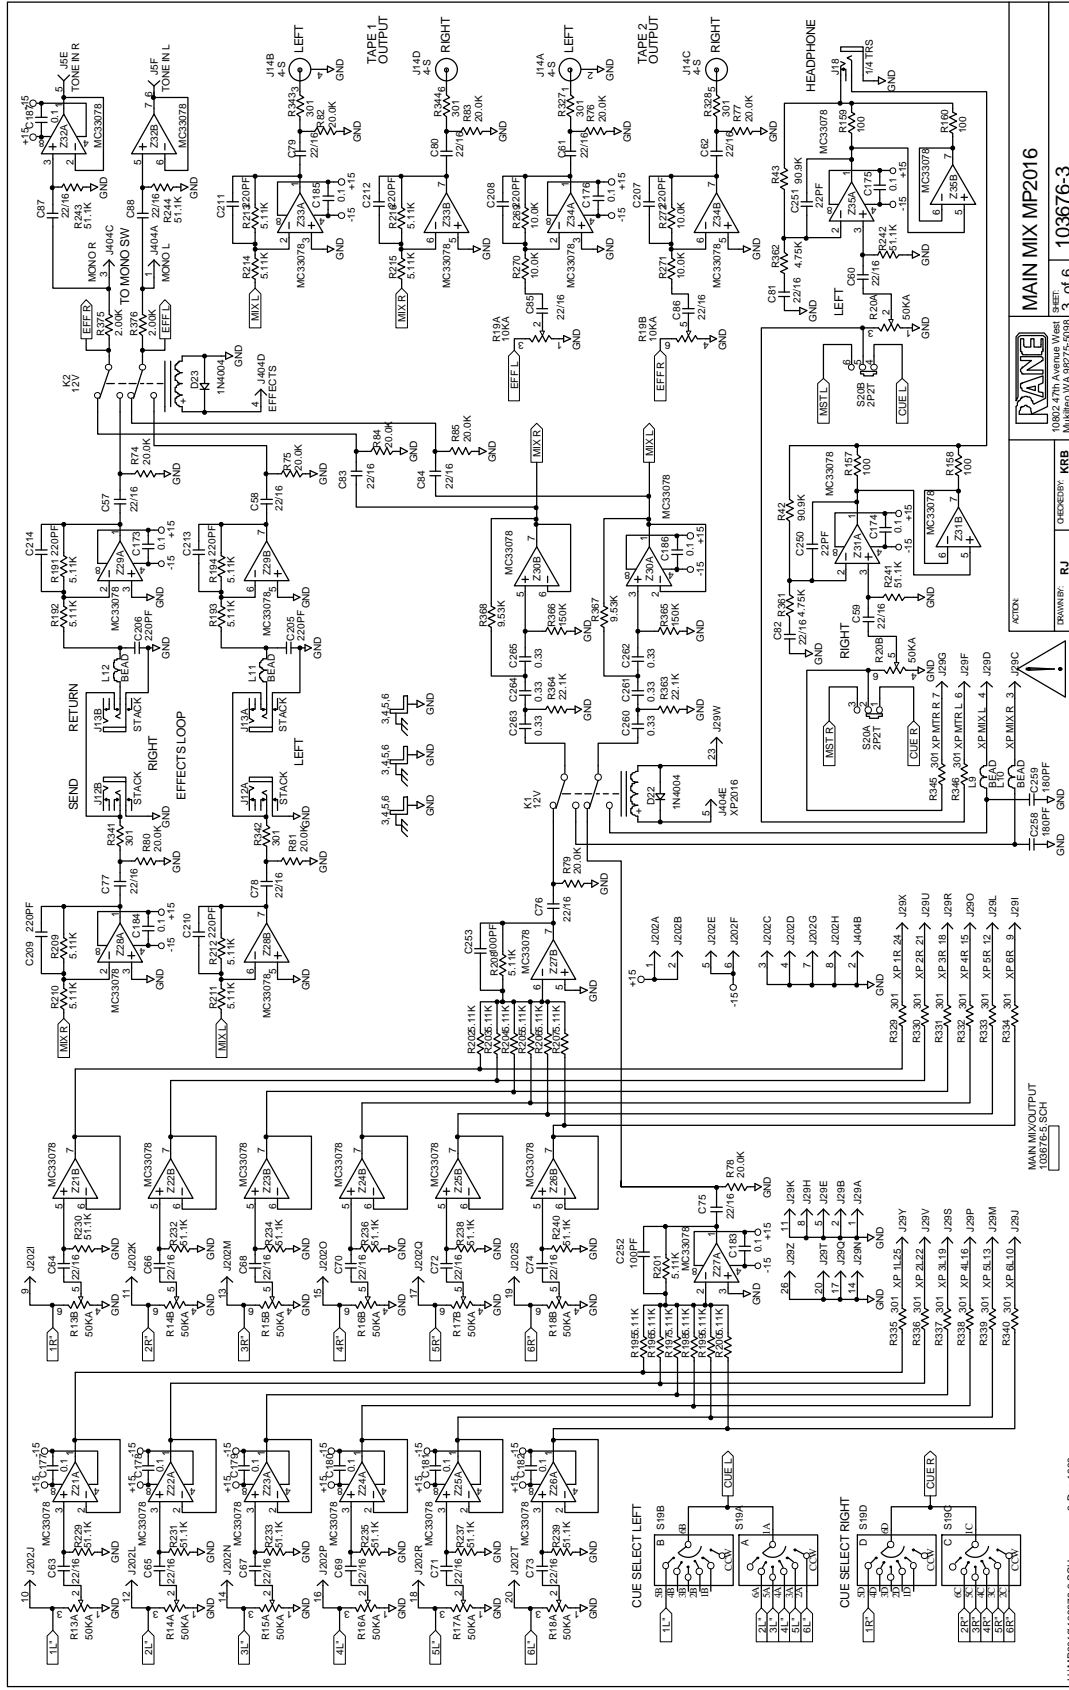

DRAWN BY: **KRB** CHECKED BY: **KRB** 2 of 6 103676-2

2-DWG-1999

RANE
 10822 47th Avenue West
 Tukwila, WA 98148-3681

MAIN MIX MP2016
 103676-3

CREATED BY: **KRB**
 DRAWN BY: **RJ**

DATE: 10/27/99

REVISION: 1

103676-3 SCH

2-DEC-1999

PATENT PENDING

TONE MP2016

19802 47th Avenue West
Mulliken VA 98275-5098

DRAWN BY: **RJ** CHECKED BY: **KRB**

ACTION:

2.3.4

2.3.4

HAMP2016/103676-4.SCH 2-Dec-1989

SHEET: 4 of 6 103676-4

OUTPUT MP2016

ADDED NOMENCLATURE TO J3

ACTION: **RJ** DESIGNED BY: **KRB** DRAWN BY: **RJ** 10892 47th Avenue West SHEET: **5** of **6** 103676-5
 NUMBER WA 98275-50281

RANE TONE 3&4 XP 2016

10002 47th Avenue West (SEE)
 10002 47th Avenue West (SEE)
 NUMBER WA 98275-5038

DRAWN BY: RJK/MB
 CHECKED BY: RJK/MB
 ACTION:

SHEET: 2 of 5
 103273

H:\XP2016\103273-2.SCH 19-04-2024