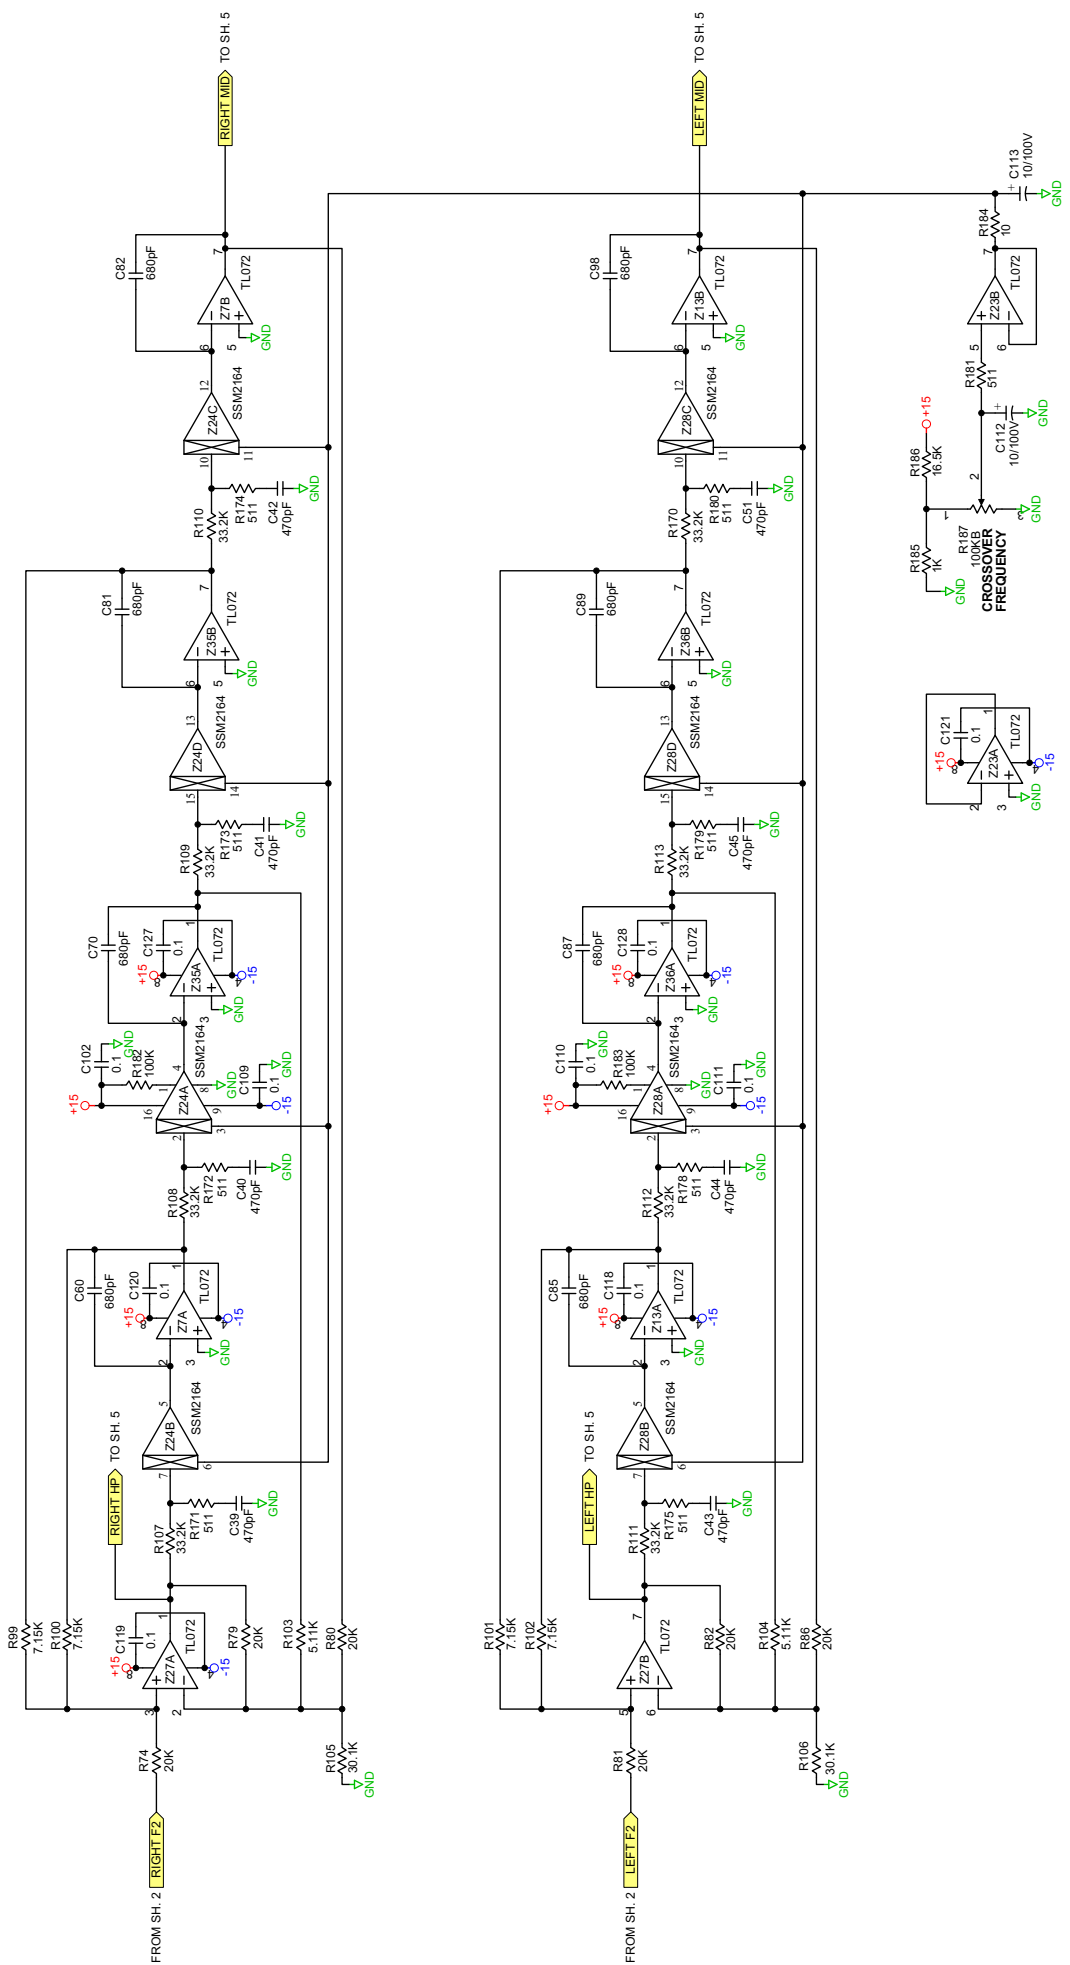

- LOW XOVR 109693-2.SCH
- MIDHIGH XOVR 109693-3.SCH
- LOW/SUB OUT 109693-4.SCH
- MIDHIGH OUT/PWR SUP 109693-5.SCH

ACTION:  
NO CHANGE TO THIS SHEET  
WAS DOC 106460 ALE 17MAR06

DRAWN BY: SKH  
CHECKED BY:

**RANE**  
10802 47th Avenue West  
Mukilteo WA 98275-0698

**INPUTS SAC 23**  
SHEET: 1 of 5  
109693

VOLTAGE RANGE = 0.5V-5.0V  
 FREQUENCY RANGE = 350 Hz -> 7 KHz

ACTION: NO CHANGE TO THIS SHEET  
 WAS DOC 106460 ALF 17MAR06  
 DRAWN BY: SKH CHECKED BY:

MID/HIGH XOVR SAC 23  
 SHEET: 3 of 5  
 109693

ACTION:  
 NO CHANGE TO THIS SHEET  
 WAS DOC 106460 ALF 17MAR06  
 DRAWN BY: SKH  
 CHECKED BY:

**RANE**  
 10802 47th Avenue West  
 Mukilteo WA 98275-0698

**LOW/SUB OUT SAC 23**  
 SHEET: 4 of 5  
 109693