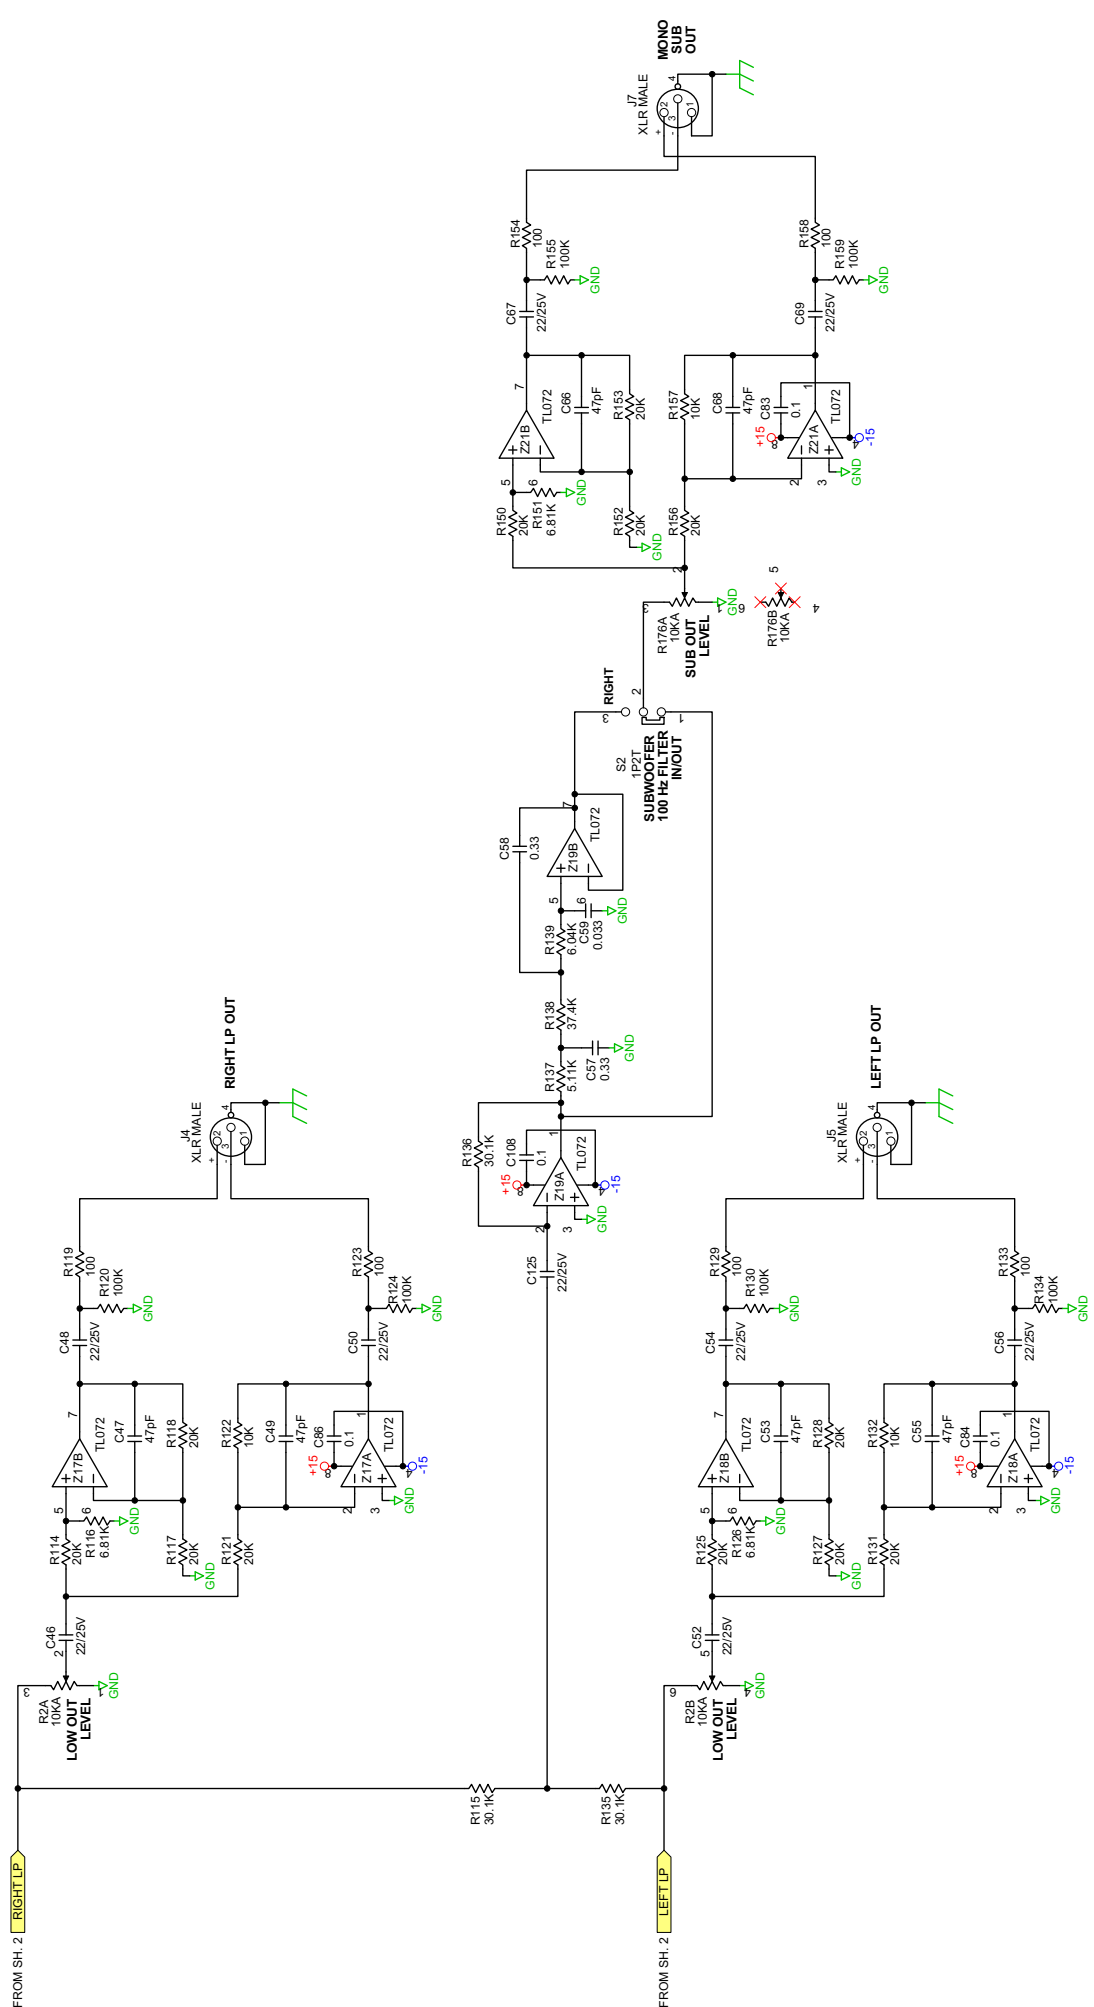

- LOW XOVR 109693-2.SCH
- MIDHIGH XOVR 109693-3.SCH
- LOW/SUB OUT 109693-4.SCH
- MIDHIGH OUT/PWR SUP 109693-5.SCH

ACTION:  
NO CHANGE TO THIS SHEET  
WAS DOC 106460 ALE 17MAR06

DRAWN BY: SKH  
CHECKED BY:

**RANE**  
10802 47th Avenue West  
Mukilteo WA 98275-0698

**INPUTS SAC 23**  
SHEET: 1 of 5  
109693

VOLTAGE RANGE = 0.5V-5.0V  
 FREQUENCY RANGE = 350 Hz -> 7 KHz

ACTION: NO CHANGE TO THIS SHEET  
 WAS DOC 106460 ALF 17MAR06  
 DRAWN BY: SKH CHECKED BY:

MID/HIGH XOVR SAC 23  
 SHEET: 3 of 5  
 109693

ACTION:  
 NO CHANGE TO THIS SHEET  
 WAS DOC 106460 ALF 17MAR06  
 DRAWN BY: SKH  
 CHECKED BY:

**RANE**  
 10802 47th Avenue West  
 Mukilteo WA 98275-0698

**LOW/SUB OUT SAC 23**  
 SHEET: 4 of 5  
 109693