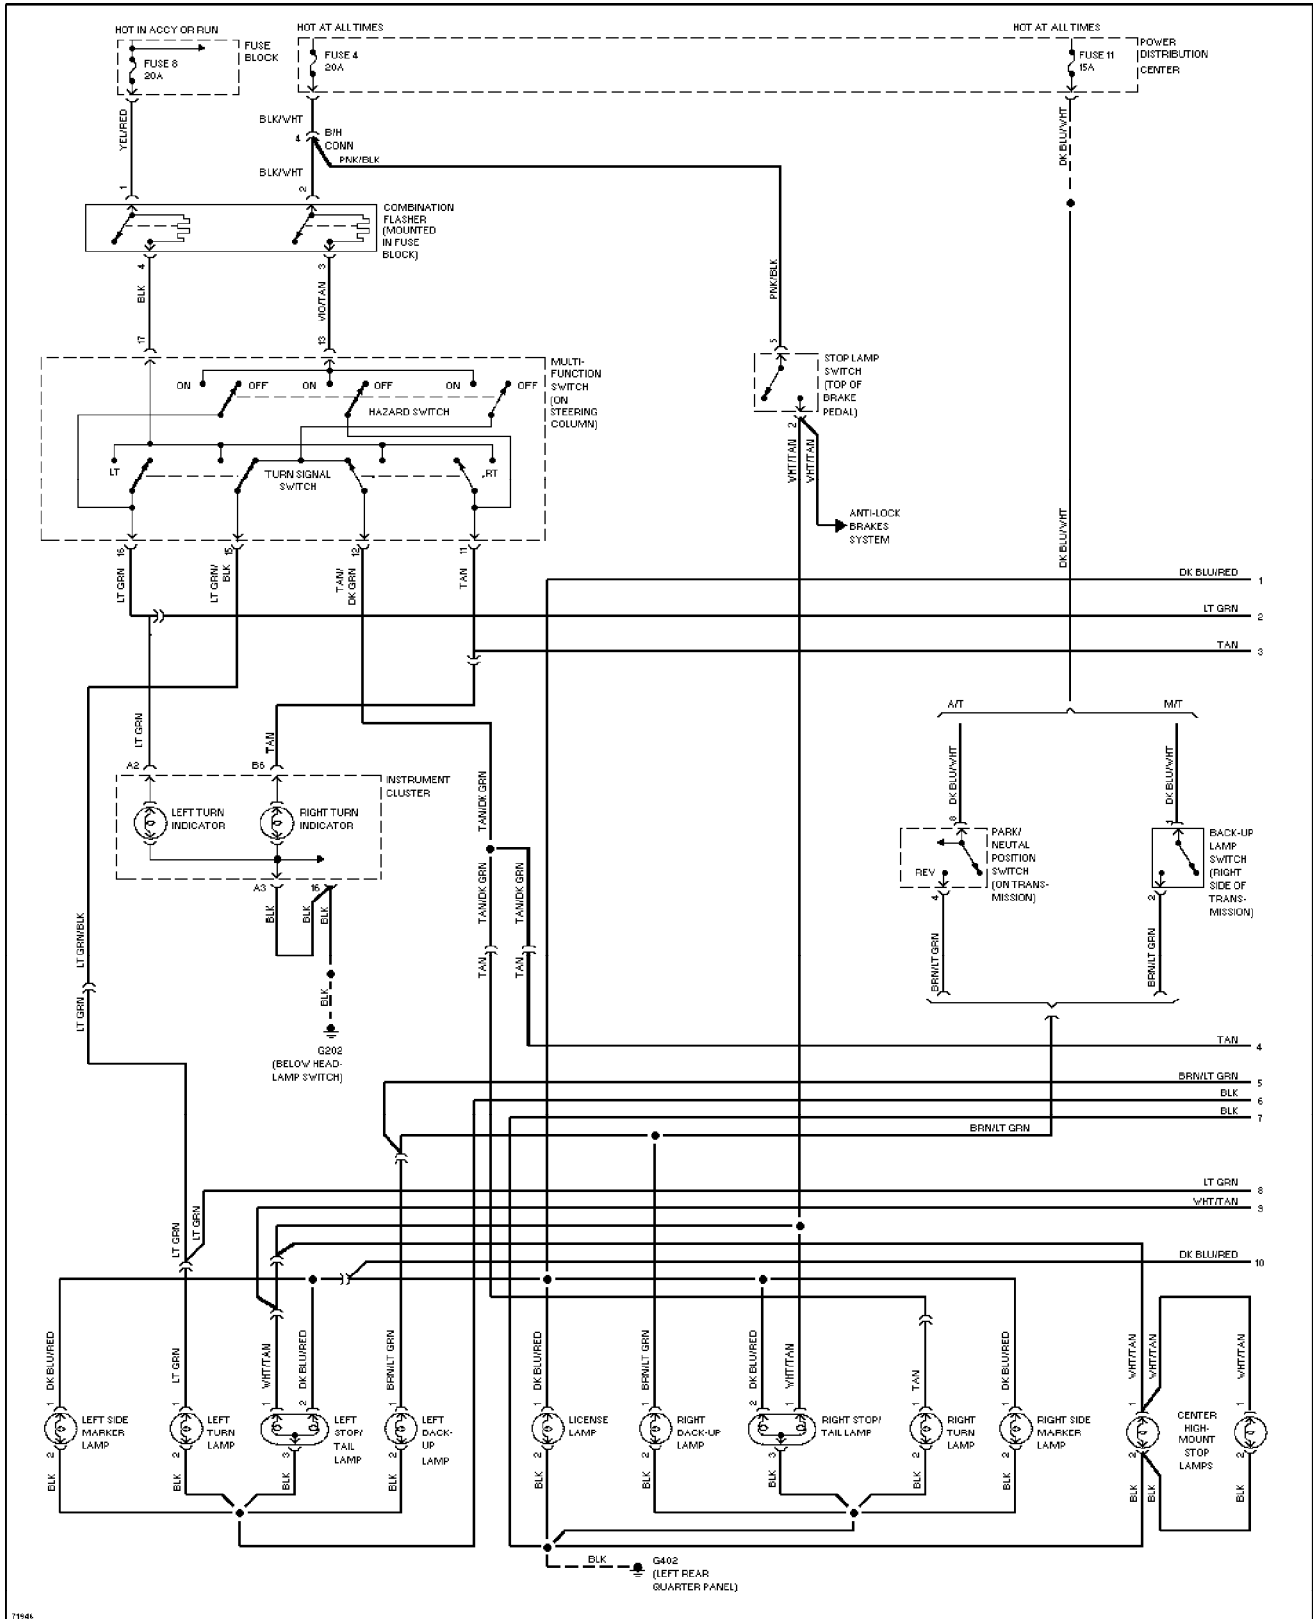

4.0L, Engine Performance Circuits (2 of 2) (p. 8)

1995 Jeep Cherokee

SYSTEM WIRING DIAGRAMS

Exterior Lamps Circuit, W/ Trailer Tow (1 of 2) (p. 9)

1995 Jeep Cherokee

SYSTEM WIRING DIAGRAMS

Exterior Lamps Circuit, W/ Trailer Tow (2 of 2) (p. 10)

1995 Jeep Cherokee

SYSTEM WIRING DIAGRAMS

Exterior Lamps Circuit, W/O Trailer Tow (p. 11)

1995 Jeep Cherokee

SYSTEM WIRING DIAGRAMS

Headlamps/Fog Lamps Circuit, W/ DRL (p. 14)

1995 Jeep Cherokee

SYSTEM WIRING DIAGRAMS