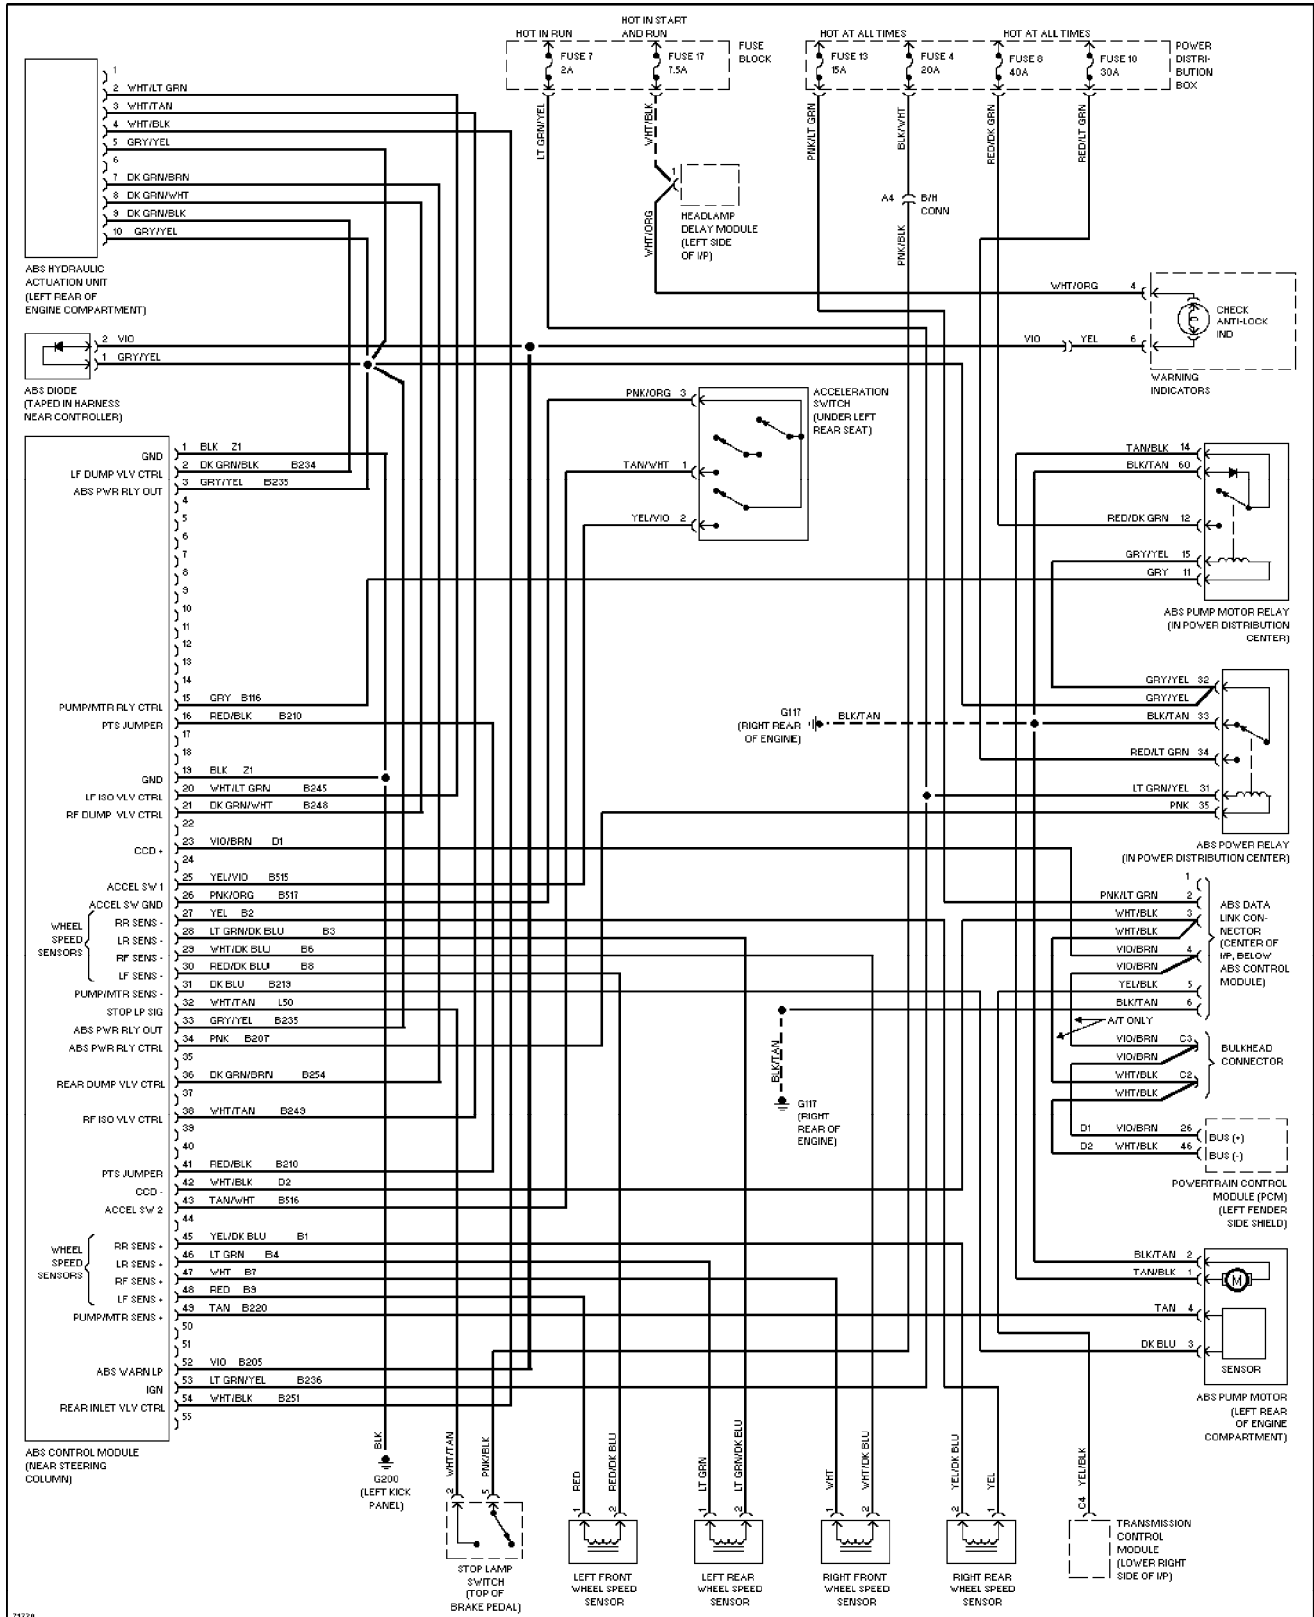

SYSTEM WIRING DIAGRAMS

Anti-lock Brake Circuits

1995 Jeep Cherokee

CDR@WP.PL

SYSTEM WIRING DIAGRAMS

Computer Data Lines (p. 2)

1995 Jeep Cherokee

SYSTEM WIRING DIAGRAMS

Cruise Control Circuit (p. 3)

1995 Jeep Cherokee

SYSTEM WIRING DIAGRAMS

Defogger Circuit (p. 4)

1995 Jeep Cherokee

SYSTEM WIRING DIAGRAMS

2.5L, Engine Performance Circuits (1 of 2) (p. 5)

1995 Jeep Cherokee