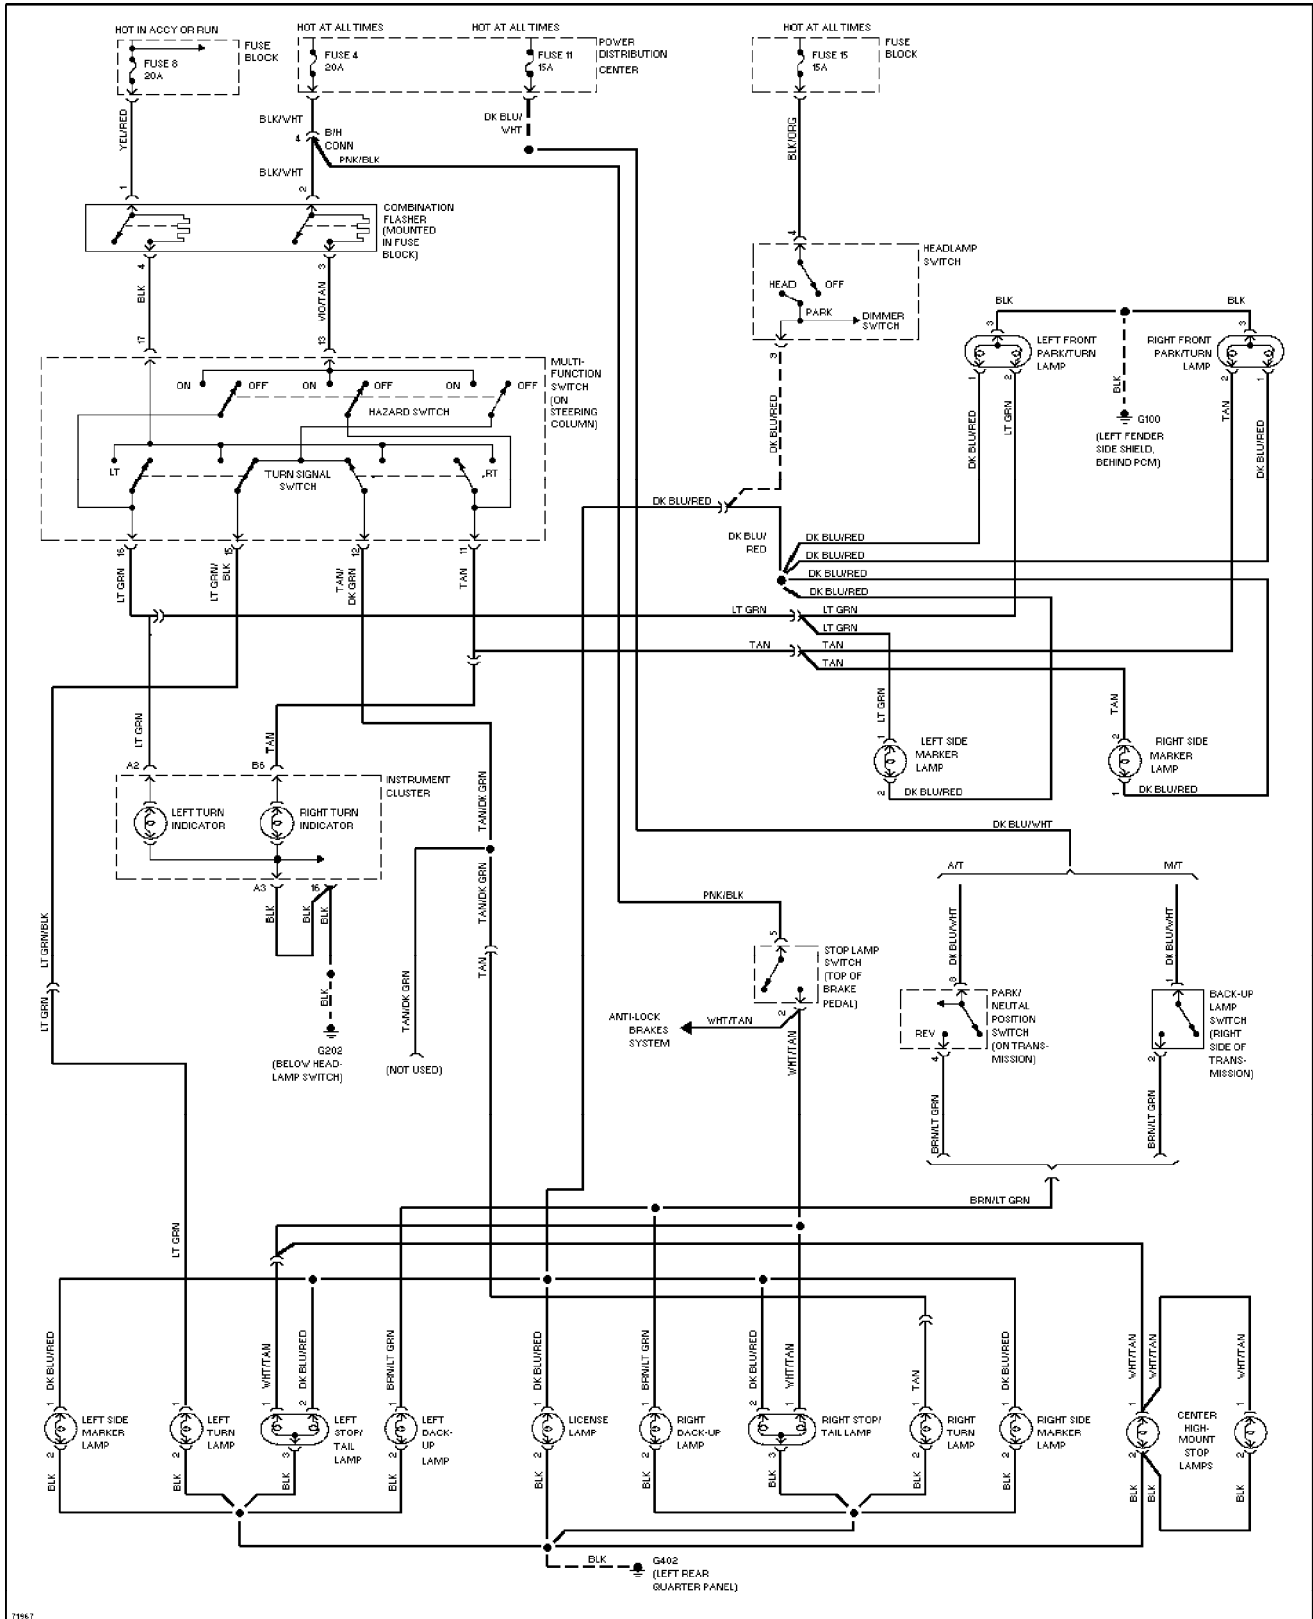

4.0L, Engine Performance Circuits (2 of 2) (p. 8)

1995 Jeep Cherokee

SYSTEM WIRING DIAGRAMS

Exterior Lamps Circuit, W/ Trailer Tow (1 of 2) (p. 9)

1995 Jeep Cherokee

SYSTEM WIRING DIAGRAMS

Exterior Lamps Circuit, W/ Trailer Tow (2 of 2) (p. 10)

1995 Jeep Cherokee

SYSTEM WIRING DIAGRAMS

Exterior Lamps Circuit, W/O Trailer Tow (p. 11)

1995 Jeep Cherokee

SYSTEM WIRING DIAGRAMS

Headlamps/Fog Lamps Circuit, W/ DRL (p. 14)

1995 Jeep Cherokee

SYSTEM WIRING DIAGRAMS