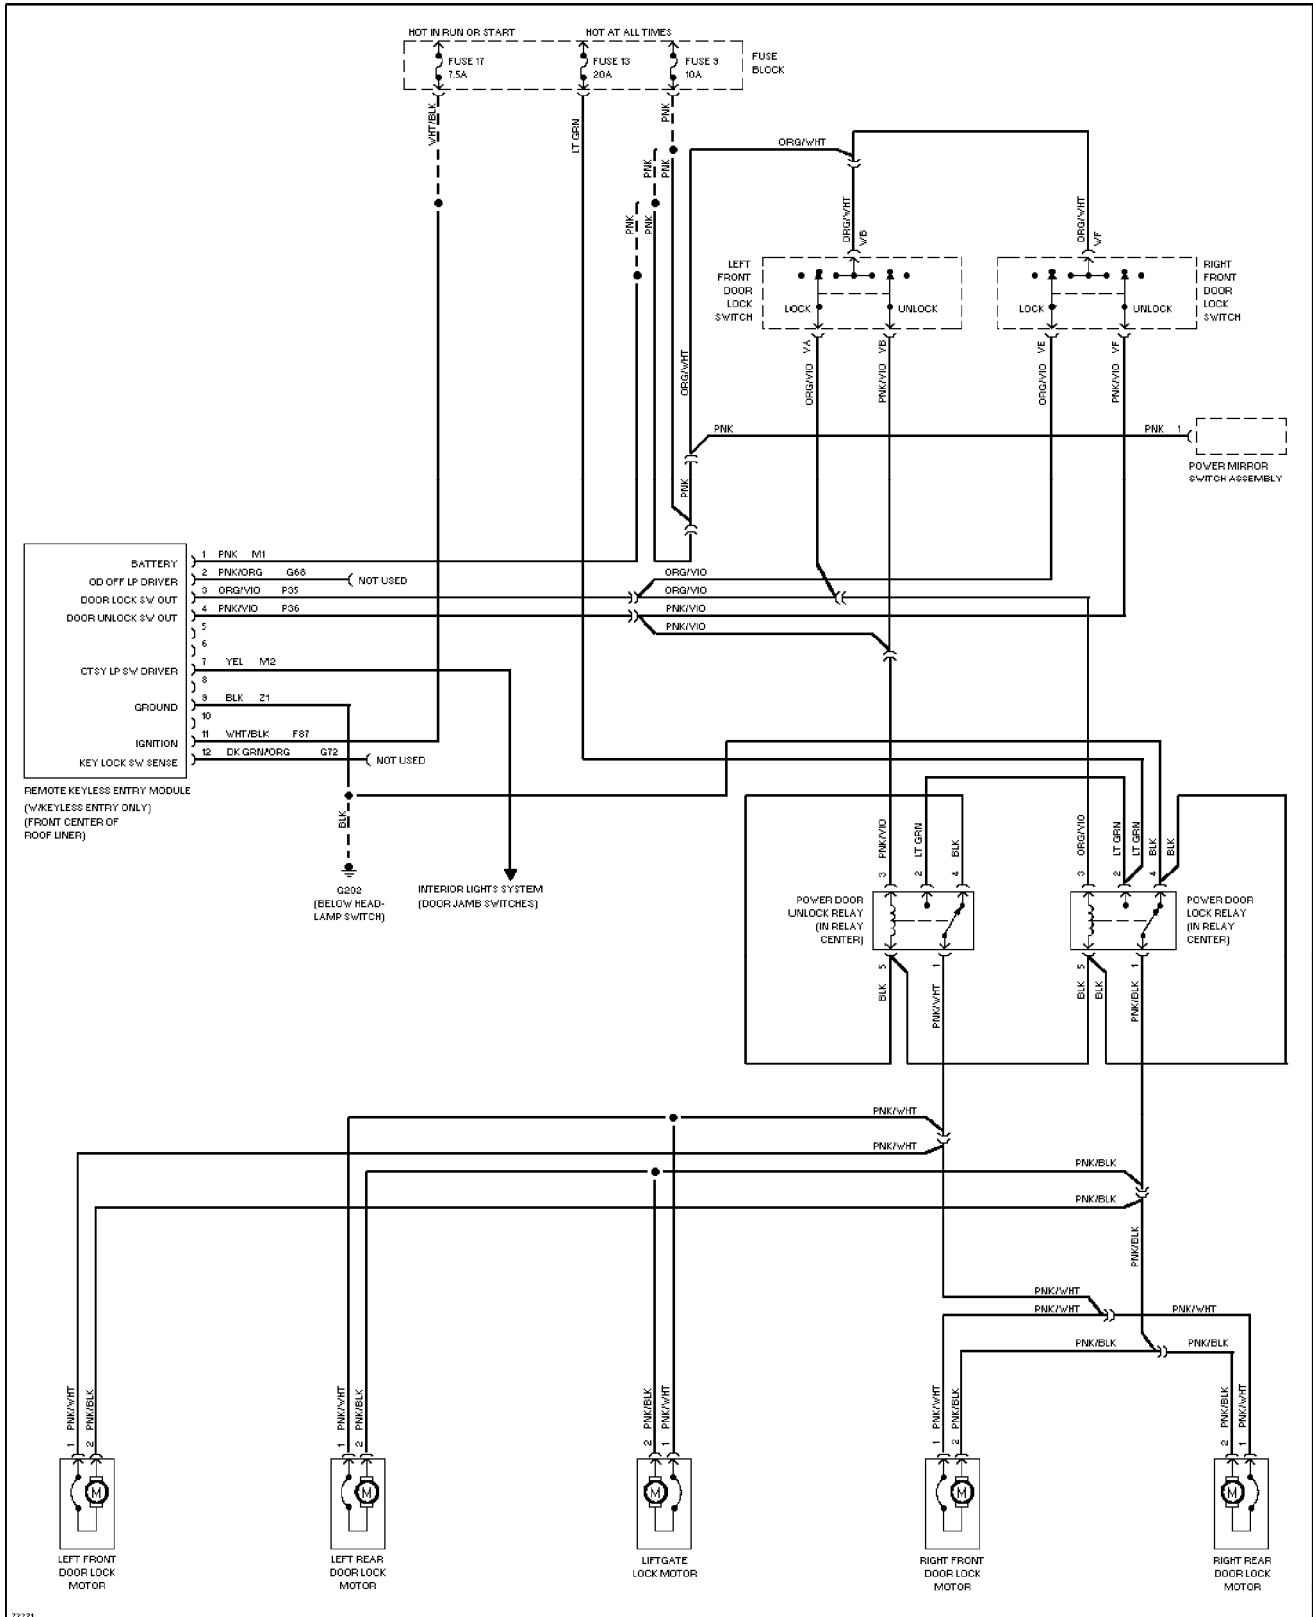

SYSTEM WIRING DIAGRAMS

Power Door Lock Circuit (p. 24)

1995 Jeep Cherokee