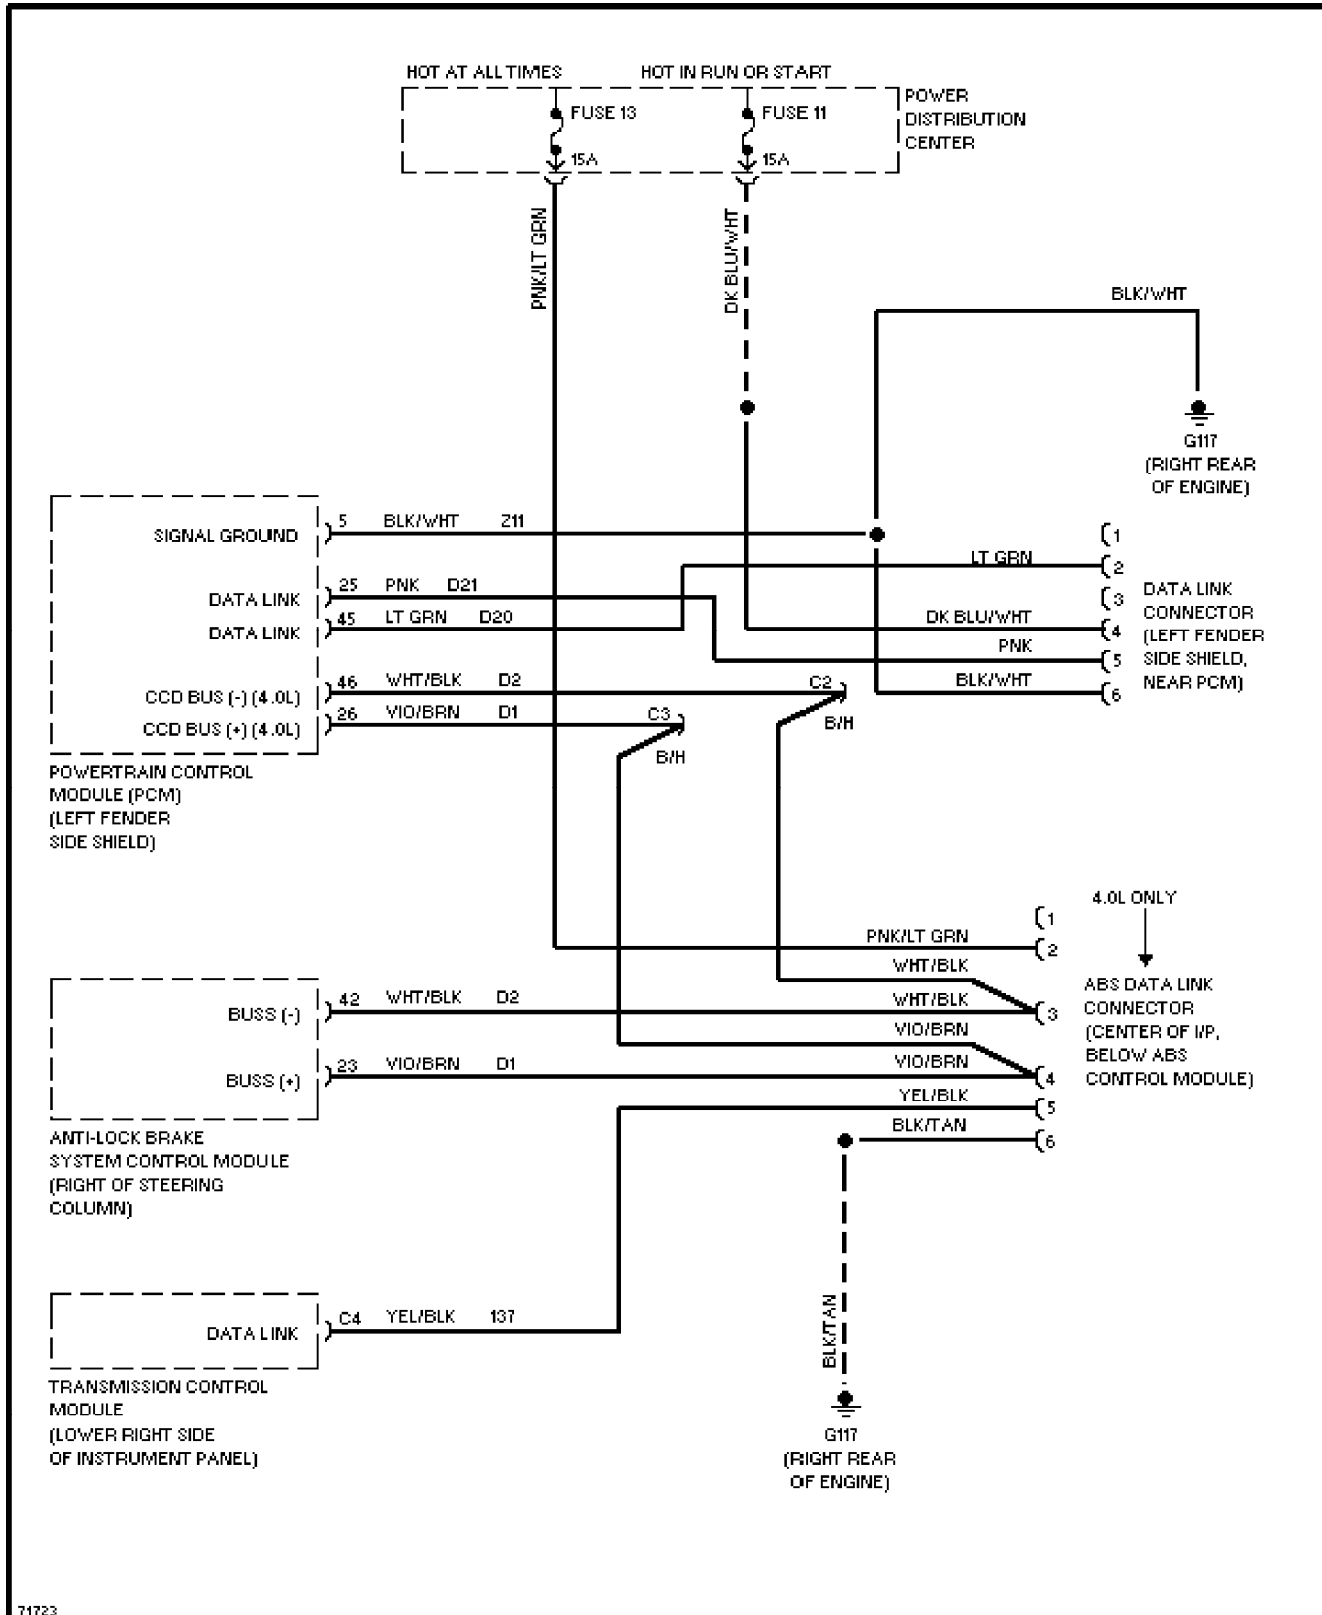

SYSTEM WIRING DIAGRAMS

Anti-lock Brake Circuits

1995 Jeep Cherokee

CDR@WP.PL

SYSTEM WIRING DIAGRAMS

Computer Data Lines (p. 2)

1995 Jeep Cherokee

SYSTEM WIRING DIAGRAMS

Cruise Control Circuit (p. 3)

1995 Jeep Cherokee

SYSTEM WIRING DIAGRAMS

Defogger Circuit (p. 4)

1995 Jeep Cherokee

SYSTEM WIRING DIAGRAMS

2.5L, Engine Performance Circuits (1 of 2) (p. 5)

1995 Jeep Cherokee