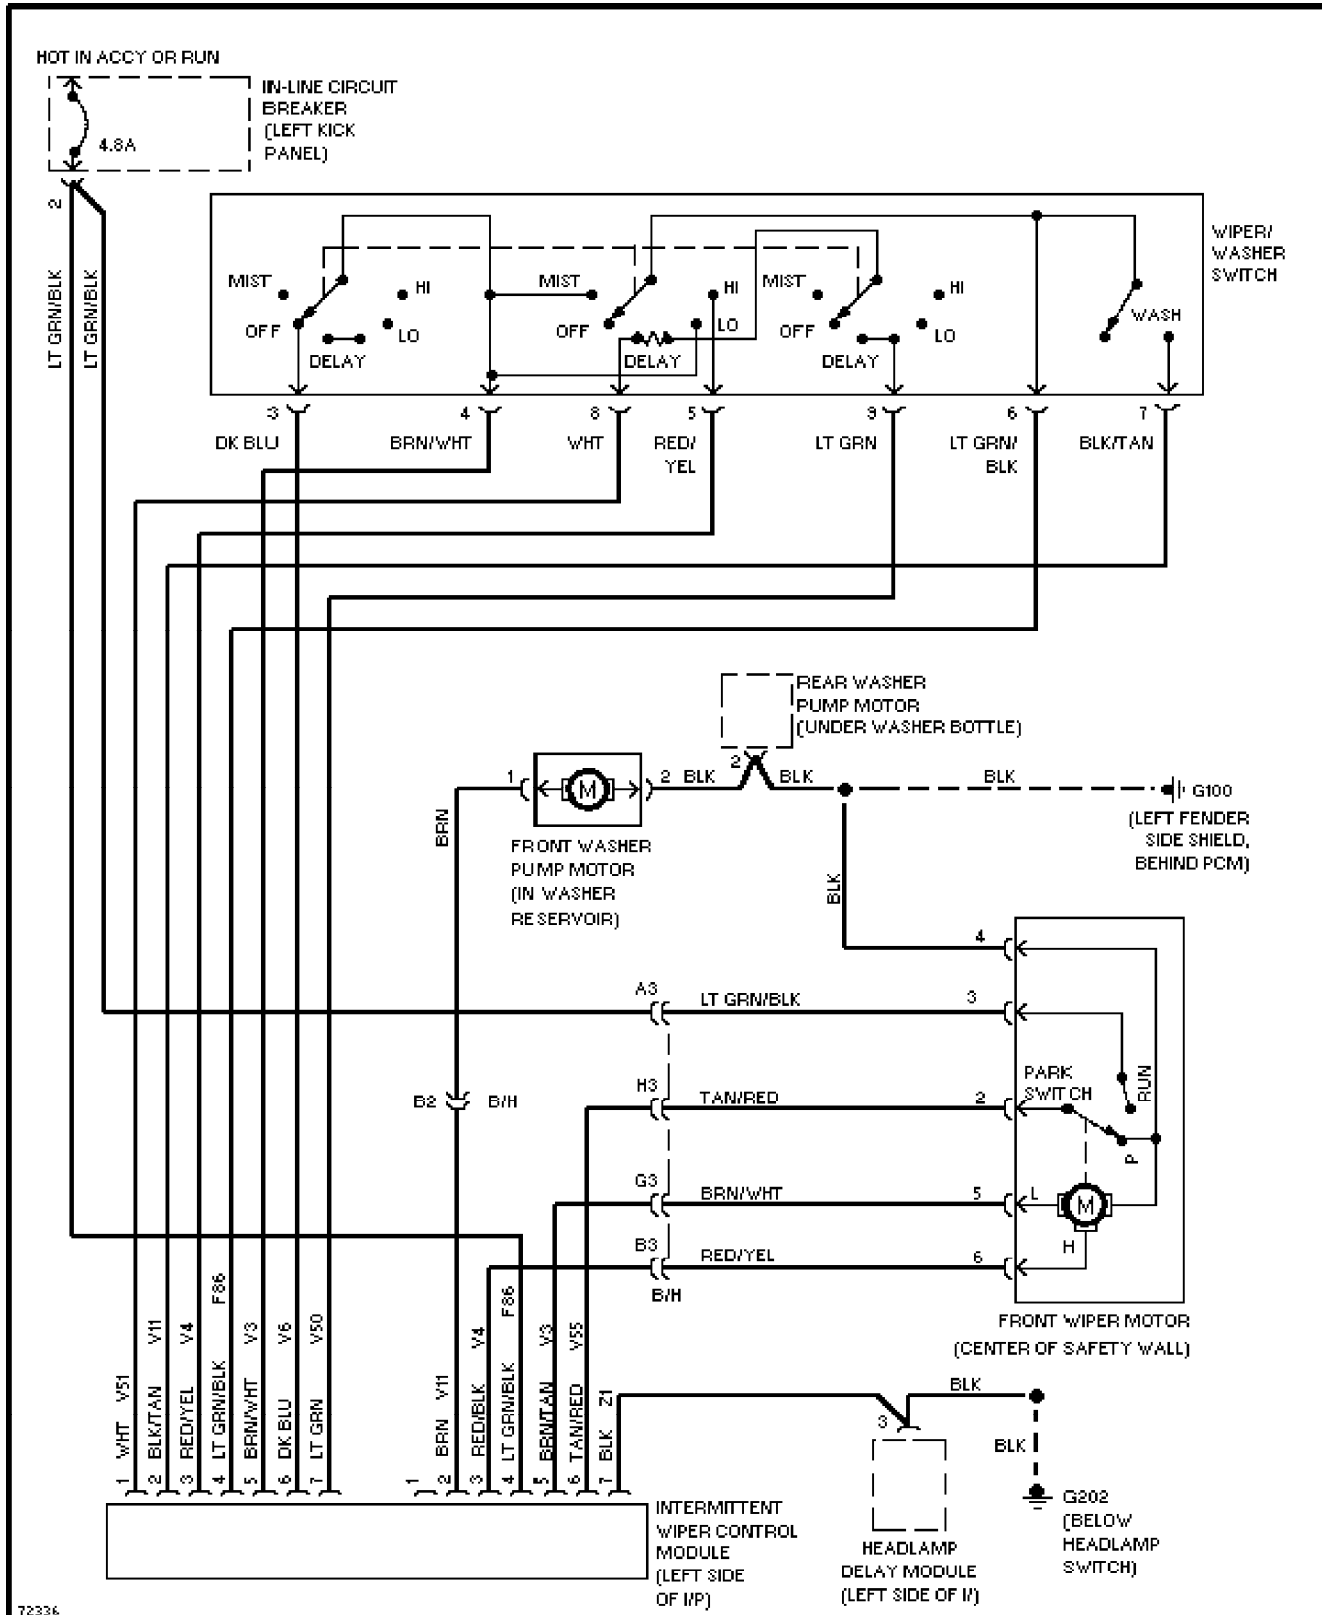

SYSTEM WIRING DIAGRAMS

Charging Circuit (p. 30)

1995 Jeep Cherokee

SYSTEM WIRING DIAGRAMS

Starting Circuit (p. 31)

1995 Jeep Cherokee

SYSTEM WIRING DIAGRAMS
2.5L, Transmission Circuit (p. 32)
1995 Jeep Cherokee

SYSTEM WIRING DIAGRAMS

4.0L, Transmission Circuit (p. 33)

1995 Jeep Cherokee

SYSTEM WIRING DIAGRAMS

Warning System Circuits (p. 34)

1995 Jeep Cherokee

SYSTEM WIRING DIAGRAMS

2-Speed Wiper/Washer Circuit (p. 35)

1995 Jeep Cherokee

SYSTEM WIRING DIAGRAMS

Interval Wiper/Washer Circuit (p. 36)

1995 Jeep Cherokee

SYSTEM WIRING DIAGRAMS

Rear Wiper/Washer Circuit (p. 37)

1995 Jeep Cherokee