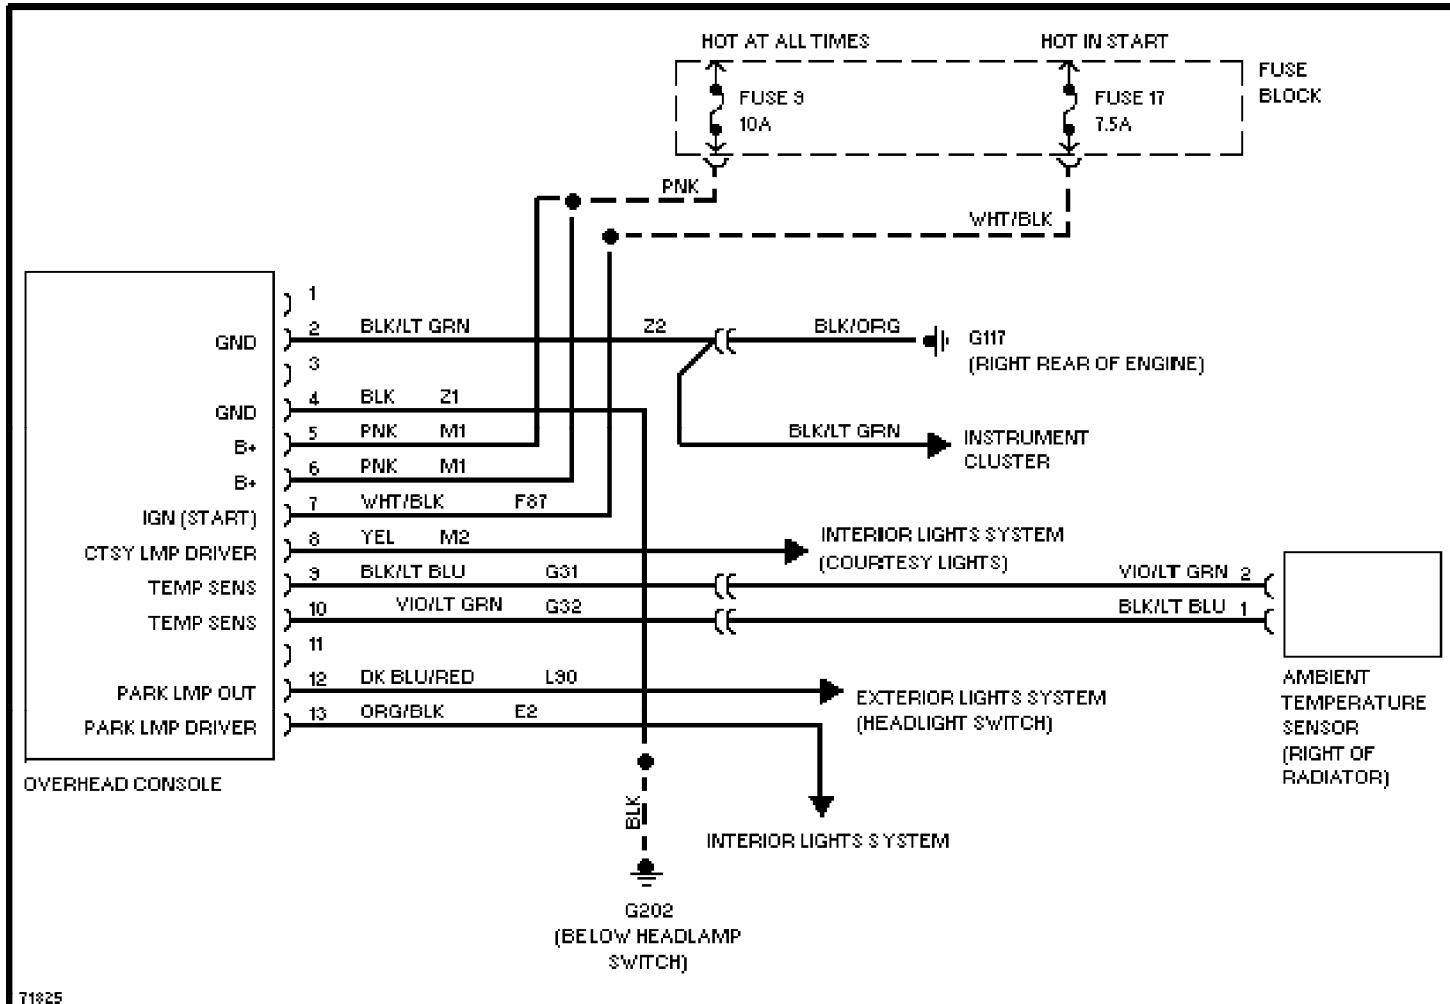

1995 Jeep Cherokee

SYSTEM WIRING DIAGRAMS

Exterior Lamps Circuit, W/O Trailer Tow (p. 11)

1995 Jeep Cherokee

SYSTEM WIRING DIAGRAMS

Headlamps/Fog Lamps Circuit, W/ DRL (p. 14)

1995 Jeep Cherokee

SYSTEM WIRING DIAGRAMS

Headlamps/Fog Lamps Circuit, W/O DRL (p. 15)

1995 Jeep Cherokee

SYSTEM WIRING DIAGRAMS

Horn Circuit (p. 16)

1995 Jeep Cherokee

SYSTEM WIRING DIAGRAMS

Overhead Console Circuit (p. 18)

1995 Jeep Cherokee

SYSTEM WIRING DIAGRAMS

Interior Light Circuit (1 of 2) (p. 19)

1995 Jeep Cherokee

SYSTEM WIRING DIAGRAMS

Interior Light Circuit (2 of 2) (p. 20)

1995 Jeep Cherokee

SYSTEM WIRING DIAGRAMS

Power Distribution Circuit (2 of 3) (p. 22)