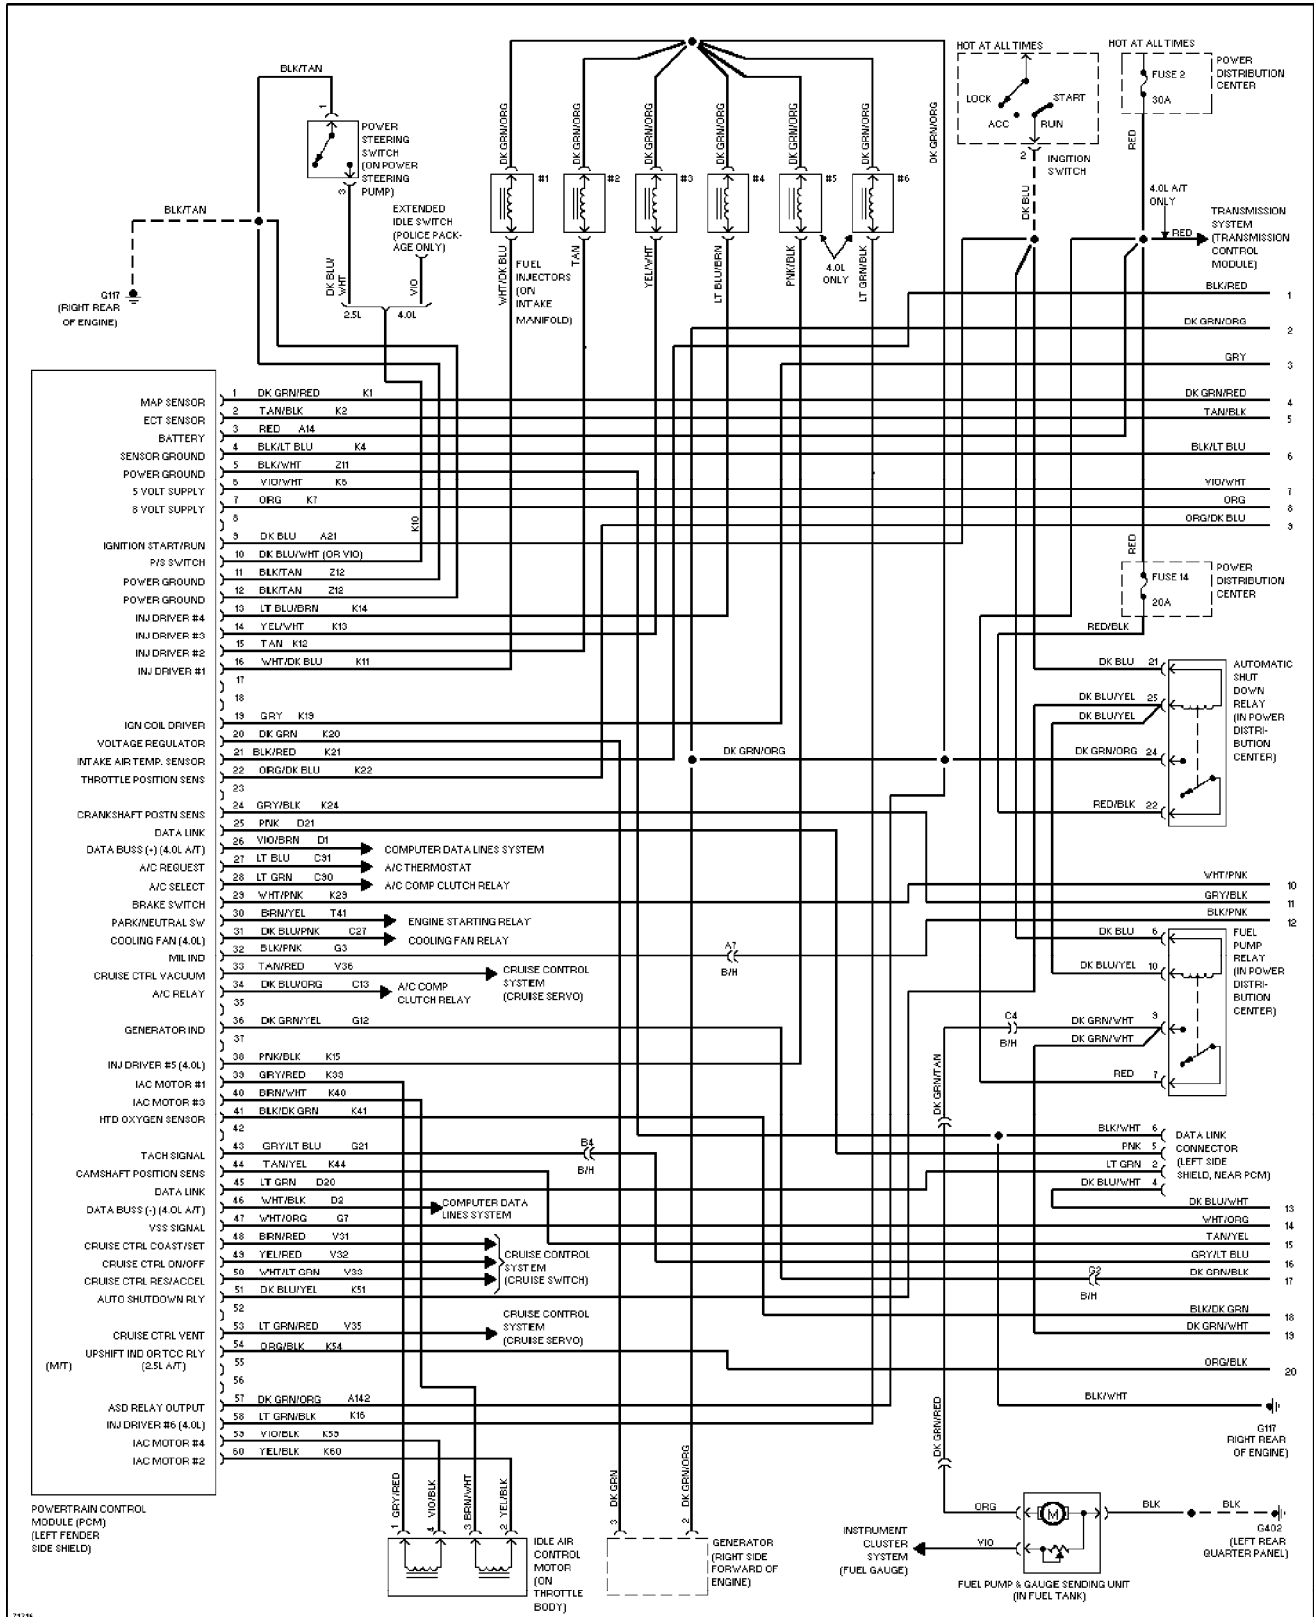

Cruise Control Circuit (p. 3)

1995 Jeep Cherokee

SYSTEM WIRING DIAGRAMS

Defogger Circuit (p. 4)

1995 Jeep Cherokee

SYSTEM WIRING DIAGRAMS

2.5L, Engine Performance Circuits (1 of 2) (p. 5)

1995 Jeep Cherokee

SYSTEM WIRING DIAGRAMS

2.5L, Engine Performance Circuits (2 of 2) (p. 6)

1995 Jeep Cherokee

SYSTEM WIRING DIAGRAMS

4.0L, Engine Performance Circuits (1 of 2) (p. 7)

1995 Jeep Cherokee

SYSTEM WIRING DIAGRAMS

4.0L, Engine Performance Circuits (2 of 2) (p. 8)

1995 Jeep Cherokee

SYSTEM WIRING DIAGRAMS

Exterior Lamps Circuit, W/ Trailer Tow (1 of 2) (p. 9)

1995 Jeep Cherokee

SYSTEM WIRING DIAGRAMS

Exterior Lamps Circuit, W/ Trailer Tow (2 of 2) (p. 10)