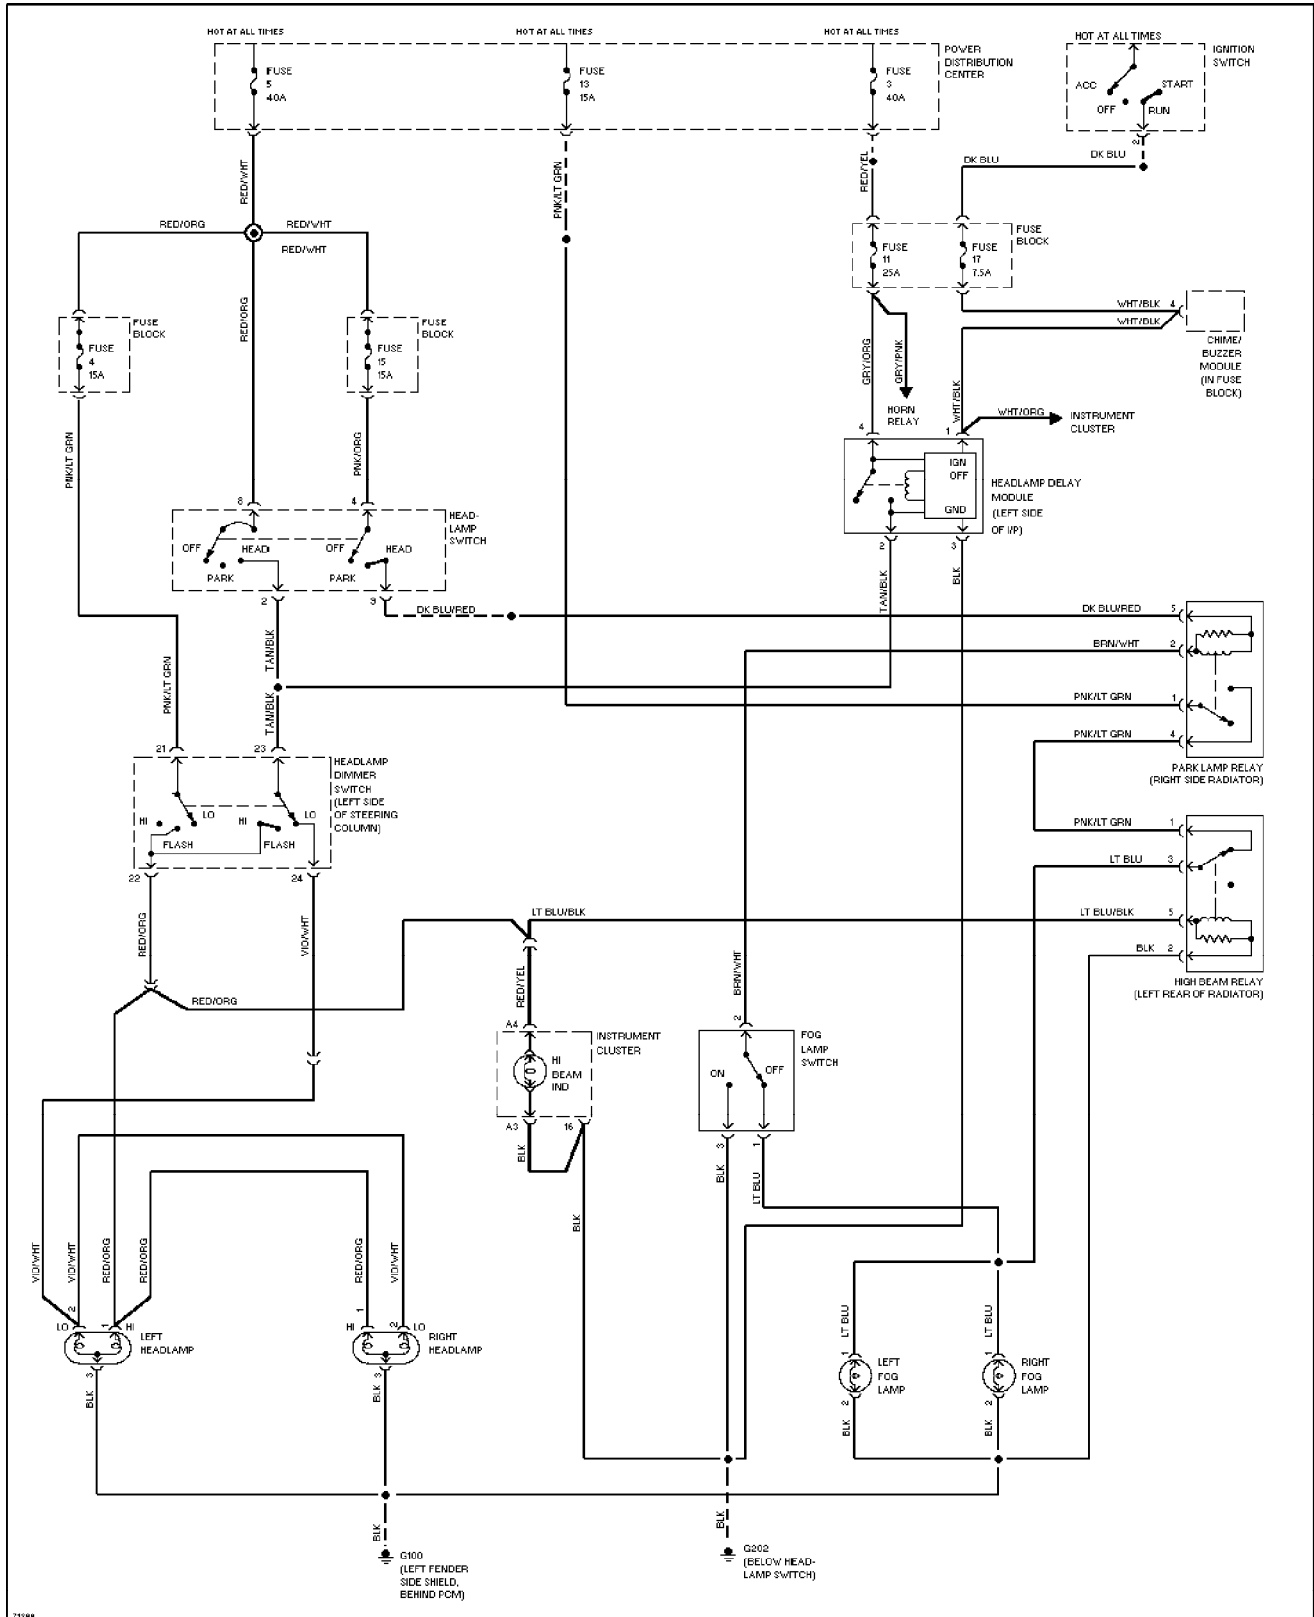

SYSTEM WIRING DIAGRAMS

Headlamps/Fog Lamps Circuit, W/O DRL (p. 15)

1995 Jeep Cherokee