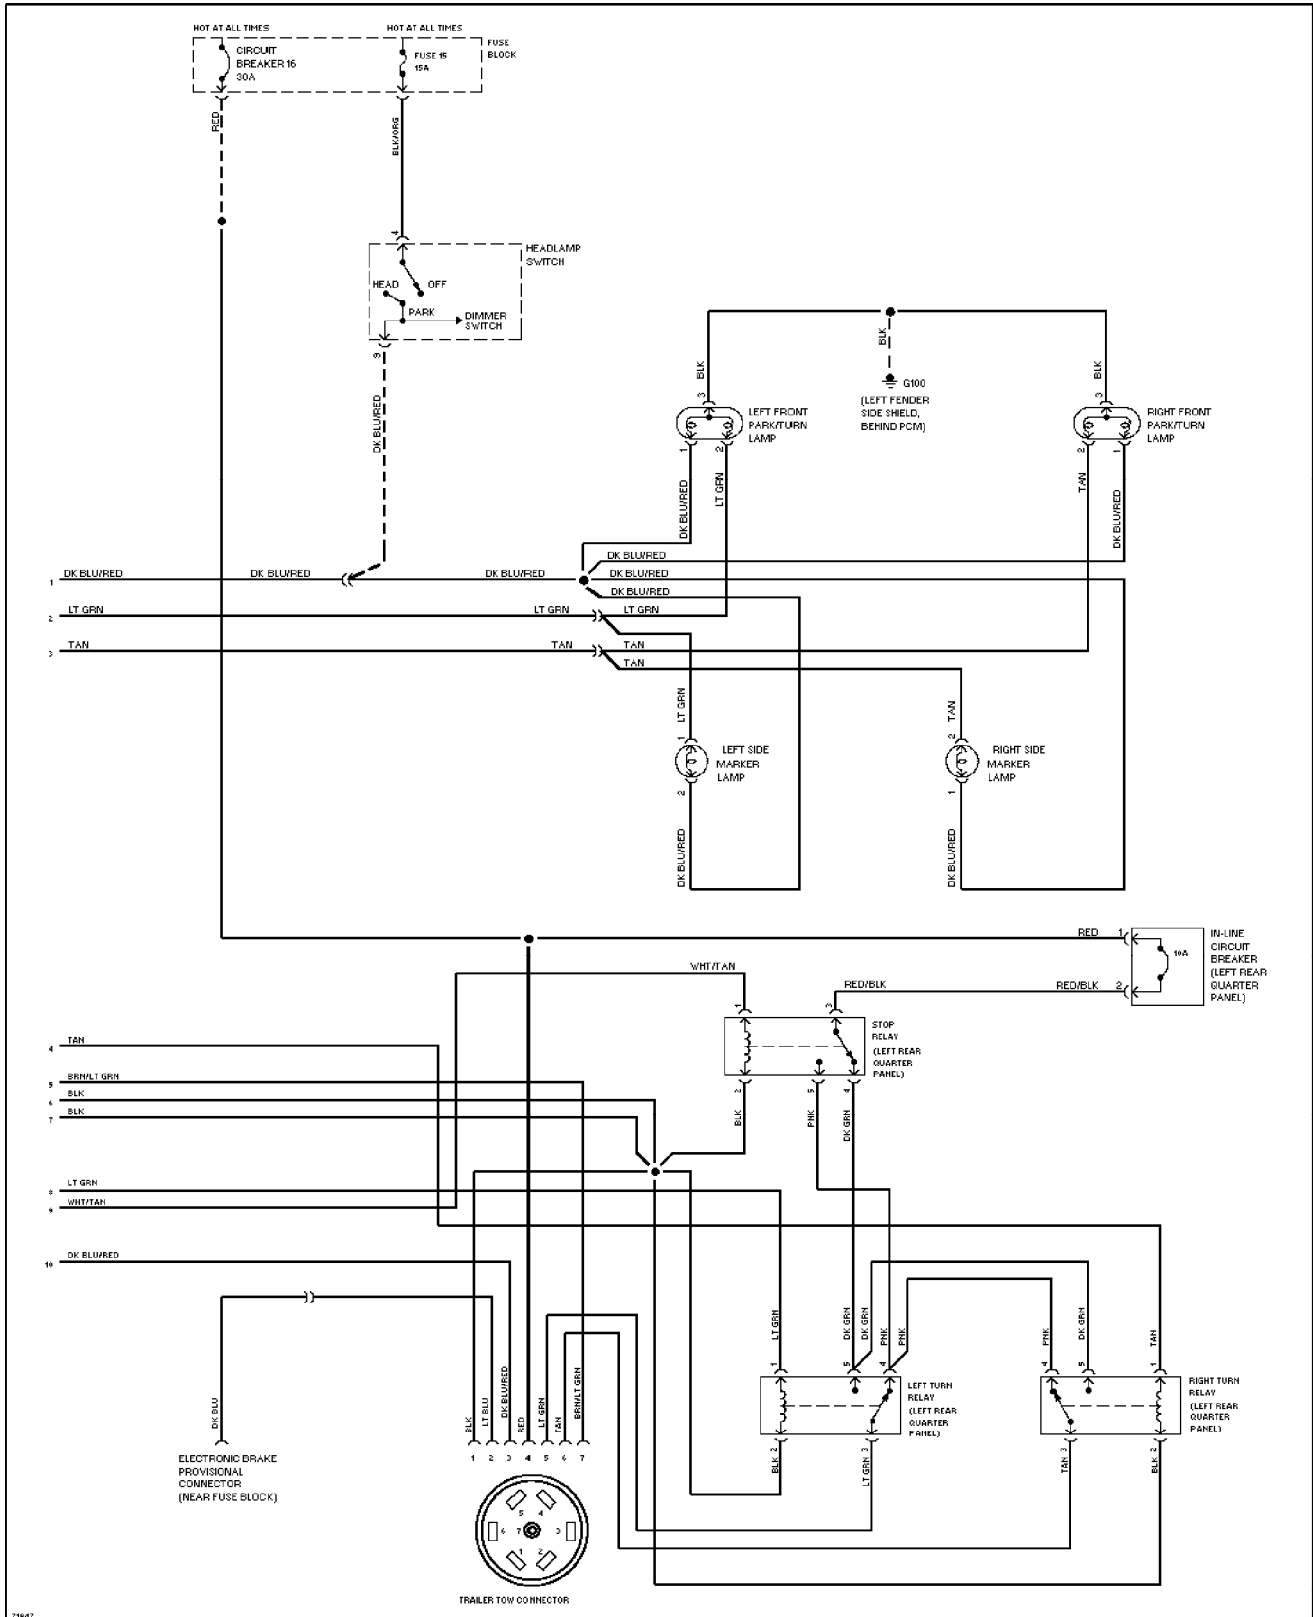

SYSTEM WIRING DIAGRAMS

Exterior Lamps Circuit, W/ Trailer Tow (2 of 2) (p. 10)

1995 Jeep Cherokee