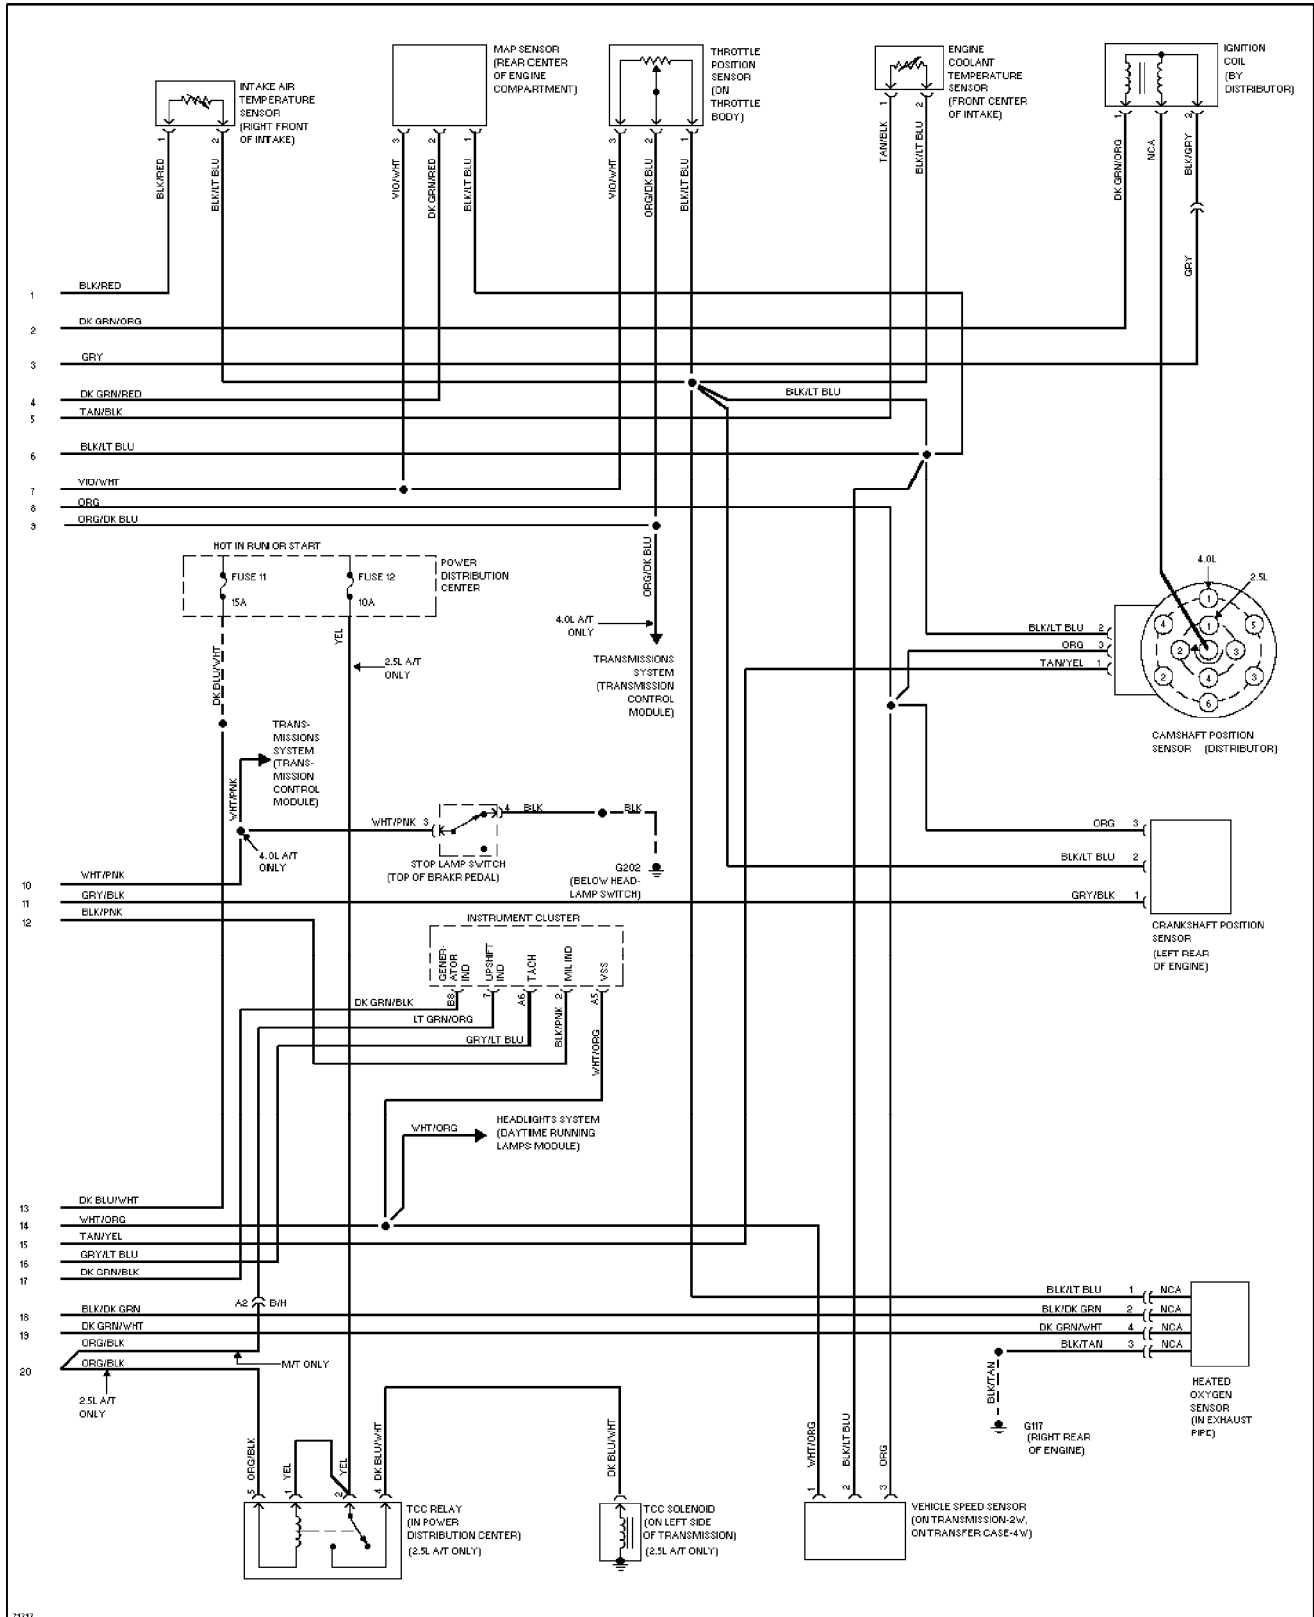

SYSTEM WIRING DIAGRAMS

2.5L, Engine Performance Circuits (2 of 2) (p. 6)

1995 Jeep Cherokee

SYSTEM WIRING DIAGRAMS

4.0L, Engine Performance Circuits (1 of 2) (p. 7)

1995 Jeep Cherokee

SYSTEM WIRING DIAGRAMS

4.0L, Engine Performance Circuits (2 of 2) (p. 8)

1995 Jeep Cherokee

SYSTEM WIRING DIAGRAMS

Exterior Lamps Circuit, W/ Trailer Tow (1 of 2) (p. 9)

1995 Jeep Cherokee

SYSTEM WIRING DIAGRAMS

Exterior Lamps Circuit, W/ Trailer Tow (2 of 2) (p. 10)