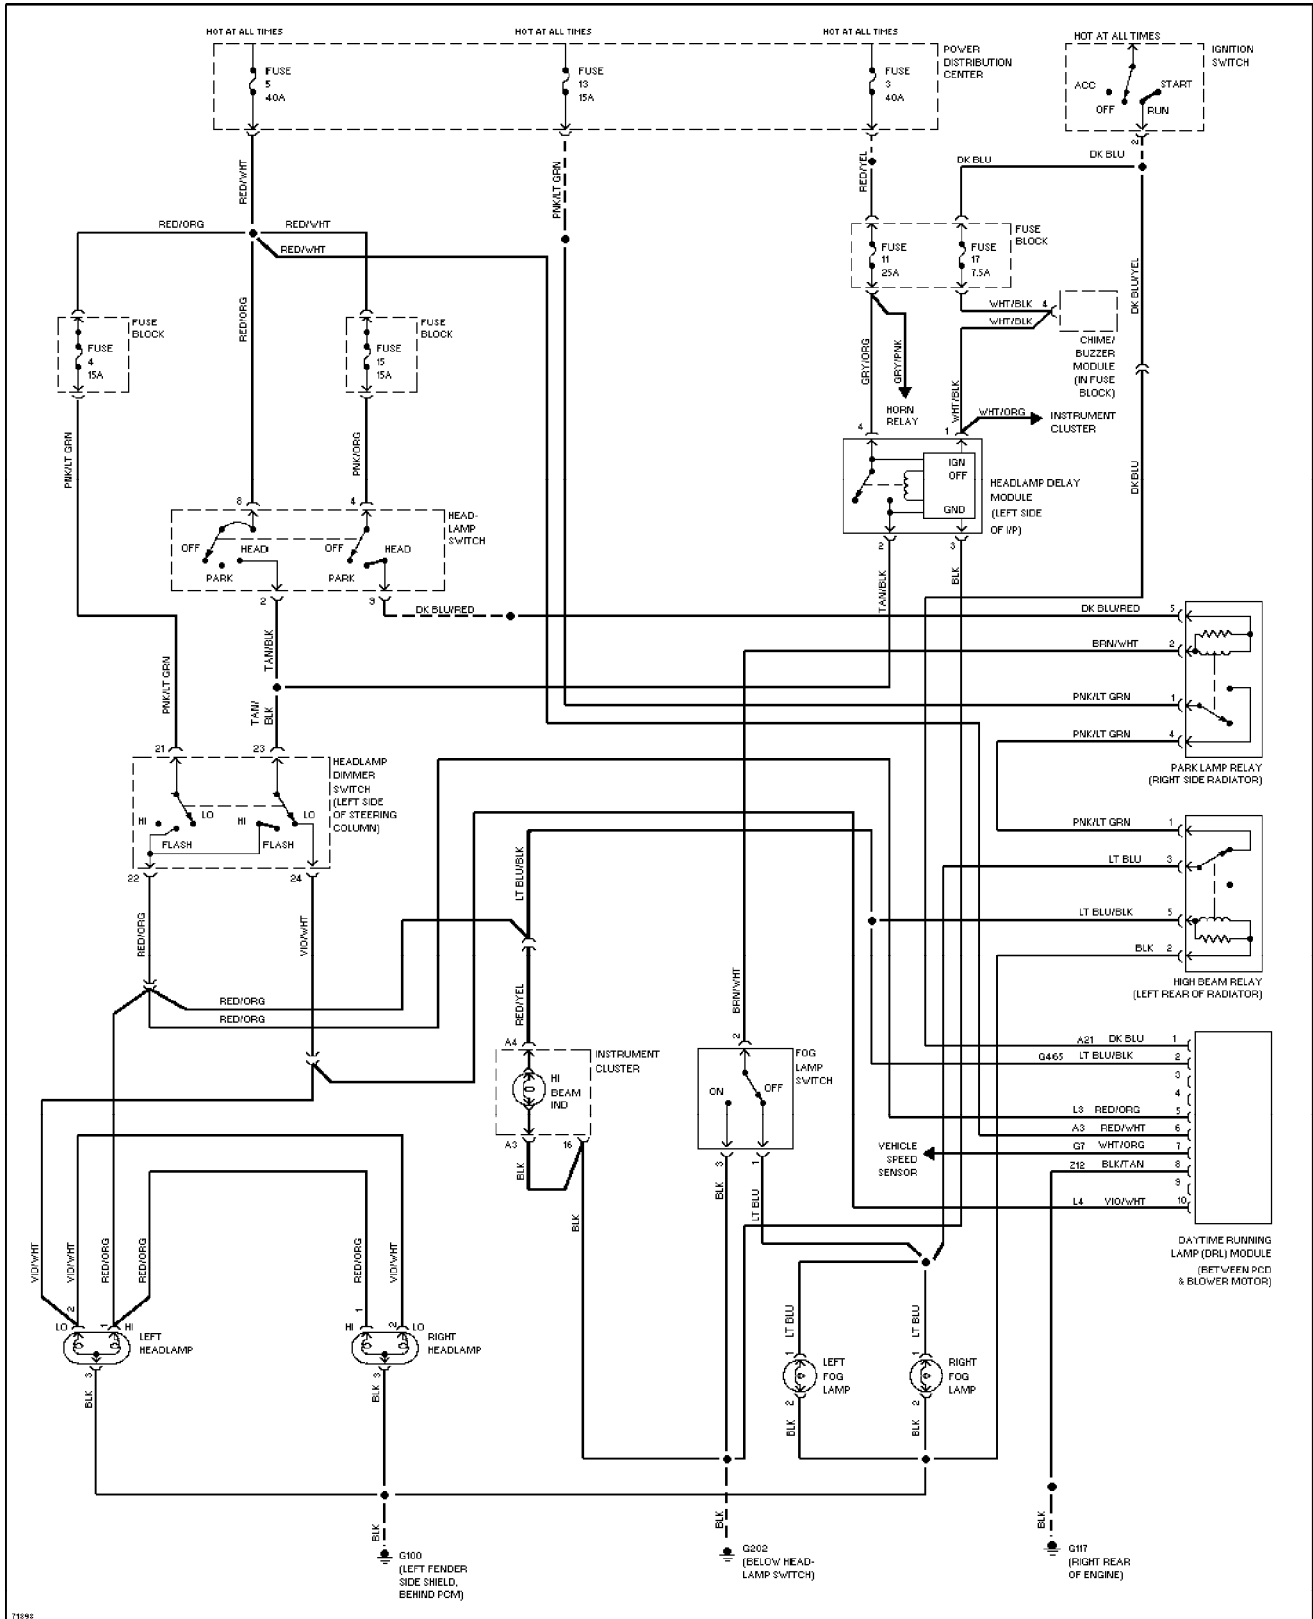

1995 Jeep Cherokee

SYSTEM WIRING DIAGRAMS

Exterior Lamps Circuit, W/O Trailer Tow (p. 11)

1995 Jeep Cherokee

SYSTEM WIRING DIAGRAMS

Headlamps/Fog Lamps Circuit, W/ DRL (p. 14)

1995 Jeep Cherokee

SYSTEM WIRING DIAGRAMS