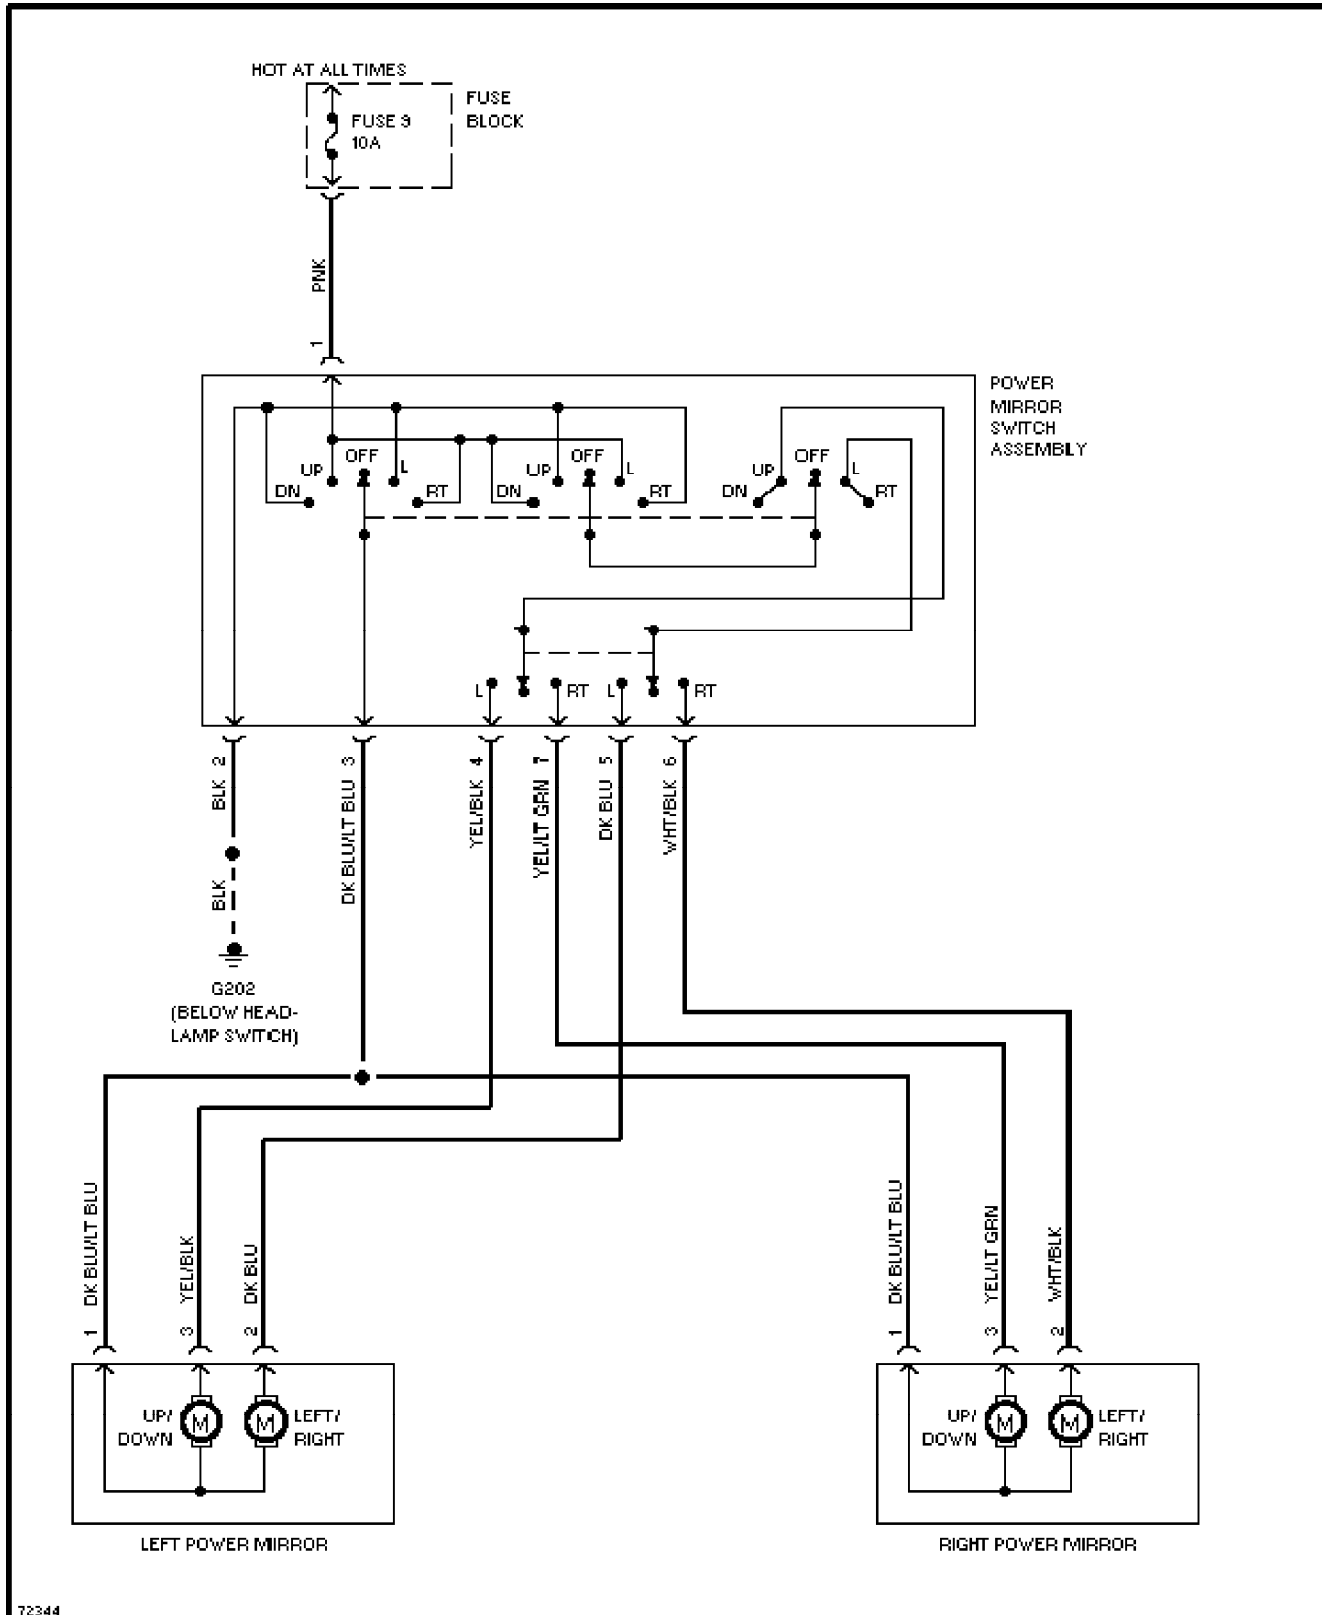

SYSTEM WIRING DIAGRAMS

Interior Light Circuit (1 of 2) (p. 19)

1995 Jeep Cherokee

SYSTEM WIRING DIAGRAMS

Interior Light Circuit (2 of 2) (p. 20)

1995 Jeep Cherokee

SYSTEM WIRING DIAGRAMS

Power Distribution Circuit (2 of 3) (p. 22)

1995 Jeep Cherokee

SYSTEM WIRING DIAGRAMS

Power Door Lock Circuit (p. 24)

1995 Jeep Cherokee

SYSTEM WIRING DIAGRAMS

Power Mirror Circuit (p. 25)

1995 Jeep Cherokee

SYSTEM WIRING DIAGRAMS