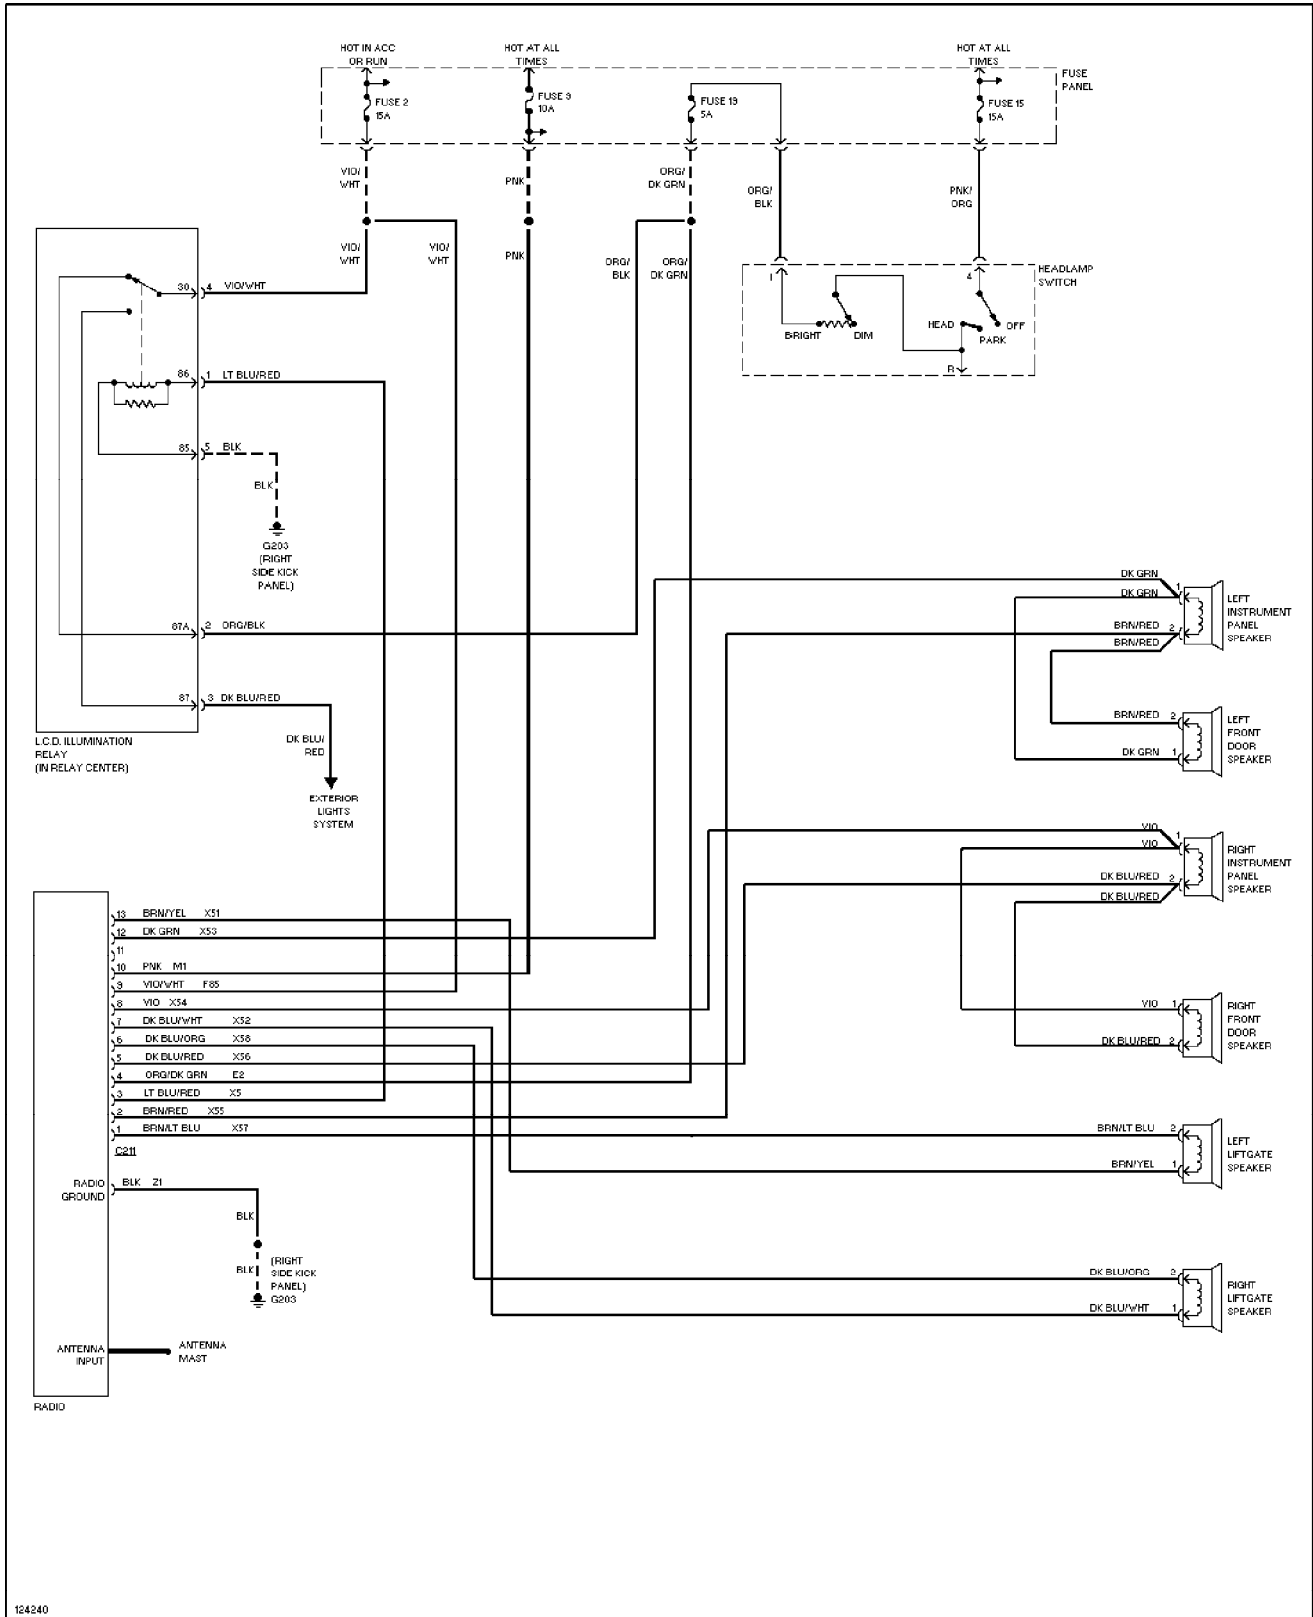

SYSTEM WIRING DIAGRAMS

Interior Light Circuit (1 of 2) (p. 19)

1995 Jeep Cherokee

SYSTEM WIRING DIAGRAMS

Interior Light Circuit (2 of 2) (p. 20)

1995 Jeep Cherokee

SYSTEM WIRING DIAGRAMS

Power Distribution Circuit (2 of 3) (p. 22)

Power Seat Circuits (p. 26)

1995 Jeep Cherokee

SYSTEM WIRING DIAGRAMS

Radio Circuits, Base (p. 28)

1995 Jeep Cherokee

SYSTEM WIRING DIAGRAMS

Radio Circuits, Premium Model (p. 29)

1995 Jeep Cherokee

SYSTEM WIRING DIAGRAMS

Charging Circuit (p. 30)

1995 Jeep Cherokee

SYSTEM WIRING DIAGRAMS

Starting Circuit (p. 31)

1995 Jeep Cherokee

SYSTEM WIRING DIAGRAMS
2.5L, Transmission Circuit (p. 32)
1995 Jeep Cherokee

SYSTEM WIRING DIAGRAMS

4.0L, Transmission Circuit (p. 33)

1995 Jeep Cherokee

SYSTEM WIRING DIAGRAMS

Warning System Circuits (p. 34)

1995 Jeep Cherokee

SYSTEM WIRING DIAGRAMS

2-Speed Wiper/Washer Circuit (p. 35)