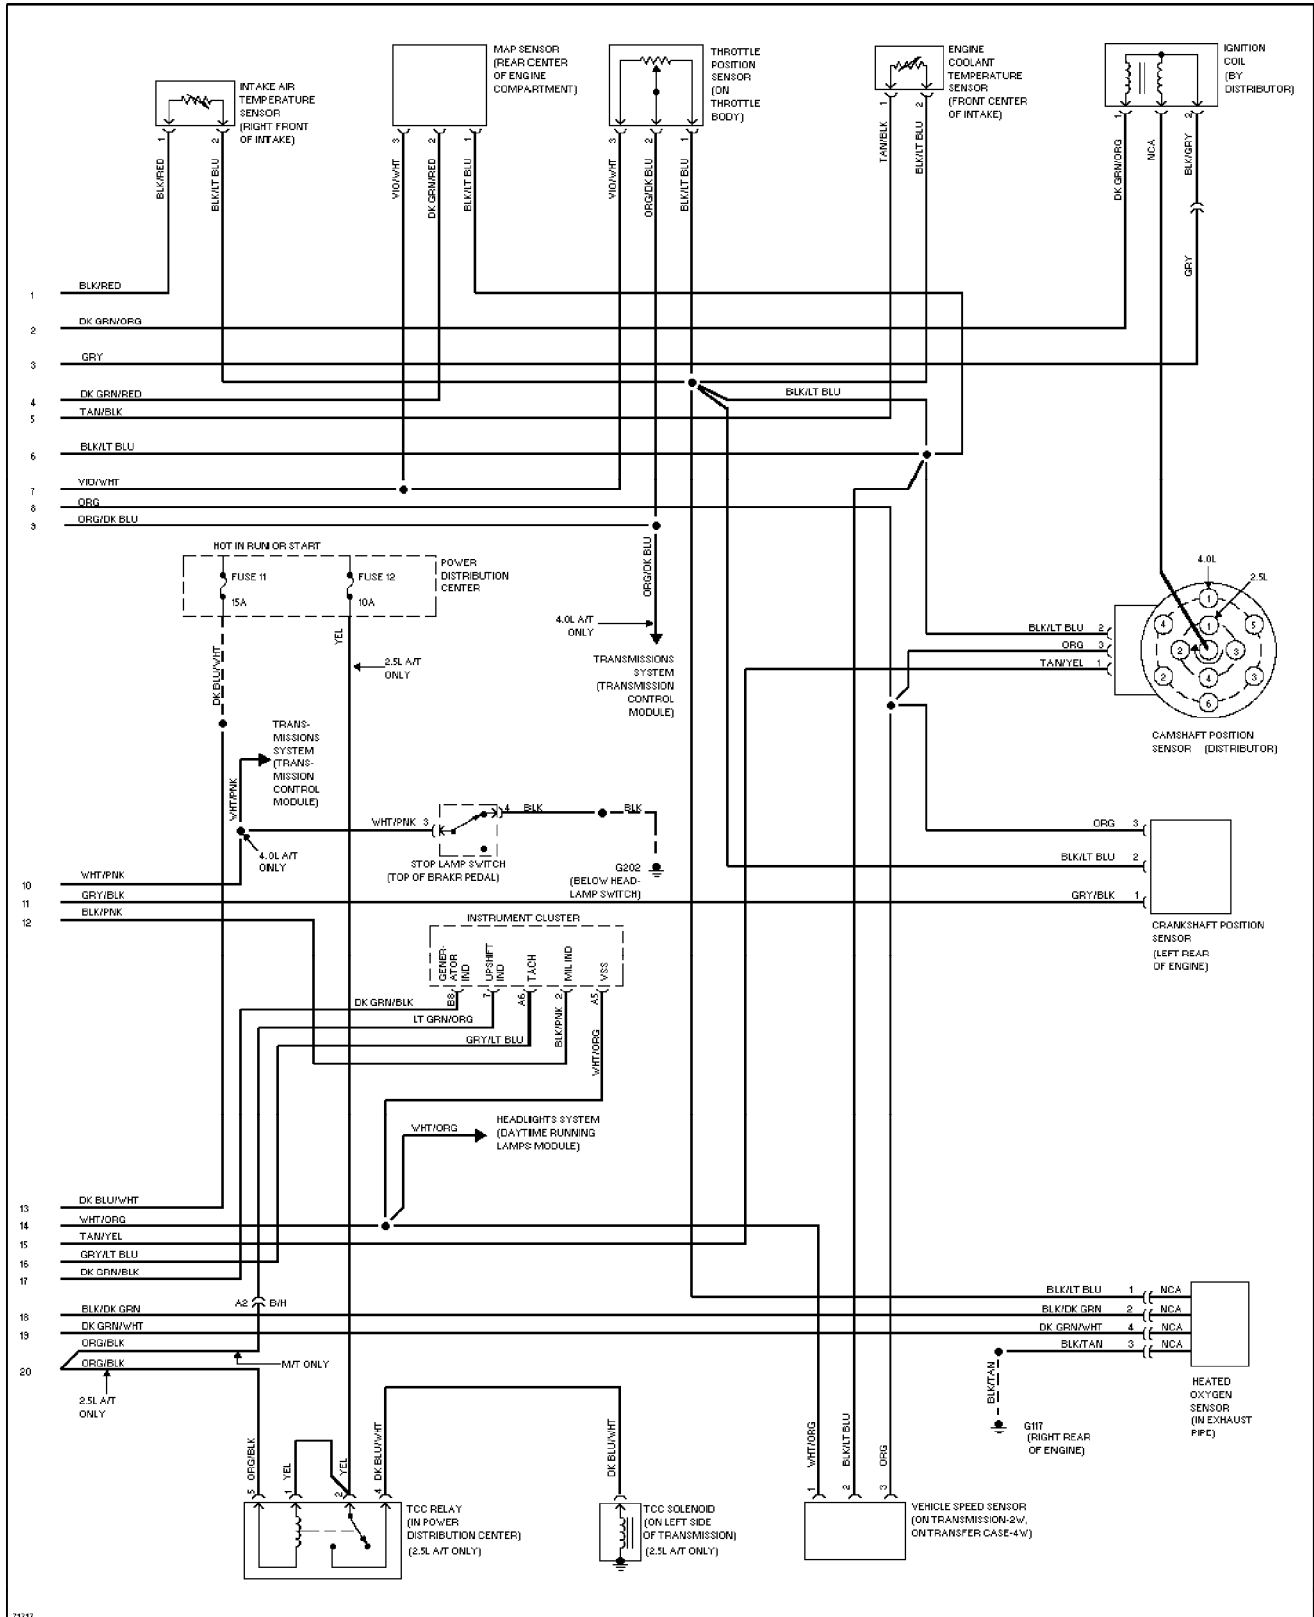

SYSTEM WIRING DIAGRAMS

2.5L, Engine Performance Circuits (2 of 2) (p. 6)

1995 Jeep Cherokee