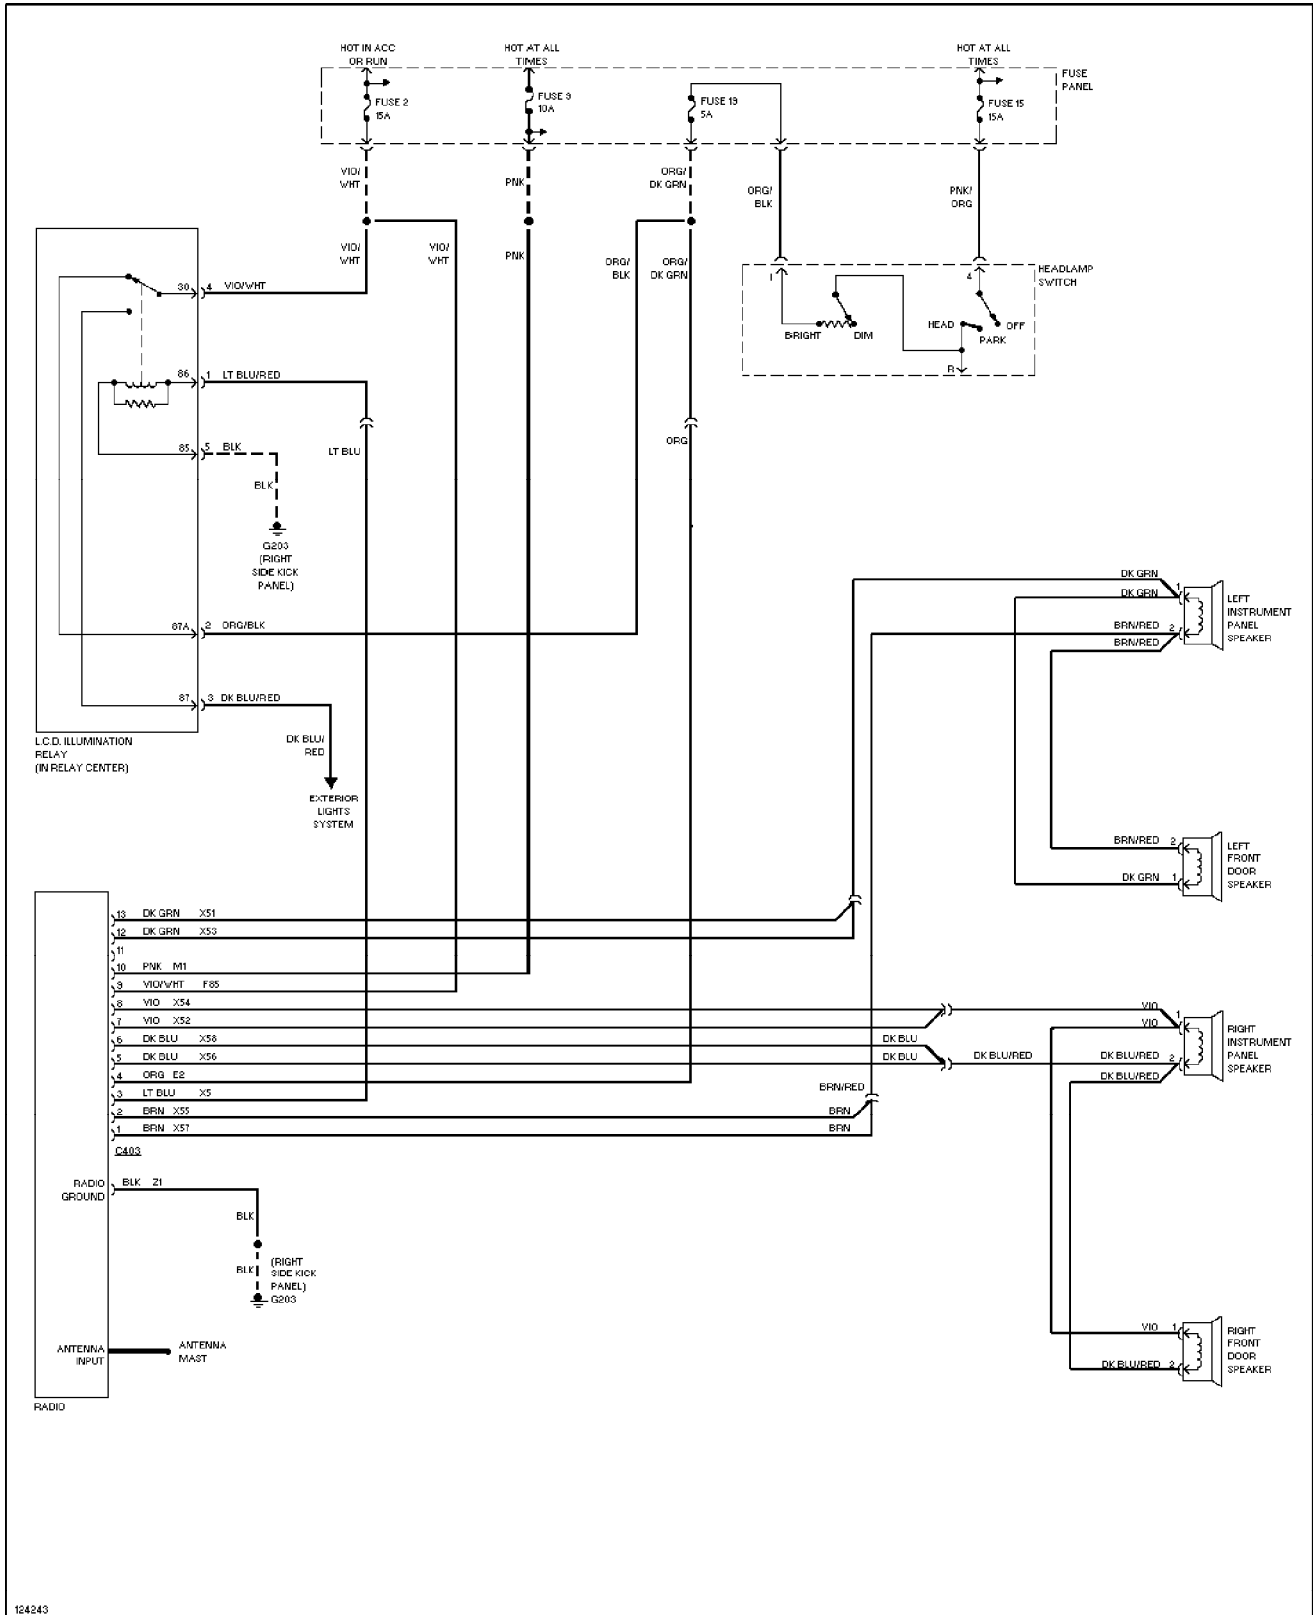

Power Seat Circuits (p. 26)

1995 Jeep Cherokee

SYSTEM WIRING DIAGRAMS

Radio Circuits, Base (p. 28)

1995 Jeep Cherokee

SYSTEM WIRING DIAGRAMS

Radio Circuits, Premium Model (p. 29)

1995 Jeep Cherokee

SYSTEM WIRING DIAGRAMS

Charging Circuit (p. 30)

1995 Jeep Cherokee

SYSTEM WIRING DIAGRAMS

Starting Circuit (p. 31)

1995 Jeep Cherokee

SYSTEM WIRING DIAGRAMS
2.5L, Transmission Circuit (p. 32)
1995 Jeep Cherokee

SYSTEM WIRING DIAGRAMS

4.0L, Transmission Circuit (p. 33)

1995 Jeep Cherokee

SYSTEM WIRING DIAGRAMS

Warning System Circuits (p. 34)

1995 Jeep Cherokee

SYSTEM WIRING DIAGRAMS

2-Speed Wiper/Washer Circuit (p. 35)