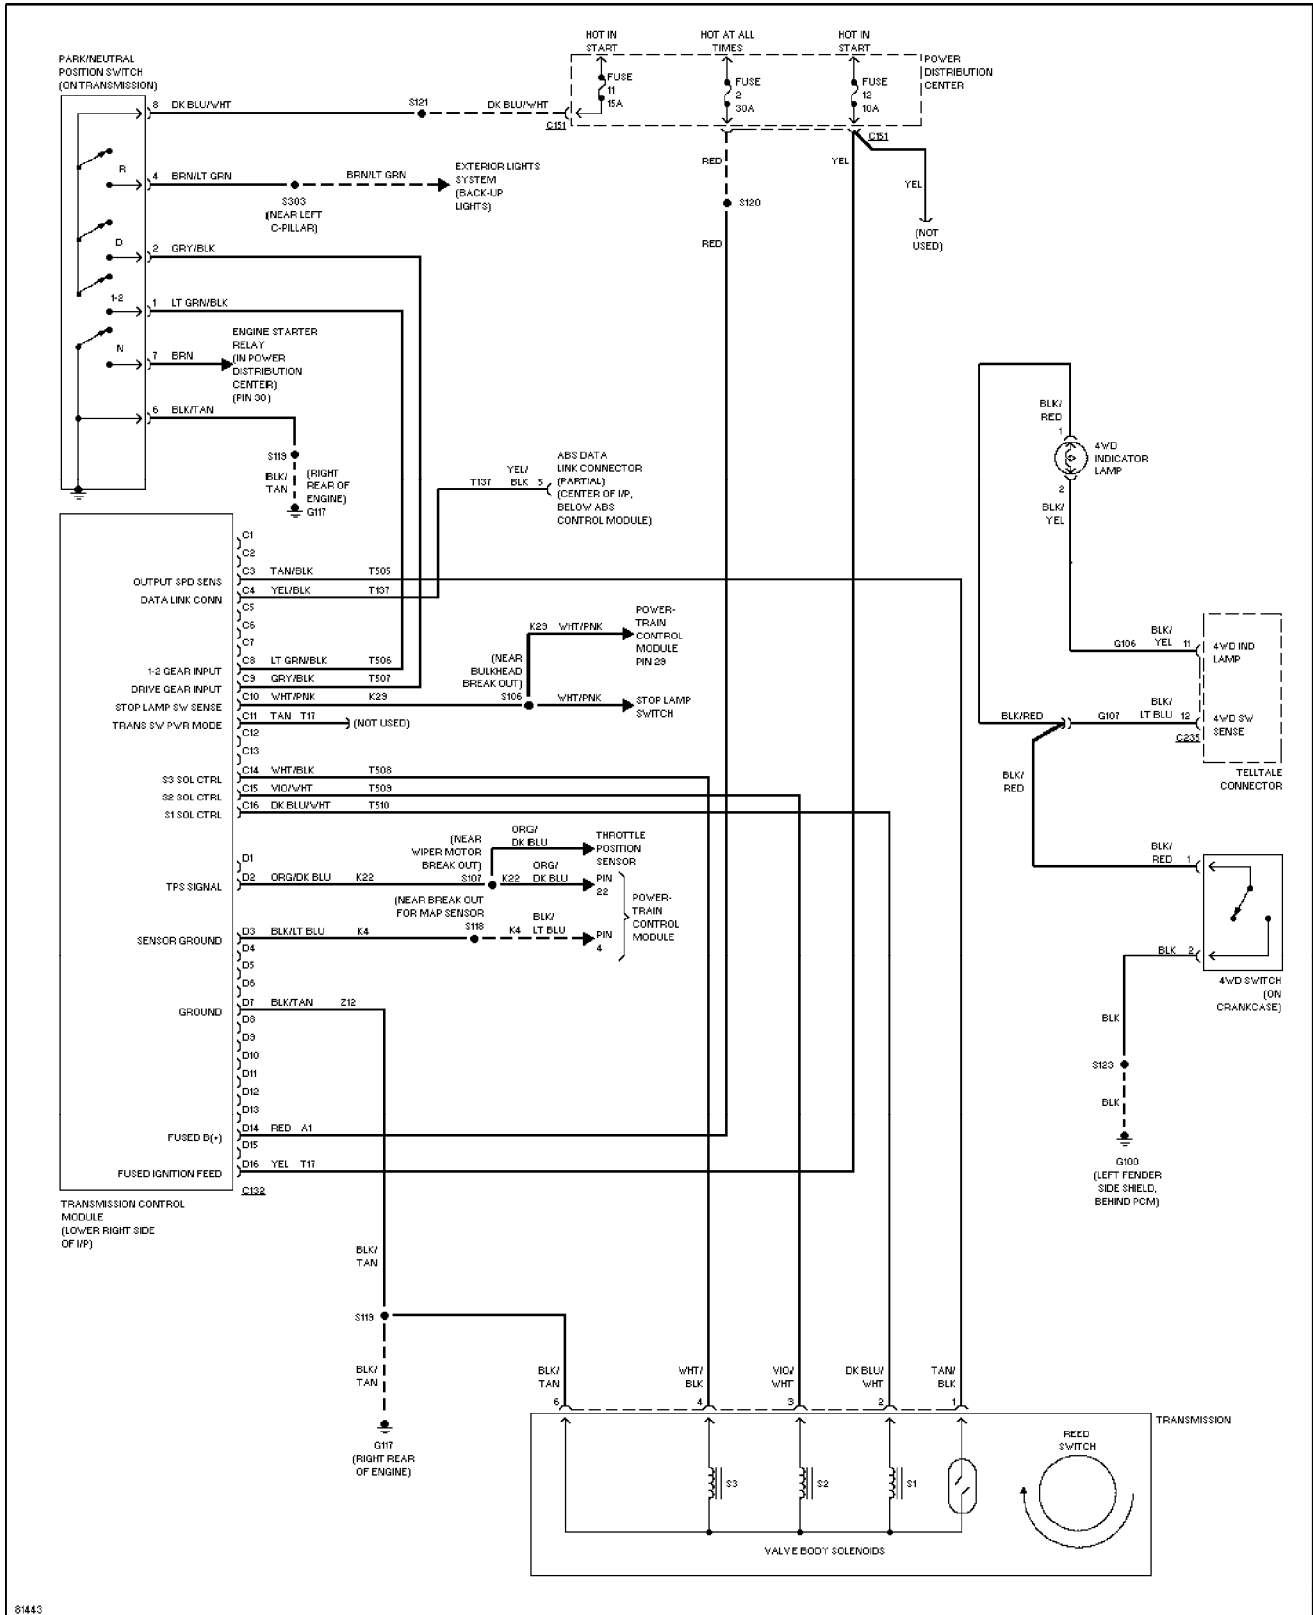

Power Seat Circuits (p. 26)

1995 Jeep Cherokee

SYSTEM WIRING DIAGRAMS

Radio Circuits, Base (p. 28)

1995 Jeep Cherokee

SYSTEM WIRING DIAGRAMS

Radio Circuits, Premium Model (p. 29)

1995 Jeep Cherokee

SYSTEM WIRING DIAGRAMS

Charging Circuit (p. 30)

1995 Jeep Cherokee

SYSTEM WIRING DIAGRAMS

Starting Circuit (p. 31)

1995 Jeep Cherokee

SYSTEM WIRING DIAGRAMS
2.5L, Transmission Circuit (p. 32)
1995 Jeep Cherokee

SYSTEM WIRING DIAGRAMS

4.0L, Transmission Circuit (p. 33)

1995 Jeep Cherokee

SYSTEM WIRING DIAGRAMS

Warning System Circuits (p. 34)

1995 Jeep Cherokee

SYSTEM WIRING DIAGRAMS

2-Speed Wiper/Washer Circuit (p. 35)