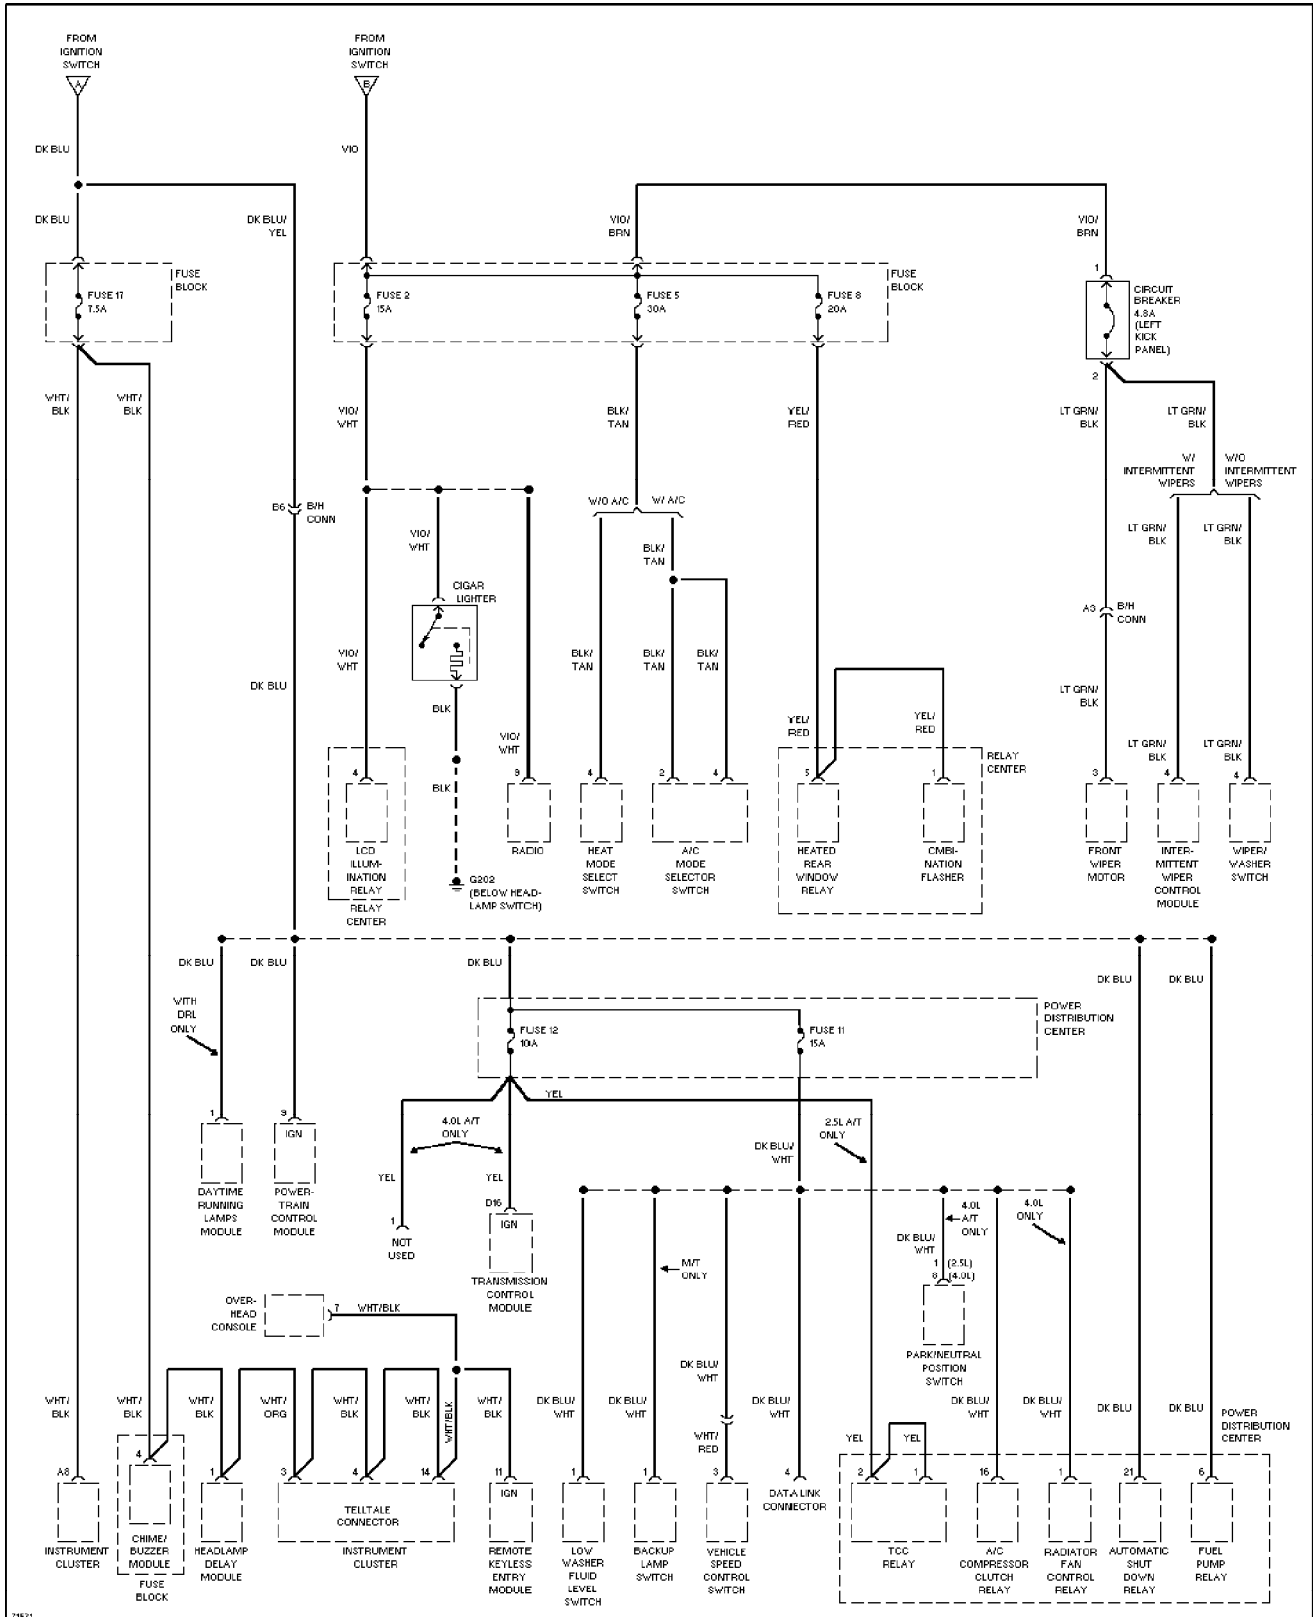

SYSTEM WIRING DIAGRAMS

Power Distribution Circuit (2 of 3) (p. 22)

1995 Jeep Cherokee