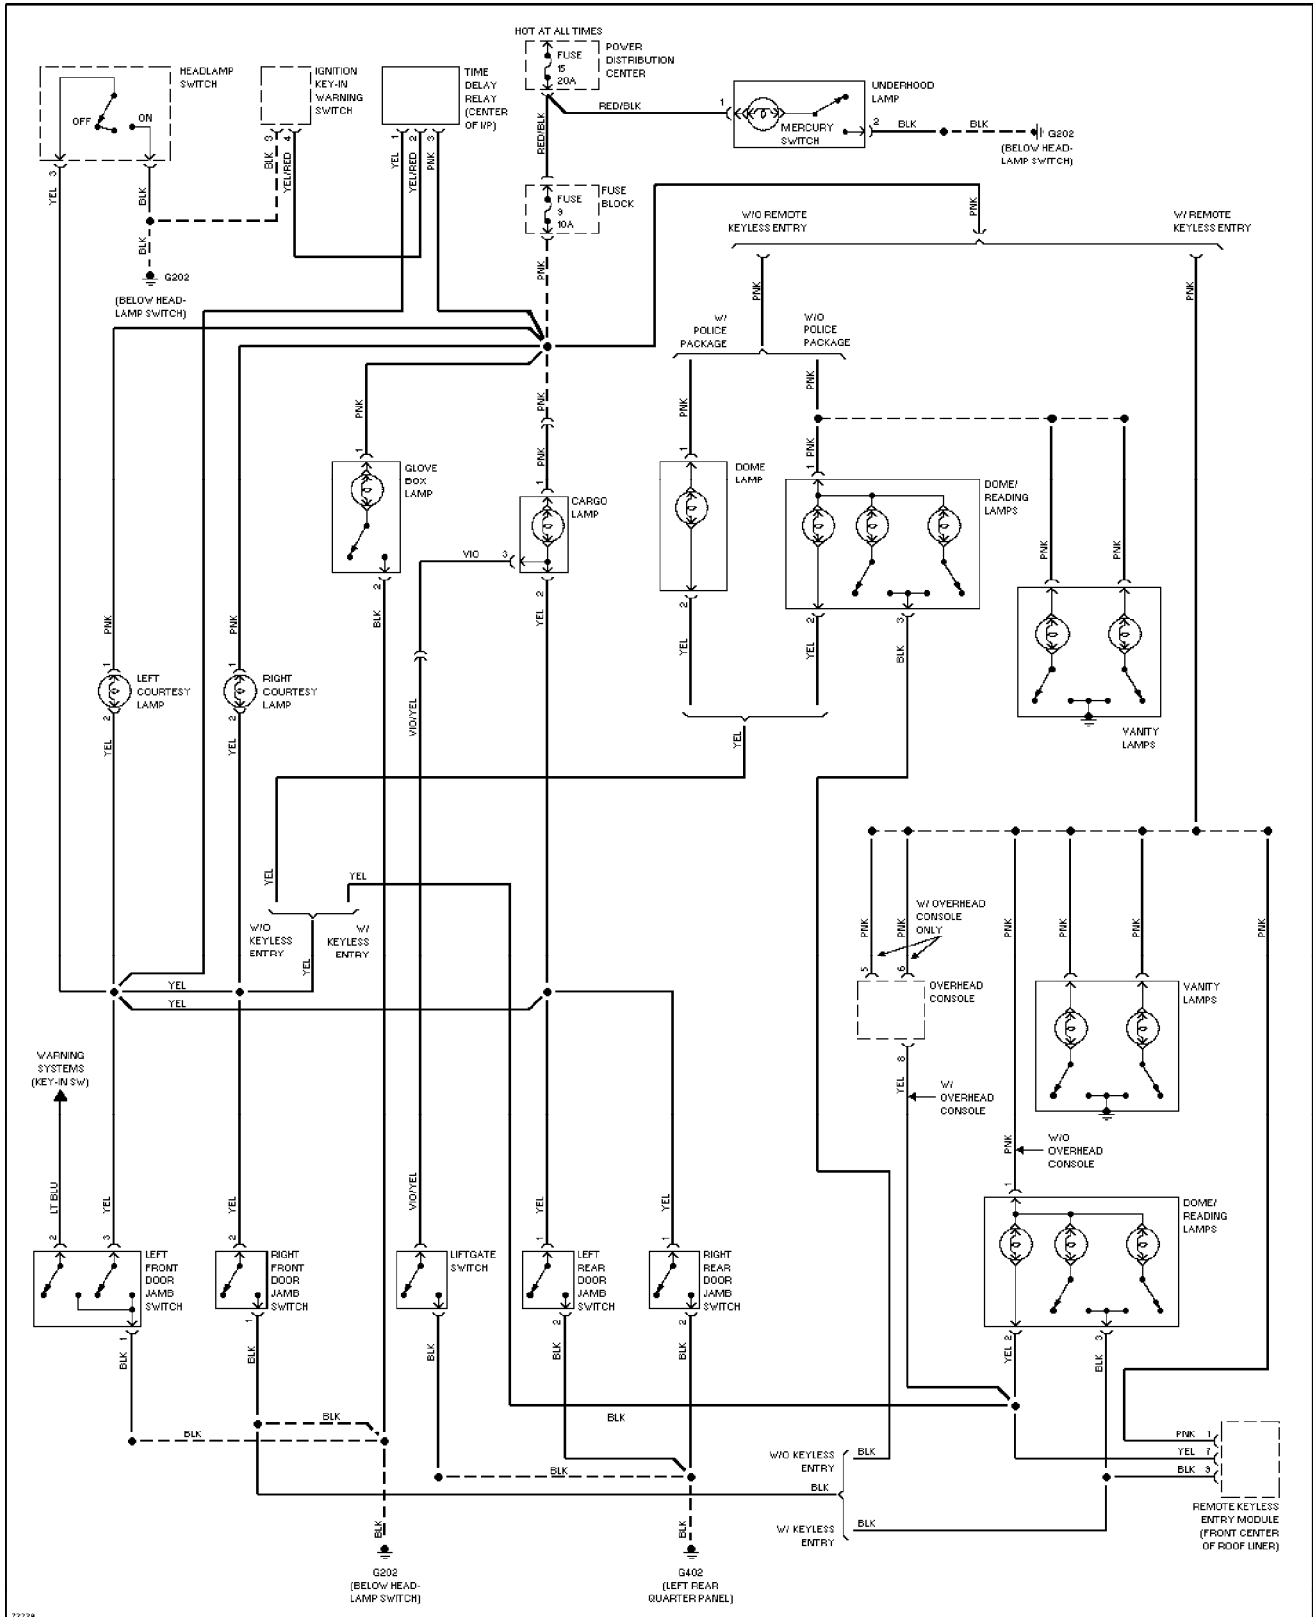

Headlamps/Fog Lamps Circuit, W/O DRL (p. 15)

1995 Jeep Cherokee

SYSTEM WIRING DIAGRAMS

Horn Circuit (p. 16)

1995 Jeep Cherokee

SYSTEM WIRING DIAGRAMS

Overhead Console Circuit (p. 18)

1995 Jeep Cherokee

SYSTEM WIRING DIAGRAMS

Interior Light Circuit (1 of 2) (p. 19)

1995 Jeep Cherokee

SYSTEM WIRING DIAGRAMS

Interior Light Circuit (2 of 2) (p. 20)

1995 Jeep Cherokee

SYSTEM WIRING DIAGRAMS

Power Distribution Circuit (2 of 3) (p. 22)