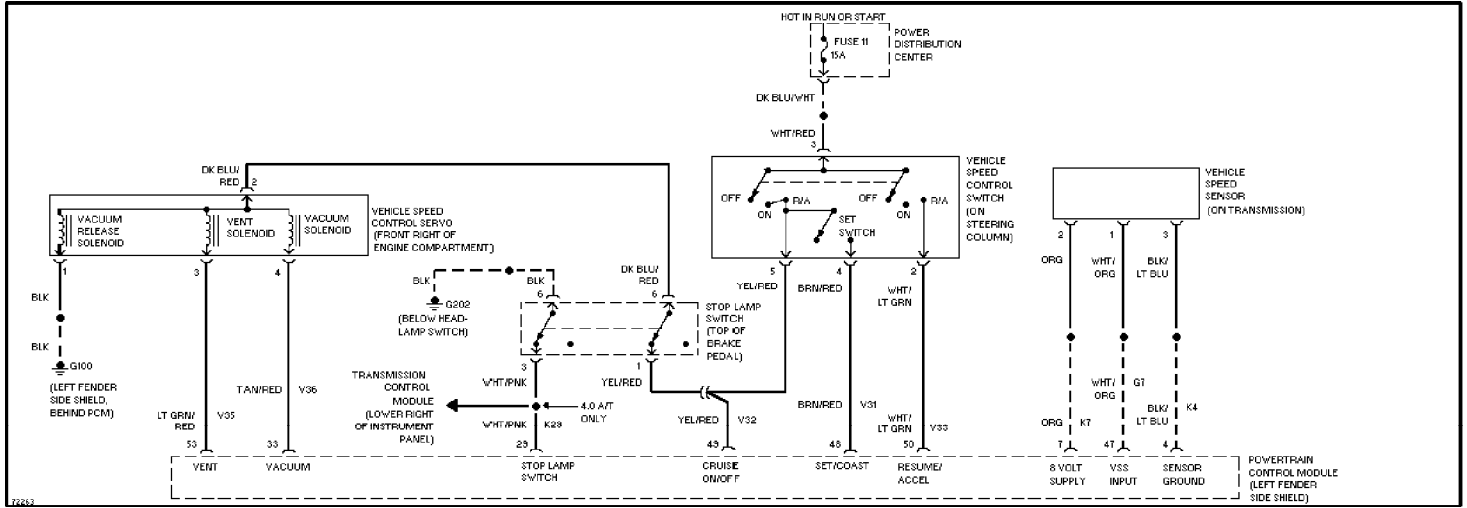

Cruise Control Circuit (p. 3)

1995 Jeep Cherokee

SYSTEM WIRING DIAGRAMS

Defogger Circuit (p. 4)

1995 Jeep Cherokee

SYSTEM WIRING DIAGRAMS

2.5L, Engine Performance Circuits (1 of 2) (p. 5)

1995 Jeep Cherokee