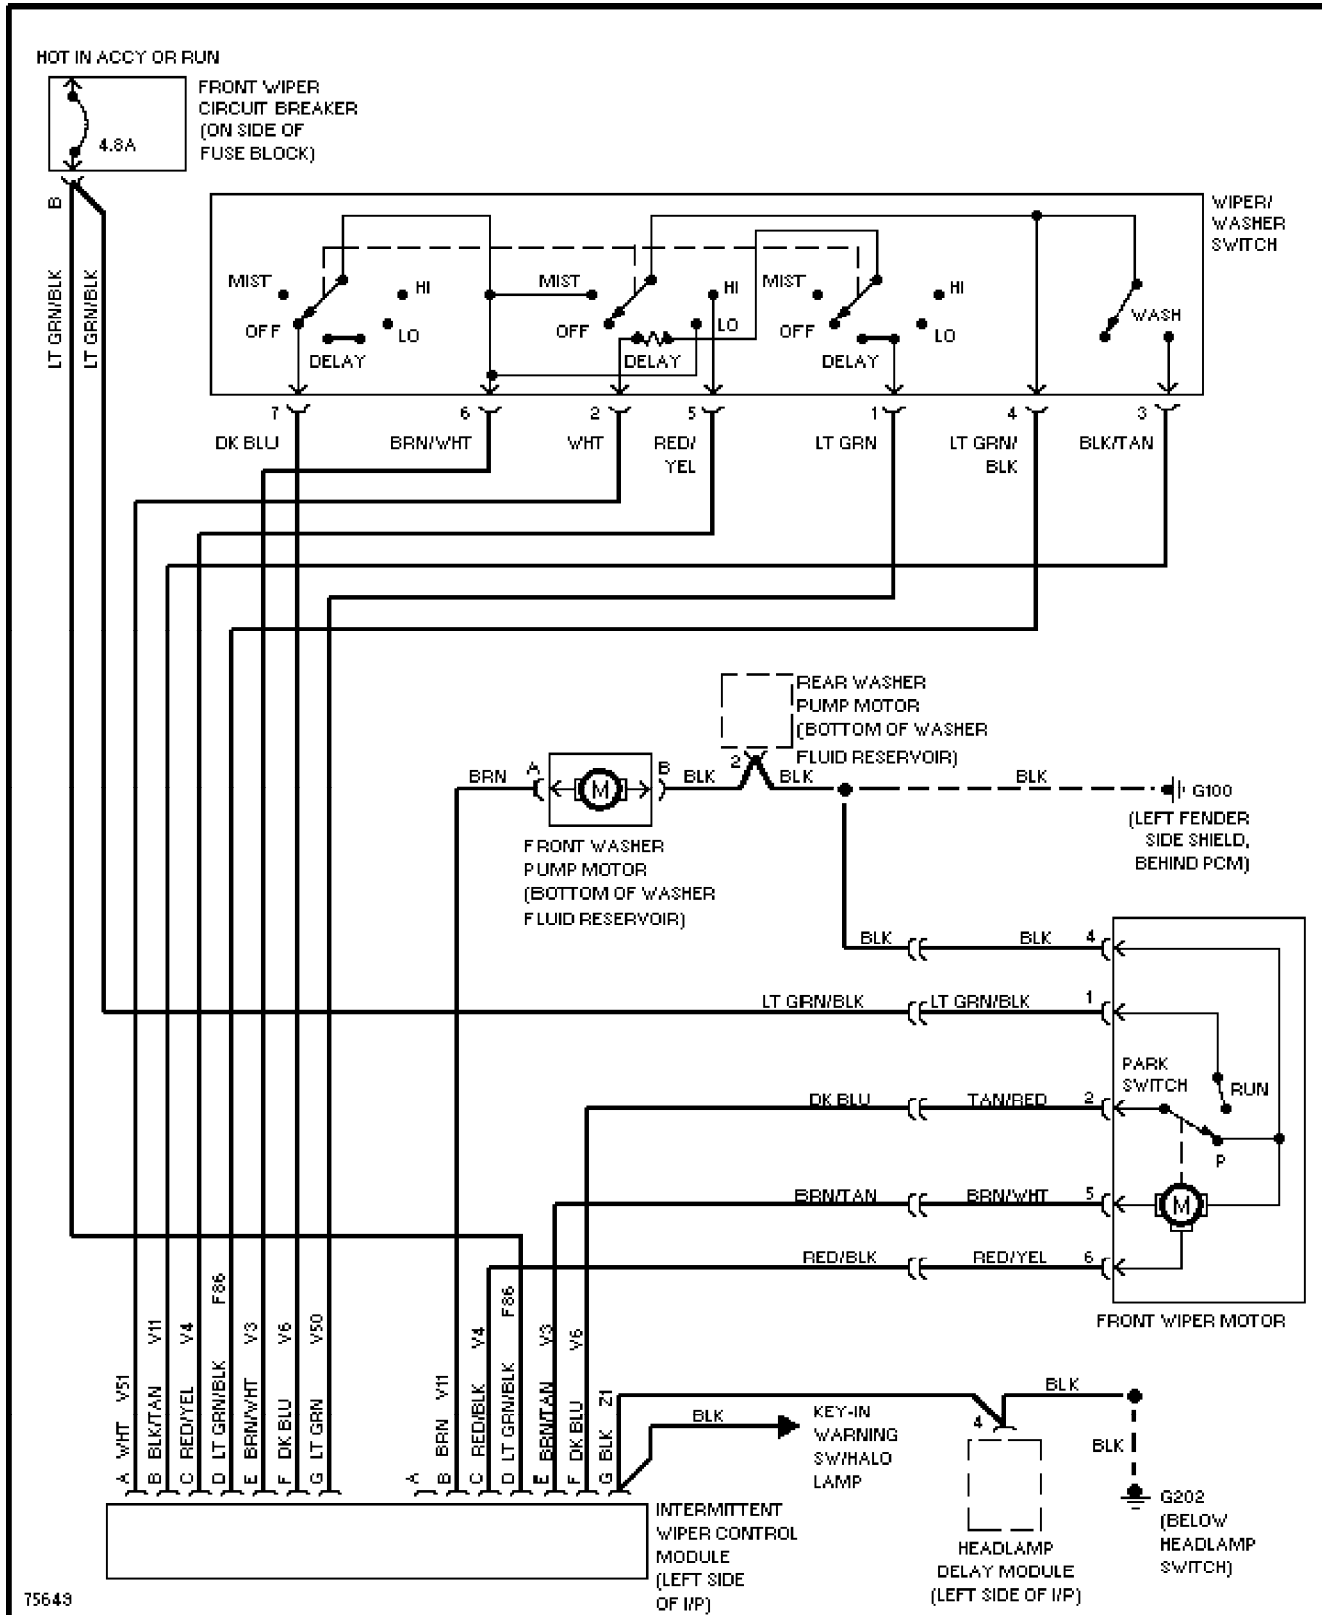

SYSTEM WIRING DIAGRAMS

Front Wiper/Washer Circuit (p. 41)

1996 Jeep Cherokee