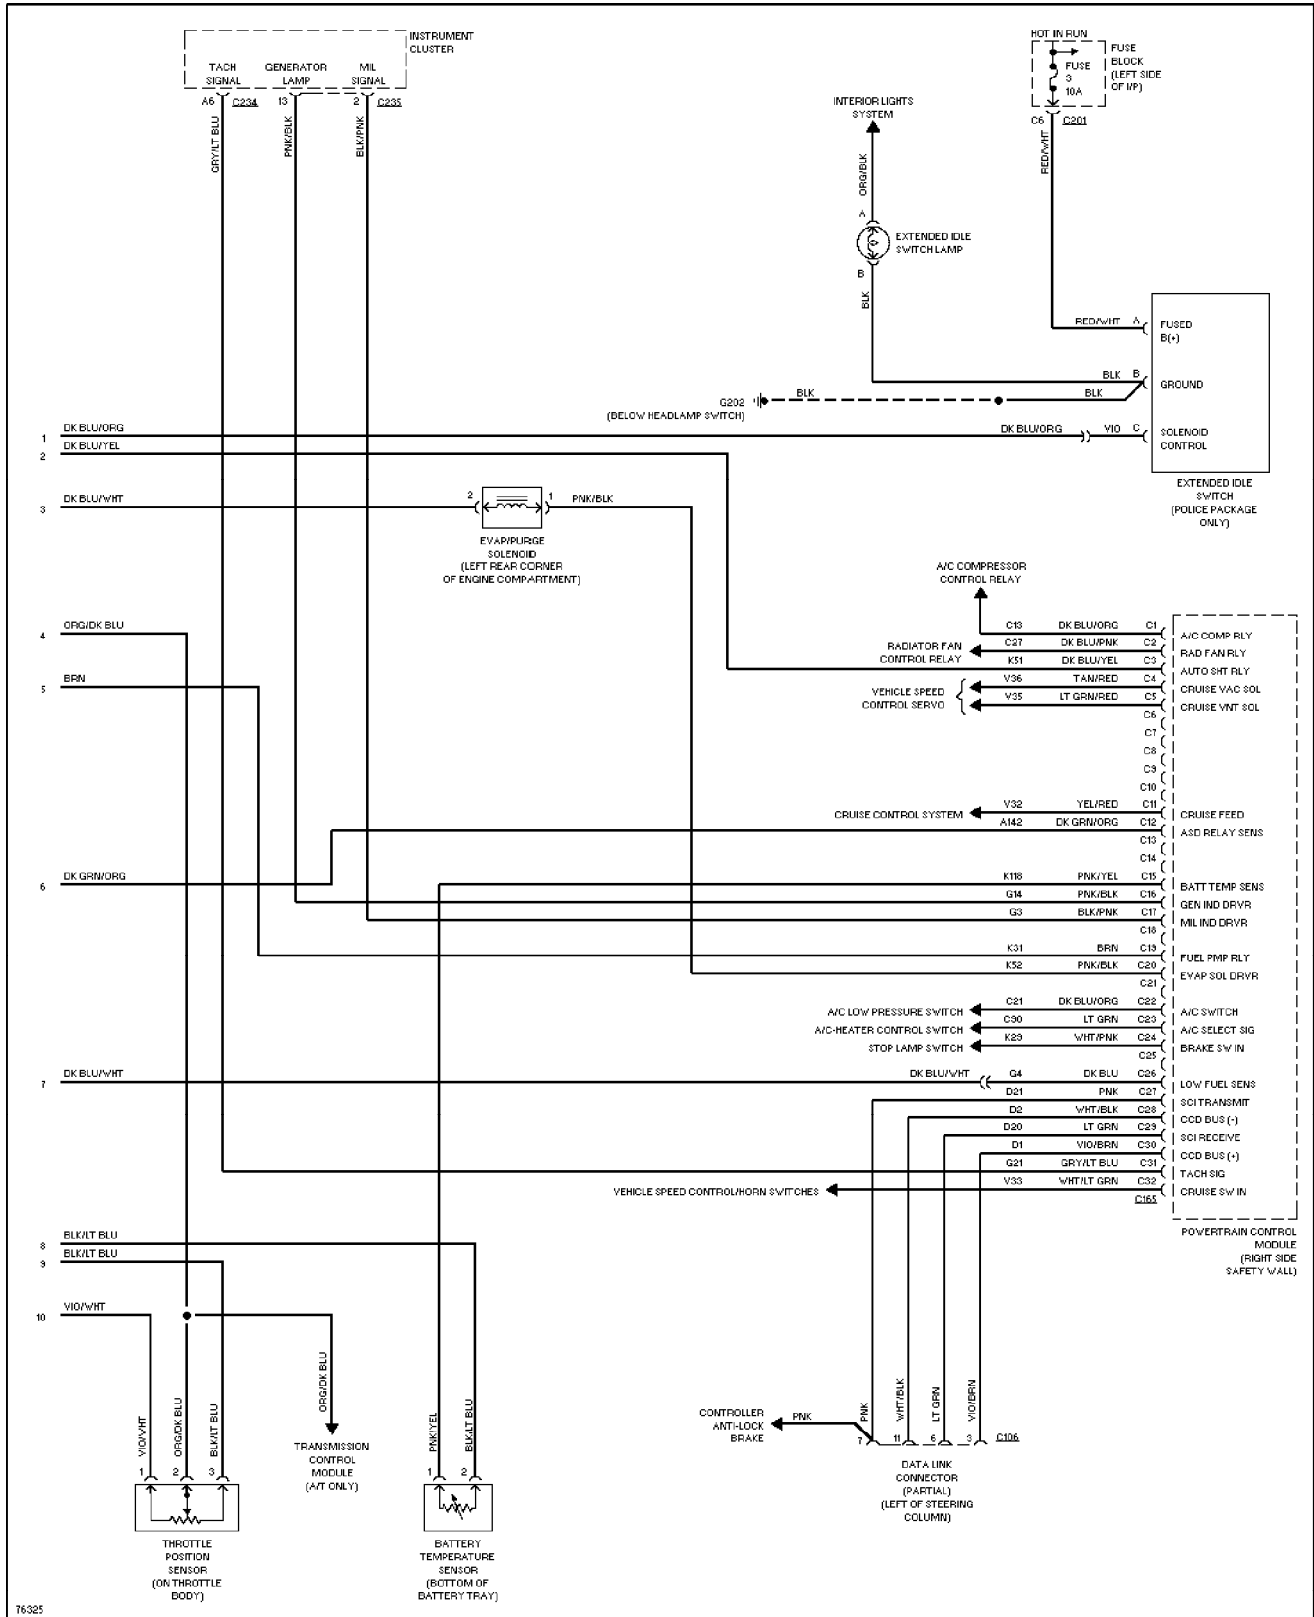

4.0L, Engine Performance Circuits (1 of 3) (p. 11)

1996 Jeep Cherokee

SYSTEM WIRING DIAGRAMS

4.0L, Engine Performance Circuits (2 of 3) (p. 12)

1996 Jeep Cherokee

SYSTEM WIRING DIAGRAMS

4.0L, Engine Performance Circuits (3 of 3) (p. 13)

1996 Jeep Cherokee

SYSTEM WIRING DIAGRAMS

Exterior Light Circuit, W/ Trailer Tow (1 of 2) (p. 14)

1996 Jeep Cherokee

SYSTEM WIRING DIAGRAMS

Exterior Light Circuit, W/ Trailer Tow (2 of 2) (p. 15)

1996 Jeep Cherokee