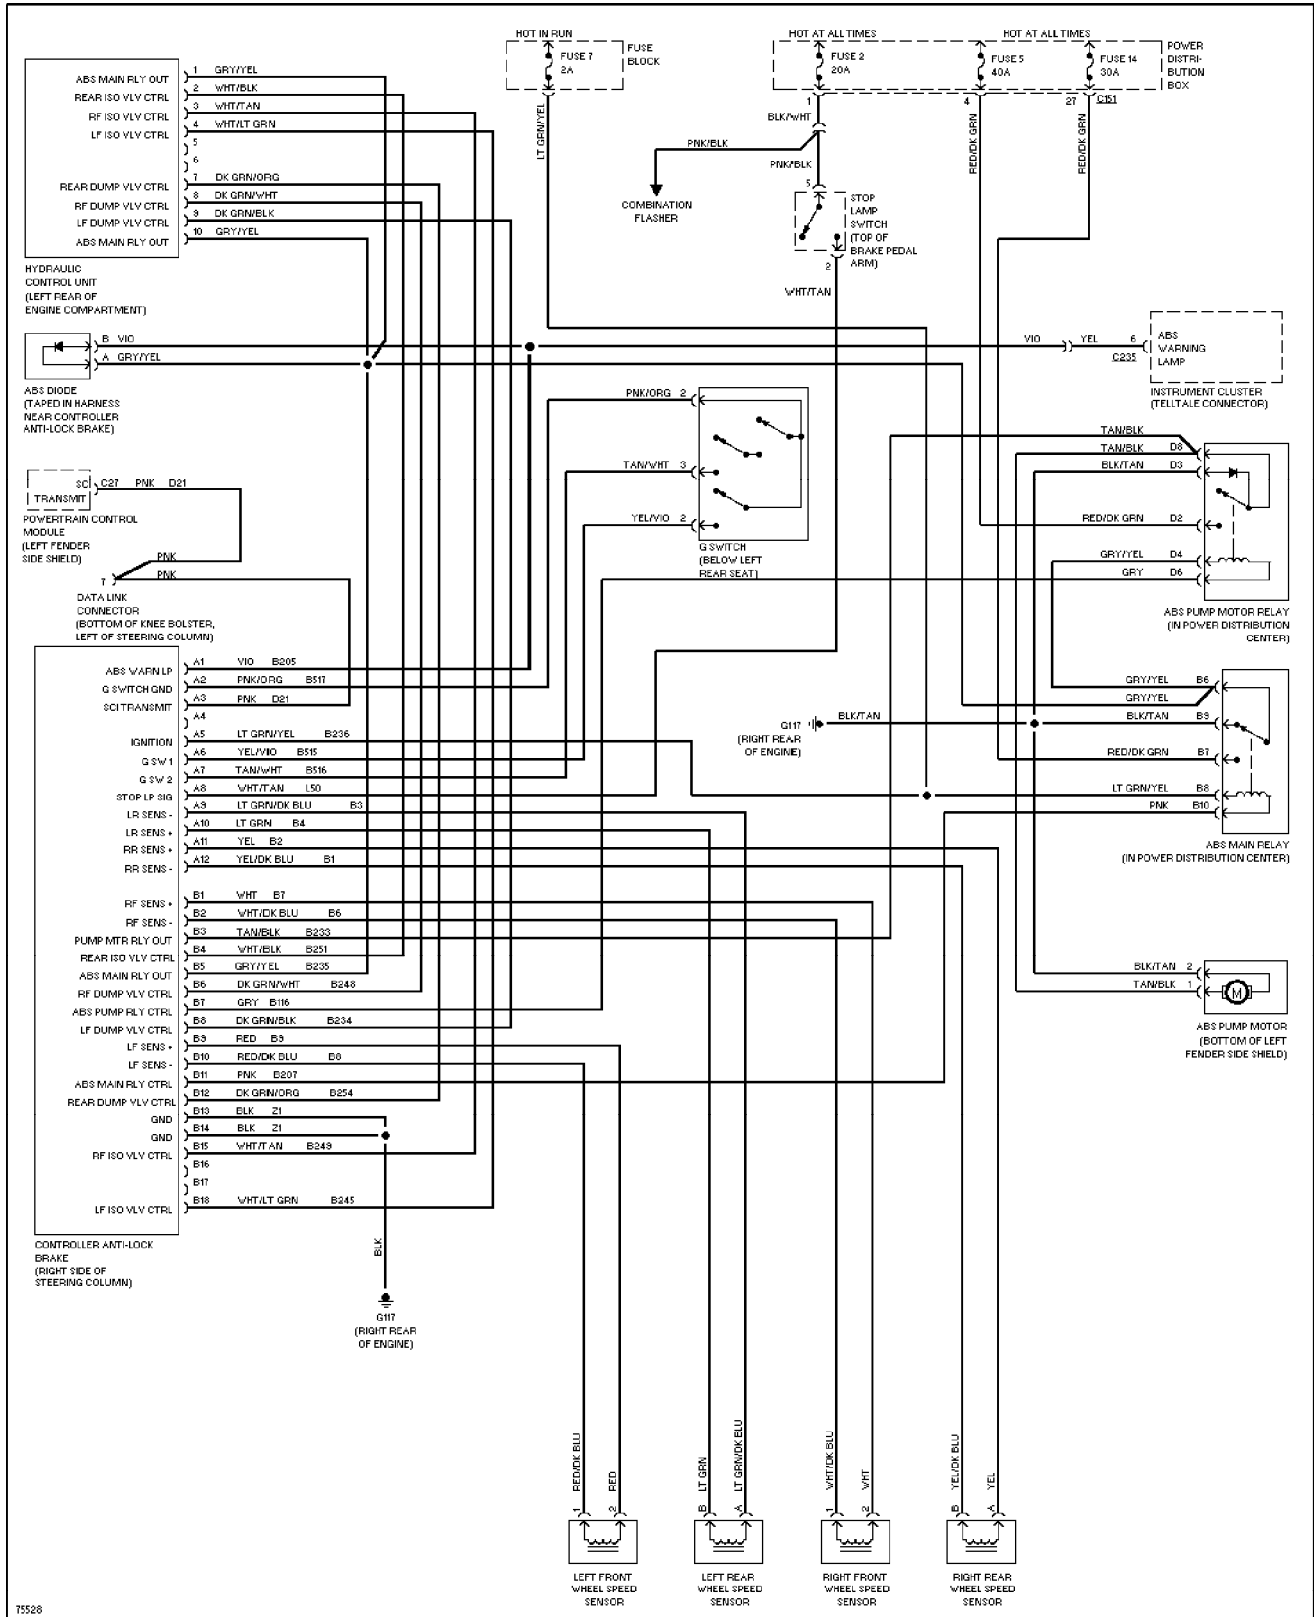

SYSTEM WIRING DIAGRAMS

Anti-lock Brake Circuits (p. 3)

1996 Jeep Cherokee