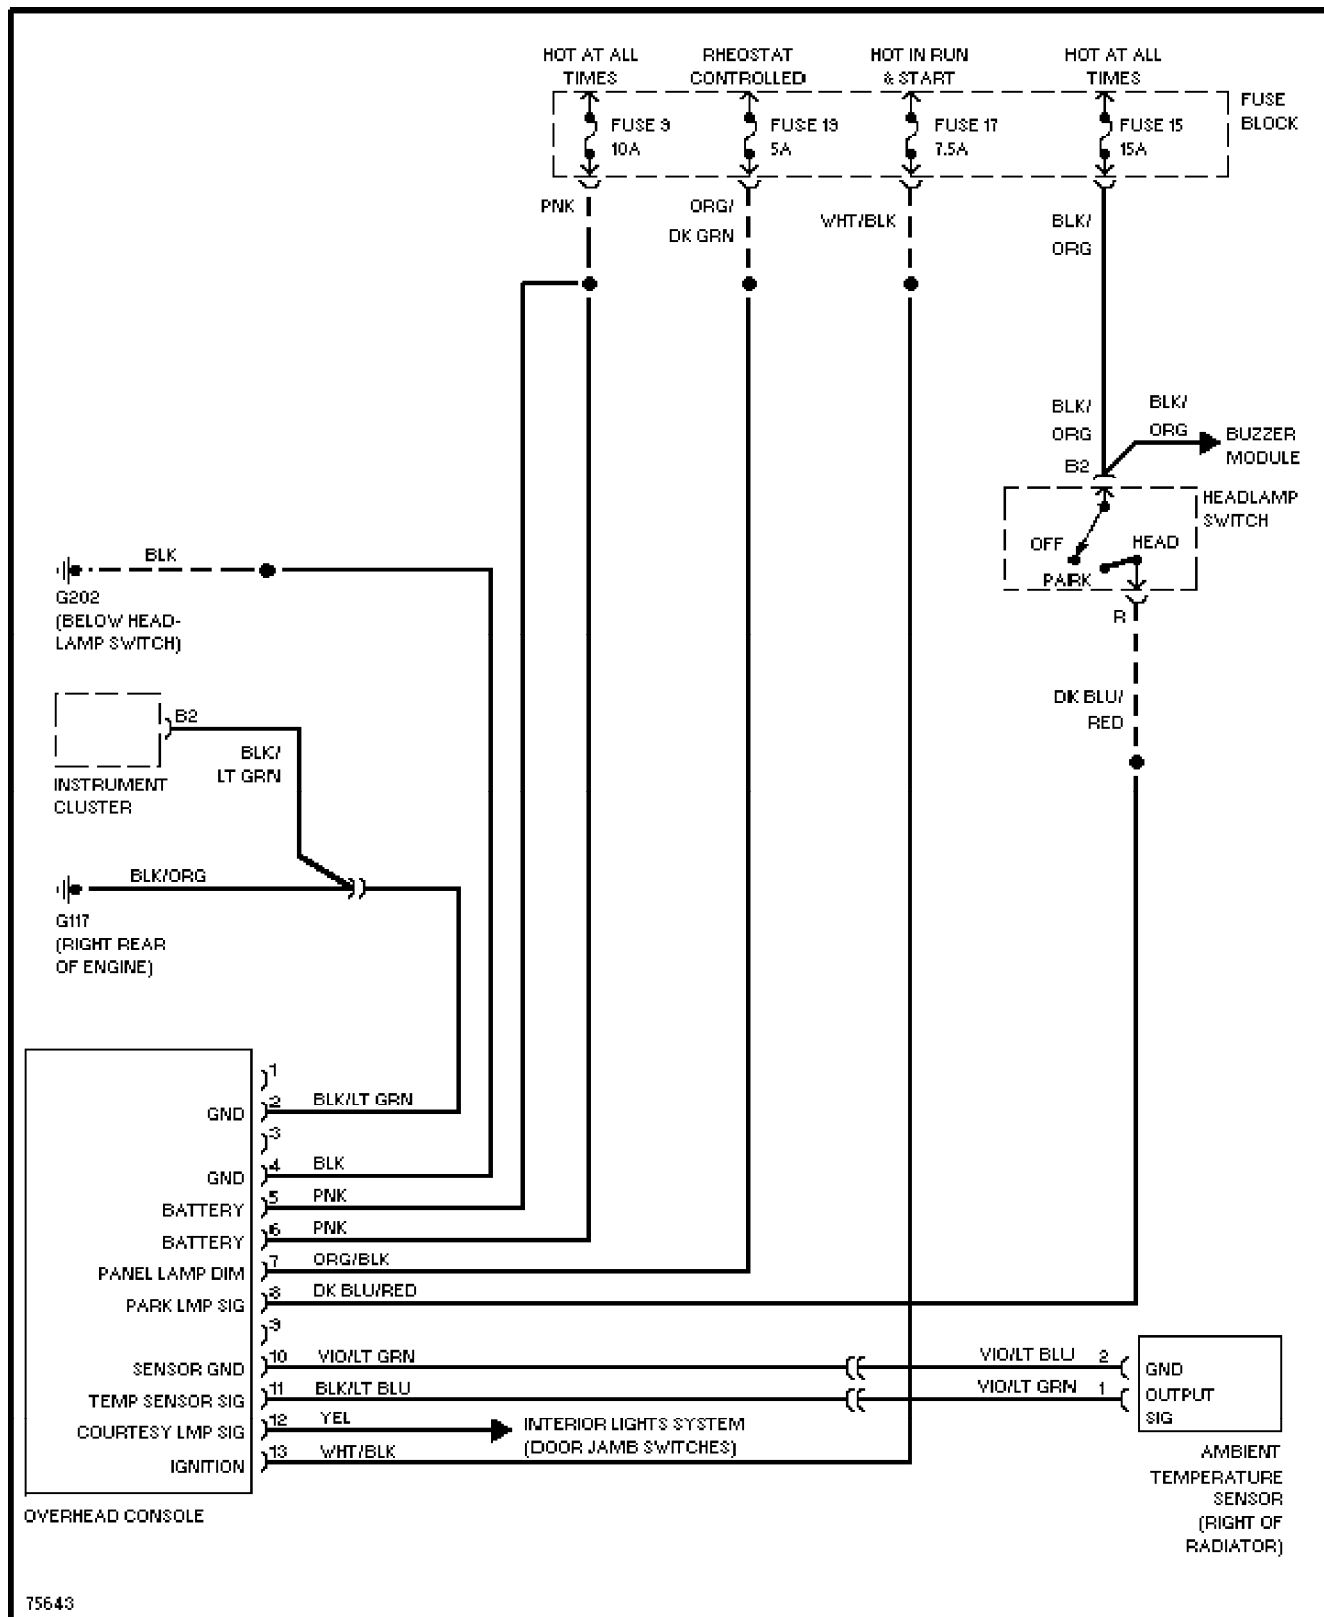

1996 Jeep Cherokee

SYSTEM WIRING DIAGRAMS

Headlamps/Fog Lamps Circuit, W/ DRL (p. 19)

1996 Jeep Cherokee

SYSTEM WIRING DIAGRAMS

Headlamps/Fog Lamps Circuit, W/O DRL (p. 20)

1996 Jeep Cherokee

SYSTEM WIRING DIAGRAMS

Horn Circuit (p. 21)

1996 Jeep Cherokee

SYSTEM WIRING DIAGRAMS

Instrument Cluster Circuit (p. 22)

1996 Jeep Cherokee

SYSTEM WIRING DIAGRAMS

Overhead Console Circuit (p. 23)

1996 Jeep Cherokee

SYSTEM WIRING DIAGRAMS

Courtesy Lamps Circuit (p. 24)

1996 Jeep Cherokee

SYSTEM WIRING DIAGRAMS

Instrument Illumination Circuit (p. 25)

1996 Jeep Cherokee

SYSTEM WIRING DIAGRAMS

Power Distribution Circuit (1 of 3) (p. 26)