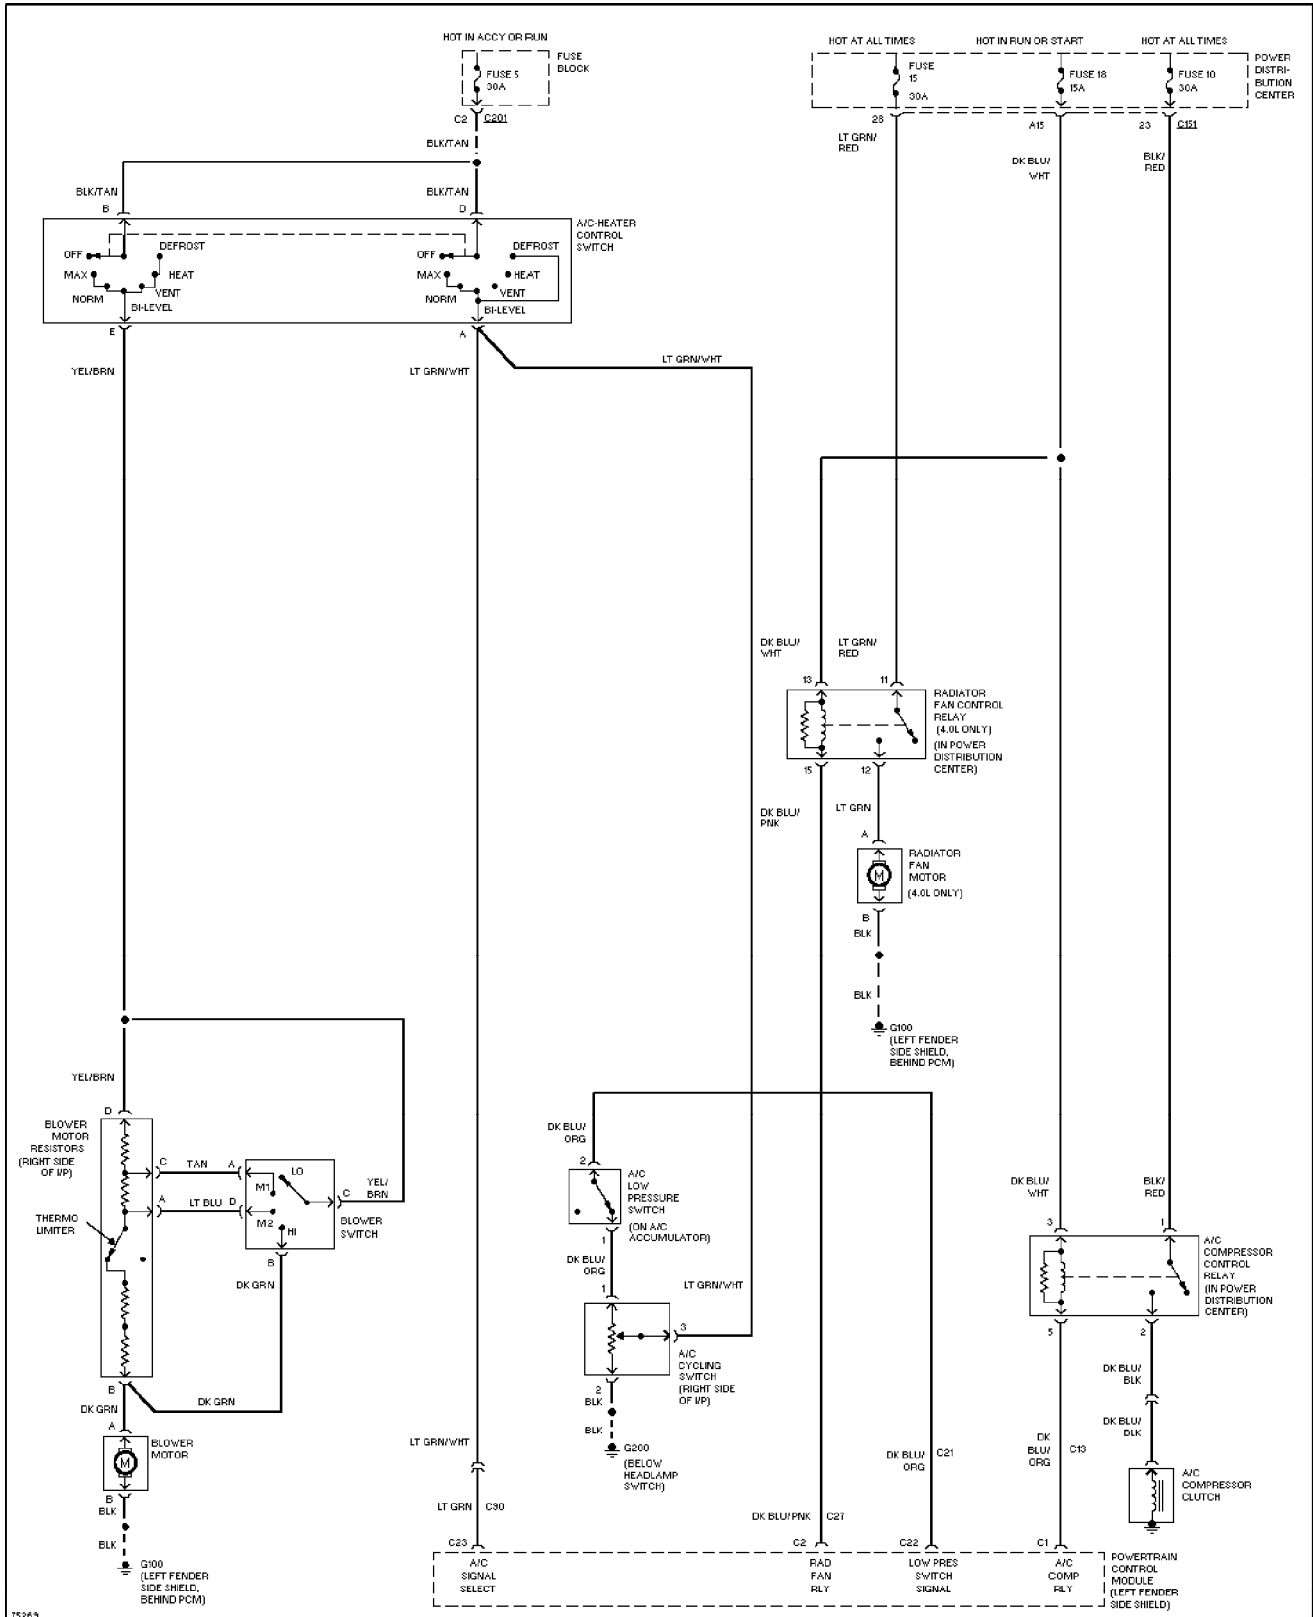

SYSTEM WIRING DIAGRAMS

A/C Circuit 1996 Jeep Cherokee

CDR@WP.PL

SYSTEM WIRING DIAGRAMS

Heater Circuit (p. 2)

1996 Jeep Cherokee

SYSTEM WIRING DIAGRAMS

Anti-lock Brake Circuits (p. 3)