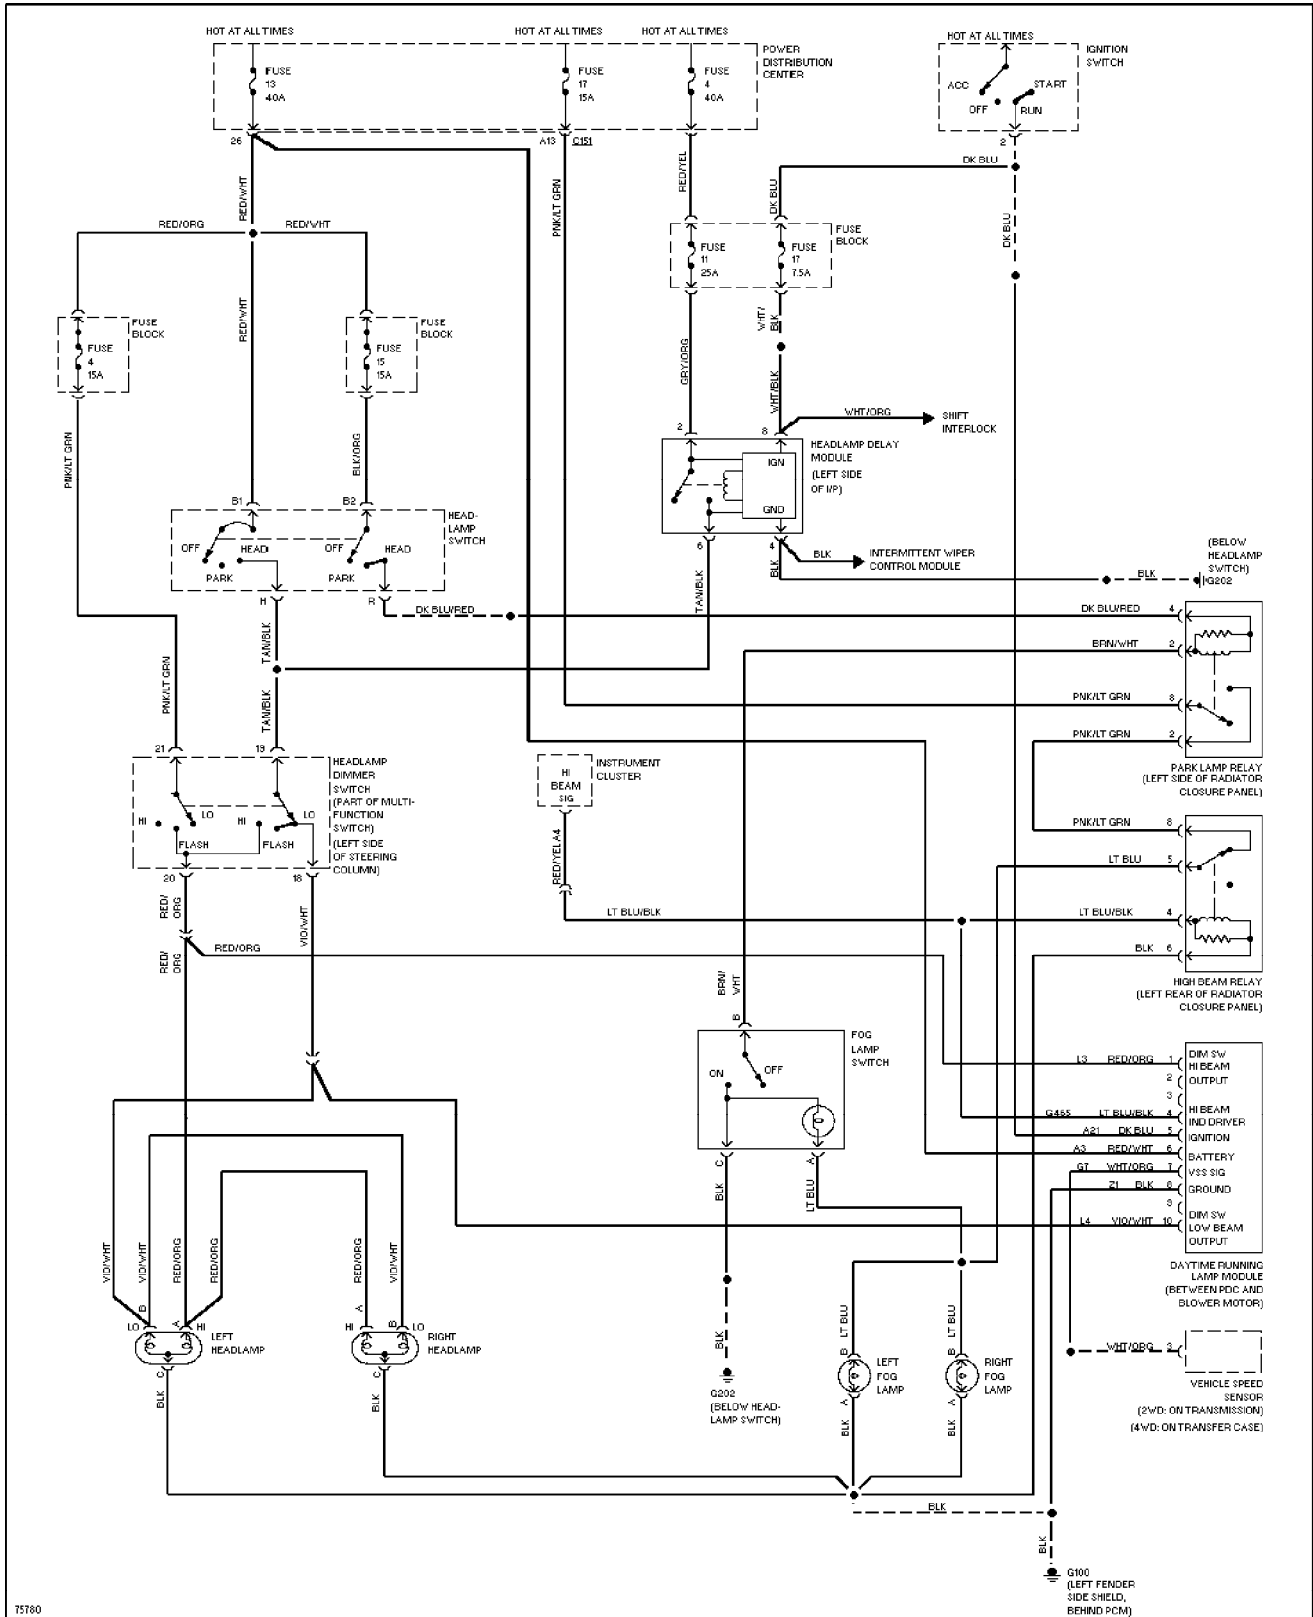

SYSTEM WIRING DIAGRAMS

Headlamps/Fog Lamps Circuit, W/ DRL (p. 19)

1996 Jeep Cherokee