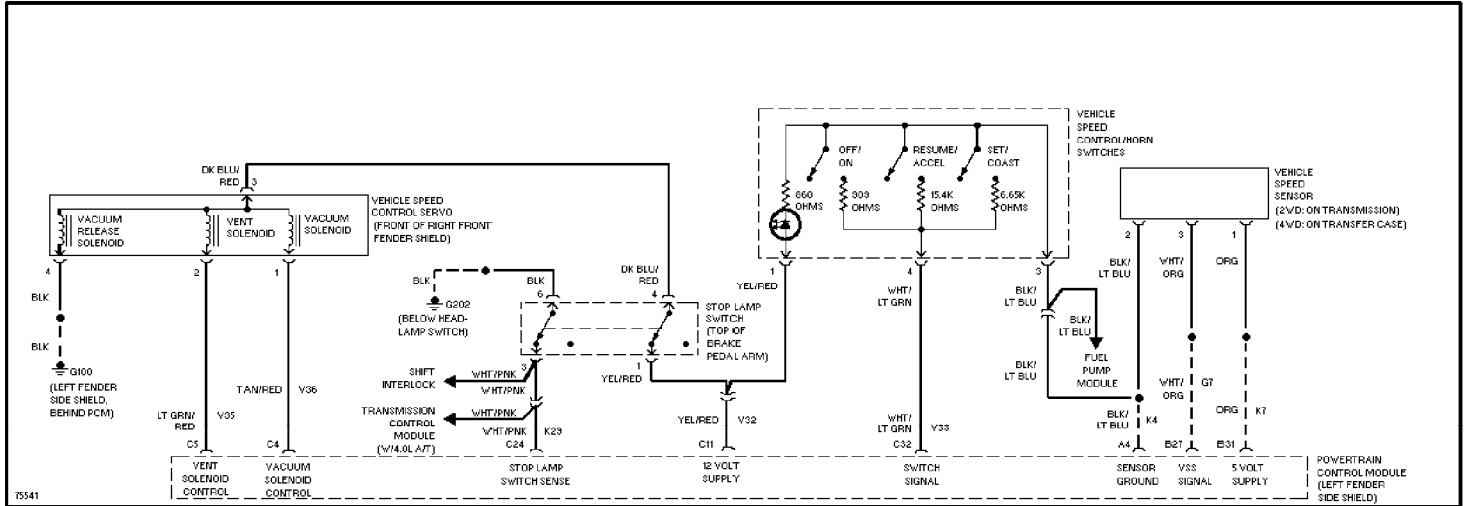

Cruise Control Circuit (p. 6)

1996 Jeep Cherokee

SYSTEM WIRING DIAGRAMS

Defogger Circuit (p. 7)

1996 Jeep Cherokee

SYSTEM WIRING DIAGRAMS

2.5L, Engine Performance Circuits (1 of 3) (p. 8)

1996 Jeep Cherokee