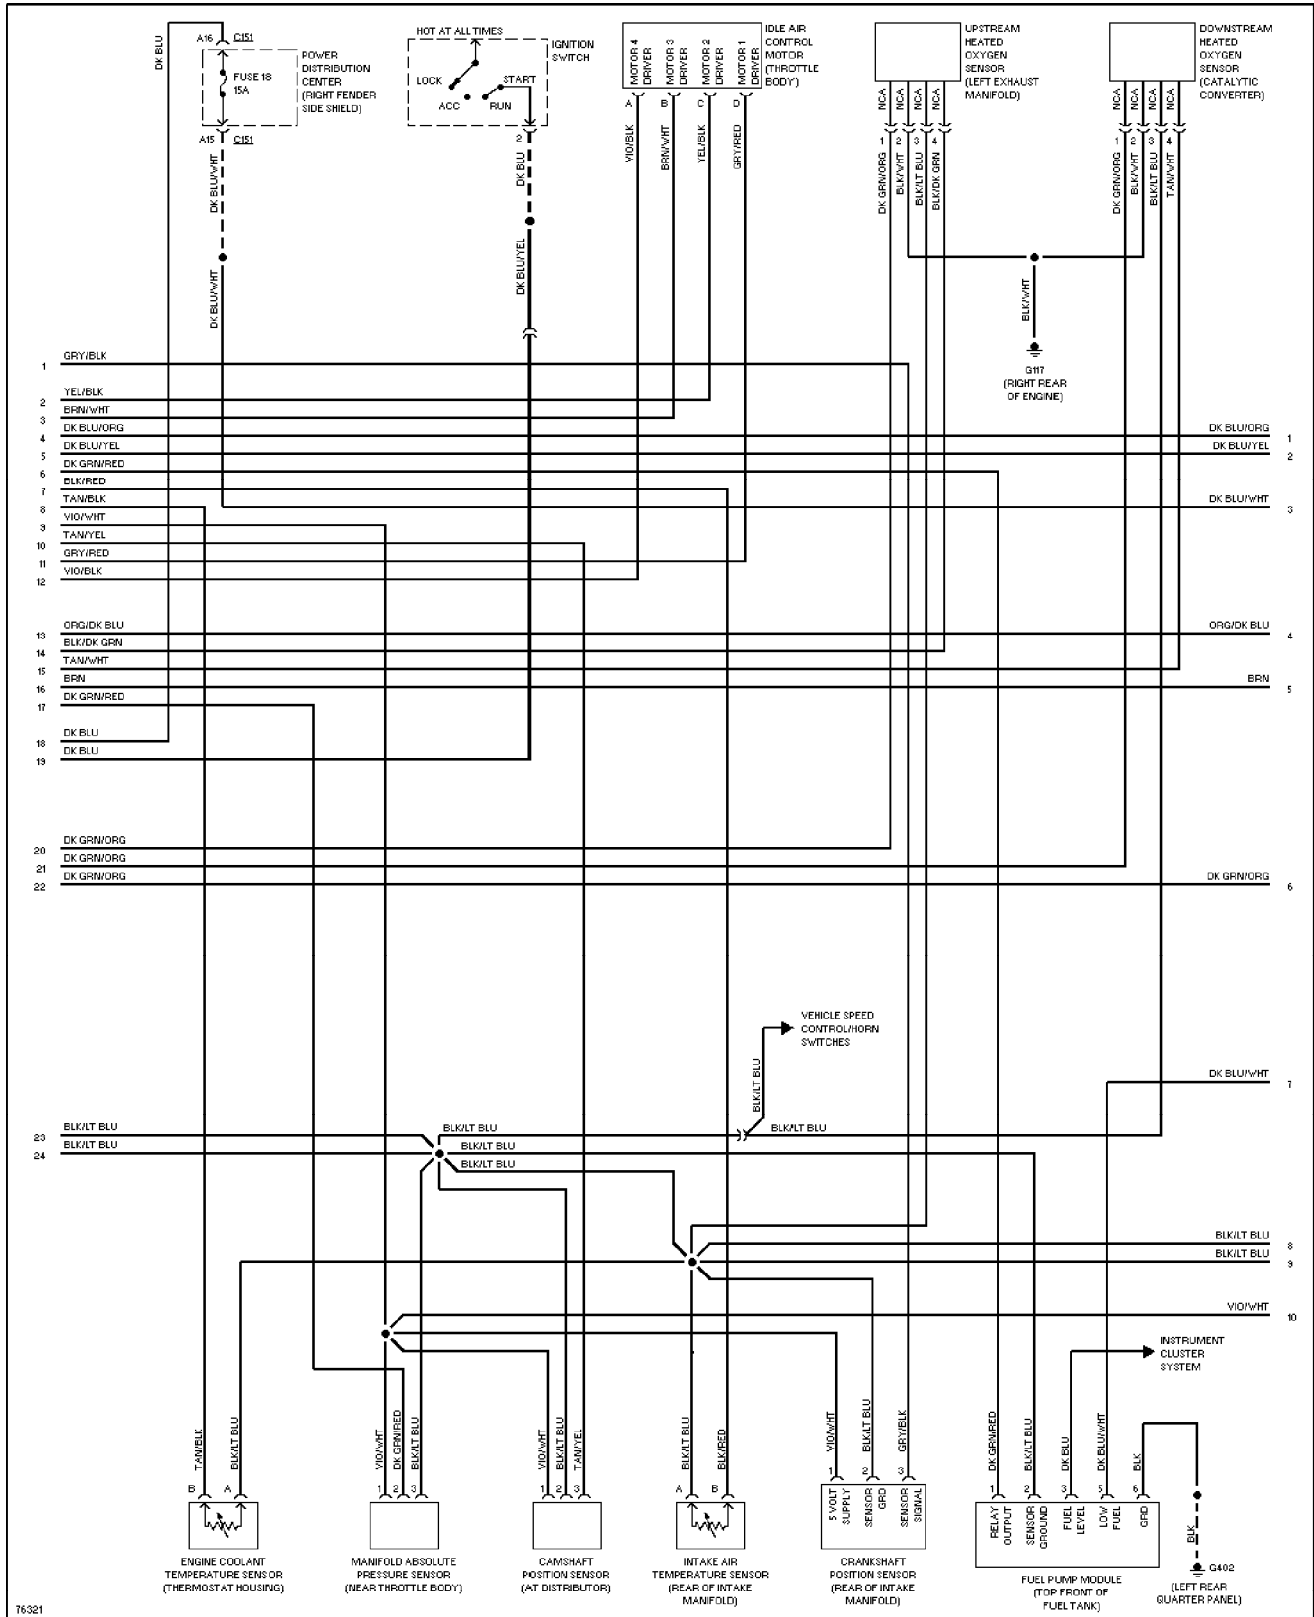

SYSTEM WIRING DIAGRAMS

2.5L, Engine Performance Circuits (2 of 3) (p. 9)

1996 Jeep Cherokee