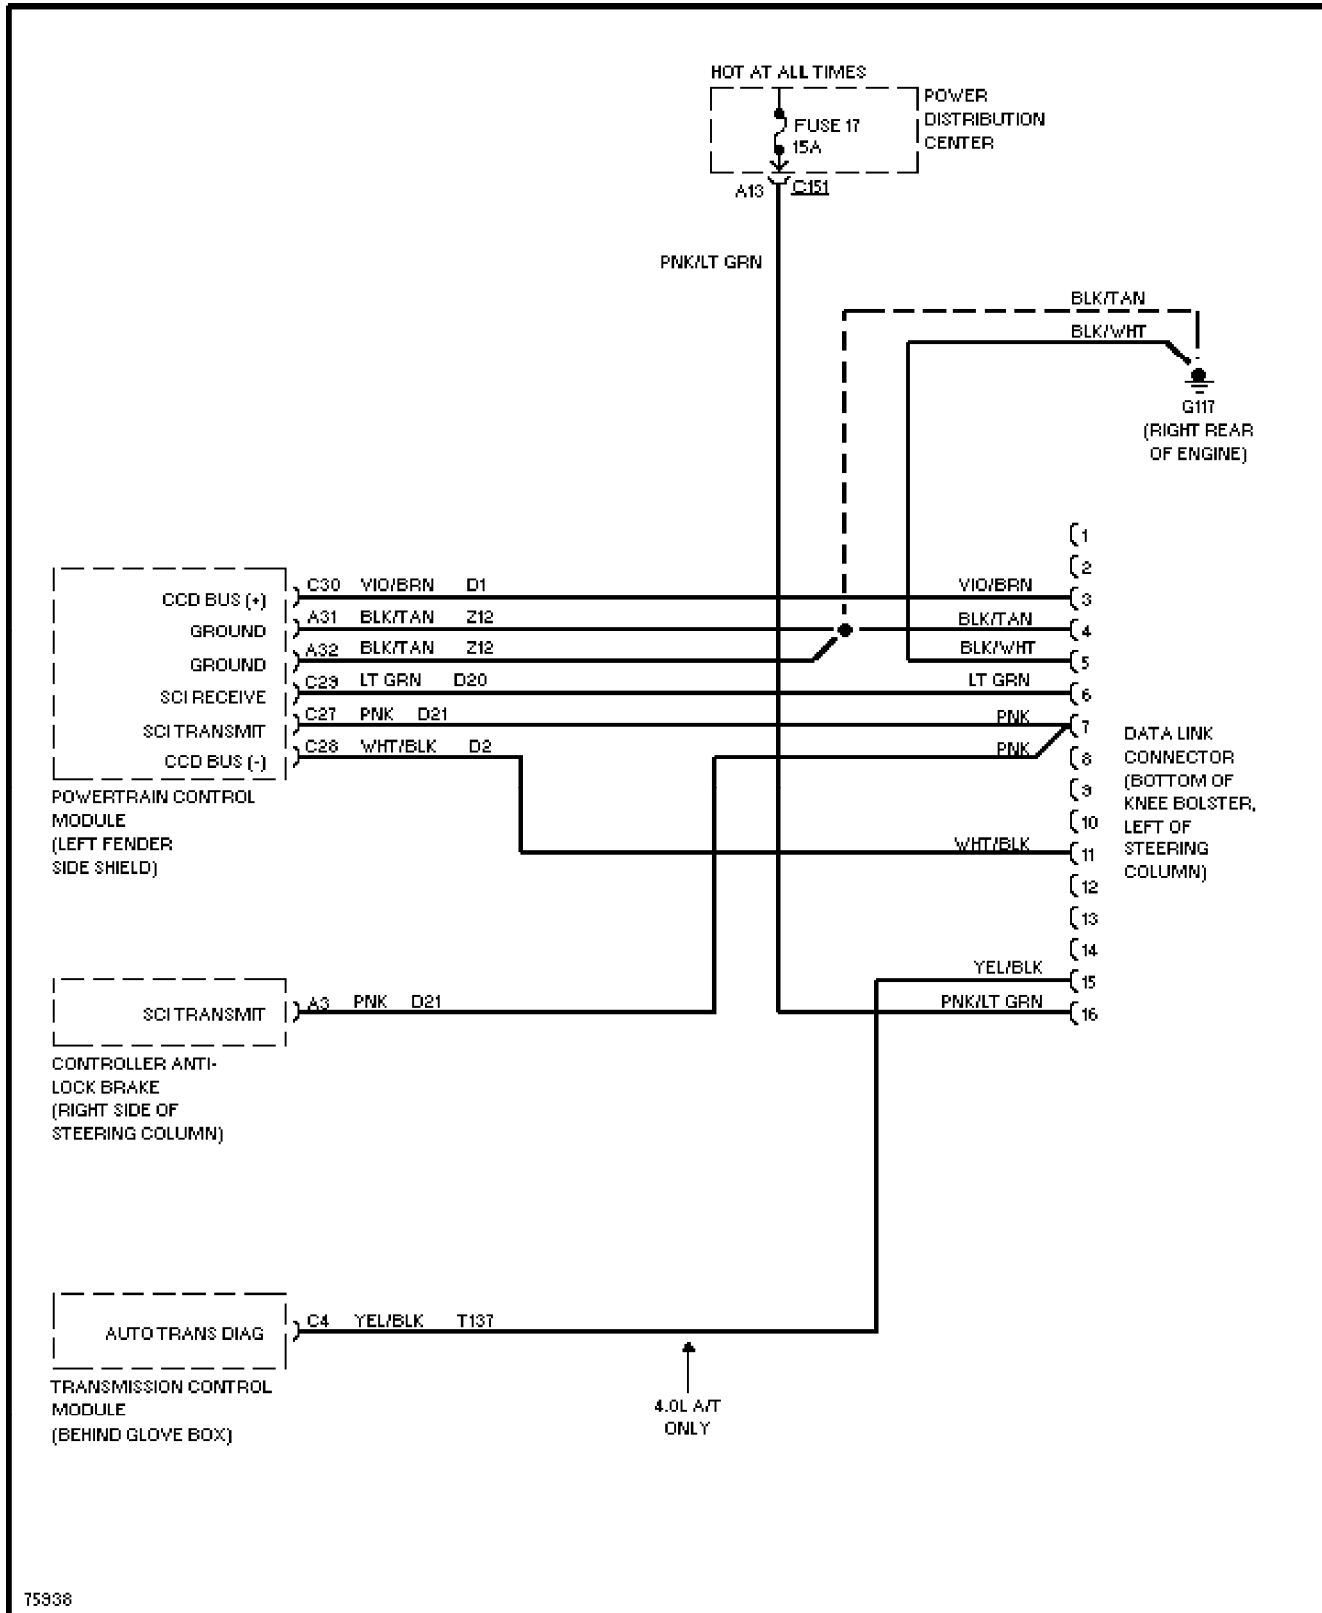

SYSTEM WIRING DIAGRAMS

Computer Data Lines (p. 4)

1996 Jeep Cherokee