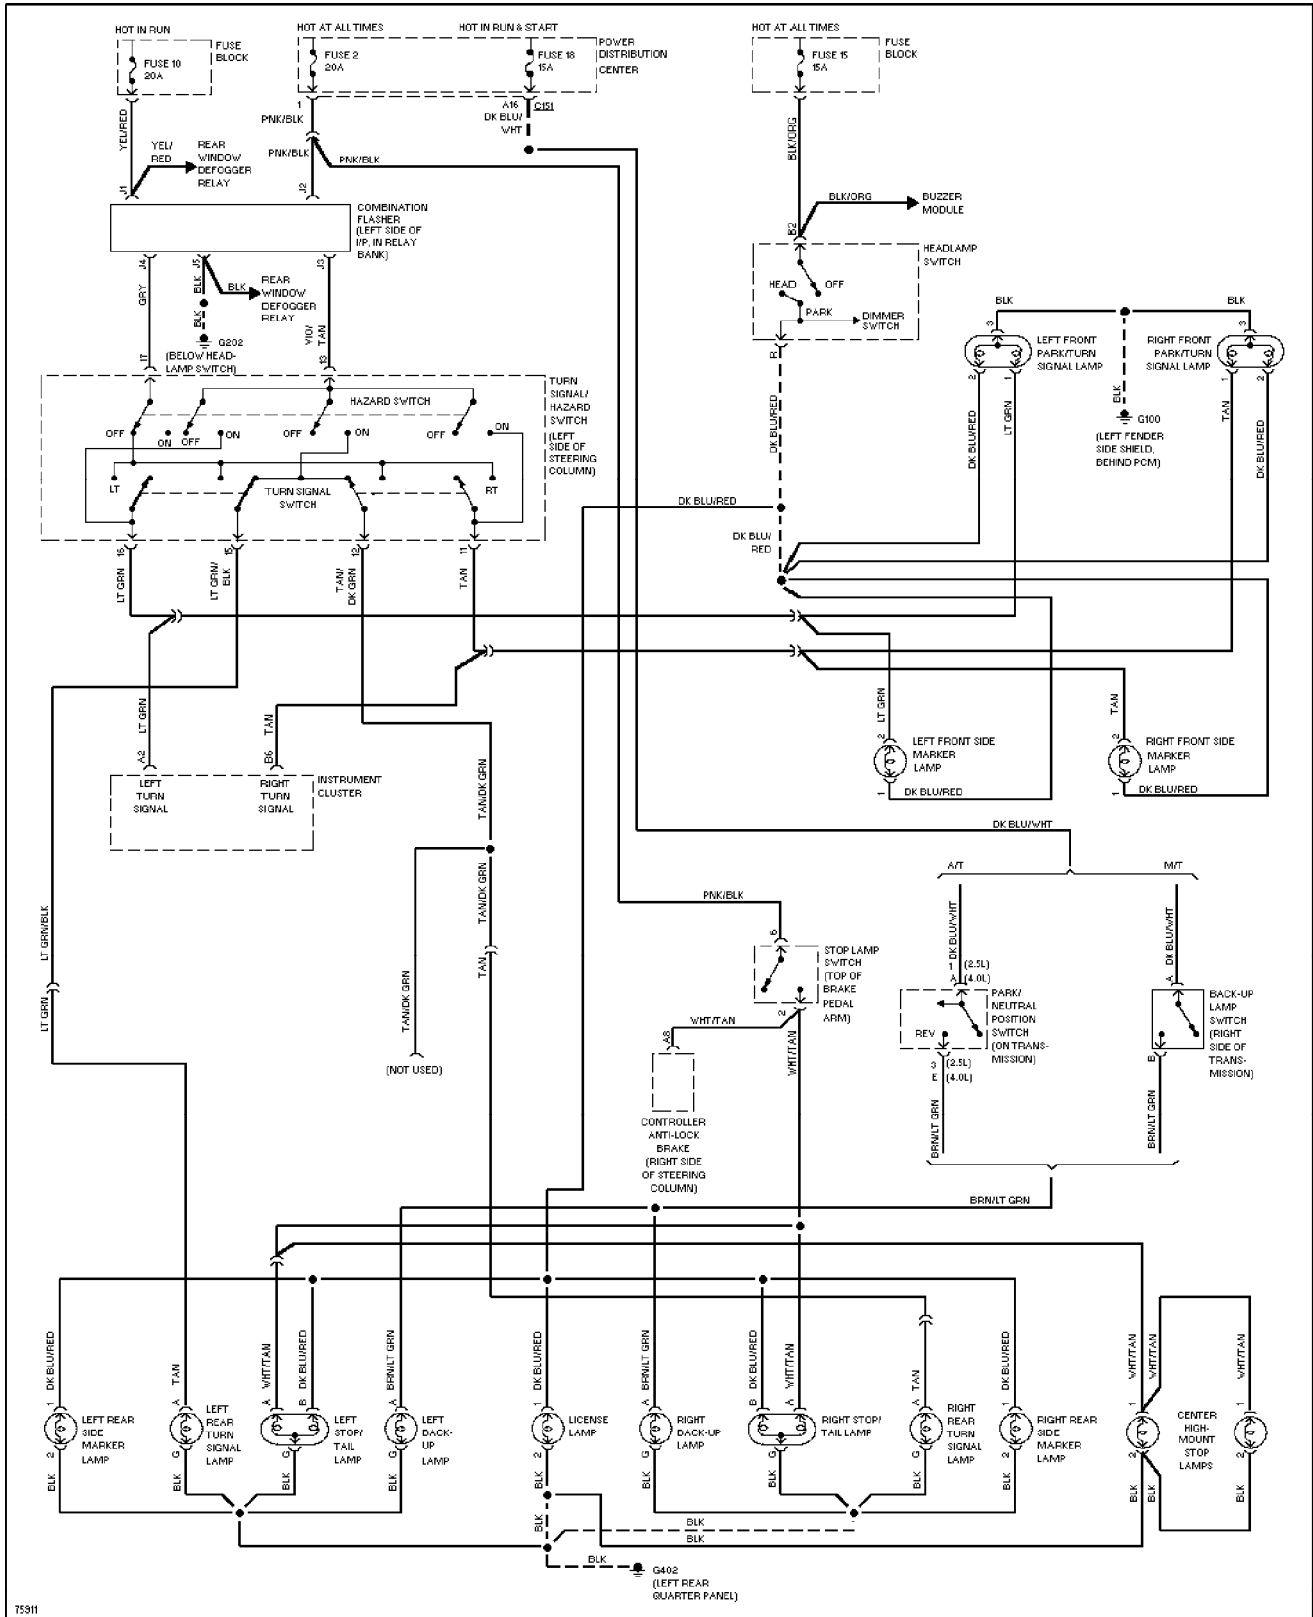

1996 Jeep Cherokee

SYSTEM WIRING DIAGRAMS

Exterior Light Circuit, W/ Trailer Tow (1 of 2) (p. 14)

1996 Jeep Cherokee

SYSTEM WIRING DIAGRAMS

Exterior Light Circuit, W/ Trailer Tow (2 of 2) (p. 15)

1996 Jeep Cherokee

SYSTEM WIRING DIAGRAMS

Exterior Light Circuit, W/O Trailer Tow (p. 16)

1996 Jeep Cherokee

SYSTEM WIRING DIAGRAMS

Ground Distribution Circuit (1 of 2) (p. 17)

1996 Jeep Cherokee

SYSTEM WIRING DIAGRAMS

Ground Distribution Circuit (2 of 2) (p. 18)