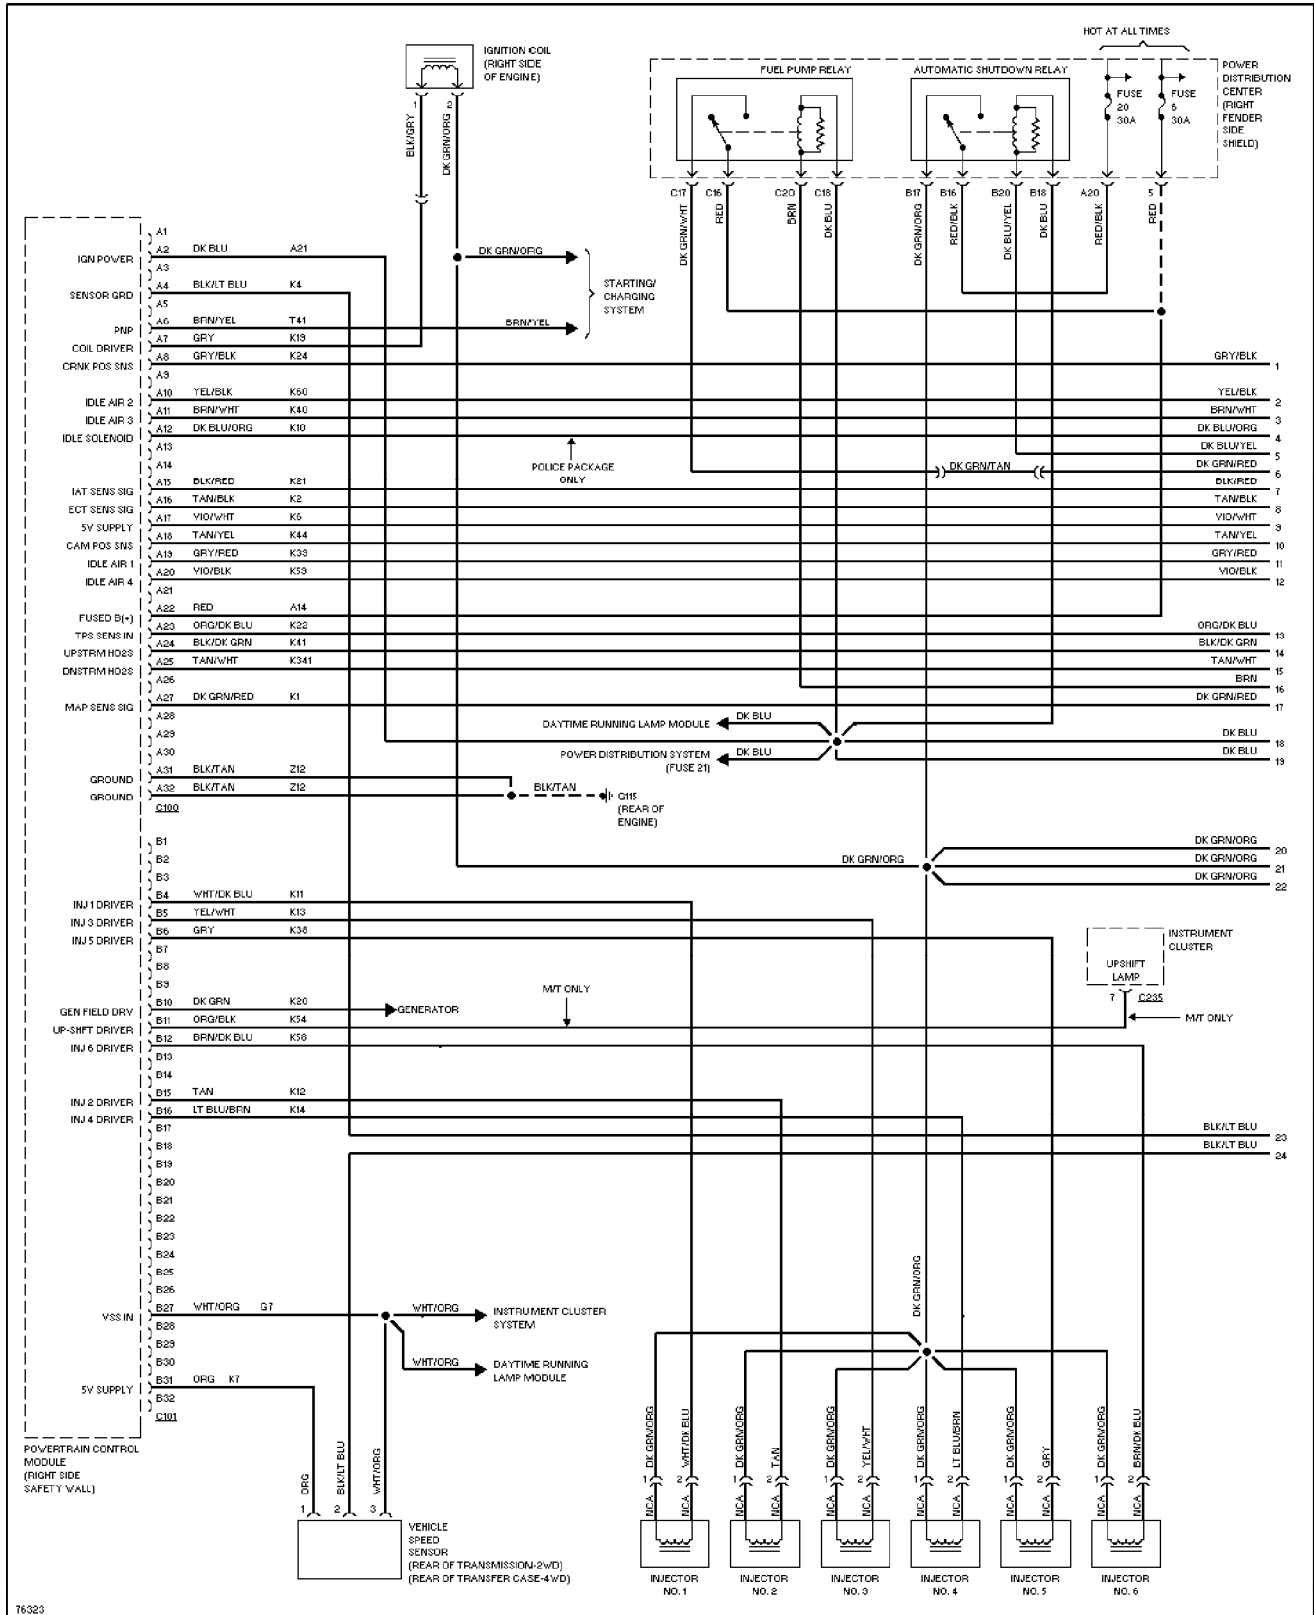

SYSTEM WIRING DIAGRAMS

4.0L, Engine Performance Circuits (1 of 3) (p. 11)

1996 Jeep Cherokee