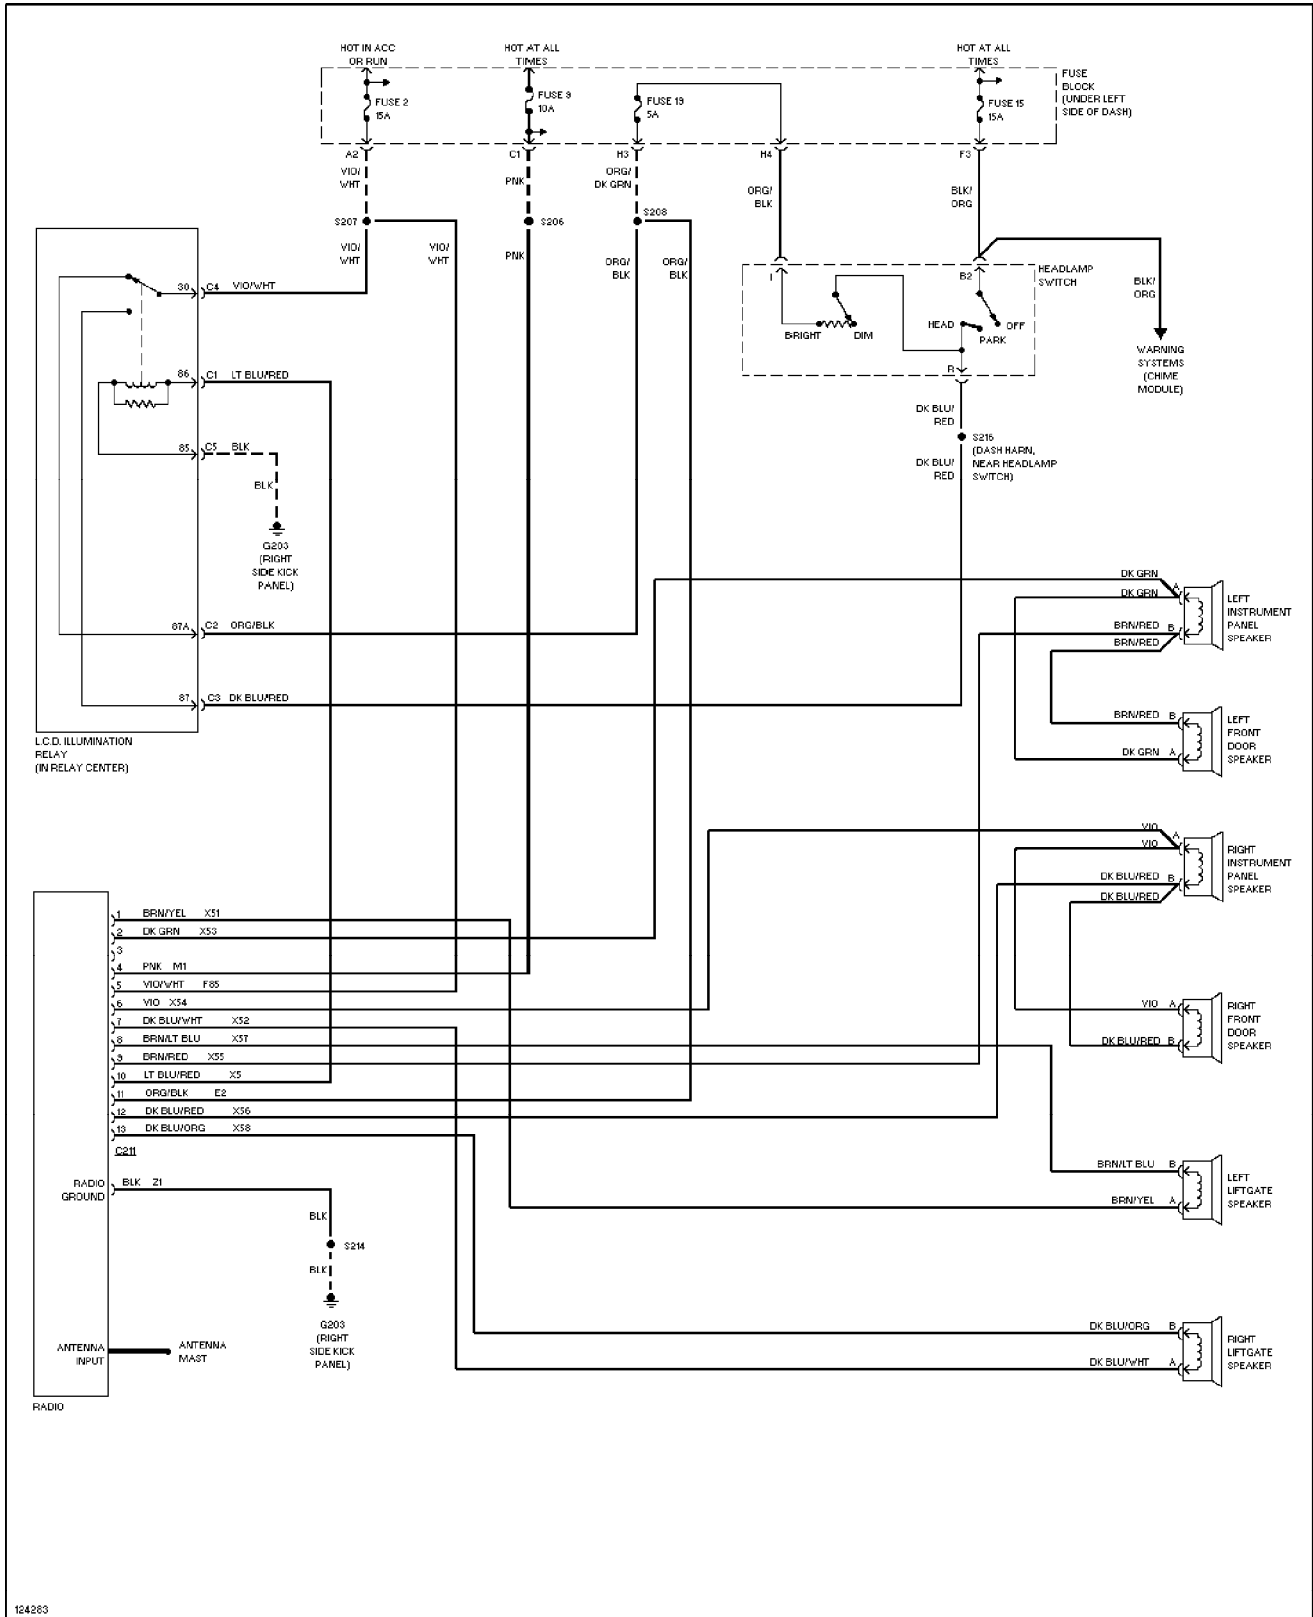

Power Door Lock Circuit (p. 29)

1996 Jeep Cherokee

SYSTEM WIRING DIAGRAMS

Power Mirror Circuit (p. 30)

1996 Jeep Cherokee

SYSTEM WIRING DIAGRAMS

Power Seat Circuits (p. 31)

1996 Jeep Cherokee

SYSTEM WIRING DIAGRAMS

Power Window Circuit (p. 32)

1996 Jeep Cherokee

SYSTEM WIRING DIAGRAMS

Radio Circuits, Base (p. 33)

1996 Jeep Cherokee

SYSTEM WIRING DIAGRAMS

Radio Circuits, Premium Model (p. 34)

1996 Jeep Cherokee

SYSTEM WIRING DIAGRAMS

Shift Interlock Circuit (p. 35)

1996 Jeep Cherokee

SYSTEM WIRING DIAGRAMS

Charging Circuit (p. 36)

1996 Jeep Cherokee

SYSTEM WIRING DIAGRAMS
2.5L, Transmission Circuit (p. 38)
1996 Jeep Cherokee