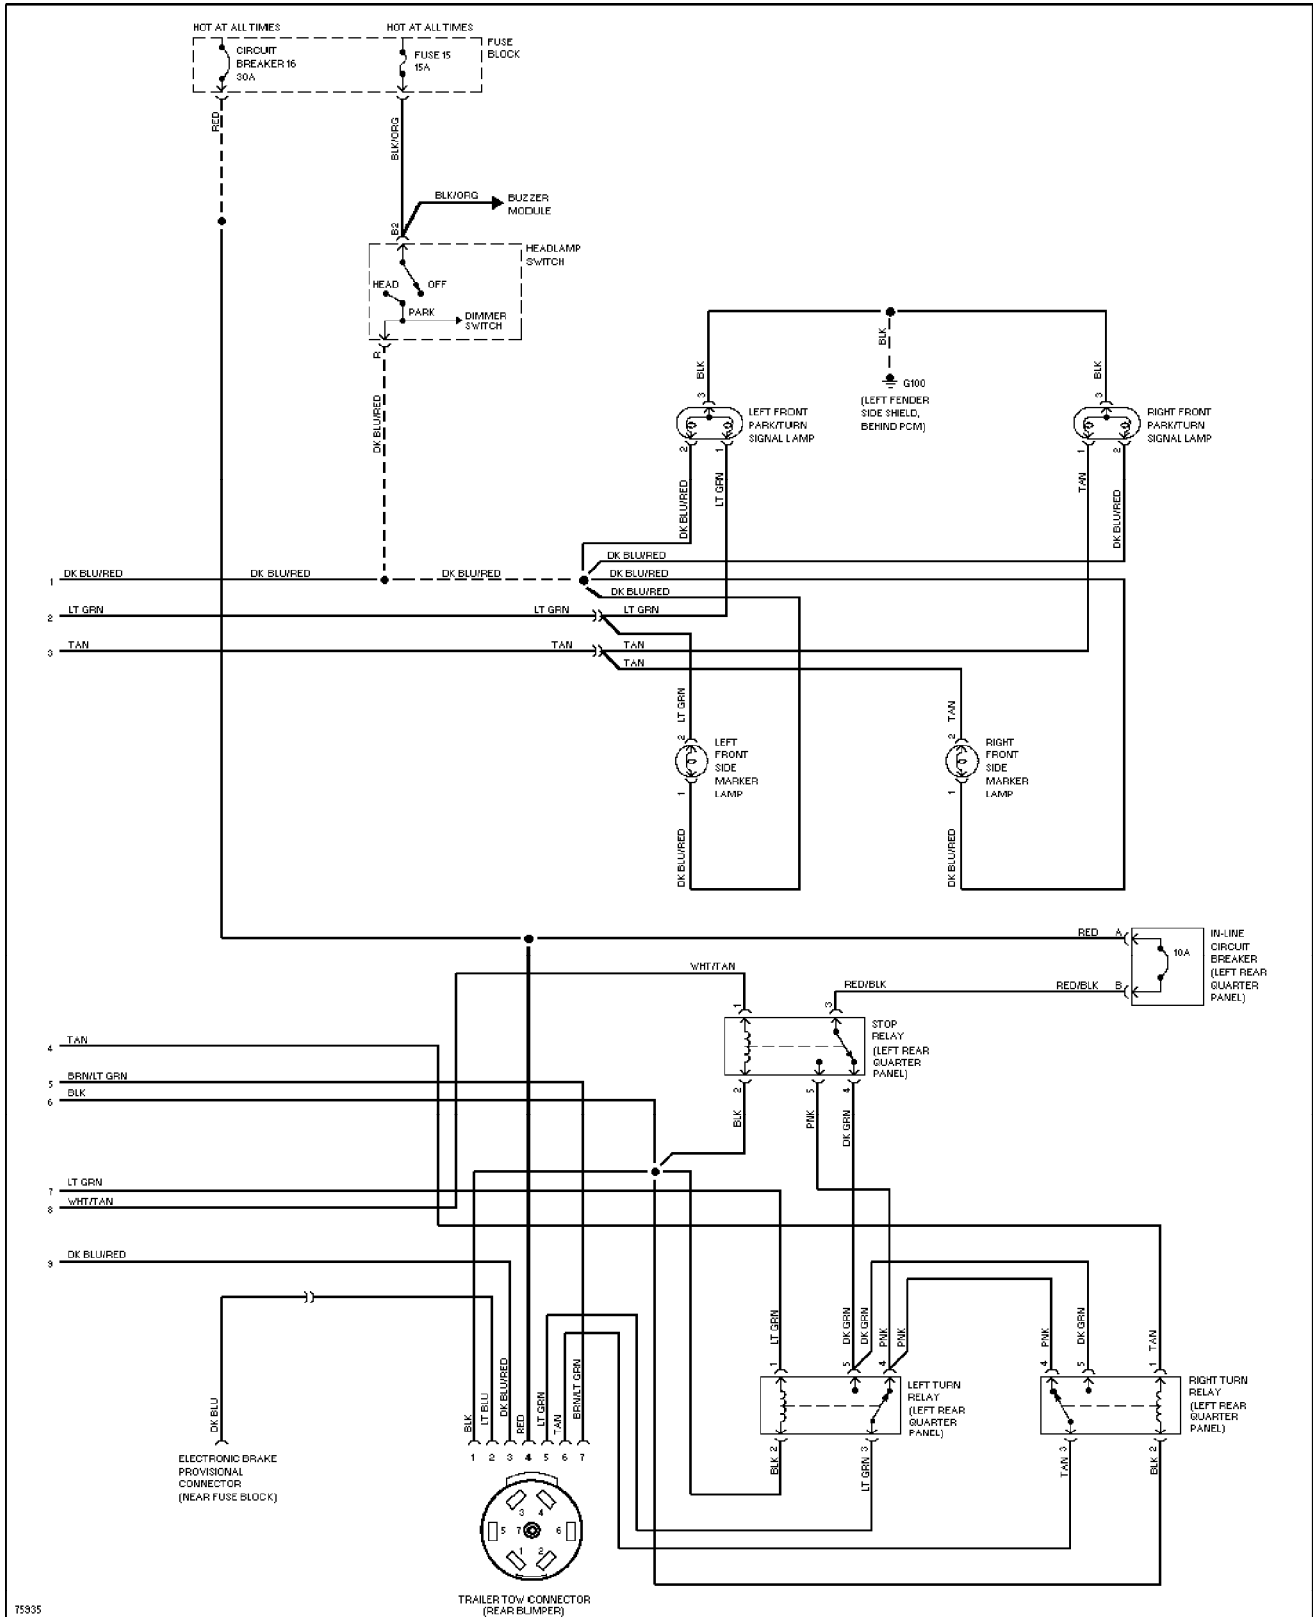

1996 Jeep Cherokee

SYSTEM WIRING DIAGRAMS

Exterior Light Circuit, W/ Trailer Tow (1 of 2) (p. 14)

1996 Jeep Cherokee

SYSTEM WIRING DIAGRAMS

Exterior Light Circuit, W/ Trailer Tow (2 of 2) (p. 15)

1996 Jeep Cherokee