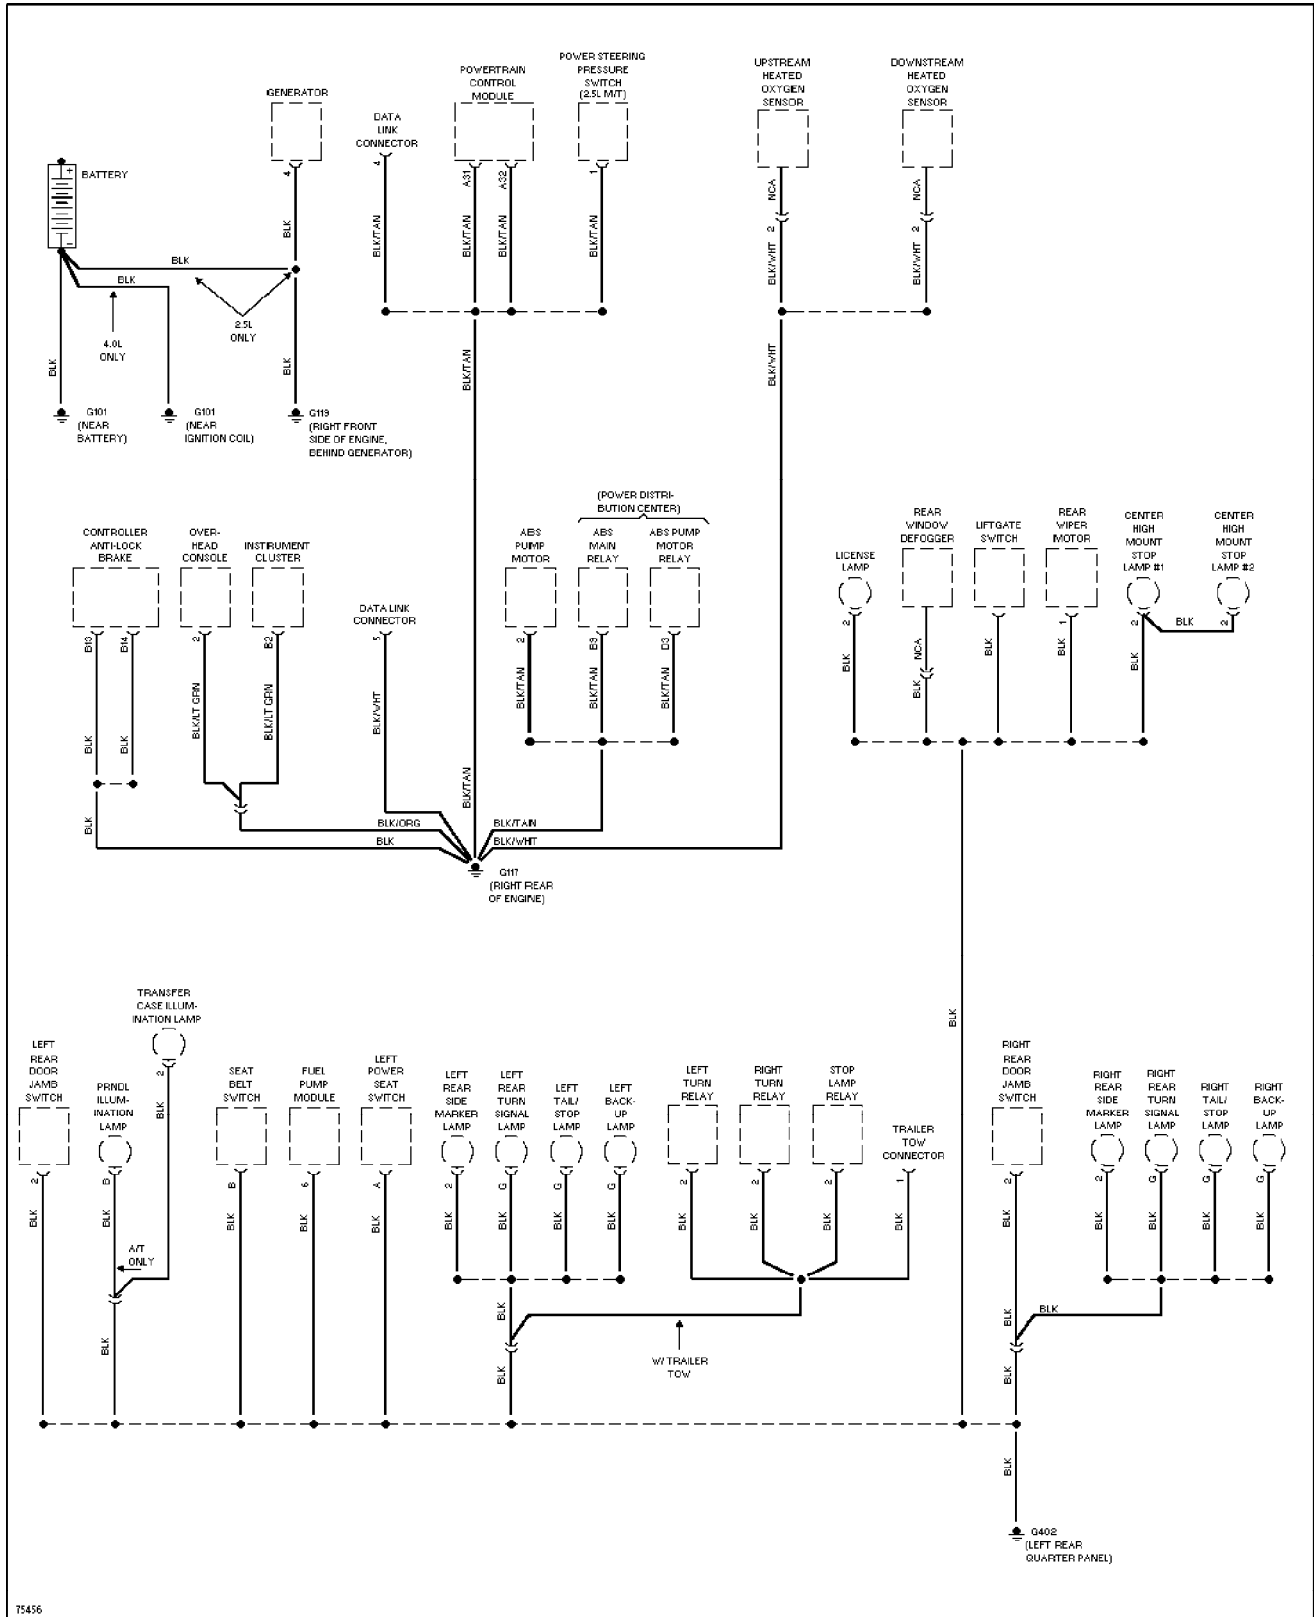

SYSTEM WIRING DIAGRAMS

Exterior Light Circuit, W/O Trailer Tow (p. 16)

1996 Jeep Cherokee

SYSTEM WIRING DIAGRAMS

Ground Distribution Circuit (1 of 2) (p. 17)

1996 Jeep Cherokee

SYSTEM WIRING DIAGRAMS

Ground Distribution Circuit (2 of 2) (p. 18)