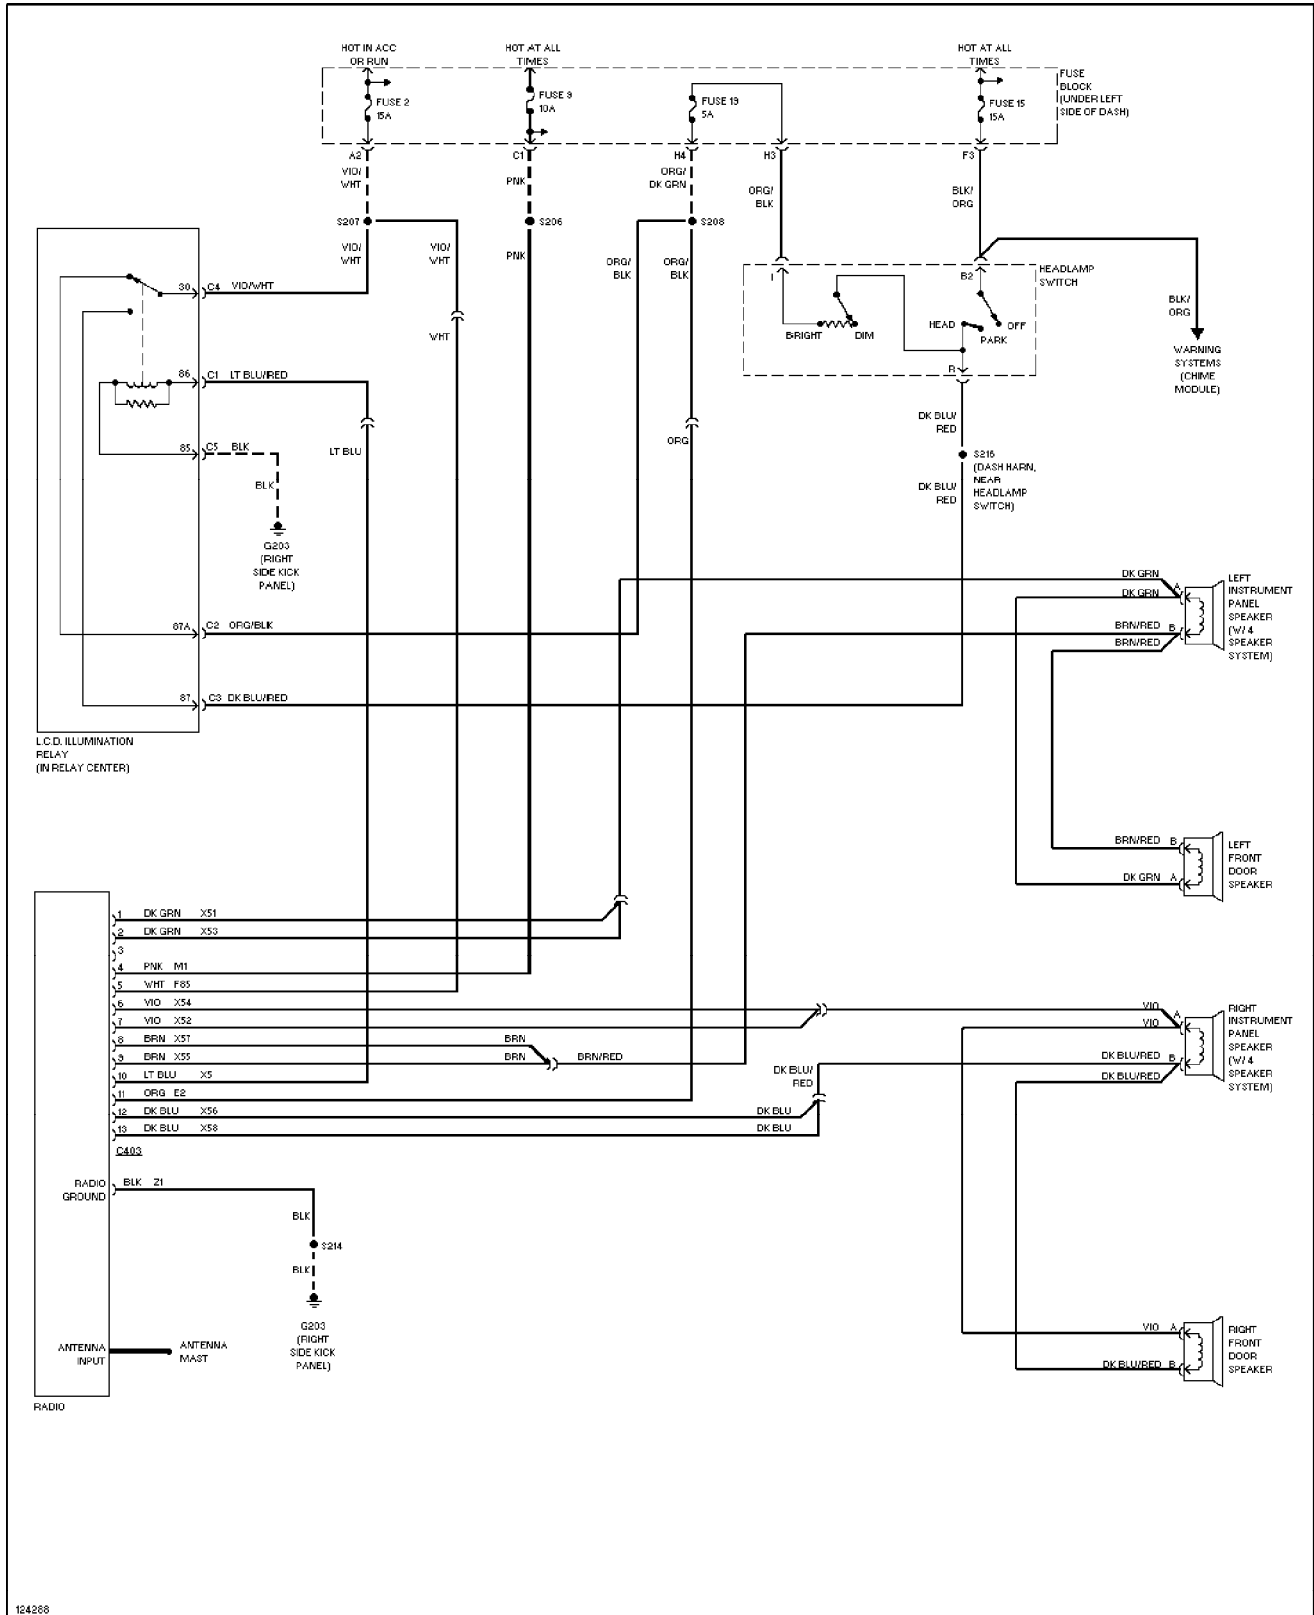

Power Door Lock Circuit (p. 29)

1996 Jeep Cherokee

SYSTEM WIRING DIAGRAMS

Power Mirror Circuit (p. 30)

1996 Jeep Cherokee

SYSTEM WIRING DIAGRAMS

Power Seat Circuits (p. 31)

1996 Jeep Cherokee

SYSTEM WIRING DIAGRAMS

Power Window Circuit (p. 32)

1996 Jeep Cherokee

SYSTEM WIRING DIAGRAMS

Radio Circuits, Base (p. 33)

1996 Jeep Cherokee

SYSTEM WIRING DIAGRAMS

Radio Circuits, Premium Model (p. 34)

1996 Jeep Cherokee

SYSTEM WIRING DIAGRAMS

Shift Interlock Circuit (p. 35)

1996 Jeep Cherokee

SYSTEM WIRING DIAGRAMS

Charging Circuit (p. 36)

1996 Jeep Cherokee

SYSTEM WIRING DIAGRAMS
2.5L, Transmission Circuit (p. 38)
1996 Jeep Cherokee