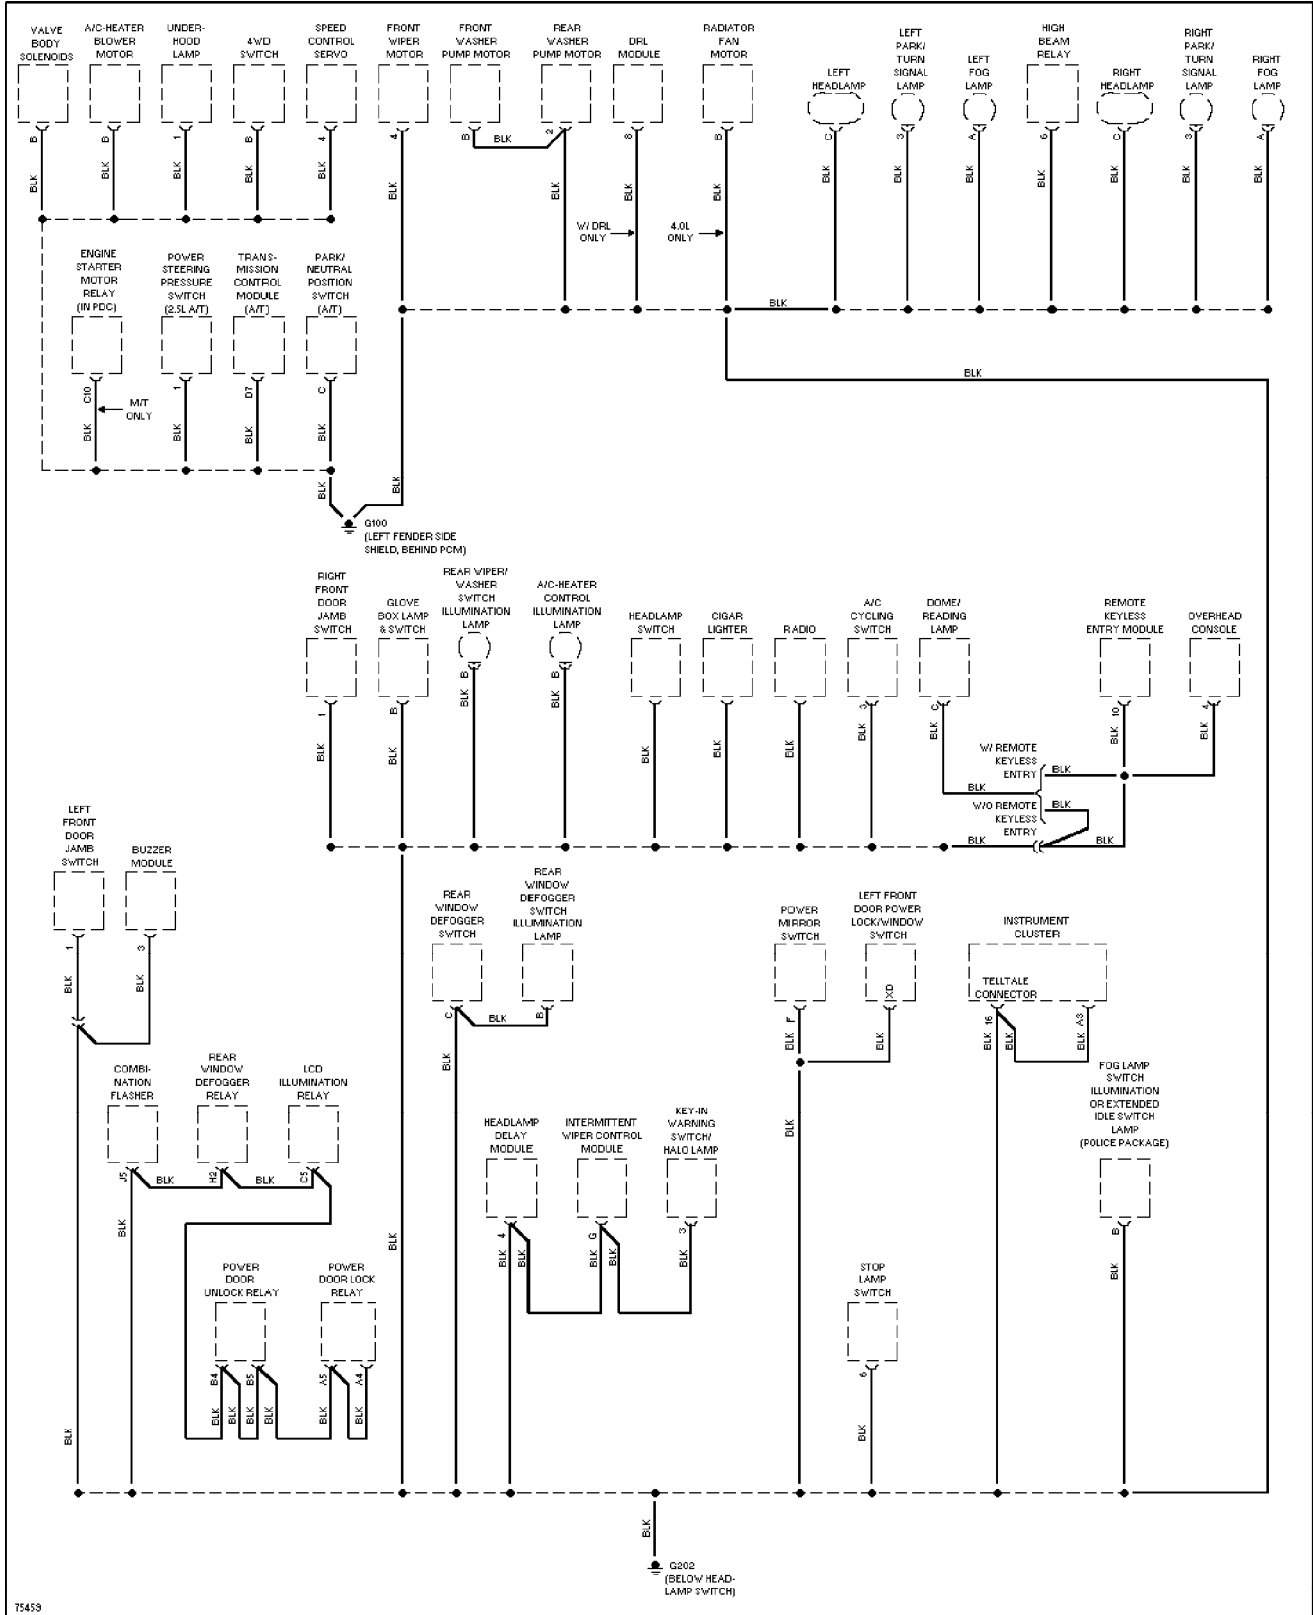

1996 Jeep Cherokee

SYSTEM WIRING DIAGRAMS

Exterior Light Circuit, W/ Trailer Tow (1 of 2) (p. 14)

1996 Jeep Cherokee

SYSTEM WIRING DIAGRAMS

Exterior Light Circuit, W/ Trailer Tow (2 of 2) (p. 15)

1996 Jeep Cherokee

SYSTEM WIRING DIAGRAMS

Exterior Light Circuit, W/O Trailer Tow (p. 16)

1996 Jeep Cherokee

SYSTEM WIRING DIAGRAMS

Ground Distribution Circuit (1 of 2) (p. 17)

1996 Jeep Cherokee

SYSTEM WIRING DIAGRAMS

Ground Distribution Circuit (2 of 2) (p. 18)

1996 Jeep Cherokee

SYSTEM WIRING DIAGRAMS

Headlamps/Fog Lamps Circuit, W/ DRL (p. 19)

1996 Jeep Cherokee

SYSTEM WIRING DIAGRAMS

Headlamps/Fog Lamps Circuit, W/O DRL (p. 20)

1996 Jeep Cherokee

SYSTEM WIRING DIAGRAMS