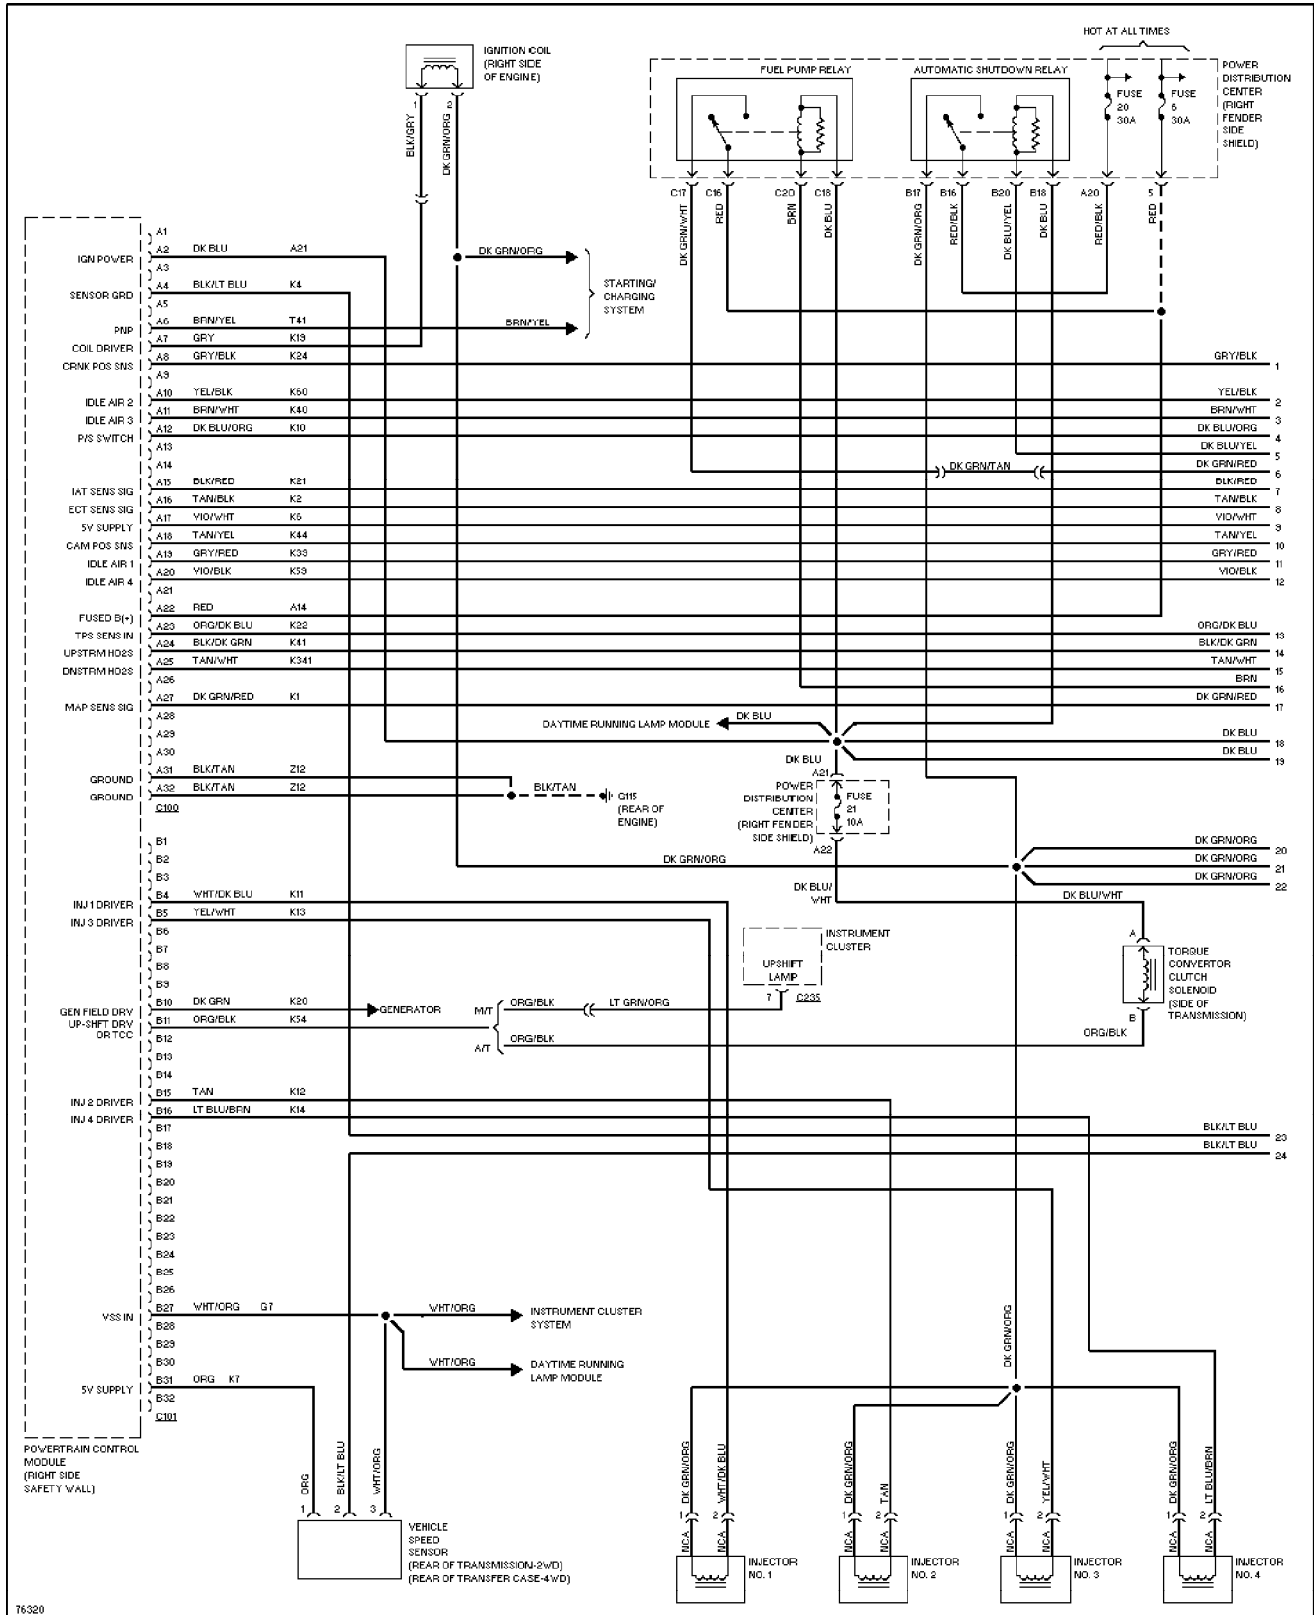

Cruise Control Circuit (p. 6)

1996 Jeep Cherokee

SYSTEM WIRING DIAGRAMS

Defogger Circuit (p. 7)

1996 Jeep Cherokee

SYSTEM WIRING DIAGRAMS

2.5L, Engine Performance Circuits (1 of 3) (p. 8)

1996 Jeep Cherokee