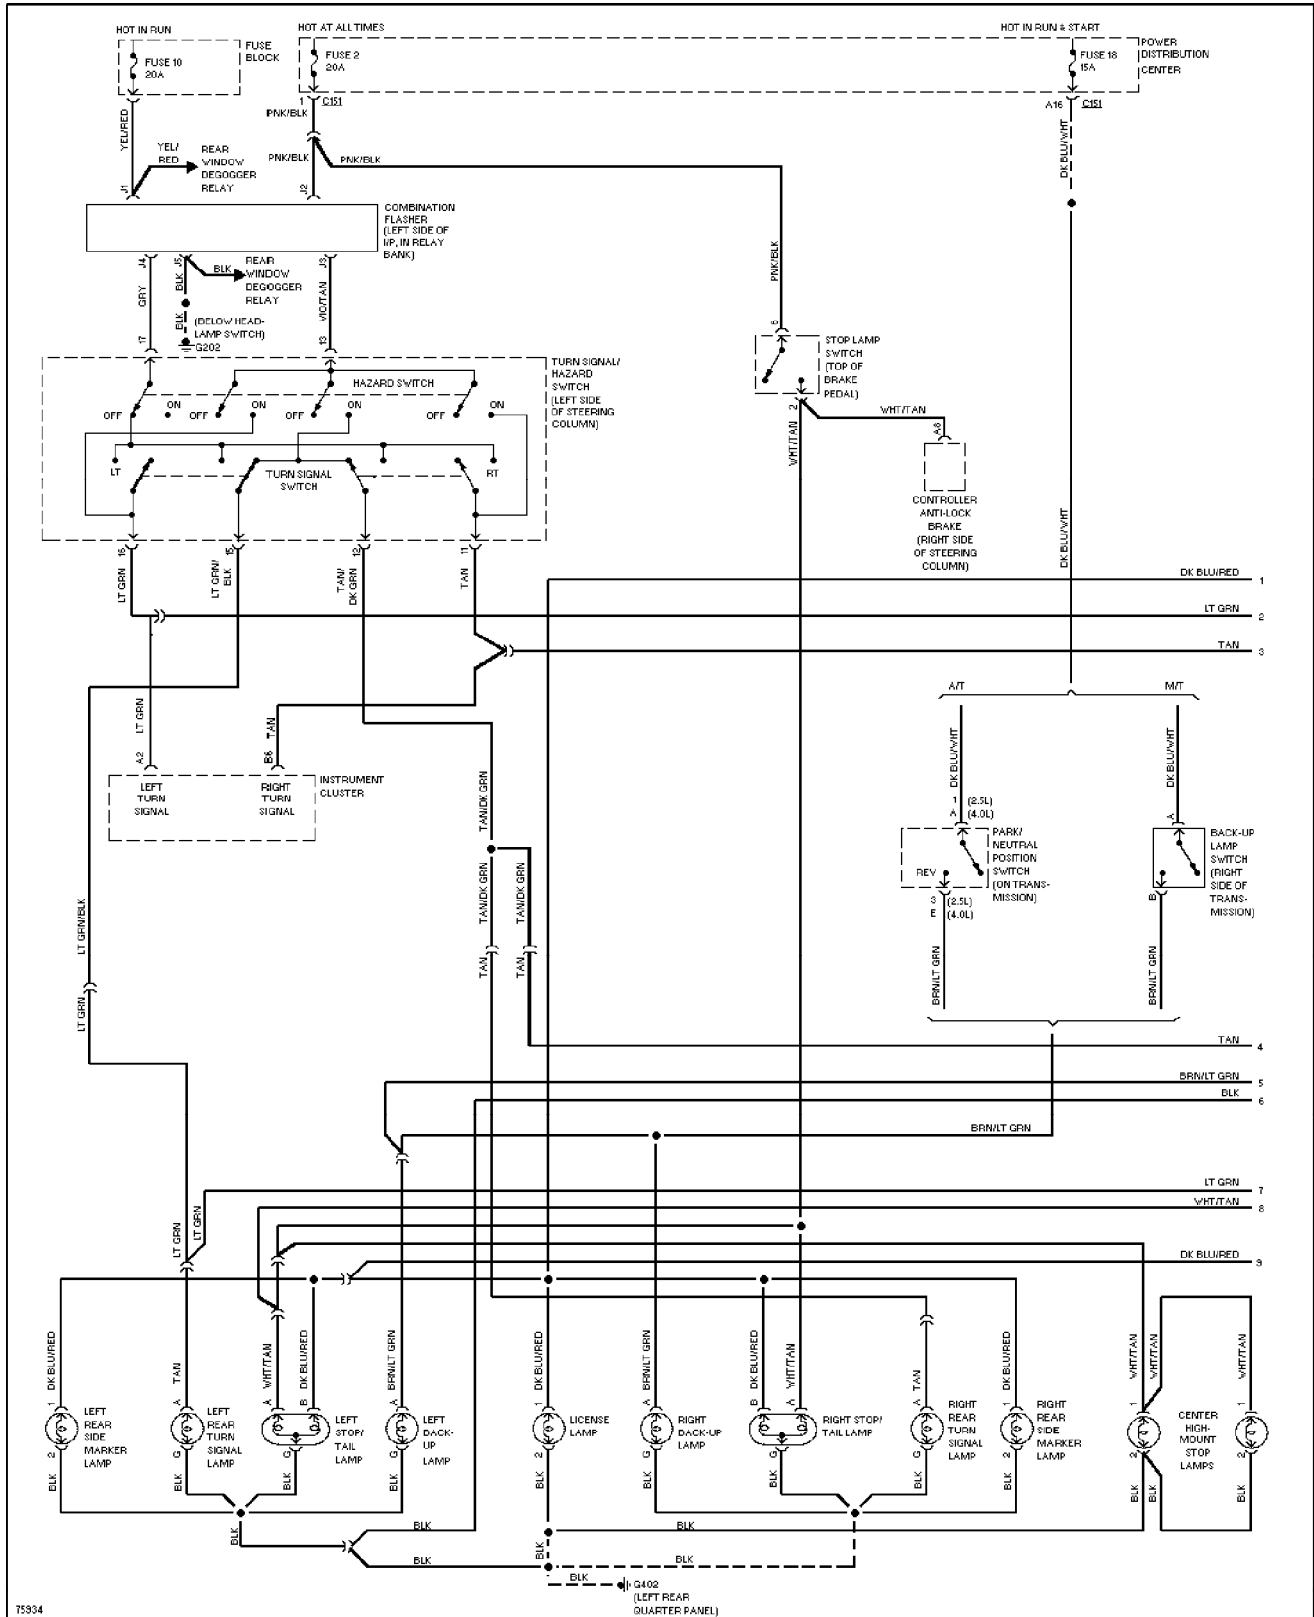

4.0L, Engine Performance Circuits (1 of 3) (p. 11)

1996 Jeep Cherokee

SYSTEM WIRING DIAGRAMS

4.0L, Engine Performance Circuits (2 of 3) (p. 12)

1996 Jeep Cherokee

SYSTEM WIRING DIAGRAMS

4.0L, Engine Performance Circuits (3 of 3) (p. 13)

1996 Jeep Cherokee

SYSTEM WIRING DIAGRAMS

Exterior Light Circuit, W/ Trailer Tow (1 of 2) (p. 14)

1996 Jeep Cherokee

SYSTEM WIRING DIAGRAMS

Exterior Light Circuit, W/ Trailer Tow (2 of 2) (p. 15)

1996 Jeep Cherokee