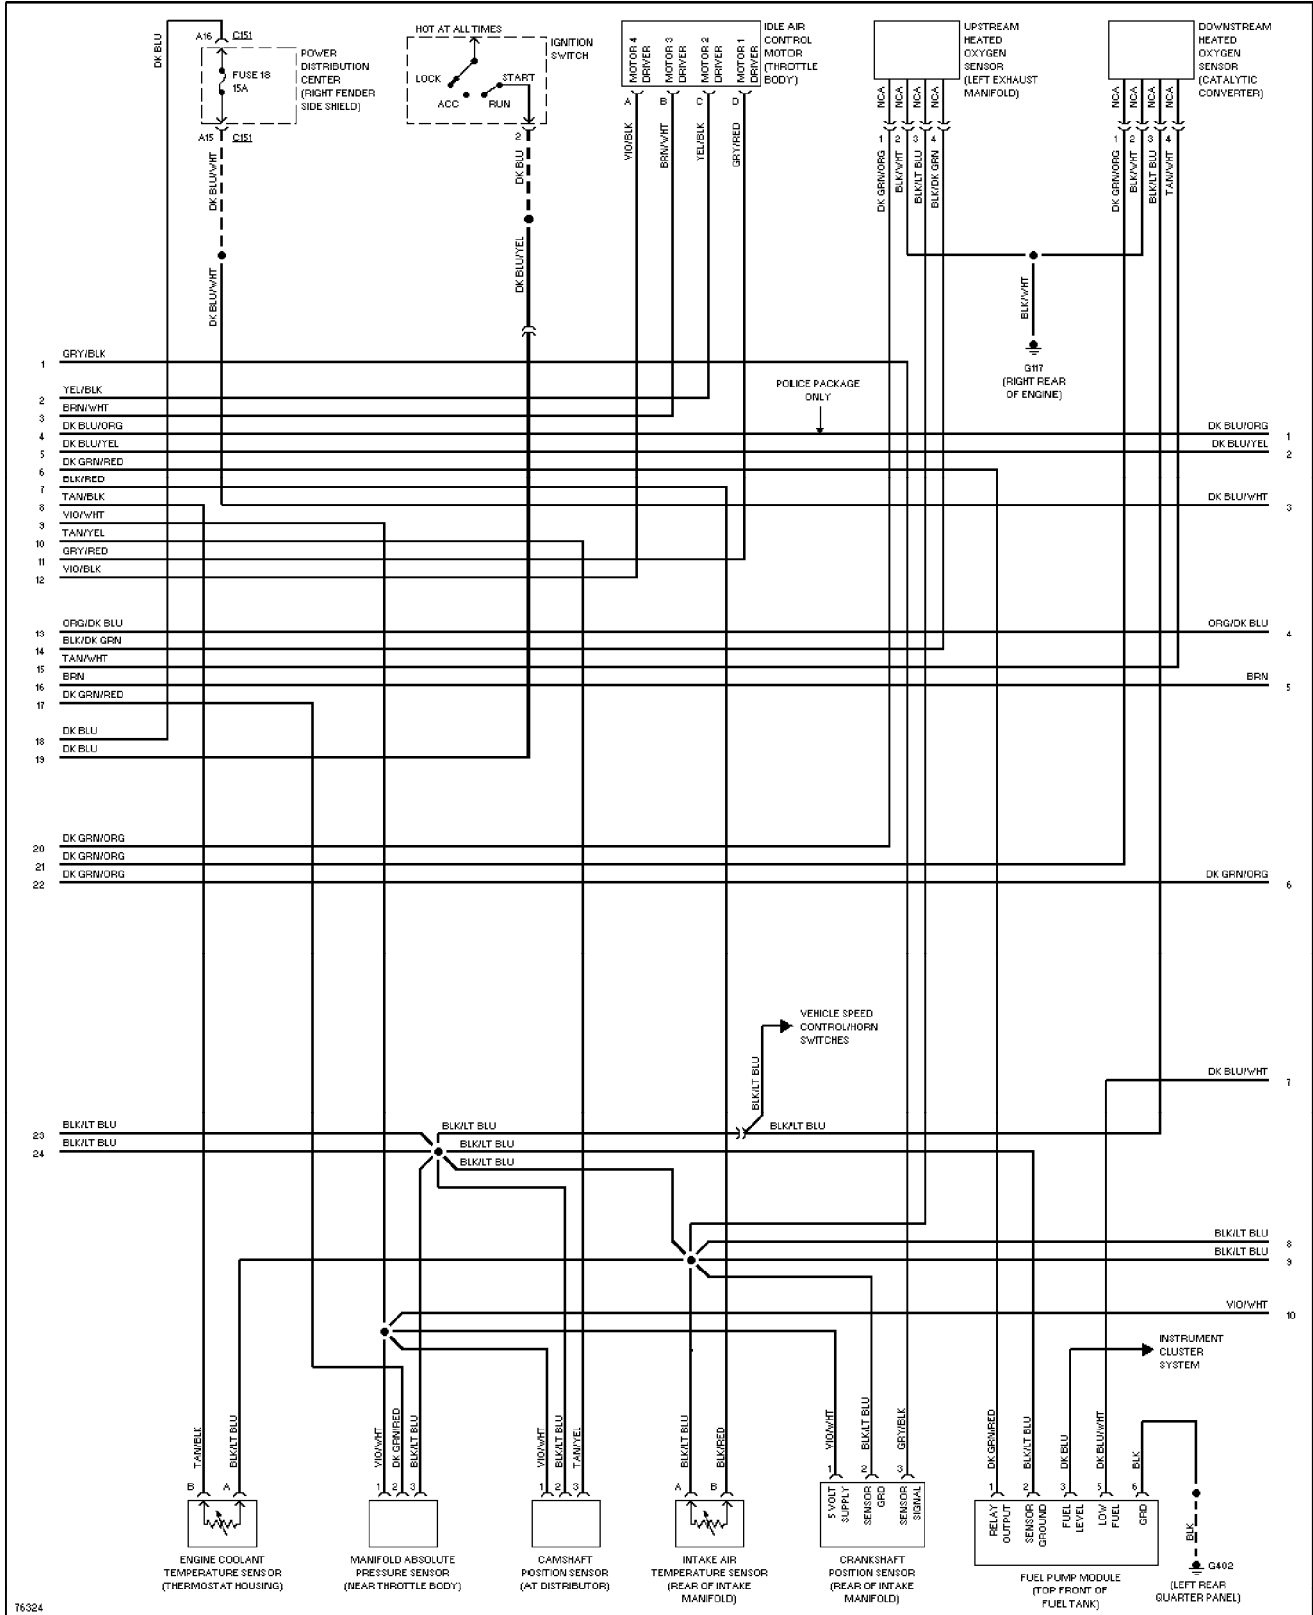

4.0L, Engine Performance Circuits (1 of 3) (p. 11)

1996 Jeep Cherokee

SYSTEM WIRING DIAGRAMS

4.0L, Engine Performance Circuits (2 of 3) (p. 12)

1996 Jeep Cherokee

SYSTEM WIRING DIAGRAMS

4.0L, Engine Performance Circuits (3 of 3) (p. 13)

1996 Jeep Cherokee

SYSTEM WIRING DIAGRAMS

Exterior Light Circuit, W/ Trailer Tow (1 of 2) (p. 14)

1996 Jeep Cherokee

SYSTEM WIRING DIAGRAMS

Exterior Light Circuit, W/ Trailer Tow (2 of 2) (p. 15)

1996 Jeep Cherokee