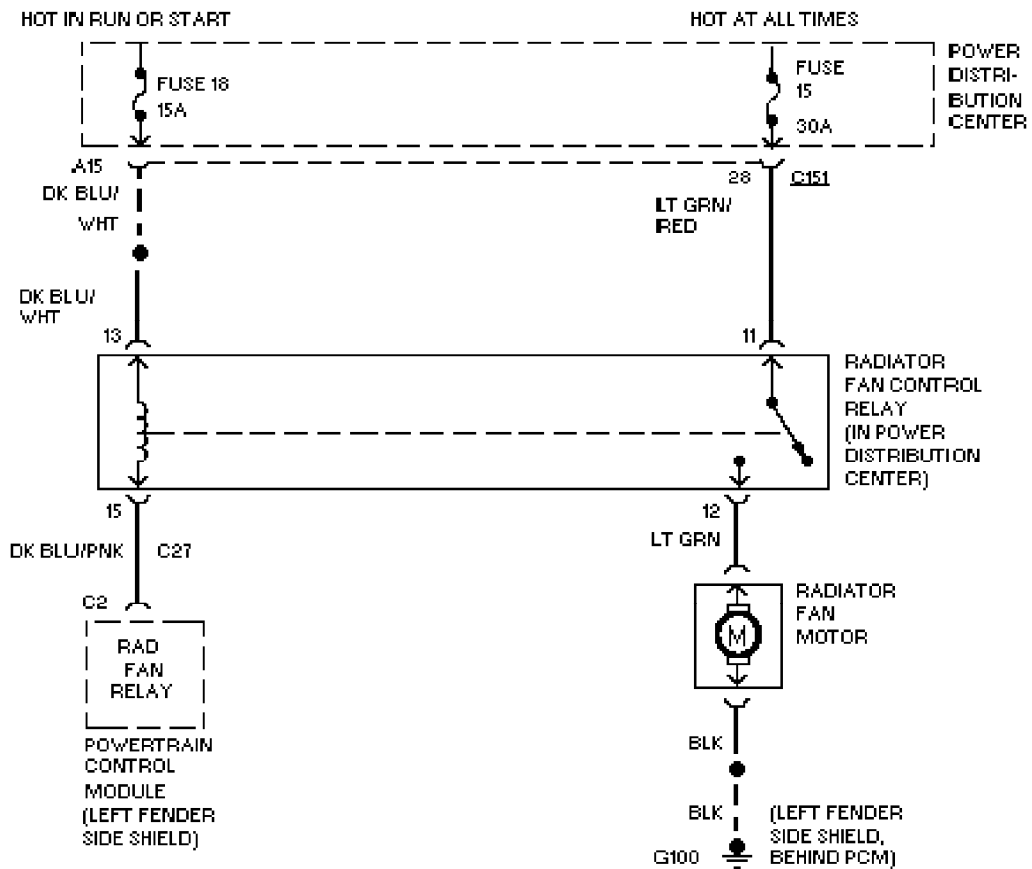

1996 Jeep Cherokee

SYSTEM WIRING DIAGRAMS

Computer Data Lines (p. 4)

1996 Jeep Cherokee

SYSTEM WIRING DIAGRAMS

4.0L, Cooling Fan Circuit (p. 5)

1996 Jeep Cherokee

SYSTEM WIRING DIAGRAMS

Cruise Control Circuit (p. 6)

1996 Jeep Cherokee

SYSTEM WIRING DIAGRAMS

Defogger Circuit (p. 7)

1996 Jeep Cherokee

SYSTEM WIRING DIAGRAMS

2.5L, Engine Performance Circuits (1 of 3) (p. 8)

1996 Jeep Cherokee