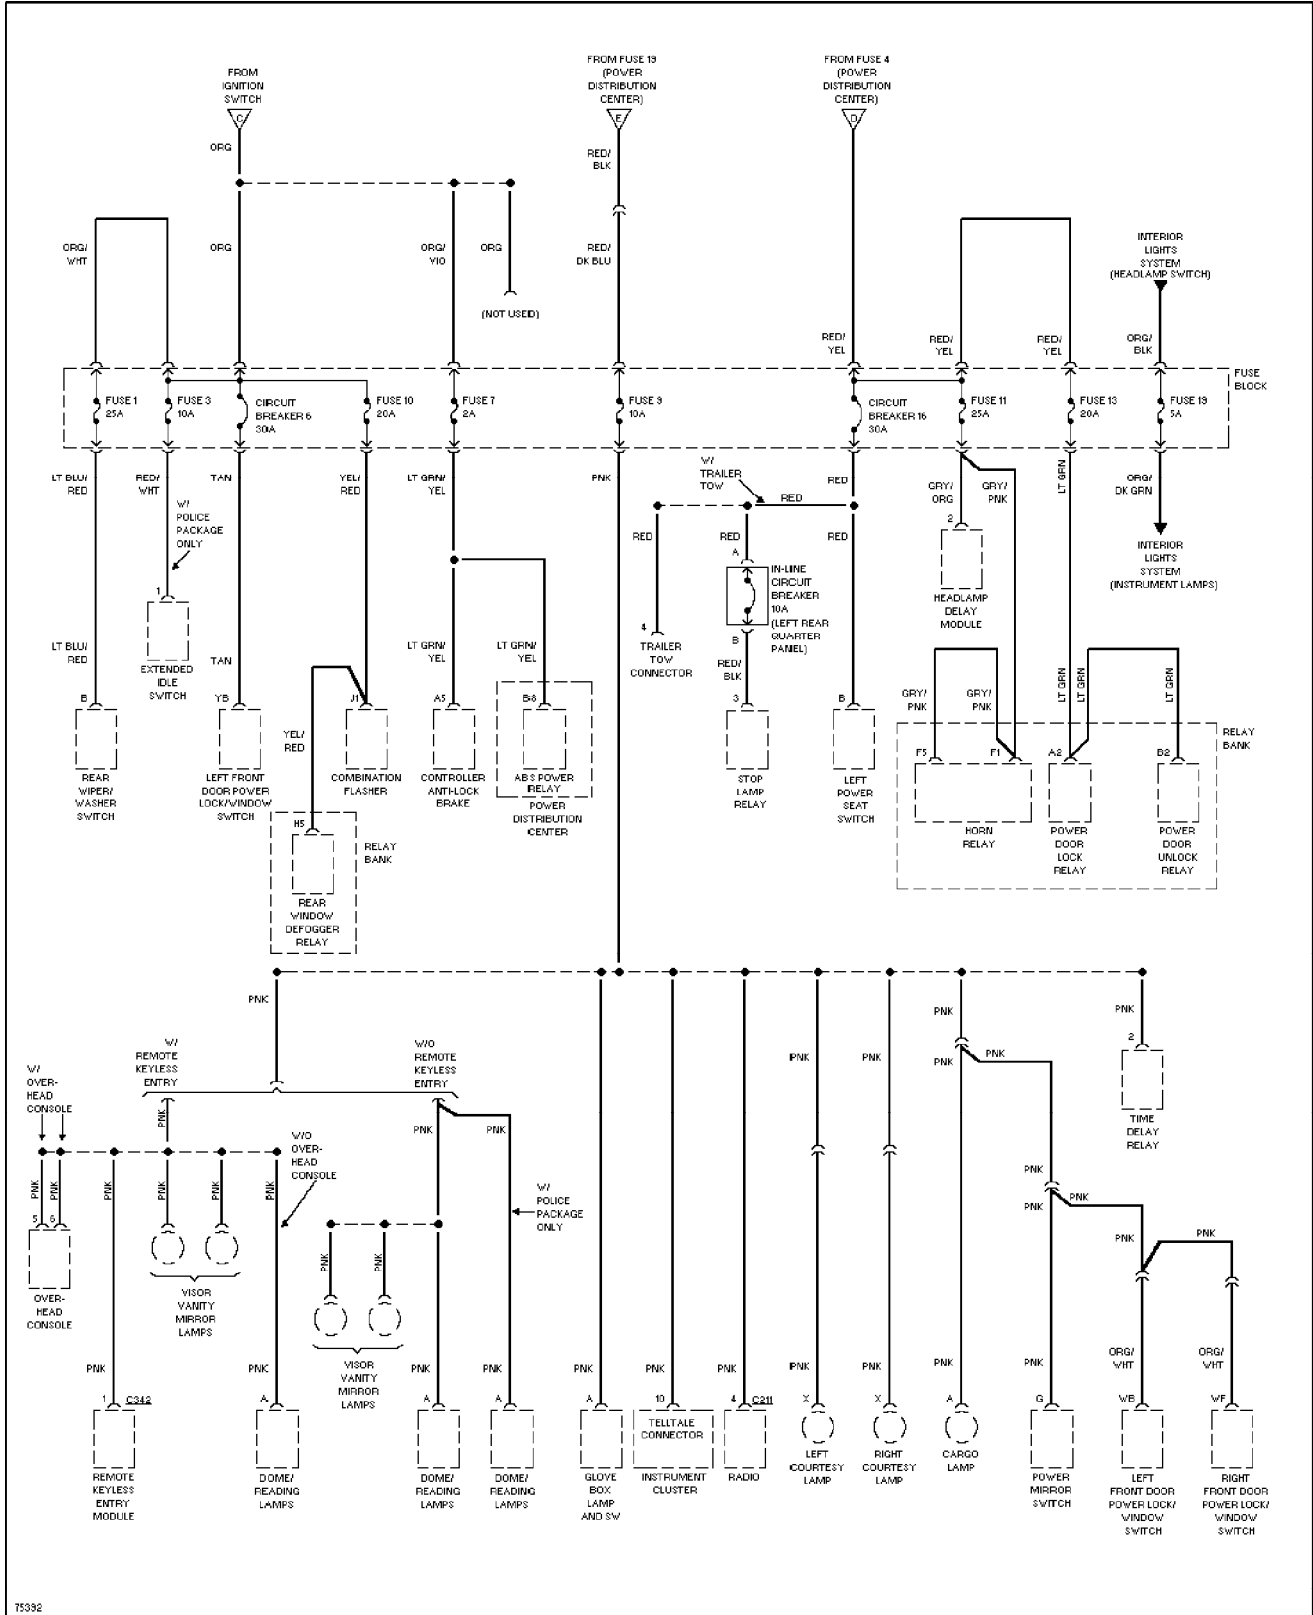

SYSTEM WIRING DIAGRAMS

Courtesy Lamps Circuit (p. 24)

1996 Jeep Cherokee

SYSTEM WIRING DIAGRAMS

Instrument Illumination Circuit (p. 25)

1996 Jeep Cherokee

SYSTEM WIRING DIAGRAMS

Power Distribution Circuit (1 of 3) (p. 26)

1996 Jeep Cherokee

SYSTEM WIRING DIAGRAMS

Power Distribution Circuit (2 of 3) (p. 27)

1996 Jeep Cherokee

SYSTEM WIRING DIAGRAMS

Power Distribution Circuit (3 of 3) (p. 28)

1996 Jeep Cherokee

SYSTEM WIRING DIAGRAMS