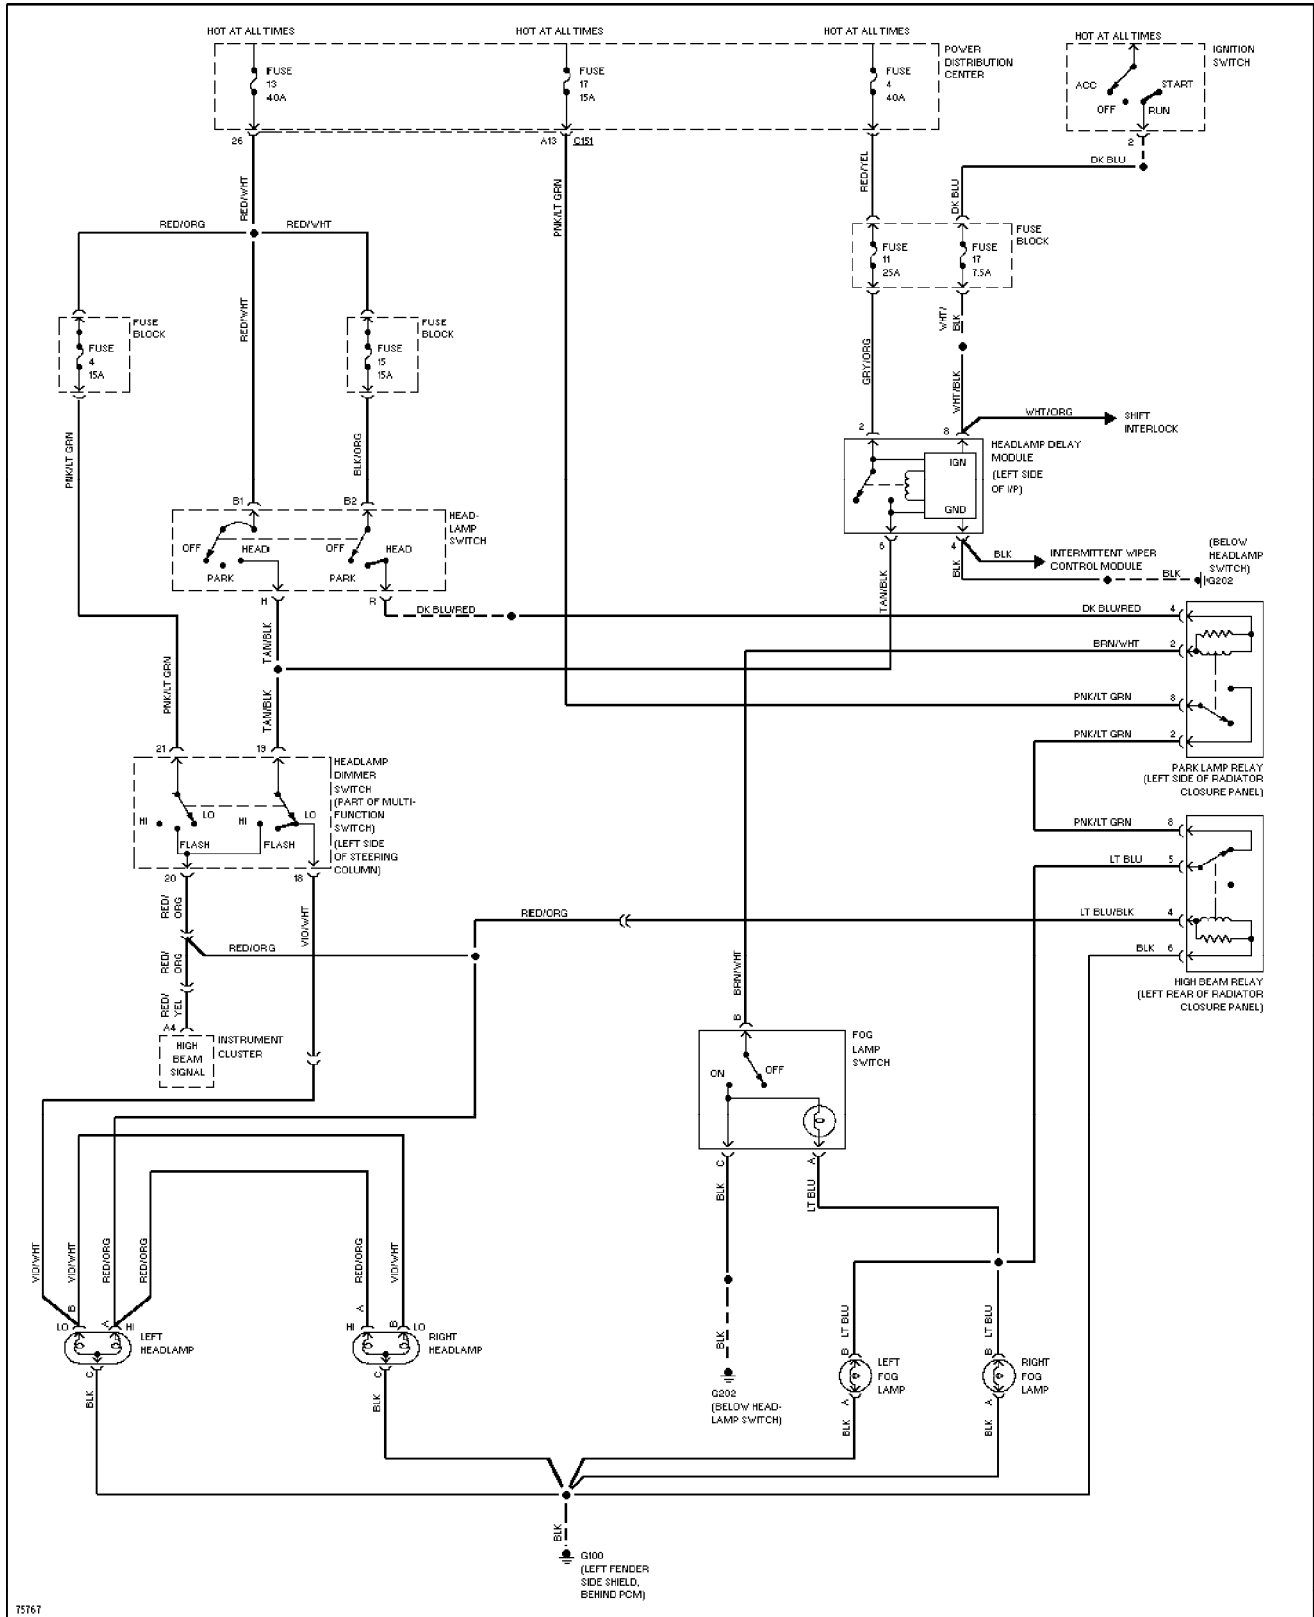

1996 Jeep Cherokee

SYSTEM WIRING DIAGRAMS

Headlamps/Fog Lamps Circuit, W/ DRL (p. 19)

1996 Jeep Cherokee

SYSTEM WIRING DIAGRAMS

Headlamps/Fog Lamps Circuit, W/O DRL (p. 20)

1996 Jeep Cherokee

SYSTEM WIRING DIAGRAMS