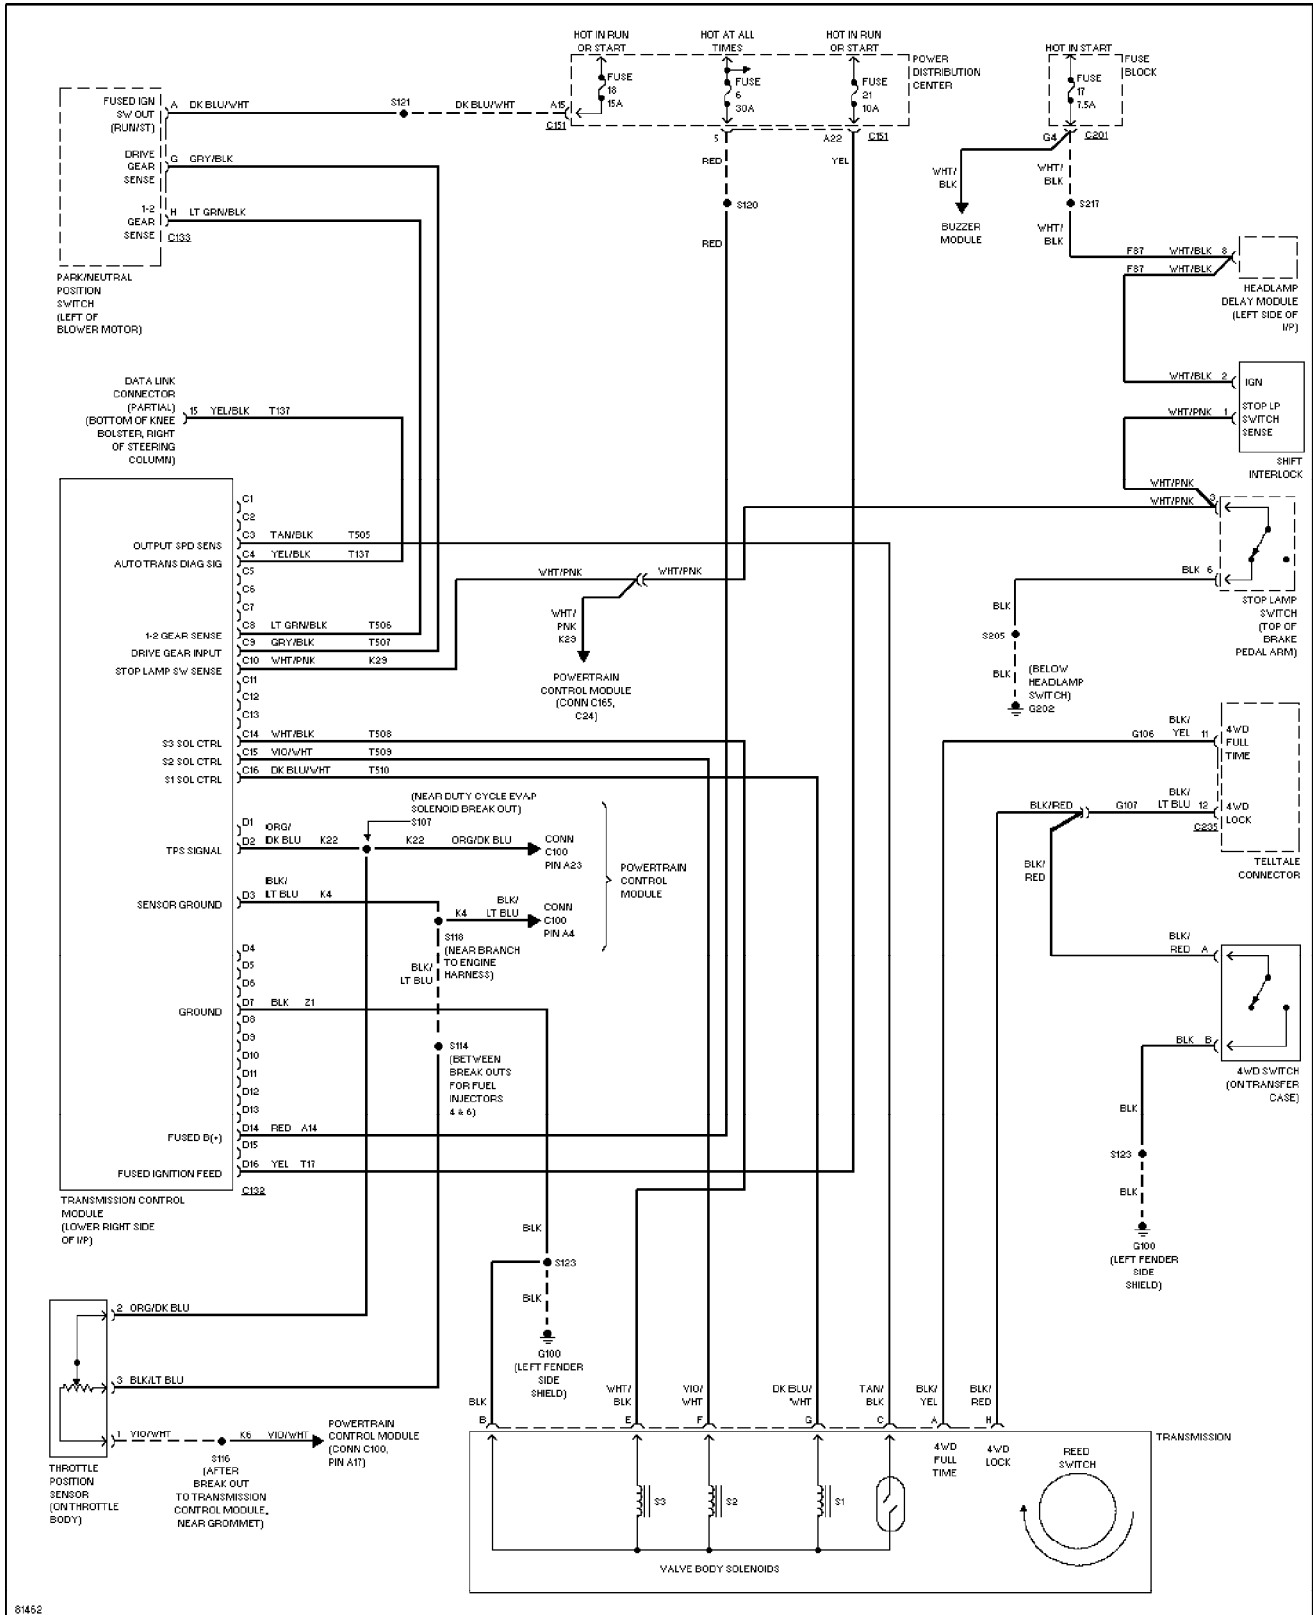

SYSTEM WIRING DIAGRAMS

Power Window Circuit (p. 32)

1996 Jeep Cherokee

SYSTEM WIRING DIAGRAMS

Radio Circuits, Base (p. 33)

1996 Jeep Cherokee

SYSTEM WIRING DIAGRAMS

Radio Circuits, Premium Model (p. 34)

1996 Jeep Cherokee

SYSTEM WIRING DIAGRAMS

Shift Interlock Circuit (p. 35)

1996 Jeep Cherokee

SYSTEM WIRING DIAGRAMS

Charging Circuit (p. 36)

1996 Jeep Cherokee

SYSTEM WIRING DIAGRAMS
2.5L, Transmission Circuit (p. 38)
1996 Jeep Cherokee

SYSTEM WIRING DIAGRAMS

4.0L, Transmission Circuit (p. 39)

1996 Jeep Cherokee

SYSTEM WIRING DIAGRAMS

Warning System Circuits (p. 40)

1996 Jeep Cherokee

SYSTEM WIRING DIAGRAMS

Front Wiper/Washer Circuit (p. 41)