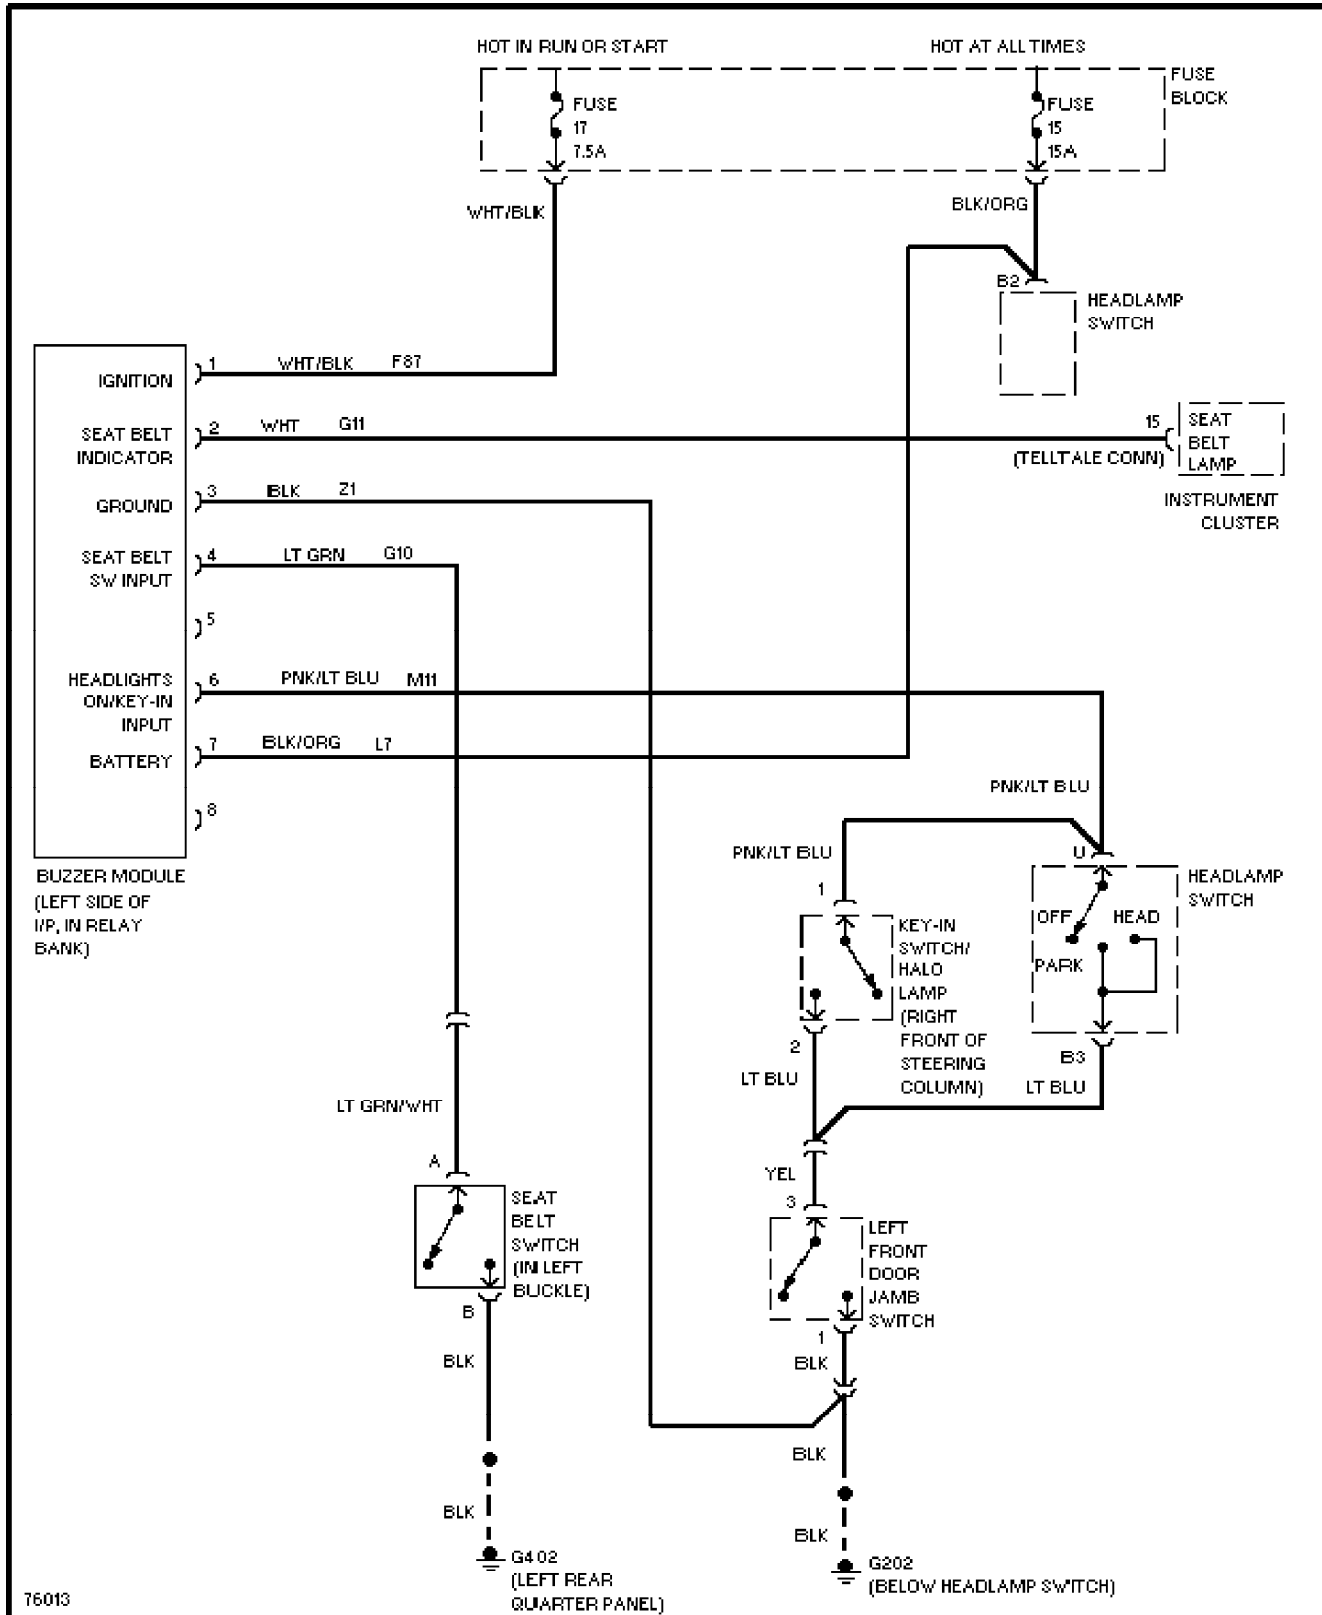

1996 Jeep Cherokee

SYSTEM WIRING DIAGRAMS

Shift Interlock Circuit (p. 35)

1996 Jeep Cherokee

SYSTEM WIRING DIAGRAMS

Charging Circuit (p. 36)

1996 Jeep Cherokee

SYSTEM WIRING DIAGRAMS
2.5L, Transmission Circuit (p. 38)
1996 Jeep Cherokee

SYSTEM WIRING DIAGRAMS

4.0L, Transmission Circuit (p. 39)

1996 Jeep Cherokee

SYSTEM WIRING DIAGRAMS

Warning System Circuits (p. 40)

1996 Jeep Cherokee

SYSTEM WIRING DIAGRAMS

Front Wiper/Washer Circuit (p. 41)