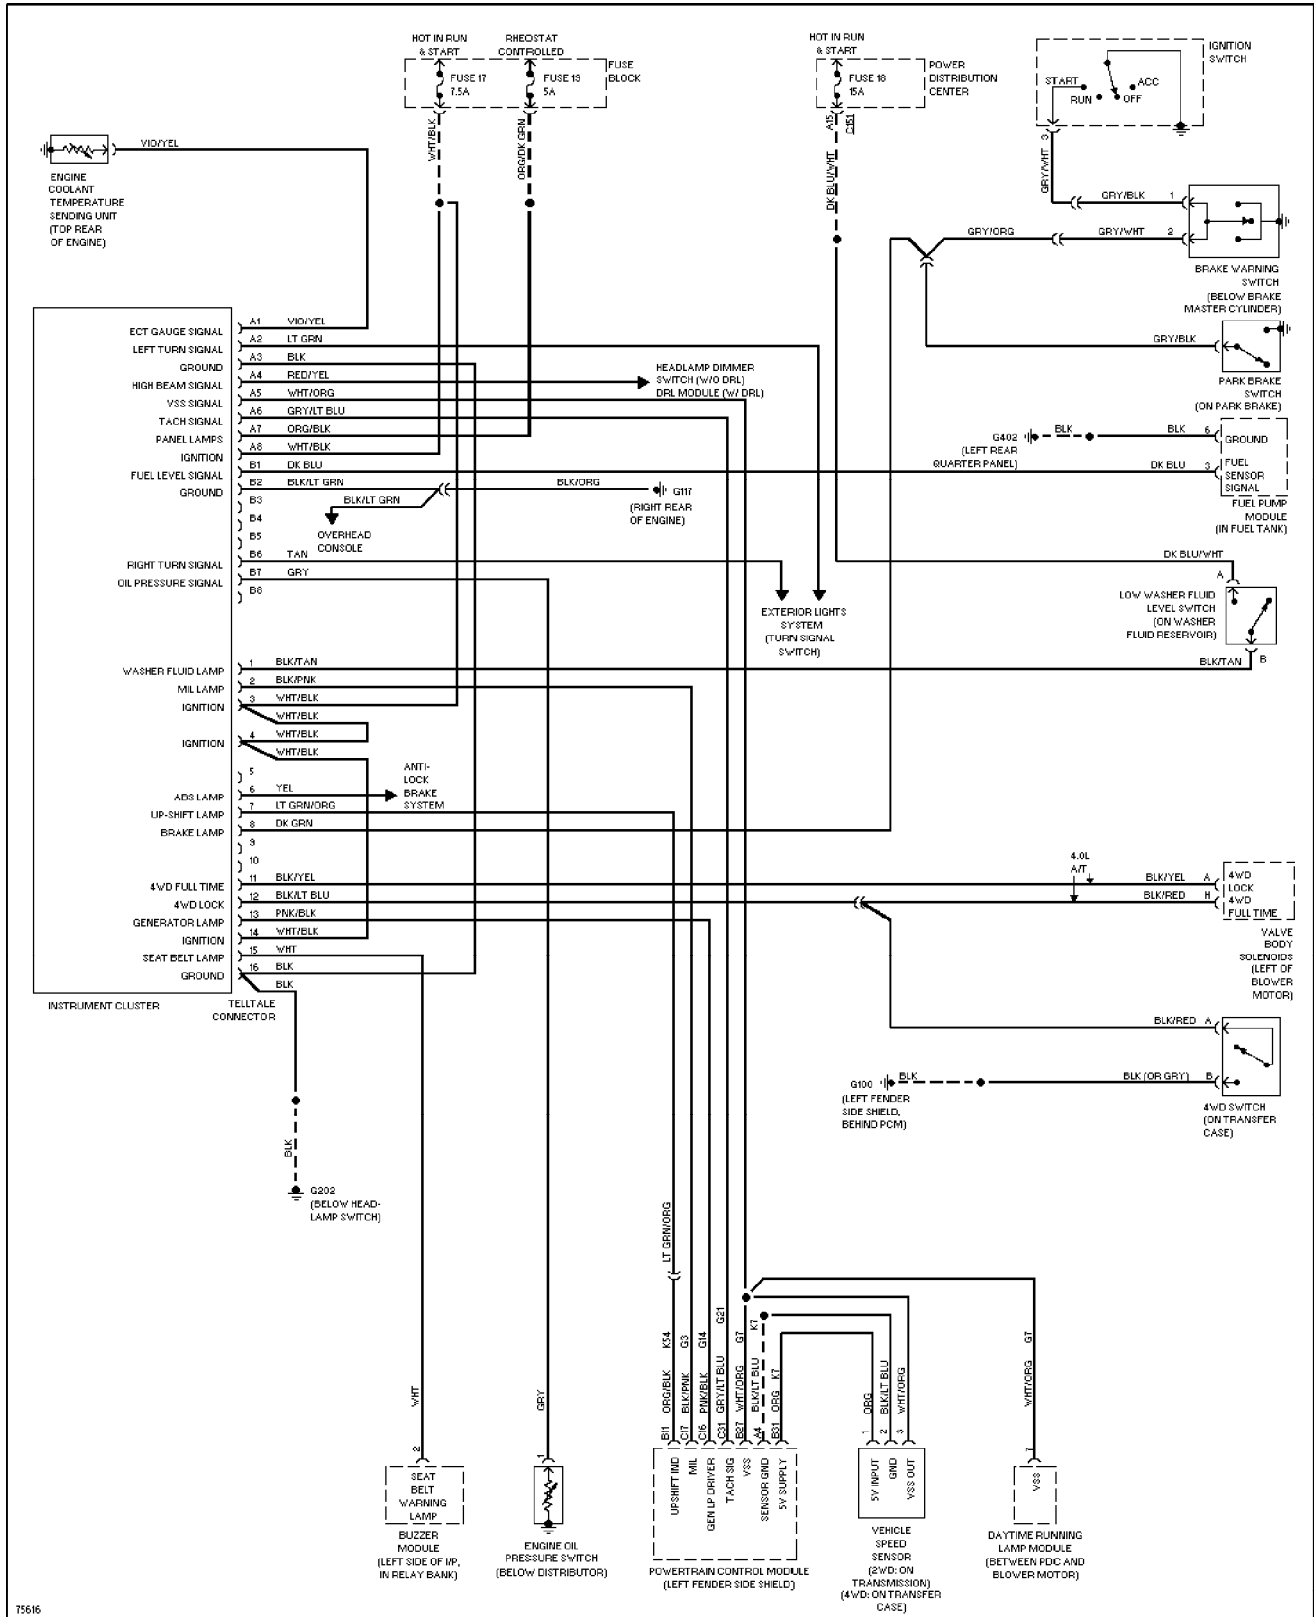

1996 Jeep Cherokee

SYSTEM WIRING DIAGRAMS

Headlamps/Fog Lamps Circuit, W/ DRL (p. 19)

1996 Jeep Cherokee

SYSTEM WIRING DIAGRAMS

Headlamps/Fog Lamps Circuit, W/O DRL (p. 20)

1996 Jeep Cherokee

SYSTEM WIRING DIAGRAMS

Horn Circuit (p. 21)

1996 Jeep Cherokee

SYSTEM WIRING DIAGRAMS

Instrument Cluster Circuit (p. 22)

1996 Jeep Cherokee

SYSTEM WIRING DIAGRAMS

Overhead Console Circuit (p. 23)

1996 Jeep Cherokee

SYSTEM WIRING DIAGRAMS

Courtesy Lamps Circuit (p. 24)

1996 Jeep Cherokee

SYSTEM WIRING DIAGRAMS

Instrument Illumination Circuit (p. 25)

1996 Jeep Cherokee

SYSTEM WIRING DIAGRAMS

Power Distribution Circuit (1 of 3) (p. 26)