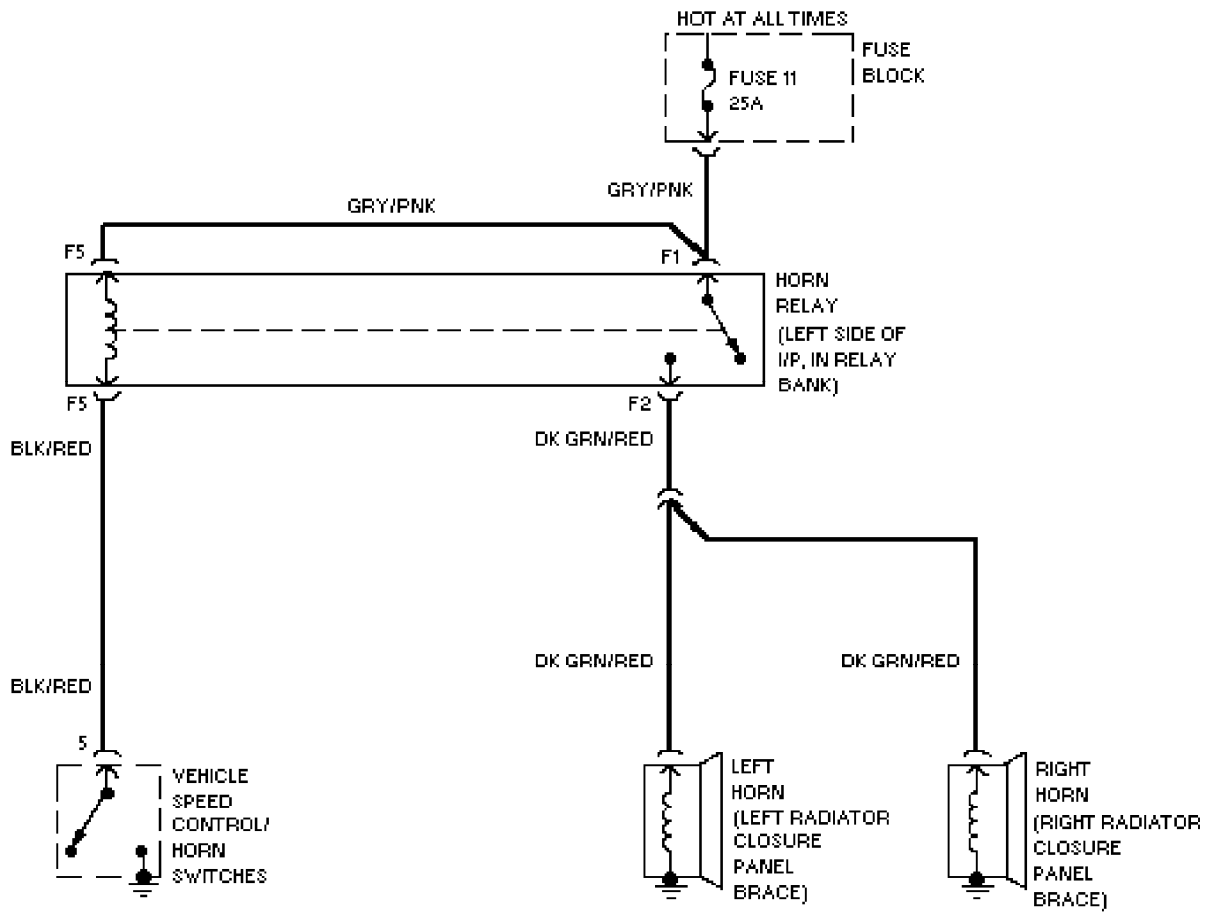

SYSTEM WIRING DIAGRAMS

Horn Circuit (p. 21)

1996 Jeep Cherokee