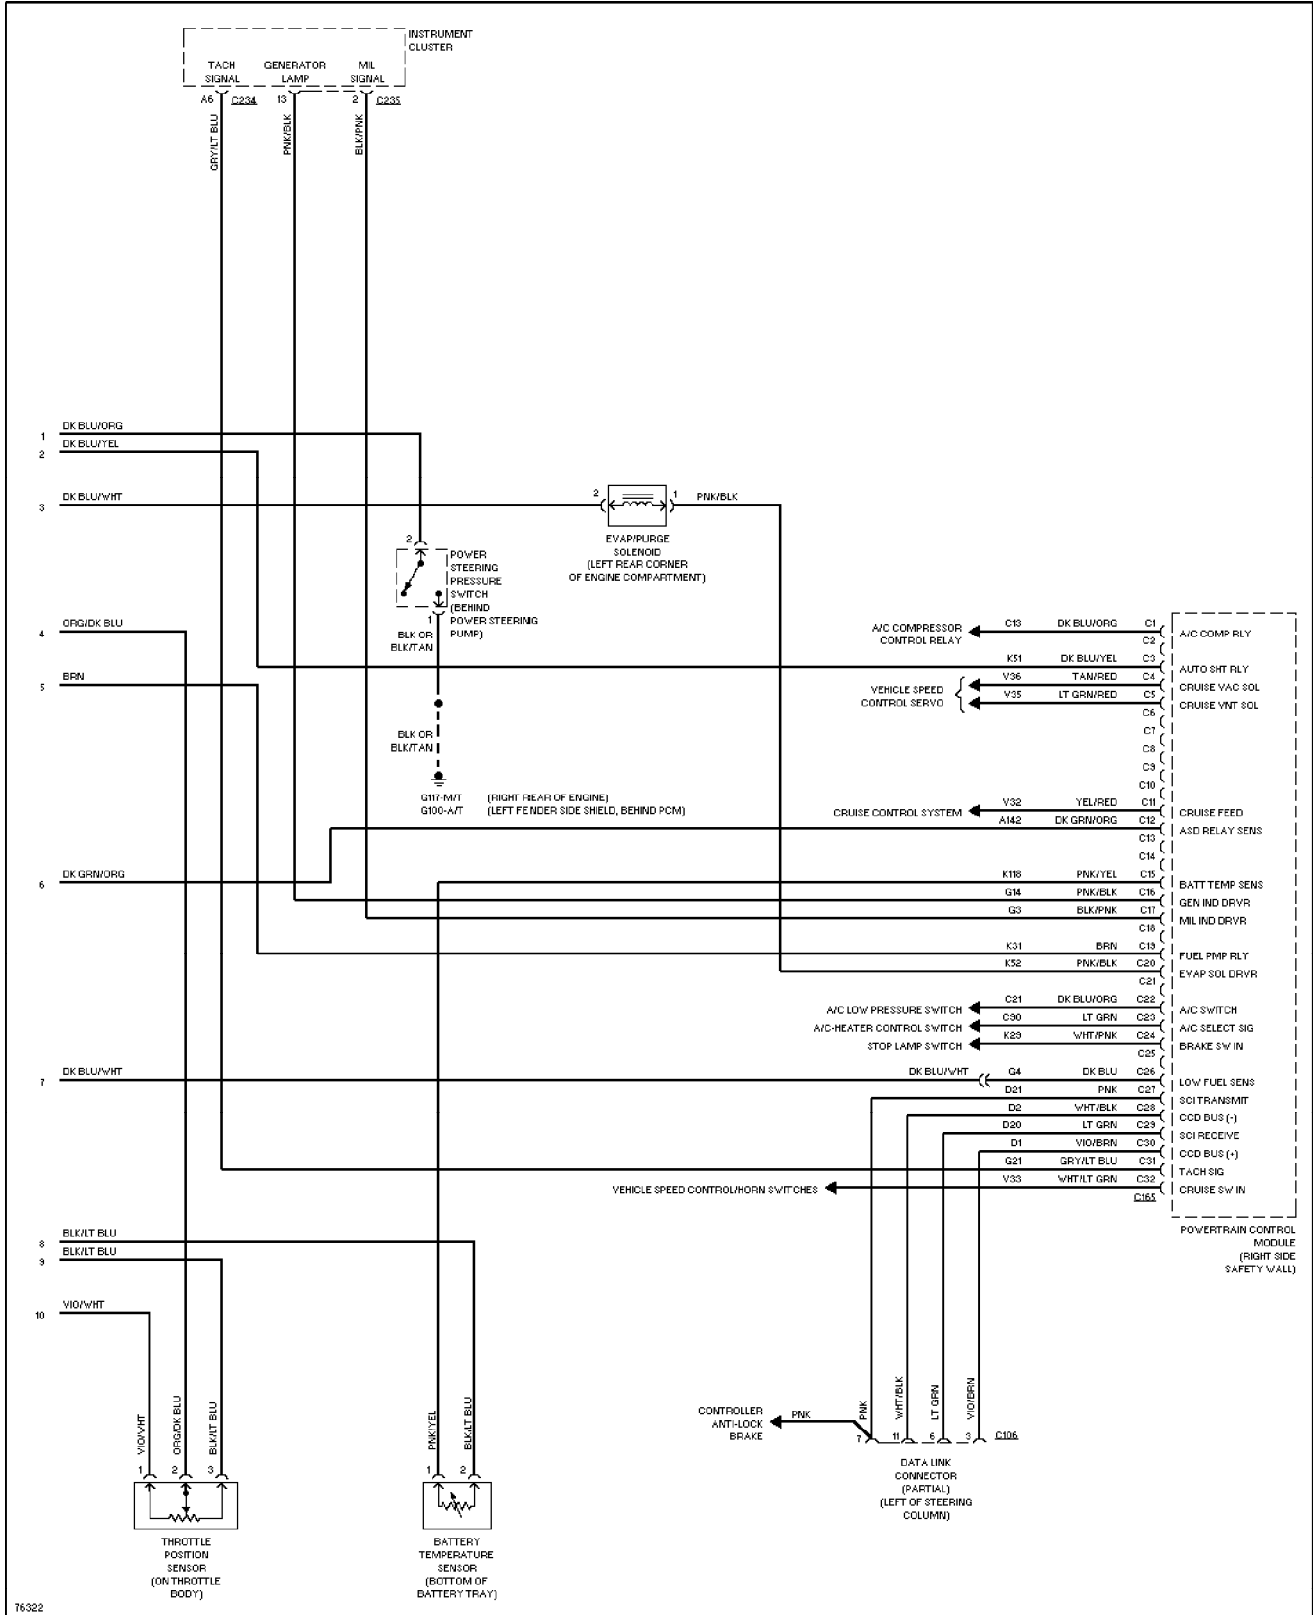

Cruise Control Circuit (p. 6)

1996 Jeep Cherokee

SYSTEM WIRING DIAGRAMS

Defogger Circuit (p. 7)

1996 Jeep Cherokee

SYSTEM WIRING DIAGRAMS

2.5L, Engine Performance Circuits (1 of 3) (p. 8)

1996 Jeep Cherokee

SYSTEM WIRING DIAGRAMS

2.5L, Engine Performance Circuits (2 of 3) (p. 9)

1996 Jeep Cherokee

SYSTEM WIRING DIAGRAMS

2.5L, Engine Performance Circuits (3 of 3) (p. 10)

1996 Jeep Cherokee

SYSTEM WIRING DIAGRAMS

4.0L, Engine Performance Circuits (1 of 3) (p. 11)

1996 Jeep Cherokee

SYSTEM WIRING DIAGRAMS

4.0L, Engine Performance Circuits (2 of 3) (p. 12)

1996 Jeep Cherokee

SYSTEM WIRING DIAGRAMS

4.0L, Engine Performance Circuits (3 of 3) (p. 13)

1996 Jeep Cherokee

SYSTEM WIRING DIAGRAMS

Exterior Light Circuit, W/ Trailer Tow (1 of 2) (p. 14)

1996 Jeep Cherokee

SYSTEM WIRING DIAGRAMS

Exterior Light Circuit, W/ Trailer Tow (2 of 2) (p. 15)

1996 Jeep Cherokee