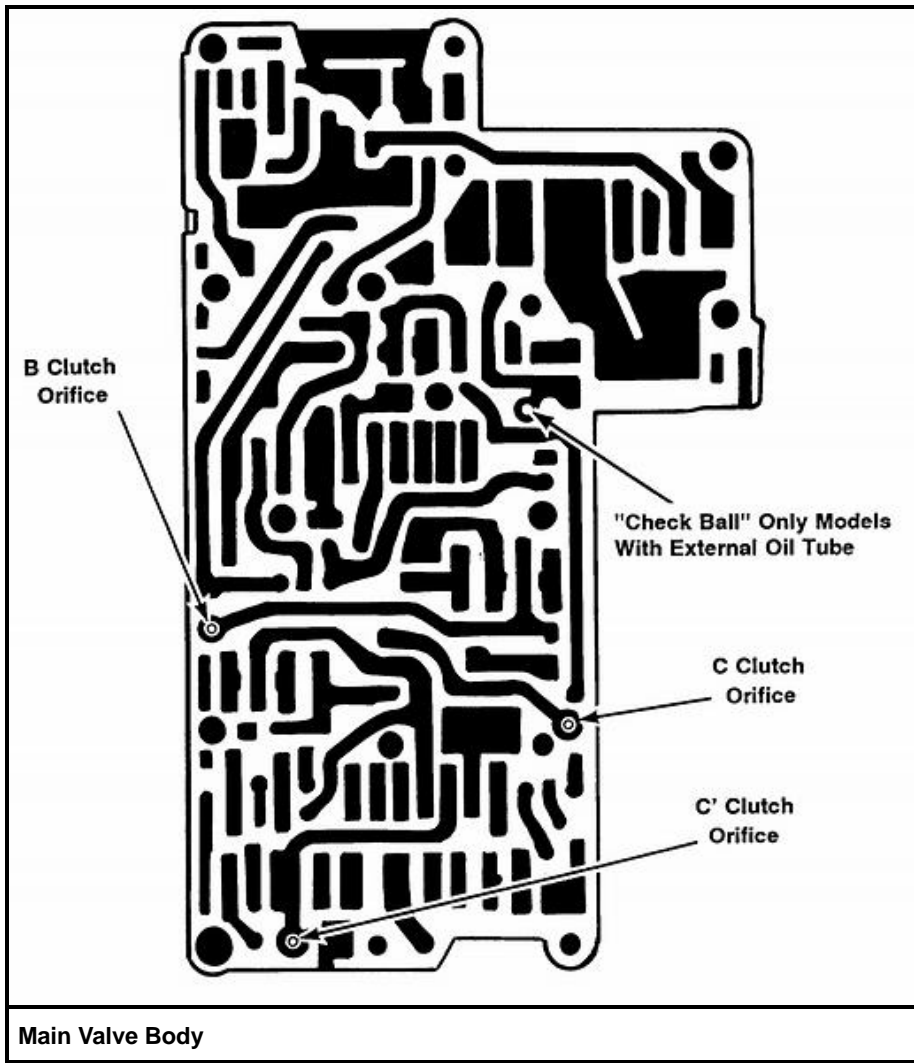

4HP22/H

Torque Converter Lock Up Valve Body