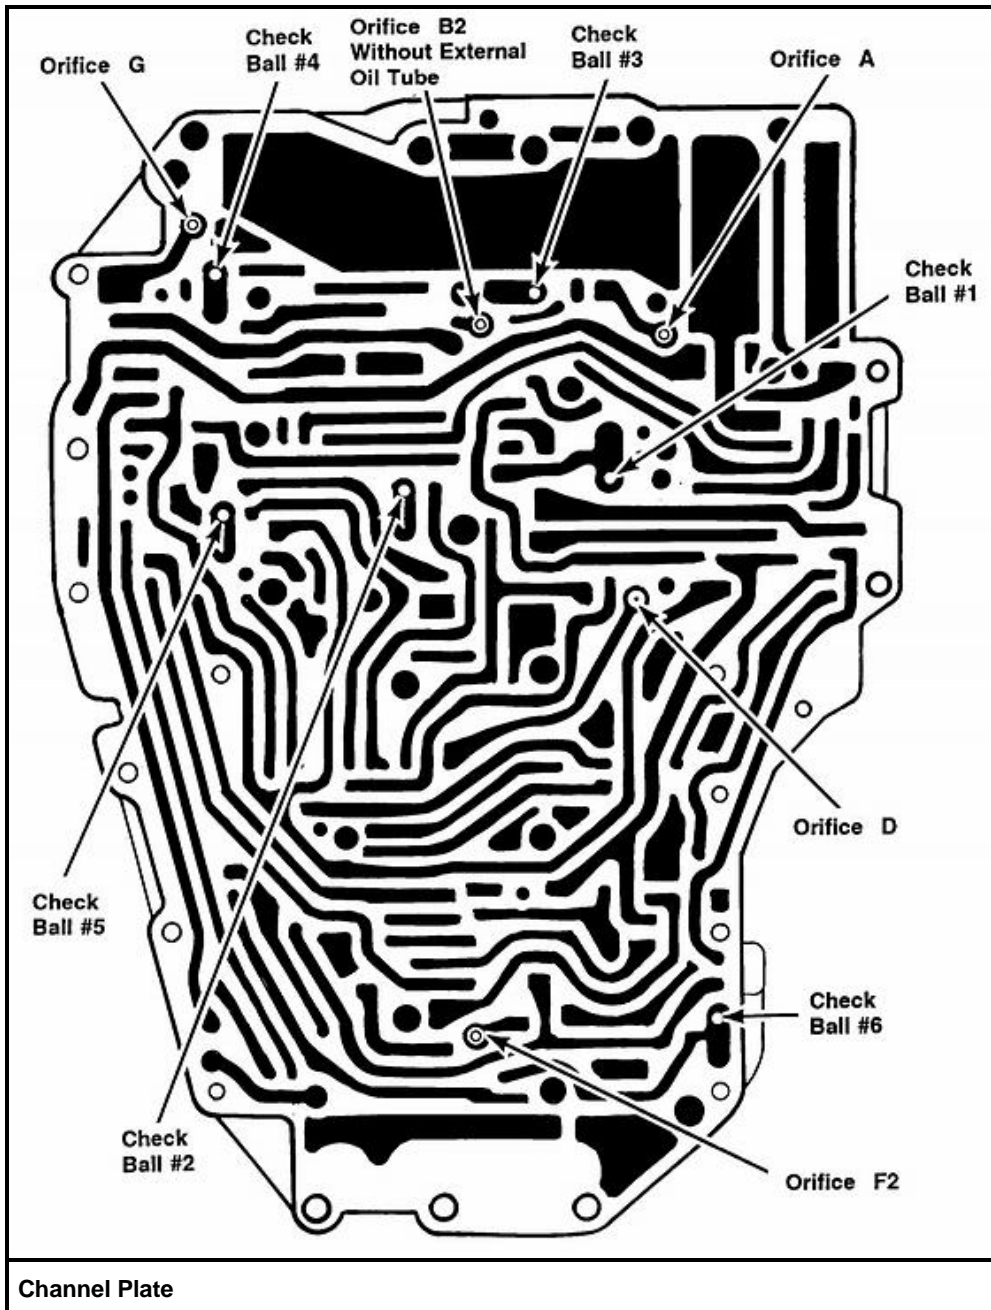

4HP22/H

Torque Converter Lock Up Valve Body