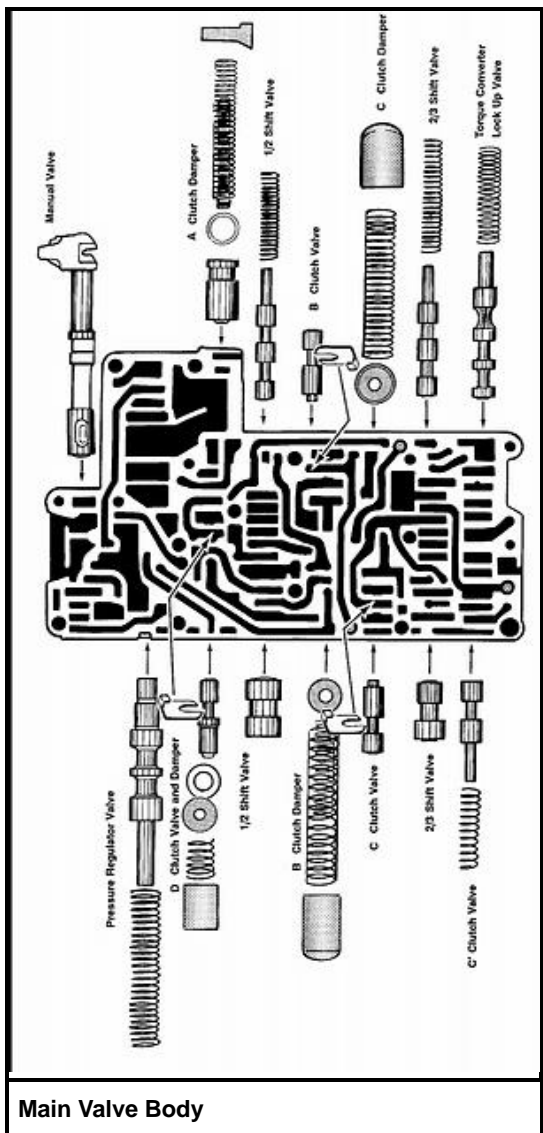

4HP22/H

Torque Converter Lock Up Valve Body