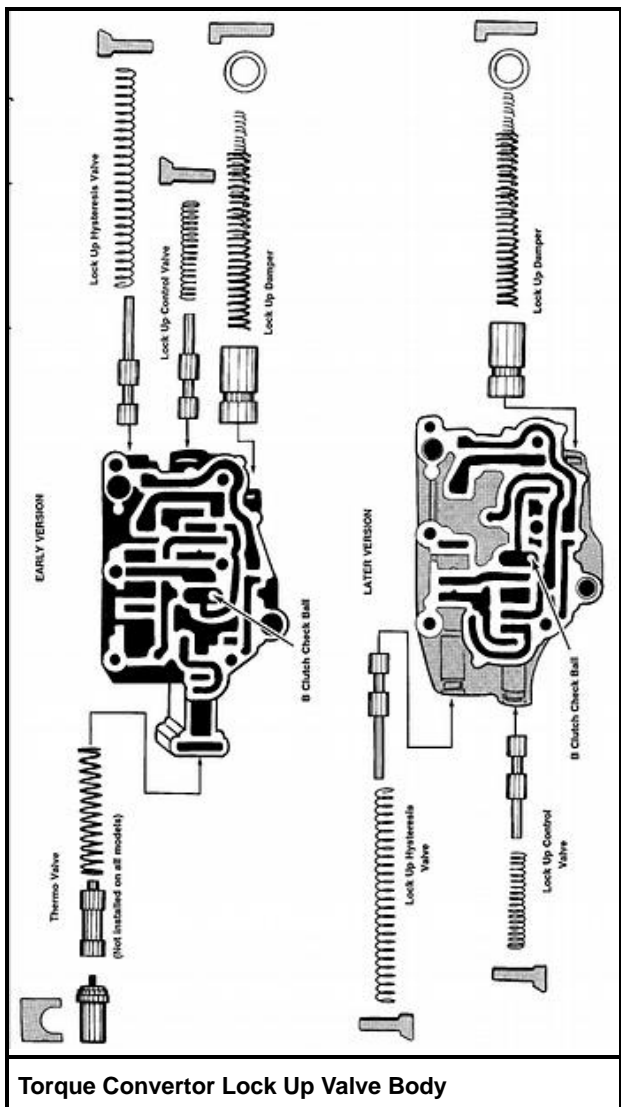

4HP22/H

Torque Converter Lock Up Valve Body