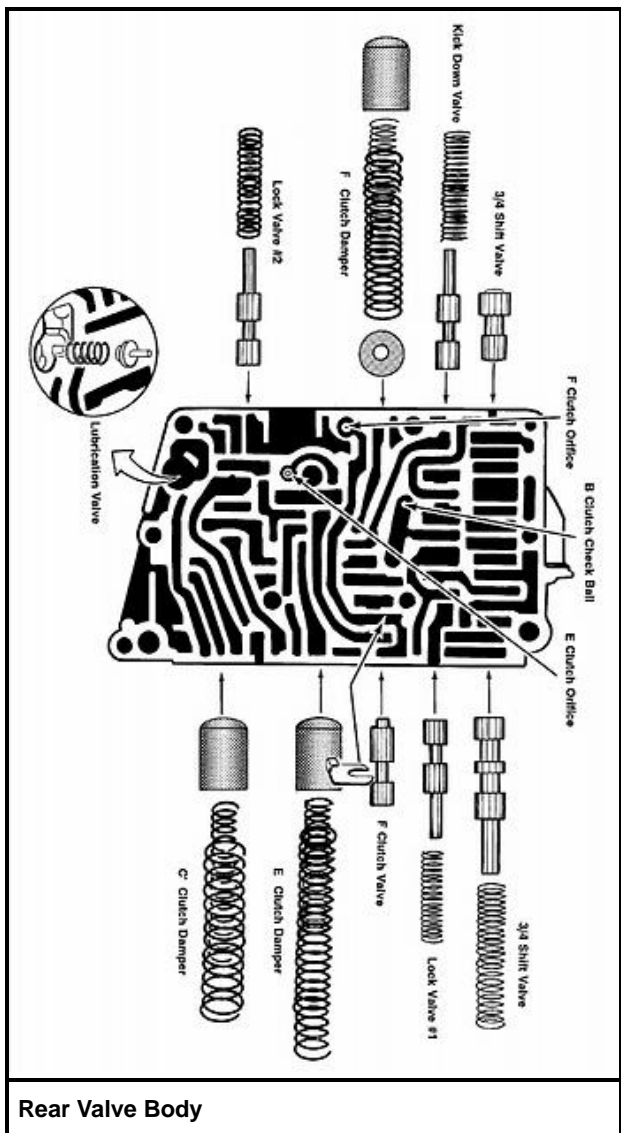

4HP22/H

Torque Converter Lock Up Valve Body