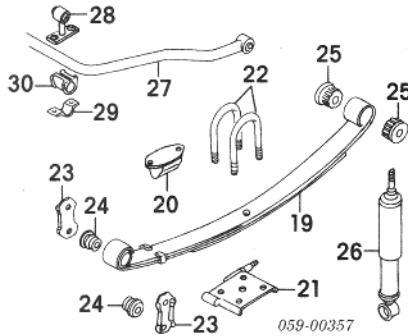

(4WD Front Suspension – Continuation)

#Includes R&R Hub Assembly, Rotor, Splash Shield & Spindle, R&R Both Sides 2.8

12 Retainer, Oil Seal(2/Sides) R/L 45623-80001

13 Hub Kit, Locking

Manual Lock Hubs R/L 43801-80011

Automatic Lock Hubs R/L 43801-83000

14 Pin, King(2/Sides) R/L 45610-63002

#Included in R&R Knuckle

15 Shaft, Axle R 44101-83320

L 44102-83320

16 Seal, Oil R/L 09283-26016

#R&R Complete, Includes R&R Hub Assembly, Bearing Seal, Rotor, Splash Shield & Spindle, w/ Knuckle Removed

Deduct 1.7

17 Housing, Axle 46480-83304

18 Hosing, Axle R/L 51540-80151

#w/ Caliper Removed Deduct .2

19 Spring, Leaf

86-89 R/L 41110-83301

90-92 R/L 41110-70A60

93-95 R/L 41110-70A60

#Includes R&R Seat, U Bolts, Shackle Plates & Bushings, R&R Both Sides 2.6

20 Bumper, Spring R/L 42110-80010

21 Seat, Spring

To VIN J4235000 R 41230-83301

L 41240, 83301

From VIN J4235001 R 41230-70A00

L 41240-70A00

22 U-Bolt Spring¶

Outer

1986-1993 R 41411-83010

L 41411-83000

1994-1995 R/L 41411-83010

Inner R 41411-83010

L 41411-83000

¶Order by Application

23 Plate, Shackle

Outer R/L 41462-77300

Inner R/L 41461-77300

24 Bushing, Shackle (4/Side) R/L 09305-13002

25 Bush, Spring (2/Side) R/L 41331-62020

#Included in R&R Leaf Spring, R&R Complete

26 Absorber, Shock

To VIN J4235000 R/L 41600-82C01

From VIN J4235001 R/L 41600-70A01

#R&R Both Sides .4, w/ Axle Housing Removed .2

27 Bar, Stabilizer

To VIN J4235000 42300-83300

From VIN J4235001 42300-70A00

#Deduct .2 w/ Each Leaf Spring Removed, Not included in O/H

28 Rod, Stabilizer R/L 42400-83001

#w/ Stabilizer Bar Removed

29 Bracket, Bushing R/L 42415-66000

30 Bushing, Stabilizer

To VIN J4235000 R/L 46625-80000

From VIN J4235001 R/L 42412-65000

#Included in R&R Stabilizer Bar