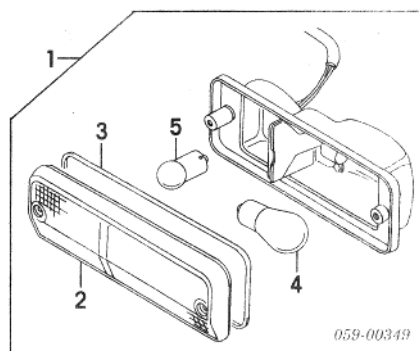

Park & Signal Lamp

1 Lamp Assy, Park/Signal	R 35601-80042
	L 35602-80042

#Included in R&R/O/H Face Bar

2 Lens¶	R 35612-78000
	L 35632-78000

3 Gasket¶	R/L 35613-75100

4 Bulb, Signal¶	R/L 09471-12065

5 Bulb, Park¶	R/L 09471-12141

¶Included w/ Park/Signal Lamp Assembly

#R&R One Side Complete, Included in R&R/O/H Face Bar