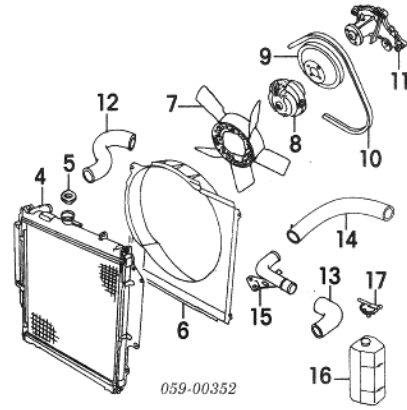

- 4 Radiator
- To VIN J42350D0 17700-83002
- From VIN J4235001 17700-83102
- # w/ A/C add .7
- 5 Cap, Radiator
- To VIN J4235000 17920-82000
- From VIN J4235001 17920-83101
- 6 Shroud, Fan
- To VIN J4235000 17761-83000
- From VIN J4235001 17761-83101
- 7 Blade, Fan 17110-83000
- 8 Clutch, Fan 17120-82020
- 9 Pulley 17511-82000
- 10 Belt, Drive 17521-82020
- #w/ A/C, Add .1, #w/ Power String, Add .1
- 11 Pump, Water 17400-83815
- #Includes R&I Timing Belt & Adjust Valves, w/ A/C, Add .4
- 12 Hose, Radiator Upper 17841-60A00
- 13 Hose, Radiator Side Lower
- To VIN J4235000 17851-83000
- From VIN J4235001 17851-83101
- 14 Hose, Engine Side Lower 17852-83300
- 15 Pipe, Radiator 17860-83000
- #R&R Complete 1.2, R&R Upper Hose, Lower Hoses & Pipe Complete 1.6
- 16 Tank, Coolant Reserve 17931-80001
- 17 Cap, Coolant 17932-82001

A/C Refrigerant Capacities

A/C R-12 Refrigerant Capacity

- 1986-1988: Information Not Available
- 1989: 18 Oz (1.12 Lbs)
- 1990: 17.9 Oz (1.11 Lbs)
- 1991: 17.6 Oz (1.10 Lbs)
- 1992-1995: 18 Oz (1.12Lbs)