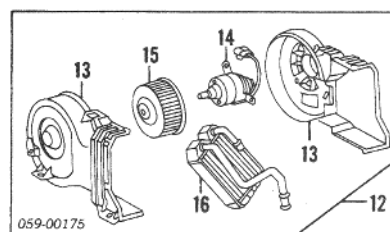

12 Heater Assembly	To VIN J4235000	74100-83000
	From VIN J4235001	74100-70A22
13 Case, Heater (a)	R	74111-83024
	L	74112-83022
	<i>#R&R Complete</i>	
14 Motor (a)		74140-83000
15 Fan (a)		74141-84300
	<i>#R&R Complete</i>	
16 Com, Heater (a)		74130-83000
	<i>(a) Included w/ Heater Assembly</i>