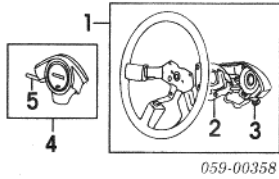

(Wheel & Trim 1986 to 1993 – Continuation)

3 Pad, Horn		
	To VIN J4235001	48120-80002-5ES
	From VIN J4235001	
	Black	48121-7QA10-5ES
	Brown	48121-7OA10-5CW
4 Emblem		48131-80030
	<i>#Included in R&R Steering Mwd</i>	

Wheel & Trim 1994 to 1995

1 Wheel Assembly, Steering		48110-56B00-5ES
2 Plate, Contact¶		48120 56B00
3 Cover, Wheel¶		48140-60A20-5ES
	<i>¶Included w/ Steering Wheel Assembly</i>	
4 Pad, Horn		48130-56600-5ES
5 Emblem		48131-60A10
	<i>¶Included w/ Horn Pad Assembly</i>	
	<i>#Included in R&R Steering Wheel</i>