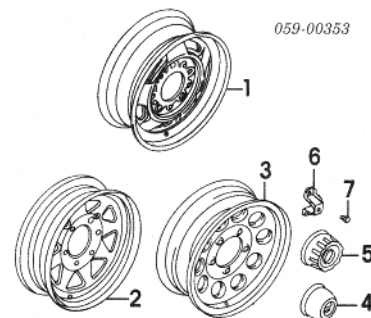

Wheel

1 Wheel 2WD	15x5-1/2JJ"	
Silver		43210-80000-27S
White		43210-80000-26U
2 Wheel 4WD	15x5-1/2JJ"	
Painted		
White		43210-80040-11S
Blue		43210-80040-25M
Gray		43210-80040-11S
Chrome		43210-80051
3 Wheel 4WD	15x5-1E2JJ"	
White		43210-70A01-26U
Gray		43210-70A01-27S
Silver		43210-70A01-27S