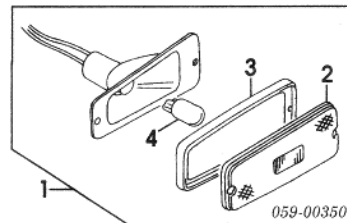

Side Marker Lamp

#Included in R&R Fender

1 Lamp Assy, Side Marker	R 36510-80000
	L 36520-80000

Included In R&R Fender

2 Lens¶	R/L 36513-80000