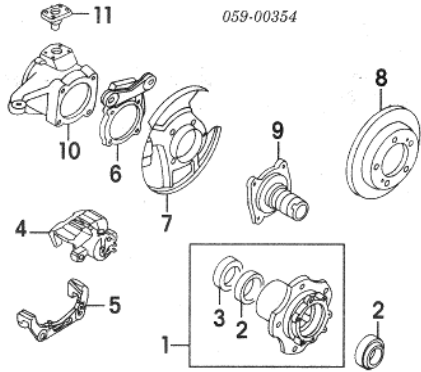

(Wheel – Continuation)

4 Cap, Center	1988-1990	43252-70A10
5 Cap Center		43252-80000
6 Holder, Center Cap		
Front		43261-70A60
Rear		43271-80000
7 Bolt, Center Cap		09100-08253

Front Suspension
2WD

1 Hub Assembly	R/L	43400-80812
2 Bearing, Hub		
Outer	R/L	09265-41001
Inner¶	R/L	09265-41001
3 Seal, Bearing¶	R/L	09283-50002
¶Included w/ Hub Assembly		
#R&R One Side Complete, Both Sides 2.0		
4 Caliper, Brake	R/L	55100-70A20
¶Order by Application		
5 Carrier, Caliper	R/L	55160-70A10
#R&R One Side Complete, w/ Rotor Removed .2, R&R Both Sides .8		
6 Holder, Caliper	R/L	55311-80000
7 Shield, Splash	R/L	55221-80000
#R&R Complete, w/ Hub Removed		
8 Rotor, Brake	R/L	55211-80000
#R&R Both Sides 1.0		
9 Spindle	R/L	43440-80005
#Includes R&R Hub Assembly, Rotor & Splash Shield, R&R Both Sides 2.8		
10 Knuckle		
R		45111-80001
L		45151-80001
#Includes R&R Hub Assembly, Rotor, Splash Shield & Spindle, R&R Both Sides 7.8		
11 Pin, King (2/Side)	R/L	45610-63002
#Included in R&R Knuckle