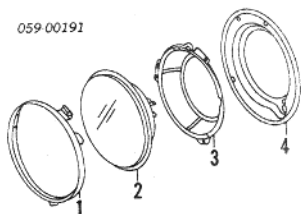

#### Head Lamp to 12 1988

1 Ring, Retaining	R/L 35131-61530
2 Sealed Beam	R/L 35121-80000
3 Ring, Mounting	R/L 35132-61530
4 Housing	R/L 35141-80000
#R&R Complete, Includes R&I Grille, R&R Both Sides 1.0	
Spring	R/L 35154-80000
Screw, Adjust	R/L 35151-61530