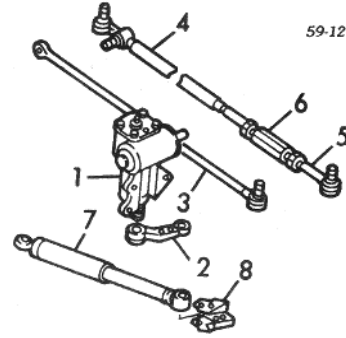

Front Steering Linkage/Gear

1 Gear Assembly

46600-80090

2 Arm, Pitman¶

1986-1989 48671-80011

1990-1995 48671-60011

¶Included w/ Gear Assembly

#Included in R&R Gear Assembly

3 Link, Center Drag

48900-70A60

4 Tie Rod, Right

48870-70A61

5 Tie Rod, Left

48810-60A00

6 Sleeve, Tie Rod

To VIN J4235000 48836-83300

From VIN J4235001 48836-70A00

#Includes R&R Tie Rod

7 Damper, Steering

48730-80012

8 Bracket, Damper

48741-80060