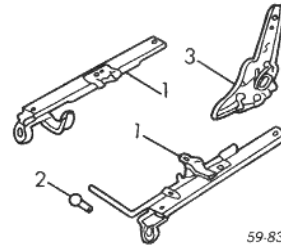

Front Seat

1 Adjuster, Guide Track		
To VIN J4235000	R	86601-80134
	L	86602-80133
From VIN J4235001	R	86610-70A00
	L	86620-70A00
<i>#w/ R&R Both One Seat .8</i>		
Passenger Assembly	1986	86701-83002
	1987-1995	86701-83031
2 Knob, Adjuster	R/L	86736-83000
3 Adjust, Recliner	R	85210-83001-5PK
	L	85710-80290-5PK
Cover, Recline Adjust¶	R	85221-82D01-5PK
	L	85721-82001-5PK

Rear Seat

R&I Rear Seat..... 3
¶Black listed, Order by Application