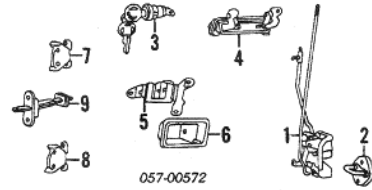

¶Order by Application

**2 Handle, Pull**  
 Black R/L 78271-58054-5ES  
 Brown R/L 78271-58054-T01

**Hardware**

**Refinish Upper Hinge** R/L  
**Refinish Lower Hinge** R/L  
**R&I Outside Handle** R/L  
**R&I Lock Cylinder Assembly** R/L  
 #Includes R&I Trim Panel