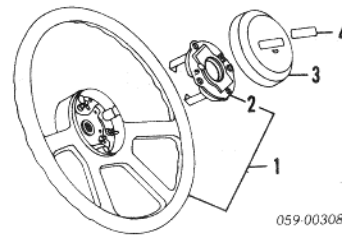

From VIN J4235001 48836-70A00

*#Includes R&R Tie Rod*

7 Damper, Steering

48730-80012

8 Bracket, Damper

48741-80060

**Steering Wheel/Column**

**Wheel & Trim 1986 to 1993**