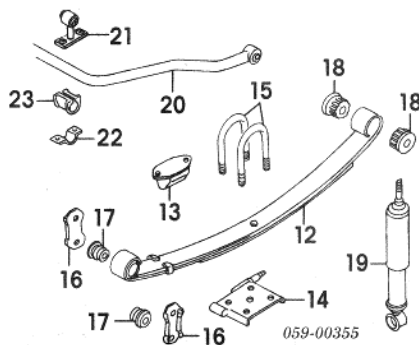

12 Spring, Leaf	R/L	41110-70A60
#R&R Both Sides 2.6		
13 Bumper, Spring	R/L	42110-80010
14 Seat, Spring	R	41230-70A60
	L	41240-70A60
15 U Bolt, Spring (2/Side)	R/L	41411-83000
16 Plate, Shackle		
Outer	R/L	41462-77300
Inner	R/L	41461-77300
17 Bushing, Shackle (4/Side)	R/L	09305-13002
18 Bushing, Spring (2/Side)	R/L	14331-62020
#Included in R&R Leaf Spring		
19 Absorber, Shock	R/L	41600-70A01
#R&R Both Sides .8, w/ Leaf Spring Removed .2		
20 Bar, Stabilizer		42300-70A00
#Deduct .2 w/ Each Leaf Spring Removed (Not Included in O/H)		
21 Rod, Stabilizer	R/L	42400-83001
#w/ Stabilizer Bar Removed		
22 Bracket, Bushing	R/L	42415-66D00
23 Bushing, Stabilizer	R/L	42412-65D00
#R&R Complete, Included in R&R Stabilizer Bar, Not Included in O/H