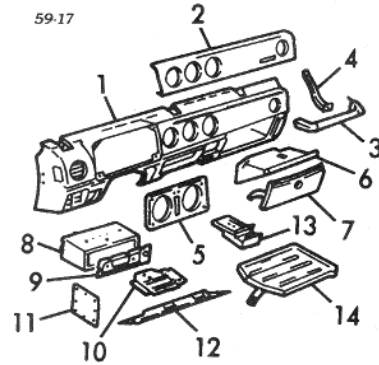

Instrument Panel

1986-1987 (1988 to VIN J4235000)

1 Panel, Instrument	73111-83450-55Y
2 Pad, Instrument Panel	
JA Model	73510433010-55Y
JX Model	73510-83030-55Y
Emblem, Pad	
Stantard	77811-83060
Special Edition Package	77811-83050
3 Handle, Assist	84410-83000-55Y
4 Brace, Handle	84431-83000
5 Panel Cluster	
JA Model	73311-83000-55Y
JX Model	73311-83010-55Y
6 Compartment, Glove	73451-83000
7 Door, Compartment	73411-83000-55Y
Lock, Glove Compartment	73900-80832
8 Box, Console	73841-83000-55Y
9 Cover, Console	73843-83000-55Y
10 Bracket, Console	73823-83000
<i>#R&R Complete</i>	
11 Cover, Speaker	76411-80000
12 Cover, Instrument Lower	73813-83010-55Y
13 Ashtray	89810-83000-55Y
14 Tray, Package	75611-70A10
Crossmember, Panel	72310-83022
Radio Assembly	39100-75A00
Speaker, Radio¶ (a)	39102-70A00

(a) Order by Application
¶Included w/ Radio Assembly