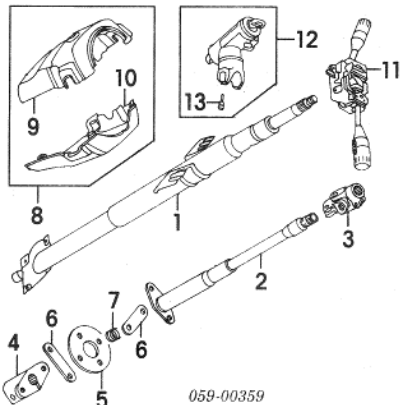

(Wheel & Trim 1986 to 1993 – Continuation)

3 Pad, Horn		
	To VIN J4235001	48120-80002-5ES
	From VIN J4235001	
	Black	48121-7QA10-5ES
	Brown	48121-7OA10-5CW
4 Emblem		48131-80030
	<i>#Included in R&R Steering Mwd</i>	

Wheel & Trim 1994 to 1995

1 Wheel Assembly, Steering		48110-56B00-5ES
2 Plate, Contact¶		48120 56B00
3 Cover, Wheel¶		48140-60A20-5ES
	<i>¶Included w/ Steering Wheel Assembly</i>	
4 Pad, Horn		48130-56600-5ES
5 Emblem		48131-60A10
	<i>¶Included w/ Horn Pad Assembly</i>	
	<i>#Included in R&R Steering Wheel</i>	

Column

1 Column, Steering		
	1986-1992	48200-80211
	1993	48200-62C10
	1994-1995	48200-82C40
2 Shaft, Lower		48220-80120
3 Joint Shaft		48230-80100
4 Flange, Lower		48270-80010
5 Joint, Rubber		48251-52000
6 Plate, Joint (2)		48262-58001
7 Spring, Joint		09440-18002
	<i>#R&R Complete</i>	
8 Cover Set Lock Hsg		
	1993	48400-82C51-5ES

	1994-1995	48400-82C61-5ES
9 Cover, Lock Housing Upper		
	1987	48400-80350-5ES
	1988	
	To VIN J4235000	48400-80350-5ES
	From VIN J4235001	
	Black	48400-80350-5ES
	Brown	48400-80350-5CW
	1989-1992	
	Black	48400-80350-5ES
	Brown	48400-80350-5CW

10 Cover, Lock Housing Lower		
	1986-1987	48421-80300-55Y
	1988	
	To VIN J4235000	48421-80300-55Y
	From VIN J4235001	
	Black	48421-80350-5ES
	Brown	48421-80350-5CW
	1989-1992	
	Black	48400-80350-5ES
	Brown	48421-80300-5CW

#R&R Complete

11 Switch, Combination		37400-80521
12 Switch Assembly, Ignition		
	1986-1992	37100-80100
	1993-1995	37100-83980

13 Bolt, Shear¶ (2)		
	1986-1992	37152-66010
	1993-1995	37152-60800
	<i>¶Included w/ Ignition Switch Assembly</i>	
	<i>#Includes R&J/R&R Ignition Switch</i>	

Engine

Pulley, Crankshaft		
	w/ A/C	12611-83000
	w/o A/C	
	To VIN R4100375	12611-82170
	From VIN R4100376	12611-81C00
Cover, Timing Outer		11390-82010
	<i>#Included in R&R Inner Timing Cover, w/ A/C add .4</i>	
Cover, Timing Inner		11360-82001
	<i>#Includes Valve Adjustment, w/ A/C Add .4</i>	
Pan, Engine Oil		11510-83004
Sealant, Engine Oil Pan		99000-31010
	<i>#R&R Complete</i>	
Pump, Fuel		
	1986-1989	15100-83010
	1990-1995	<i>See Fuel Tank Section</i>