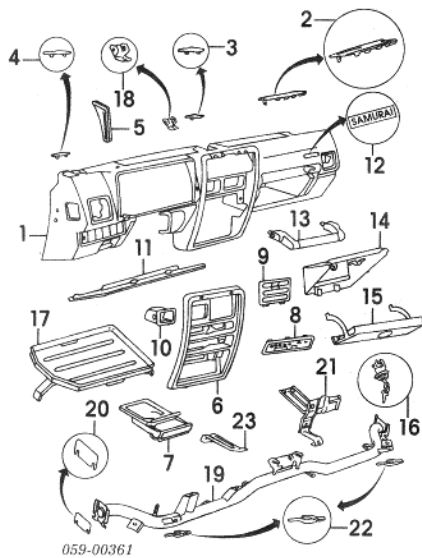

1989-1995 (1988 from VIN 4235001)

1 Panel, Instrument		
Black		73111-70A12-5ES
Brown		73111-70A12-5CW
Cover, Panel		
2 Right		
Black		73821-70A11 -
5ES		
Brown		73821-70A11 -
5CW		
3 Center		
Black		73812-70A01-5ES
Brown		73812-70A01-5CW
4 Left		
Black		73811-70A00-5ES
Brown		73811-70A00-5CW
5 Filter, Panel		73823-70A10-5PK
6 Panel, Console		73841-70A01-5PK
7 Ashtray		89810-70A13-5PK
8 Panel, Heater Control		73850-70A10-5PK
9 Cover, Console Opening		73842-70A01-5PK
10 Box, Console Panel		73844-70A00
11 Cover, Panel Lower		
Black		73813-83010-5ES
Brown		73813-83010-5ES
12 Emblem		
"Samurai"		77811-83060
13 Handle, Assist		
Black		84410-70A00-5ES
Brown		84410-70A00-5CW

14 Compartment, Glove		
Black		73451-70A10-5ES
Brown		73451-70A10-5CW
15 Door, Glove Box		
Black		73411-70A00-5ES
Brown		73411-70A00-799
16 Lock, Glove Box	1988-1992	73900-80832
	1993-1995	73900-80883-5PK
17 Tray, Package		75611-70A10
18 Bracket, Panel		73815-70A00
19 Crossmember, Panel		72310-70A20
20 Plate, Holder		72321-80002
21 Bracket, Hood Cable		
	1988-1989	73810-83001
	1990-1991	73810-70A01
	1992-1995	73810-83031
22 Bracket, Panel Otr	R/L	72322-83000
23 Bracket, Panel Center		73825-70A00