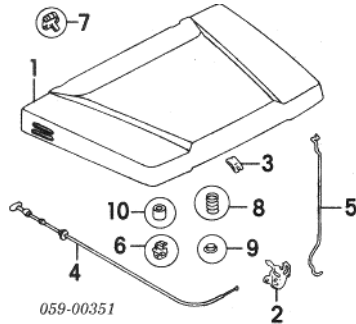

(Side Marker Lamp – Continuation)

- 3 Gasket¶ R 36512-80000
- L 36522-80000
- 4 Bu1b¶ R/L 09471-12094

Included w/ Side Marker Lamp Assembly
#R&R One Side Complete, Included in R&R Fender

Hood

- 1 Panel, Hood 58300-51C01
- 2 Latch 82110-80014
- 3 Hook, Latch 58370-83000
- 4 Cable, Latch 82160-80011
- 5 Rod, Prop 72442-70A01
- 6 Clip, Prop Rod 09403-08313
- 7 Hinge, Hood R/L 58410-80010
- #R&R w/ Hood Removed
- 8 Spring, Pop-Up 09440-27007
- 9 Support, Spring 82171-80100
- 10 Cushion R/L 09320-06011