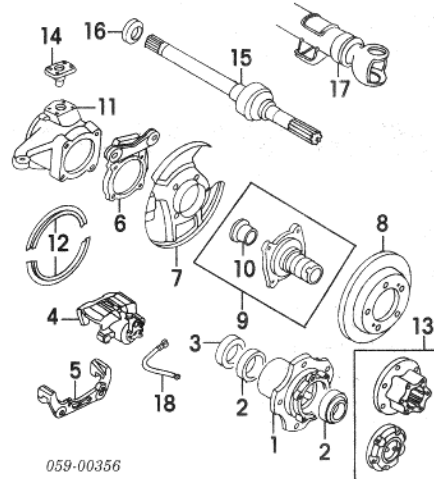

4WD

1 Hub	R/L	43400-80812
2 Bearing, Hub(2/side)	R/L	09265-41001
3 Seal, Bearing	R/L	09283-50002
#R&R One Side Complete, Both Sides 2.4		
4 Caliper, Brake		
To VINJ4235000	R/L	55100-B3300
From VIN J4235001	R/L	55100-70A20
5 Carrier, Caliper	R/L	55160-70A10
#R&R One Side Complete, w/ Rofor Removed .2, R&R Both Sides .8		
6 Carrier, Caliper	R/L	55311-80000
7 Shield, Splash	R/L	55221-80000
#R&R Complete, w/ Hub Assembly Removed		
8 Rotor, Brake	R/L	55211-80000
#R&R Both Sides 1.0		
9 Spindle, Assembly	R/L	43440-80005
#R&R One Side Complete, Includes R&R Hub Assembly, Rotor & Splash Shield, #R&R Both Sides 2.8		
10 Bushing, Spindle¶	R/L	43445-60A11
¶Included w/ Spindle Assembly		
11 Knuckle		
R		45111-80001
L		45151-80001