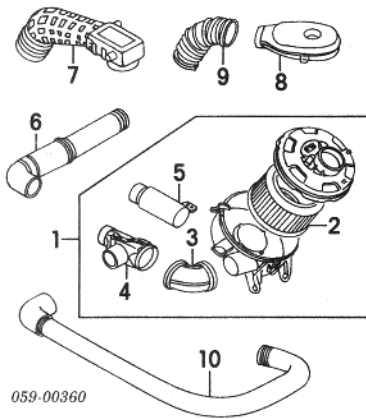

Air Cleaner

1 Cleaner Assembly, Air		
	1986-1989	13700-83040
	1990-1994	13700-80C01
	<i>#w/ Air Intake Case Removed</i>	
2 Element, Cleaner¶		99000-990YJ-002
3 Joint, Warm Air Valve		13731-83001
4 1986-1989		13740-83030
5 1990-1995		13740-80C01
	<i>¶Included w/ Air Cleaner Assembly</i>	
	<i>#R&R Complete, Includes R&R Air Cleaner Assembly</i>	
6 Hose, Cool Air Case, Air Intake		13870-83000
7 w/Air Hose		
	1990	13831-80C00
	1991-1995	13831-80C10
8 w/o Air Hose		
	86-89	13830-83012
9 Hose, Air		
	1986-1989	13881-83011
10 Hose, Preheat		
	1986-1989	13840-83011
	<i>#R&R Complete</i>	

Exhaust

Manifold, Exhaust		
	1986-1989	14111-83010
	1990-1995	14111-83X50
Pipe w/ Converter, Exhaust		14100-83814
Muffler w/ Tail Pipe		14300-83300
Shield, Heat		14231-80010

Emission System

Valve, EGR		
	w/ California Emissions	
	1986-1989	18111-80C00
	1990-1994	18111-80C10
	w/o California Emissions	
	1986-1994	18111-80000
	1995	18111-80C10
Modulator, EGR		
	1986-1989	18112-83010
	1990-1995	18112-60B00
Canister, Vapor		
	1986-1989	18560-83001
	1990-1995	18560-80C00

Electrical

Horn

Horn		
	1986-1993	38500-60G00
	1994-1995	38500-60G00

Ignition/Fuel

Controller, EFI		
	1986-1989	33920-83023
	1990-1993	33920-80C30
	1994	
	w/ California Emissions	33920-80C30
	w/o California Emissions	33920-81C30
	1995	33920-81C30
Cap, Distributor		
	1986-1989	33321-60A10
	1990-1995	33321-80C10
	<i>#Includes R&R Rotor</i>	

Battery

Battery		33610-83021
Cable, Battery Positive		33800-80030
Cable, Battery Negative		33850-80030

Alternator

Alternator Assembly		
	1986-1989	31400-86010-REM
	1990-1995	31400-86010-REM
Pulley¶		31171-71310
	<i>¶Included w/ Alternator Assembly</i>