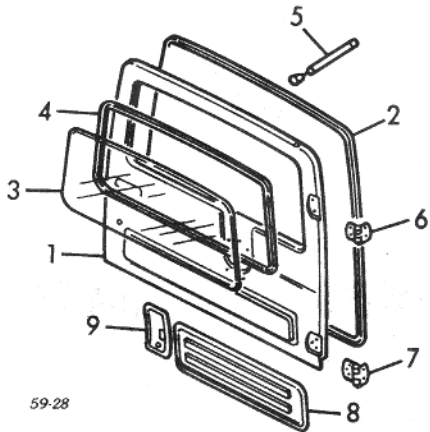

(Quarter Glass – Hard Top – Continuation)

NAGS			
Clear	R/L	FT04736CLN	
Blue	R/L	FT04736BTN	
2 Weatherstrip	R/L	84621-80101	
3 Bar, Window Guard	R/L	81111-83001	
4 Latch, Window	R/L	81430-80102	
Hinge, Window	R/L	81411-80101	

Rear Gate

Hard Top

1 Shell Gate	69100-83511
Adhesive "Suzuki"¶	77813-80002-27A
"5 Speed"	77841-80010
	¶Order by Application
2 Weather Strip (Body Side)	84681-82CA0
3 Glass, Rear Gate	
Suzuki	
Heated Tinted	84571-80102
Tinted Non-Heated	84571-80112
NAGS	
Heated	
Clear	FB03676CLN
Blue	FB03676BTN
Green	FB03676GTN
Non-Heated	FT01166
4 Weather Strip, Glass	84623-80100
5 Rod, Support	81860-80101
6 Hinge, Upper	69510-80111
7 Hinge, Lower	69520-80111
	#w/ Gate Removed
8 Cover, Rear Access	83771-80100
9 Cover, Lock Access	83772-80100
Latch	82530-80101
Striker, Latch	82660-80100
Cylinder w/ Key	77400-70812
	#w/ Lock Access Cover Removed
Handle, Outsider	828104-83000
	#w/ Rear Access Cover Removed
Handle, Inside Not Serviced	
Carrier, Spare Tire	83960-83501
	#Includes R&R Wheel & Tire Assembly
Cover, Vinyl	99980-29031