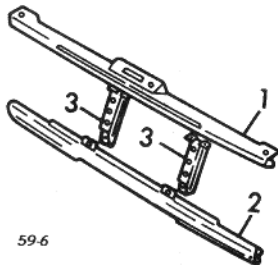

- 3 Gasket¶ R 36512-80000
- L 36522-80000
- 4 Bu1b¶ R/L 09471-12094

Included w/ Side Marker Lamp Assembly  
 #R&R One Side Complete, Included in R&R Fender

**Hood**

- 1 Panel, Hood 58300-51C01
- 2 Latch 82110-80014
- 3 Hook, Latch 58370-83000
- 4 Cable, Latch 82160-80011
- 5 Rod, Prop 72442-70A01
- 6 Clip, Prop Rod 09403-08313
- 7 Hinge, Hood R/L 58410-80010
- #R&R w/ Hood Removed
- 8 Spring, Pop-Up 09440-27007
- 9 Support, Spring 82171-80100
- 10 Cushion R/L 09320-06011

**Cooling**

- 1 Tie Bar, Upper
- To VIN J4235000 58100-83004
- From AN J4235001 58100-70A02
- 2 Tie Bar, Lower 58200-83002
- 3 Brace, Vertical
- To VIN J4235000 R/L 72411-83001
- From VIN J4235001 R/L 72411-82C00
- #Grille Removed, R&R Both .5