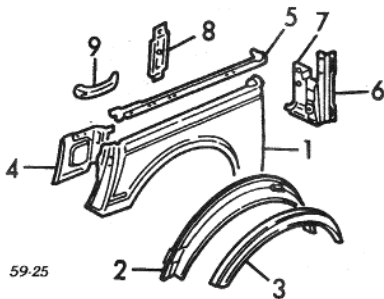

(Quarter Panel – Hard Top Sheet Metal – Continuation)

Dark Gray	R	77130-70A00-5WA
	L	77140-70A00-5WA
4 Pillar, Inner Lock	R	63231-80152
	L	63631-80152
5 Reinforcement, Pillar	R	64212-83000
	L	64612-83000
6 Panel, Inner	R	63210-80142
	L	63610-80132
7 Pillar, Rear Outer	R	64310-82CA0
	L	64710-80100
8 Pillar, Rear Inner	1986-1988 R	64310-82CA0
	L	64710-80100
	1989 R	63310-80111
	L	63710-80111
9 Handle, Assist	R/L	86200-66613-5ES
Reinforcement, Handle	R/L	64216-80140
Tape, Stripe - See Stripe Tape Section		
Striker	R/L	82610-85001

Hard Top Interior Trim

Panel, Trim¶			
JA Model	1986-1988 R	76110-80100-5GT	
	L	76120-80100-5GT	
JX Model	1986-1986 R	76110-83100-8FR	
	L	76120-83100-8FR	
JL Model	1989 R	76110-71A00-2WP	
	L	76120-71A00-2WP	

¶Order by Application

Sheet Metal - Convertible

Refinish Outer Panel	R/L
Add for Pillar	R/L
Add to Edge Panel	R/L
Refinish Flare	R/L
R&I Flare	R/L

1 Panel Assembly, Outer		
	1986-1988 R	64200-82C40
	L	64600-82C40
	1989 R	64200-82C40
	L	64600-82C40
	1990-1993 R	64200-82C40
	L	64600-82C40

	1994-1995 R	64200-82C40
	L	64600-82C40
2 Retainer, Flare¶	1986-1988 R	64240-83003
	L	64640-83003
	1989-1995 R	64240-70A10
	L	64640-70A10

¶Included w/ Outer Panel Assembly
#w/ Flare Removed

3 Flare, Fender		
	1986-1988¶	R 77130-83812-799
		L 77140-83812-799
	1989-95 (P)	R 64250-70A00
		L 64650-70A00

¶Silver Listed, Order by Application
(P) Painted to Match

Moulding, Fender/Flare		
	1989-1992	
	light Gray	R 77130-70A00-5VZ
		L 77140-70A00-5VZ
	Dark Gray	R 77130-70A00-5WA
		L 77140-70A00-5WA

	1993-1995 R	77130-70A00-5WA
	L	77140-70A00-5WA

4 Pillar, Inner Lock	R	63230-80041
	L	63630-80041
5 Reinforcement, Belt	R	64230-80492
	L	64630-80492
6 Pillar, Rear Outer	R	64311-80001
	L	64710-80001
7 Pillar, Rear Inner	R	63310-80001
	L	63710-80001
8 Reinforcement	R	64235-80001
	L	64635-80001
9 Handle, Assist	1986-1991 R/L	85200-66813-5ES

Stripe - See Stripe Tape Section		
Striker	R/L	82610-84C01

Interior Trim - Convertible

Panel, Trim¶	R	76110-83000-5GT
	L	78120-50C10-5GT

¶Black listed, Order by Application