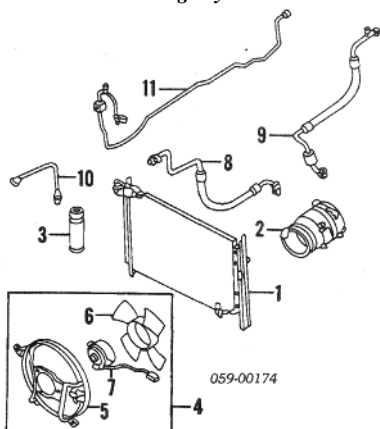

Air Conditioning/Heater

Note: R&R/R&I Does Not Include Recover, Evacuate and Recharge System.

1 Condenser	1986-1994	95310-83021
	1995	95310-81C60
	<i>#w/ Grille Removed, Deduct .3</i>	
2 Compressor Assembly	1986-1994	95200-83080
	1995	95200-67A20
Compressor¶	1986-1994	95230-83000
	1995	95230-67A40
Clutch, Magnetic¶	1986-1994	95210-82005
	1995	95210-67A20
	<i>¶Included w/ Compressor Assembly</i>	
	<i>#R&R Complete</i>	
3 Receiver/Drier	1986-1994	95330-80020
	1995	95330-71B10
4 Fan Motor & Shroud Assembly	1986-1994	95520.70A50
	1995	95520-81C00
5 Shroud¶	1986-1994	95522-83000
	1995	NA
6 Fan¶	1986-1994	95525-83000
	1995	N.A.
7 Motor¶	1986	95521-70A50
	1988	
	To VIN J4235000	95521-70A50
	From VIN J4235001	95521-70A50
	1989-1994	95521-70A50
	1995	N.A.
	<i>Included w/ Fan Motor & Shroud Assembly</i>	
	<i>#R&R Complete, w/ Condenser Removed Deduct .5</i>	
Evaporator Assembly	1986-1994	95400-83020
	1995	95400-81C60
Core, Evaporator¶	1986-1994	95411-83020
	1995	95411-81C60
Case, Evaporator Upper¶		95432-83020
	<i>#R&R Complete</i>	
Case, Evaporator Lower¶		95431-83020
Valve, Expansion¶	1986-1994	95350-82000

1995 95431-50G00
¶included w/ Evaporator Assembly
#R&R Complete, w/ Evaporator Core Removed Deduct .6

8 Hose, Compressor/Condenser	1986-1994	95720-83020
	1995	95720-81C60
9 Hose, Compressor/Evaporator	1986-1994	95710-70A50
	1995	95710-81C60
	<i>#R&R Both 1.6</i>	
Belt, Drive	1986-1994	95141-83000
	1995	95141-83000
10 Pipe, Condense/Drier	1986-1994	95751-83020
	1995	95731-81C60
11 Pipe, Drier/Evaporator	1986-1994	95741-70A50
	1995	95732-81C60