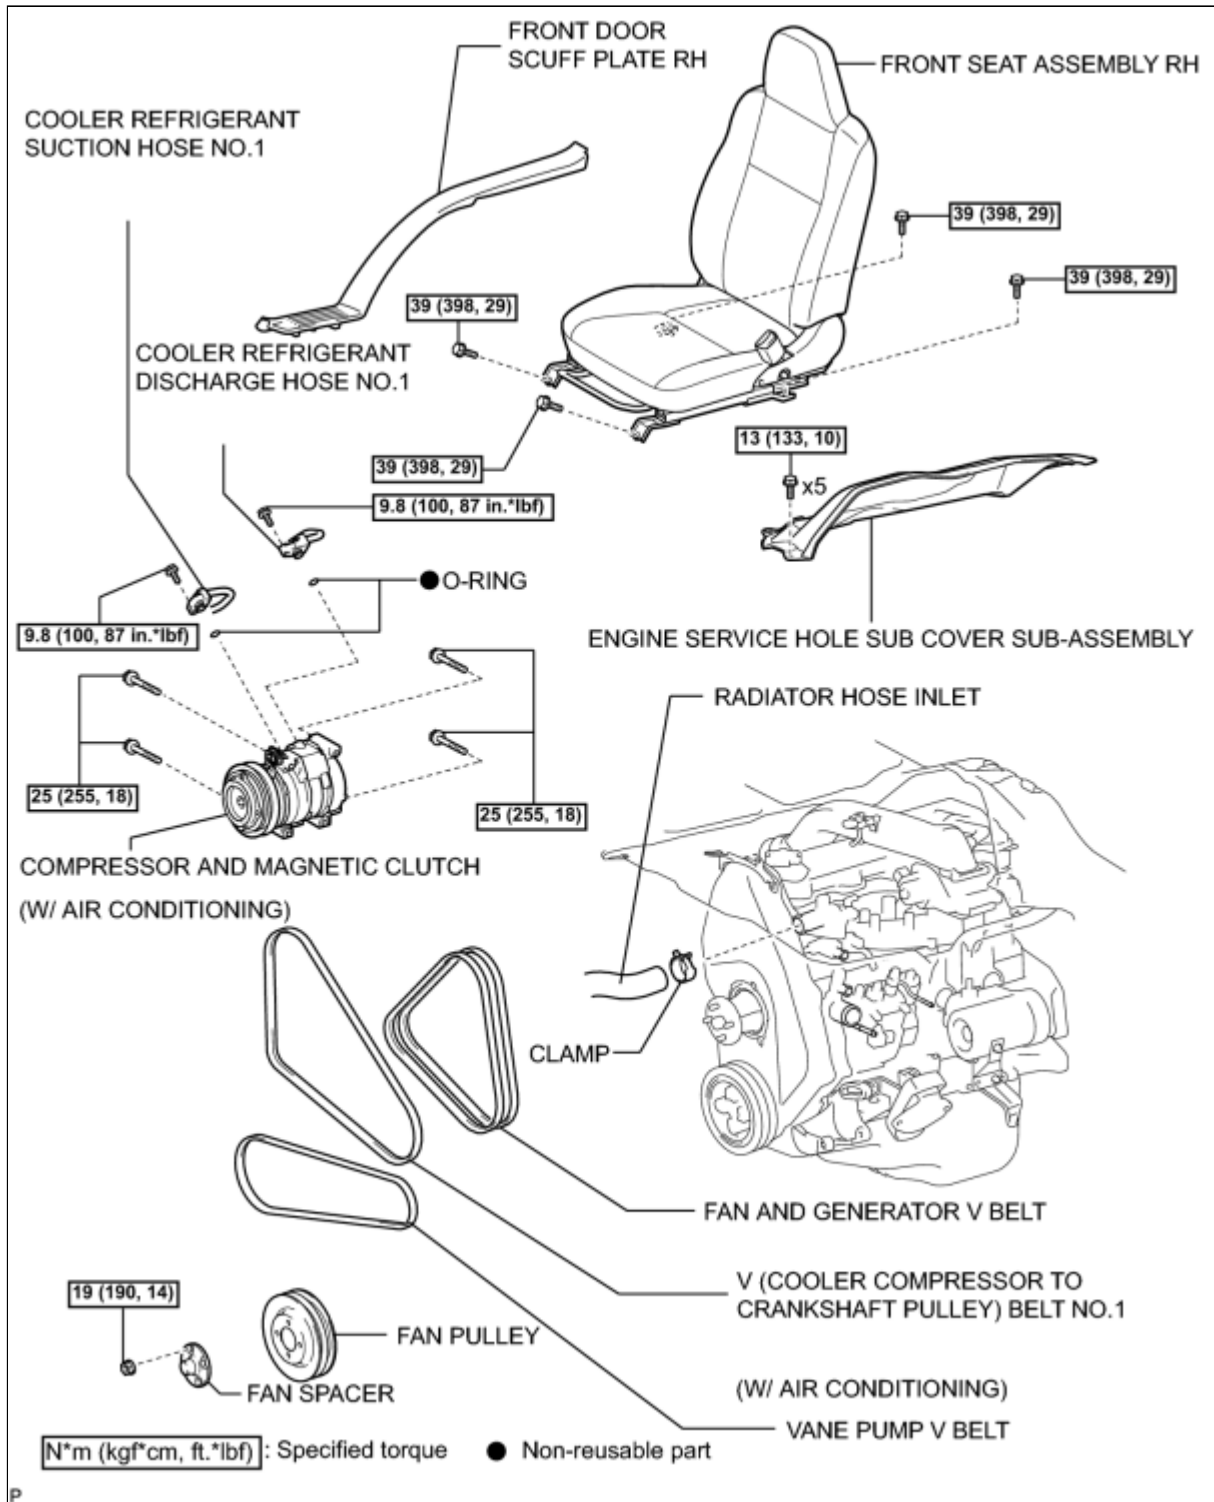

Last Modified: 9-29-2009	5.6 K	From: 200501
Model Year: 2006	Model: Hiace	Doc ID: RM00000123C000X
Title: 5L-E ENGINE MECHANICAL: CAMSHAFT: COMPONENTS (2006-2010 Hiace)		

[COMPONENTS](#)

[ILLUSTRATION](#)

ILLUSTRATION

ILLUSTRATION