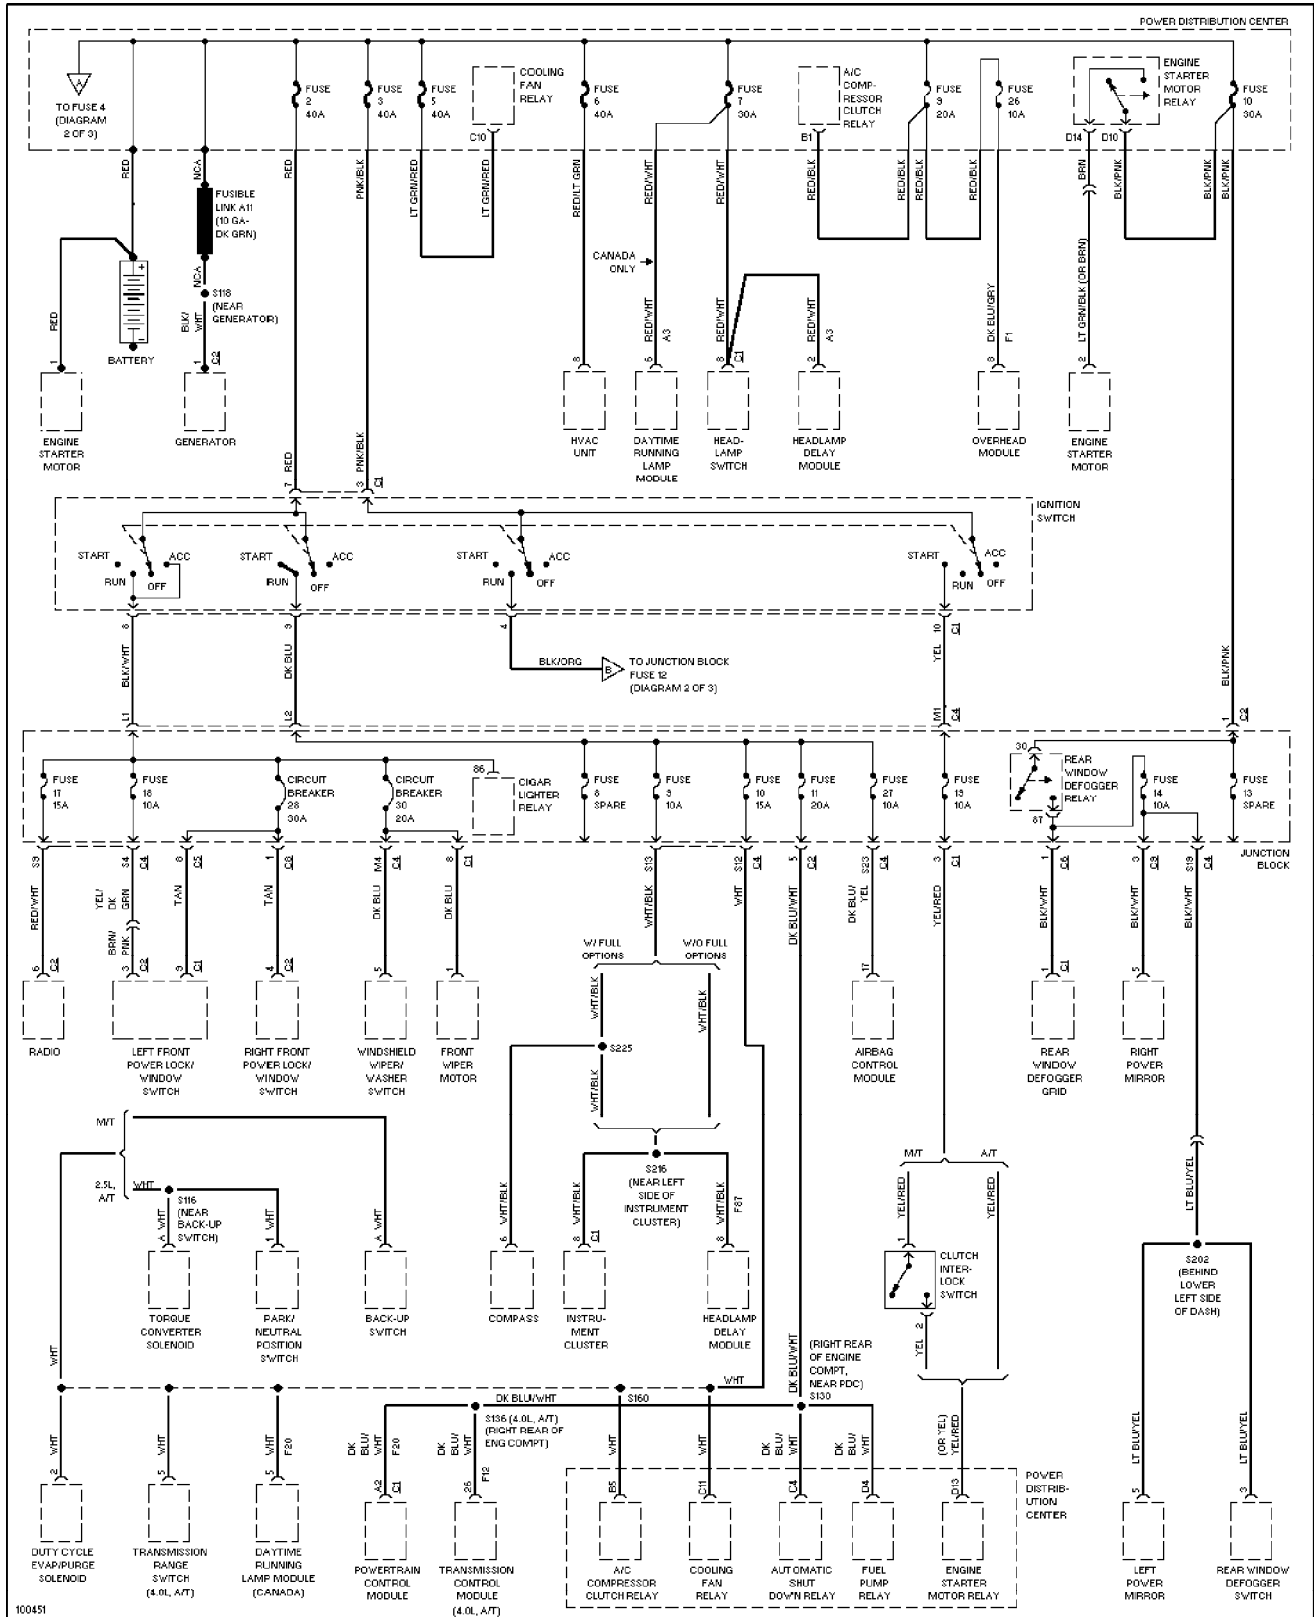

Horn Circuit (p. 22)

1998 Jeep Cherokee

SYSTEM WIRING DIAGRAMS

Instrument Cluster Circuit (p. 23)

1998 Jeep Cherokee

SYSTEM WIRING DIAGRAMS

Overhead Console Circuit (p. 24)

1998 Jeep Cherokee

SYSTEM WIRING DIAGRAMS

Interior Light Circuit (p. 25)

1998 Jeep Cherokee

SYSTEM WIRING DIAGRAMS

Power Distribution Circuit (1 of 3) (p. 26)

1998 Jeep Cherokee

SYSTEM WIRING DIAGRAMS

Power Distribution Circuit (2 of 3) (p. 27)