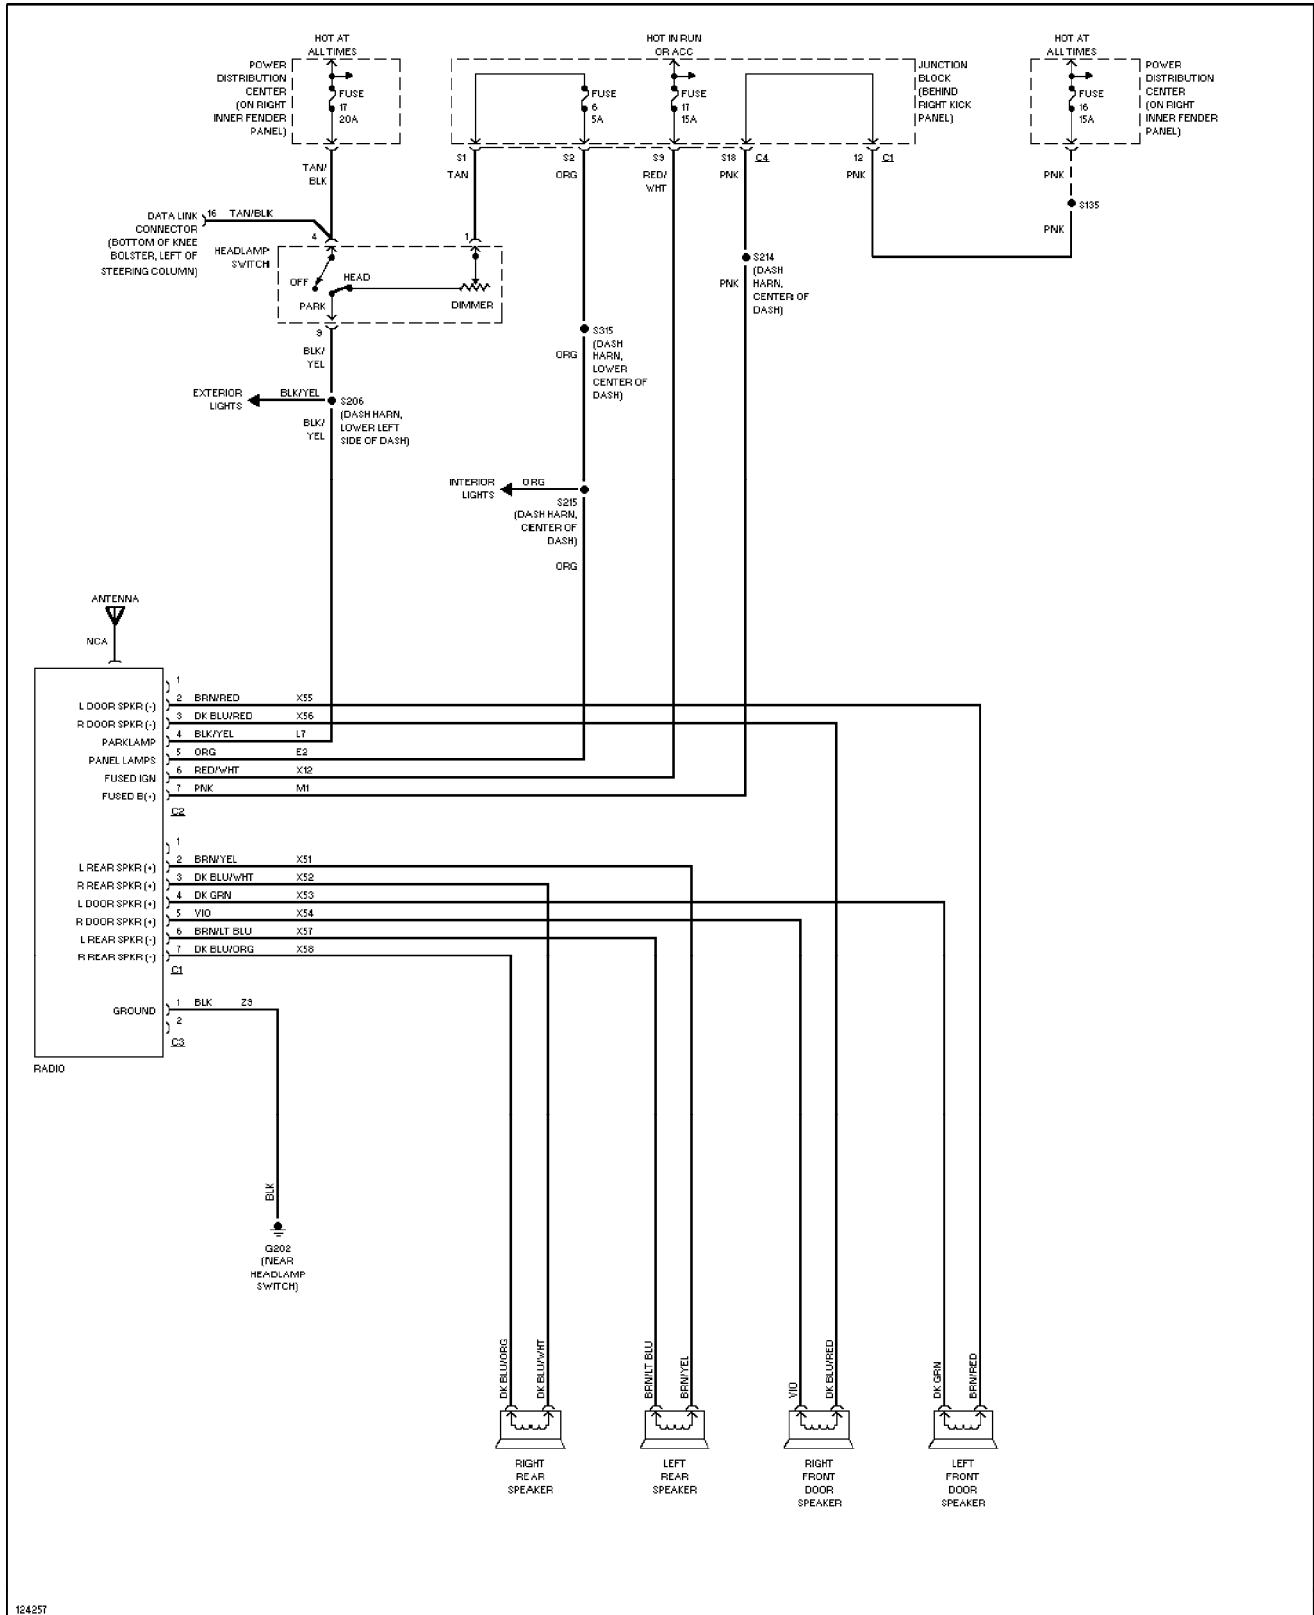

1998 Jeep Cherokee

SYSTEM WIRING DIAGRAMS

Power Seat Circuits (p. 31)

1998 Jeep Cherokee

SYSTEM WIRING DIAGRAMS

Power Window Circuit (p. 32)

1998 Jeep Cherokee

SYSTEM WIRING DIAGRAMS

Radio Circuits, W/ Amplifier (p. 33)

1998 Jeep Cherokee

SYSTEM WIRING DIAGRAMS

Radio Circuits, W/O Amplifier (p. 34)

1998 Jeep Cherokee

SYSTEM WIRING DIAGRAMS

Shift Interlock Circuit (p. 35)

1998 Jeep Cherokee

SYSTEM WIRING DIAGRAMS

2.5L, Starting Circuit (p. 36)

1998 Jeep Cherokee

SYSTEM WIRING DIAGRAMS

Charging Circuit (p. 37)

1998 Jeep Cherokee

SYSTEM WIRING DIAGRAMS

4.0L, Starting Circuit (p. 38)