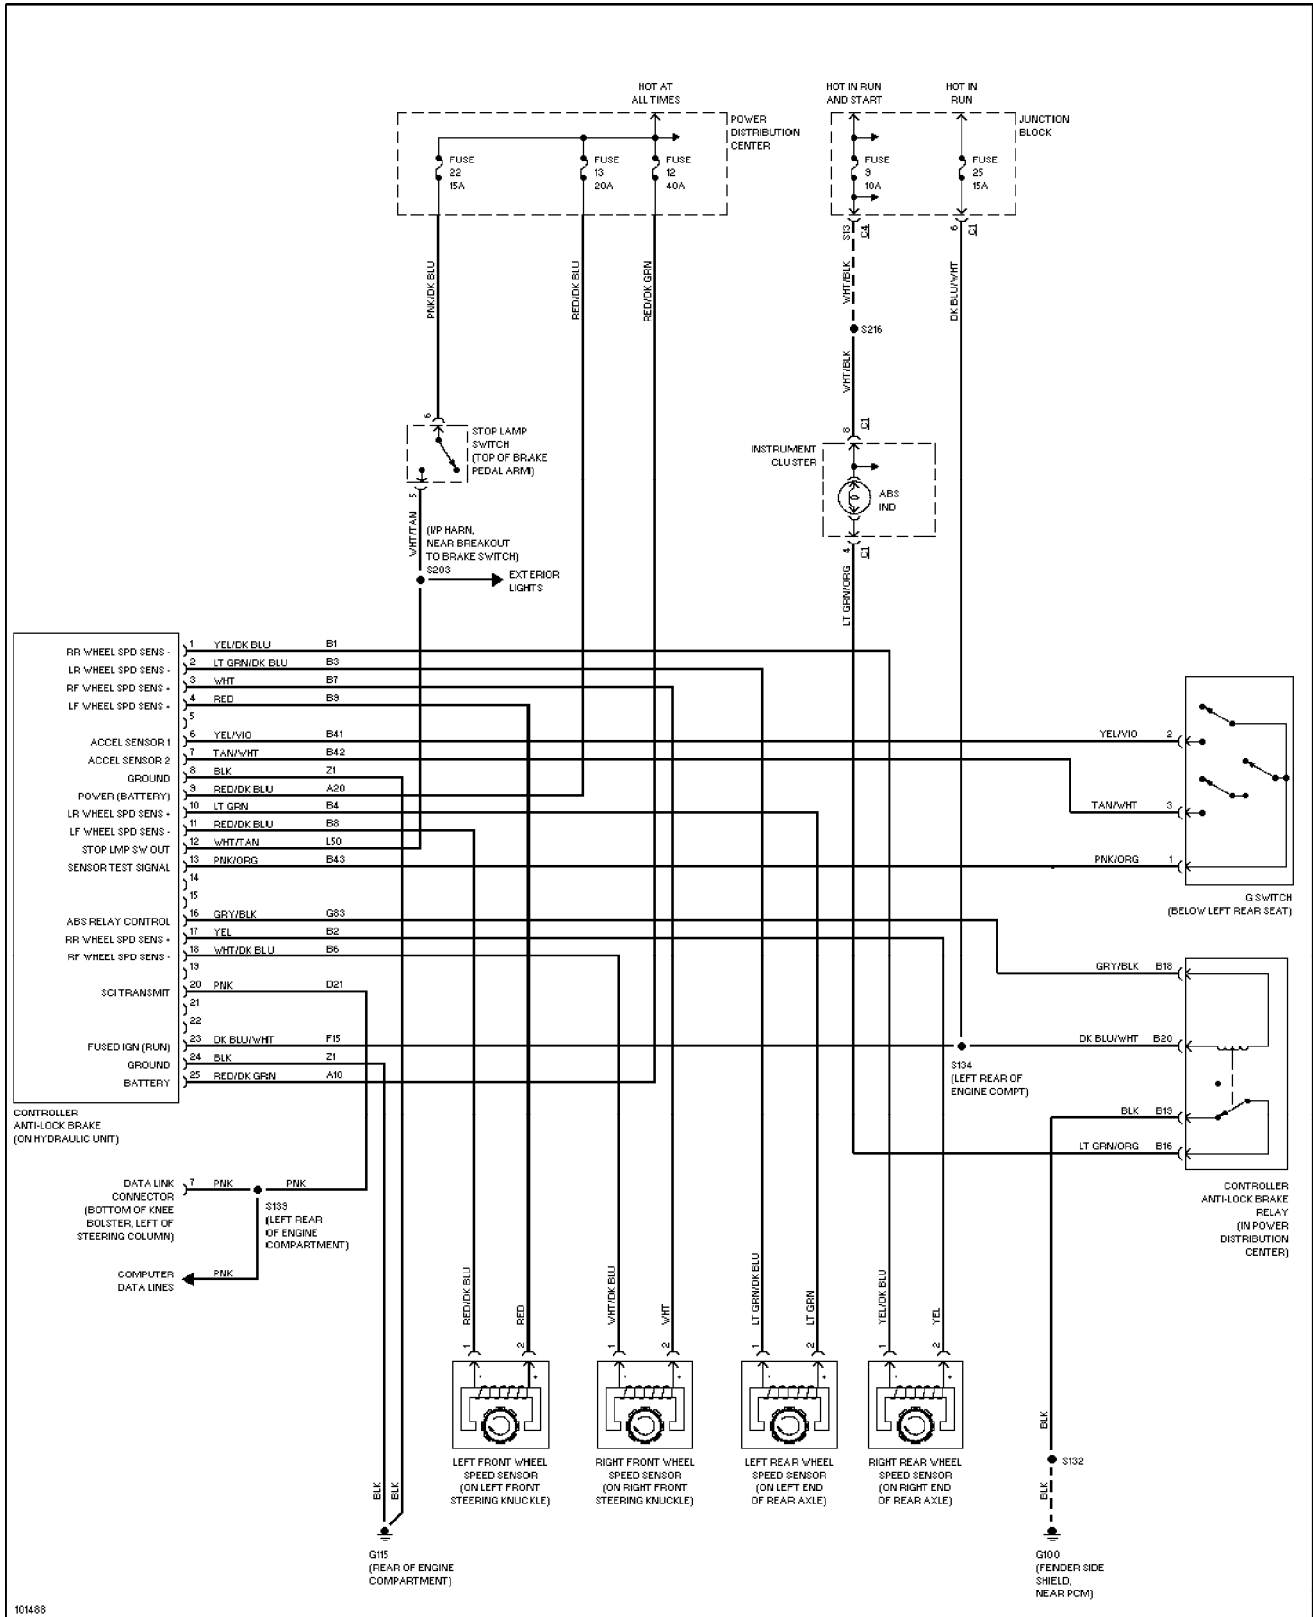

SYSTEM WIRING DIAGRAMS

A/C Circuit

1998 Jeep Cherokee

cdr@wp.pl

SYSTEM WIRING DIAGRAMS

Heater Circuit (p. 2)

1998 Jeep Cherokee

SYSTEM WIRING DIAGRAMS

Anti-lock Brake Circuits (p. 3)

1998 Jeep Cherokee

SYSTEM WIRING DIAGRAMS

Anti-theft Circuit (p. 4)

1998 Jeep Cherokee

SYSTEM WIRING DIAGRAMS

Computer Data Lines (p. 5)

1998 Jeep Cherokee