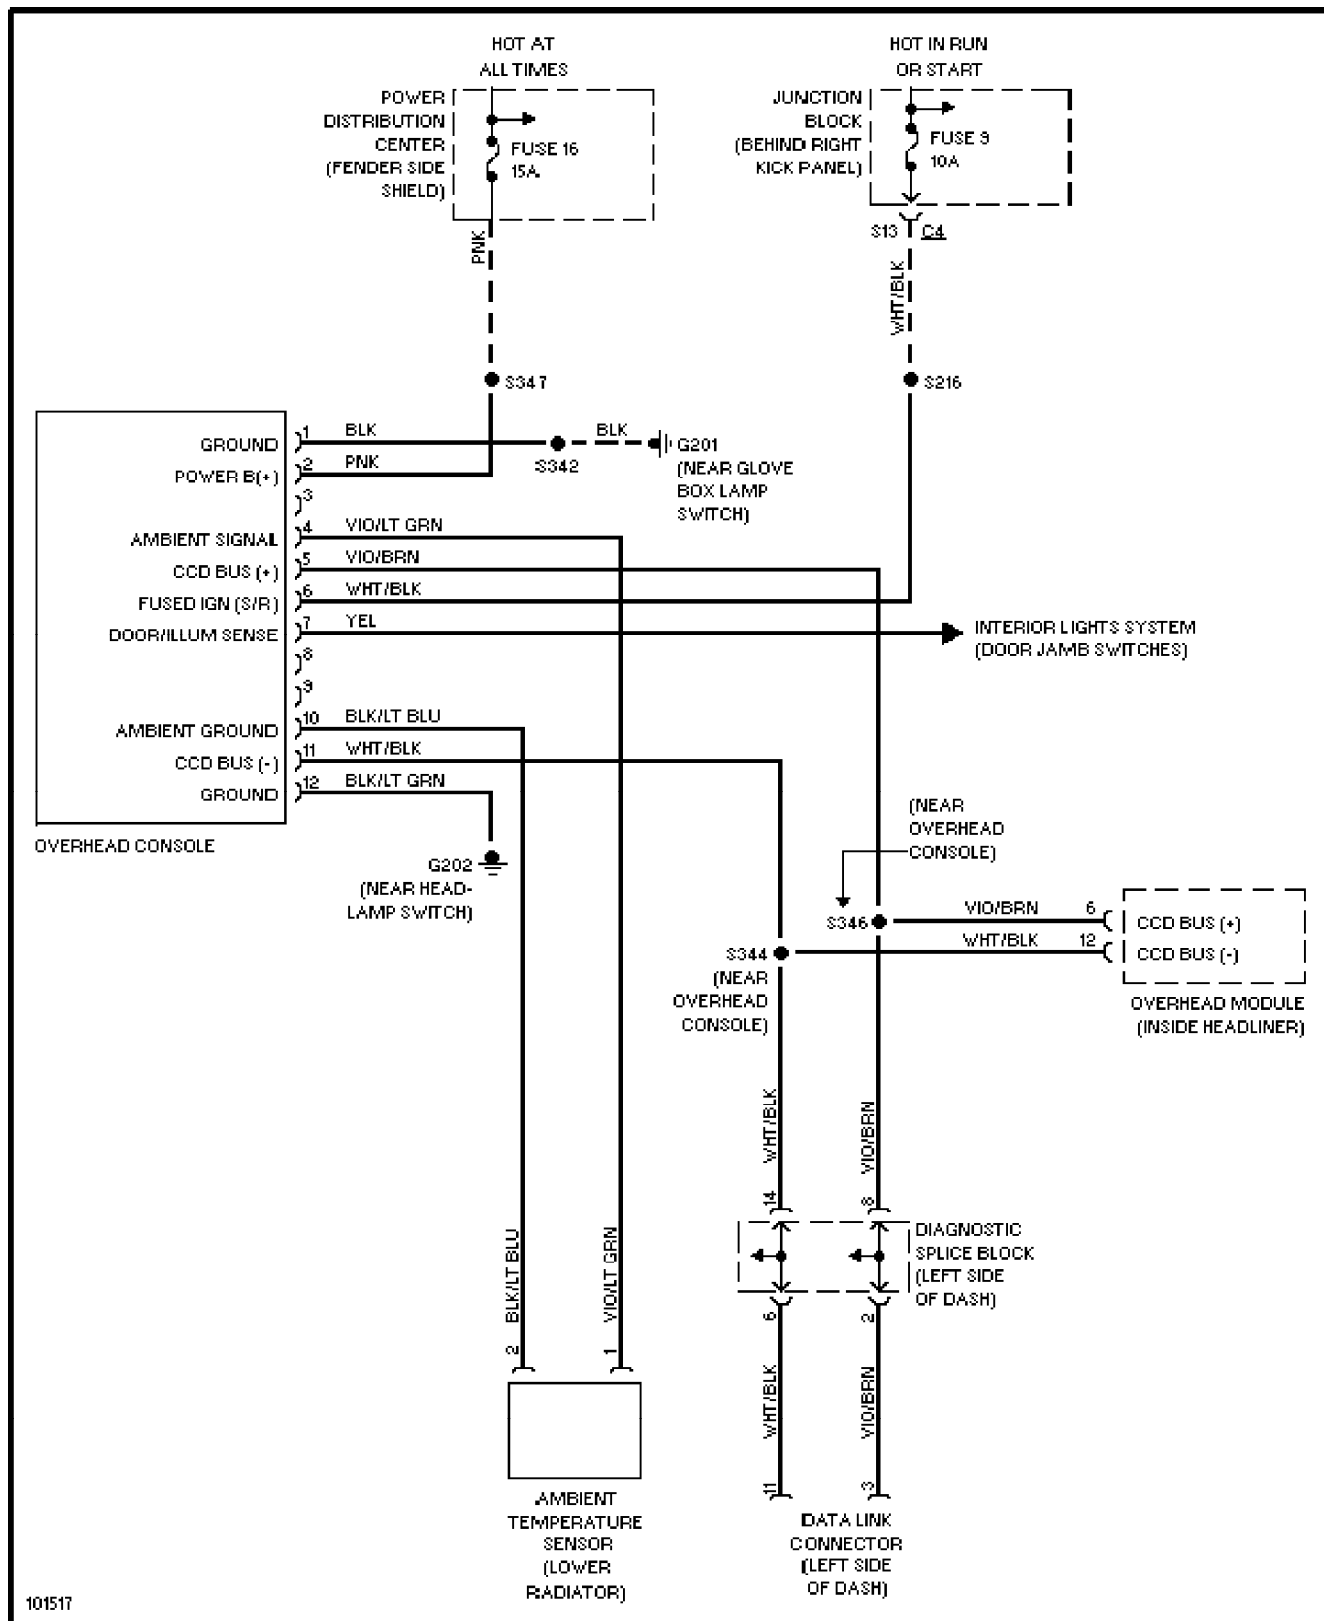

1998 Jeep Cherokee

SYSTEM WIRING DIAGRAMS

Headlamps/Fog Lamps Circuit, W/ DRL (p. 20)

1998 Jeep Cherokee

SYSTEM WIRING DIAGRAMS

Headlamps/Fog Lamps Circuit, W/O DRL (p. 21)

1998 Jeep Cherokee

SYSTEM WIRING DIAGRAMS

Horn Circuit (p. 22)

1998 Jeep Cherokee

SYSTEM WIRING DIAGRAMS

Instrument Cluster Circuit (p. 23)

1998 Jeep Cherokee

SYSTEM WIRING DIAGRAMS

Overhead Console Circuit (p. 24)

1998 Jeep Cherokee

SYSTEM WIRING DIAGRAMS

Interior Light Circuit (p. 25)

1998 Jeep Cherokee

SYSTEM WIRING DIAGRAMS

Power Distribution Circuit (1 of 3) (p. 26)

1998 Jeep Cherokee

SYSTEM WIRING DIAGRAMS

Power Distribution Circuit (2 of 3) (p. 27)