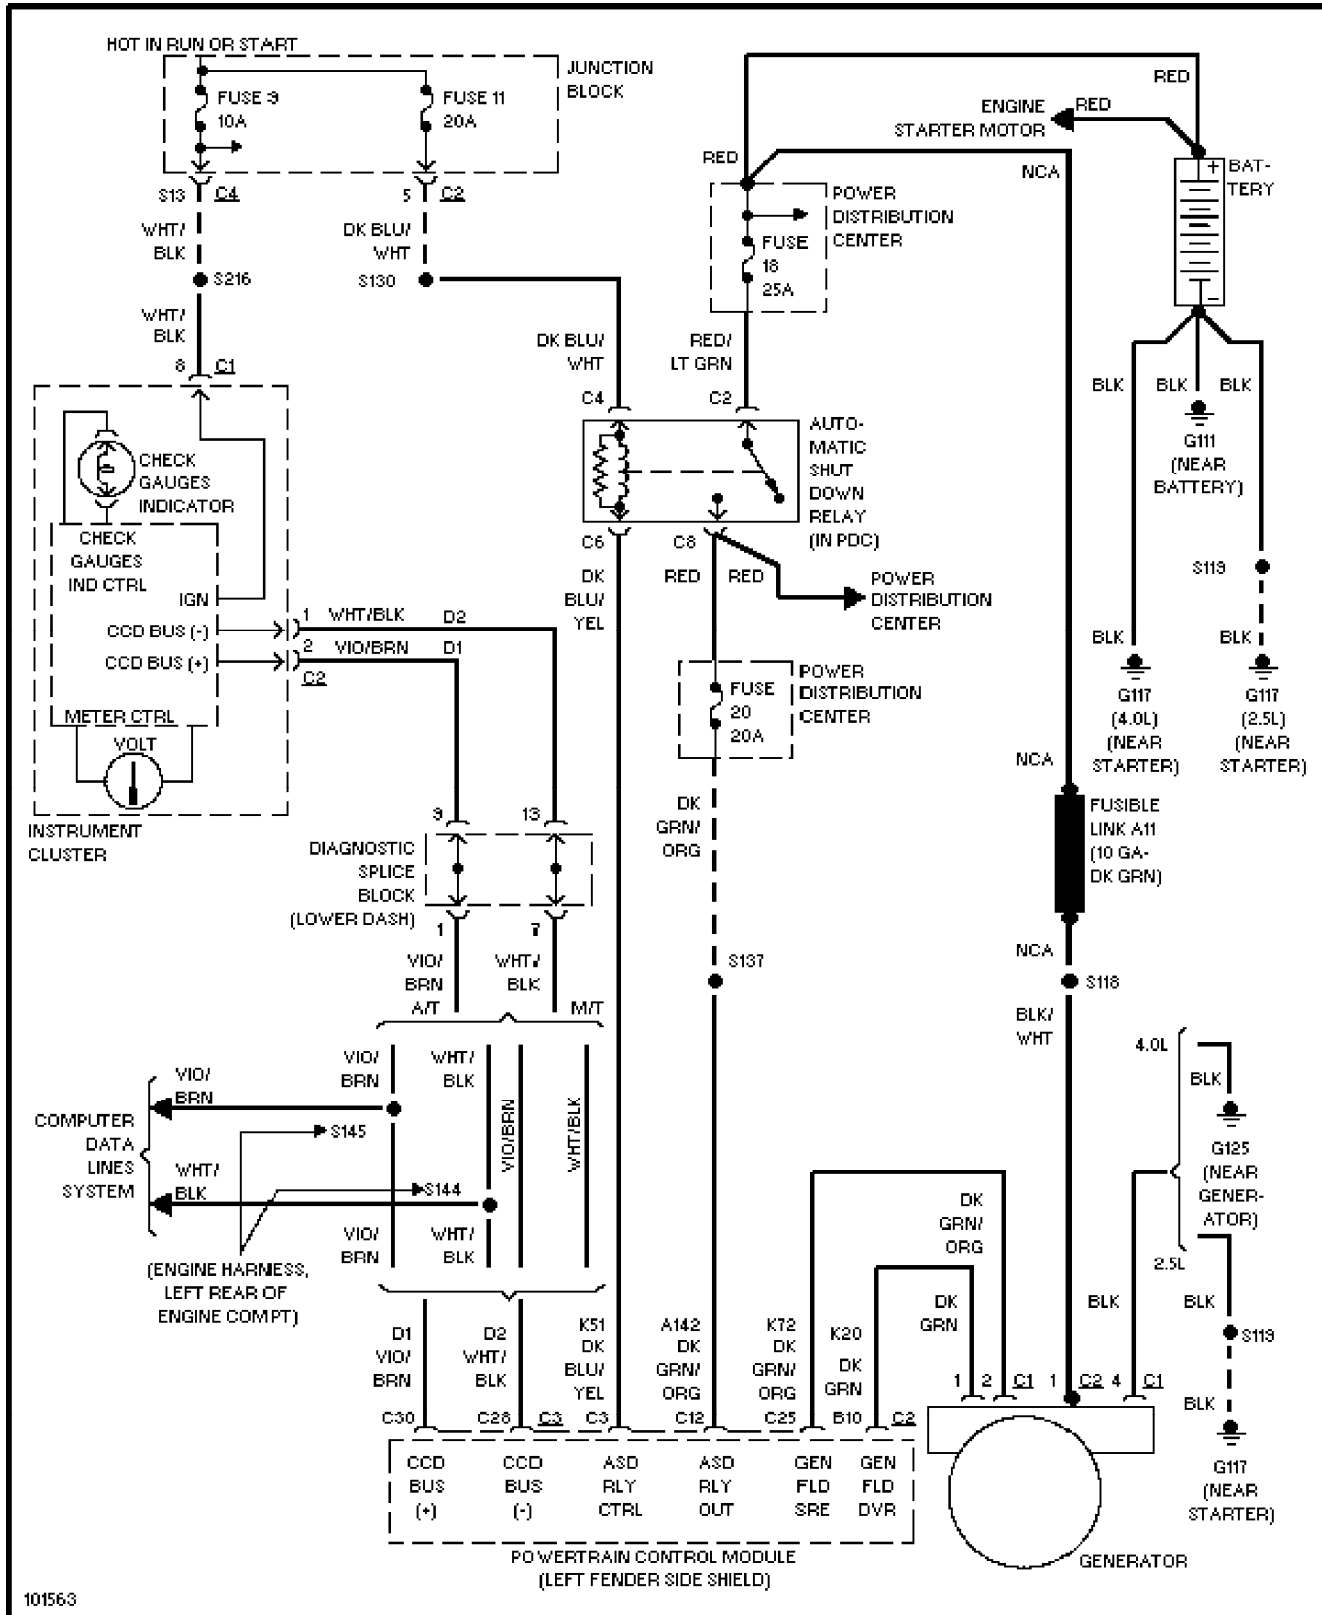

SYSTEM WIRING DIAGRAMS

2.5L, Starting Circuit (p. 36)

1998 Jeep Cherokee

SYSTEM WIRING DIAGRAMS

Charging Circuit (p. 37)

1998 Jeep Cherokee

SYSTEM WIRING DIAGRAMS

4.0L, Starting Circuit (p. 38)