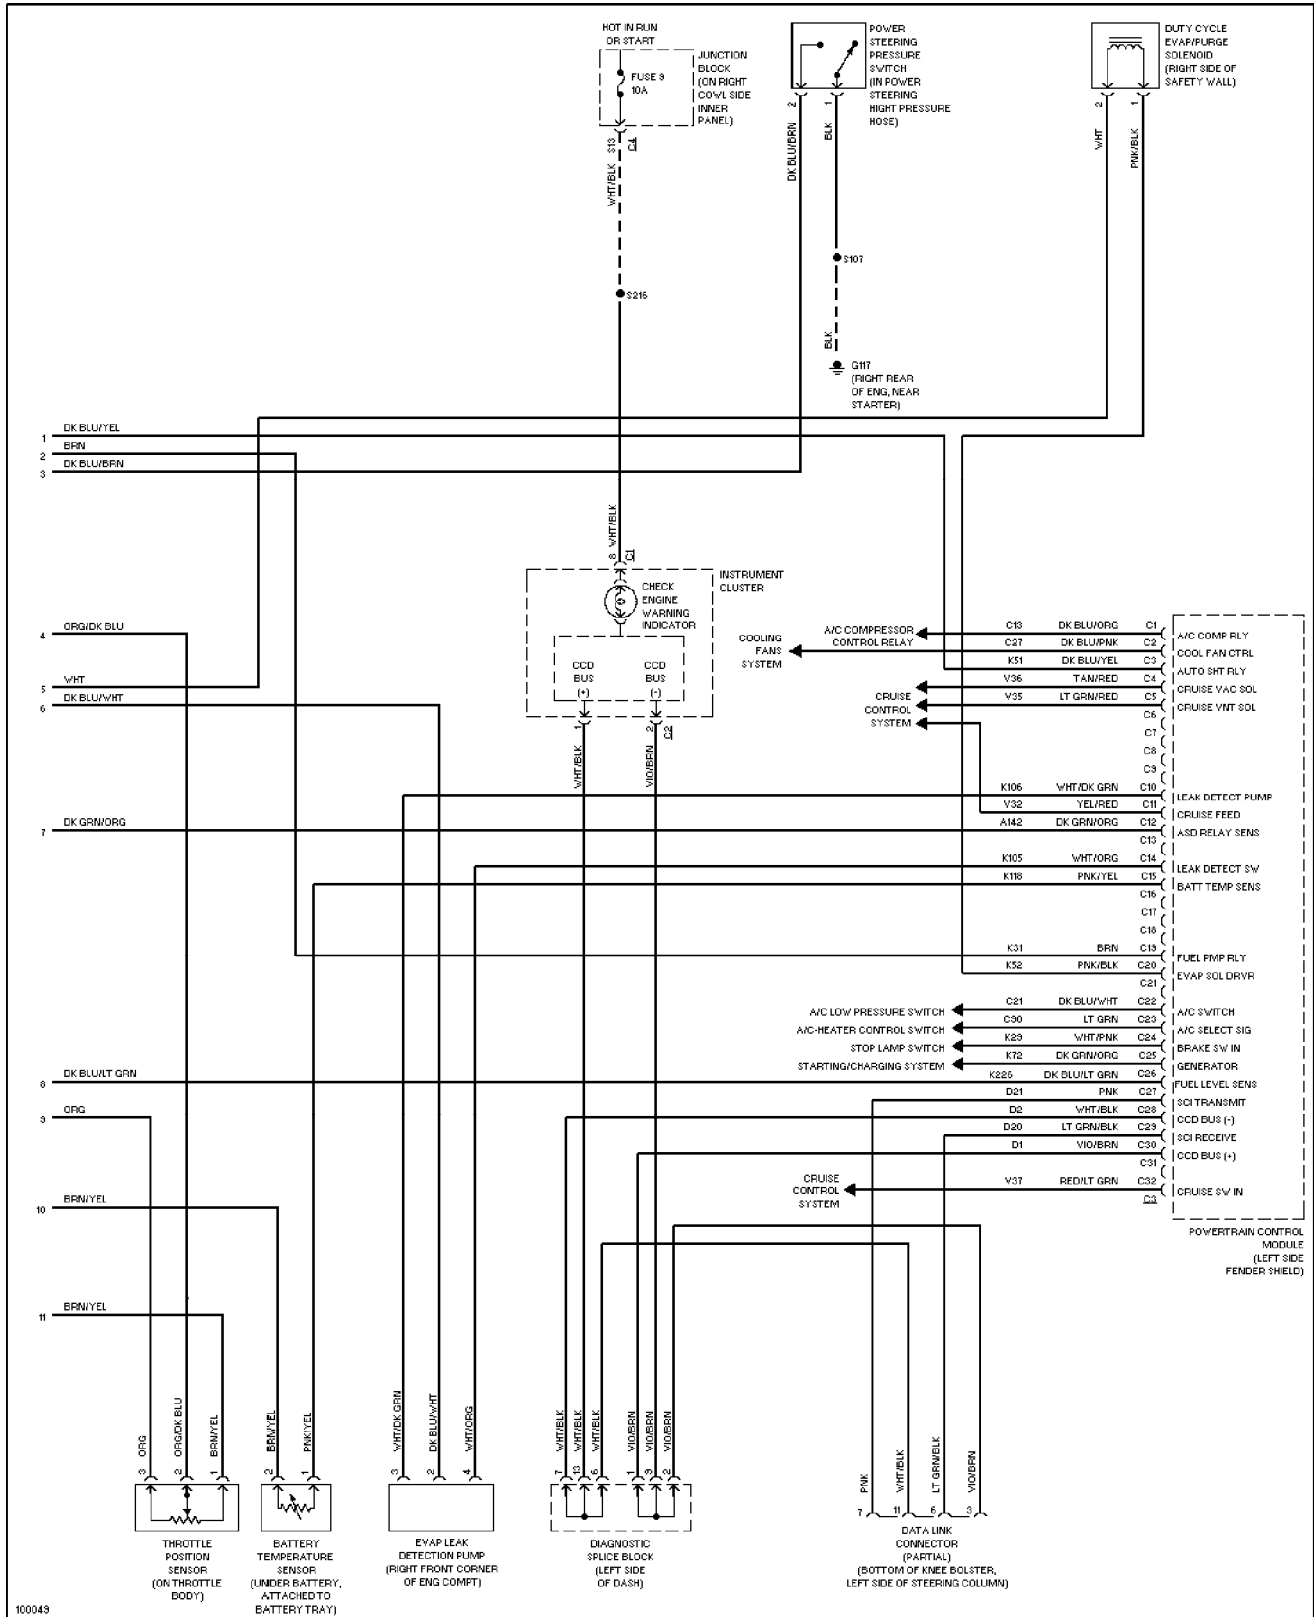

SYSTEM WIRING DIAGRAMS

2.5L, Engine Performance Circuits (3 of 3) (p. 11)

1998 Jeep Cherokee