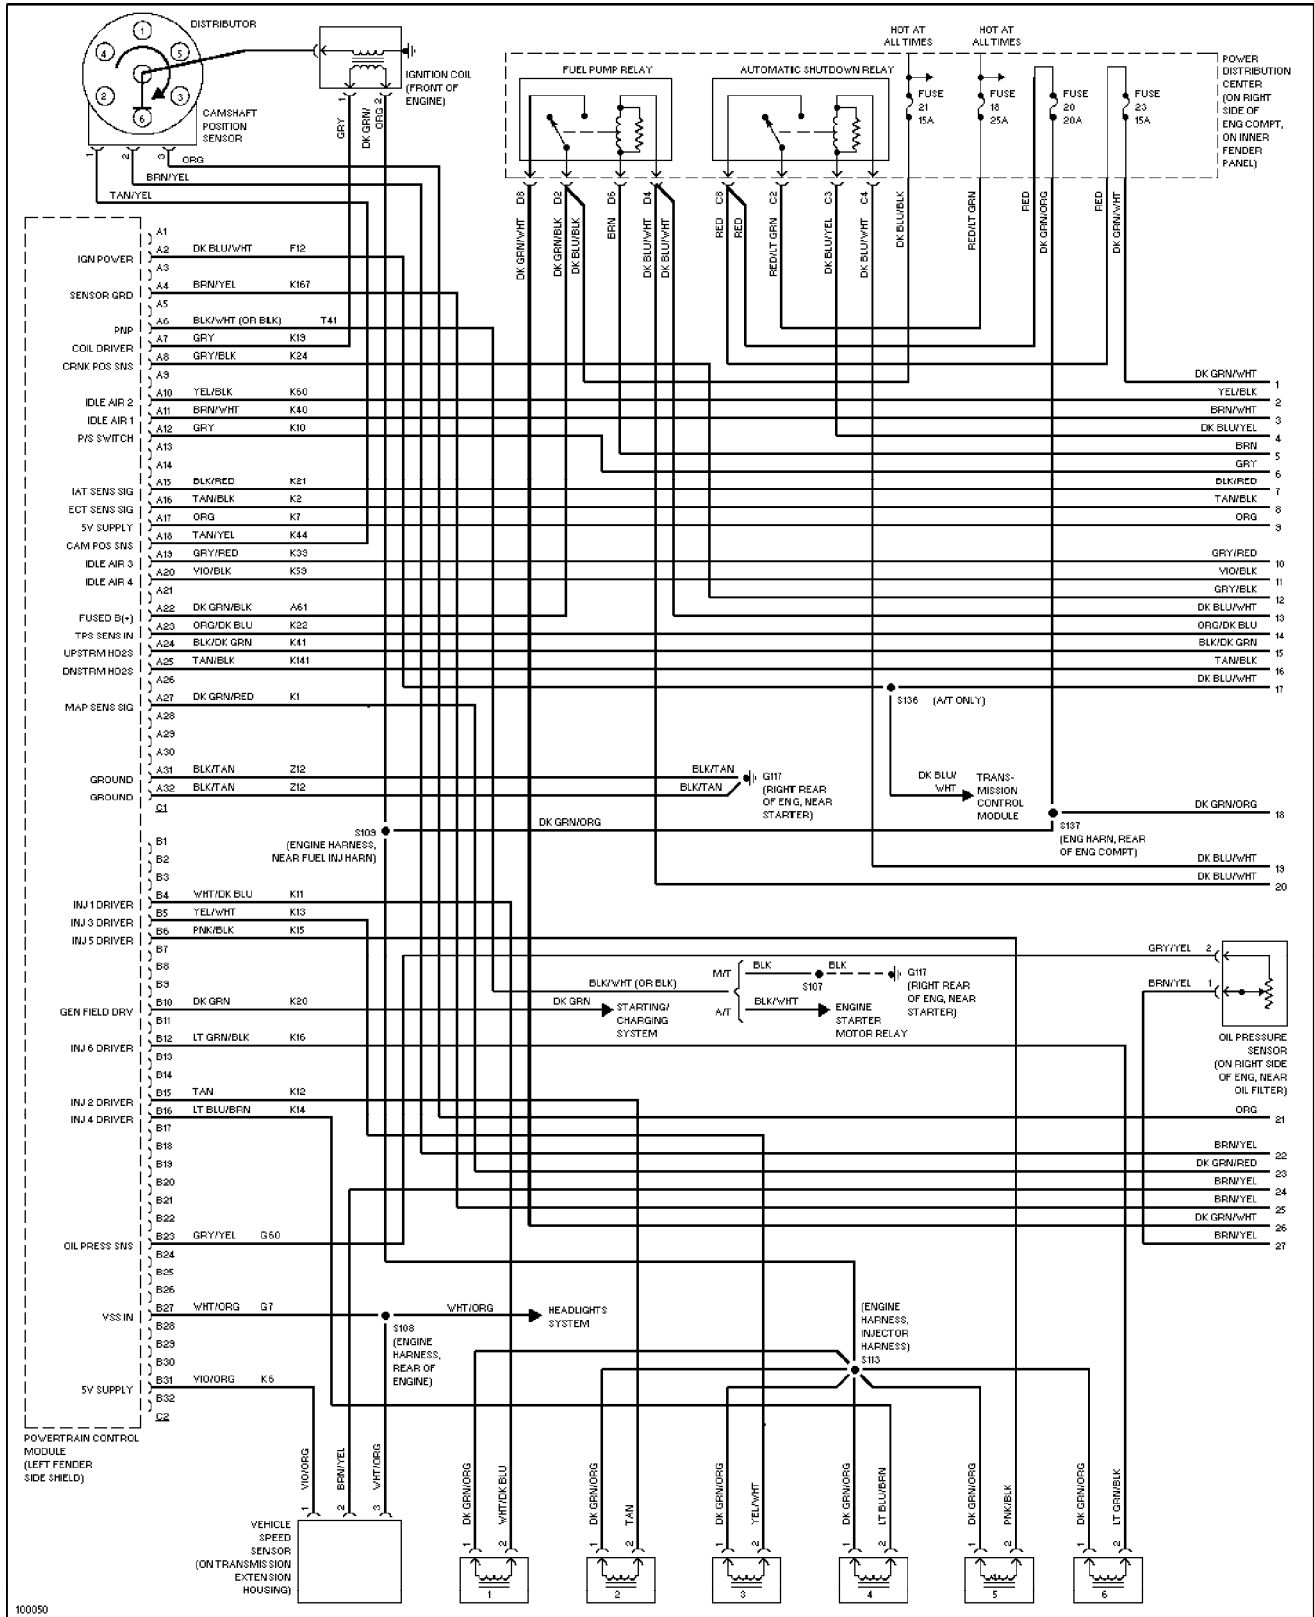

2.5L, Engine Performance Circuits (3 of 3) (p. 11)

1998 Jeep Cherokee

SYSTEM WIRING DIAGRAMS

4.0L, Engine Performance Circuits (1 of 3) (p. 12)

1998 Jeep Cherokee

SYSTEM WIRING DIAGRAMS

4.0L, Engine Performance Circuits (2 of 3) (p. 13)

1998 Jeep Cherokee

SYSTEM WIRING DIAGRAMS

Back-up Lamps Circuit (p. 15)

1998 Jeep Cherokee

SYSTEM WIRING DIAGRAMS

Exterior Lamps Circuit, W/ Trailer Tow (p. 16)

1998 Jeep Cherokee

SYSTEM WIRING DIAGRAMS