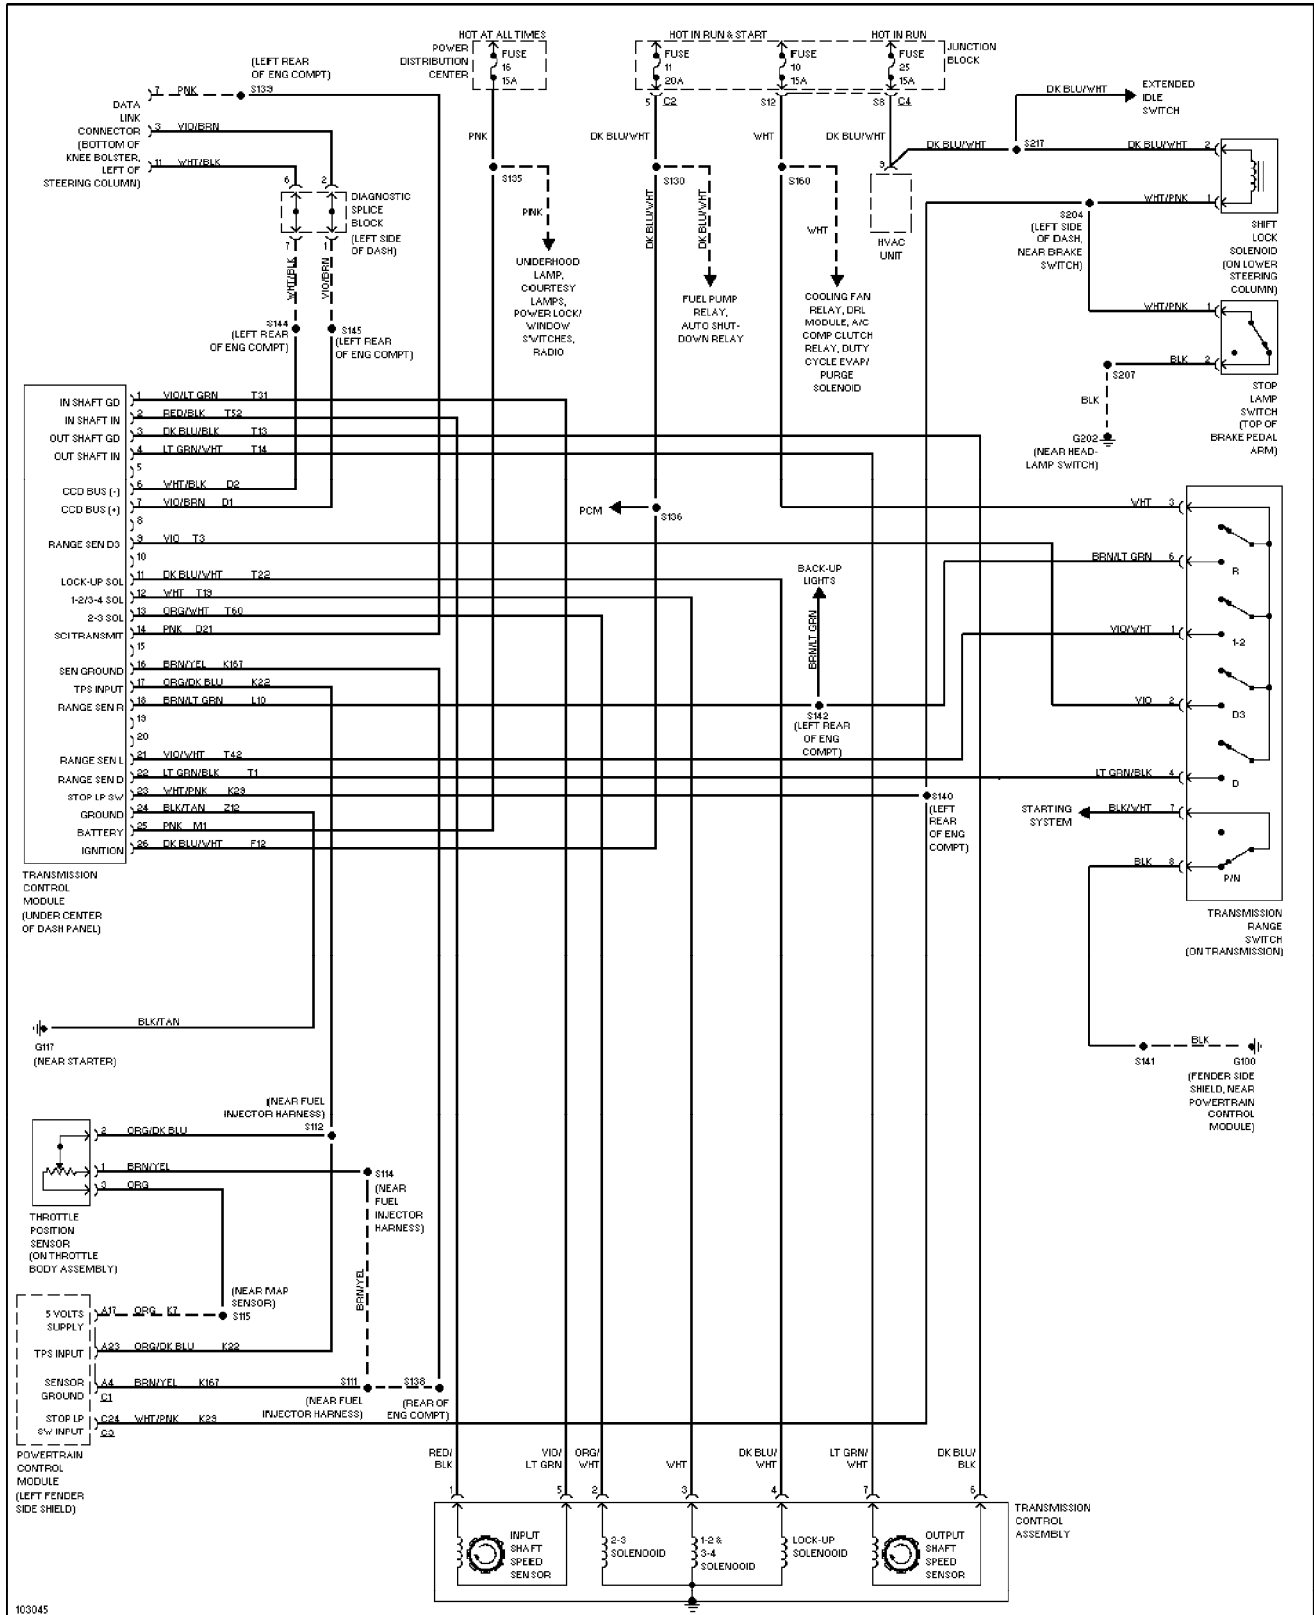

2.5L, Transmission Circuit (p. 41)

1998 Jeep Cherokee

103046

SYSTEM WIRING DIAGRAMS

4.0L, Transmission Circuit (p. 42)

1998 Jeep Cherokee

SYSTEM WIRING DIAGRAMS

Warning System Circuits (p. 43)

1998 Jeep Cherokee

SYSTEM WIRING DIAGRAMS

Front Wiper/Washer Circuit (p. 44)

1998 Jeep Cherokee

SYSTEM WIRING DIAGRAMS

Rear Wiper/Washer Circuit (p. 45)

1998 Jeep Cherokee