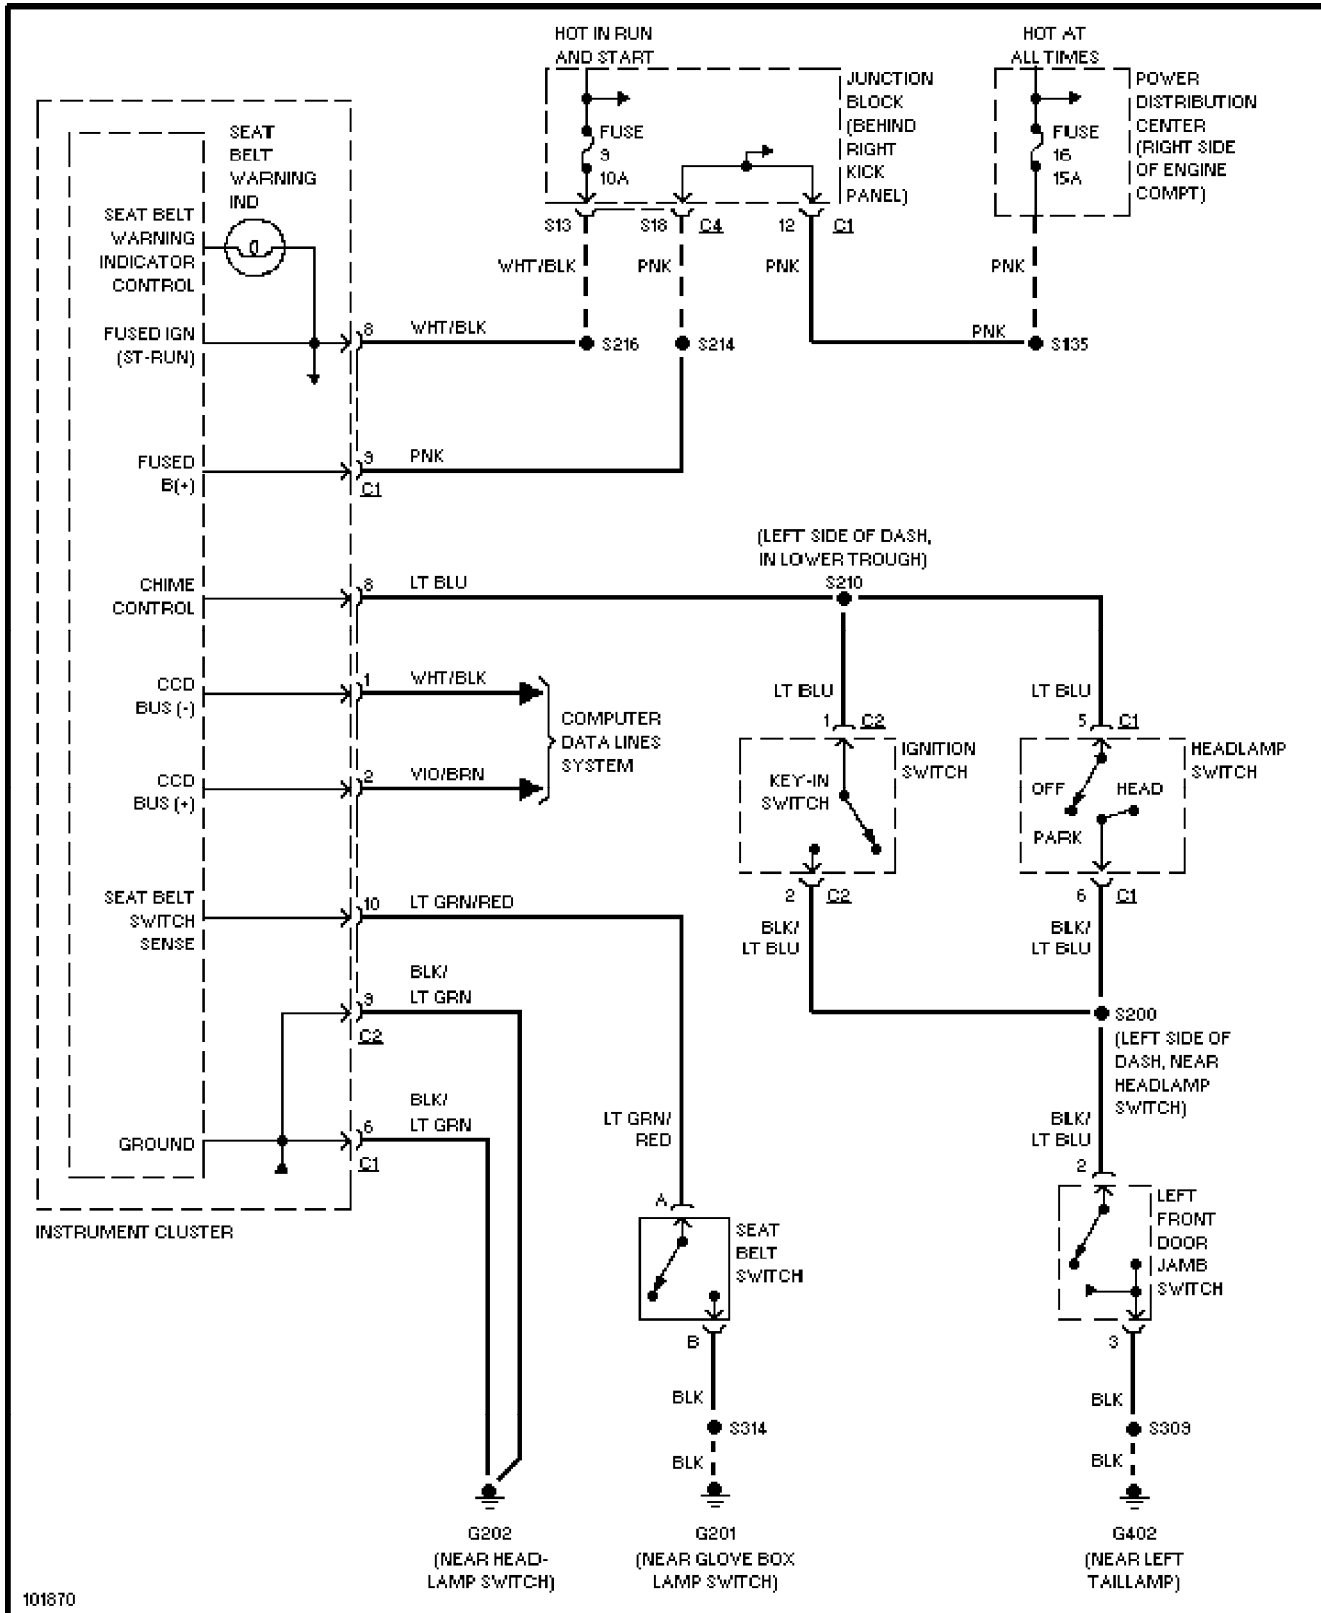

2.5L, Transmission Circuit (p. 41)

1998 Jeep Cherokee

103046

SYSTEM WIRING DIAGRAMS

4.0L, Transmission Circuit (p. 42)

1998 Jeep Cherokee

SYSTEM WIRING DIAGRAMS

Warning System Circuits (p. 43)

1998 Jeep Cherokee

SYSTEM WIRING DIAGRAMS

Front Wiper/Washer Circuit (p. 44)

1998 Jeep Cherokee

SYSTEM WIRING DIAGRAMS

Rear Wiper/Washer Circuit (p. 45)

1998 Jeep Cherokee