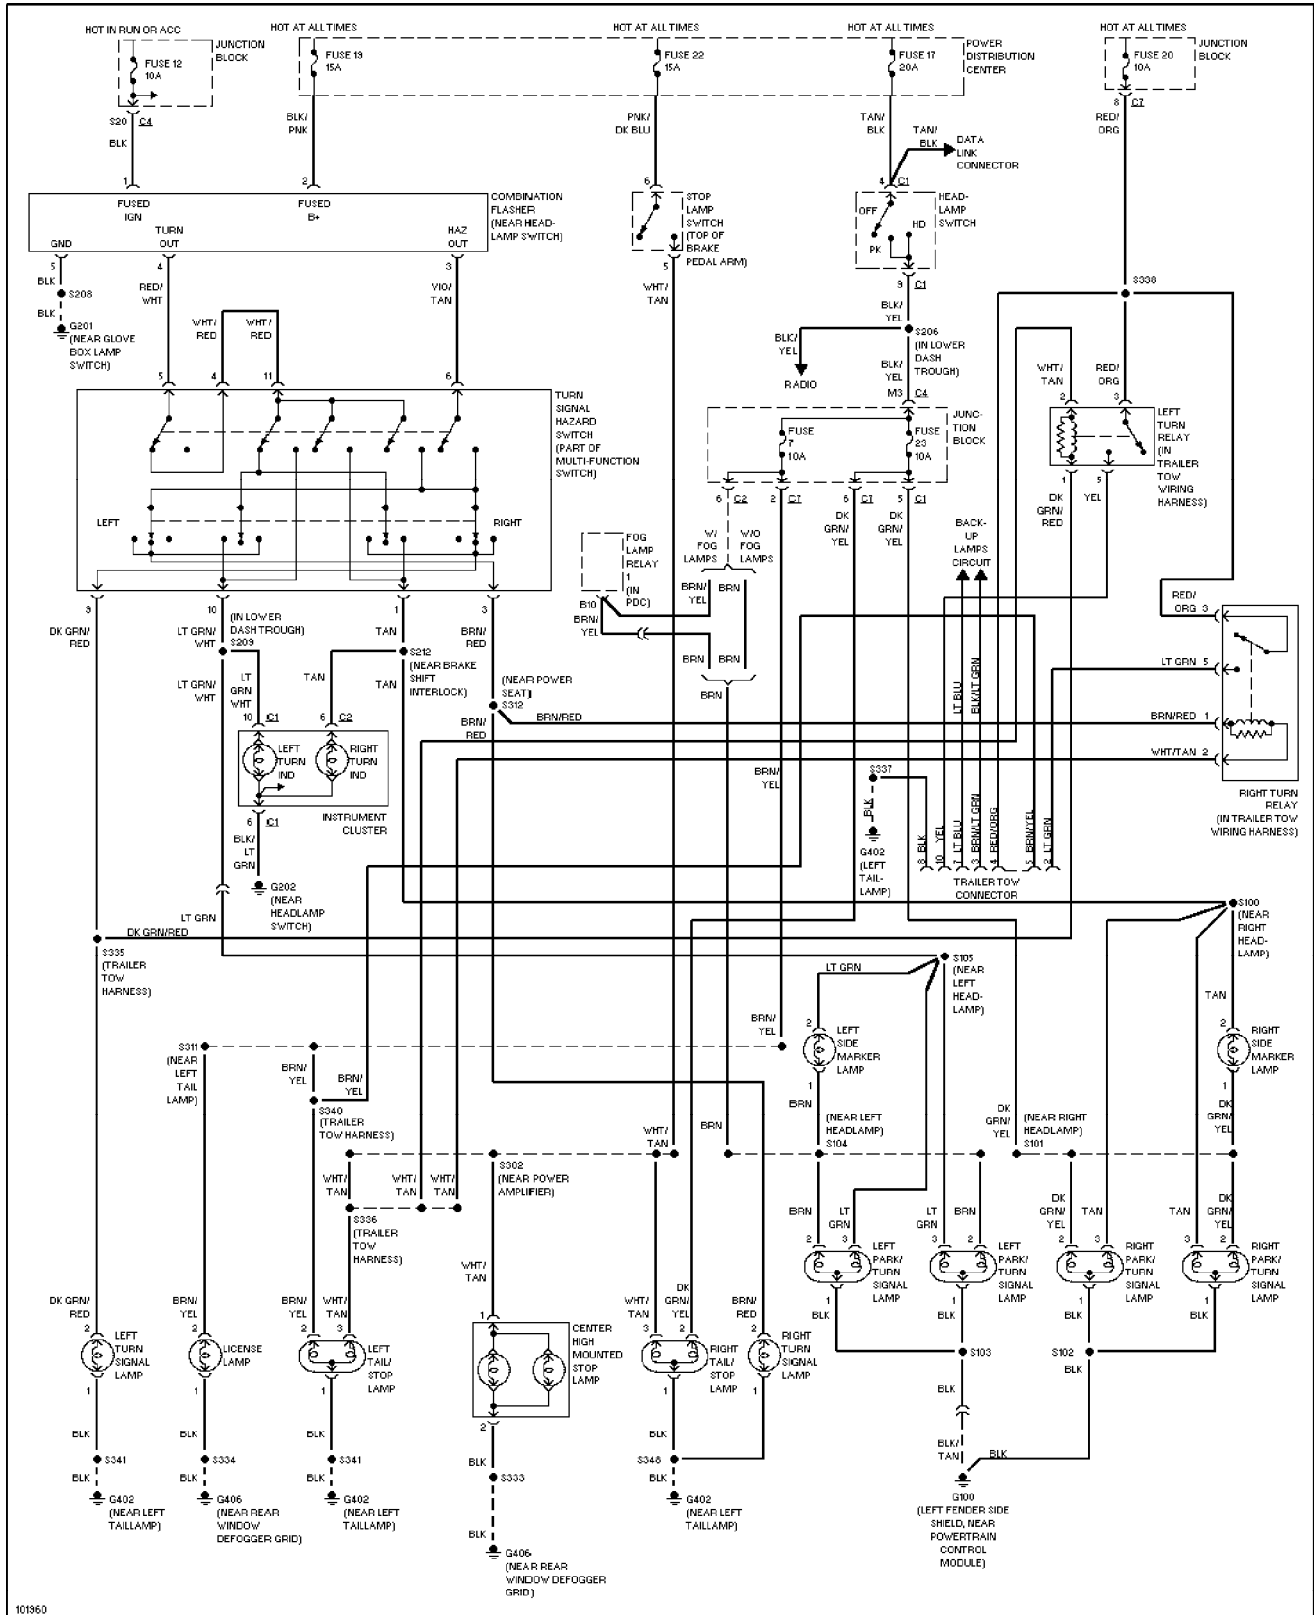

1998 Jeep Cherokee

SYSTEM WIRING DIAGRAMS

Back-up Lamps Circuit (p. 15)

1998 Jeep Cherokee

SYSTEM WIRING DIAGRAMS

Exterior Lamps Circuit, W/ Trailer Tow (p. 16)

1998 Jeep Cherokee

SYSTEM WIRING DIAGRAMS

Exterior Lamps Circuit, W/O Trailer Tow (p. 17)

1998 Jeep Cherokee

SYSTEM WIRING DIAGRAMS

Ground Distribution Circuit (1 of 2) (p. 18)

1998 Jeep Cherokee

SYSTEM WIRING DIAGRAMS

Ground Distribution Circuit (2 of 2) (p. 19)