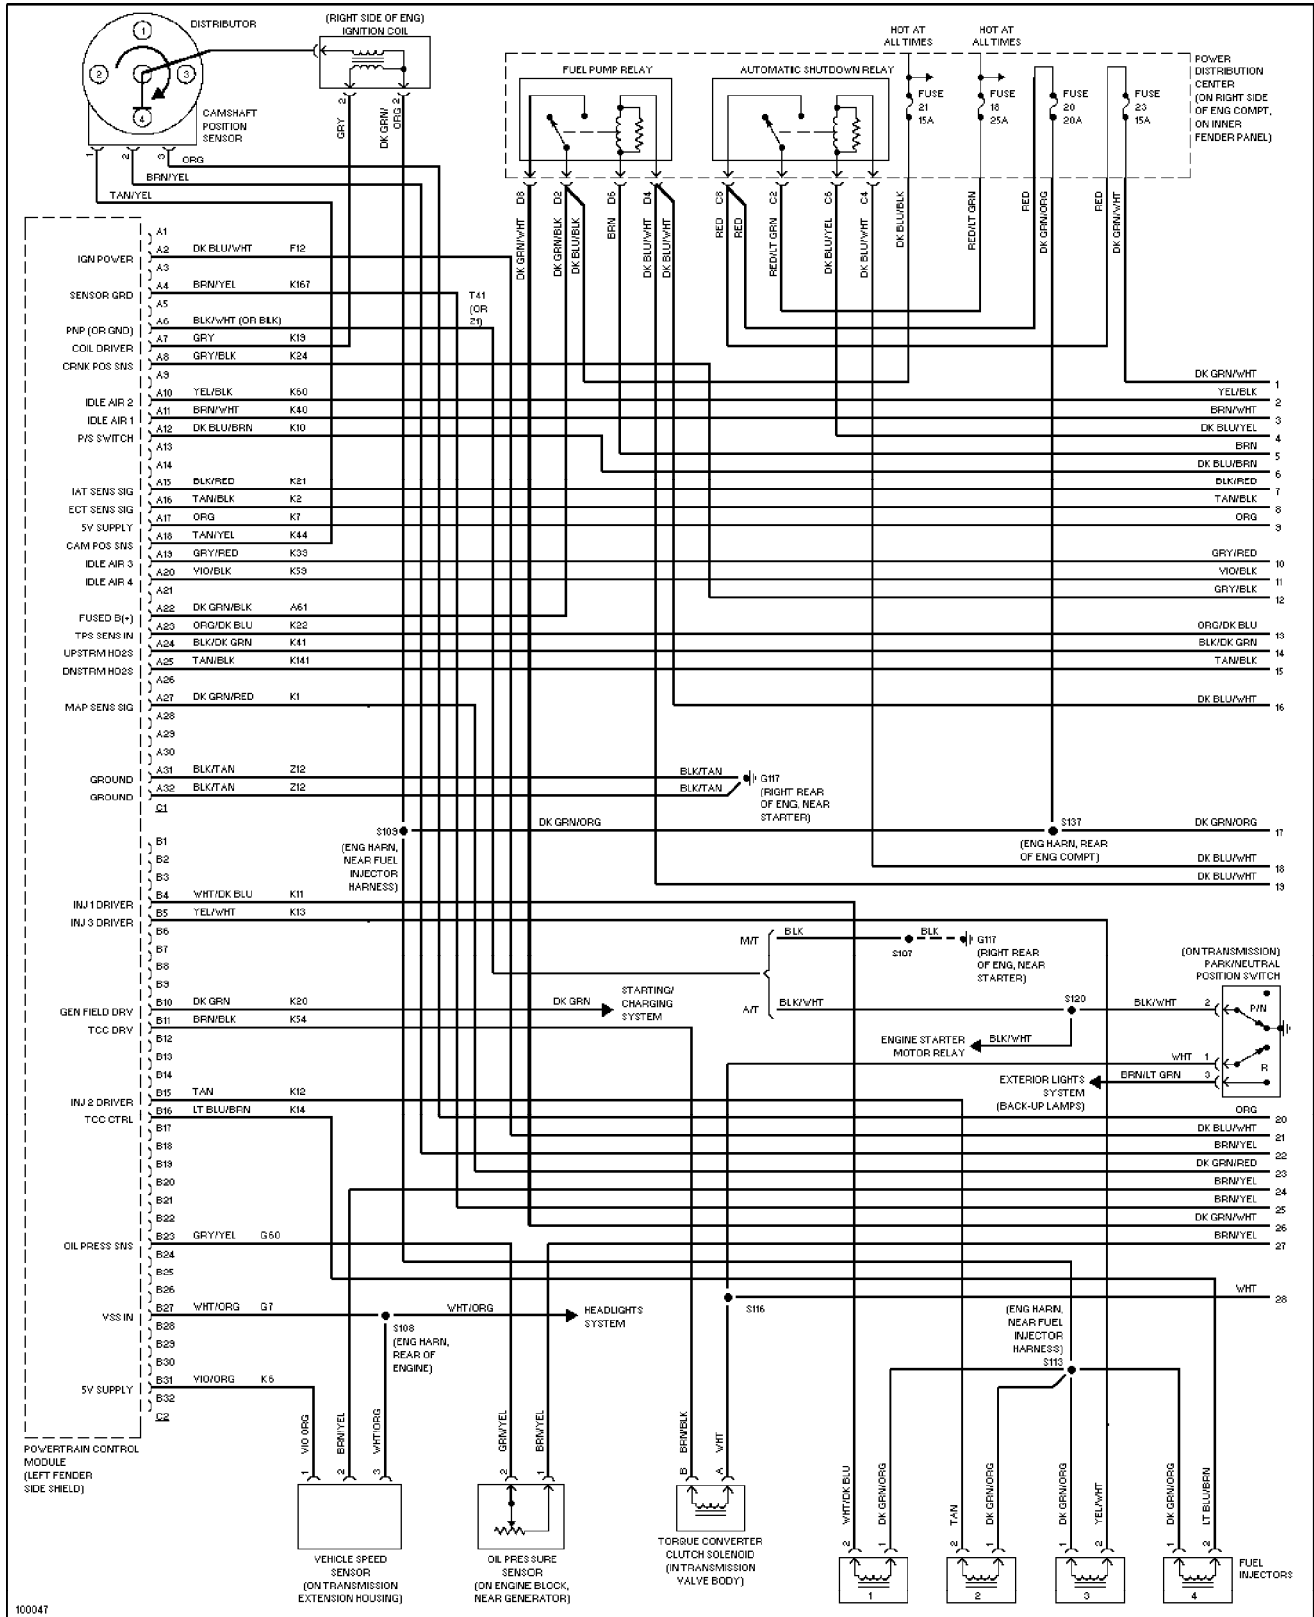

SYSTEM WIRING DIAGRAMS

2.5L, Engine Performance Circuits (1 of 3) (p. 9)

1998 Jeep Cherokee