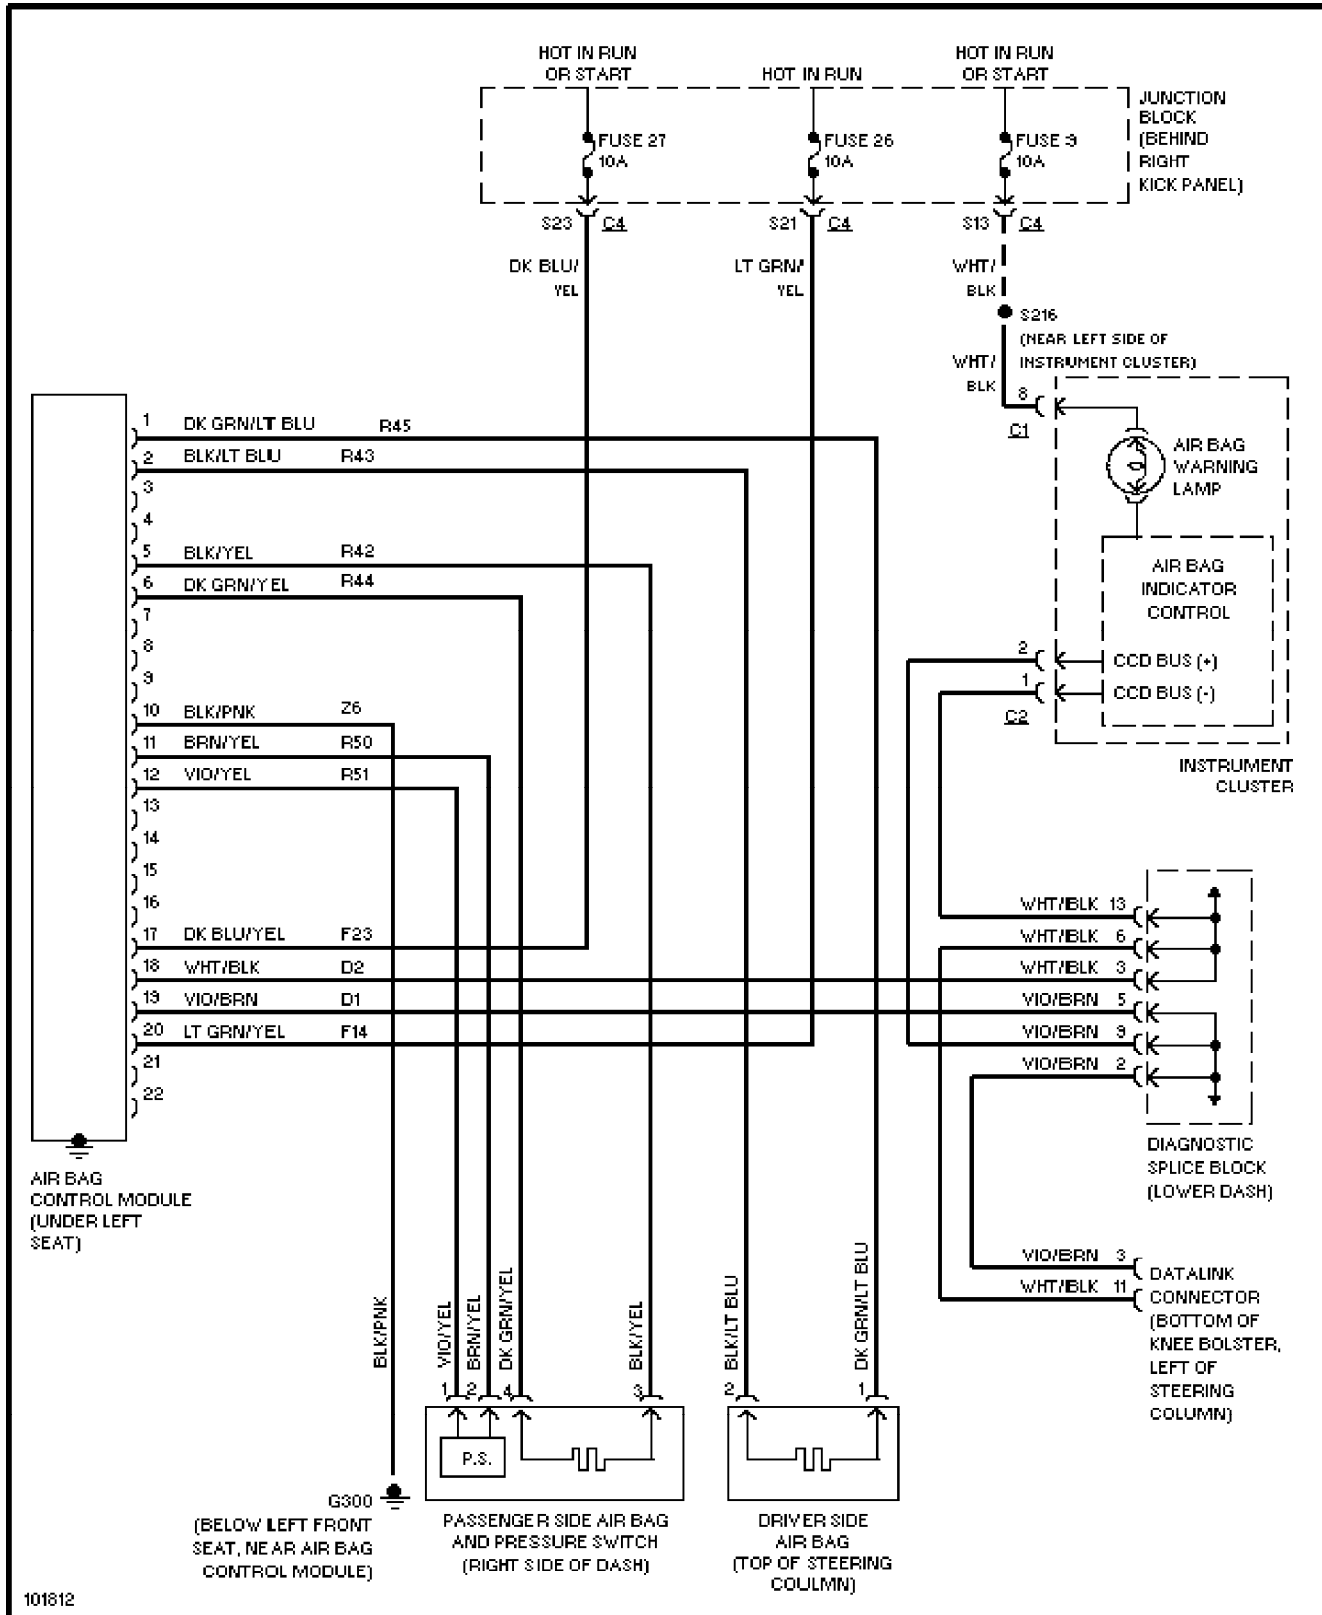

SYSTEM WIRING DIAGRAMS

2.5L, Starting Circuit (p. 36)

1998 Jeep Cherokee

SYSTEM WIRING DIAGRAMS

Charging Circuit (p. 37)

1998 Jeep Cherokee

SYSTEM WIRING DIAGRAMS

4.0L, Starting Circuit (p. 38)

1998 Jeep Cherokee

SYSTEM WIRING DIAGRAMS

Charging Circuit (p. 39)

1998 Jeep Cherokee

SYSTEM WIRING DIAGRAMS

Supplemental Restraint Circuit (p. 40)

1998 Jeep Cherokee

SYSTEM WIRING DIAGRAMS

2.5L, Transmission Circuit (p. 41)

1998 Jeep Cherokee

103046

SYSTEM WIRING DIAGRAMS

4.0L, Transmission Circuit (p. 42)

1998 Jeep Cherokee

SYSTEM WIRING DIAGRAMS

Warning System Circuits (p. 43)