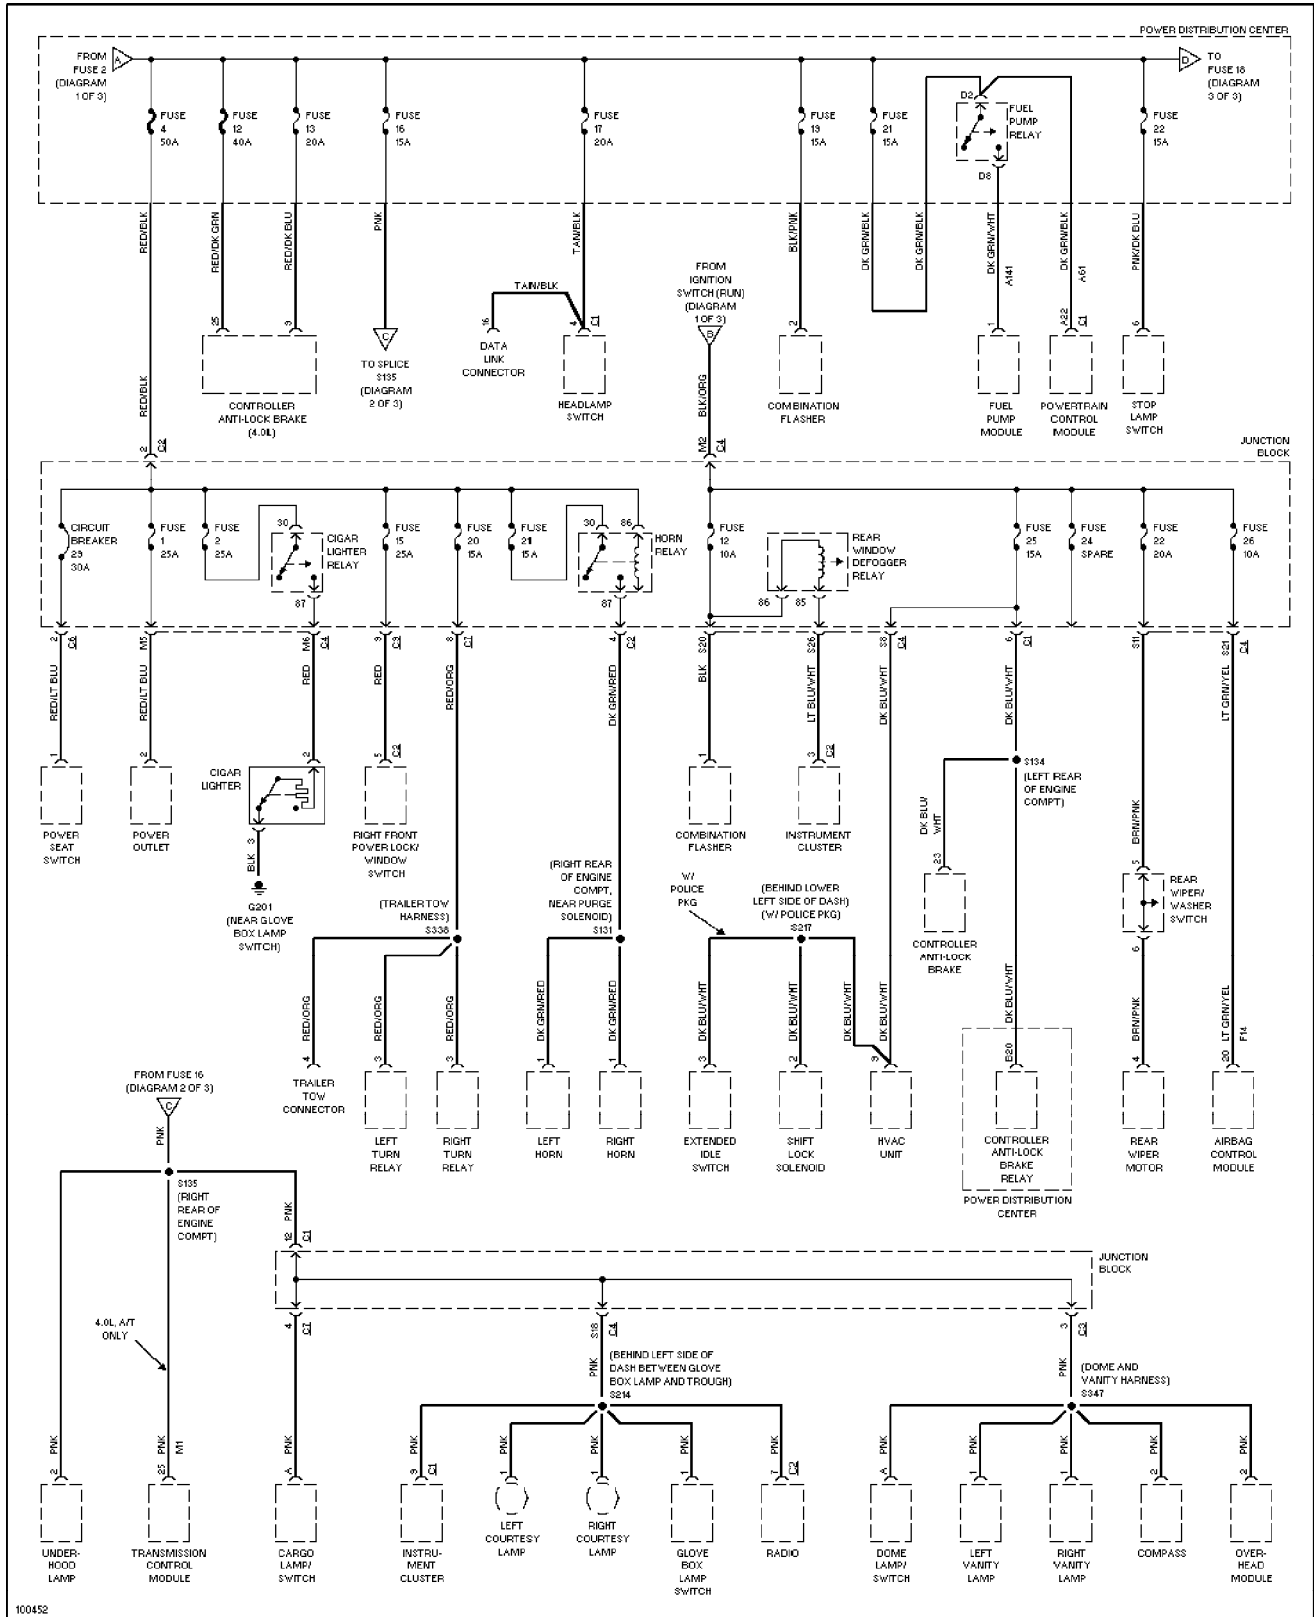

SYSTEM WIRING DIAGRAMS

Power Distribution Circuit (2 of 3) (p. 27)

1998 Jeep Cherokee