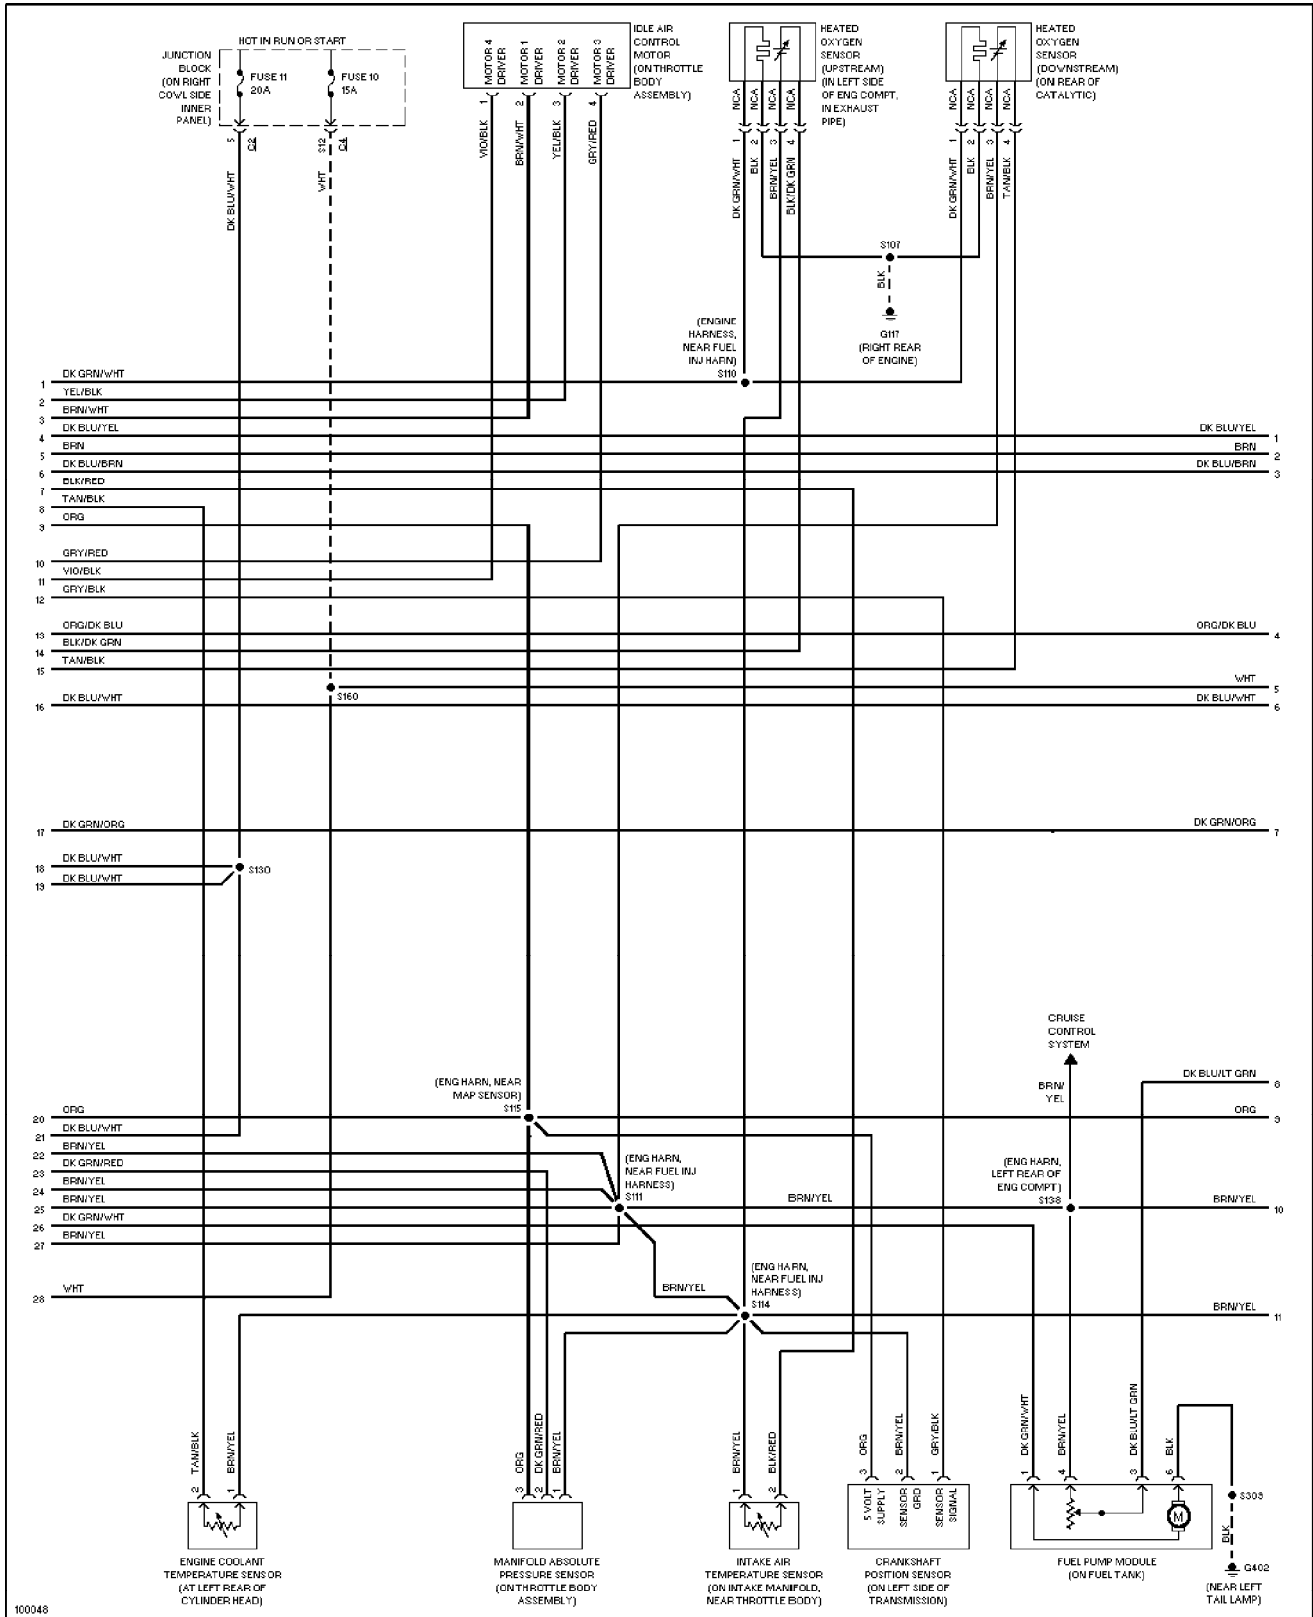

1998 Jeep Cherokee

SYSTEM WIRING DIAGRAMS

2.5L, Engine Performance Circuits (1 of 3) (p. 9)

1998 Jeep Cherokee

SYSTEM WIRING DIAGRAMS

2.5L, Engine Performance Circuits (2 of 3) (p. 10)

1998 Jeep Cherokee

SYSTEM WIRING DIAGRAMS