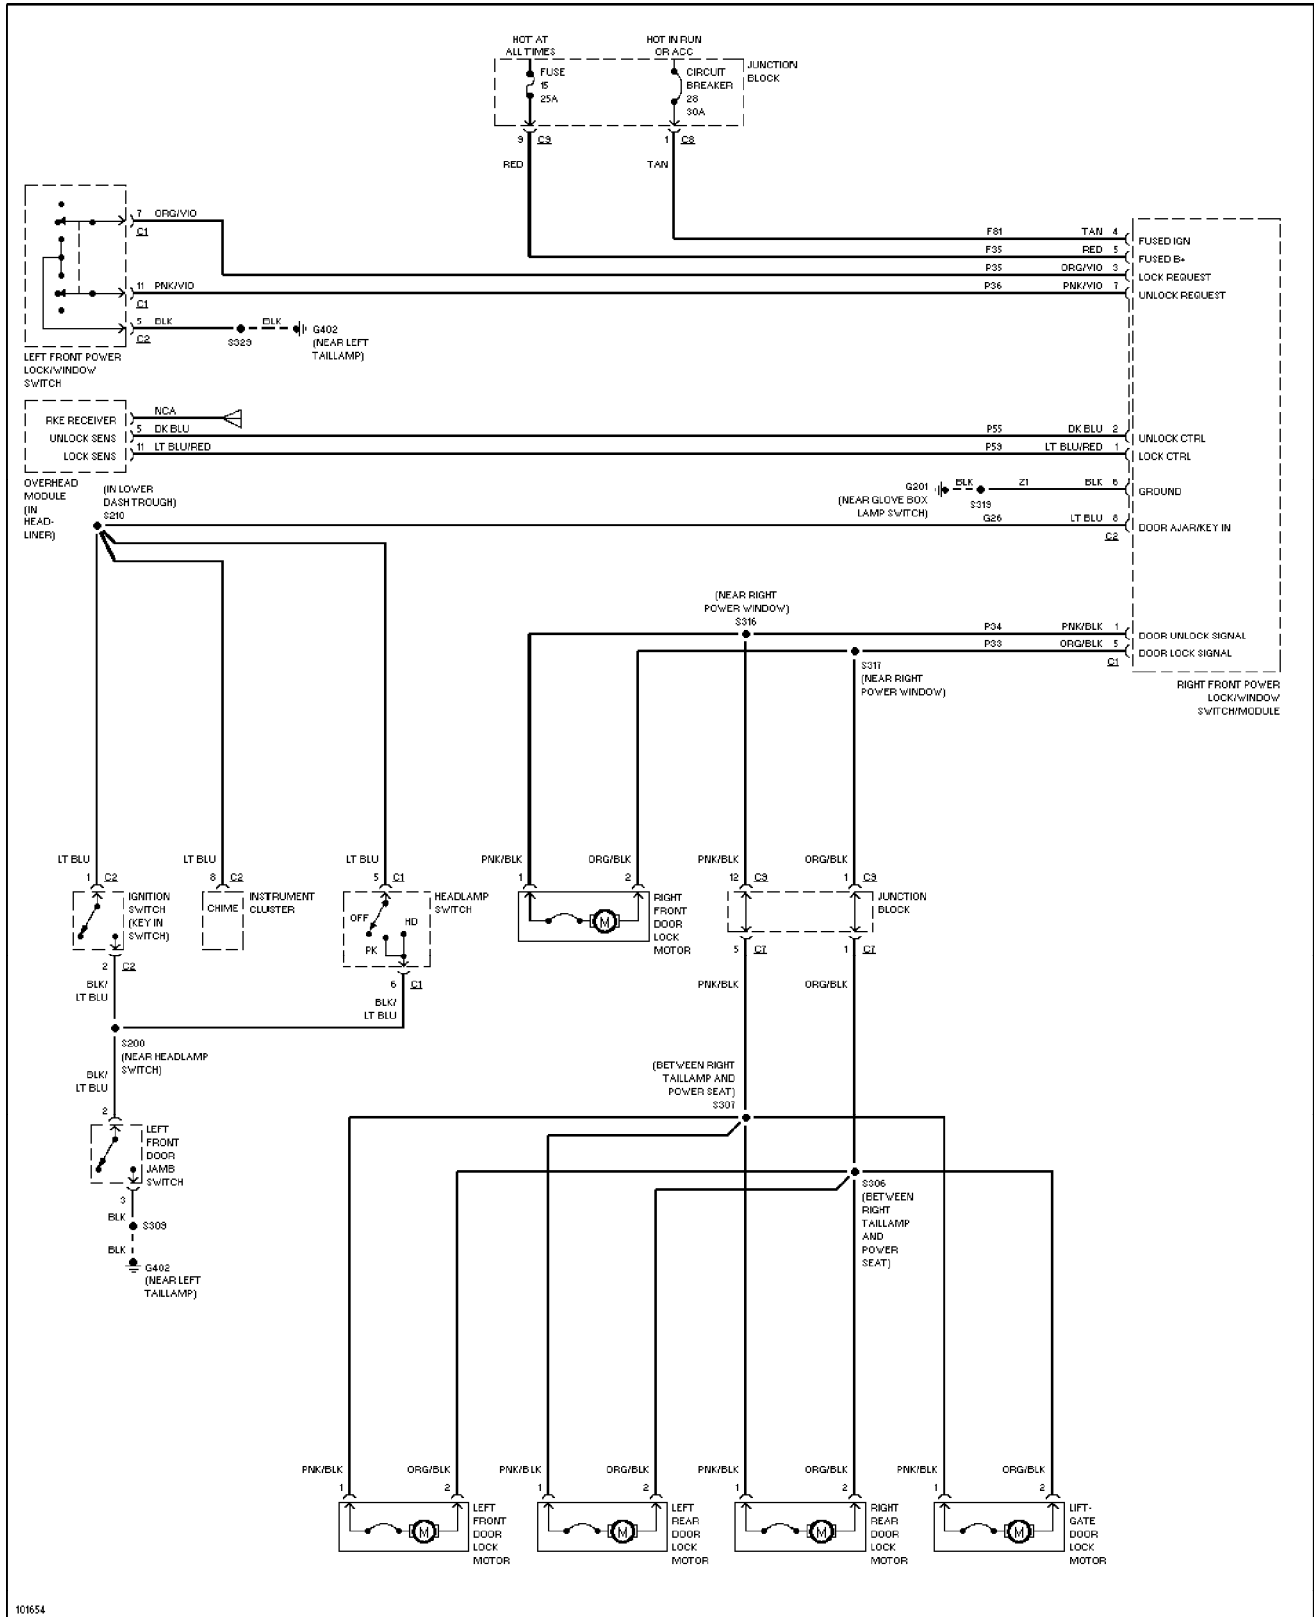

SYSTEM WIRING DIAGRAMS

Interior Light Circuit (p. 25)

1998 Jeep Cherokee

SYSTEM WIRING DIAGRAMS

Power Distribution Circuit (1 of 3) (p. 26)

1998 Jeep Cherokee

SYSTEM WIRING DIAGRAMS

Power Distribution Circuit (2 of 3) (p. 27)

1998 Jeep Cherokee

SYSTEM WIRING DIAGRAMS
Power Distribution Circuit (3 of 3) (p. 28)
1998 Jeep Cherokee

SYSTEM WIRING DIAGRAMS

Power Door Lock Circuit (p. 29)

1998 Jeep Cherokee

SYSTEM WIRING DIAGRAMS

Power Mirror Circuit (p. 30)

1998 Jeep Cherokee

SYSTEM WIRING DIAGRAMS

Power Seat Circuits (p. 31)

1998 Jeep Cherokee

SYSTEM WIRING DIAGRAMS

Power Window Circuit (p. 32)

1998 Jeep Cherokee

SYSTEM WIRING DIAGRAMS