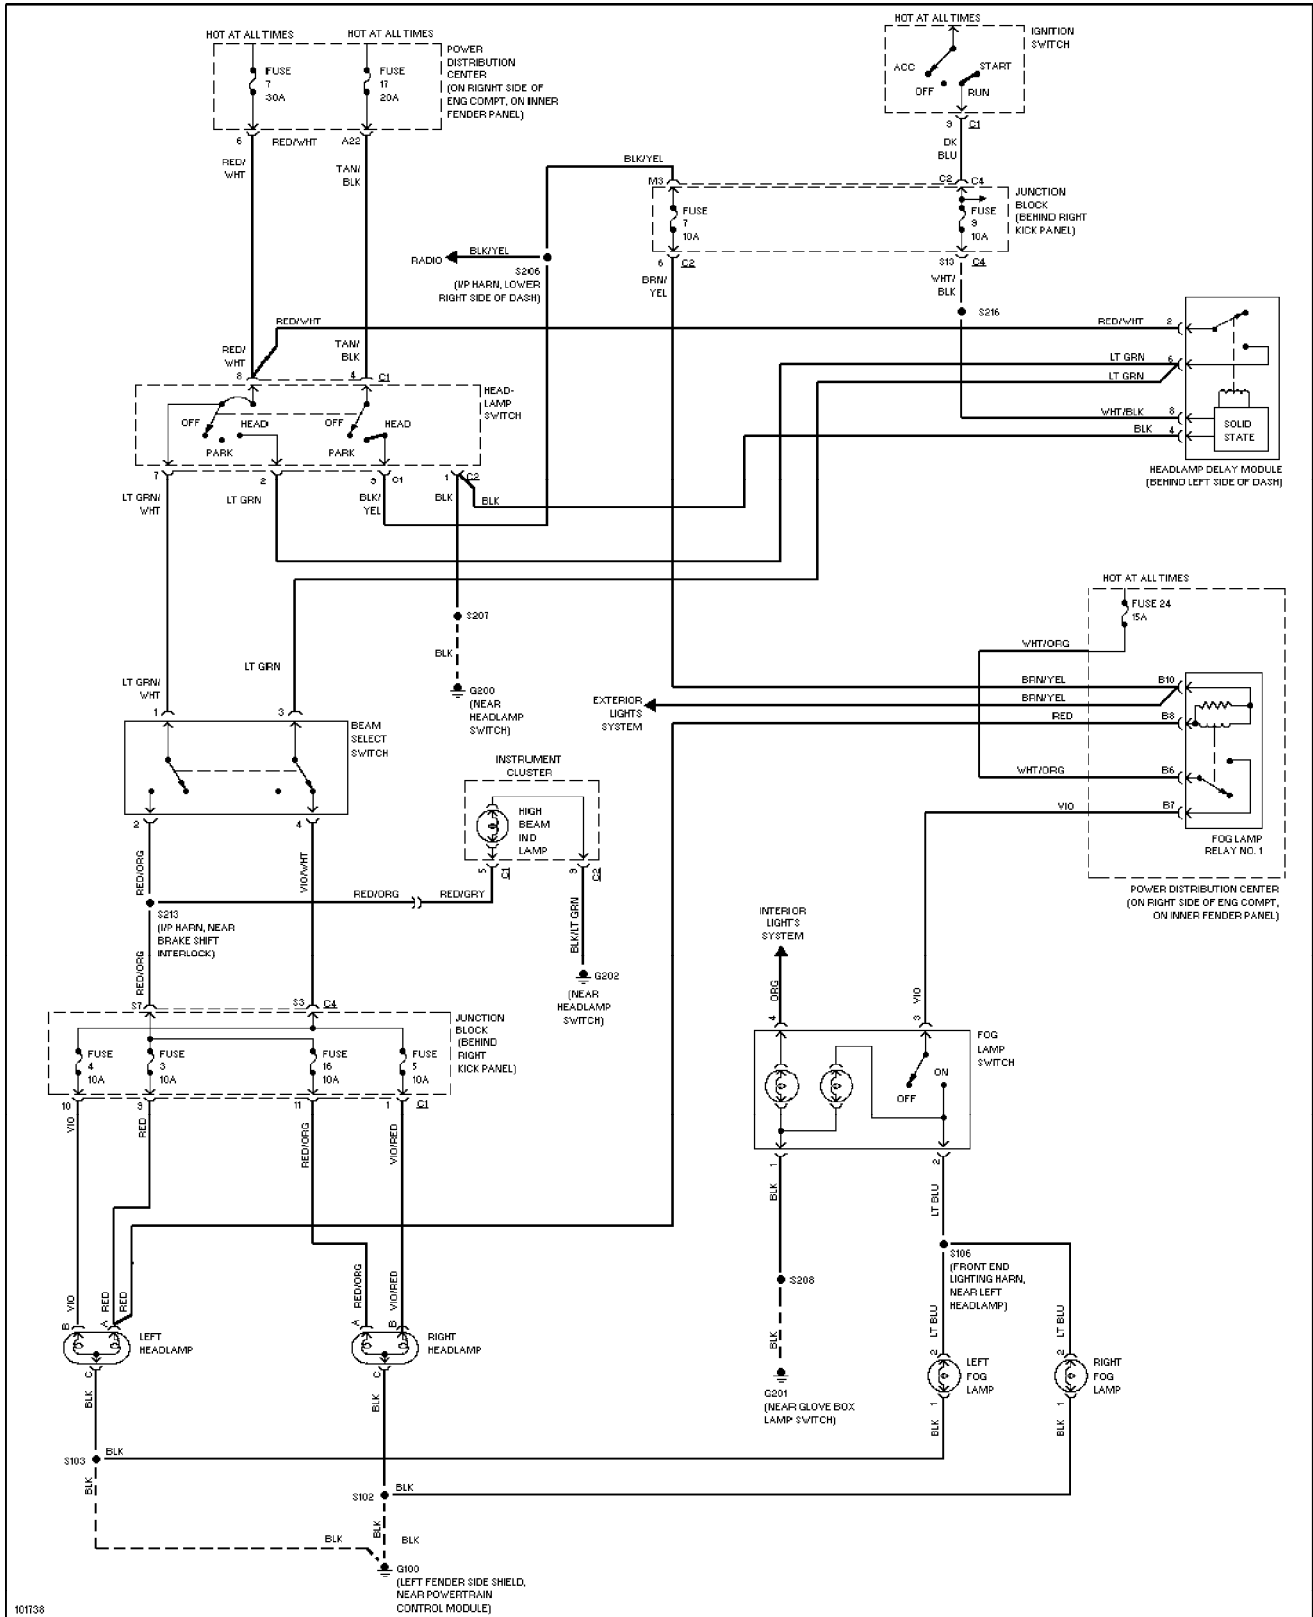

1998 Jeep Cherokee

SYSTEM WIRING DIAGRAMS

Headlamps/Fog Lamps Circuit, W/ DRL (p. 20)

1998 Jeep Cherokee

SYSTEM WIRING DIAGRAMS

Headlamps/Fog Lamps Circuit, W/O DRL (p. 21)

1998 Jeep Cherokee

SYSTEM WIRING DIAGRAMS