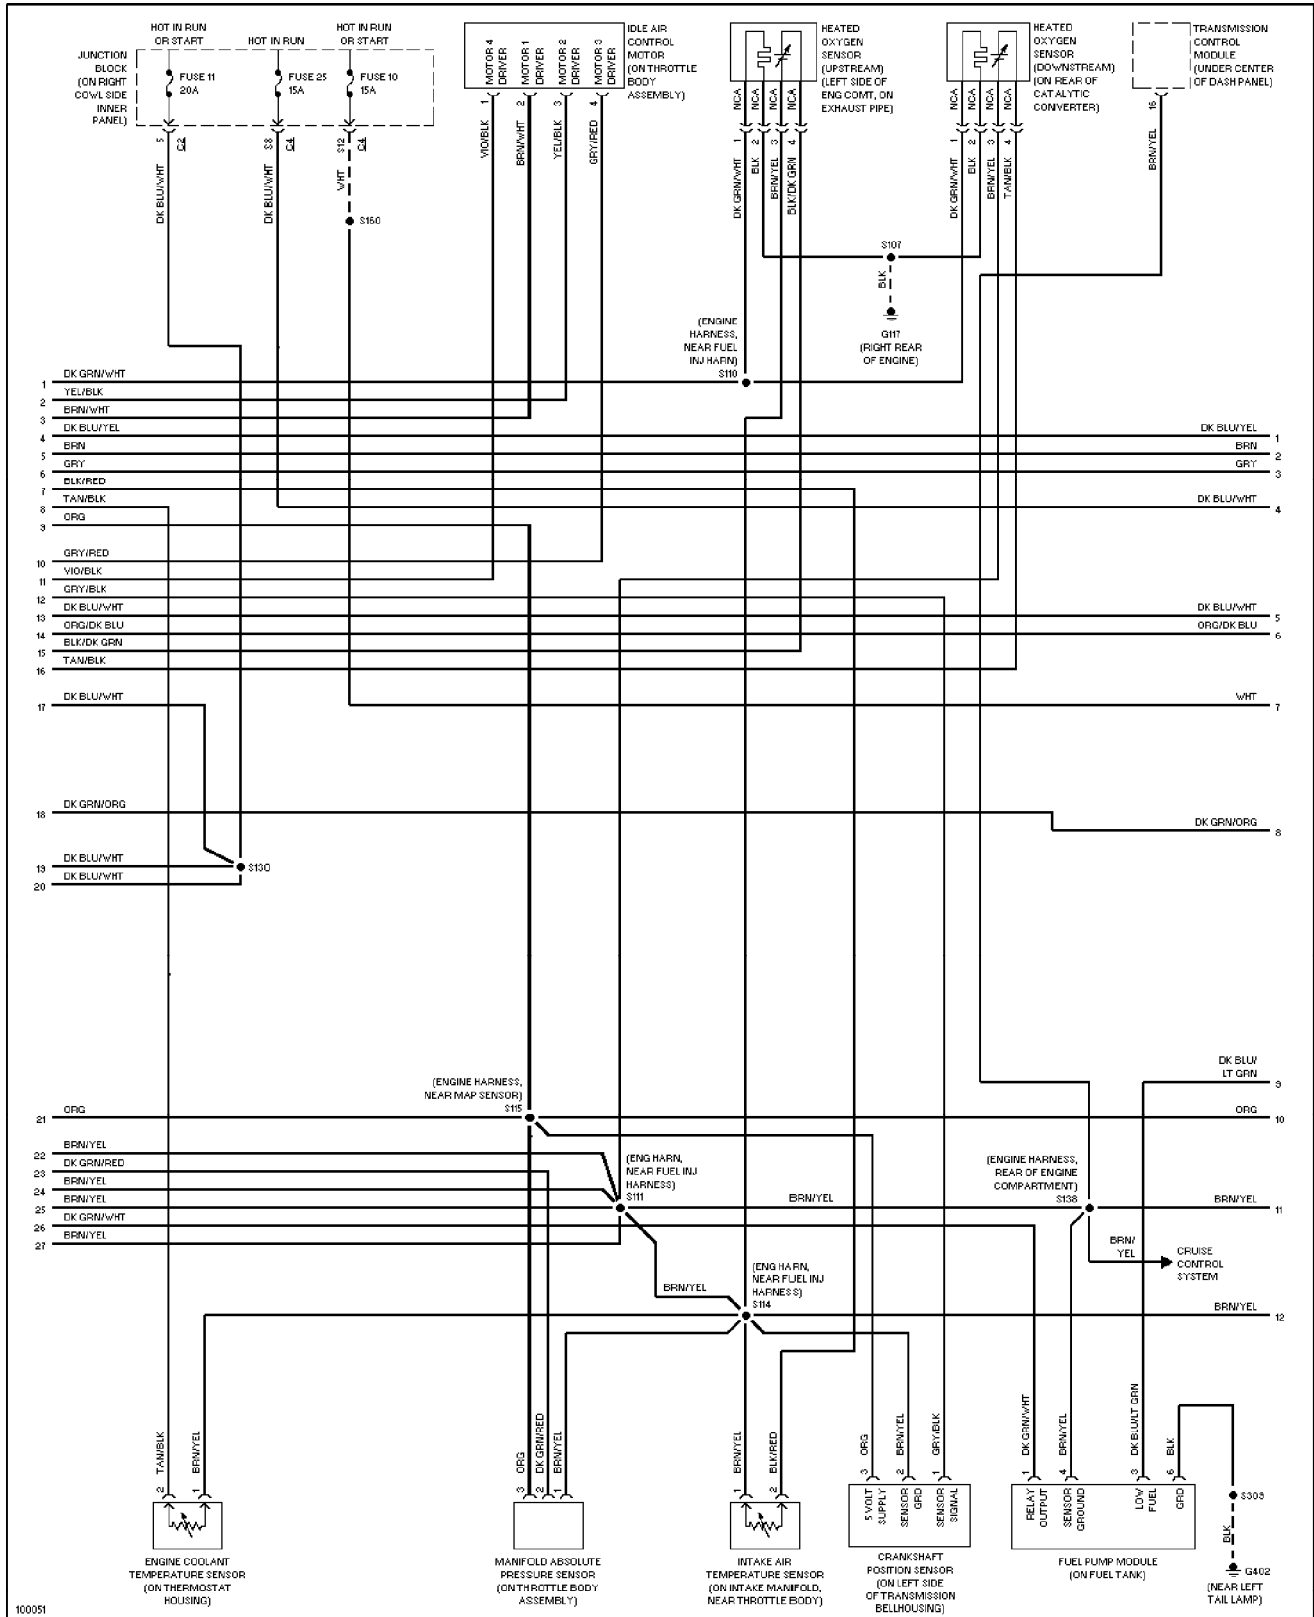

2.5L, Engine Performance Circuits (3 of 3) (p. 11)

1998 Jeep Cherokee

SYSTEM WIRING DIAGRAMS

4.0L, Engine Performance Circuits (1 of 3) (p. 12)

1998 Jeep Cherokee

SYSTEM WIRING DIAGRAMS

4.0L, Engine Performance Circuits (2 of 3) (p. 13)

1998 Jeep Cherokee

SYSTEM WIRING DIAGRAMS

Back-up Lamps Circuit (p. 15)

1998 Jeep Cherokee

SYSTEM WIRING DIAGRAMS

Exterior Lamps Circuit, W/ Trailer Tow (p. 16)

1998 Jeep Cherokee

SYSTEM WIRING DIAGRAMS