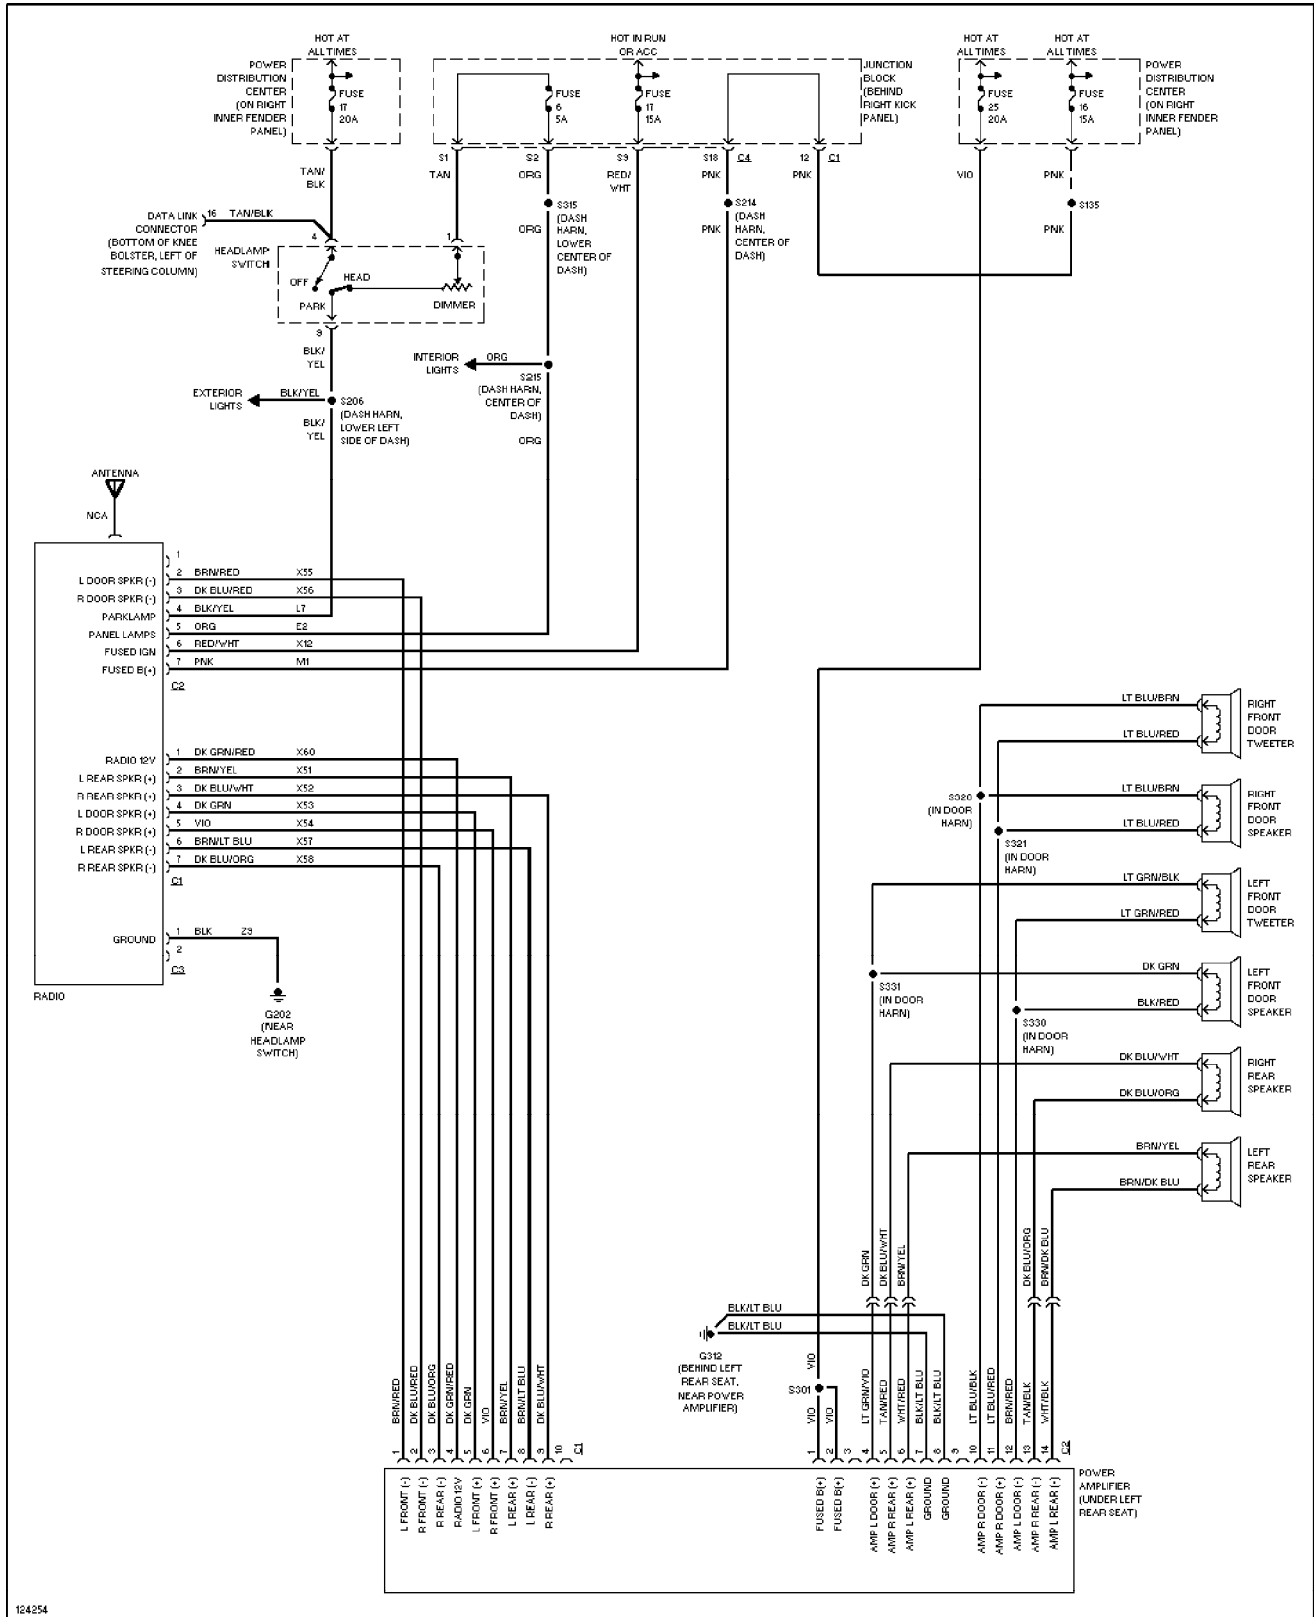

SYSTEM WIRING DIAGRAMS

Interior Light Circuit (p. 25)

1998 Jeep Cherokee

SYSTEM WIRING DIAGRAMS

Power Distribution Circuit (1 of 3) (p. 26)

1998 Jeep Cherokee

SYSTEM WIRING DIAGRAMS

Power Distribution Circuit (2 of 3) (p. 27)

1998 Jeep Cherokee

SYSTEM WIRING DIAGRAMS
Power Distribution Circuit (3 of 3) (p. 28)
1998 Jeep Cherokee

SYSTEM WIRING DIAGRAMS

Power Door Lock Circuit (p. 29)

1998 Jeep Cherokee

SYSTEM WIRING DIAGRAMS

Power Mirror Circuit (p. 30)

1998 Jeep Cherokee

SYSTEM WIRING DIAGRAMS

Power Seat Circuits (p. 31)

1998 Jeep Cherokee

SYSTEM WIRING DIAGRAMS

Power Window Circuit (p. 32)

1998 Jeep Cherokee

SYSTEM WIRING DIAGRAMS

Radio Circuits, W/ Amplifier (p. 33)

1998 Jeep Cherokee

SYSTEM WIRING DIAGRAMS

Radio Circuits, W/O Amplifier (p. 34)

1998 Jeep Cherokee

SYSTEM WIRING DIAGRAMS

Shift Interlock Circuit (p. 35)

1998 Jeep Cherokee