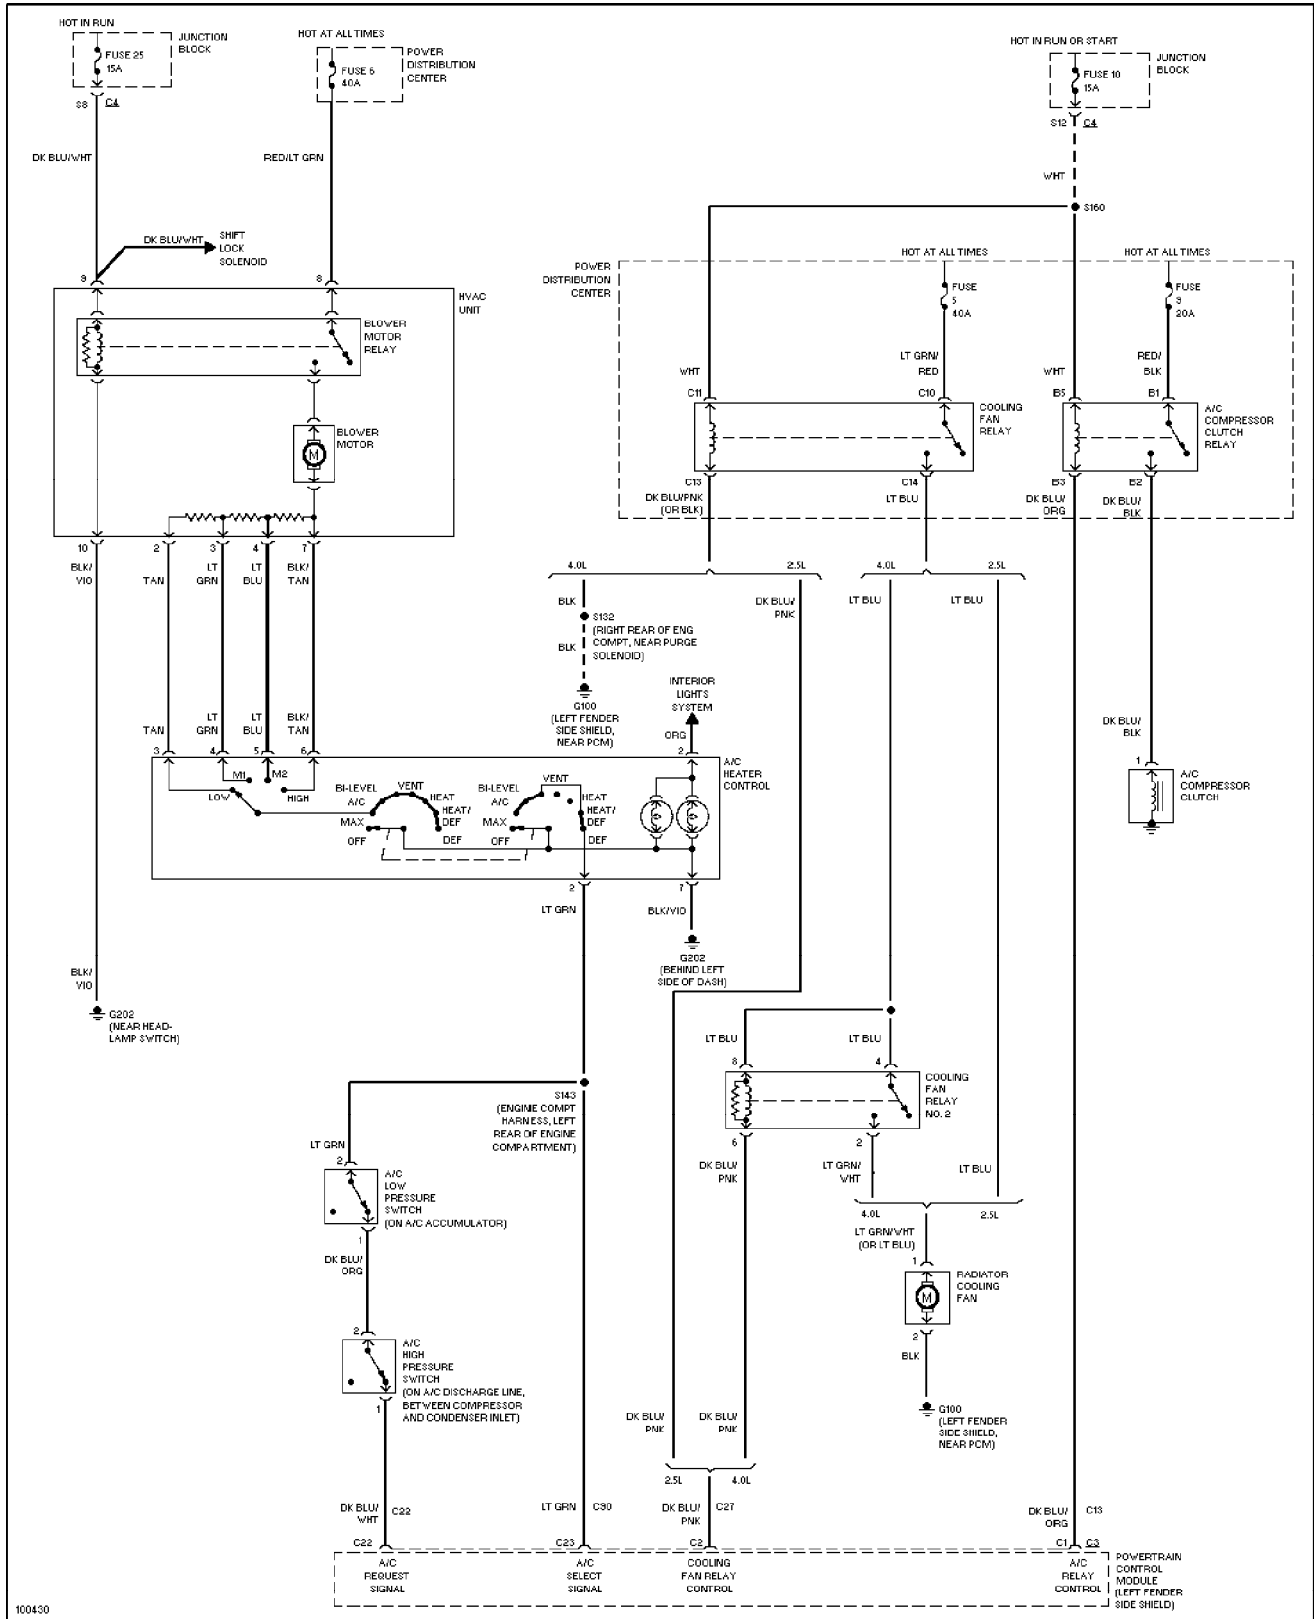

SYSTEM WIRING DIAGRAMS

A/C Circuit

1998 Jeep Cherokee

cdr@wp.pl

SYSTEM WIRING DIAGRAMS

Heater Circuit (p. 2)

1998 Jeep Cherokee

SYSTEM WIRING DIAGRAMS