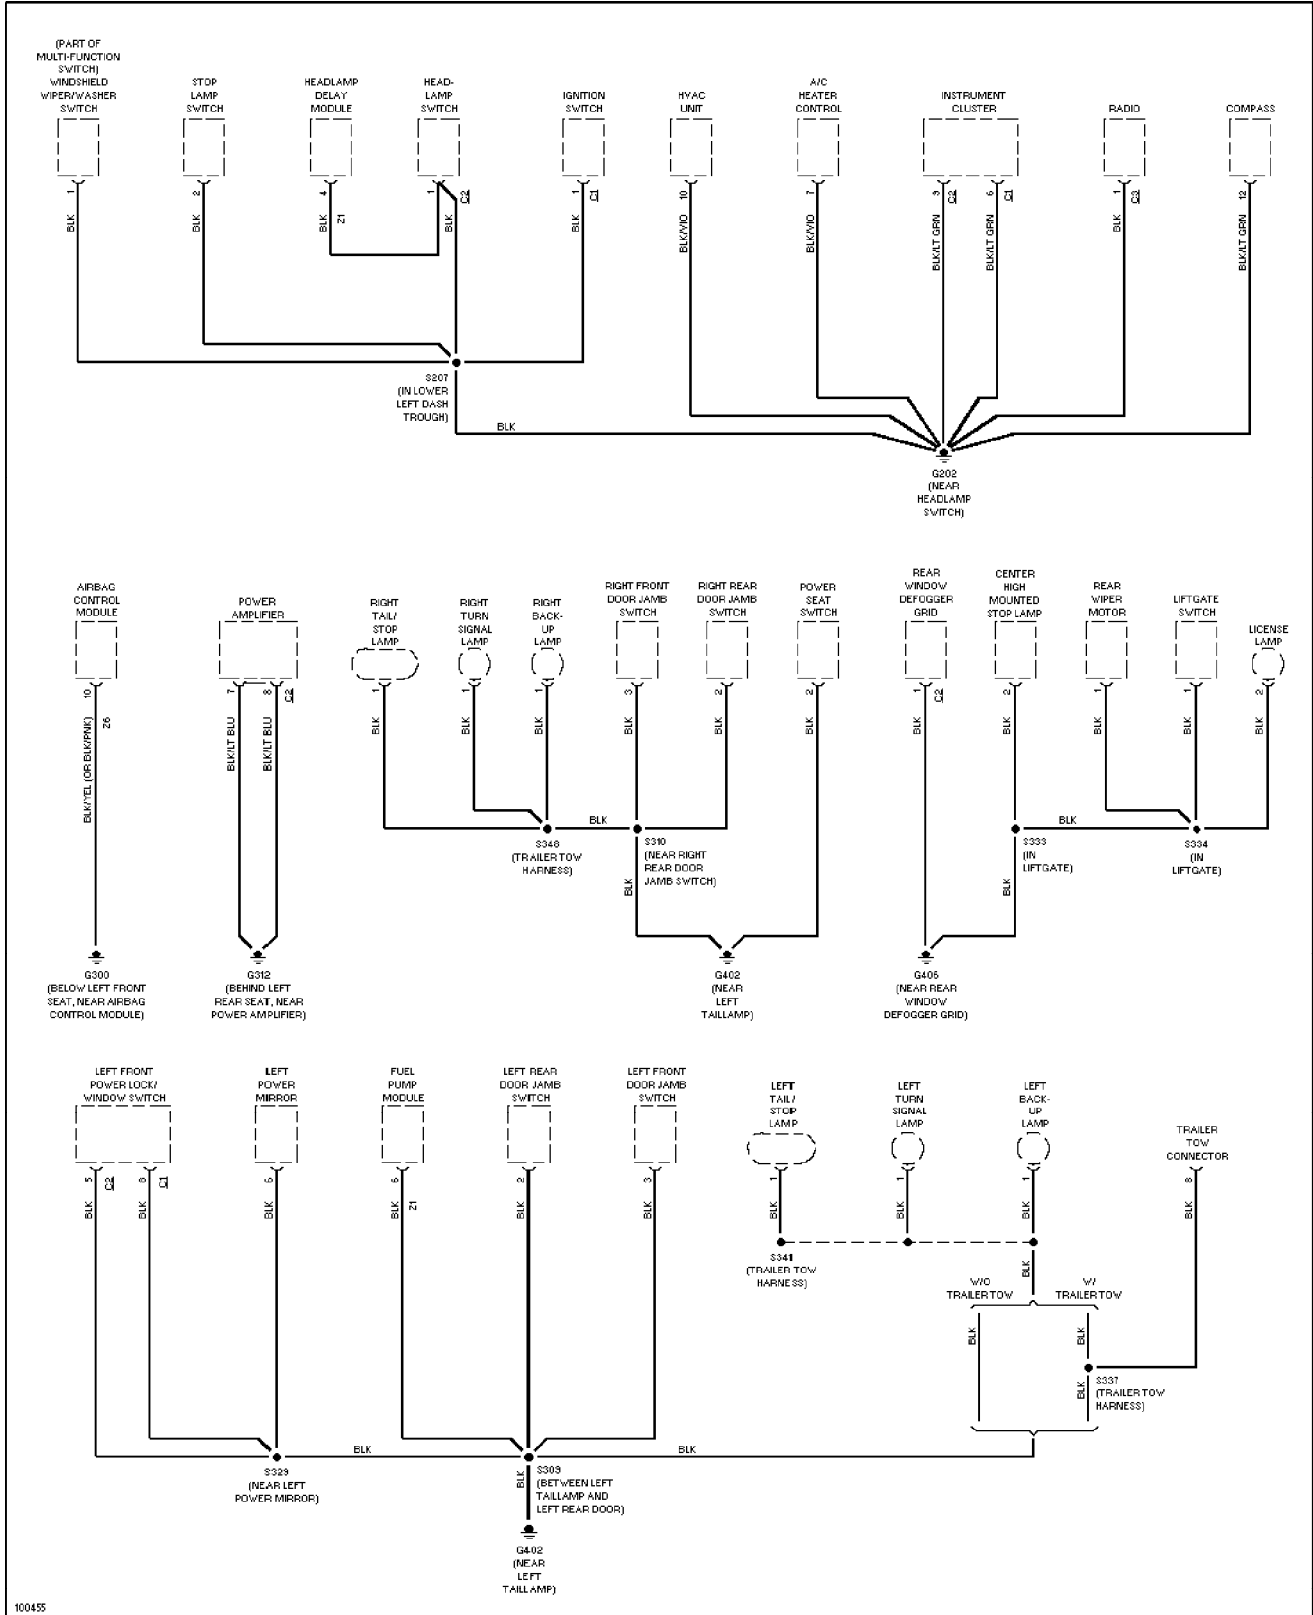

1998 Jeep Cherokee

SYSTEM WIRING DIAGRAMS

Back-up Lamps Circuit (p. 15)

1998 Jeep Cherokee

SYSTEM WIRING DIAGRAMS

Exterior Lamps Circuit, W/ Trailer Tow (p. 16)

1998 Jeep Cherokee

SYSTEM WIRING DIAGRAMS

Exterior Lamps Circuit, W/O Trailer Tow (p. 17)

1998 Jeep Cherokee

SYSTEM WIRING DIAGRAMS

Ground Distribution Circuit (1 of 2) (p. 18)

1998 Jeep Cherokee

SYSTEM WIRING DIAGRAMS

Ground Distribution Circuit (2 of 2) (p. 19)

1998 Jeep Cherokee

SYSTEM WIRING DIAGRAMS

Headlamps/Fog Lamps Circuit, W/ DRL (p. 20)

1998 Jeep Cherokee

SYSTEM WIRING DIAGRAMS

Headlamps/Fog Lamps Circuit, W/O DRL (p. 21)

1998 Jeep Cherokee

SYSTEM WIRING DIAGRAMS