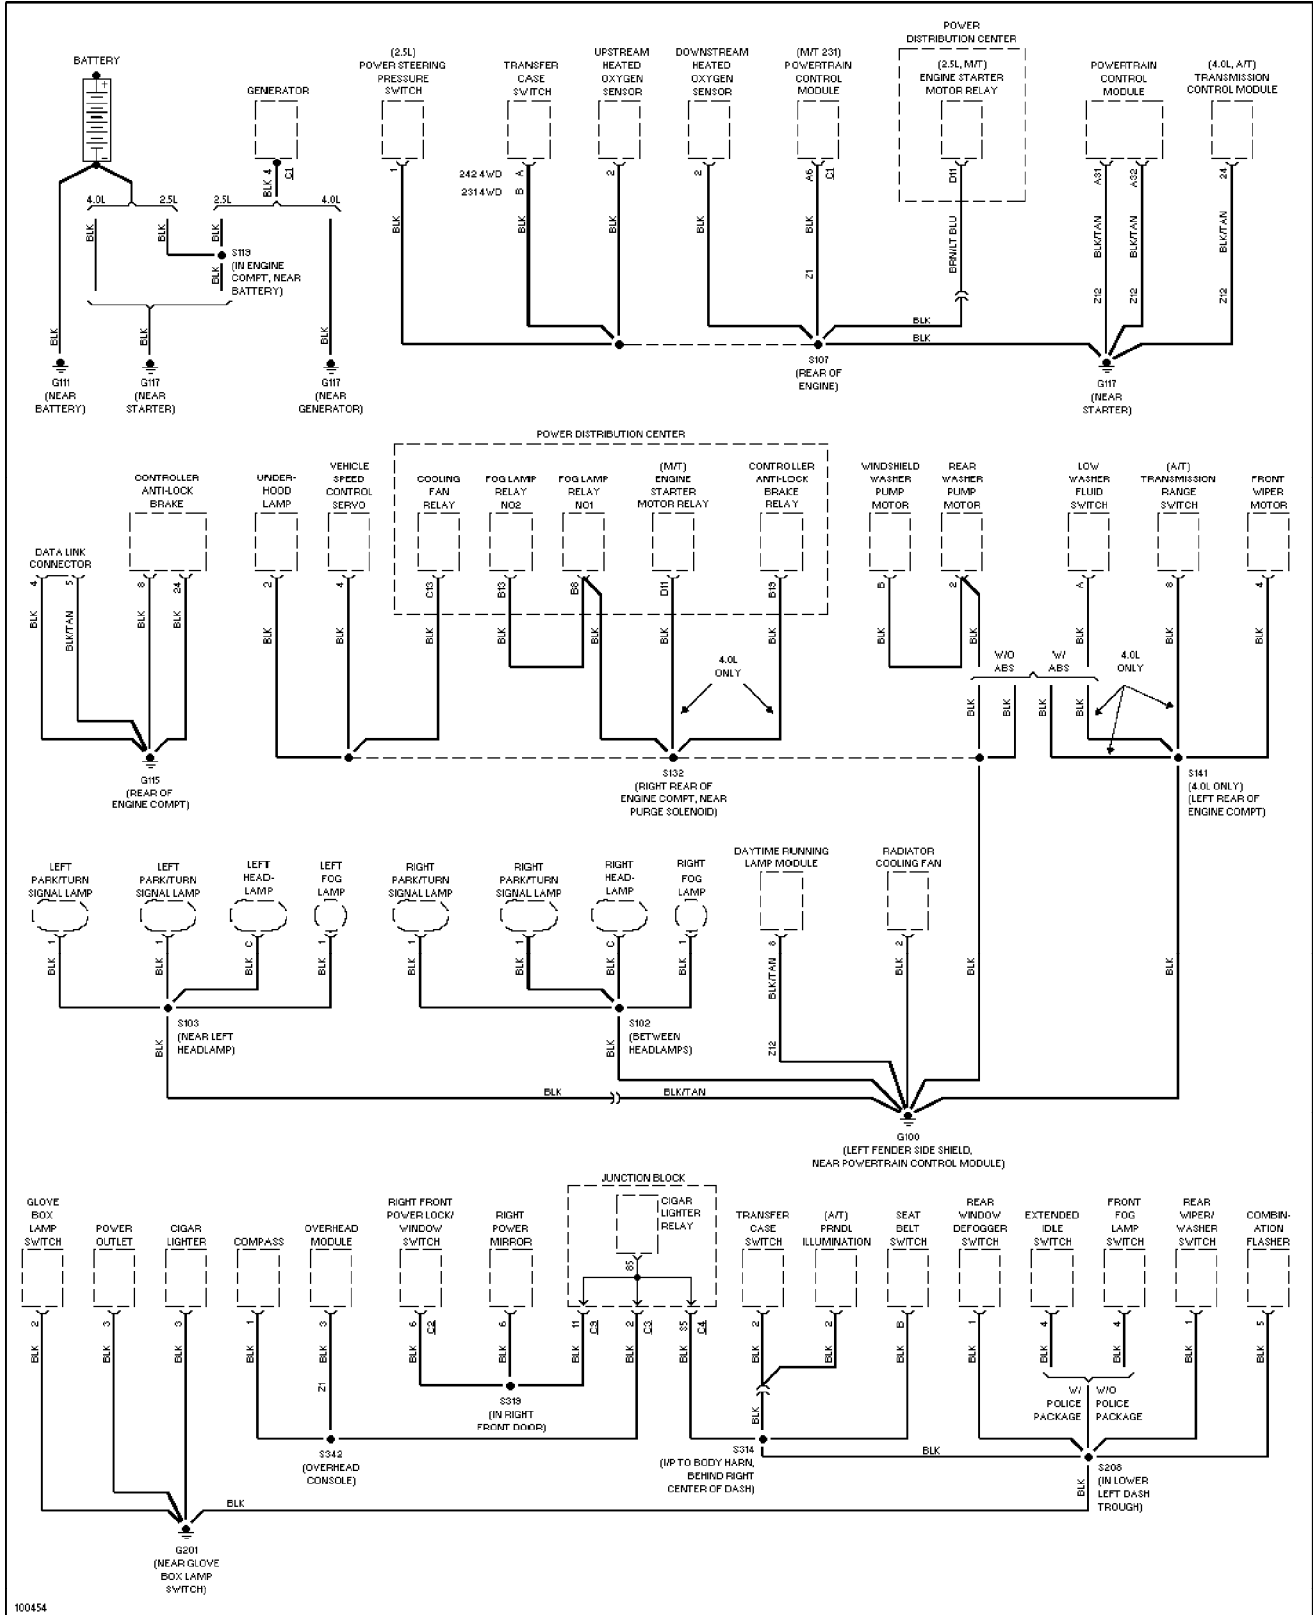

1998 Jeep Cherokee

SYSTEM WIRING DIAGRAMS

Back-up Lamps Circuit (p. 15)

1998 Jeep Cherokee

SYSTEM WIRING DIAGRAMS

Exterior Lamps Circuit, W/ Trailer Tow (p. 16)

1998 Jeep Cherokee

SYSTEM WIRING DIAGRAMS

Exterior Lamps Circuit, W/O Trailer Tow (p. 17)

1998 Jeep Cherokee

SYSTEM WIRING DIAGRAMS

Ground Distribution Circuit (1 of 2) (p. 18)

1998 Jeep Cherokee

SYSTEM WIRING DIAGRAMS

Ground Distribution Circuit (2 of 2) (p. 19)