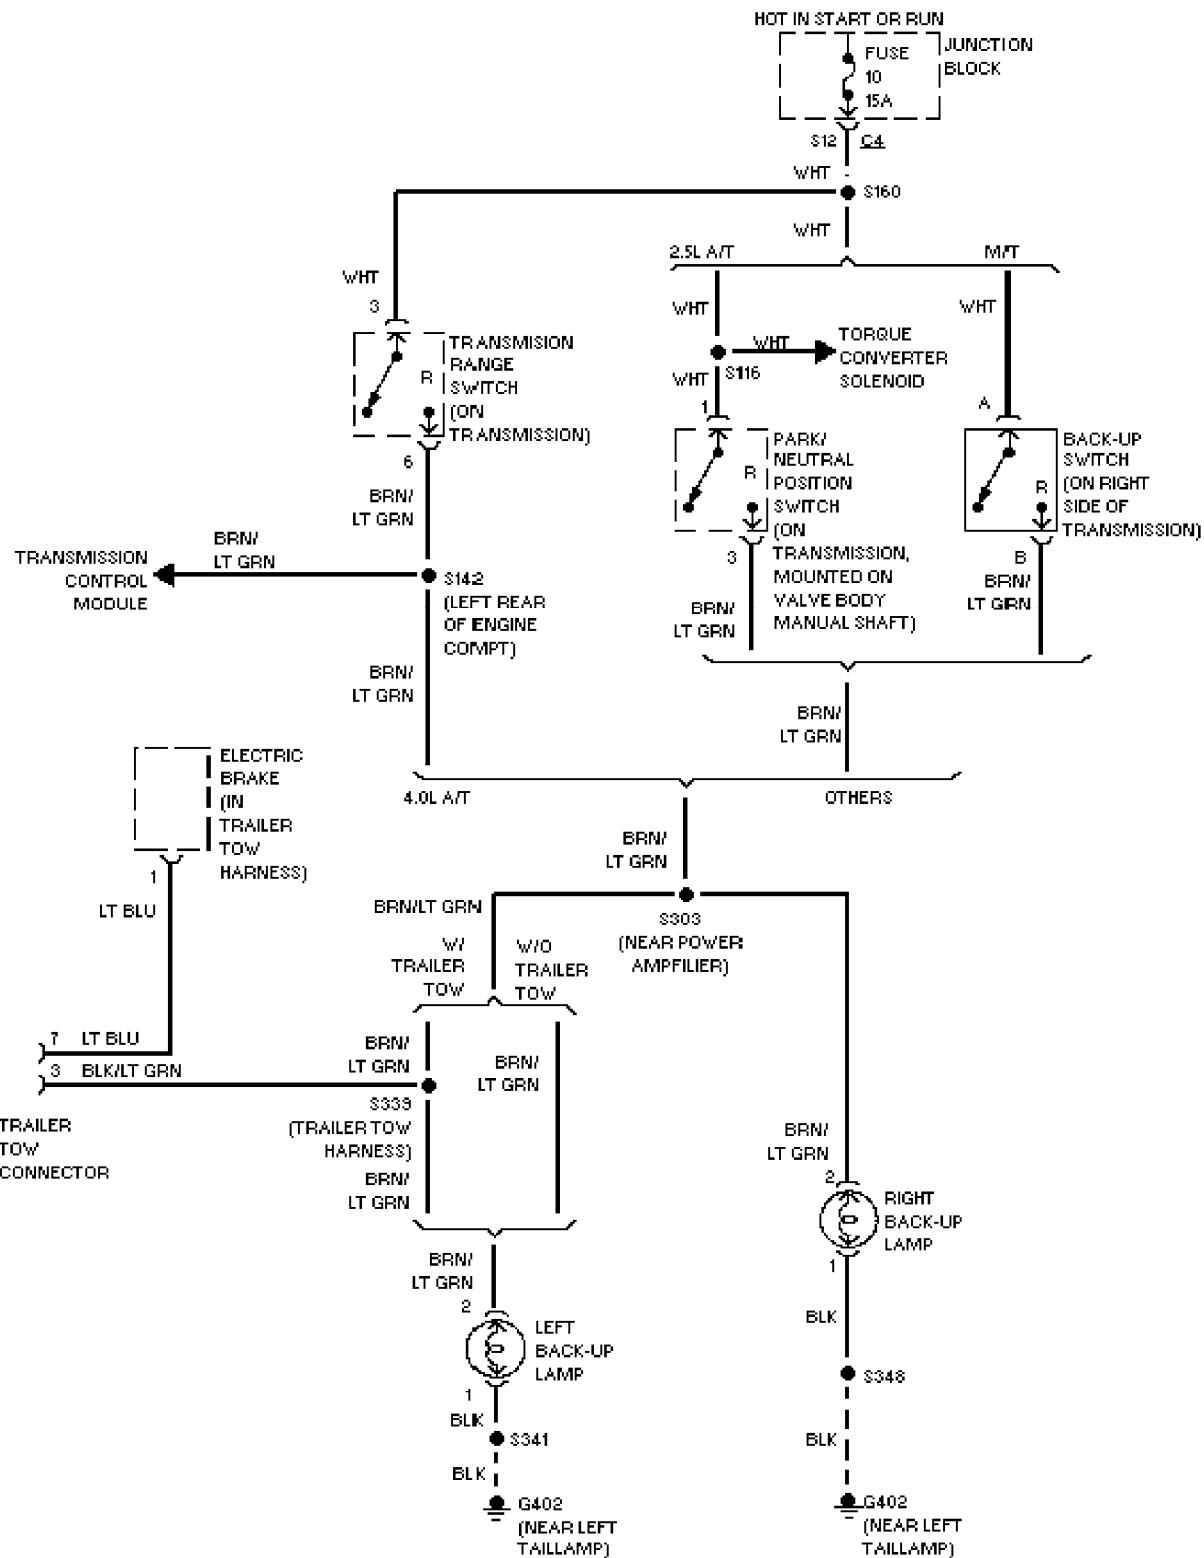

2.5L, Engine Performance Circuits (3 of 3) (p. 11)

1998 Jeep Cherokee

SYSTEM WIRING DIAGRAMS

4.0L, Engine Performance Circuits (1 of 3) (p. 12)

1998 Jeep Cherokee

SYSTEM WIRING DIAGRAMS

4.0L, Engine Performance Circuits (2 of 3) (p. 13)

1998 Jeep Cherokee

SYSTEM WIRING DIAGRAMS

Back-up Lamps Circuit (p. 15)

1998 Jeep Cherokee

SYSTEM WIRING DIAGRAMS

Exterior Lamps Circuit, W/ Trailer Tow (p. 16)

1998 Jeep Cherokee

SYSTEM WIRING DIAGRAMS