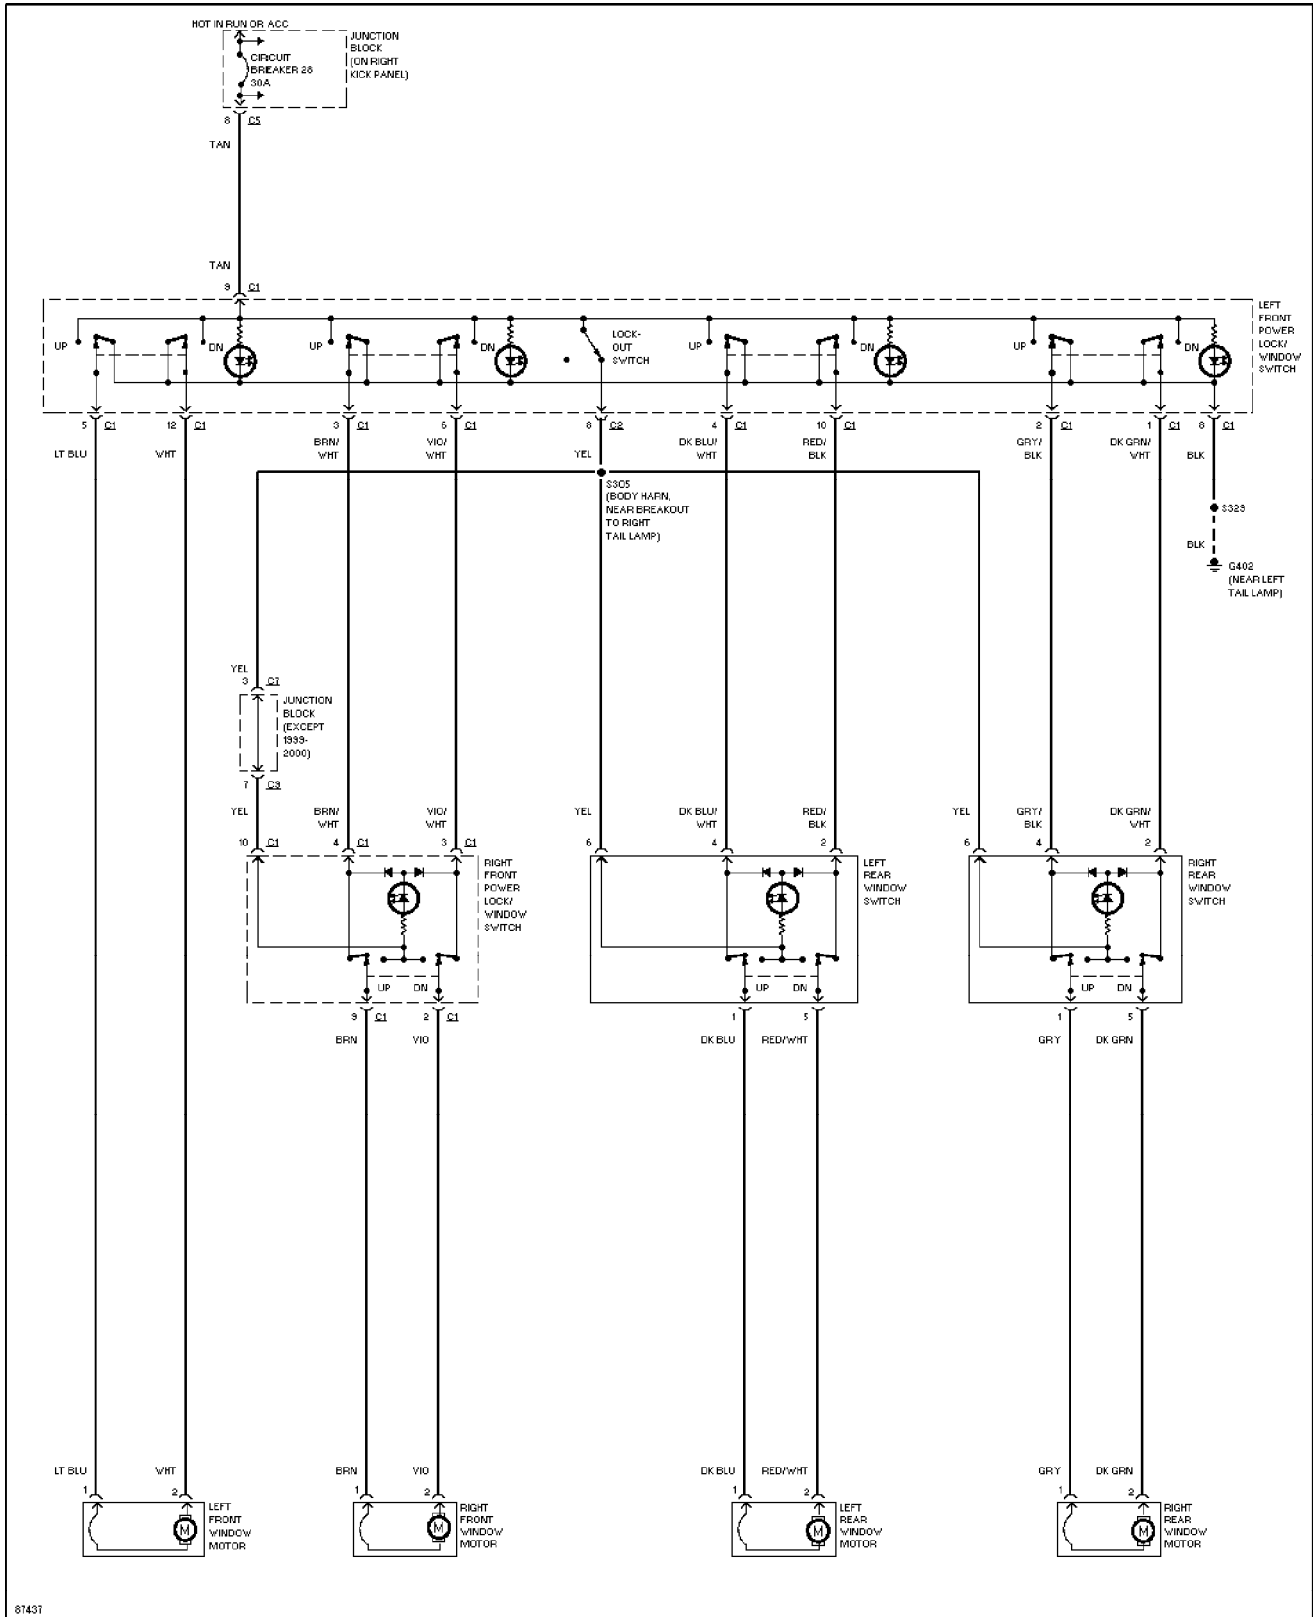

1998 Jeep Cherokee

SYSTEM WIRING DIAGRAMS

Power Seat Circuits (p. 31)

1998 Jeep Cherokee

SYSTEM WIRING DIAGRAMS

Power Window Circuit (p. 32)

1998 Jeep Cherokee

SYSTEM WIRING DIAGRAMS