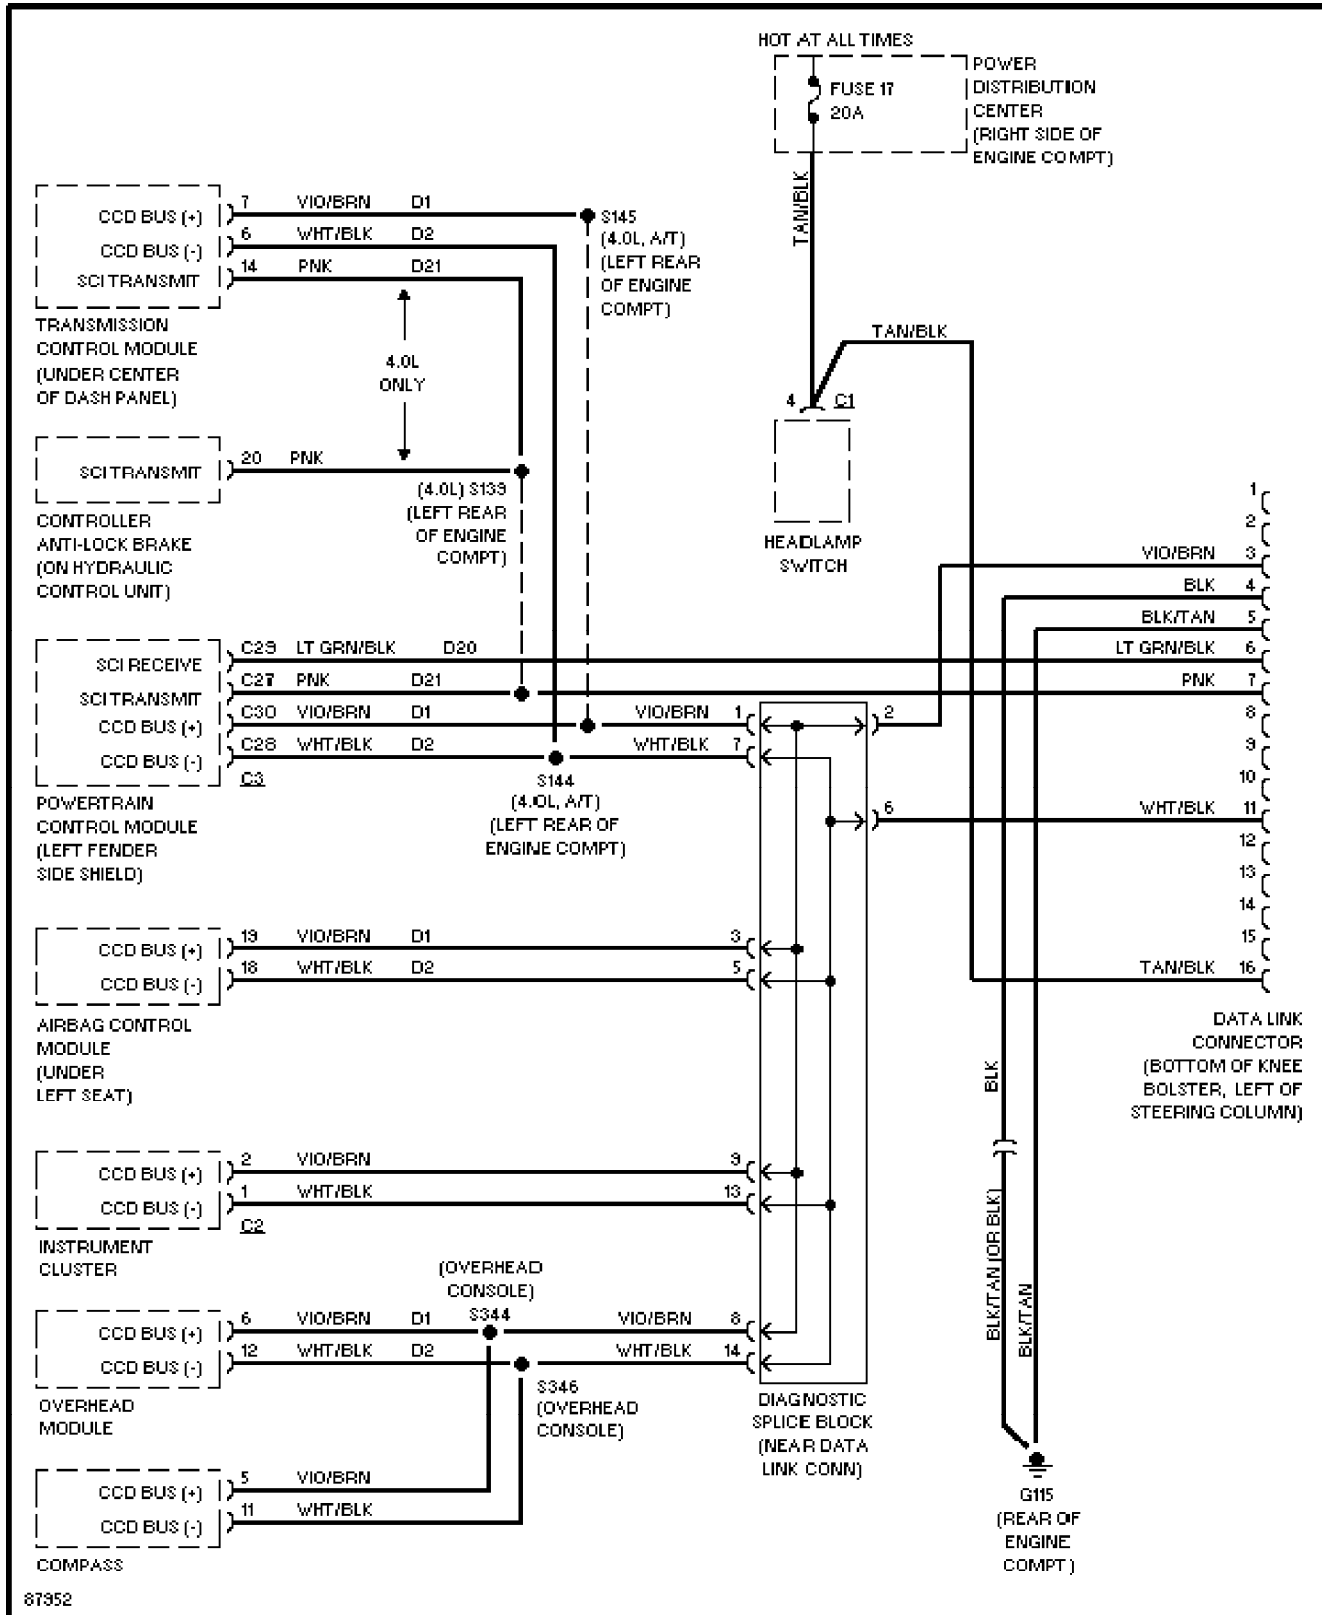

Anti-lock Brake Circuits (p. 3)

1998 Jeep Cherokee

SYSTEM WIRING DIAGRAMS

Anti-theft Circuit (p. 4)

1998 Jeep Cherokee

SYSTEM WIRING DIAGRAMS

Computer Data Lines (p. 5)

1998 Jeep Cherokee

SYSTEM WIRING DIAGRAMS

Cooling Fan Circuit (p. 6)

1998 Jeep Cherokee

SYSTEM WIRING DIAGRAMS

Cruise Control Circuit (p. 7)

1998 Jeep Cherokee

SYSTEM WIRING DIAGRAMS

Defogger Circuit (p. 8)