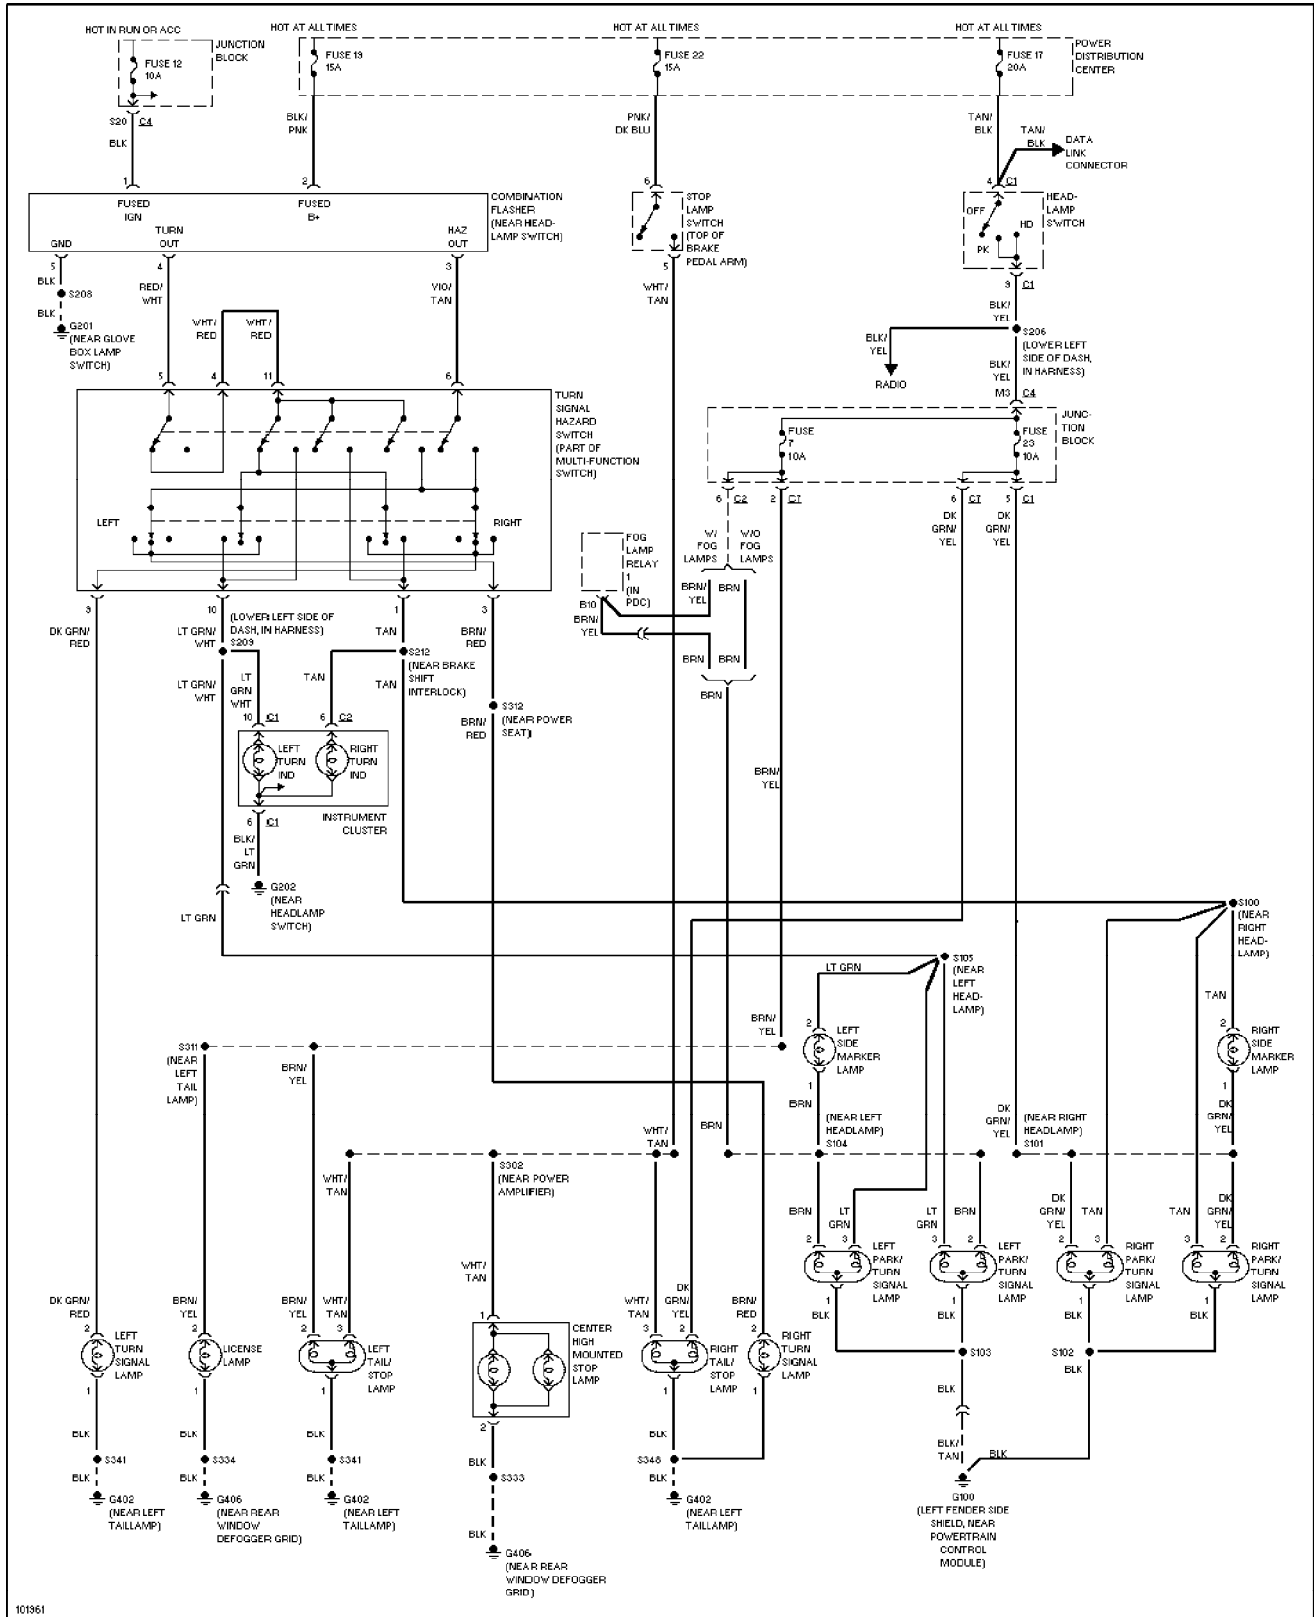

1998 Jeep Cherokee

SYSTEM WIRING DIAGRAMS

Back-up Lamps Circuit (p. 15)

1998 Jeep Cherokee

SYSTEM WIRING DIAGRAMS

Exterior Lamps Circuit, W/ Trailer Tow (p. 16)

1998 Jeep Cherokee

SYSTEM WIRING DIAGRAMS

Exterior Lamps Circuit, W/O Trailer Tow (p. 17)

1998 Jeep Cherokee

SYSTEM WIRING DIAGRAMS

Ground Distribution Circuit (1 of 2) (p. 18)

1998 Jeep Cherokee

SYSTEM WIRING DIAGRAMS

Ground Distribution Circuit (2 of 2) (p. 19)