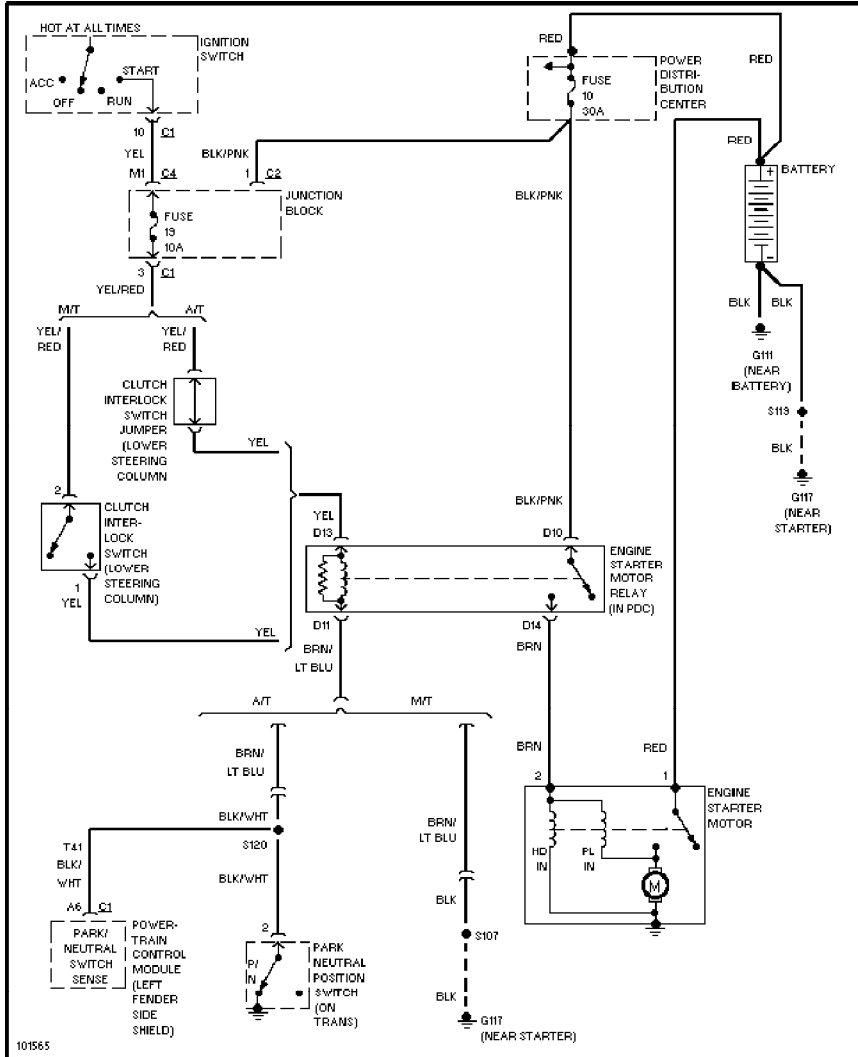

1998 Jeep Cherokee

SYSTEM WIRING DIAGRAMS

Power Seat Circuits (p. 31)

1998 Jeep Cherokee

SYSTEM WIRING DIAGRAMS

Power Window Circuit (p. 32)

1998 Jeep Cherokee

SYSTEM WIRING DIAGRAMS

Radio Circuits, W/ Amplifier (p. 33)

1998 Jeep Cherokee

SYSTEM WIRING DIAGRAMS

Radio Circuits, W/O Amplifier (p. 34)

1998 Jeep Cherokee

SYSTEM WIRING DIAGRAMS

Shift Interlock Circuit (p. 35)

1998 Jeep Cherokee

SYSTEM WIRING DIAGRAMS

2.5L, Starting Circuit (p. 36)

1998 Jeep Cherokee

SYSTEM WIRING DIAGRAMS

Charging Circuit (p. 37)

1998 Jeep Cherokee

SYSTEM WIRING DIAGRAMS

4.0L, Starting Circuit (p. 38)