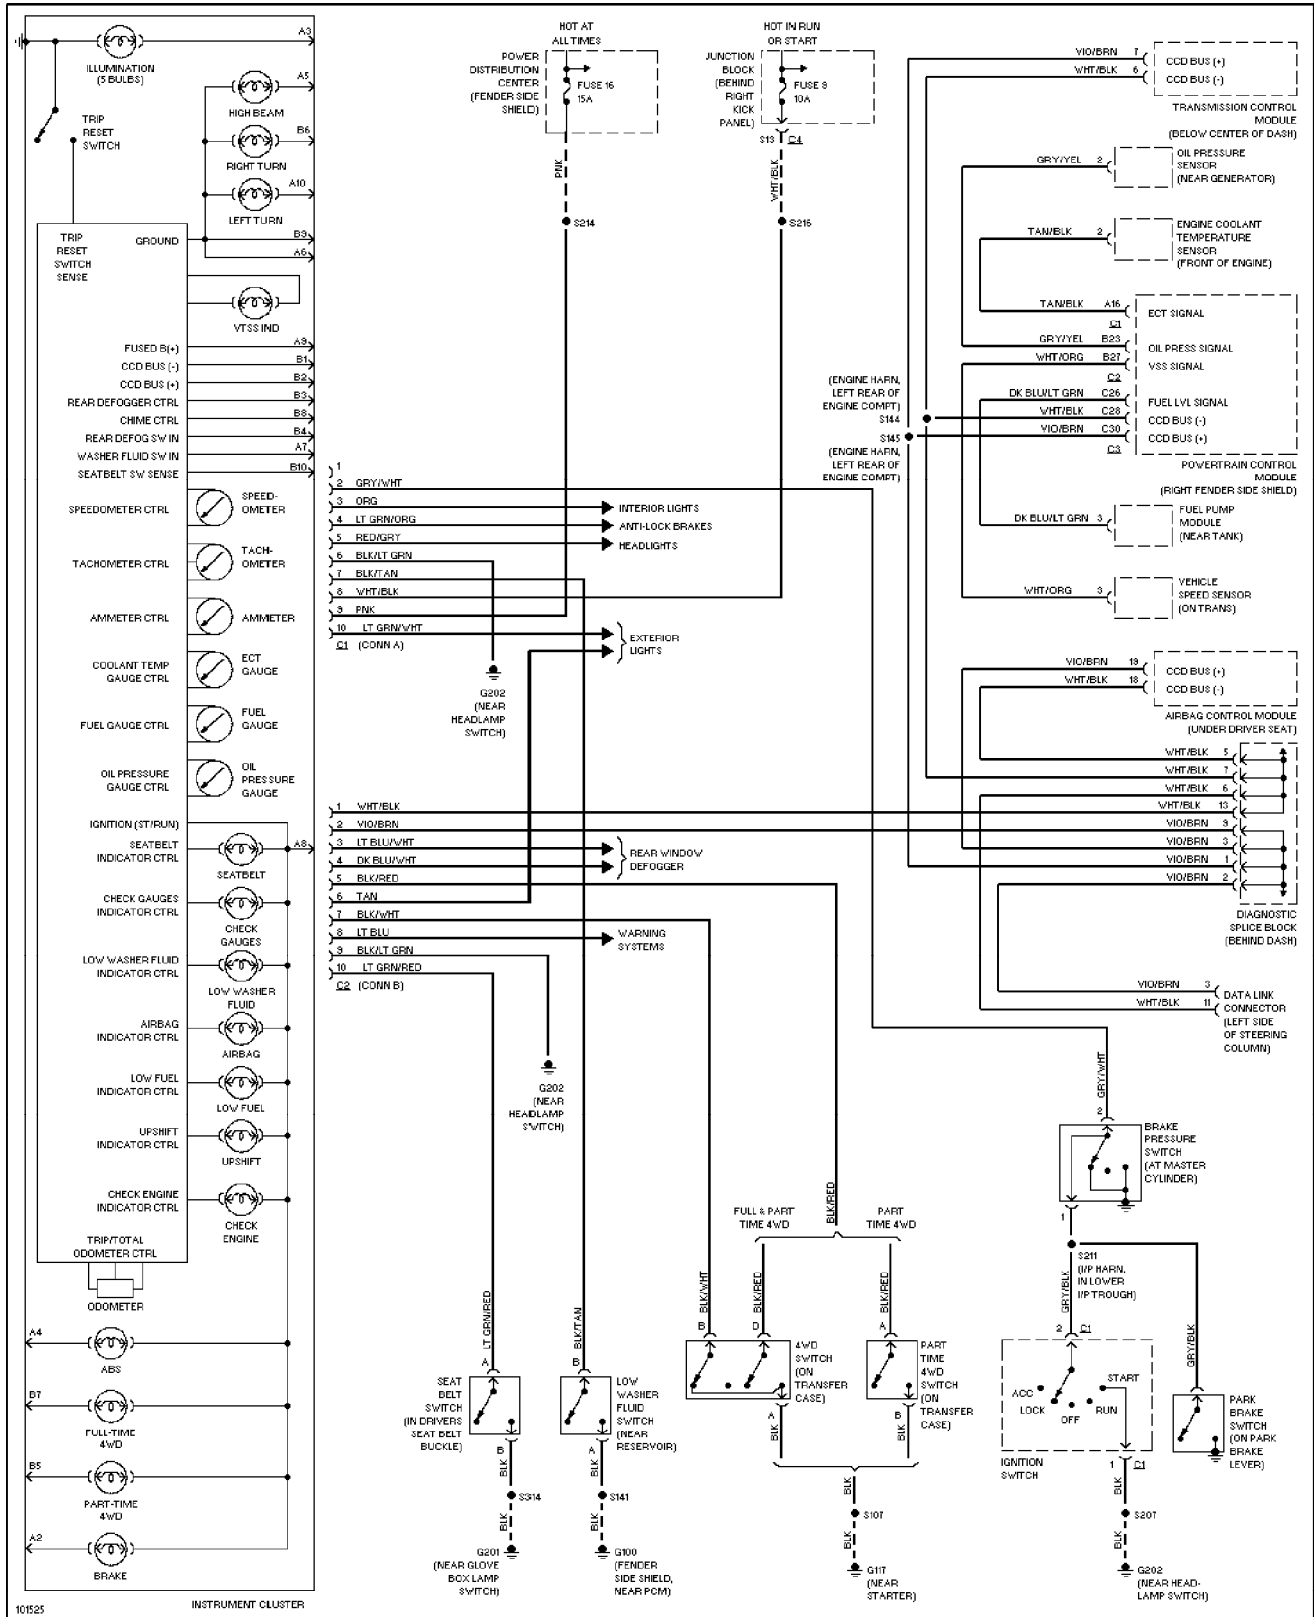

1998 Jeep Cherokee

SYSTEM WIRING DIAGRAMS

Headlamps/Fog Lamps Circuit, W/ DRL (p. 20)

1998 Jeep Cherokee

SYSTEM WIRING DIAGRAMS

Headlamps/Fog Lamps Circuit, W/O DRL (p. 21)

1998 Jeep Cherokee

SYSTEM WIRING DIAGRAMS

Horn Circuit (p. 22)

1998 Jeep Cherokee

SYSTEM WIRING DIAGRAMS

Instrument Cluster Circuit (p. 23)

1998 Jeep Cherokee

SYSTEM WIRING DIAGRAMS

Overhead Console Circuit (p. 24)

1998 Jeep Cherokee

SYSTEM WIRING DIAGRAMS

Interior Light Circuit (p. 25)

1998 Jeep Cherokee

SYSTEM WIRING DIAGRAMS

Power Distribution Circuit (1 of 3) (p. 26)

1998 Jeep Cherokee

SYSTEM WIRING DIAGRAMS

Power Distribution Circuit (2 of 3) (p. 27)