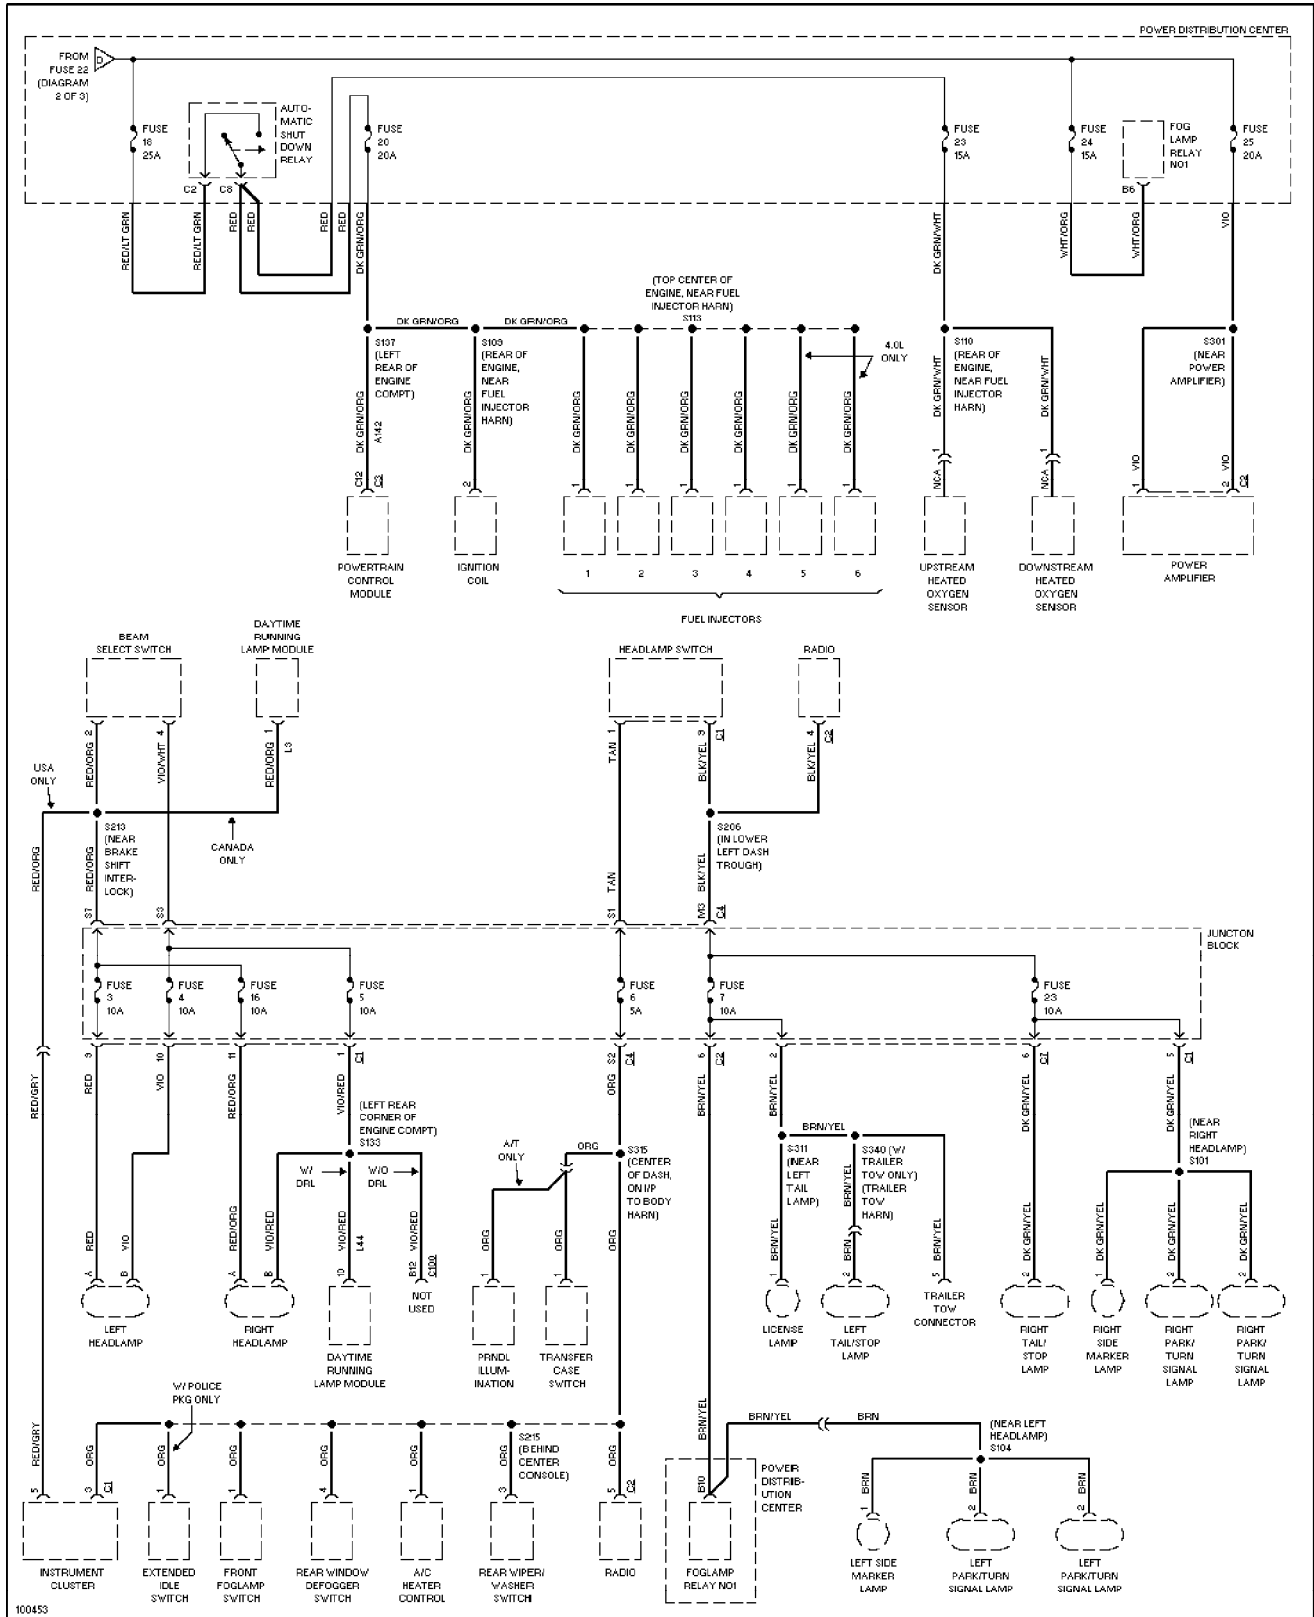

SYSTEM WIRING DIAGRAMS
Power Distribution Circuit (3 of 3) (p. 28)
1998 Jeep Cherokee