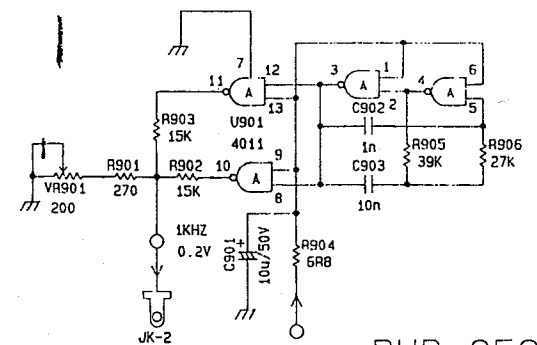

VERTICAL AMP. & CONTROL LOGIC

VERTICAL FINAL AMP. PWB-2506

SSI-2325 VERTICAL AMP. & CONTROL LOGIC & VERTICAL FINAL AMP.

TRIGGER & SWEEP GENERATOR

TRIGGER AMP.

PWB-2505

CALIBRATOR

PWB-2520

MAIN TIMEBASE

CALIBRATOR

PWB-2641

SSI-2120B
SSI-2325B
SSI-2320B
2522B

ATTENUATOR & VERTICAL PRE-AMPLIFIER

CH1 I/P S101

PWB-2683

CH2 I/P S202