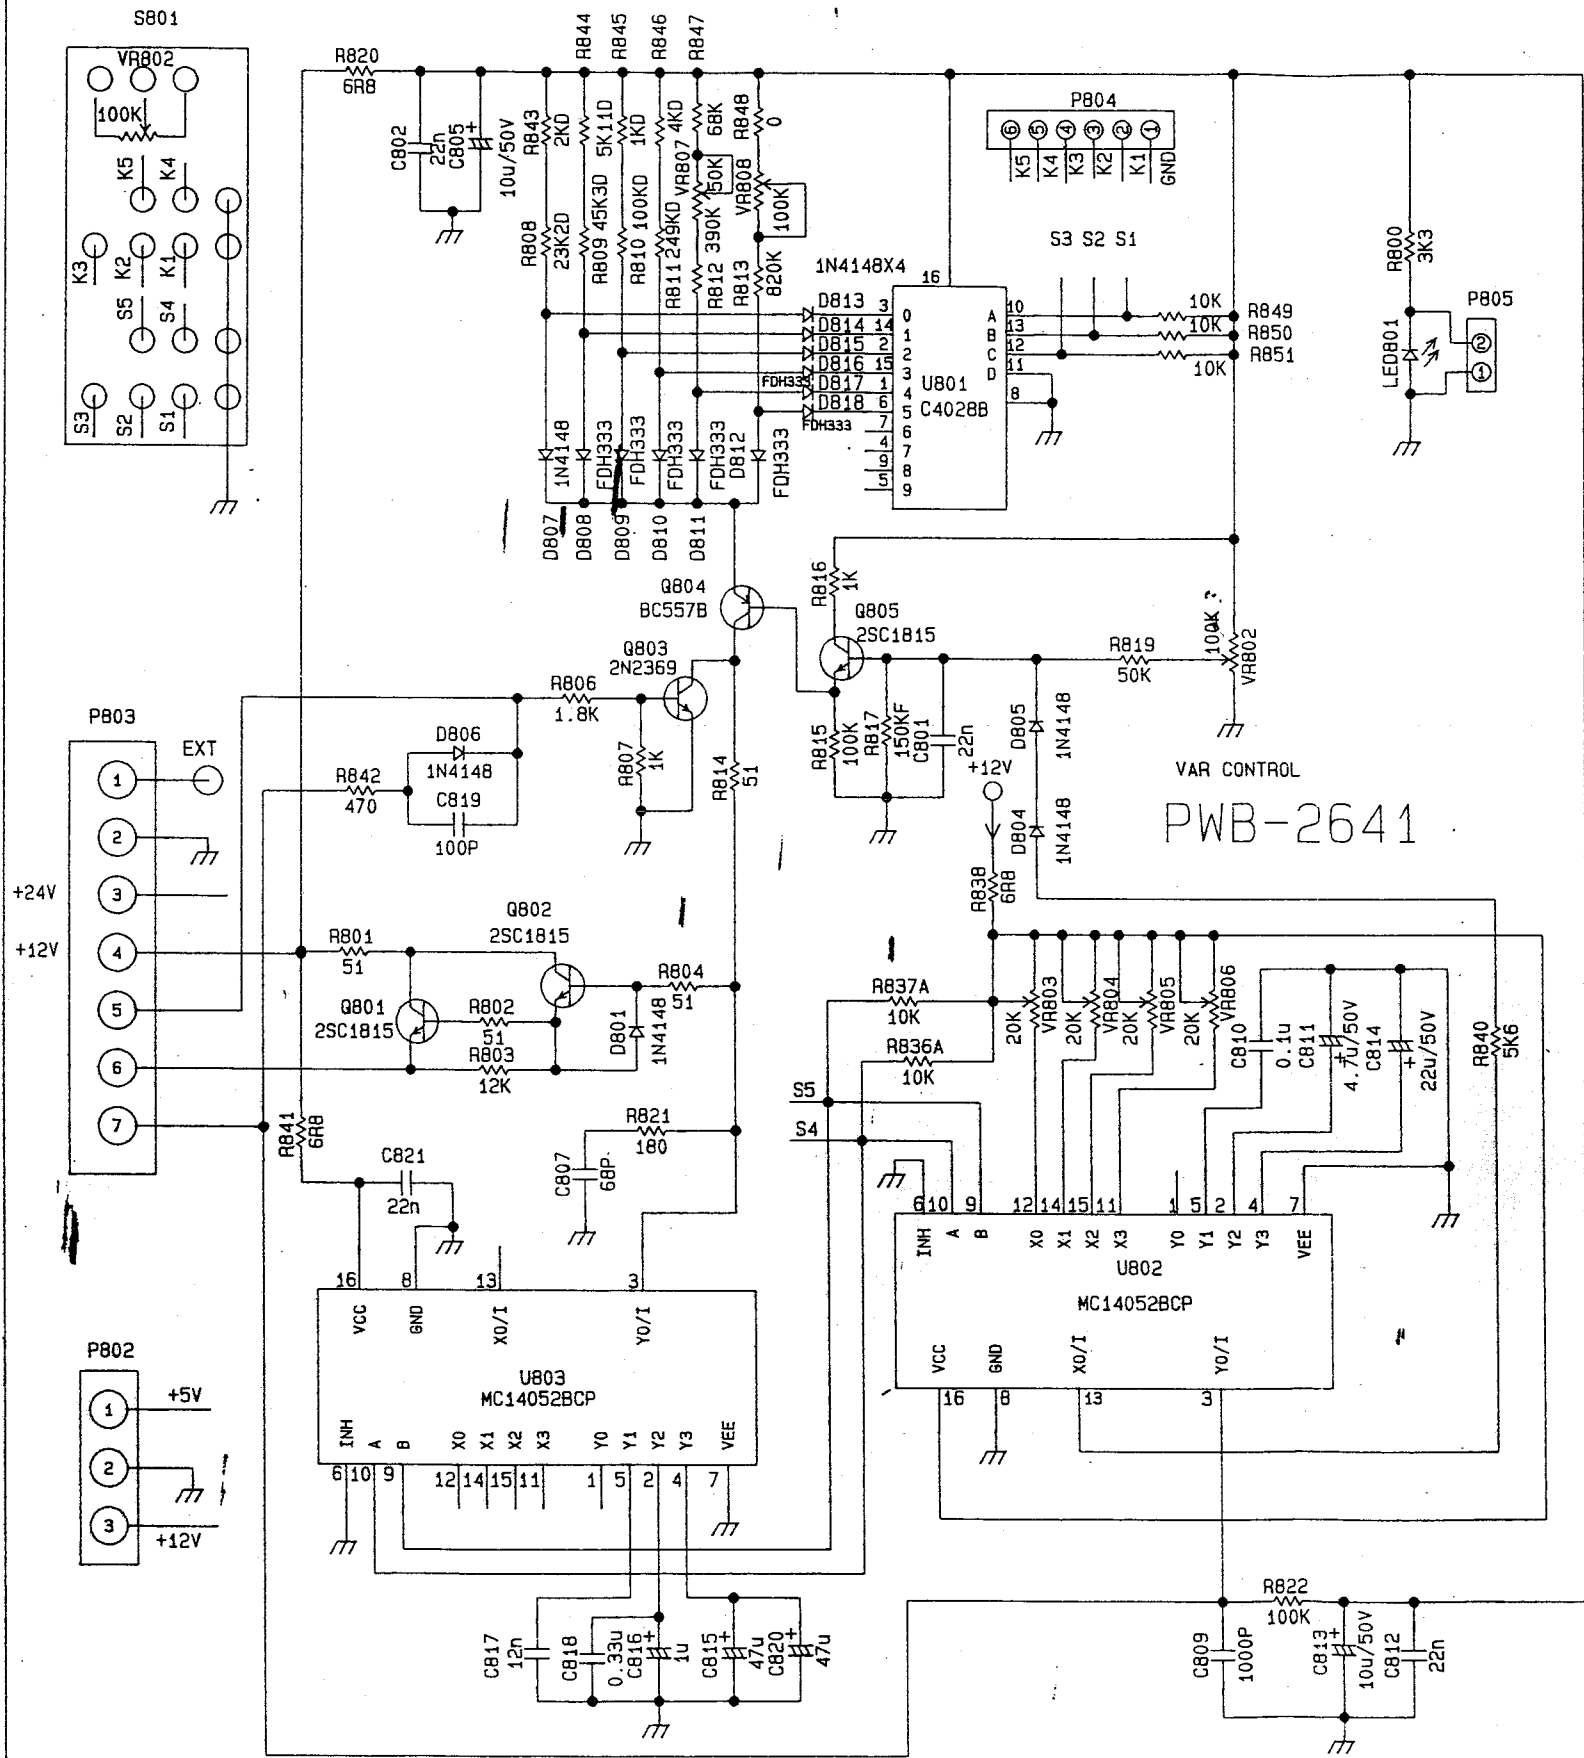

VERTICAL AMP. & CONTROL LOGIC

VERTICAL FINAL AMP. PWB-2506

SSI-2325 VERTICAL AMP. & CONTROL LOGIC & VERTICAL FINAL AMP.

TRIGGER & SWEEP GENERATOR

TRIGGER AMP.

PWB-2505

CALIBRATOR

PWB-2520

MAIN TIMEBASE

CALIBRATOR

PWB-2641

SSI-2120B
SSI-2325B
SSI-2320B
2522B

ATTENUATOR & VERTICAL PRE-AMPLIFIER

CH1 I/P S101

PWB-2683

CH2 I/P S202