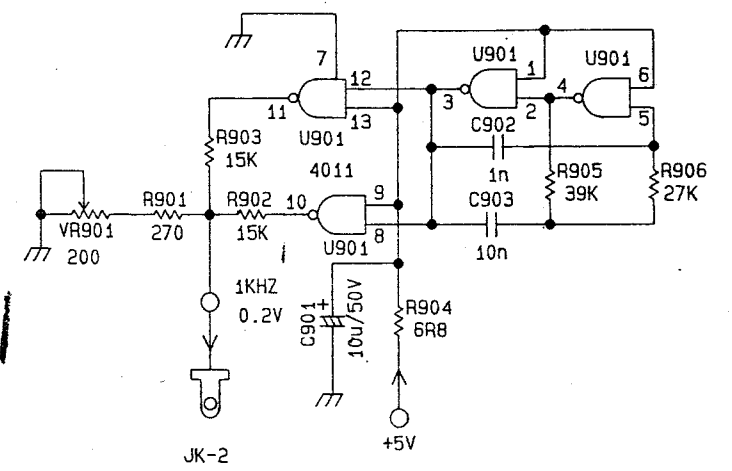

VERTICAL AMP. & CONTROL LOGIC

VERTICAL FINAL AMP. PWB-2506

SSI-2325 VERTICAL AMP. & CONTROL LOGIC & VERTICAL FINAL AMP.

TRIGGER & SWEEP GENERATOR

TRIGGER AMP.

PWB-2505

CALIBRATOR

PWB-2520

MAIN TIMEBASE

CALIBRATOR

PWB-2641

SSI-2120B
SSI-2325B
SSI-2320B
2522B

ATTENUATOR & VERTICAL PRE-AMPLIFIER

CH1 I/P S101

PWB-2683

CH2 I/P S202