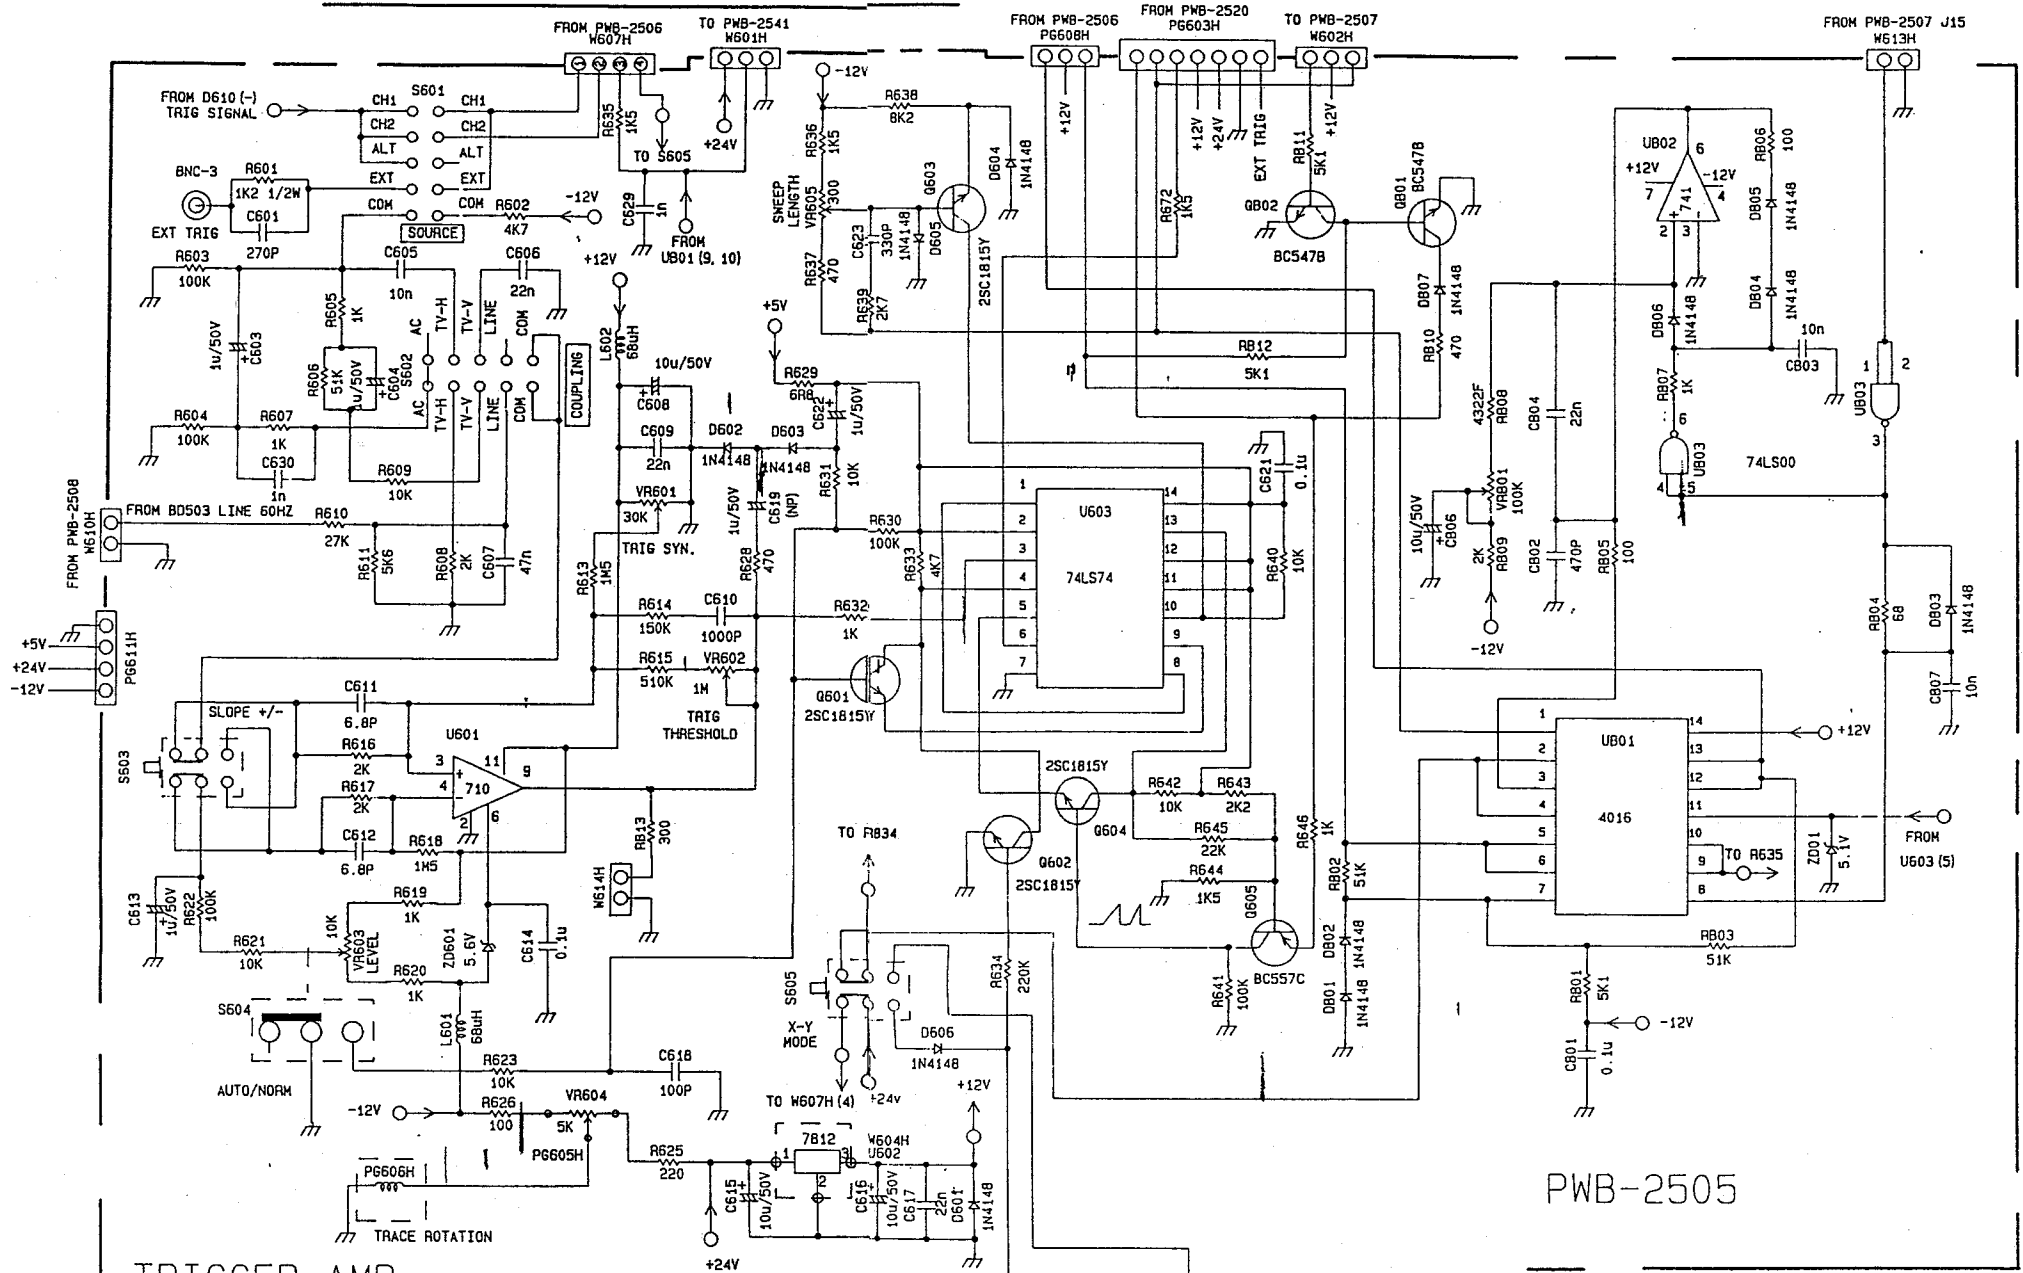

VERTICAL AMP. & CONTROL LOGIC

VERTICAL FINAL AMP. PWB-2506

SSI-2325 VERTICAL AMP. & CONTROL LOGIC & VERTICAL FINAL AMP.

TRIGGER & SWEEP GENERATOR

TRIGGER AMP.

PWB-2505

CALIBRATOR

PWB-2520

MAIN TIMEBASE

CALIBRATOR

PWB-2641

SSI-2120B
SSI-2325B
SSI-2320B
2522B

ATTENUATOR & VERTICAL PRE-AMPLIFIER

CH1 I/P S101

PWB-2683

CH2 I/P S202