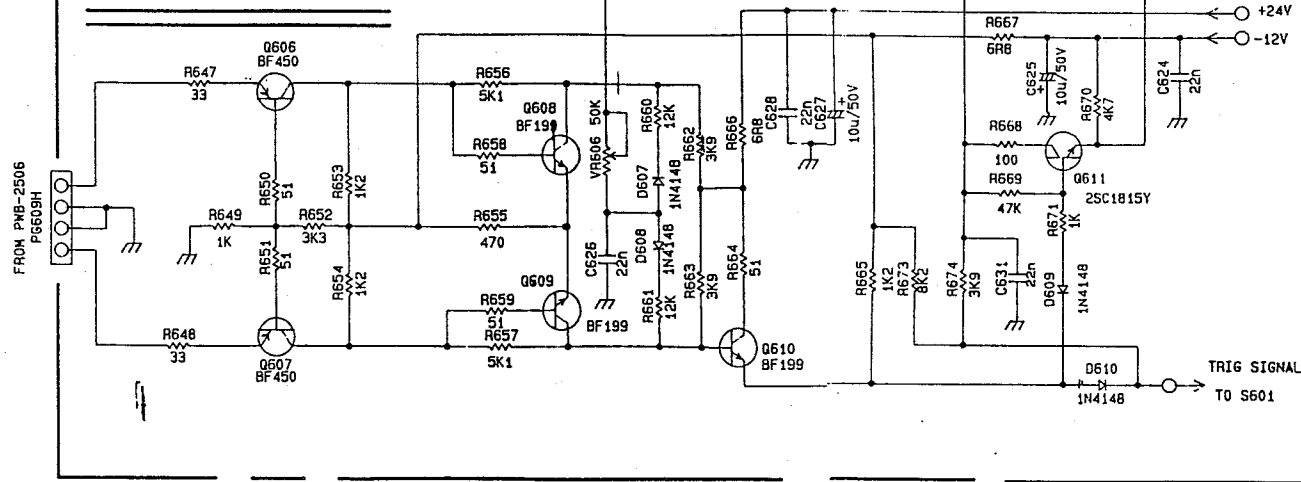

VERTICAL AMP. & CONTROL LOGIC

VERTICAL FINAL AMP. PWB-2506

SSI-2325 VERTICAL AMP. & CONTROL LOGIC & VERTICAL FINAL AMP.

TRIGGER & SWEEP GENERATOR

TRIGGER AMP.

PWB-2505

CALIBRATOR

PWB-2520

MAIN TIMEBASE

CALIBRATOR

PWB-2641

SSI-2120B
SSI-2325B
SSI-2320B
2522B

ATTENUATOR & VERTICAL PRE-AMPLIFIER

CH1 I/P S101

PWB-2683

CH2 I/P S202