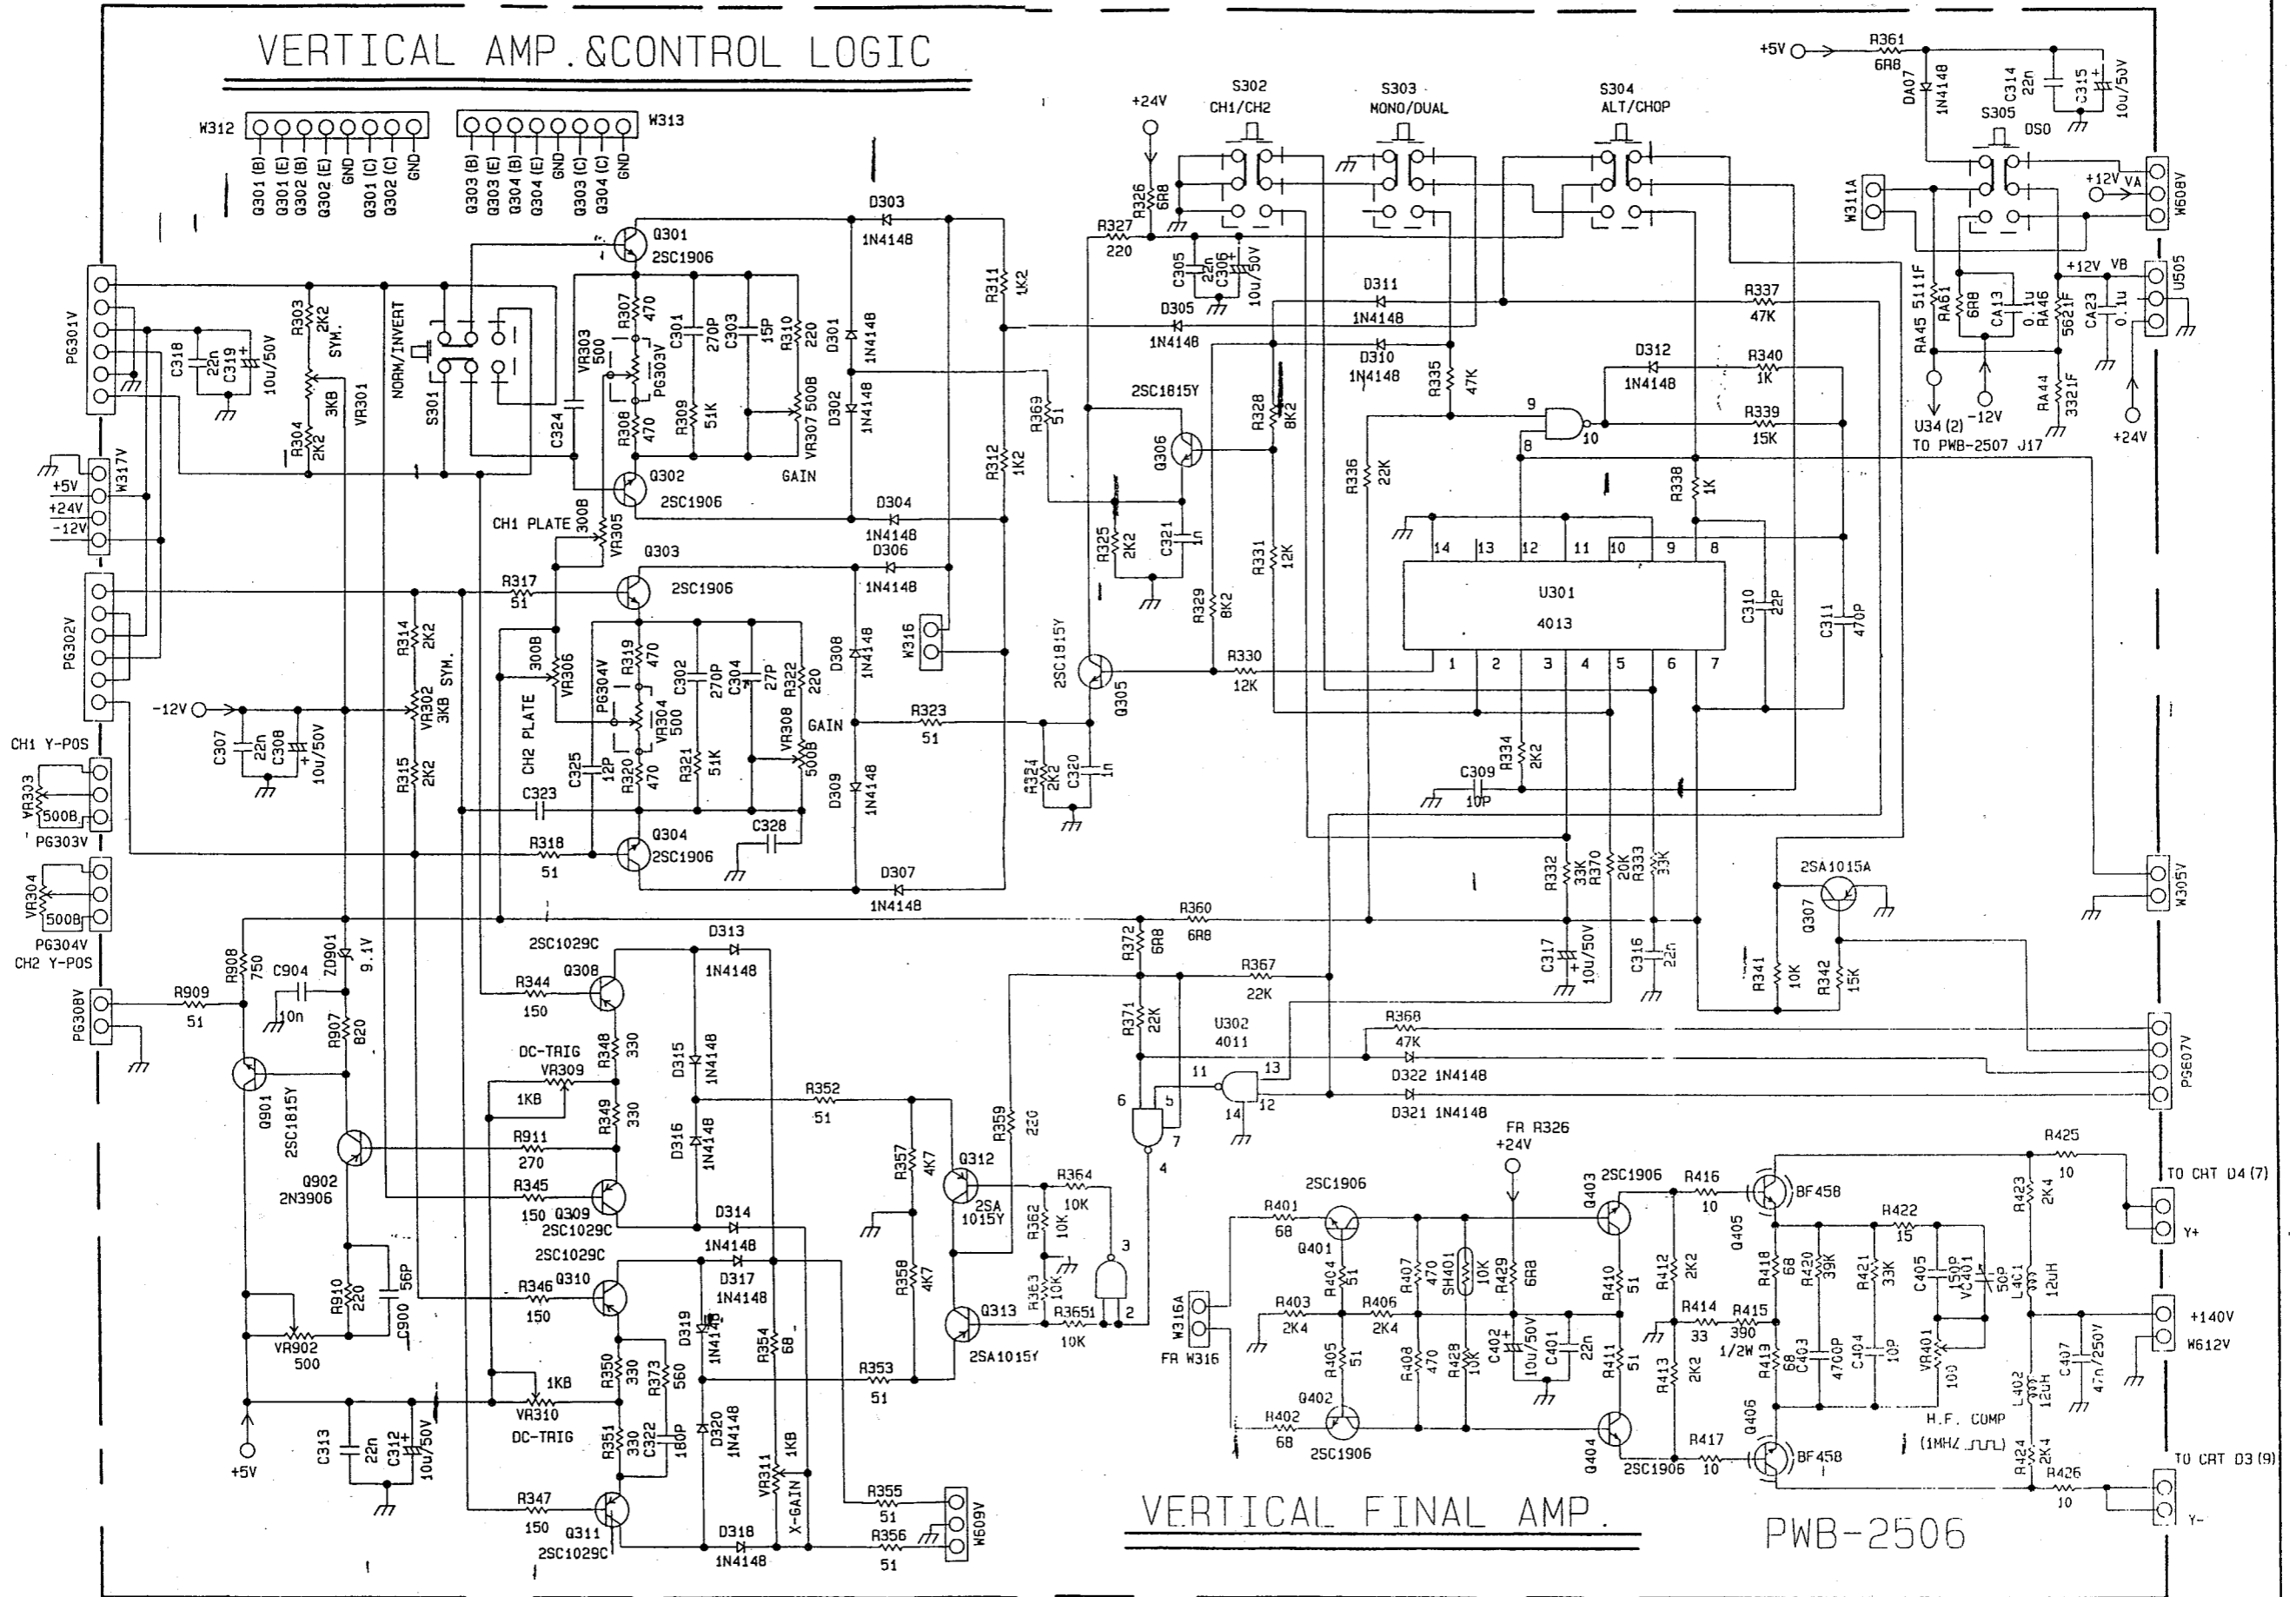

VERTICAL AMP. & CONTROL LOGIC

VERTICAL FINAL AMP. PWB-2506

SSI-2325 VERTICAL AMP. & CONTROL LOGIC & VERTICAL FINAL AMP.

TRIGGER & SWEEP GENERATOR

TRIGGER AMP.

PWB-2505

CALIBRATOR

PWB-2520

MAIN TIMEBASE

CALIBRATOR

PWB-2641

SSI-2120B
SSI-2325B
SSI-2320B
2522B

ATTENUATOR & VERTICAL PRE-AMPLIFIER

CH1 I/P S101

PWB-2683

CH2 I/P S202