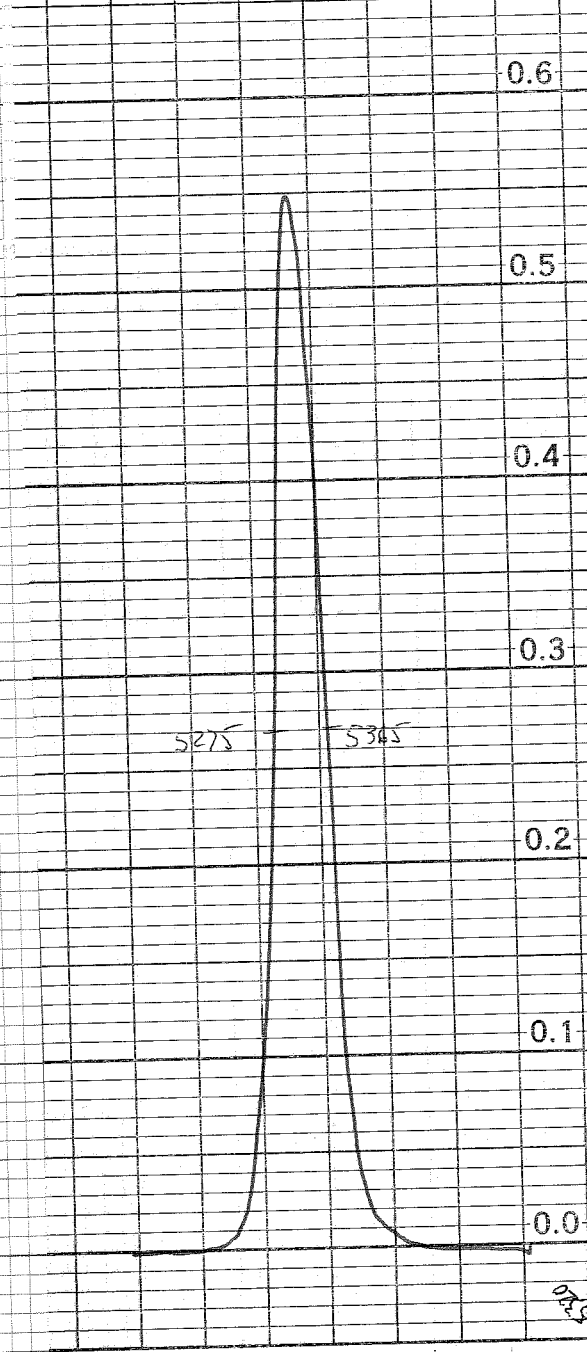

SQUARE 10 X 10 TO THE INCH AS-0807-60

GRAPHIC PAPER GRAPHIC CONTROLS CORPORATION Buffalo, New York  
Printed in U.S.A.

WAVELENGTH	5320	
BANDWIDTH	90	0.7
BLOCKING		
SIZE	53650	75

5275 5300 5320 5340 5360