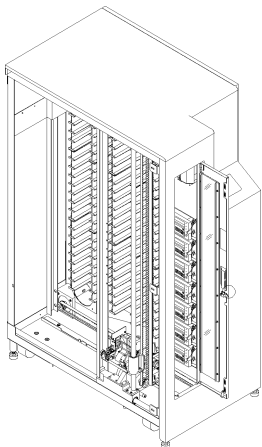

MODELS

TL895-2 Drives
349350-B22

TL895-3 Drives
349350-B23

TL895-4 Drives
349350-B24

TL895-5 Drives
349350-B25

TL895-6 Drives
349350-B26

TL895-7 Drives
349350-B27

TL895 DLT Automated Library

Each library installation will require: (1) library system, (1) geographically specific localization kit, one differential SCSI cable for each DLT drive pair, and (96) pieces of DLT media with bar code labels. The minimum orderable configuration consists of a single library system with localization kit (in cases where customer already has the necessary IEC power cord, SCSI cables and media). Installation services may also be ordered for customers who want to have a certified Compaq Engineer perform an on-site library installation.

Capacity, Performance and Scalability

The TL895 is a stand-alone DLT automated library with 96 fixed slots and a drive bay capable of supporting two to seven 35/70-GB DLT Drives. This scalability of performance allows the end user the opportunity to configure the device to meet their specific throughput and cost requirements.

SPECIFICATIONS

Dimensions (HxWxD)

56.5 x 23.5 x 36.5/143.5 x 59.7 x 92.7 cm

Capacity (native)

6.72 TB

Performance (MB/s native)

5 MB/s per drive
Support up to seven 35/70 DLT drives for native transfer rates up to 126 GB/hr